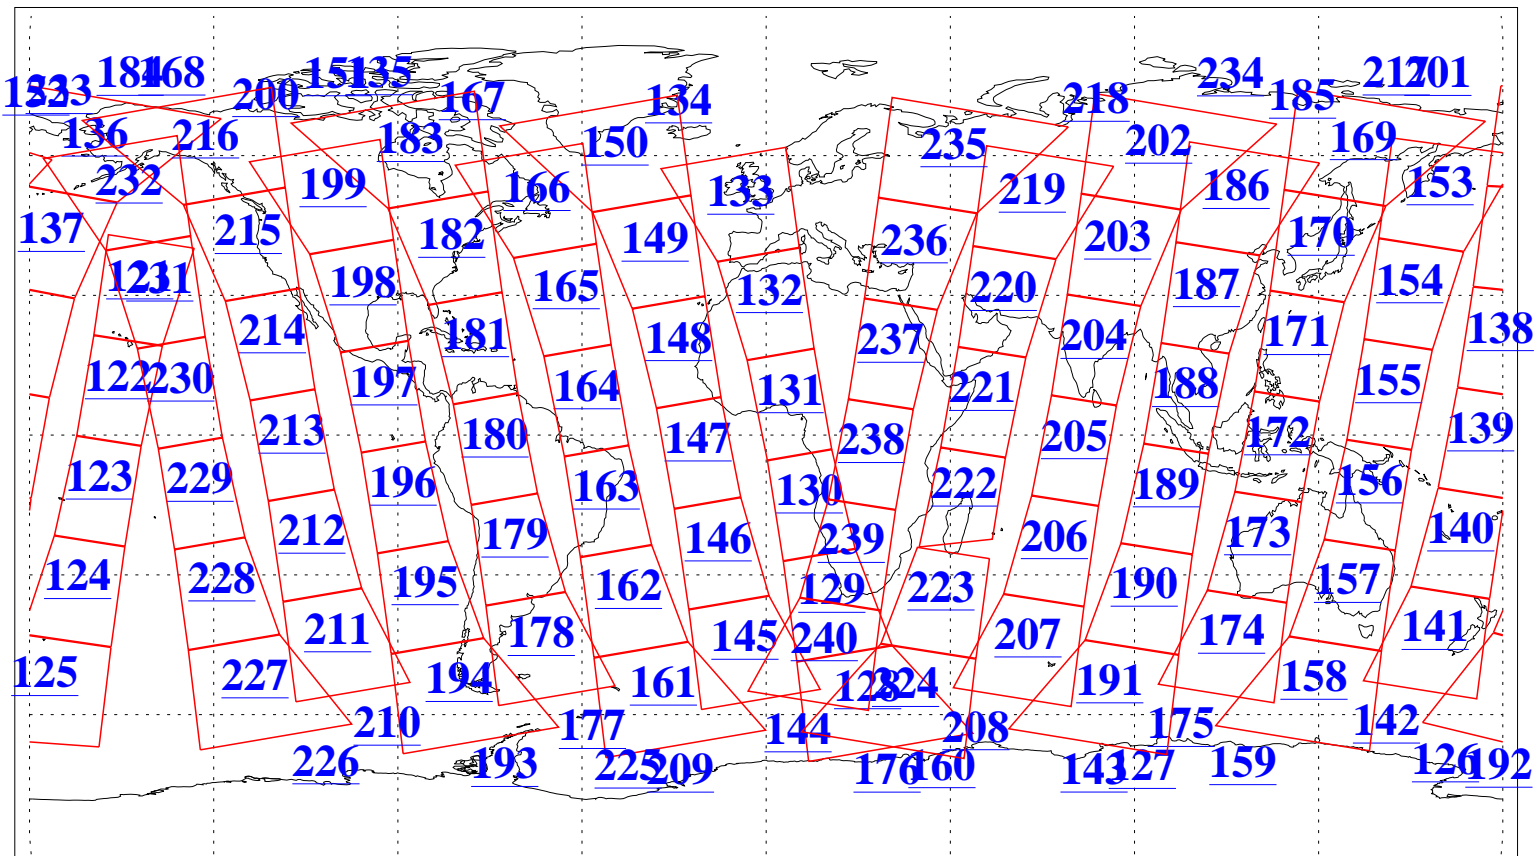

L1B Availability  
 AMSU Granules: 240  
 HSB Granules: 0  
 AIRS Granules: 237

26 Sep 2020  
 DoY 270  
 Aqua Day 6720  
 Granules: 1 to 120

Granules: 121 to 240

Legend: AMSU Available, HSB Available, AIRS Available

L1B Availability  
 AMSU Granules: 240  
 HSB Granules: 0  
 AIRS Granules: 237

26 Sep 2020  
 DoY 270  
 Aqua Day 6720

Ascending Granules

Descending Granules

Legend: AMSU Available, HSB Available, AIRS Available

L1B Availability  
 AMSU Granules: 240  
 HSB Granules: 0  
 AIRS Granules: 237

26 Sep 2020  
 DoY 270  
 Aqua Day 6720

Northern Hemisphere Granules

Southern Hemisphere Granules

Legend: AMSU Available, HSB Available, AIRS Available