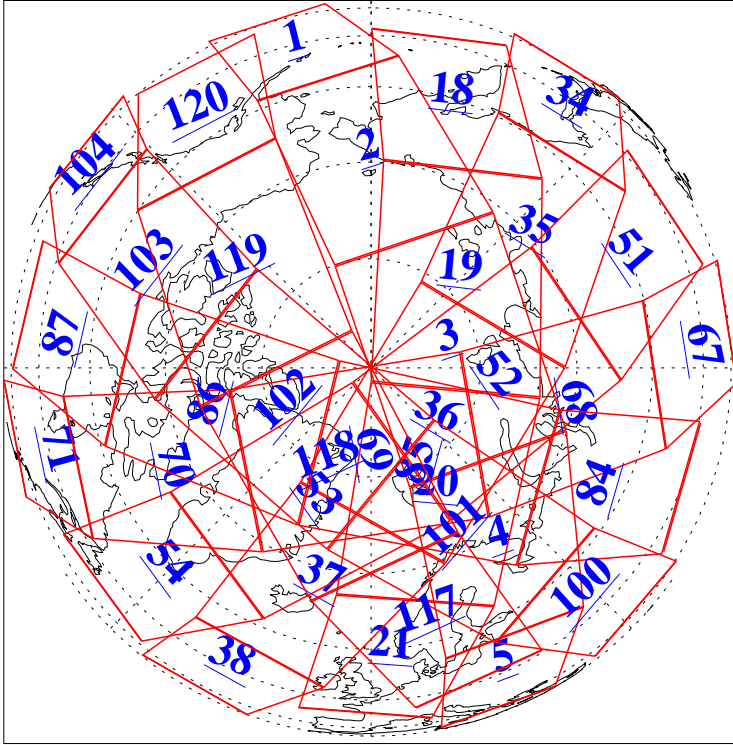

L1B Availability  
 AMSU Granules: 240  
 HSB Granules: 0  
 AIRS Granules: 237

26 Sep 2020  
 DoY 270  
 Aqua Day 6720  
 Granules: 1 to 120

Granules: 121 to 240

Legend: AMSU Available, HSB Available, AIRS Available

L1B Availability  
 AMSU Granules: 240  
 HSB Granules: 0  
 AIRS Granules: 237

26 Sep 2020  
 DoY 270  
 Aqua Day 6720

Ascending Granules

Descending Granules

Legend: AMSU Available, HSB Available, AIRS Available

L1B Availability  
 AMSU Granules: 240  
 HSB Granules: 0  
 AIRS Granules: 237

26 Sep 2020  
 DoY 270  
 Aqua Day 6720

Northern Hemisphere Granules

Southern Hemisphere Granules

Legend: AMSU Available, HSB Available, AIRS Available