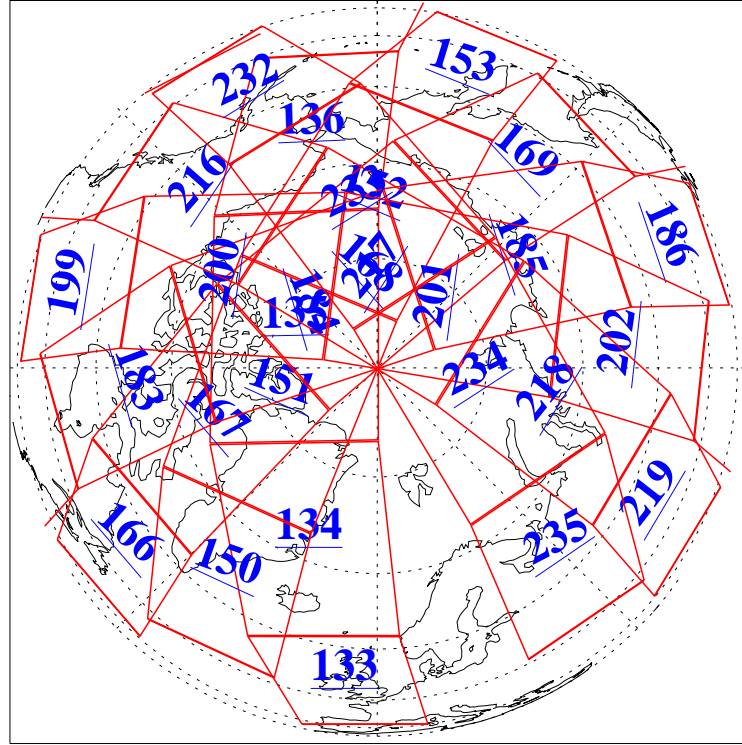

L1B Availability  
 AMSU Granules: 240  
 HSB Granules: 0  
 AIRS Granules: 237

26 Sep 2020  
 DoY 270  
 Aqua Day 6720

Ascending Granules

Descending Granules

Legend: AMSU Available, HSB Available, AIRS Available

L1B Availability  
 AMSU Granules: 240  
 HSB Granules: 0  
 AIRS Granules: 237

26 Sep 2020  
 DoY 270  
 Aqua Day 6720

Northern Hemisphere Granules

Southern Hemisphere Granules

Legend: AMSU Available, HSB Available, AIRS Available