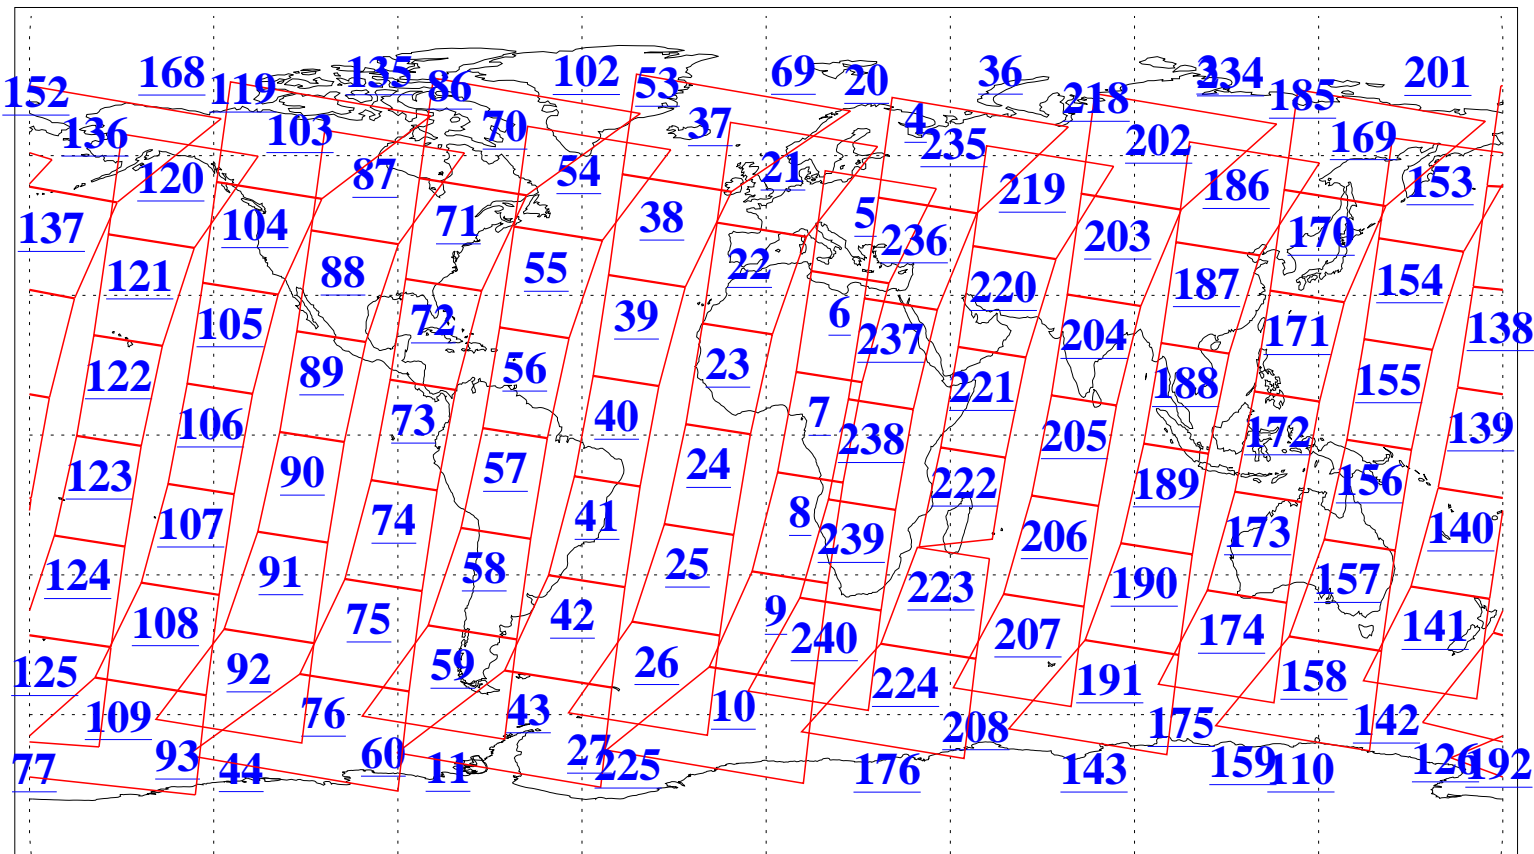

L1B Availability  
 AMSU Granules: 240  
 HSB Granules: 0  
 AIRS Granules: 237

26 Sep 2020  
 DoY 270  
 Aqua Day 6720  
 Granules: 1 to 120

Granules: 121 to 240

Legend: AMSU Available, HSB Available, AIRS Available

L1B Availability  
 AMSU Granules: 240  
 HSB Granules: 0  
 AIRS Granules: 237

26 Sep 2020  
 DoY 270  
 Aqua Day 6720

Ascending Granules

Descending Granules

Legend: AMSU Available, HSB Available, AIRS Available

L1B Availability  
 AMSU Granules: 240  
 HSB Granules: 0  
 AIRS Granules: 237

26 Sep 2020  
 DoY 270  
 Aqua Day 6720

Northern Hemisphere Granules

Southern Hemisphere Granules

Legend: AMSU Available, HSB Available, AIRS Available