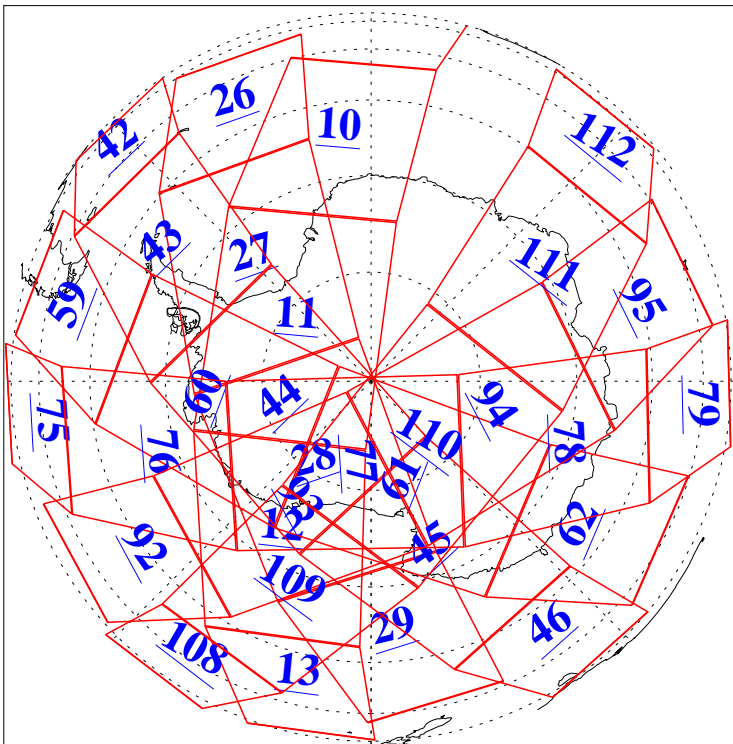

L1B Availability  
 AMSU Granules: 240  
 HSB Granules: 0  
 AIRS Granules: 237

26 Sep 2020  
 DoY 270  
 Aqua Day 6720  
 Granules: 1 to 120

Granules: 121 to 240

Legend: AMSU Available, HSB Available, AIRS Available

L1B Availability  
 AMSU Granules: 240  
 HSB Granules: 0  
 AIRS Granules: 237

26 Sep 2020  
 DoY 270  
 Aqua Day 6720

Ascending Granules

Descending Granules

Legend: AMSU Available, HSB Available, AIRS Available

L1B Availability  
 AMSU Granules: 240  
 HSB Granules: 0  
 AIRS Granules: 237

26 Sep 2020  
 DoY 270  
 Aqua Day 6720

Northern Hemisphere Granules

Southern Hemisphere Granules

Legend: AMSU Available, HSB Available, AIRS Available