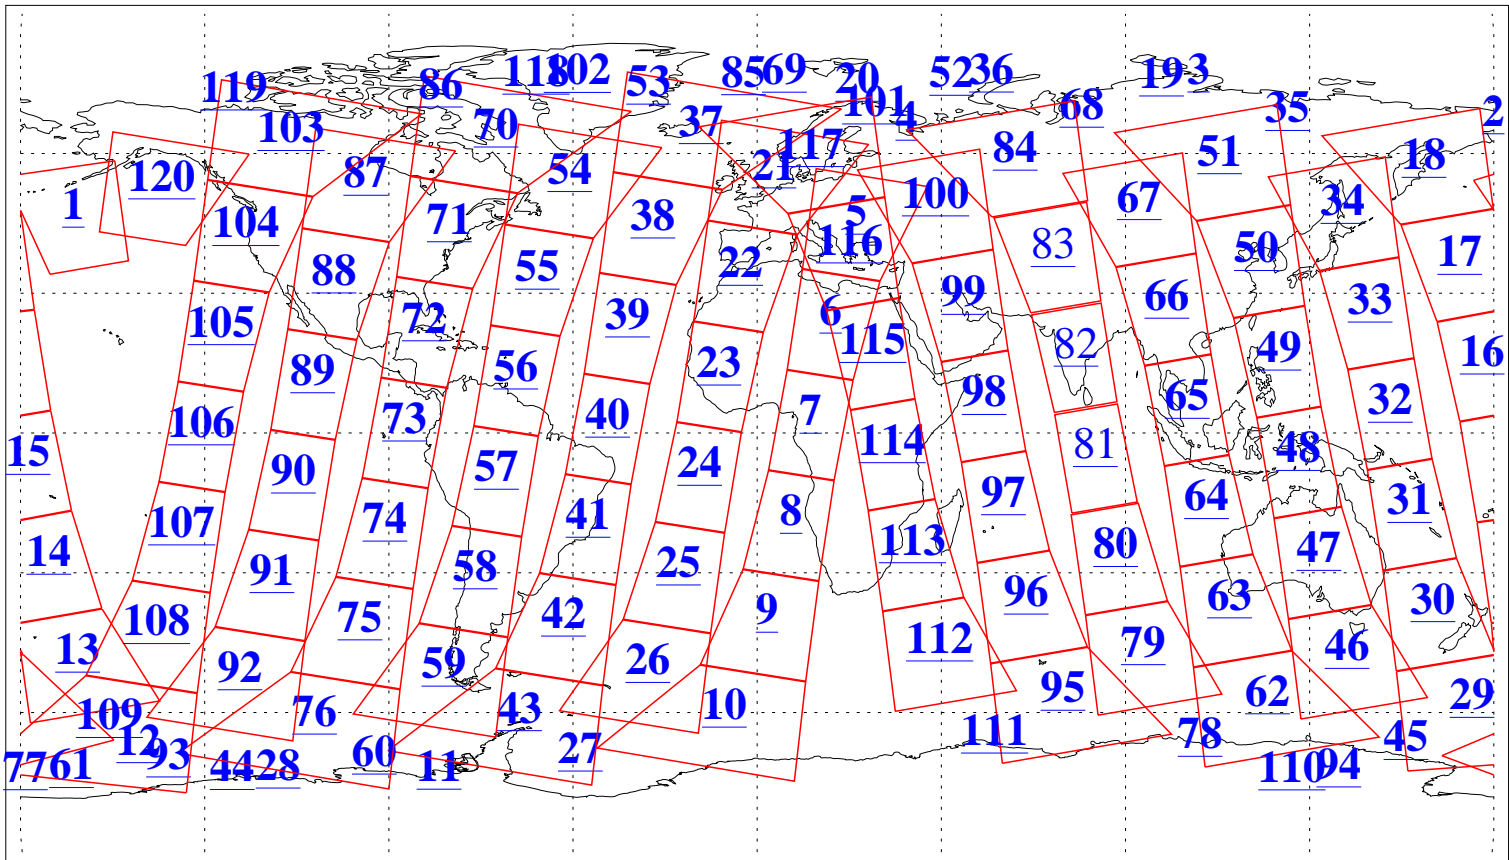

L1B Availability  
 AMSU Granules: 240  
 HSB Granules: 0  
 AIRS Granules: 237

26 Sep 2020  
 DoY 270  
 Aqua Day 6720  
 Granules: 1 to 120

Granules: 121 to 240

Legend: AMSU Available, HSB Available, AIRS Available

L1B Availability  
 AMSU Granules: 240  
 HSB Granules: 0  
 AIRS Granules: 237

26 Sep 2020  
 DoY 270  
 Aqua Day 6720

Ascending Granules

Descending Granules

Legend: AMSU Available, HSB Available, AIRS Available

L1B Availability  
 AMSU Granules: 240  
 HSB Granules: 0  
 AIRS Granules: 237

26 Sep 2020  
 DoY 270  
 Aqua Day 6720

Northern Hemisphere Granules

Southern Hemisphere Granules

Legend: AMSU Available, HSB Available, AIRS Available