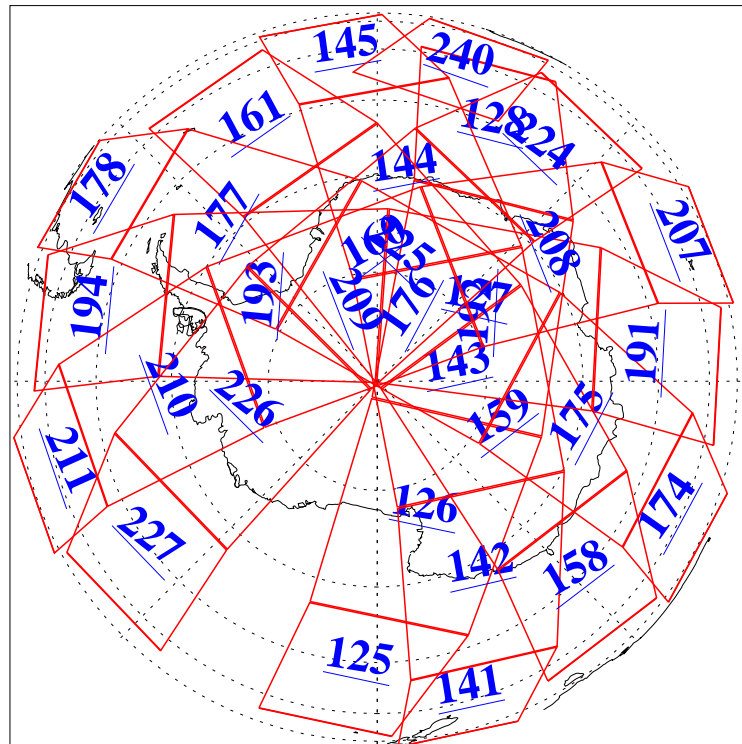

L1B Availability  
 AMSU Granules: 240  
 HSB Granules: 0  
 AIRS Granules: 237

26 Sep 2020  
 DoY 270  
 Aqua Day 6720

Ascending Granules

Descending Granules

Legend: AMSU Available, HSB Available, AIRS Available

L1B Availability  
 AMSU Granules: 240  
 HSB Granules: 0  
 AIRS Granules: 237

26 Sep 2020  
 DoY 270  
 Aqua Day 6720

Northern Hemisphere Granules

Southern Hemisphere Granules

Legend: AMSU Available, HSB Available, AIRS Available