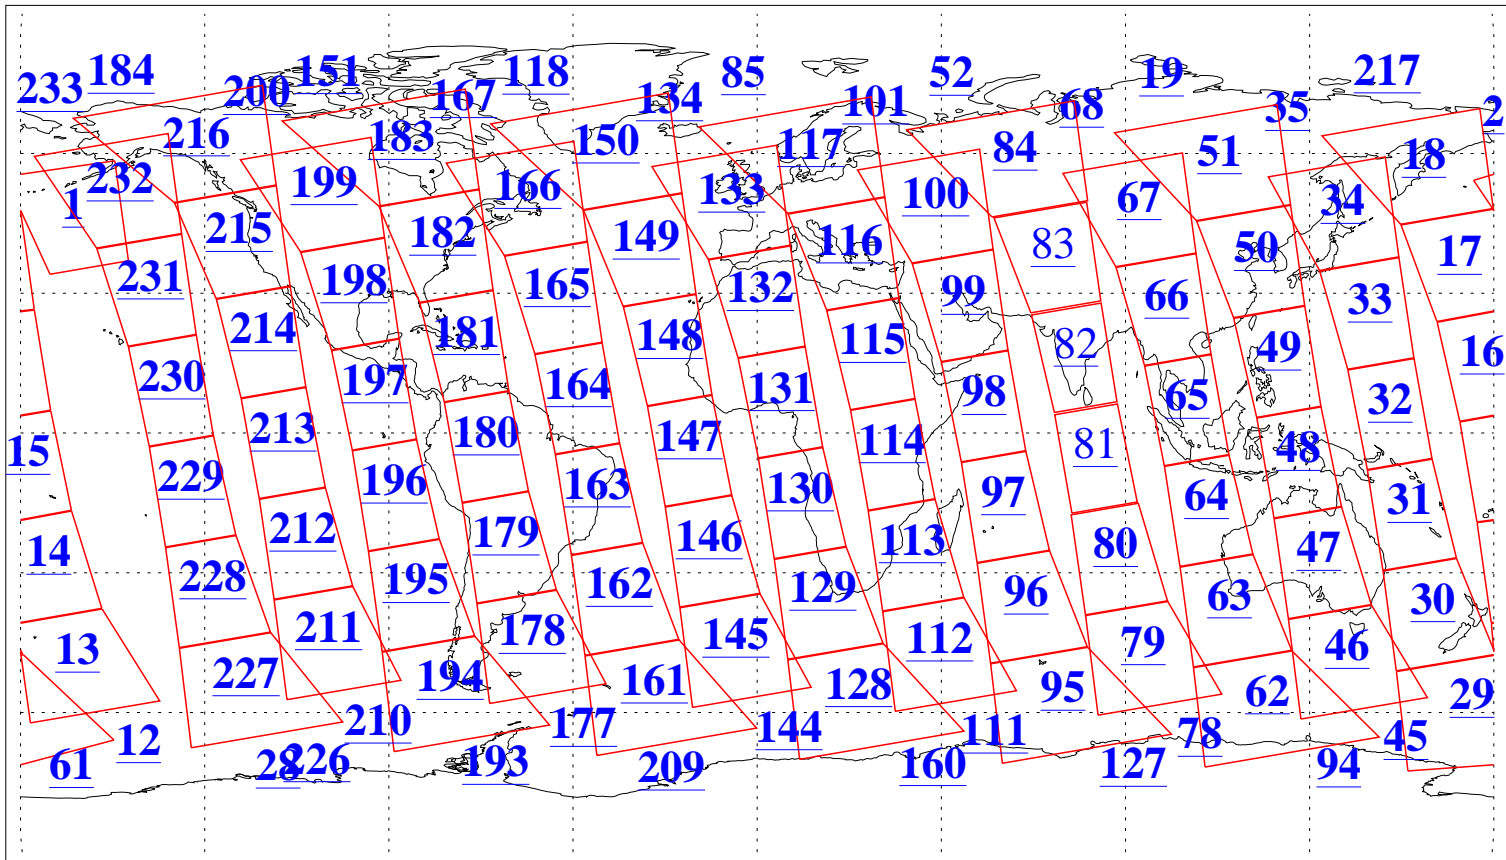

L1B Availability  
 AMSU Granules: 240  
 HSB Granules: 0  
 AIRS Granules: 237

26 Sep 2020  
 DoY 270  
 Aqua Day 6720  
 Granules: 1 to 120

Granules: 121 to 240

Legend: AMSU Available, HSB Available, AIRS Available

L1B Availability  
 AMSU Granules: 240  
 HSB Granules: 0  
 AIRS Granules: 237

26 Sep 2020  
 DoY 270  
 Aqua Day 6720

Ascending Granules

Descending Granules

Legend: AMSU Available, HSB Available, AIRS Available

L1B Availability  
 AMSU Granules: 240  
 HSB Granules: 0  
 AIRS Granules: 237

26 Sep 2020  
 DoY 270  
 Aqua Day 6720

Northern Hemisphere Granules

Southern Hemisphere Granules

Legend: AMSU Available, HSB Available, AIRS Available