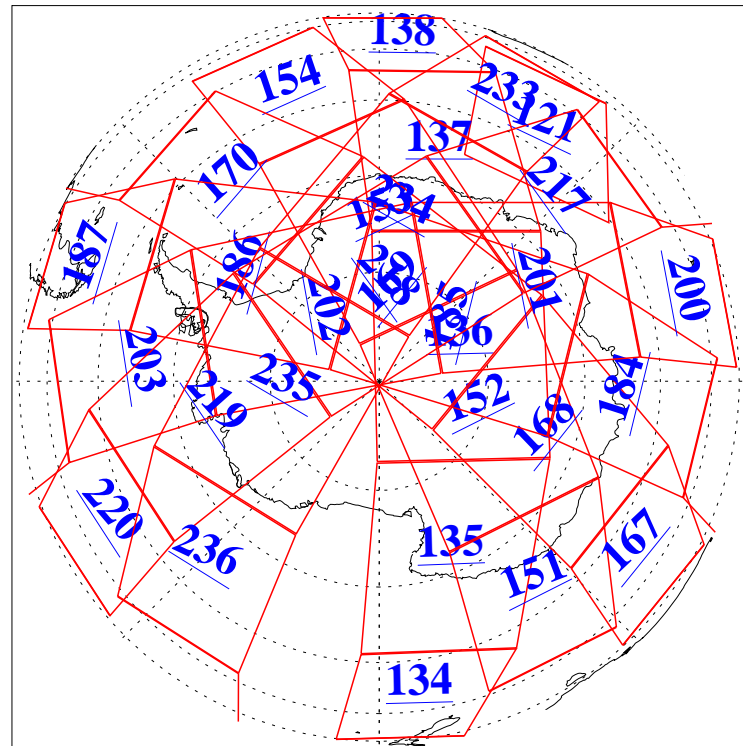

25 Sep 2020
 DoY 269
 Aqua Day 6719

Ascending Granules

Descending Granules

Legend: AMSU Available, *HSB Available*, *AIRS Available*

L1B Availability
 AMSU Granules: 240
 HSB Granules: 0
 AIRS Granules: 240

25 Sep 2020
 DoY 269
 Aqua Day 6719

Northern Hemisphere Granules

Southern Hemisphere Granules

Legend: AMSU Available, HSB Available, **AIRS Available**