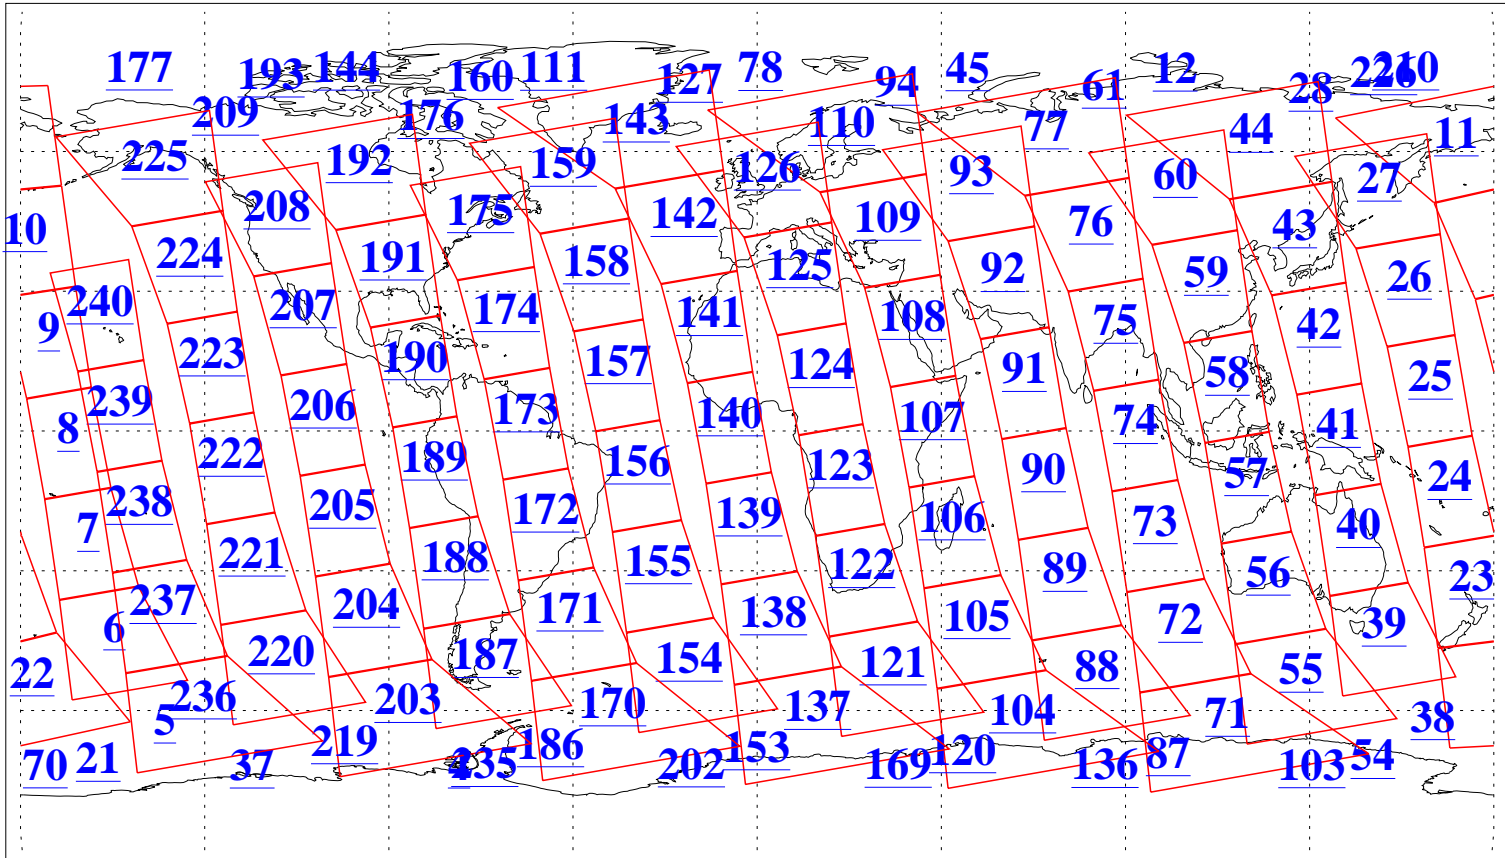

L1B Availability
AMSU Granules: 240
HSB Granules: 0
AIRS Granules: 240

25 Sep 2020
DoY 269
Aqua Day 6719
Granules: 1 to 120

Granules: 121 to 240

Legend: AMSU Available, *HSB Available*, AIRS Available

L1B Availability
 AMSU Granules: 240
 HSB Granules: 0
 AIRS Granules: 240

25 Sep 2020
 DoY 269
 Aqua Day 6719

Ascending Granules

Descending Granules

Legend: AMSU Available, *HSB Available*, *AIRS Available*

L1B Availability
 AMSU Granules: 240
 HSB Granules: 0
 AIRS Granules: 240

25 Sep 2020
 DoY 269
 Aqua Day 6719

Northern Hemisphere Granules

Southern Hemisphere Granules

Legend: AMSU Available, HSB Available, **AIRS Available**