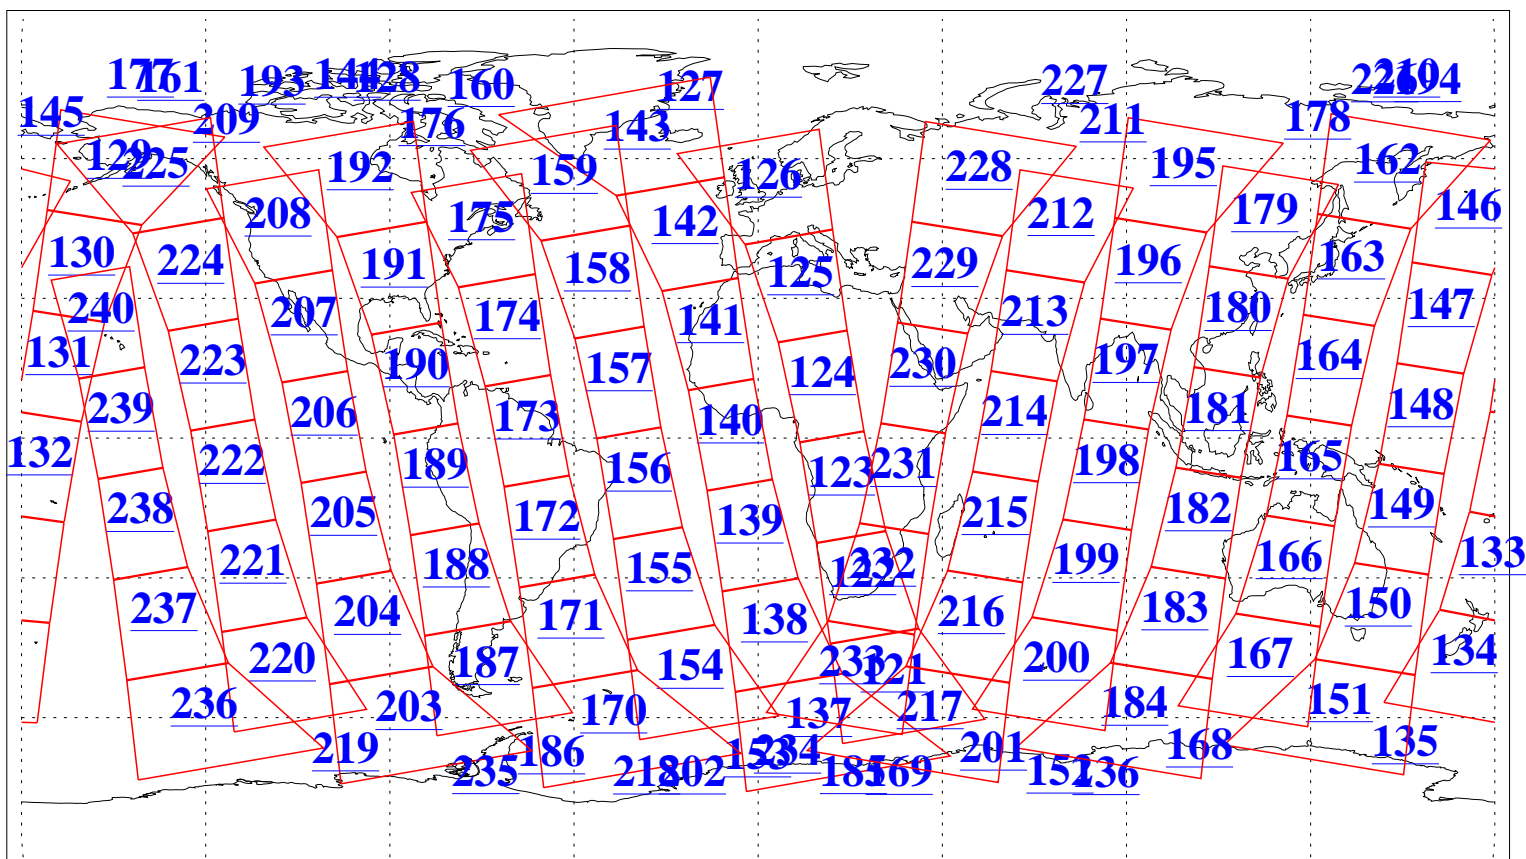

L1B Availability
AMSU Granules: 240
HSB Granules: 0
AIRS Granules: 240

25 Sep 2020
DoY 269
Aqua Day 6719
Granules: 1 to 120

Granules: 121 to 240

Legend: AMSU Available, *HSB Available*, AIRS Available

L1B Availability
 AMSU Granules: 240
 HSB Granules: 0
 AIRS Granules: 240

25 Sep 2020
 DoY 269
 Aqua Day 6719

Ascending Granules

Descending Granules

Legend: AMSU Available, *HSB Available*, *AIRS Available*

L1B Availability
 AMSU Granules: 240
 HSB Granules: 0
 AIRS Granules: 240

25 Sep 2020
 DoY 269
 Aqua Day 6719

Northern Hemisphere Granules

Southern Hemisphere Granules

Legend: AMSU Available, HSB Available, **AIRS Available**