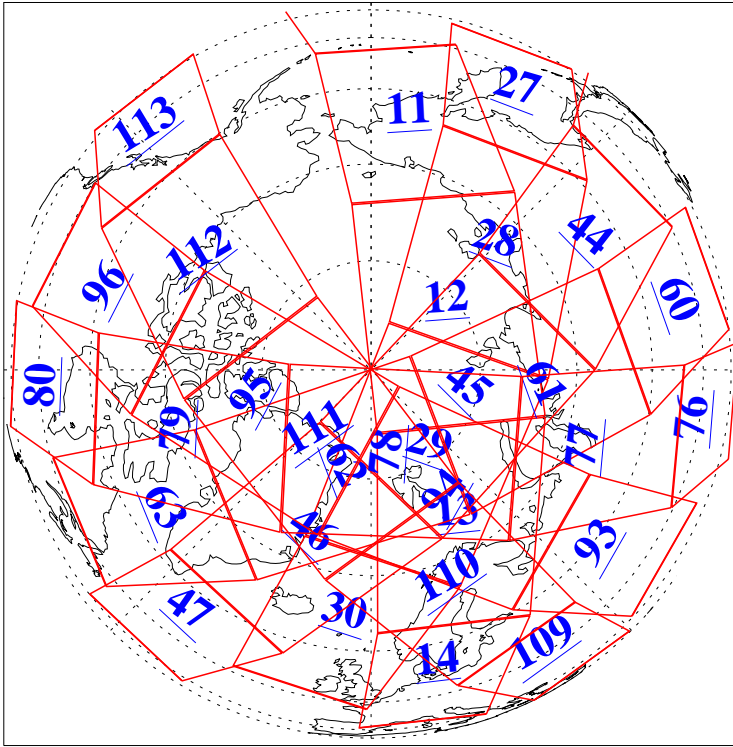

L1B Availability
AMSU Granules: 240
HSB Granules: 0
AIRS Granules: 240

25 Sep 2020
DoY 269
Aqua Day 6719
Granules: 1 to 120

Granules: 121 to 240

Legend: AMSU Available, *HSB Available*, AIRS Available

L1B Availability
 AMSU Granules: 240
 HSB Granules: 0
 AIRS Granules: 240

25 Sep 2020
 DoY 269
 Aqua Day 6719

Ascending Granules

Descending Granules

Legend: AMSU Available, *HSB Available*, *AIRS Available*

L1B Availability
 AMSU Granules: 240
 HSB Granules: 0
 AIRS Granules: 240

25 Sep 2020
 DoY 269
 Aqua Day 6719

Northern Hemisphere Granules

Southern Hemisphere Granules

Legend: AMSU Available, HSB Available, **AIRS Available**