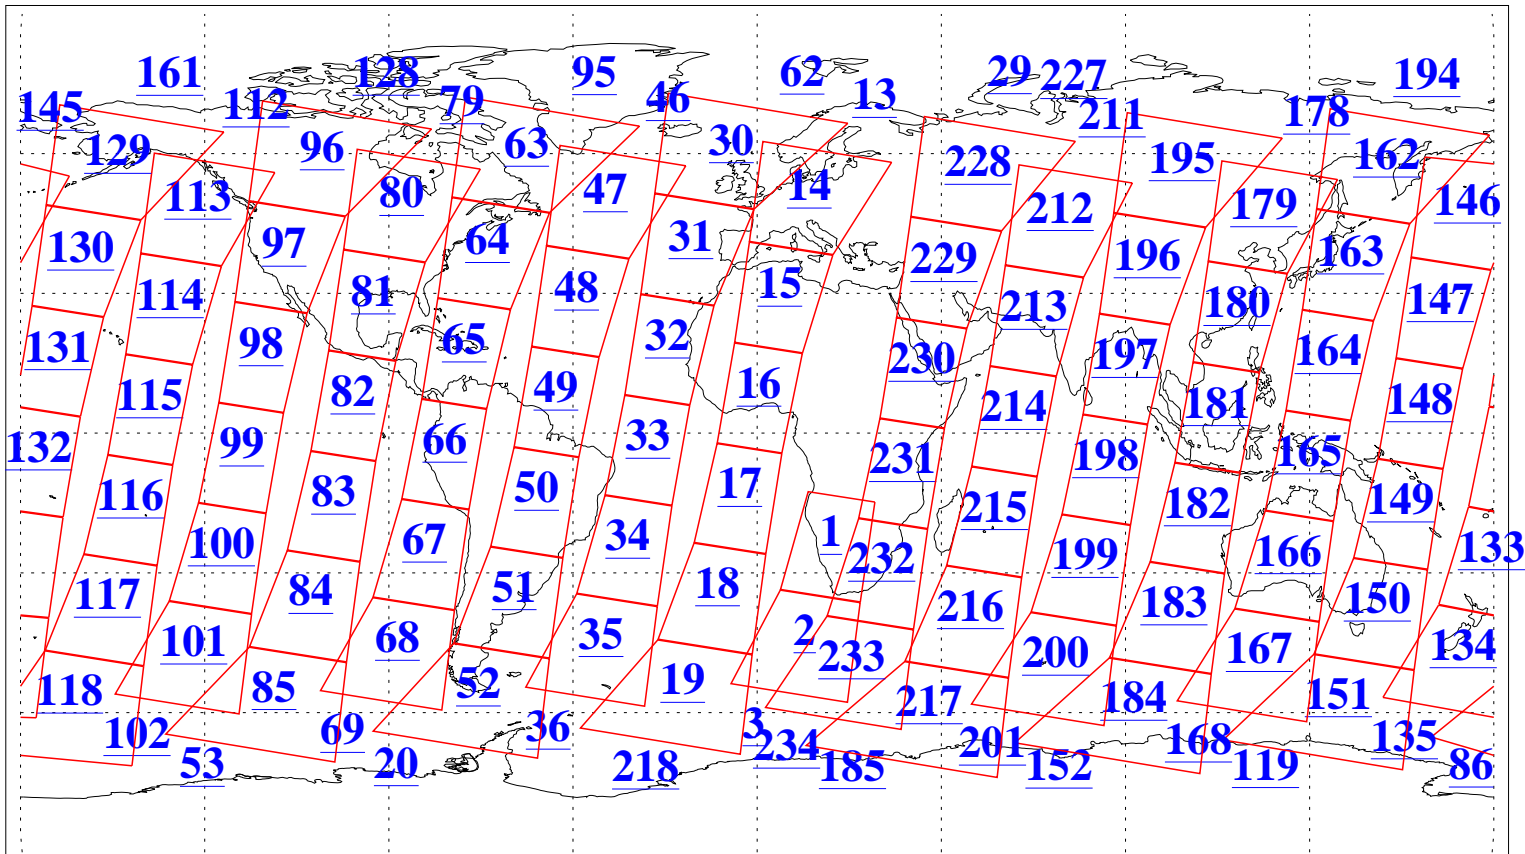

L1B Availability
AMSU Granules: 240
HSB Granules: 0
AIRS Granules: 240

25 Sep 2020
DoY 269
Aqua Day 6719
Granules: 1 to 120

Granules: 121 to 240

Legend: AMSU Available, *HSB Available*, AIRS Available

L1B Availability
 AMSU Granules: 240
 HSB Granules: 0
 AIRS Granules: 240

25 Sep 2020
 DoY 269
 Aqua Day 6719

Ascending Granules

Descending Granules

Legend: AMSU Available, *HSB Available*, *AIRS Available*

L1B Availability
 AMSU Granules: 240
 HSB Granules: 0
 AIRS Granules: 240

25 Sep 2020
 DoY 269
 Aqua Day 6719

Northern Hemisphere Granules

Southern Hemisphere Granules

Legend: AMSU Available, HSB Available, **AIRS Available**