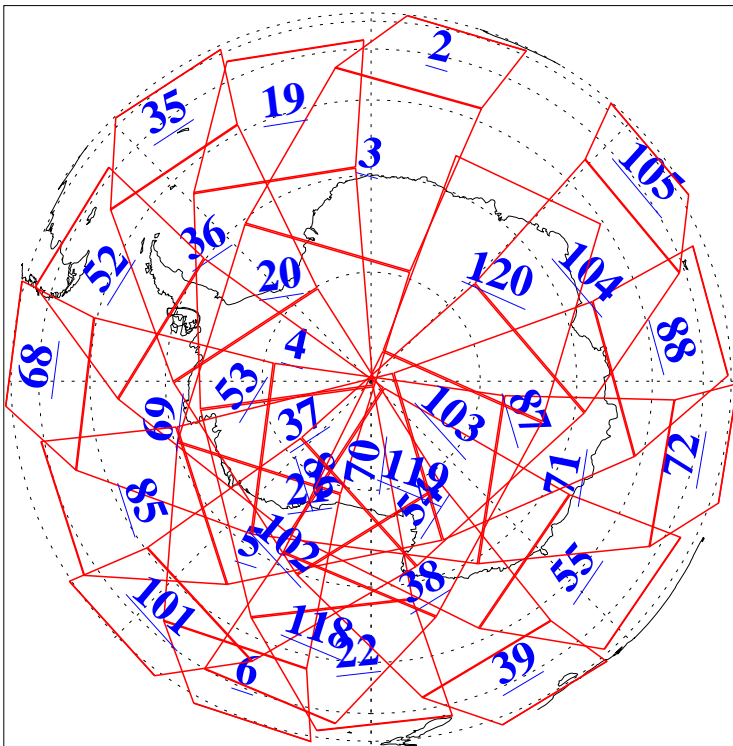

L1B Availability
AMSU Granules: 240
HSB Granules: 0
AIRS Granules: 240

25 Sep 2020
DoY 269
Aqua Day 6719
Granules: 1 to 120

Granules: 121 to 240

Legend: AMSU Available, *HSB Available*, AIRS Available

L1B Availability
 AMSU Granules: 240
 HSB Granules: 0
 AIRS Granules: 240

25 Sep 2020
 DoY 269
 Aqua Day 6719

Ascending Granules

Descending Granules

Legend: AMSU Available, *HSB Available*, *AIRS Available*

L1B Availability
 AMSU Granules: 240
 HSB Granules: 0
 AIRS Granules: 240

25 Sep 2020
 DoY 269
 Aqua Day 6719

Northern Hemisphere Granules

Southern Hemisphere Granules

Legend: AMSU Available, HSB Available, **AIRS Available**