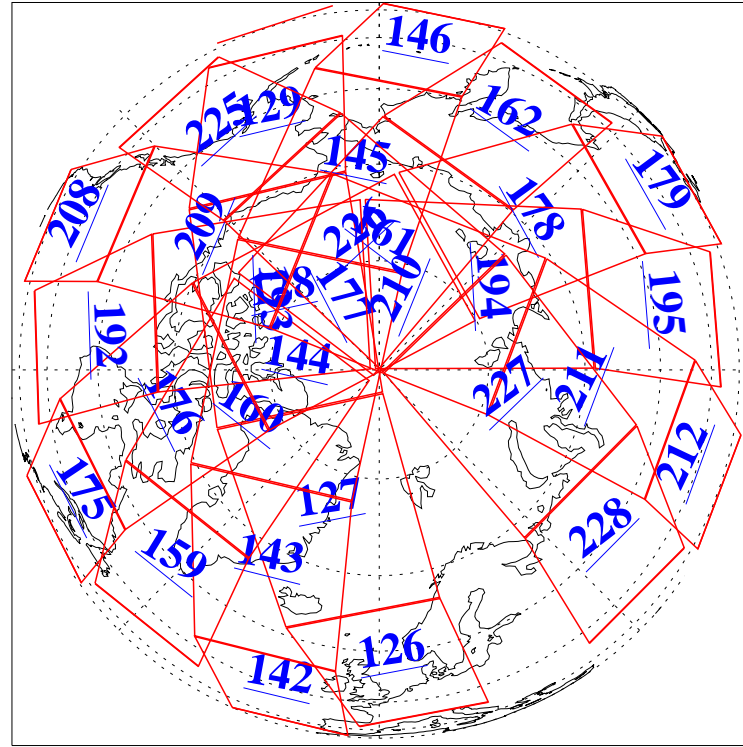

L1B Availability
AMSU Granules: 240
HSB Granules: 0
AIRS Granules: 240

25 Sep 2020
DoY 269
Aqua Day 6719
Granules: 1 to 120

Granules: 121 to 240

Legend: AMSU Available, *HSB Available*, AIRS Available

L1B Availability
 AMSU Granules: 240
 HSB Granules: 0
 AIRS Granules: 240

25 Sep 2020
 DoY 269
 Aqua Day 6719

Ascending Granules

Descending Granules

Legend: AMSU Available, *HSB Available*, *AIRS Available*

L1B Availability
 AMSU Granules: 240
 HSB Granules: 0
 AIRS Granules: 240

25 Sep 2020
 DoY 269
 Aqua Day 6719

Northern Hemisphere Granules

Southern Hemisphere Granules

Legend: AMSU Available, HSB Available, **AIRS Available**