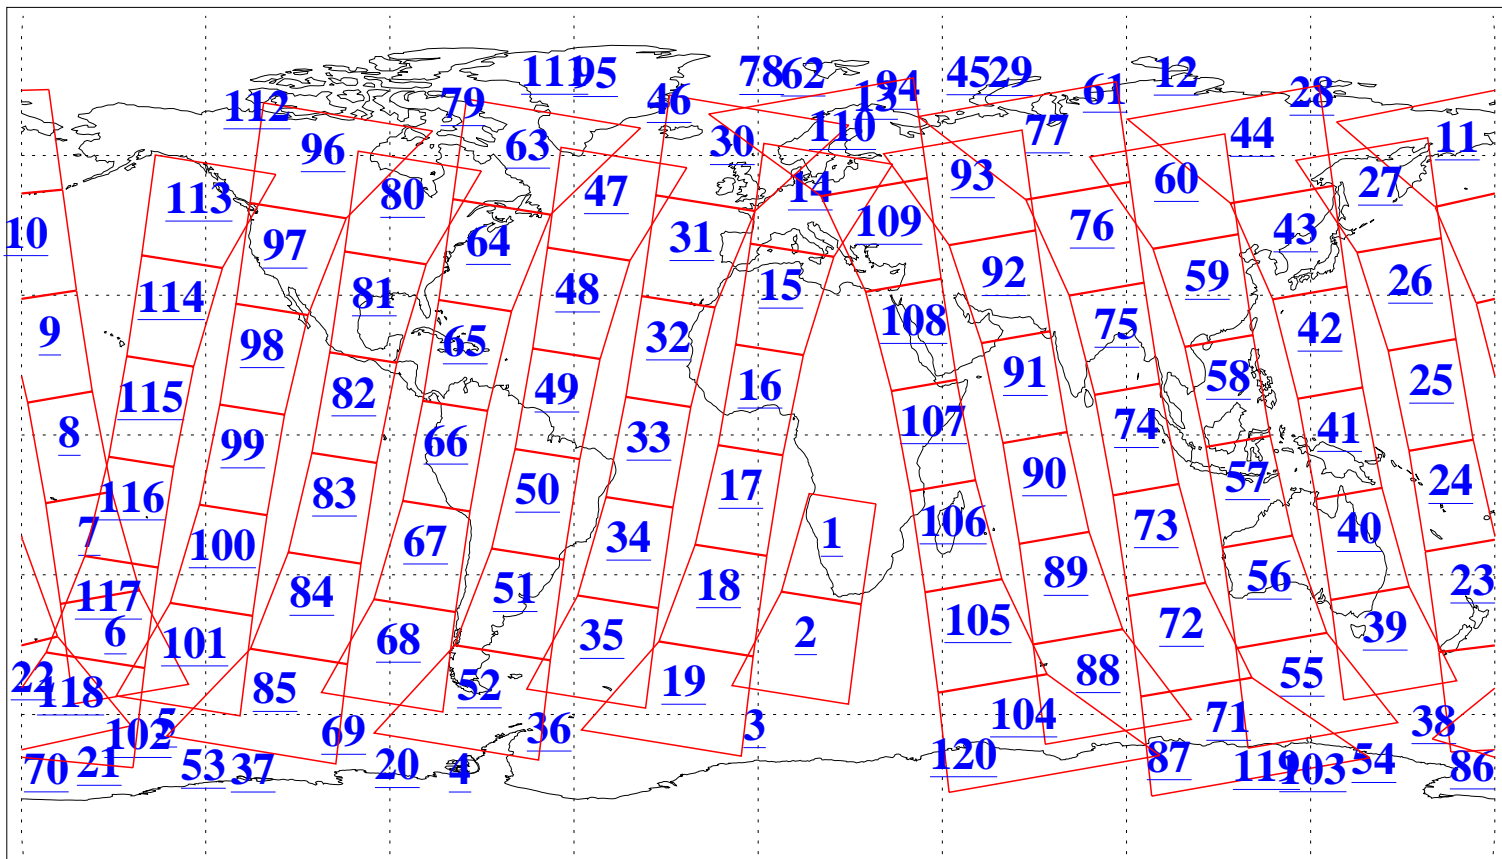

L1B Availability
AMSU Granules: 240
HSB Granules: 0
AIRS Granules: 240

25 Sep 2020
DoY 269
Aqua Day 6719
Granules: 1 to 120

Granules: 121 to 240

Legend: AMSU Available, *HSB Available*, AIRS Available

L1B Availability
 AMSU Granules: 240
 HSB Granules: 0
 AIRS Granules: 240

25 Sep 2020
 DoY 269
 Aqua Day 6719

Ascending Granules

Descending Granules

Legend: AMSU Available, *HSB Available*, *AIRS Available*

L1B Availability
 AMSU Granules: 240
 HSB Granules: 0
 AIRS Granules: 240

25 Sep 2020
 DoY 269
 Aqua Day 6719

Northern Hemisphere Granules

Southern Hemisphere Granules

Legend: AMSU Available, HSB Available, **AIRS Available**