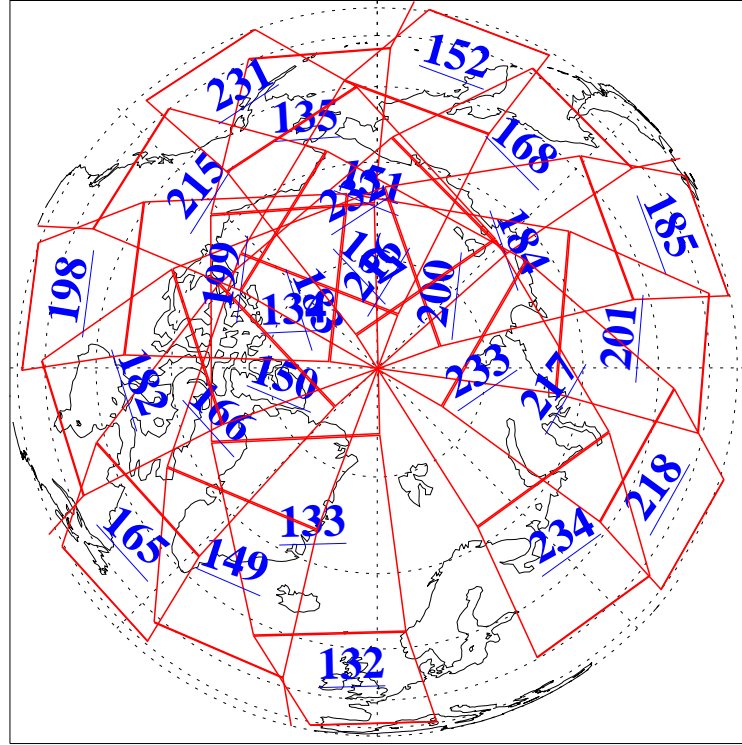

L1B Availability  
 AMSU Granules: 240  
 HSB Granules: 0  
 AIRS Granules: 240

19 Sep 2020  
 DoY 263  
 Aqua Day 6713

Ascending Granules

Descending Granules

Legend: AMSU Available, *HSB Available*, AIRS Available

L1B Availability  
 AMSU Granules: 240  
 HSB Granules: 0  
 AIRS Granules: 240

19 Sep 2020  
 DoY 263  
 Aqua Day 6713

Northern Hemisphere Granules

Southern Hemisphere Granules

Legend: AMSU Available, HSB Available, AIRS Available