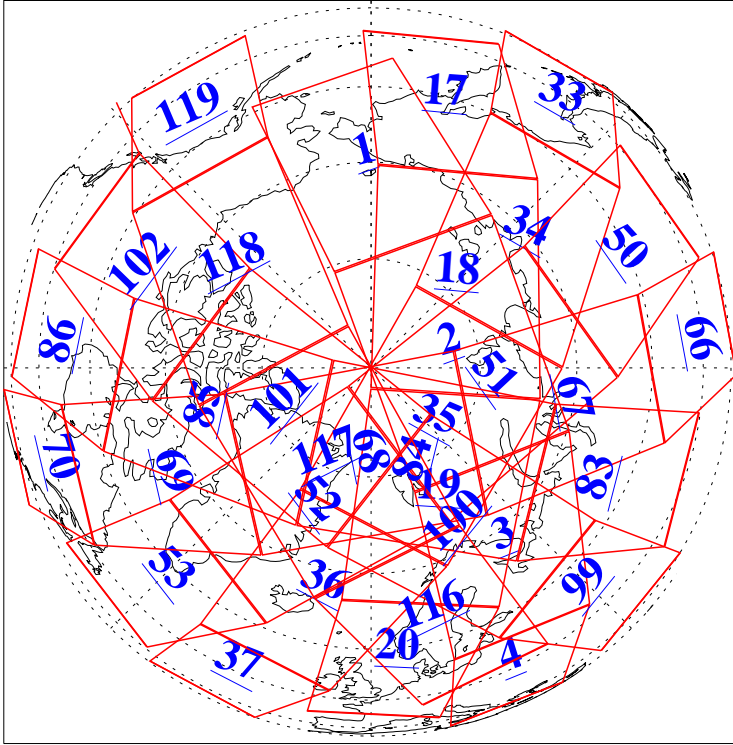

L1B Availability  
AMSU Granules: 240  
HSB Granules: 0  
AIRS Granules: 240

19 Sep 2020  
DoY 263  
Aqua Day 6713  
Granules: 1 to 120

Granules: 121 to 240

Legend: AMSU Available, *HSB Available*, AIRS Available

L1B Availability  
 AMSU Granules: 240  
 HSB Granules: 0  
 AIRS Granules: 240

19 Sep 2020  
 DoY 263  
 Aqua Day 6713

Ascending Granules

Descending Granules

Legend: AMSU Available, *HSB Available*, AIRS Available

L1B Availability  
 AMSU Granules: 240  
 HSB Granules: 0  
 AIRS Granules: 240

19 Sep 2020  
 DoY 263  
 Aqua Day 6713

Northern Hemisphere Granules

Southern Hemisphere Granules

Legend: AMSU Available, HSB Available, AIRS Available