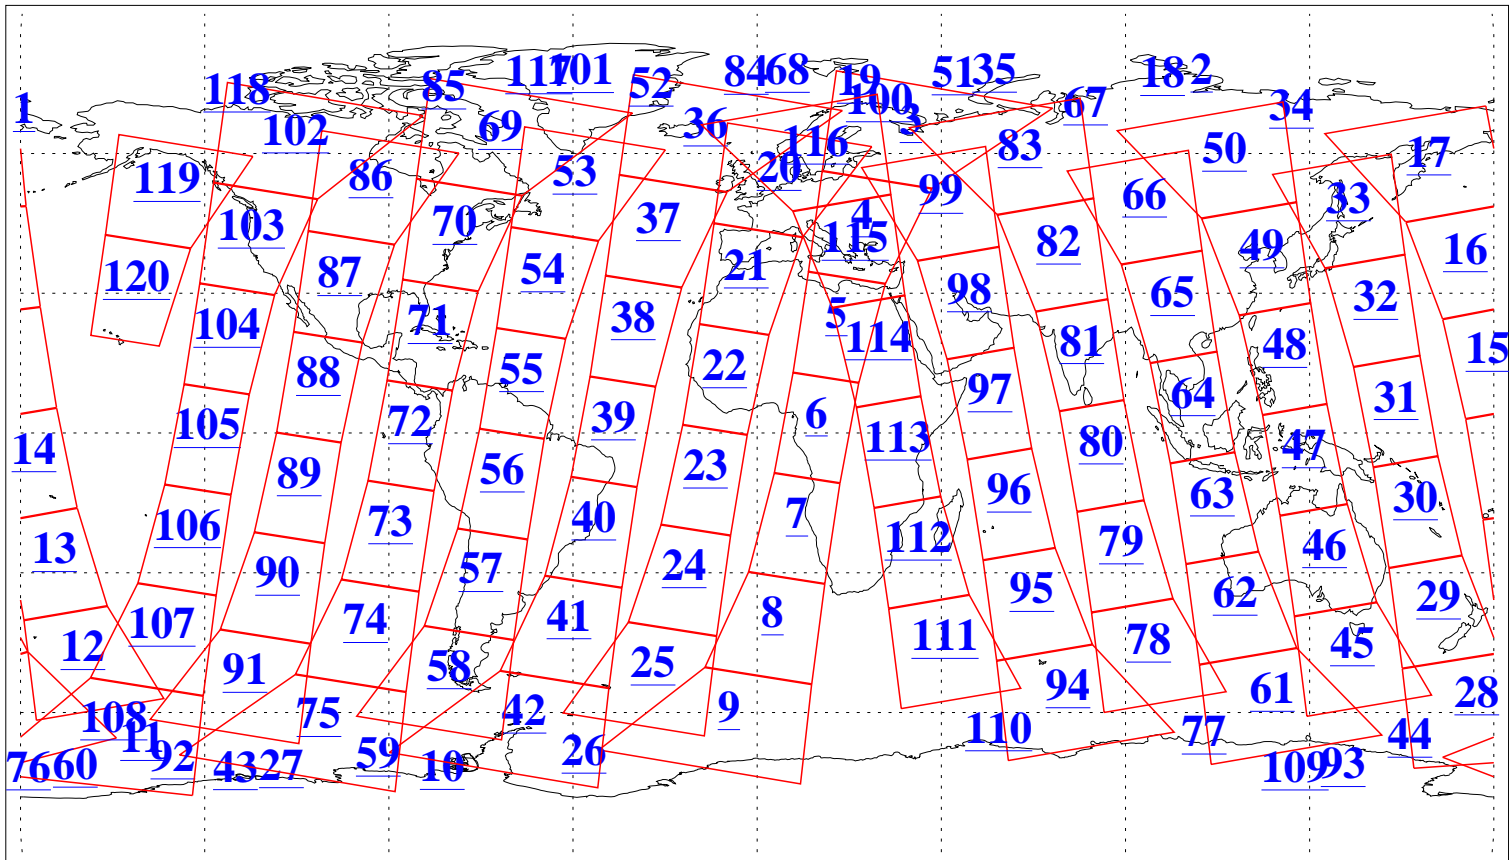

L1B Availability  
AMSU Granules: 240  
HSB Granules: 0  
AIRS Granules: 240

19 Sep 2020  
DoY 263  
Aqua Day 6713  
Granules: 1 to 120

Granules: 121 to 240

Legend: AMSU Available, *HSB Available*, AIRS Available

L1B Availability  
 AMSU Granules: 240  
 HSB Granules: 0  
 AIRS Granules: 240

19 Sep 2020  
 DoY 263  
 Aqua Day 6713

Ascending Granules

Descending Granules

Legend: AMSU Available, *HSB Available*, AIRS Available

L1B Availability  
 AMSU Granules: 240  
 HSB Granules: 0  
 AIRS Granules: 240

19 Sep 2020  
 DoY 263  
 Aqua Day 6713

Northern Hemisphere Granules

Southern Hemisphere Granules

Legend: AMSU Available, HSB Available, AIRS Available