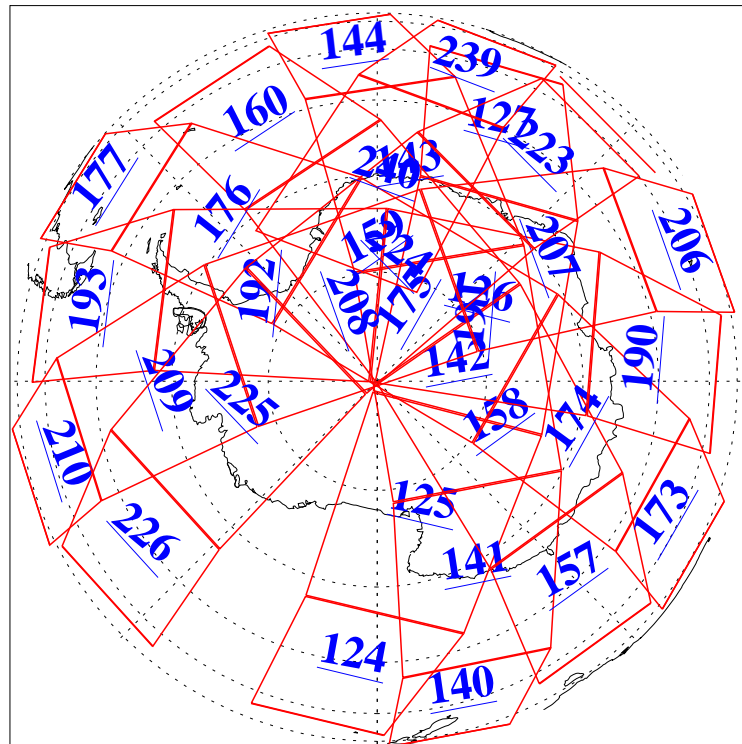

L1B Availability  
 AMSU Granules: 240  
 HSB Granules: 0  
 AIRS Granules: 240

19 Sep 2020  
 DoY 263  
 Aqua Day 6713

Ascending Granules

Descending Granules

Legend: AMSU Available, *HSB Available*, AIRS Available

L1B Availability  
 AMSU Granules: 240  
 HSB Granules: 0  
 AIRS Granules: 240

19 Sep 2020  
 DoY 263  
 Aqua Day 6713

Northern Hemisphere Granules

Southern Hemisphere Granules

Legend: AMSU Available, HSB Available, AIRS Available