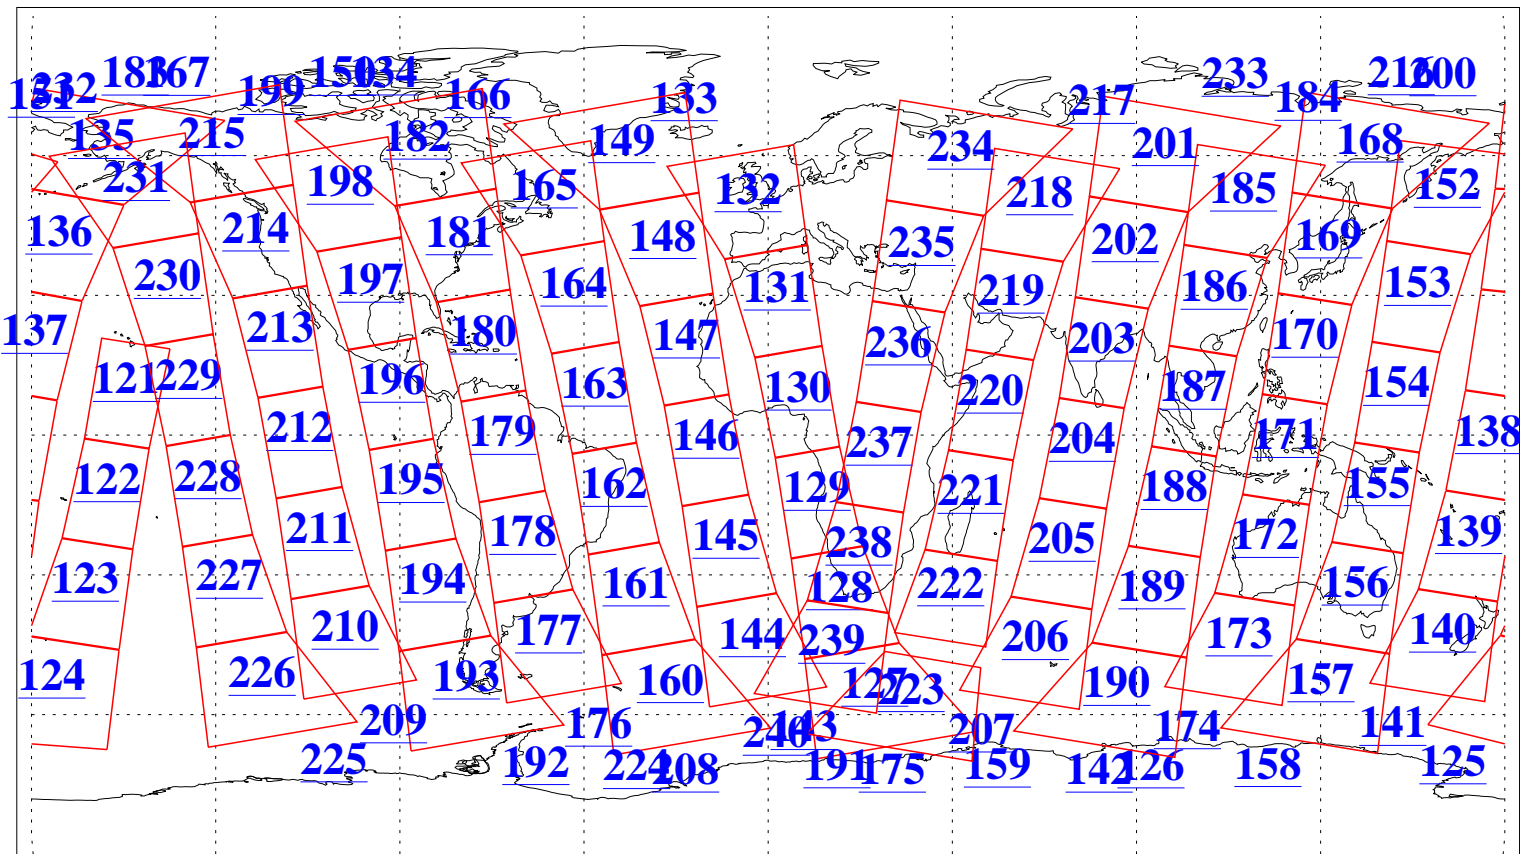

L1B Availability  
AMSU Granules: 240  
HSB Granules: 0  
AIRS Granules: 240

19 Sep 2020  
DoY 263  
Aqua Day 6713  
Granules: 1 to 120

Granules: 121 to 240

Legend: AMSU Available, *HSB Available*, AIRS Available

L1B Availability  
 AMSU Granules: 240  
 HSB Granules: 0  
 AIRS Granules: 240

19 Sep 2020  
 DoY 263  
 Aqua Day 6713

Ascending Granules

Descending Granules

Legend: AMSU Available, *HSB Available*, AIRS Available

L1B Availability  
 AMSU Granules: 240  
 HSB Granules: 0  
 AIRS Granules: 240

19 Sep 2020  
 DoY 263  
 Aqua Day 6713

Northern Hemisphere Granules

Southern Hemisphere Granules

Legend: AMSU Available, HSB Available, AIRS Available