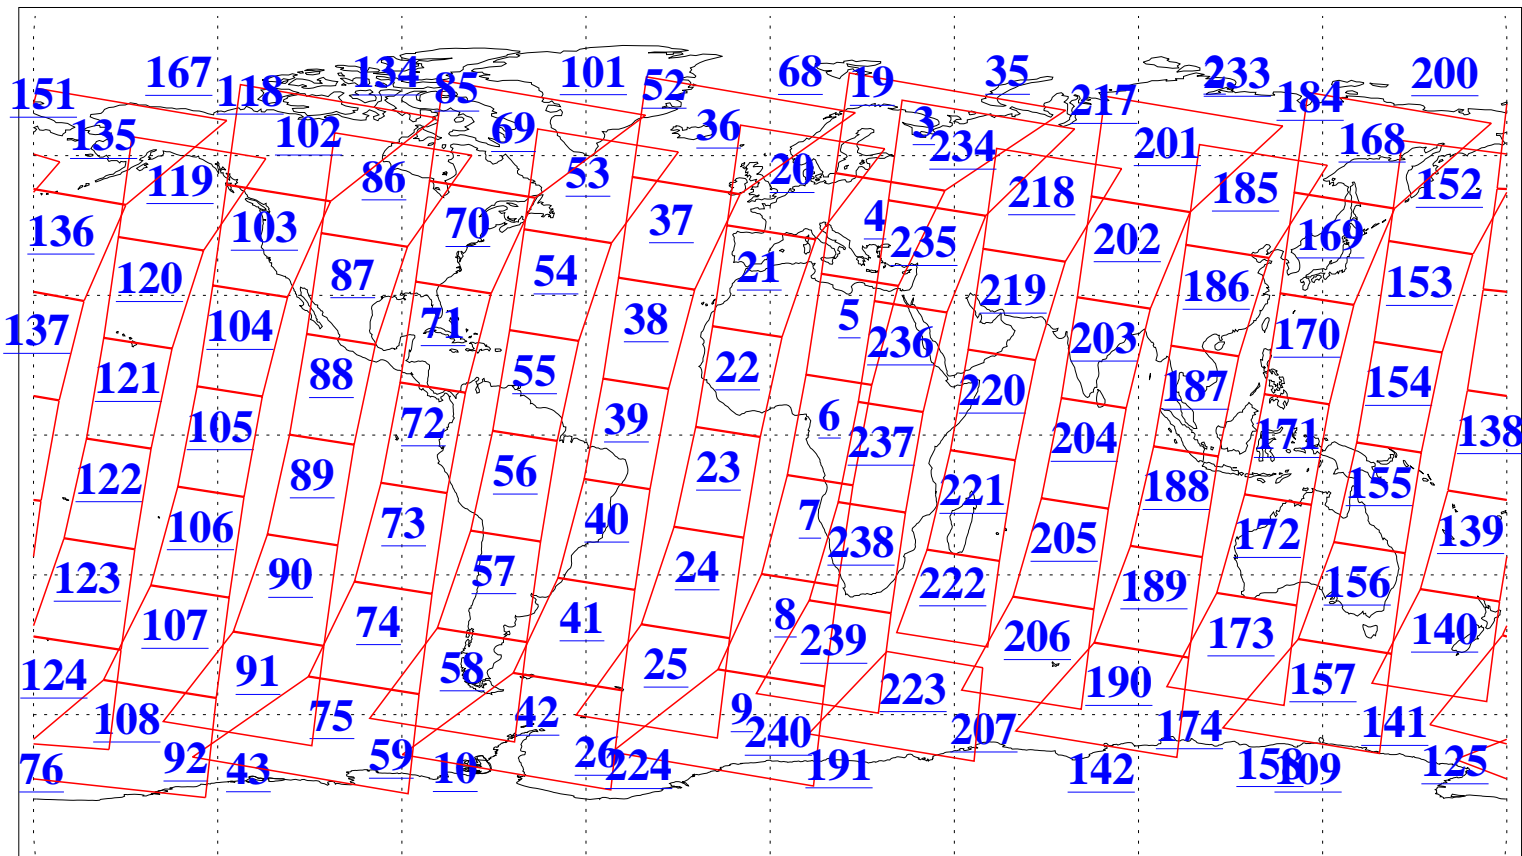

L1B Availability  
AMSU Granules: 240  
HSB Granules: 0  
AIRS Granules: 240

19 Sep 2020  
DoY 263  
Aqua Day 6713  
Granules: 1 to 120

Granules: 121 to 240

Legend: AMSU Available, *HSB Available*, AIRS Available

L1B Availability  
 AMSU Granules: 240  
 HSB Granules: 0  
 AIRS Granules: 240

19 Sep 2020  
 DoY 263  
 Aqua Day 6713

Ascending Granules

Descending Granules

Legend: AMSU Available, *HSB Available*, AIRS Available

L1B Availability  
 AMSU Granules: 240  
 HSB Granules: 0  
 AIRS Granules: 240

19 Sep 2020  
 DoY 263  
 Aqua Day 6713

Northern Hemisphere Granules

Southern Hemisphere Granules

Legend: AMSU Available, HSB Available, AIRS Available