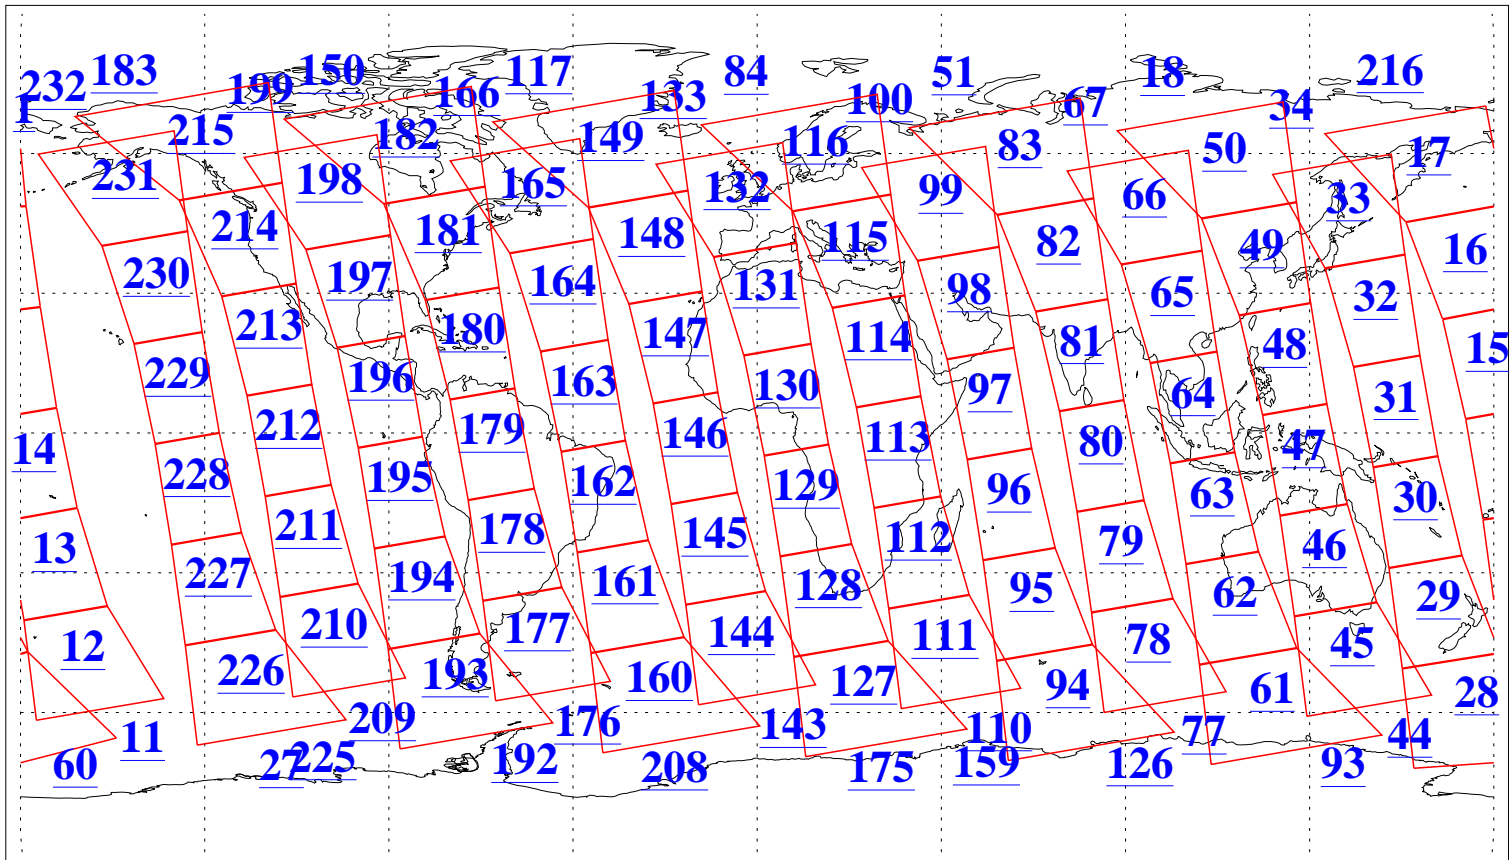

L1B Availability  
AMSU Granules: 240  
HSB Granules: 0  
AIRS Granules: 240

19 Sep 2020  
DoY 263  
Aqua Day 6713  
Granules: 1 to 120

Granules: 121 to 240

Legend: AMSU Available, *HSB Available*, AIRS Available

L1B Availability  
 AMSU Granules: 240  
 HSB Granules: 0  
 AIRS Granules: 240

19 Sep 2020  
 DoY 263  
 Aqua Day 6713

Ascending Granules

Descending Granules

Legend: AMSU Available, *HSB Available*, AIRS Available

L1B Availability  
 AMSU Granules: 240  
 HSB Granules: 0  
 AIRS Granules: 240

19 Sep 2020  
 DoY 263  
 Aqua Day 6713

Northern Hemisphere Granules

Southern Hemisphere Granules

Legend: AMSU Available, HSB Available, AIRS Available