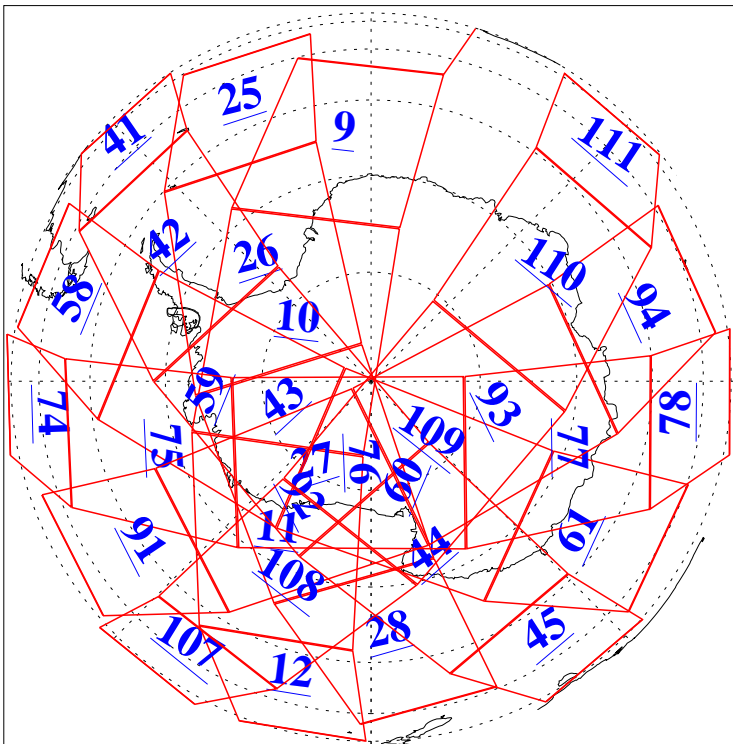

L1B Availability  
AMSU Granules: 240  
HSB Granules: 0  
AIRS Granules: 240

19 Sep 2020  
DoY 263  
Aqua Day 6713  
Granules: 1 to 120

Granules: 121 to 240

Legend: AMSU Available, *HSB Available*, AIRS Available

L1B Availability  
 AMSU Granules: 240  
 HSB Granules: 0  
 AIRS Granules: 240

19 Sep 2020  
 DoY 263  
 Aqua Day 6713

Ascending Granules

Descending Granules

Legend: AMSU Available, *HSB Available*, AIRS Available

L1B Availability  
 AMSU Granules: 240  
 HSB Granules: 0  
 AIRS Granules: 240

19 Sep 2020  
 DoY 263  
 Aqua Day 6713

Northern Hemisphere Granules

Southern Hemisphere Granules

Legend: AMSU Available, HSB Available, AIRS Available