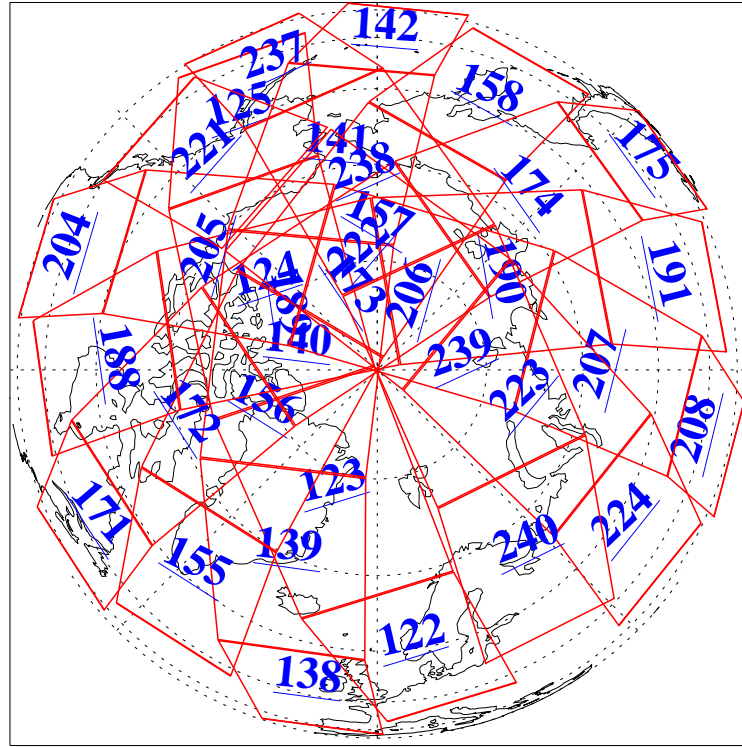

13 Sep 2020
 DoY 257
 Aqua Day 6707

Ascending Granules

Descending Granules

Legend: AMSU Available, HSB Available, AIRS Available

L1B Availability
 AMSU Granules: 240
 HSB Granules: 0
 AIRS Granules: 240

13 Sep 2020
 DoY 257
 Aqua Day 6707

Northern Hemisphere Granules

Southern Hemisphere Granules

Legend: AMSU Available, HSB Available, **AIRS Available**