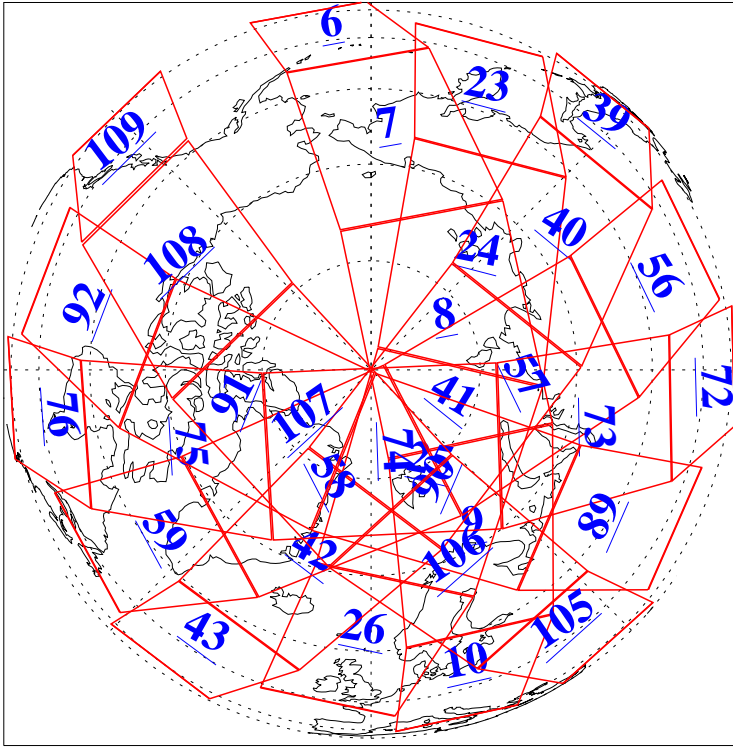

L1B Availability
AMSU Granules: 240
HSB Granules: 0
AIRS Granules: 240

13 Sep 2020
DoY 257
Aqua Day 6707
Granules: 1 to 120

Granules: 121 to 240

Legend: AMSU Available, *HSB Available*, *AIRS Available*

L1B Availability
 AMSU Granules: 240
 HSB Granules: 0
 AIRS Granules: 240

13 Sep 2020
 DoY 257
 Aqua Day 6707

Ascending Granules

Descending Granules

Legend: AMSU Available, HSB Available, AIRS Available

L1B Availability
 AMSU Granules: 240
 HSB Granules: 0
 AIRS Granules: 240

13 Sep 2020
 DoY 257
 Aqua Day 6707

Northern Hemisphere Granules

Southern Hemisphere Granules

Legend: AMSU Available, HSB Available, **AIRS Available**