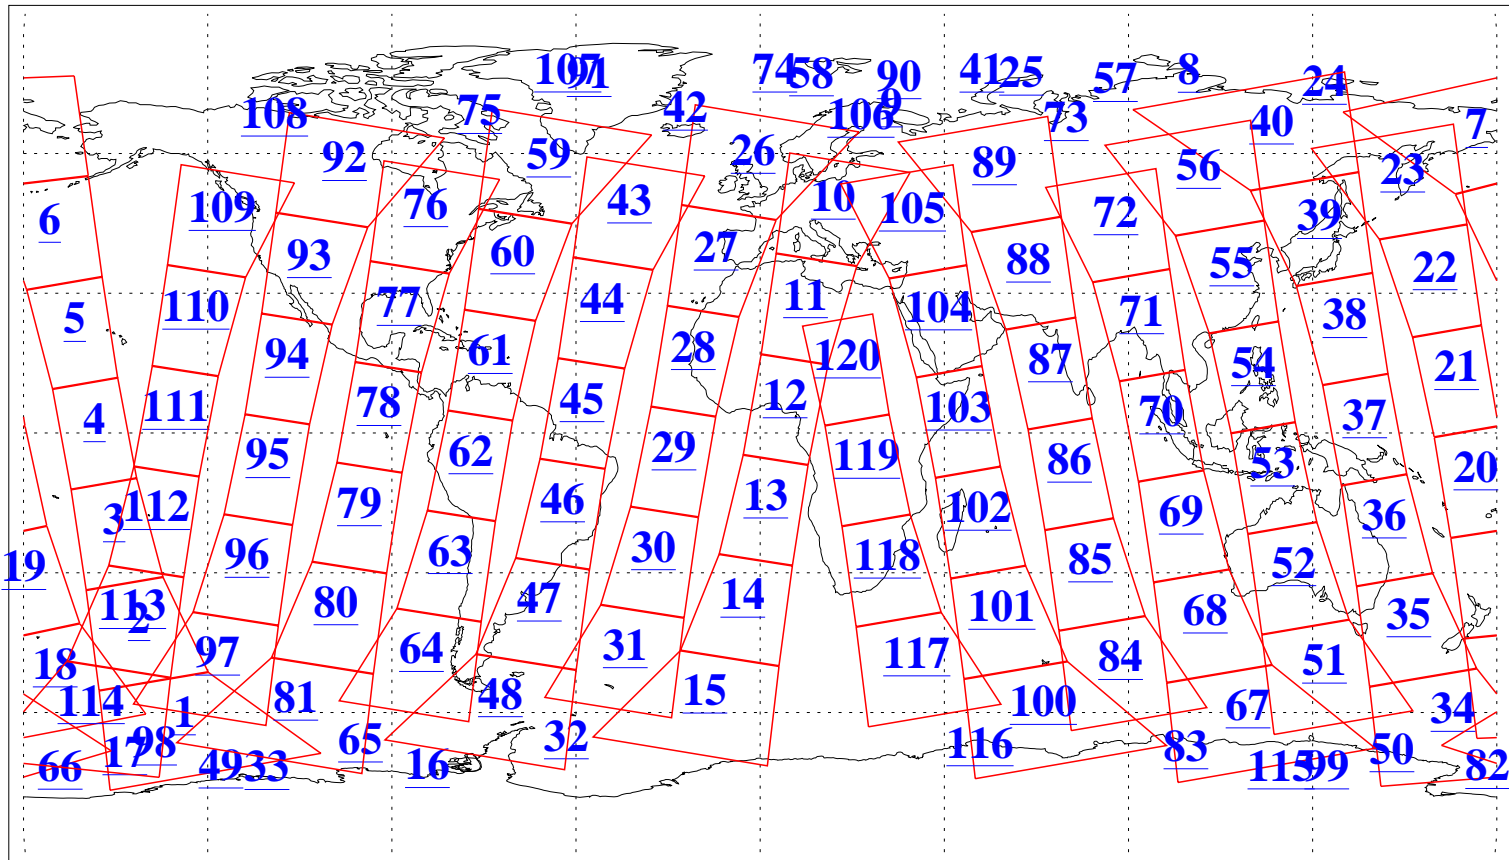

L1B Availability
AMSU Granules: 240
HSB Granules: 0
AIRS Granules: 240

13 Sep 2020
DoY 257
Aqua Day 6707
Granules: 1 to 120

Granules: 121 to 240

Legend: AMSU Available, *HSB Available*, *AIRS Available*

L1B Availability
 AMSU Granules: 240
 HSB Granules: 0
 AIRS Granules: 240

13 Sep 2020
 DoY 257
 Aqua Day 6707

Ascending Granules

Descending Granules

Legend: AMSU Available, HSB Available, AIRS Available

L1B Availability
 AMSU Granules: 240
 HSB Granules: 0
 AIRS Granules: 240

13 Sep 2020
 DoY 257
 Aqua Day 6707

Northern Hemisphere Granules

Southern Hemisphere Granules

Legend: AMSU Available, HSB Available, **AIRS Available**