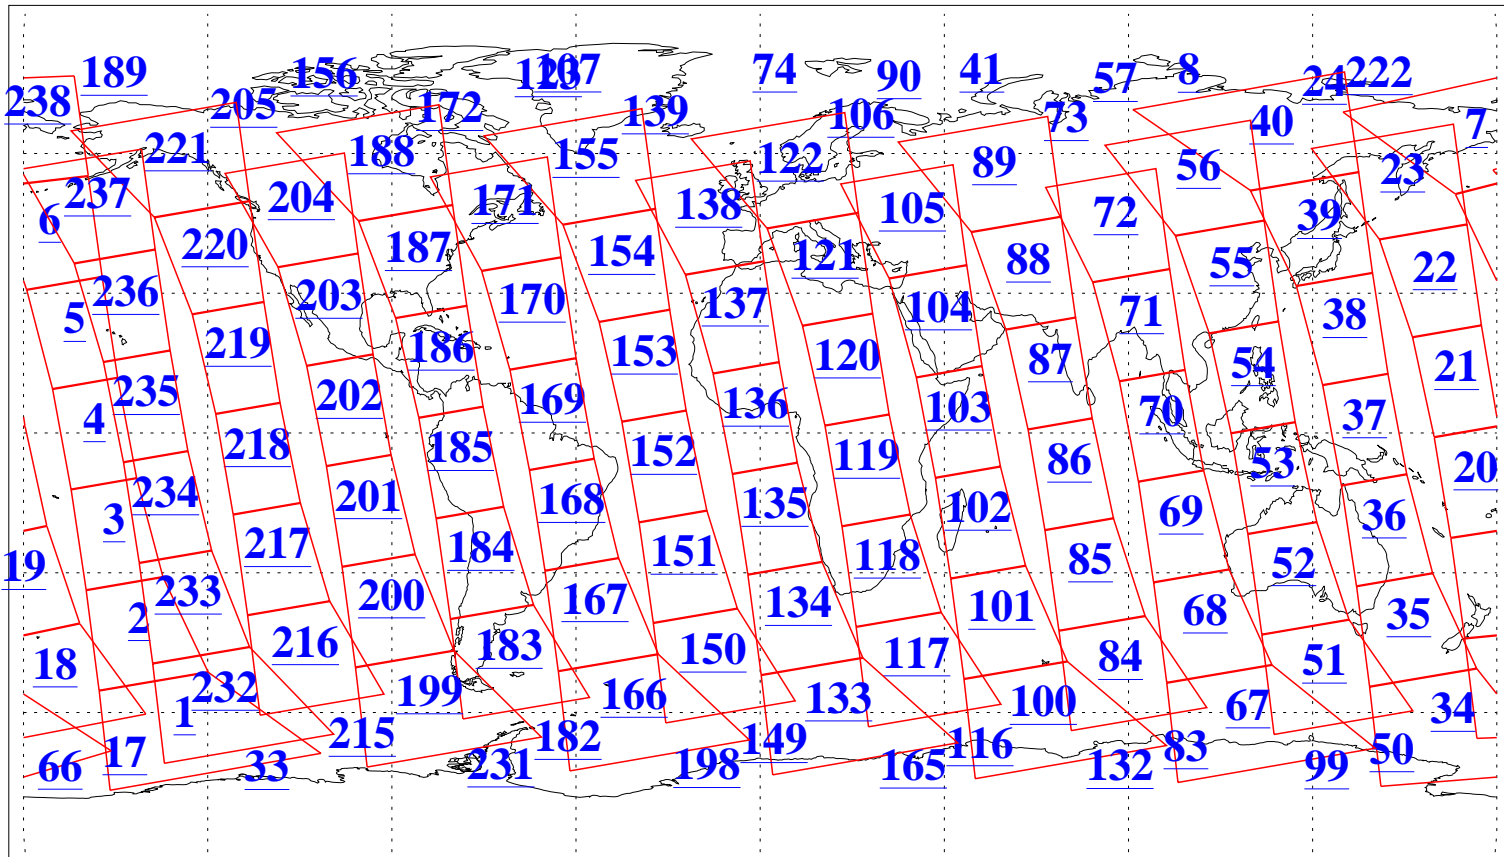

L1B Availability
AMSU Granules: 240
HSB Granules: 0
AIRS Granules: 240

13 Sep 2020
DoY 257
Aqua Day 6707
Granules: 1 to 120

Granules: 121 to 240

Legend: AMSU Available, *HSB Available*, *AIRS Available*

L1B Availability
 AMSU Granules: 240
 HSB Granules: 0
 AIRS Granules: 240

13 Sep 2020
 DoY 257
 Aqua Day 6707

Ascending Granules

Descending Granules

Legend: AMSU Available, HSB Available, AIRS Available

L1B Availability
 AMSU Granules: 240
 HSB Granules: 0
 AIRS Granules: 240

13 Sep 2020
 DoY 257
 Aqua Day 6707

Northern Hemisphere Granules

Southern Hemisphere Granules

Legend: AMSU Available, HSB Available, **AIRS Available**