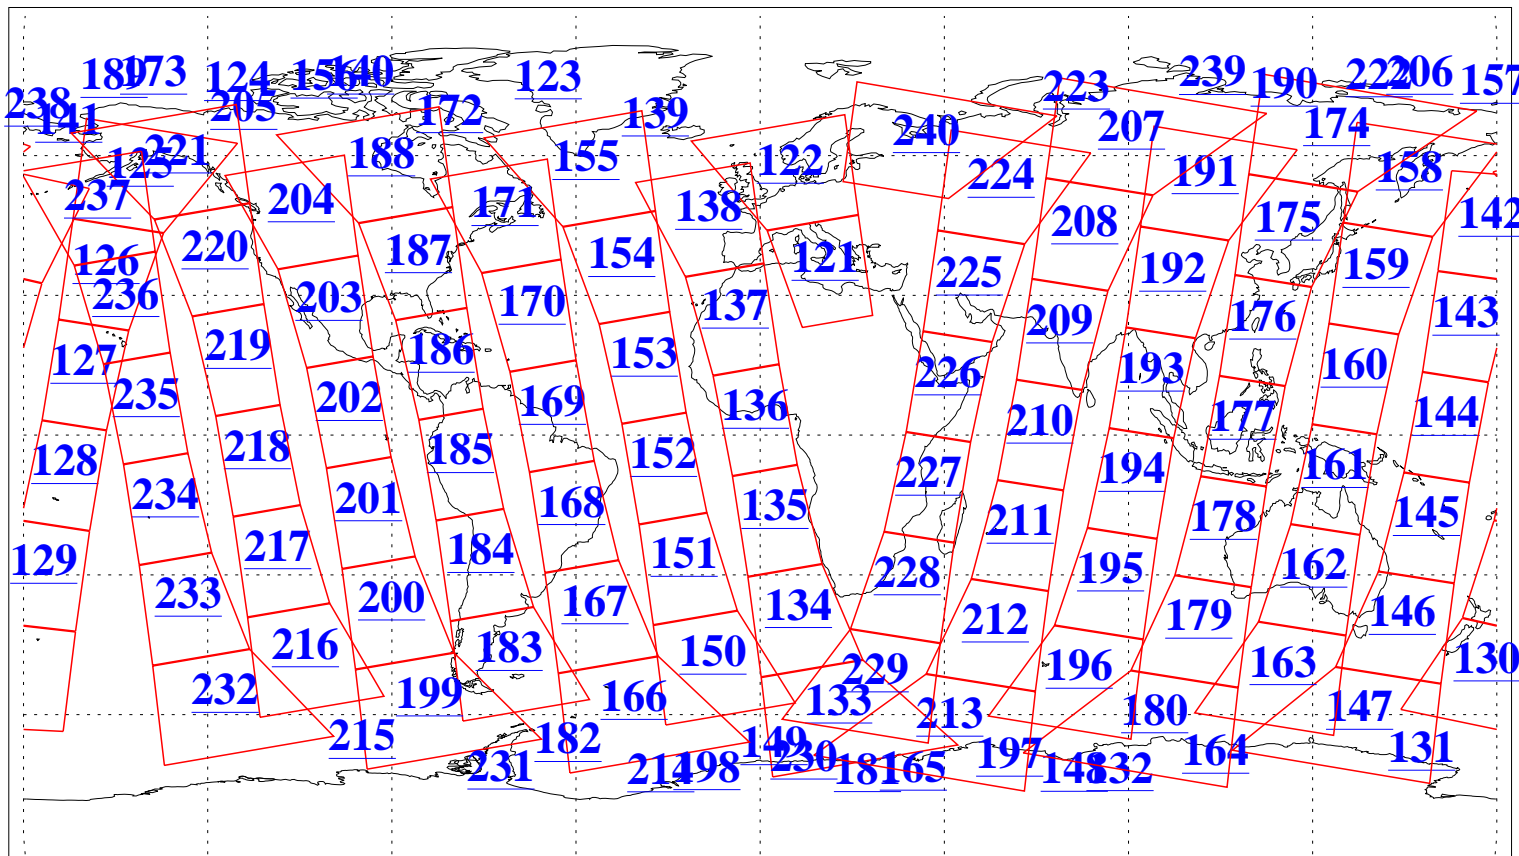

L1B Availability
AMSU Granules: 240
HSB Granules: 0
AIRS Granules: 240

13 Sep 2020
DoY 257
Aqua Day 6707
Granules: 1 to 120

Granules: 121 to 240

Legend: AMSU Available, *HSB Available*, *AIRS Available*

L1B Availability
 AMSU Granules: 240
 HSB Granules: 0
 AIRS Granules: 240

13 Sep 2020
 DoY 257
 Aqua Day 6707

Ascending Granules

Descending Granules

Legend: AMSU Available, HSB Available, AIRS Available

L1B Availability
 AMSU Granules: 240
 HSB Granules: 0
 AIRS Granules: 240

13 Sep 2020
 DoY 257
 Aqua Day 6707

Northern Hemisphere Granules

Southern Hemisphere Granules

Legend: AMSU Available, HSB Available, **AIRS Available**