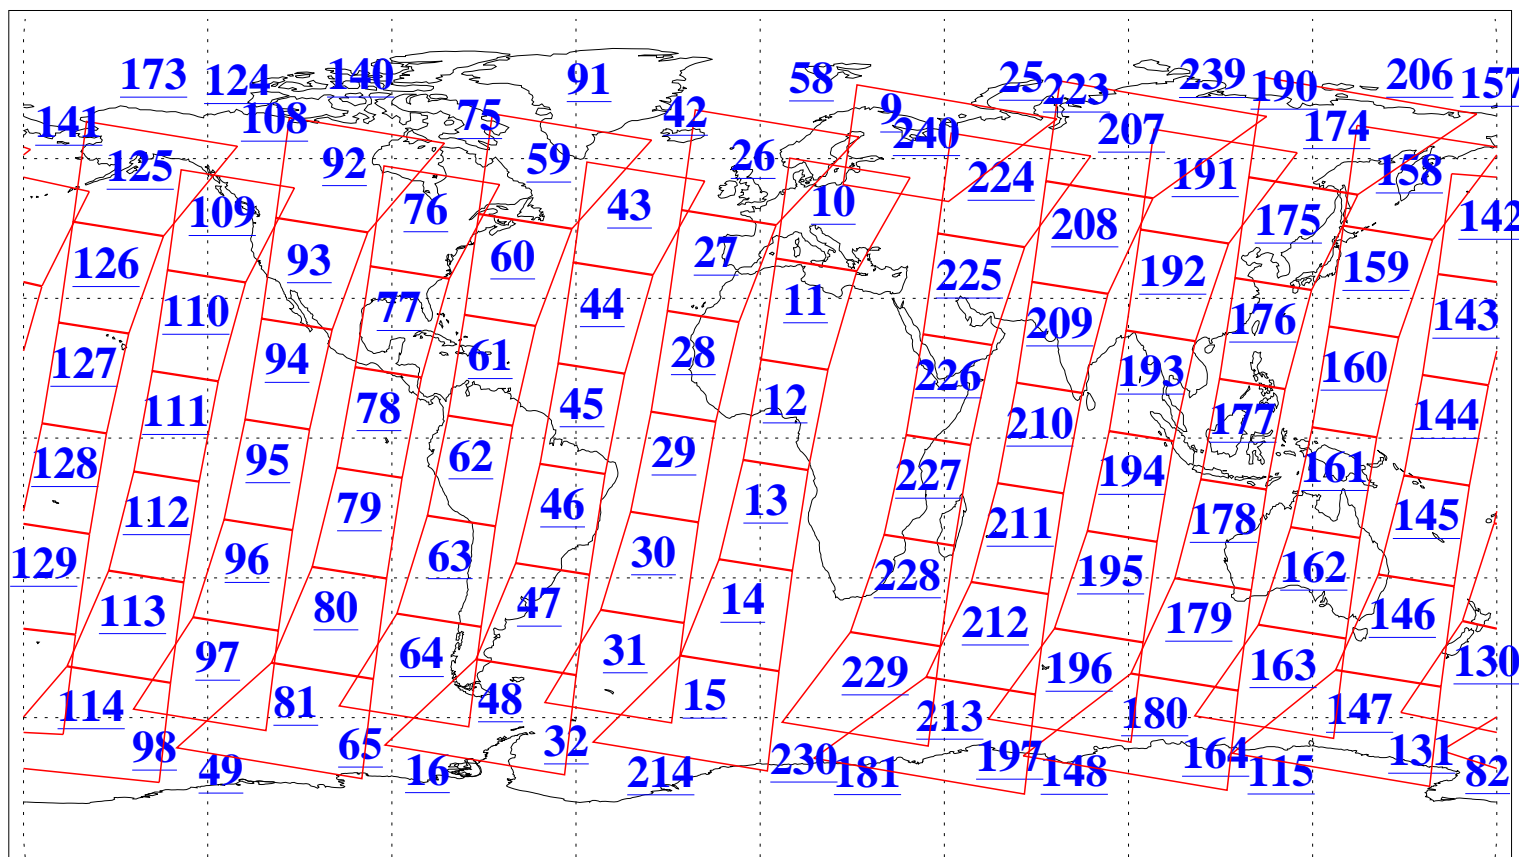

L1B Availability
AMSU Granules: 240
HSB Granules: 0
AIRS Granules: 240

13 Sep 2020
DoY 257
Aqua Day 6707
Granules: 1 to 120

Granules: 121 to 240

Legend: AMSU Available, *HSB Available*, *AIRS Available*

L1B Availability
 AMSU Granules: 240
 HSB Granules: 0
 AIRS Granules: 240

13 Sep 2020
 DoY 257
 Aqua Day 6707

Ascending Granules

Descending Granules

Legend: AMSU Available, HSB Available, AIRS Available

L1B Availability
 AMSU Granules: 240
 HSB Granules: 0
 AIRS Granules: 240

13 Sep 2020
 DoY 257
 Aqua Day 6707

Northern Hemisphere Granules

Southern Hemisphere Granules

Legend: AMSU Available, HSB Available, **AIRS Available**