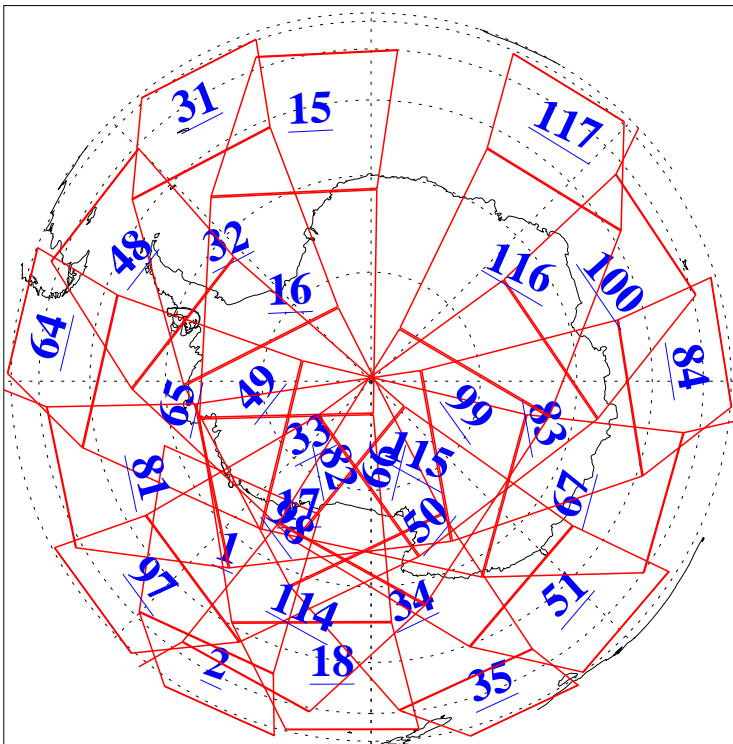

L1B Availability
AMSU Granules: 240
HSB Granules: 0
AIRS Granules: 240

13 Sep 2020
DoY 257
Aqua Day 6707
Granules: 1 to 120

Granules: 121 to 240

Legend: AMSU Available, *HSB Available*, *AIRS Available*

L1B Availability
 AMSU Granules: 240
 HSB Granules: 0
 AIRS Granules: 240

13 Sep 2020
 DoY 257
 Aqua Day 6707

Ascending Granules

Descending Granules

Legend: AMSU Available, HSB Available, AIRS Available

L1B Availability
 AMSU Granules: 240
 HSB Granules: 0
 AIRS Granules: 240

13 Sep 2020
 DoY 257
 Aqua Day 6707

Northern Hemisphere Granules

Southern Hemisphere Granules

Legend: AMSU Available, HSB Available, **AIRS Available**