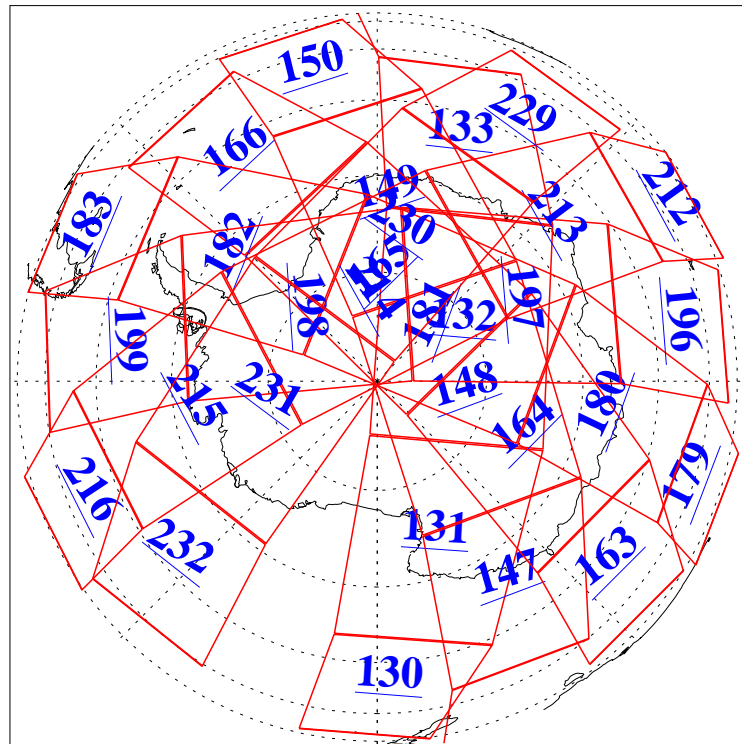

13 Sep 2020
 DoY 257
 Aqua Day 6707

Ascending Granules

Descending Granules

Legend: AMSU Available, HSB Available, AIRS Available

L1B Availability
 AMSU Granules: 240
 HSB Granules: 0
 AIRS Granules: 240

13 Sep 2020
 DoY 257
 Aqua Day 6707

Northern Hemisphere Granules

Southern Hemisphere Granules

Legend: AMSU Available, HSB Available, **AIRS Available**