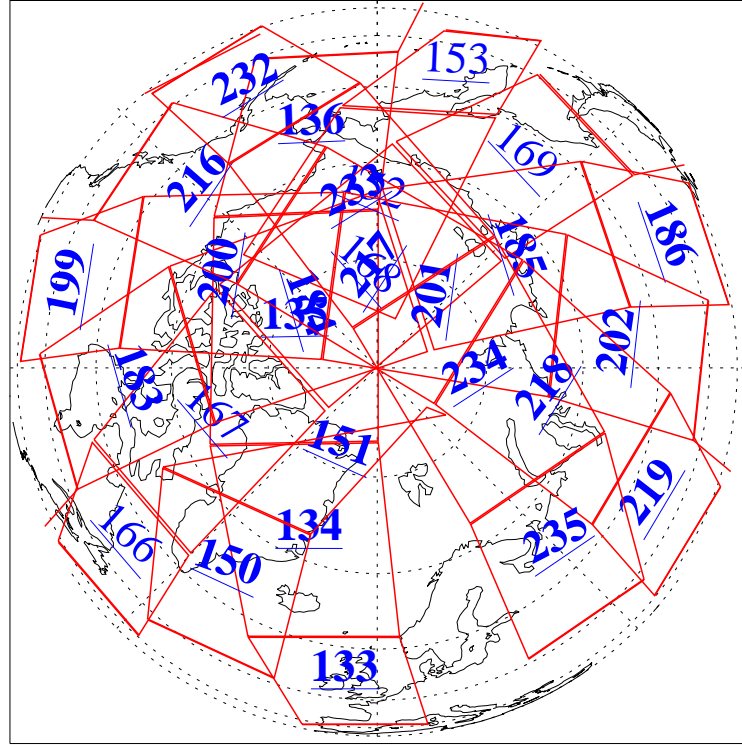

L1B Availability
 AMSU Granules: 240
 HSB Granules: 0
 AIRS Granules: 219

10 Sep 2020
 DoY 254
 Aqua Day 6704
 Granules: 1 to 120

Granules: 121 to 240

Legend: AMSU Available, *HSB Available*, *AIRS Available*

L1B Availability
 AMSU Granules: 240
 HSB Granules: 0
 AIRS Granules: 219

10 Sep 2020
 DoY 254
 Aqua Day 6704

Ascending Granules

Descending Granules

Legend: AMSU Available, HSB Available, AIRS Available

L1B Availability
 AMSU Granules: 240
 HSB Granules: 0
 AIRS Granules: 219

10 Sep 2020
 DoY 254
 Aqua Day 6704

Northern Hemisphere Granules

Southern Hemisphere Granules

Legend: AMSU Available, HSB Available, AIRS Available