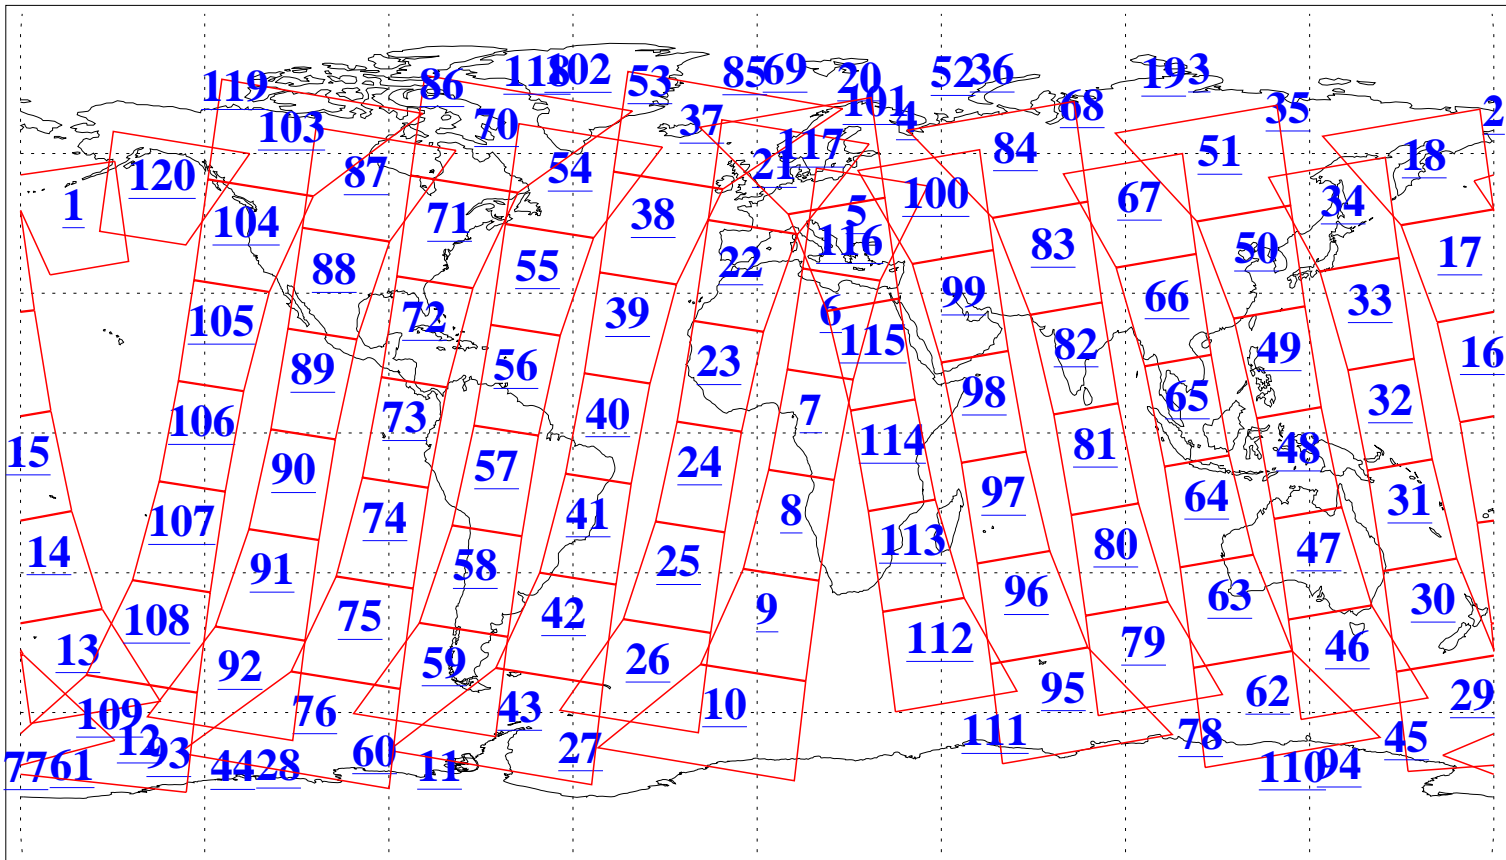

L1B Availability
 AMSU Granules: 240
 HSB Granules: 0
 AIRS Granules: 219

10 Sep 2020
 DoY 254
 Aqua Day 6704
 Granules: 1 to 120

Granules: 121 to 240

Legend: AMSU Available, *HSB Available*, *AIRS Available*

L1B Availability
 AMSU Granules: 240
 HSB Granules: 0
 AIRS Granules: 219

10 Sep 2020
 DoY 254
 Aqua Day 6704

Ascending Granules

Descending Granules

Legend: AMSU Available, HSB Available, AIRS Available

L1B Availability
 AMSU Granules: 240
 HSB Granules: 0
 AIRS Granules: 219

10 Sep 2020
 DoY 254
 Aqua Day 6704

Northern Hemisphere Granules

Southern Hemisphere Granules

Legend: AMSU Available, HSB Available, AIRS Available