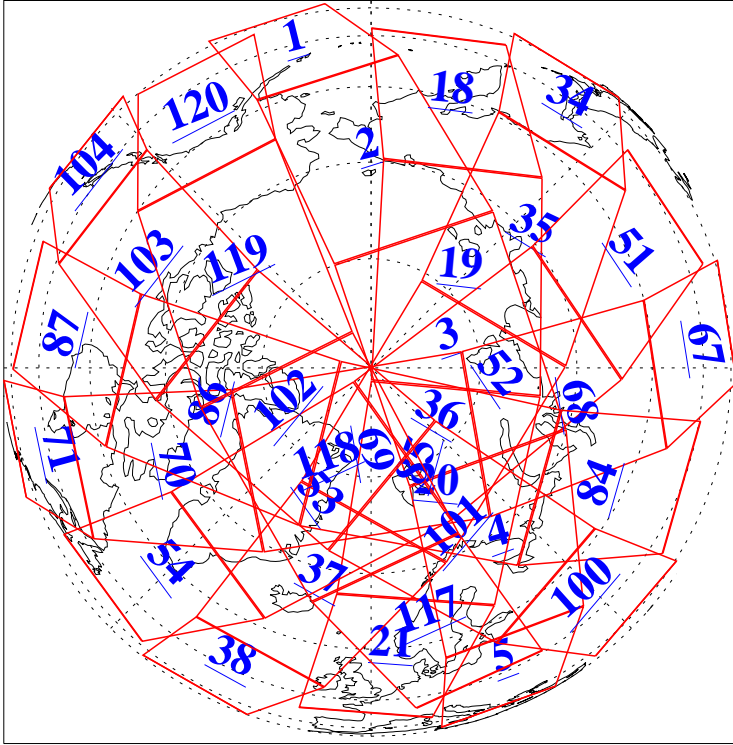

L1B Availability
 AMSU Granules: 240
 HSB Granules: 0
 AIRS Granules: 219

10 Sep 2020
 DoY 254
 Aqua Day 6704
 Granules: 1 to 120

Granules: 121 to 240

Legend: AMSU Available, *HSB Available*, *AIRS Available*

L1B Availability
 AMSU Granules: 240
 HSB Granules: 0
 AIRS Granules: 219

10 Sep 2020
 DoY 254
 Aqua Day 6704

Ascending Granules

Descending Granules

Legend: AMSU Available, HSB Available, AIRS Available

L1B Availability
 AMSU Granules: 240
 HSB Granules: 0
 AIRS Granules: 219

10 Sep 2020
 DoY 254
 Aqua Day 6704

Northern Hemisphere Granules

Southern Hemisphere Granules

Legend: AMSU Available, HSB Available, AIRS Available