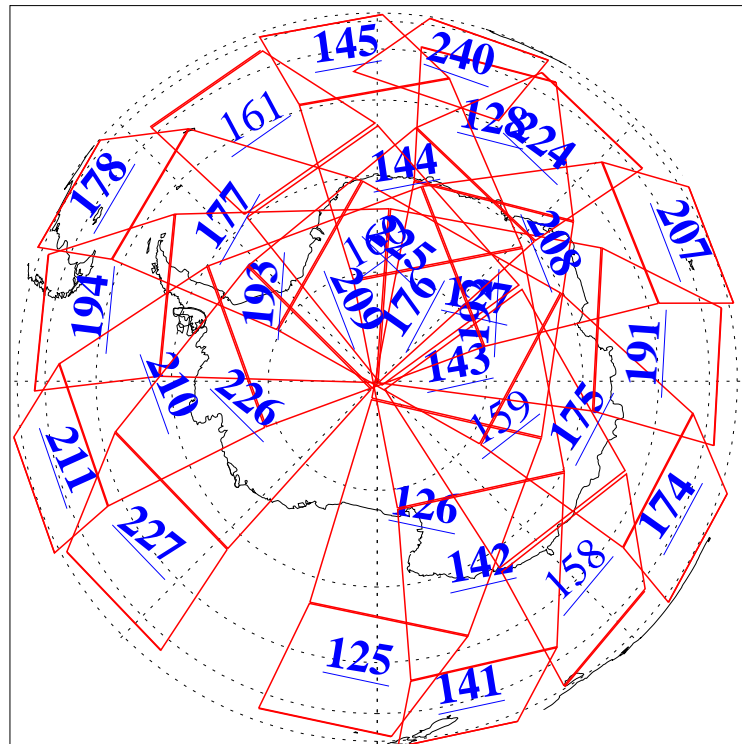

Legend: AMSU Available, HSB Available, AIRS Available