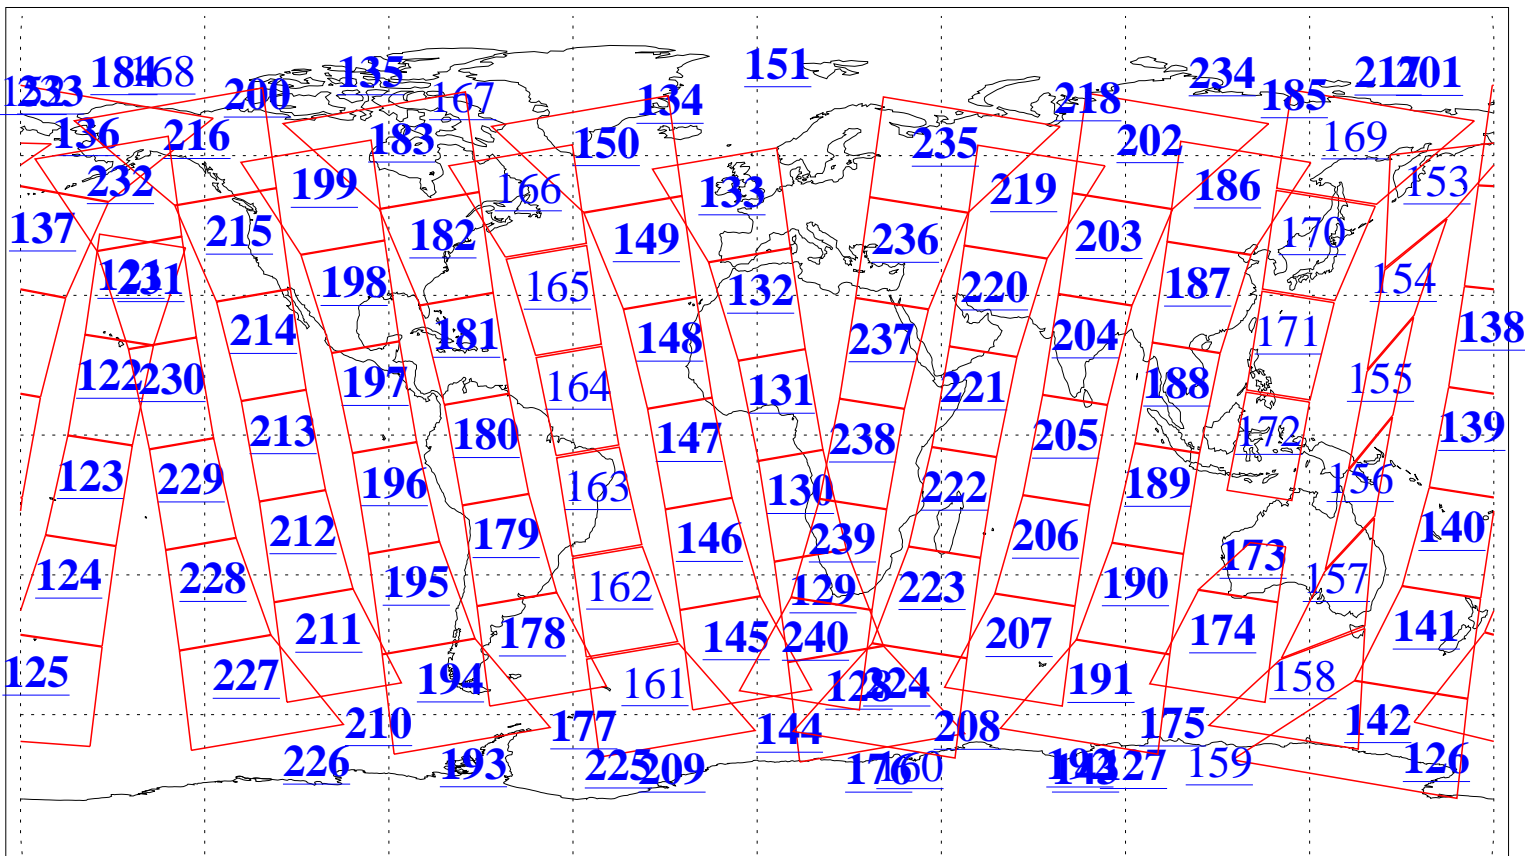

L1B Availability
 AMSU Granules: 240
 HSB Granules: 0
 AIRS Granules: 219

10 Sep 2020
 DoY 254
 Aqua Day 6704
 Granules: 1 to 120

Granules: 121 to 240

Legend: AMSU Available, *HSB Available*, *AIRS Available*

L1B Availability
 AMSU Granules: 240
 HSB Granules: 0
 AIRS Granules: 219

10 Sep 2020
 DoY 254
 Aqua Day 6704

Ascending Granules

Descending Granules

Legend: AMSU Available, HSB Available, AIRS Available

L1B Availability
 AMSU Granules: 240
 HSB Granules: 0
 AIRS Granules: 219

10 Sep 2020
 DoY 254
 Aqua Day 6704

Northern Hemisphere Granules

Southern Hemisphere Granules

Legend: AMSU Available, HSB Available, AIRS Available