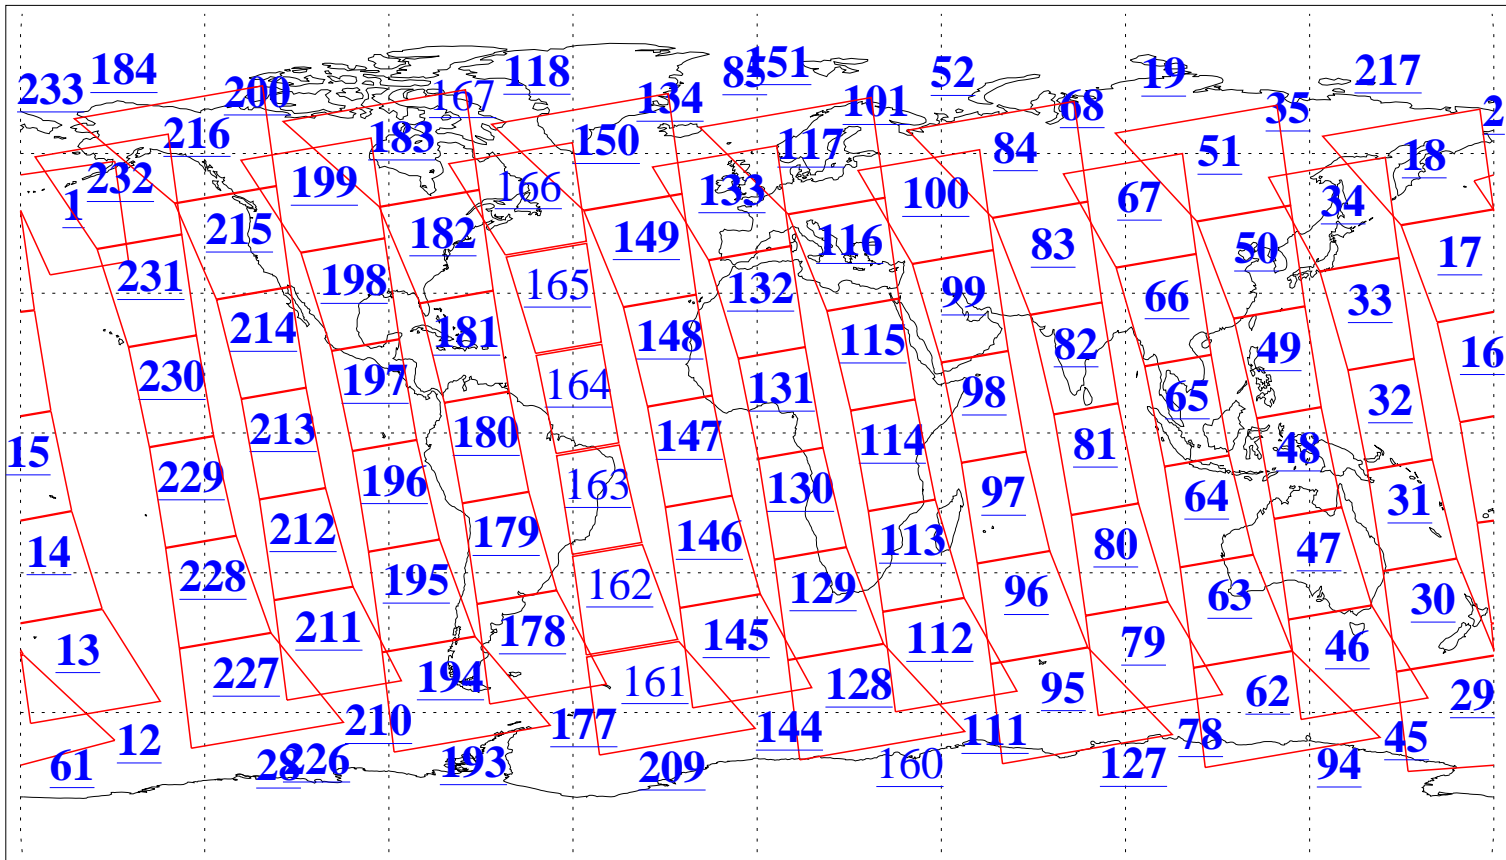

L1B Availability
 AMSU Granules: 240
 HSB Granules: 0
 AIRS Granules: 219

10 Sep 2020
 DoY 254
 Aqua Day 6704
 Granules: 1 to 120

Granules: 121 to 240

Legend: AMSU Available, *HSB Available*, *AIRS Available*

L1B Availability
 AMSU Granules: 240
 HSB Granules: 0
 AIRS Granules: 219

10 Sep 2020
 DoY 254
 Aqua Day 6704

Ascending Granules

Descending Granules

Legend: AMSU Available, HSB Available, AIRS Available

L1B Availability
 AMSU Granules: 240
 HSB Granules: 0
 AIRS Granules: 219

10 Sep 2020
 DoY 254
 Aqua Day 6704

Northern Hemisphere Granules

Southern Hemisphere Granules

Legend: AMSU Available, HSB Available, AIRS Available