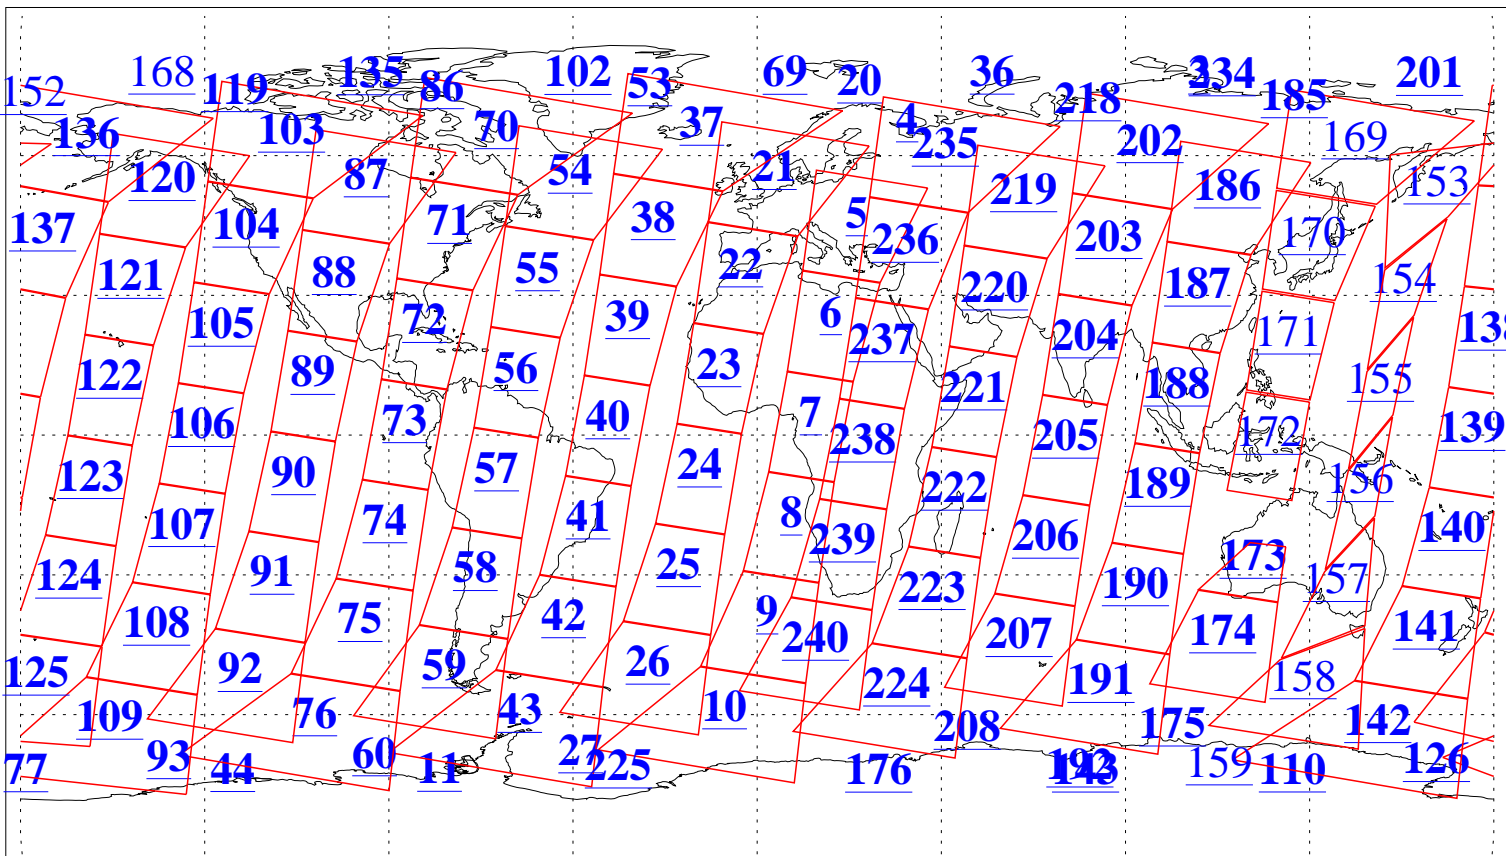

L1B Availability
 AMSU Granules: 240
 HSB Granules: 0
 AIRS Granules: 219

10 Sep 2020
 DoY 254
 Aqua Day 6704
 Granules: 1 to 120

Granules: 121 to 240

Legend: AMSU Available, *HSB Available*, *AIRS Available*

L1B Availability
 AMSU Granules: 240
 HSB Granules: 0
 AIRS Granules: 219

10 Sep 2020
 DoY 254
 Aqua Day 6704

Ascending Granules

Descending Granules

Legend: AMSU Available, HSB Available, AIRS Available

L1B Availability
 AMSU Granules: 240
 HSB Granules: 0
 AIRS Granules: 219

10 Sep 2020
 DoY 254
 Aqua Day 6704

Northern Hemisphere Granules

Southern Hemisphere Granules

Legend: AMSU Available, HSB Available, AIRS Available