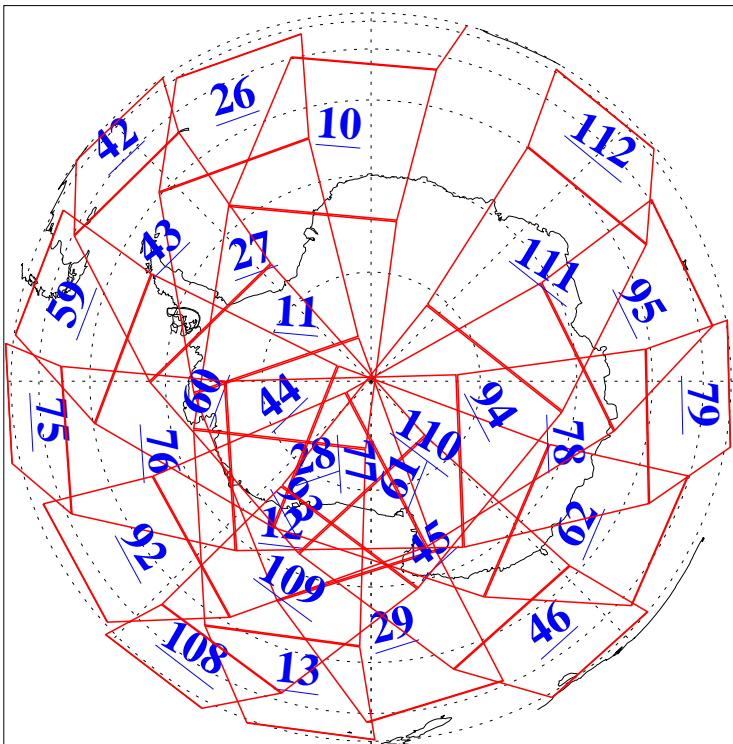

L1B Availability
 AMSU Granules: 240
 HSB Granules: 0
 AIRS Granules: 219

10 Sep 2020
 DoY 254
 Aqua Day 6704
 Granules: 1 to 120

Granules: 121 to 240

Legend: AMSU Available, *HSB Available*, *AIRS Available*

L1B Availability
 AMSU Granules: 240
 HSB Granules: 0
 AIRS Granules: 219

10 Sep 2020
 DoY 254
 Aqua Day 6704

Ascending Granules

Descending Granules

Legend: AMSU Available, HSB Available, AIRS Available

L1B Availability
 AMSU Granules: 240
 HSB Granules: 0
 AIRS Granules: 219

10 Sep 2020
 DoY 254
 Aqua Day 6704

Northern Hemisphere Granules

Southern Hemisphere Granules

Legend: AMSU Available, HSB Available, AIRS Available