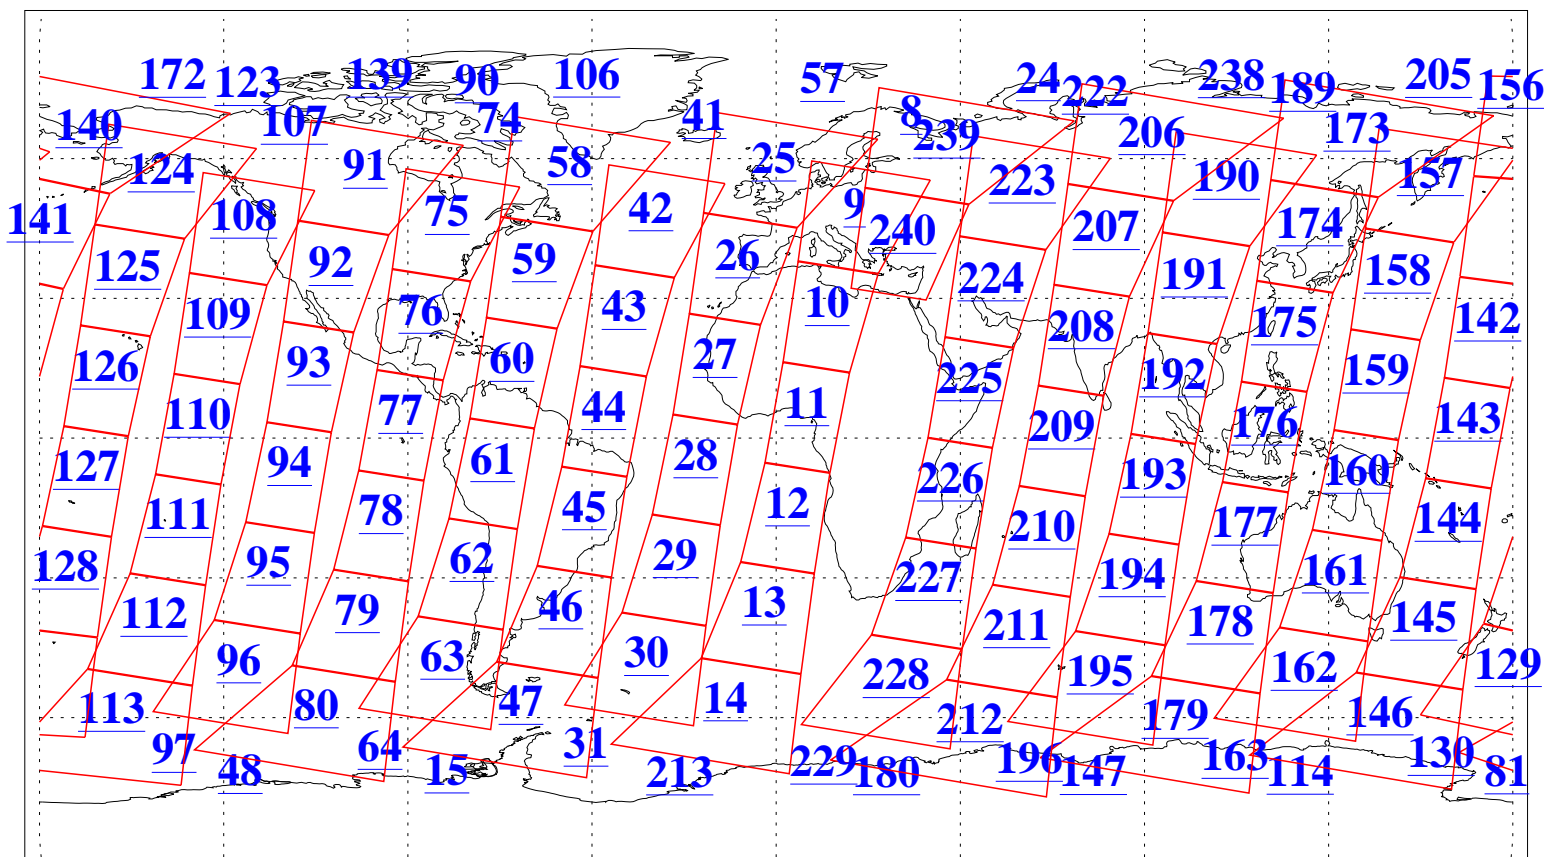

L1B Availability
AMSU Granules: 240
HSB Granules: 0
AIRS Granules: 240

6 Sep 2020
DoY 250
Aqua Day 6700
Granules: 1 to 120

Granules: 121 to 240

Legend: AMSU Available, HSB Available, AIRS Available

L1B Availability
 AMSU Granules: 240
 HSB Granules: 0
 AIRS Granules: 240

6 Sep 2020
 DoY 250
 Aqua Day 6700

Ascending Granules

Descending Granules

Legend: AMSU Available, HSB Available, AIRS Available

L1B Availability
 AMSU Granules: 240
 HSB Granules: 0
 AIRS Granules: 240

6 Sep 2020
 DoY 250
 Aqua Day 6700

Northern Hemisphere Granules

Southern Hemisphere Granules

Legend: AMSU Available, HSB Available, AIRS Available