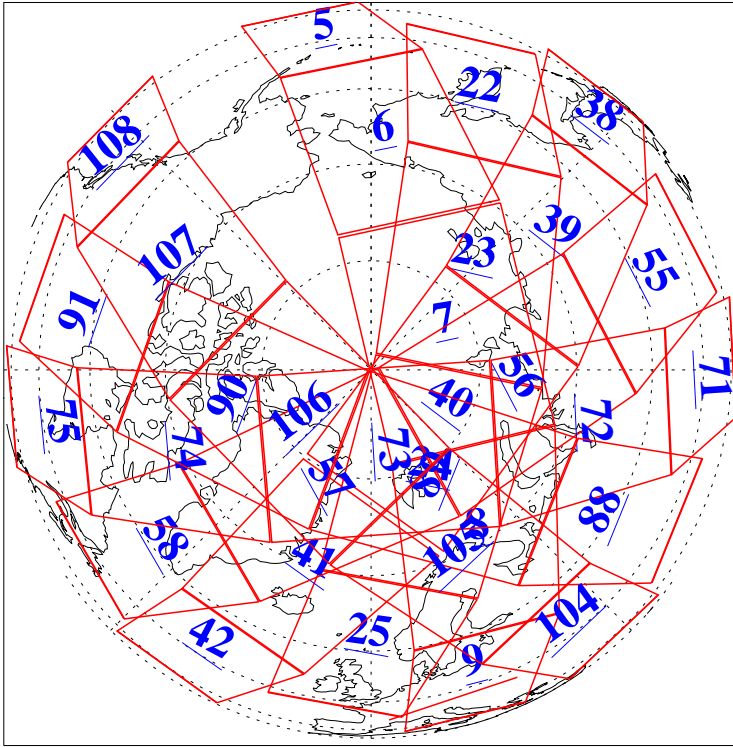

L1B Availability
AMSU Granules: 240
HSB Granules: 0
AIRS Granules: 240

6 Sep 2020
DoY 250
Aqua Day 6700
Granules: 1 to 120

Granules: 121 to 240

Legend: AMSU Available, HSB Available, AIRS Available

L1B Availability
 AMSU Granules: 240
 HSB Granules: 0
 AIRS Granules: 240

6 Sep 2020
 DoY 250
 Aqua Day 6700

Ascending Granules

Descending Granules

Legend: AMSU Available, HSB Available, AIRS Available

L1B Availability
 AMSU Granules: 240
 HSB Granules: 0
 AIRS Granules: 240

6 Sep 2020
 DoY 250
 Aqua Day 6700

Northern Hemisphere Granules

Southern Hemisphere Granules

Legend: AMSU Available, HSB Available, AIRS Available