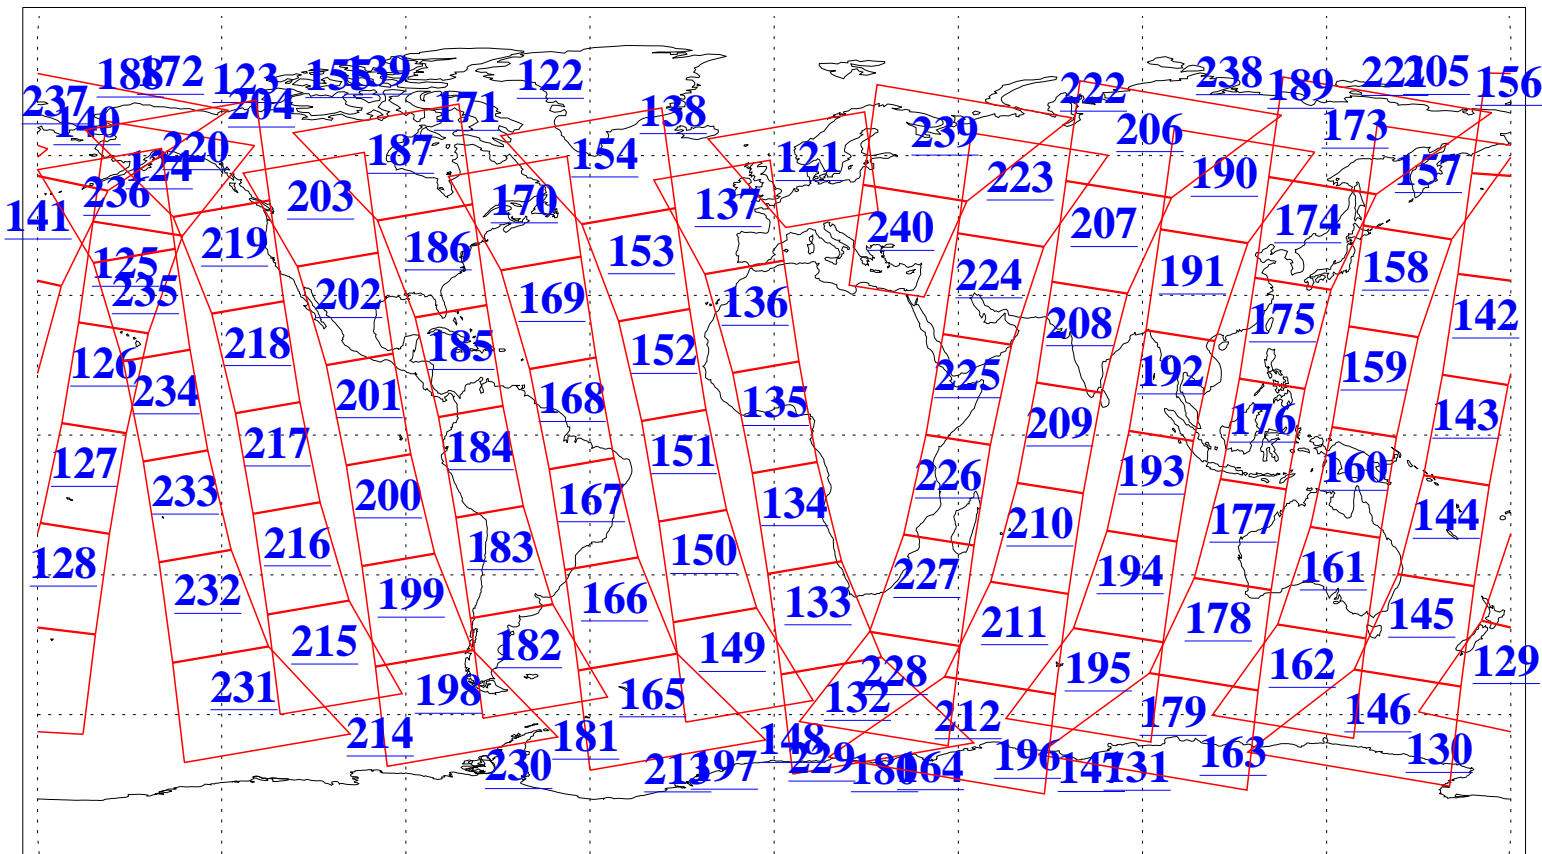

L1B Availability
AMSU Granules: 240
HSB Granules: 0
AIRS Granules: 240

6 Sep 2020
DoY 250
Aqua Day 6700
Granules: 1 to 120

Granules: 121 to 240

Legend: AMSU Available, HSB Available, AIRS Available

L1B Availability
 AMSU Granules: 240
 HSB Granules: 0
 AIRS Granules: 240

6 Sep 2020
 DoY 250
 Aqua Day 6700

Ascending Granules

Descending Granules

Legend: AMSU Available, HSB Available, AIRS Available

L1B Availability
 AMSU Granules: 240
 HSB Granules: 0
 AIRS Granules: 240

6 Sep 2020
 DoY 250
 Aqua Day 6700

Northern Hemisphere Granules

Southern Hemisphere Granules

Legend: AMSU Available, HSB Available, AIRS Available