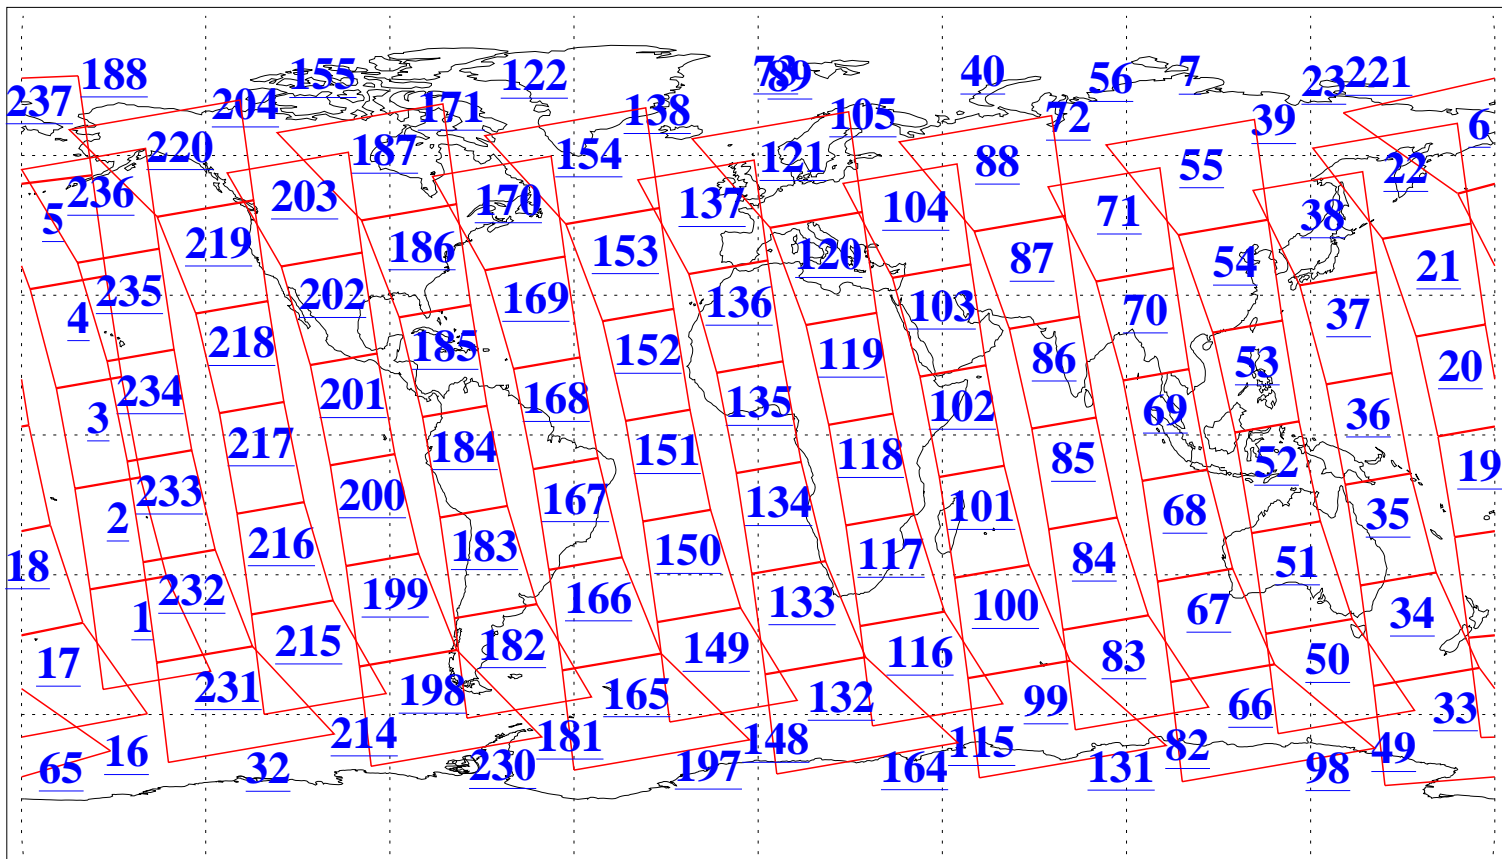

L1B Availability
AMSU Granules: 240
HSB Granules: 0
AIRS Granules: 240

6 Sep 2020
DoY 250
Aqua Day 6700
Granules: 1 to 120

Granules: 121 to 240

Legend: AMSU Available, HSB Available, AIRS Available

L1B Availability
 AMSU Granules: 240
 HSB Granules: 0
 AIRS Granules: 240

6 Sep 2020
 DoY 250
 Aqua Day 6700

Ascending Granules

Descending Granules

Legend: AMSU Available, HSB Available, AIRS Available

L1B Availability
 AMSU Granules: 240
 HSB Granules: 0
 AIRS Granules: 240

6 Sep 2020
 DoY 250
 Aqua Day 6700

Northern Hemisphere Granules

Southern Hemisphere Granules

Legend: AMSU Available, HSB Available, AIRS Available