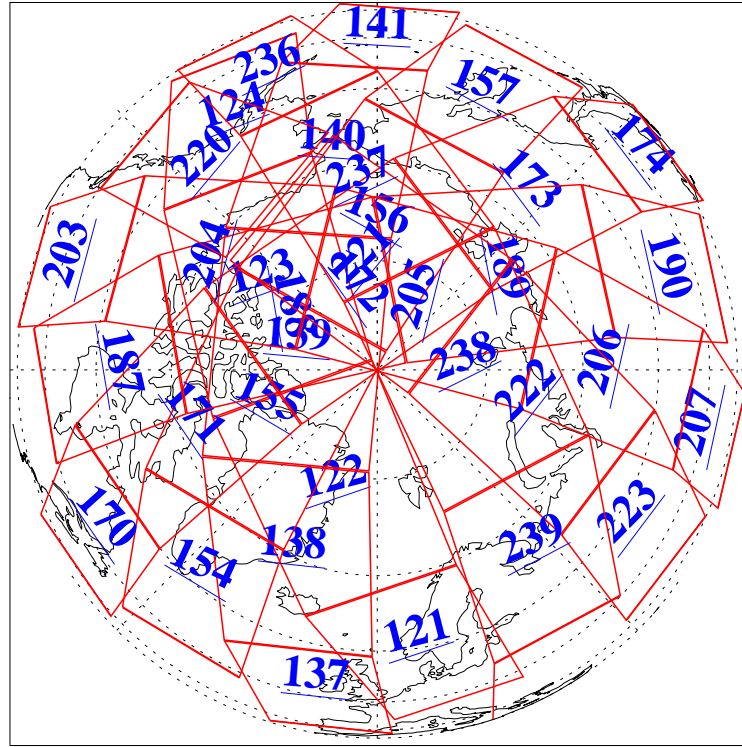

6 Sep 2020
 DoY 250
 Aqua Day 6700

Ascending Granules

Descending Granules

Legend: AMSU Available, HSB Available, AIRS Available

L1B Availability
 AMSU Granules: 240
 HSB Granules: 0
 AIRS Granules: 240

6 Sep 2020
 DoY 250
 Aqua Day 6700

Northern Hemisphere Granules

Southern Hemisphere Granules

Legend: AMSU Available, HSB Available, AIRS Available