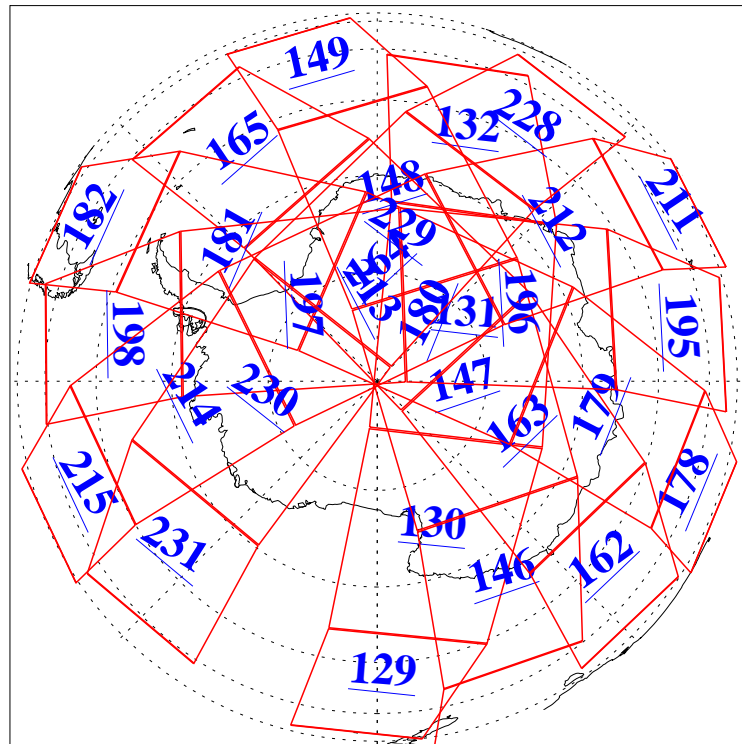

6 Sep 2020
 DoY 250
 Aqua Day 6700

Ascending Granules

Descending Granules

Legend: AMSU Available, HSB Available, AIRS Available

L1B Availability
 AMSU Granules: 240
 HSB Granules: 0
 AIRS Granules: 240

6 Sep 2020
 DoY 250
 Aqua Day 6700

Northern Hemisphere Granules

Southern Hemisphere Granules

Legend: AMSU Available, HSB Available, AIRS Available