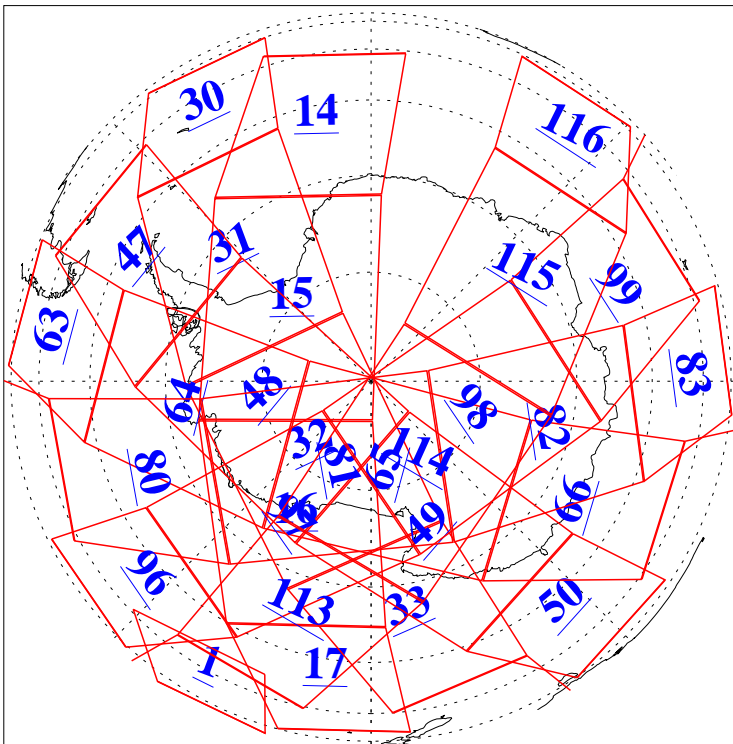

L1B Availability
AMSU Granules: 240
HSB Granules: 0
AIRS Granules: 240

6 Sep 2020
DoY 250
Aqua Day 6700
Granules: 1 to 120

Granules: 121 to 240

Legend: AMSU Available, HSB Available, AIRS Available

L1B Availability
 AMSU Granules: 240
 HSB Granules: 0
 AIRS Granules: 240

6 Sep 2020
 DoY 250
 Aqua Day 6700

Ascending Granules

Descending Granules

Legend: AMSU Available, HSB Available, AIRS Available

L1B Availability
 AMSU Granules: 240
 HSB Granules: 0
 AIRS Granules: 240

6 Sep 2020
 DoY 250
 Aqua Day 6700

Northern Hemisphere Granules

Southern Hemisphere Granules

Legend: AMSU Available, HSB Available, AIRS Available