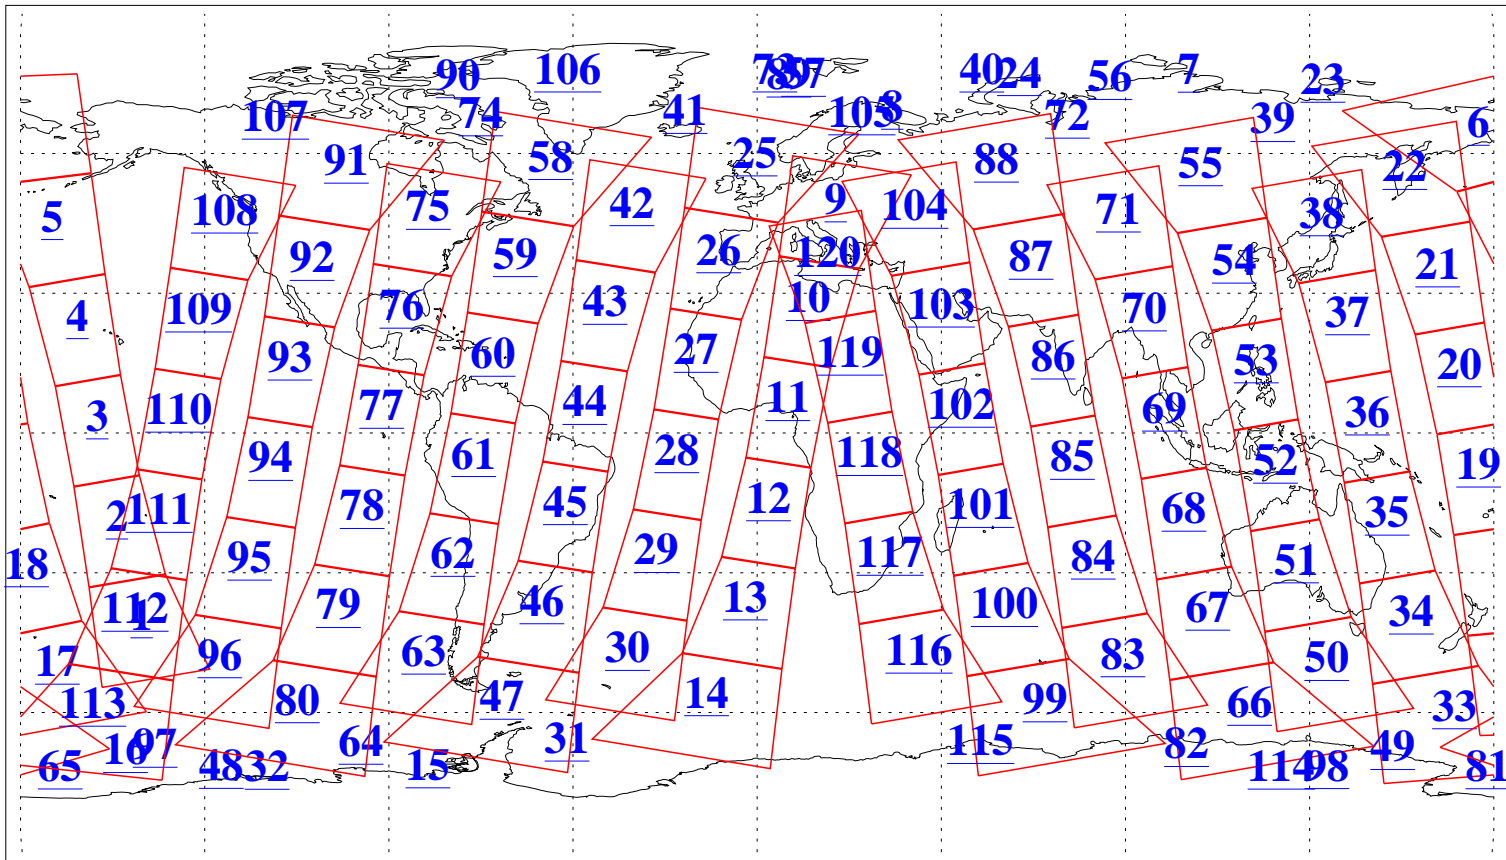

L1B Availability
AMSU Granules: 240
HSB Granules: 0
AIRS Granules: 240

6 Sep 2020
DoY 250
Aqua Day 6700
Granules: 1 to 120

Granules: 121 to 240

Legend: AMSU Available, HSB Available, AIRS Available

L1B Availability
 AMSU Granules: 240
 HSB Granules: 0
 AIRS Granules: 240

6 Sep 2020
 DoY 250
 Aqua Day 6700

Ascending Granules

Descending Granules

Legend: AMSU Available, HSB Available, AIRS Available

L1B Availability
 AMSU Granules: 240
 HSB Granules: 0
 AIRS Granules: 240

6 Sep 2020
 DoY 250
 Aqua Day 6700

Northern Hemisphere Granules

Southern Hemisphere Granules

Legend: AMSU Available, HSB Available, AIRS Available