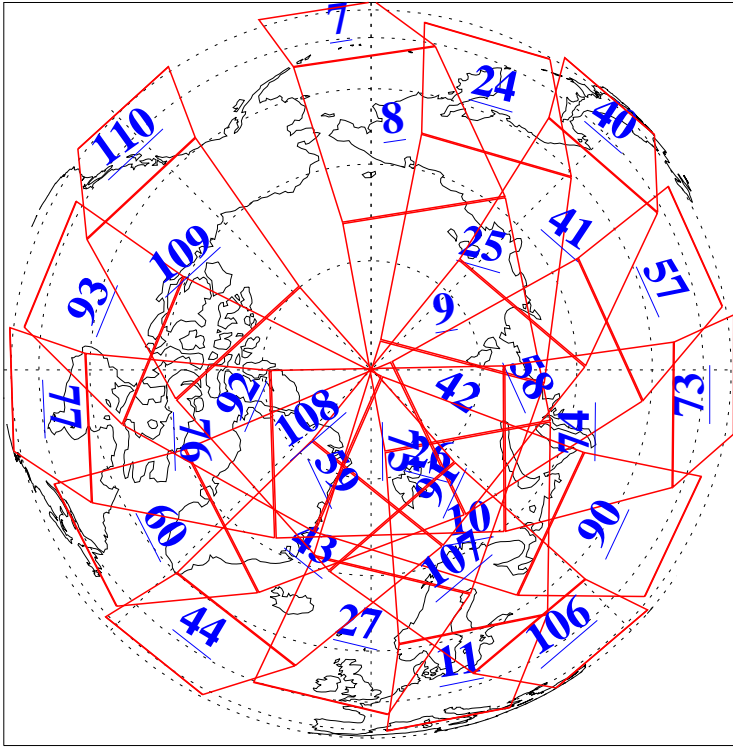

L1B Availability
AMSU Granules: 238
HSB Granules: 0
AIRS Granules: 240

4 Sep 2020
DoY 248
Aqua Day 6698
Granules: 1 to 120

Granules: 121 to 240

Legend: AMSU Available, HSB Available, AIRS Available

L1B Availability
 AMSU Granules: 238
 HSB Granules: 0
 AIRS Granules: 240

4 Sep 2020
 DoY 248
 Aqua Day 6698

Ascending Granules

Descending Granules

Legend: AMSU Available, *HSB Available*, AIRS Available

L1B Availability
 AMSU Granules: 238
 HSB Granules: 0
 AIRS Granules: 240

4 Sep 2020
 DoY 248
 Aqua Day 6698

Northern Hemisphere Granules

Southern Hemisphere Granules

Legend: AMSU Available, HSB Available, **AIRS Available**