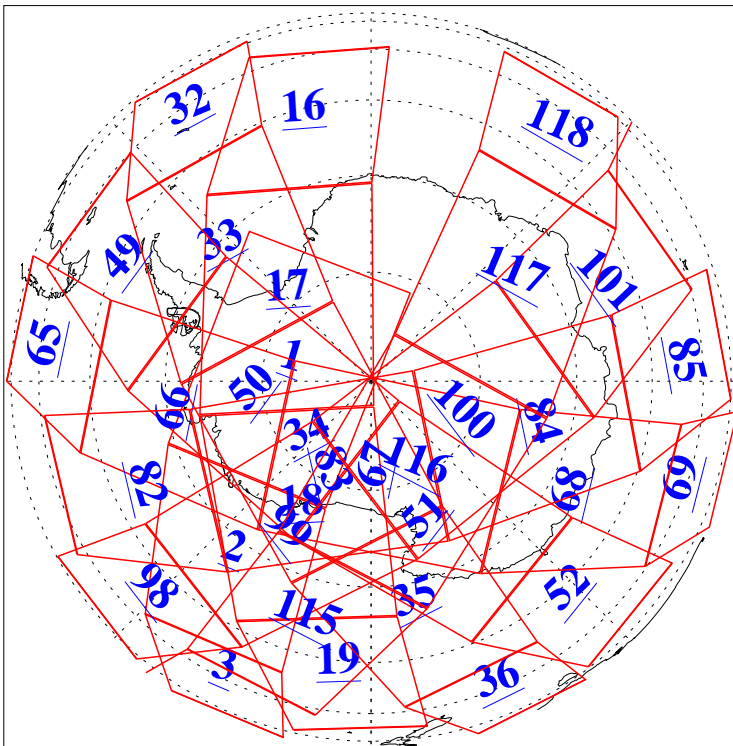

L1B Availability
AMSU Granules: 238
HSB Granules: 0
AIRS Granules: 240

4 Sep 2020
DoY 248
Aqua Day 6698
Granules: 1 to 120

Granules: 121 to 240

Legend: AMSU Available, HSB Available, AIRS Available

L1B Availability
 AMSU Granules: 238
 HSB Granules: 0
 AIRS Granules: 240

4 Sep 2020
 DoY 248
 Aqua Day 6698

Ascending Granules

Descending Granules

Legend: AMSU Available, *HSB Available*, AIRS Available

L1B Availability
 AMSU Granules: 238
 HSB Granules: 0
 AIRS Granules: 240

4 Sep 2020
 DoY 248
 Aqua Day 6698

Northern Hemisphere Granules

Southern Hemisphere Granules

Legend: AMSU Available, HSB Available, **AIRS Available**