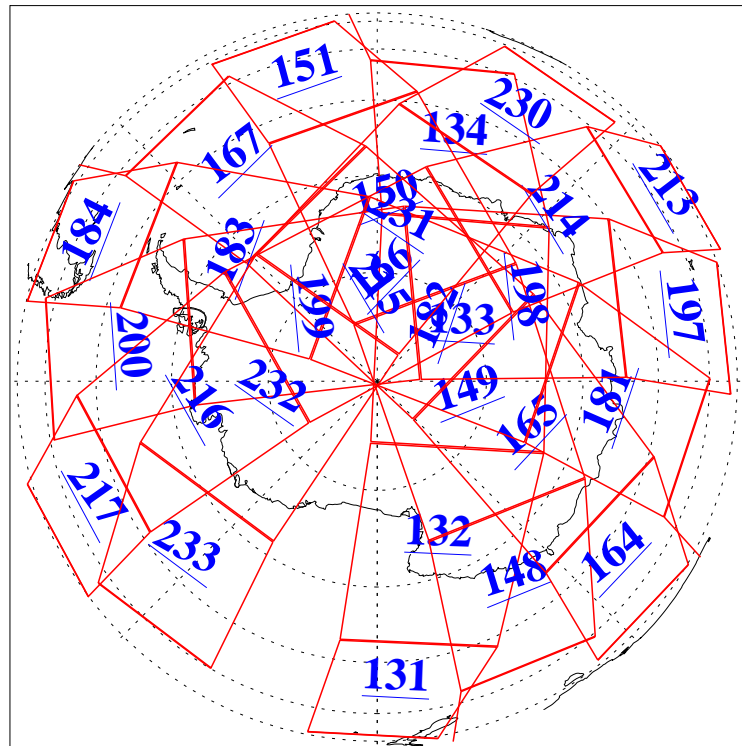

4 Sep 2020
 DoY 248
 Aqua Day 6698

Ascending Granules

Descending Granules

Legend: AMSU Available, *HSB Available*, AIRS Available

L1B Availability
 AMSU Granules: 238
 HSB Granules: 0
 AIRS Granules: 240

4 Sep 2020
 DoY 248
 Aqua Day 6698

Northern Hemisphere Granules

Southern Hemisphere Granules

Legend: AMSU Available, HSB Available, **AIRS Available**