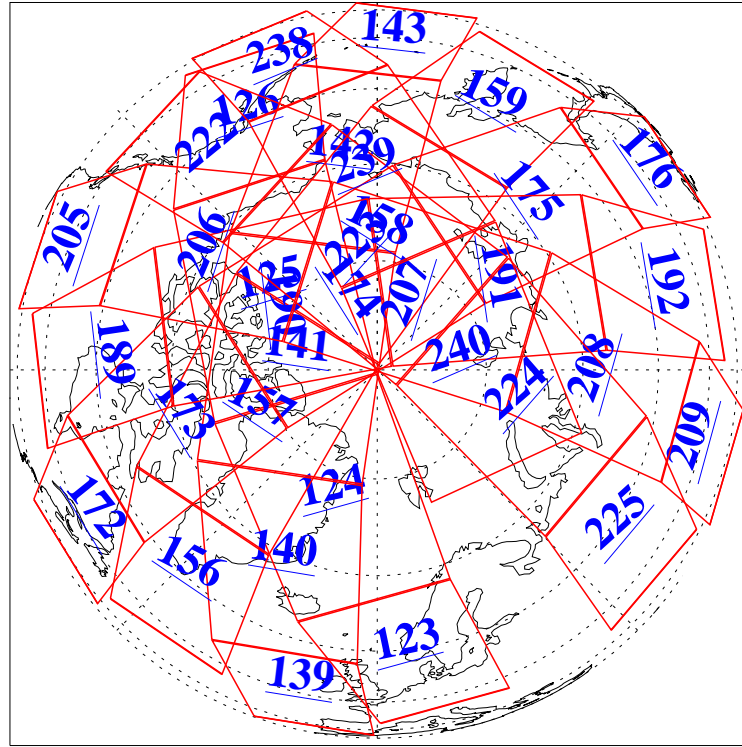

4 Sep 2020
 DoY 248
 Aqua Day 6698

Ascending Granules

Descending Granules

Legend: AMSU Available, *HSB Available*, AIRS Available

L1B Availability
 AMSU Granules: 238
 HSB Granules: 0
 AIRS Granules: 240

4 Sep 2020
 DoY 248
 Aqua Day 6698

Northern Hemisphere Granules

Southern Hemisphere Granules

Legend: AMSU Available, HSB Available, **AIRS Available**