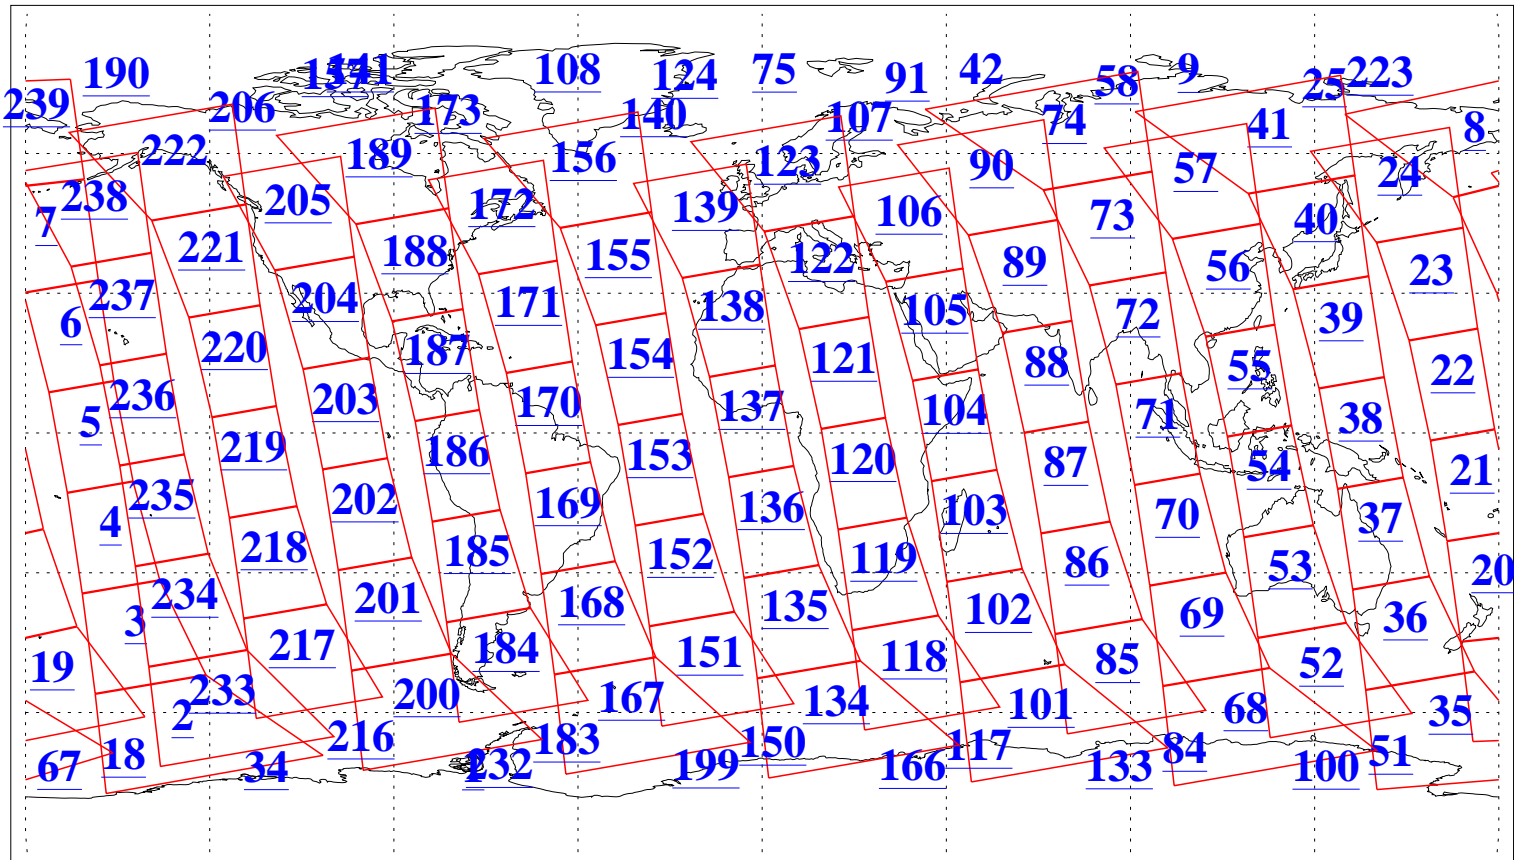

L1B Availability
AMSU Granules: 238
HSB Granules: 0
AIRS Granules: 240

4 Sep 2020
DoY 248
Aqua Day 6698
Granules: 1 to 120

Granules: 121 to 240

Legend: AMSU Available, HSB Available, AIRS Available

L1B Availability
 AMSU Granules: 238
 HSB Granules: 0
 AIRS Granules: 240

4 Sep 2020
 DoY 248
 Aqua Day 6698

Ascending Granules

Descending Granules

Legend: AMSU Available, *HSB Available*, AIRS Available

L1B Availability
 AMSU Granules: 238
 HSB Granules: 0
 AIRS Granules: 240

4 Sep 2020
 DoY 248
 Aqua Day 6698

Northern Hemisphere Granules

Southern Hemisphere Granules

Legend: AMSU Available, HSB Available, **AIRS Available**