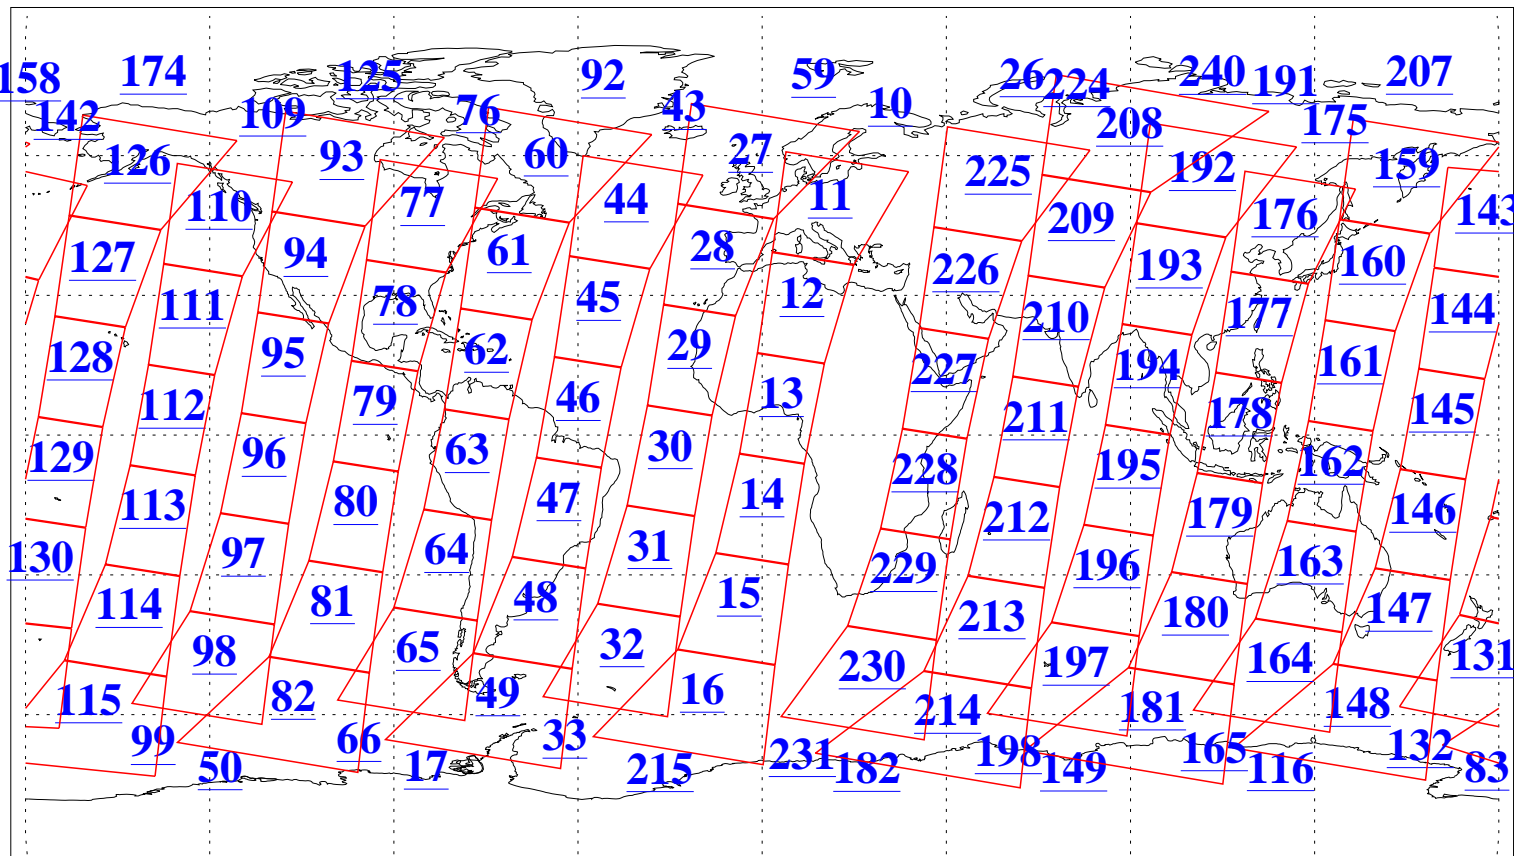

L1B Availability
AMSU Granules: 238
HSB Granules: 0
AIRS Granules: 240

4 Sep 2020
DoY 248
Aqua Day 6698
Granules: 1 to 120

Granules: 121 to 240

Legend: AMSU Available, HSB Available, AIRS Available

L1B Availability
 AMSU Granules: 238
 HSB Granules: 0
 AIRS Granules: 240

4 Sep 2020
 DoY 248
 Aqua Day 6698

Ascending Granules

Descending Granules

Legend: AMSU Available, *HSB Available*, AIRS Available

L1B Availability
 AMSU Granules: 238
 HSB Granules: 0
 AIRS Granules: 240

4 Sep 2020
 DoY 248
 Aqua Day 6698

Northern Hemisphere Granules

Southern Hemisphere Granules

Legend: AMSU Available, HSB Available, **AIRS Available**