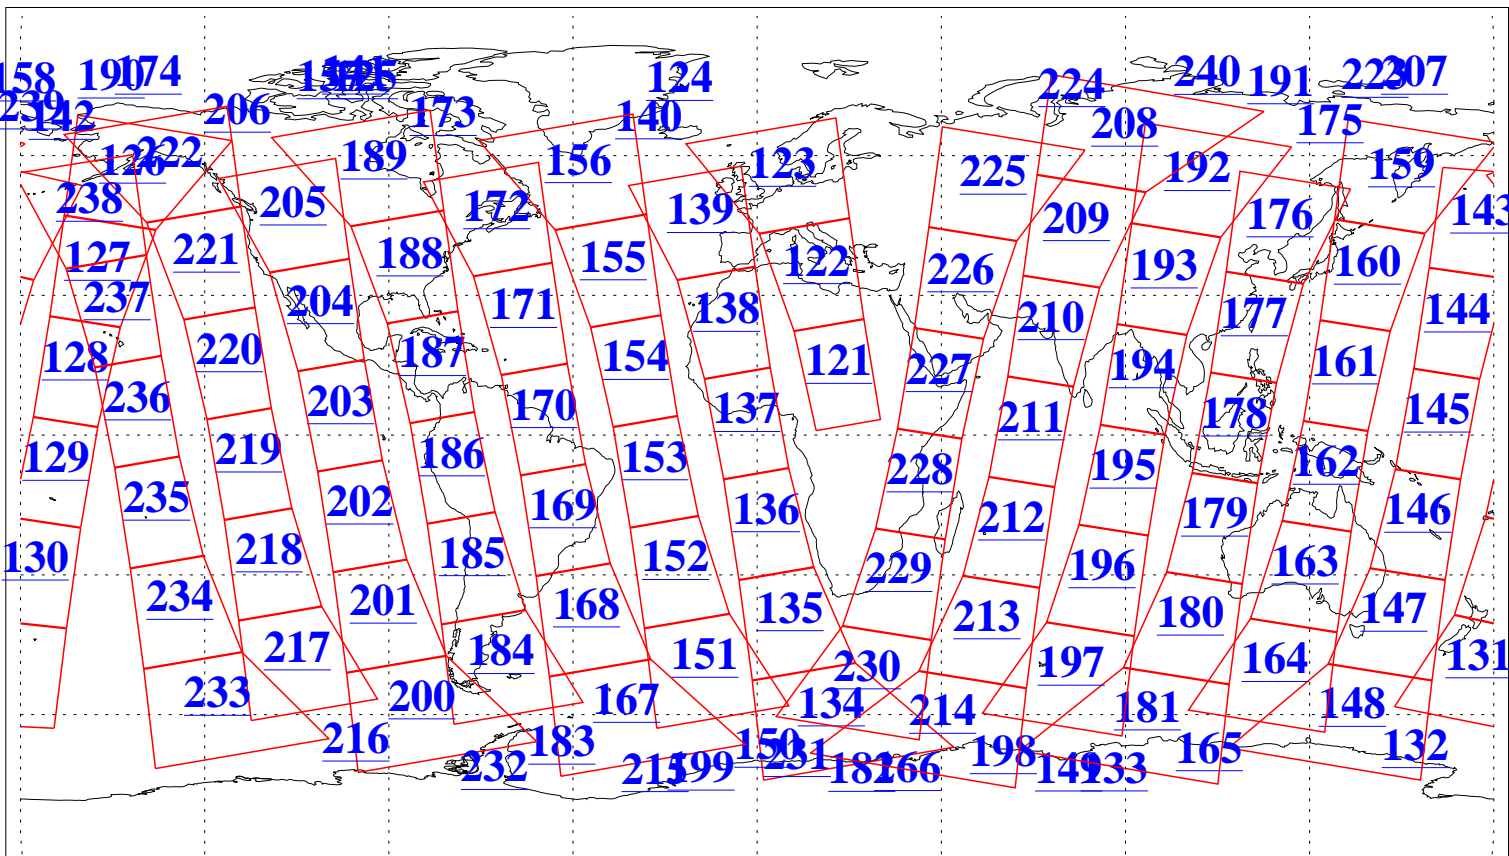

L1B Availability
AMSU Granules: 238
HSB Granules: 0
AIRS Granules: 240

4 Sep 2020
DoY 248
Aqua Day 6698
Granules: 1 to 120

Granules: 121 to 240

Legend: AMSU Available, HSB Available, AIRS Available

L1B Availability
 AMSU Granules: 238
 HSB Granules: 0
 AIRS Granules: 240

4 Sep 2020
 DoY 248
 Aqua Day 6698

Ascending Granules

Descending Granules

Legend: AMSU Available, *HSB Available*, AIRS Available

L1B Availability
 AMSU Granules: 238
 HSB Granules: 0
 AIRS Granules: 240

4 Sep 2020
 DoY 248
 Aqua Day 6698

Northern Hemisphere Granules

Southern Hemisphere Granules

Legend: AMSU Available, HSB Available, **AIRS Available**