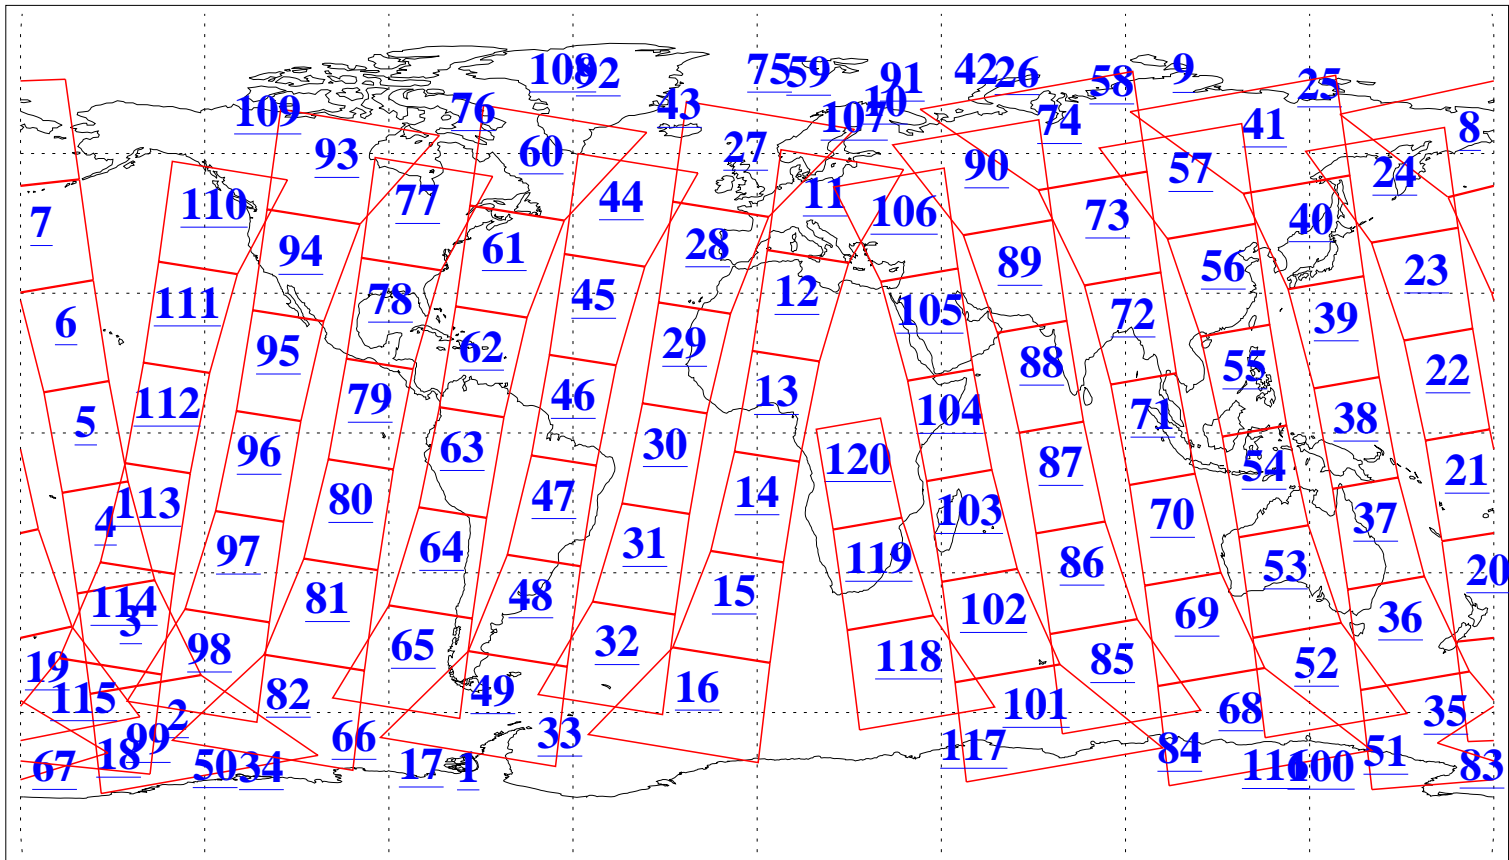

L1B Availability
AMSU Granules: 238
HSB Granules: 0
AIRS Granules: 240

4 Sep 2020
DoY 248
Aqua Day 6698
Granules: 1 to 120

Granules: 121 to 240

Legend: AMSU Available, HSB Available, AIRS Available

L1B Availability
 AMSU Granules: 238
 HSB Granules: 0
 AIRS Granules: 240

4 Sep 2020
 DoY 248
 Aqua Day 6698

Ascending Granules

Descending Granules

Legend: AMSU Available, *HSB Available*, AIRS Available

L1B Availability
 AMSU Granules: 238
 HSB Granules: 0
 AIRS Granules: 240

4 Sep 2020
 DoY 248
 Aqua Day 6698

Northern Hemisphere Granules

Southern Hemisphere Granules

Legend: AMSU Available, HSB Available, **AIRS Available**