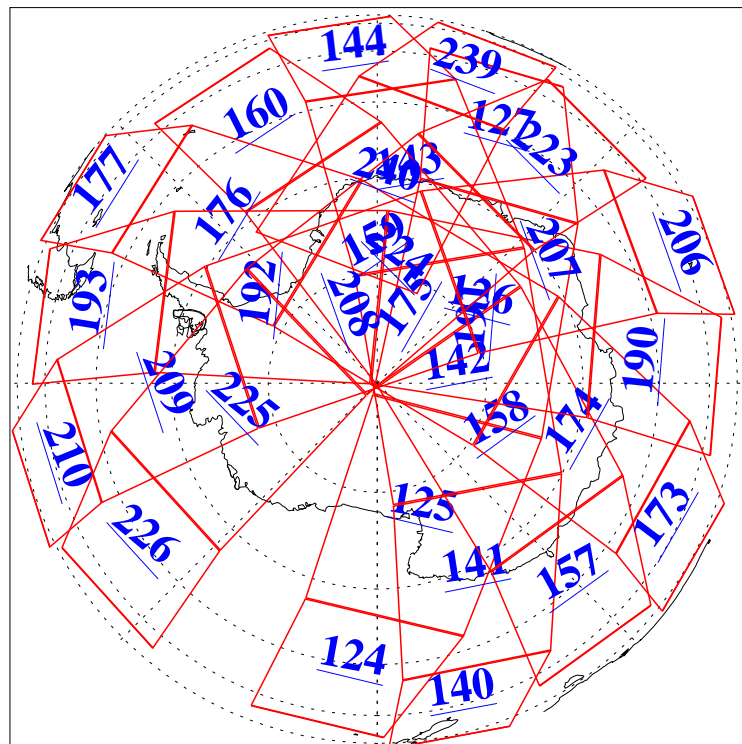

L1B Availability
 AMSU Granules: 239
 HSB Granules: 0
 AIRS Granules: 240

3 Sep 2020
 DoY 247
 Aqua Day 6697
 Granules: 1 to 120

Granules: 121 to 240

Legend: AMSU Available, *HSB Available*, *AIRS Available*

L1B Availability
AMSU Granules: 239
HSB Granules: 0
AIRS Granules: 240

3 Sep 2020
DoY 247
Aqua Day 6697

Ascending Granules

Descending Granules

Legend: AMSU Available, HSB Available, AIRS Available

L1B Availability
 AMSU Granules: 239
 HSB Granules: 0
 AIRS Granules: 240

3 Sep 2020
 DoY 247
 Aqua Day 6697

Northern Hemisphere Granules

Southern Hemisphere Granules

Legend: AMSU Available, HSB Available, AIRS Available