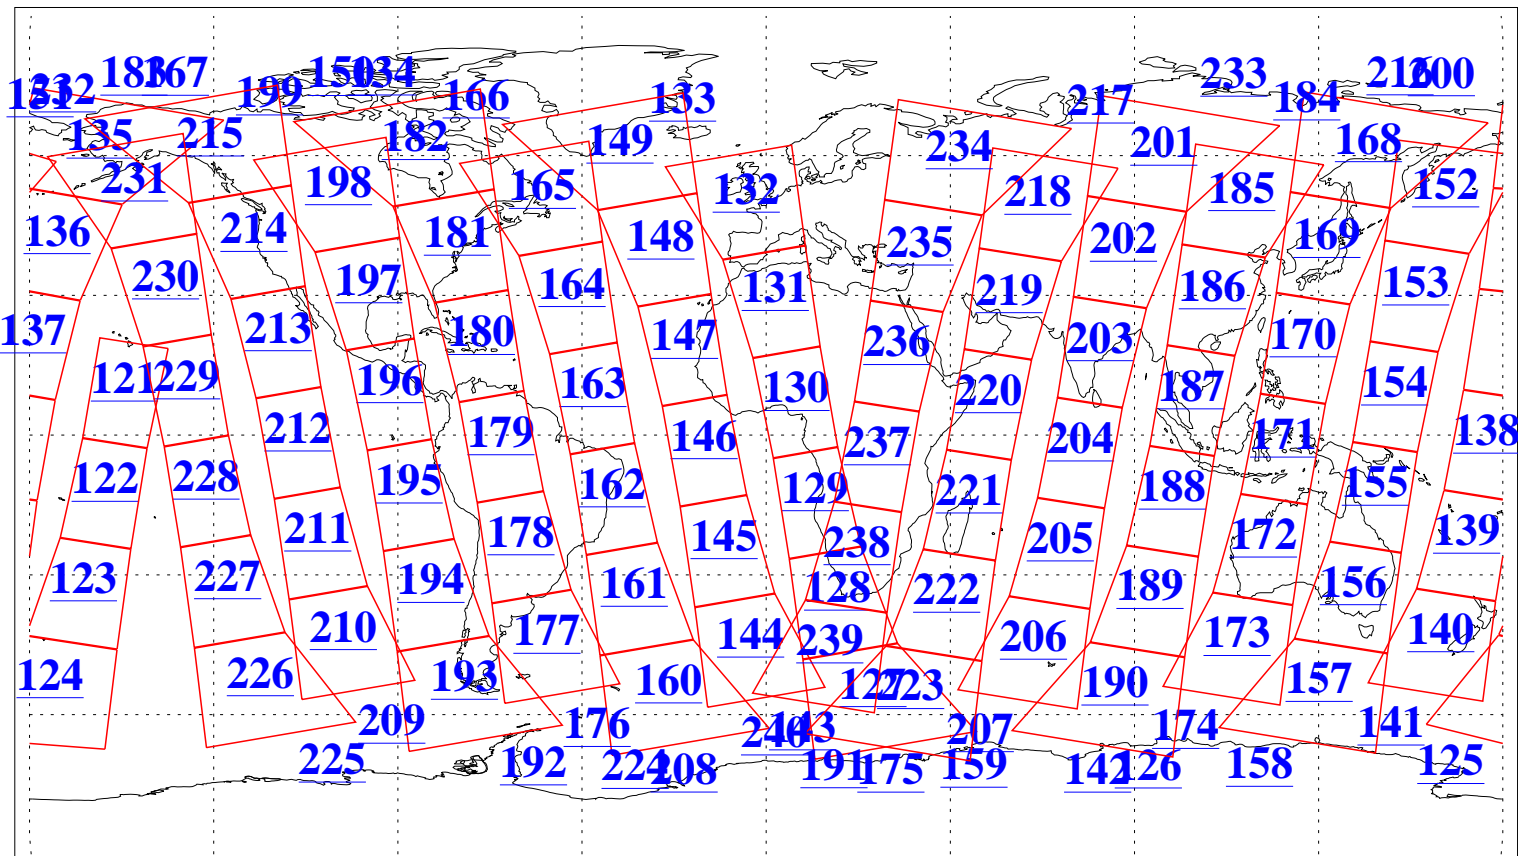

L1B Availability
 AMSU Granules: 239
 HSB Granules: 0
 AIRS Granules: 240

3 Sep 2020
 DoY 247
 Aqua Day 6697
 Granules: 1 to 120

Granules: 121 to 240

Legend: AMSU Available, *HSB Available*, *AIRS Available*

L1B Availability
AMSU Granules: 239
HSB Granules: 0
AIRS Granules: 240

3 Sep 2020
DoY 247
Aqua Day 6697

Ascending Granules

Descending Granules

Legend: AMSU Available, HSB Available, AIRS Available

L1B Availability
 AMSU Granules: 239
 HSB Granules: 0
 AIRS Granules: 240

3 Sep 2020
 DoY 247
 Aqua Day 6697

Northern Hemisphere Granules

Southern Hemisphere Granules

Legend: AMSU Available, HSB Available, AIRS Available