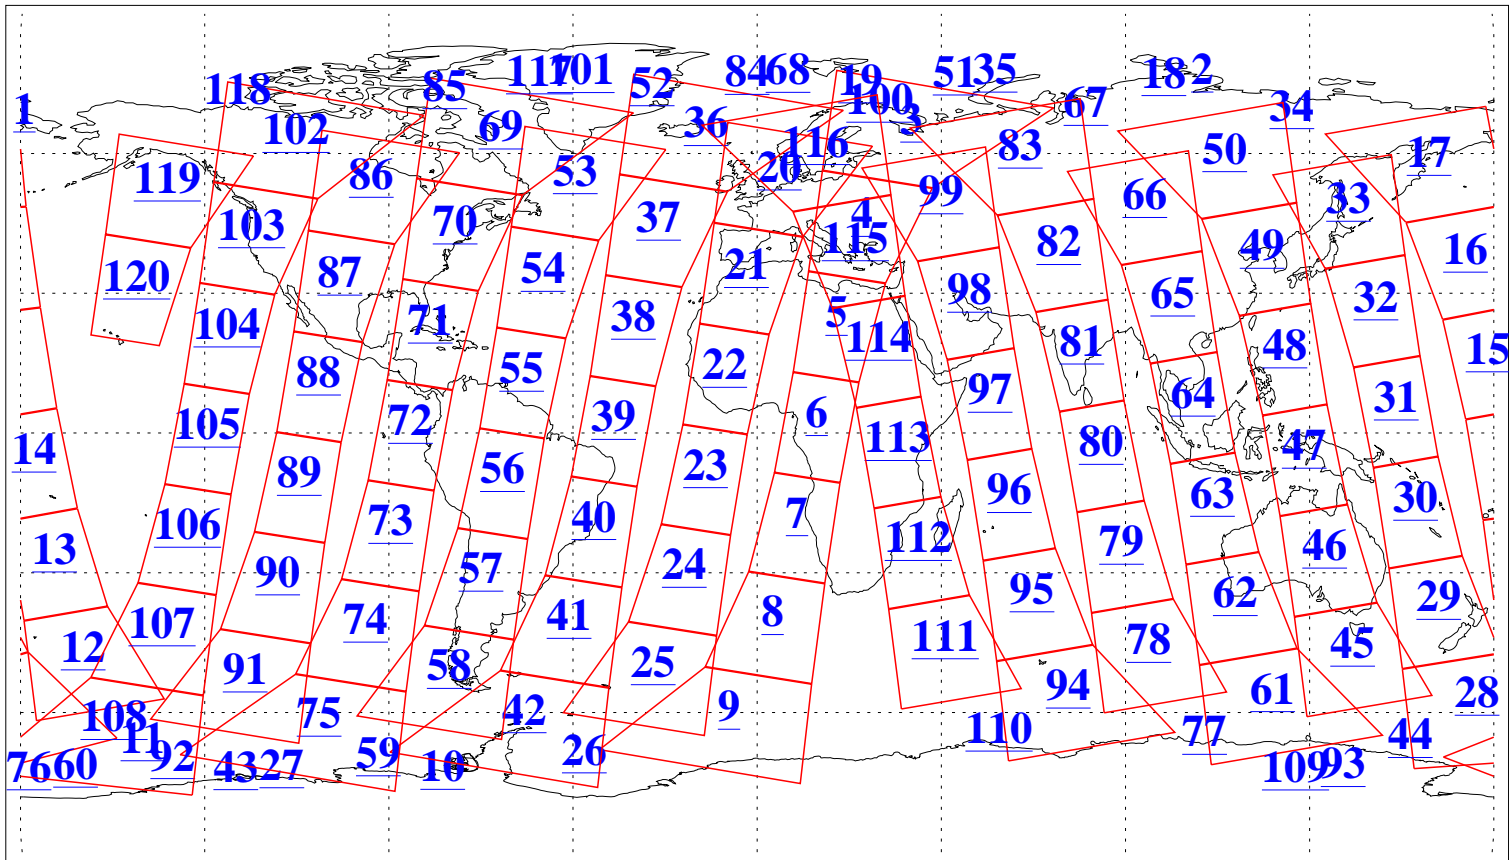

L1B Availability
 AMSU Granules: 239
 HSB Granules: 0
 AIRS Granules: 240

3 Sep 2020
 DoY 247
 Aqua Day 6697
 Granules: 1 to 120

Granules: 121 to 240

Legend: AMSU Available, *HSB Available*, *AIRS Available*

L1B Availability
AMSU Granules: 239
HSB Granules: 0
AIRS Granules: 240

3 Sep 2020
DoY 247
Aqua Day 6697

Ascending Granules

Descending Granules

Legend: AMSU Available, HSB Available, AIRS Available

L1B Availability
 AMSU Granules: 239
 HSB Granules: 0
 AIRS Granules: 240

3 Sep 2020
 DoY 247
 Aqua Day 6697

Northern Hemisphere Granules

Southern Hemisphere Granules

Legend: AMSU Available, HSB Available, AIRS Available