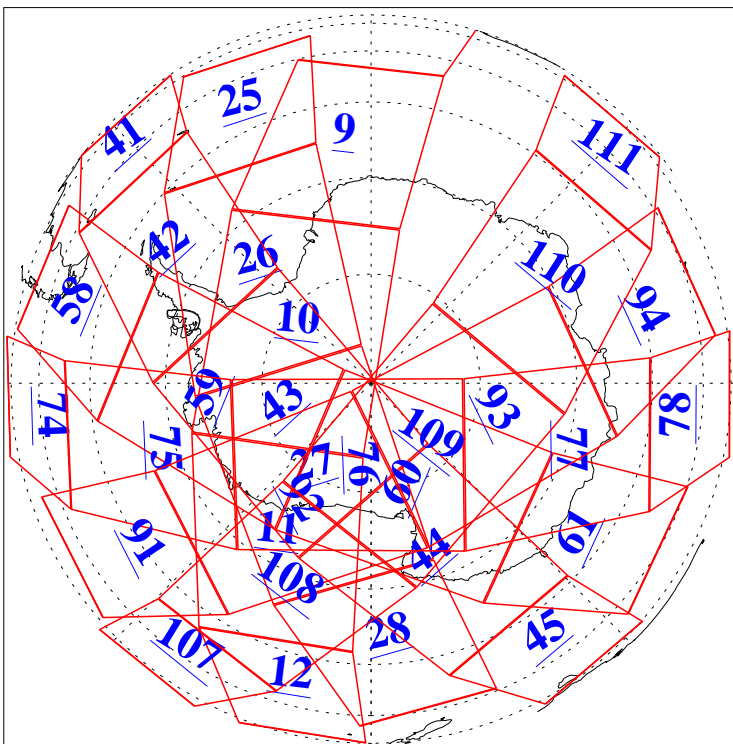

L1B Availability
 AMSU Granules: 239
 HSB Granules: 0
 AIRS Granules: 240

3 Sep 2020
 DoY 247
 Aqua Day 6697
 Granules: 1 to 120

Granules: 121 to 240

Legend: AMSU Available, *HSB Available*, *AIRS Available*

L1B Availability
AMSU Granules: 239
HSB Granules: 0
AIRS Granules: 240

3 Sep 2020
DoY 247
Aqua Day 6697

Ascending Granules

Descending Granules

Legend: AMSU Available, HSB Available, AIRS Available

L1B Availability
 AMSU Granules: 239
 HSB Granules: 0
 AIRS Granules: 240

3 Sep 2020
 DoY 247
 Aqua Day 6697

Northern Hemisphere Granules

Southern Hemisphere Granules

Legend: AMSU Available, HSB Available, AIRS Available