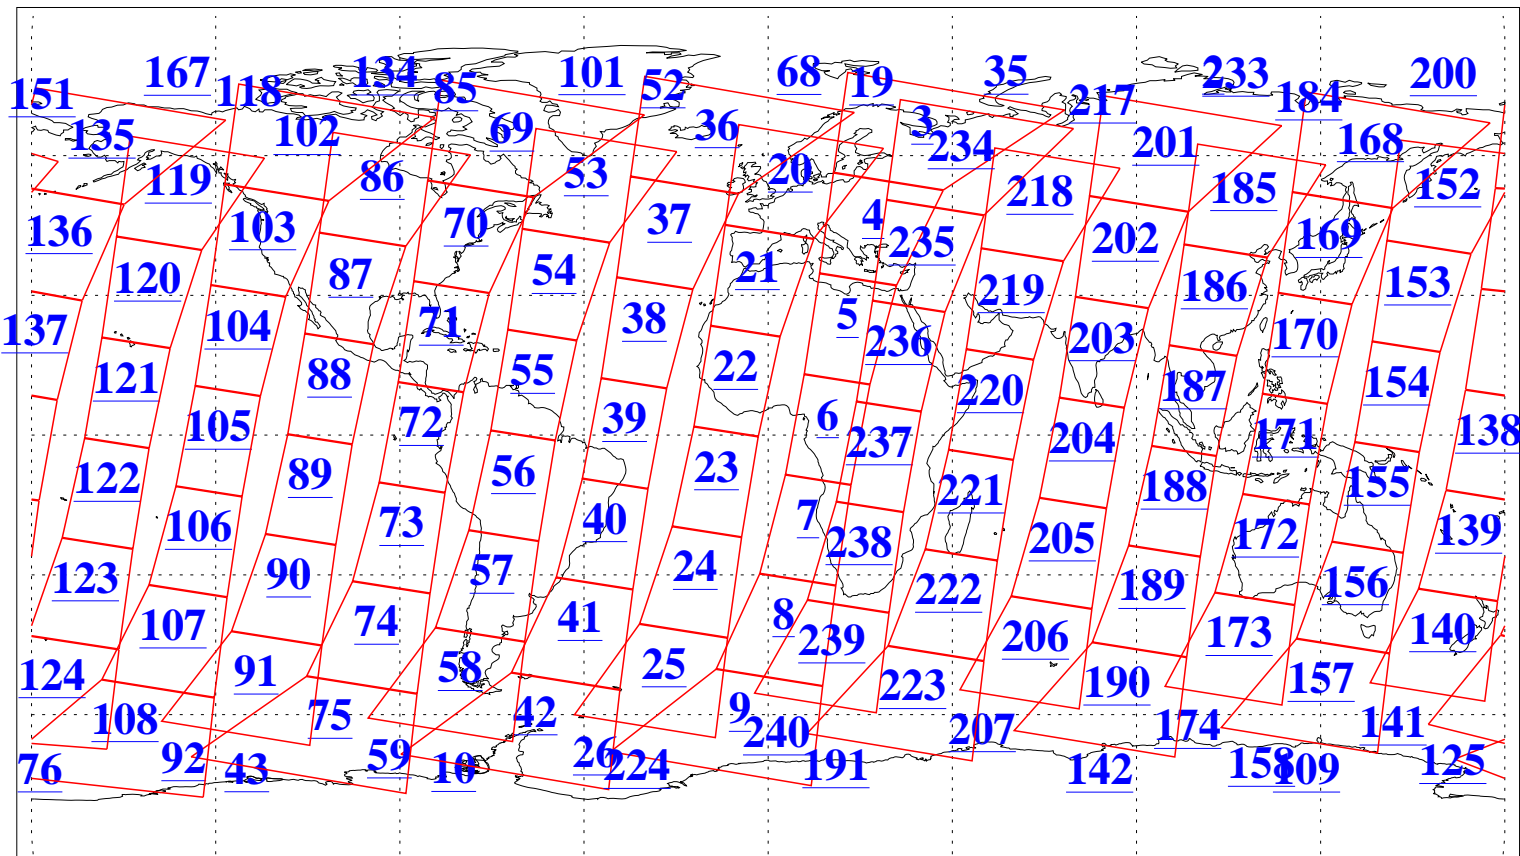

L1B Availability
 AMSU Granules: 239
 HSB Granules: 0
 AIRS Granules: 240

3 Sep 2020
 DoY 247
 Aqua Day 6697
 Granules: 1 to 120

Granules: 121 to 240

Legend: AMSU Available, *HSB Available*, *AIRS Available*

L1B Availability
AMSU Granules: 239
HSB Granules: 0
AIRS Granules: 240

3 Sep 2020
DoY 247
Aqua Day 6697

Ascending Granules

Descending Granules

Legend: AMSU Available, HSB Available, AIRS Available

L1B Availability
 AMSU Granules: 239
 HSB Granules: 0
 AIRS Granules: 240

3 Sep 2020
 DoY 247
 Aqua Day 6697

Northern Hemisphere Granules

Southern Hemisphere Granules

Legend: AMSU Available, HSB Available, AIRS Available