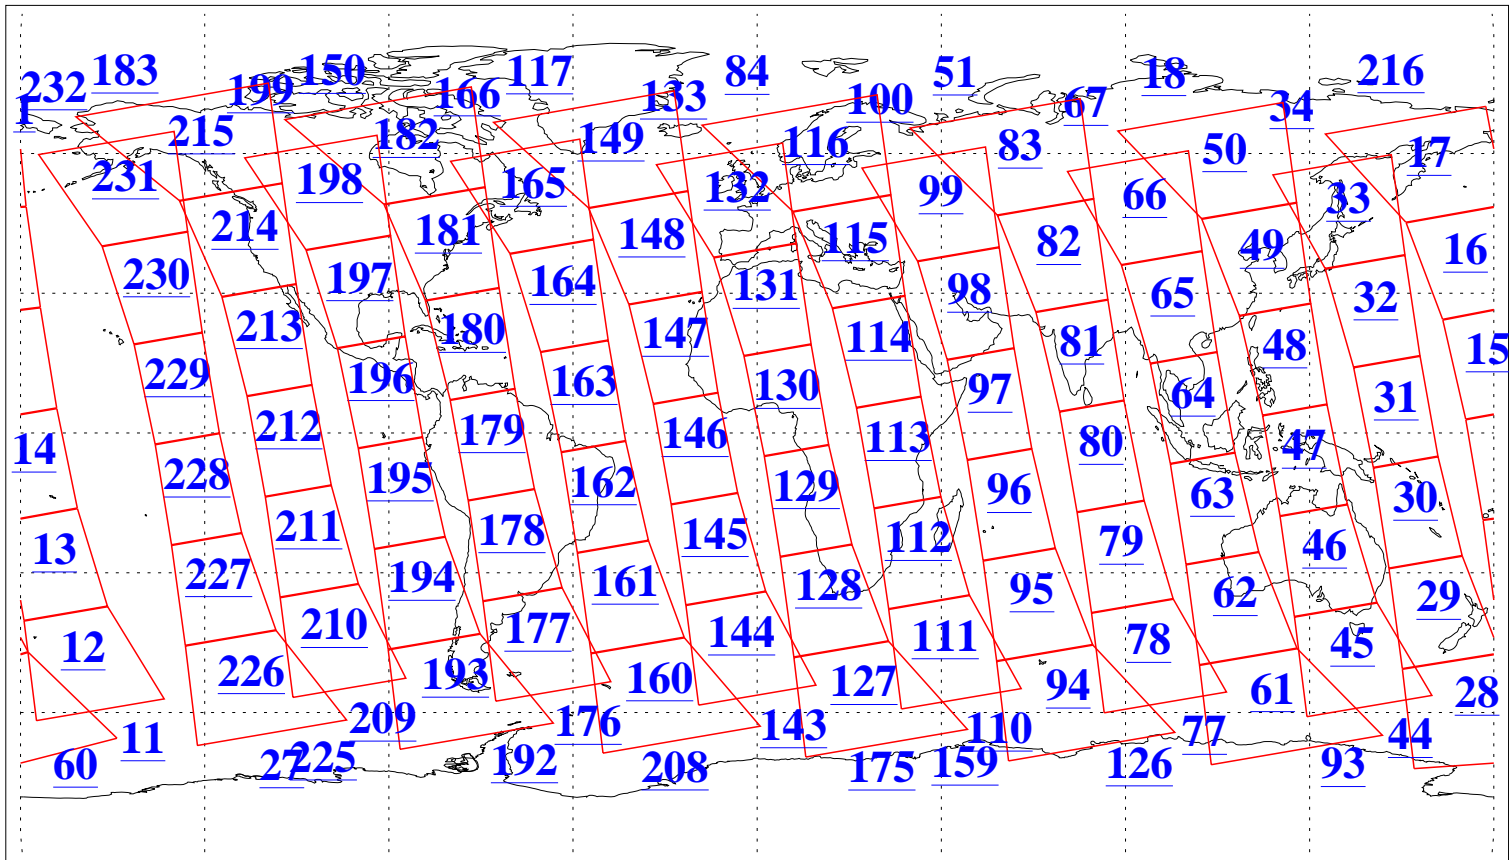

L1B Availability
 AMSU Granules: 239
 HSB Granules: 0
 AIRS Granules: 240

3 Sep 2020
 DoY 247
 Aqua Day 6697
 Granules: 1 to 120

Granules: 121 to 240

Legend: AMSU Available, *HSB Available*, *AIRS Available*

L1B Availability
AMSU Granules: 239
HSB Granules: 0
AIRS Granules: 240

3 Sep 2020
DoY 247
Aqua Day 6697

Ascending Granules

Descending Granules

Legend: AMSU Available, HSB Available, AIRS Available

L1B Availability
 AMSU Granules: 239
 HSB Granules: 0
 AIRS Granules: 240

3 Sep 2020
 DoY 247
 Aqua Day 6697

Northern Hemisphere Granules

Southern Hemisphere Granules

Legend: AMSU Available, HSB Available, AIRS Available