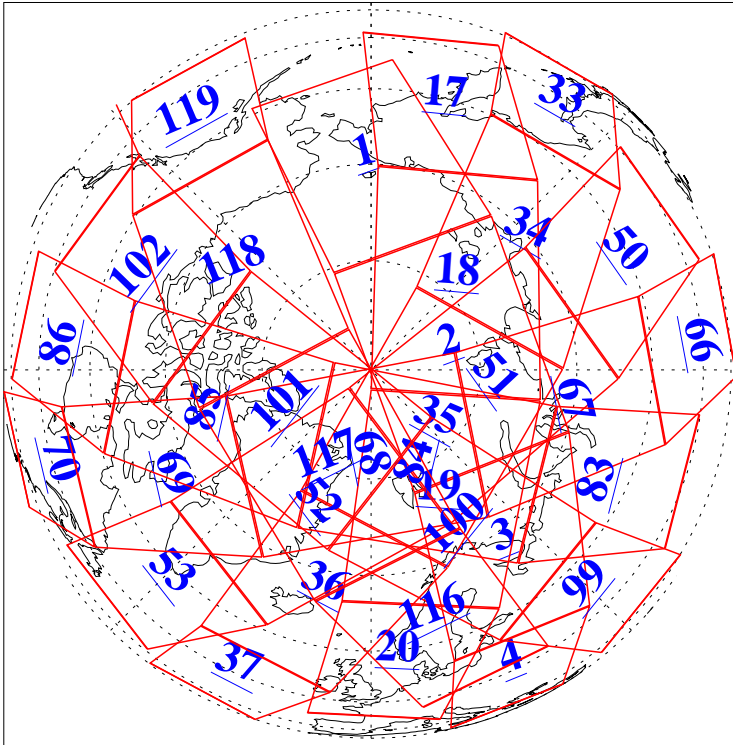

L1B Availability
 AMSU Granules: 239
 HSB Granules: 0
 AIRS Granules: 240

3 Sep 2020
 DoY 247
 Aqua Day 6697
 Granules: 1 to 120

Granules: 121 to 240

Legend: AMSU Available, *HSB Available*, *AIRS Available*

L1B Availability
AMSU Granules: 239
HSB Granules: 0
AIRS Granules: 240

3 Sep 2020
DoY 247
Aqua Day 6697

Ascending Granules

Descending Granules

Legend: AMSU Available, HSB Available, AIRS Available

L1B Availability
 AMSU Granules: 239
 HSB Granules: 0
 AIRS Granules: 240

3 Sep 2020
 DoY 247
 Aqua Day 6697

Northern Hemisphere Granules

Southern Hemisphere Granules

Legend: AMSU Available, HSB Available, AIRS Available