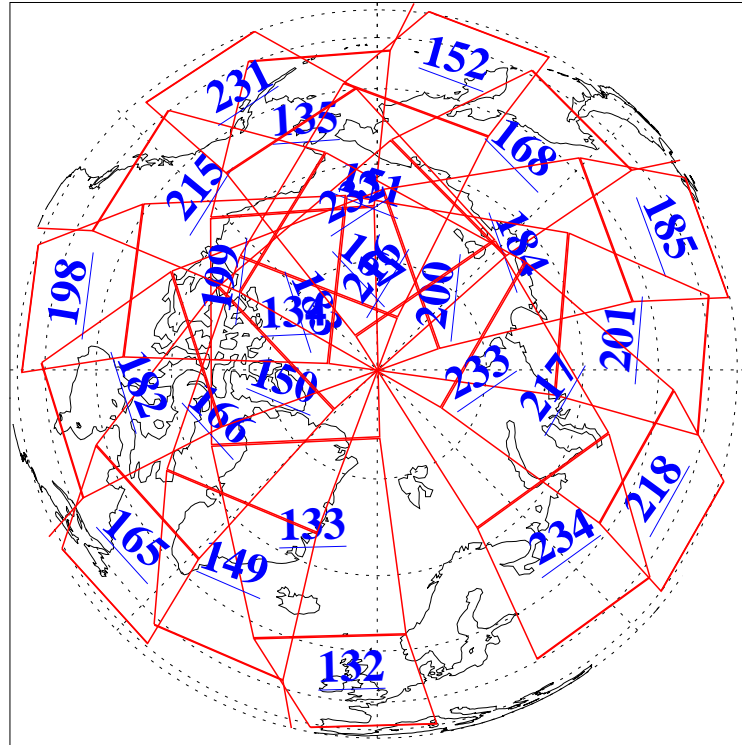

L1B Availability
 AMSU Granules: 239
 HSB Granules: 0
 AIRS Granules: 240

3 Sep 2020
 DoY 247
 Aqua Day 6697
 Granules: 1 to 120

Granules: 121 to 240

Legend: AMSU Available, *HSB Available*, *AIRS Available*

L1B Availability
AMSU Granules: 239
HSB Granules: 0
AIRS Granules: 240

3 Sep 2020
DoY 247
Aqua Day 6697

Ascending Granules

Descending Granules

Legend: AMSU Available, HSB Available, AIRS Available

L1B Availability
 AMSU Granules: 239
 HSB Granules: 0
 AIRS Granules: 240

3 Sep 2020
 DoY 247
 Aqua Day 6697

Northern Hemisphere Granules

Southern Hemisphere Granules

Legend: AMSU Available, HSB Available, AIRS Available