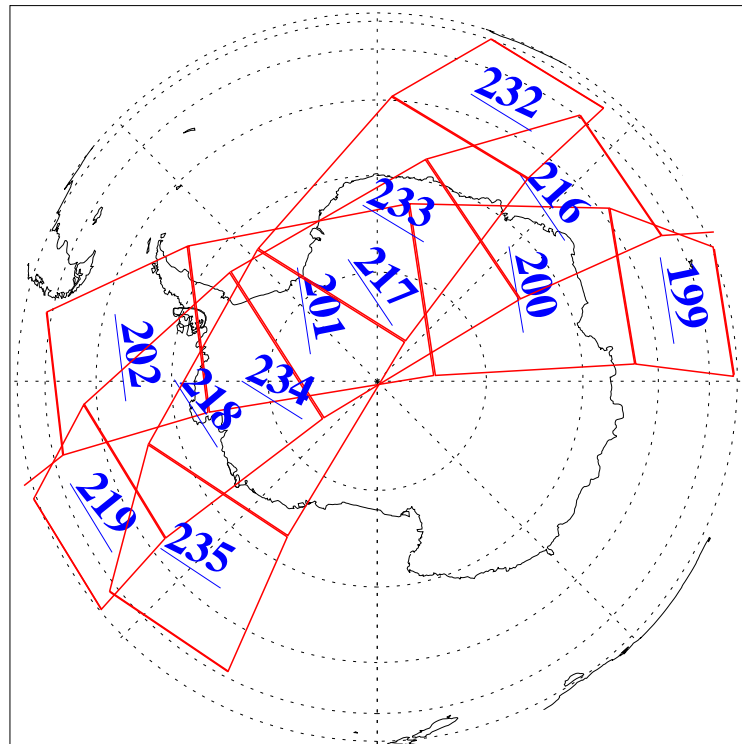

L1B Availability
AMSU Granules: 43
HSB Granules: 0
AIRS Granules: 42

2 Sep 2020
DoY 246
Aqua Day 6696
Granules: 1 to 120

Granules: 121 to 240

Legend: AMSU Available, *HSB Available*, **AIRS Available**

L1B Availability
AMSU Granules: 43
HSB Granules: 0
AIRS Granules: 42

2 Sep 2020
DoY 246
Aqua Day 6696

Ascending Granules

Descending Granules

Legend: AMSU Available, *HSB Available*, **AIRS Available**

L1B Availability
AMSU Granules: 43
HSB Granules: 0
AIRS Granules: 42

2 Sep 2020
DoY 246
Aqua Day 6696

Northern Hemisphere Granules

Southern Hemisphere Granules

Legend: AMSU Available, HSB Available, **AIRS Available**