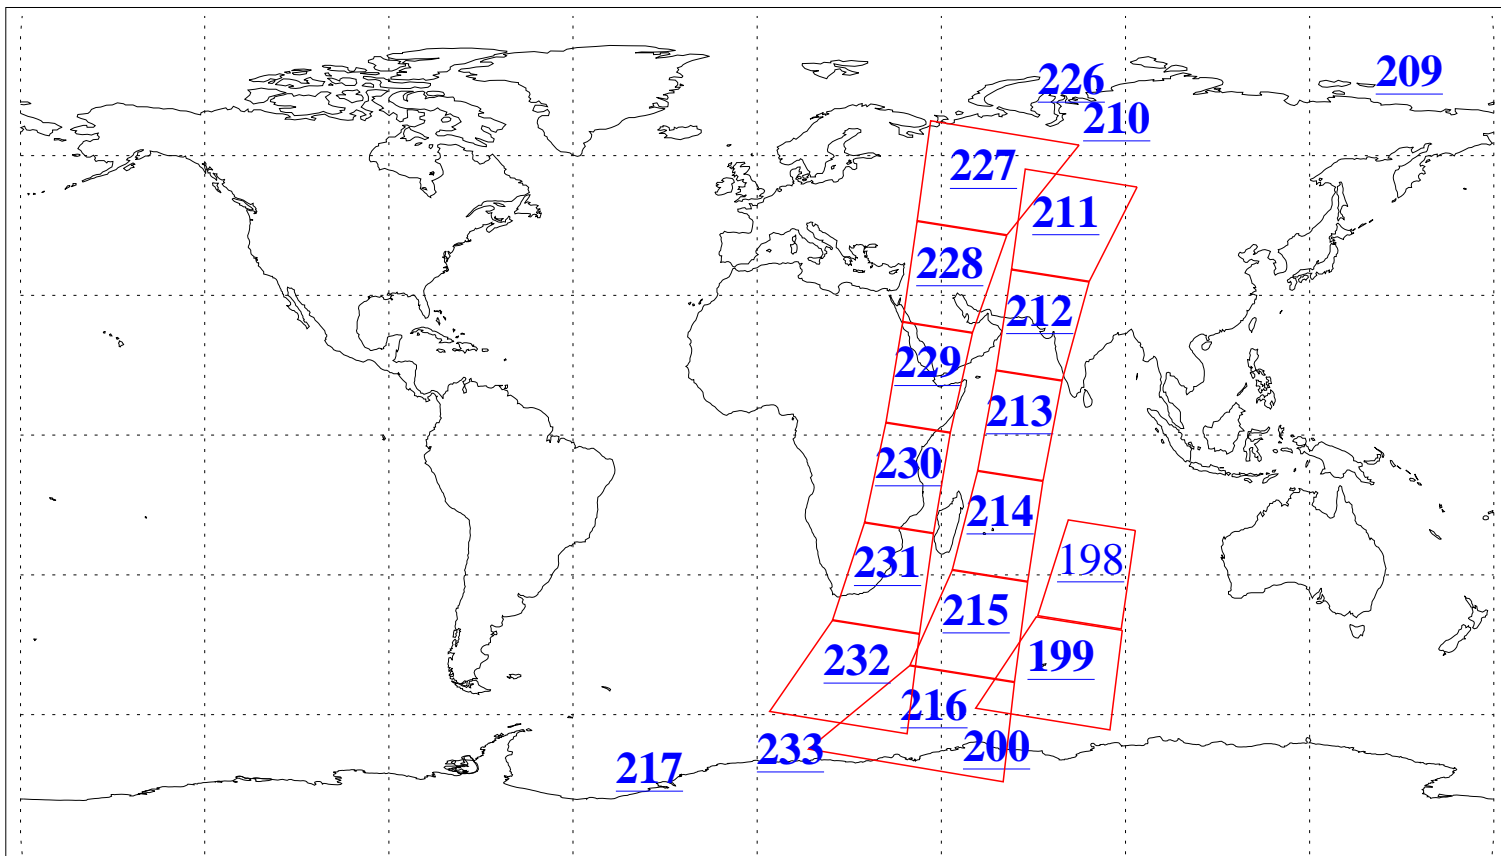

Legend: AMSU Available, *HSB Available*, **AIRS Available**