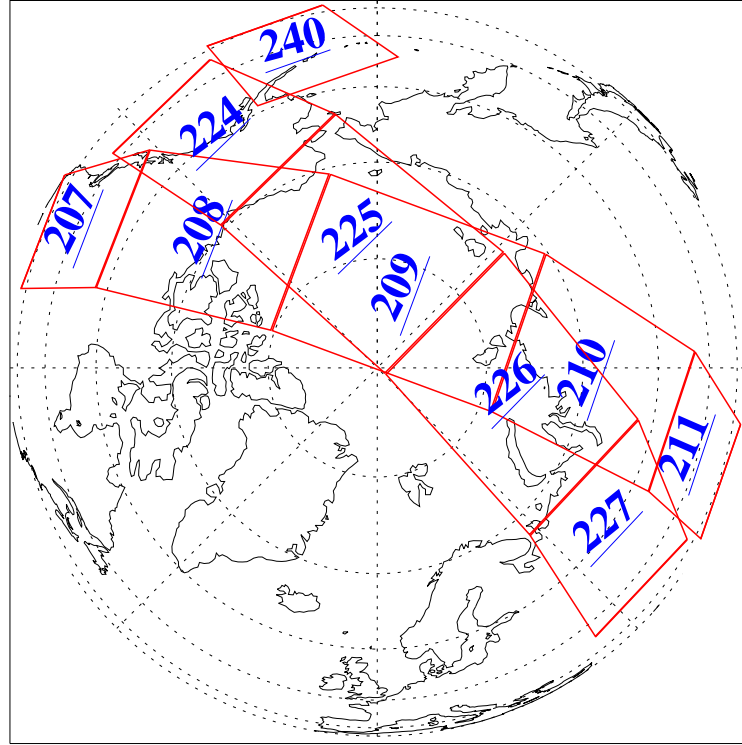

L1B Availability
AMSU Granules: 43
HSB Granules: 0
AIRS Granules: 42

2 Sep 2020
DoY 246
Aqua Day 6696

Northern Hemisphere Granules

Southern Hemisphere Granules