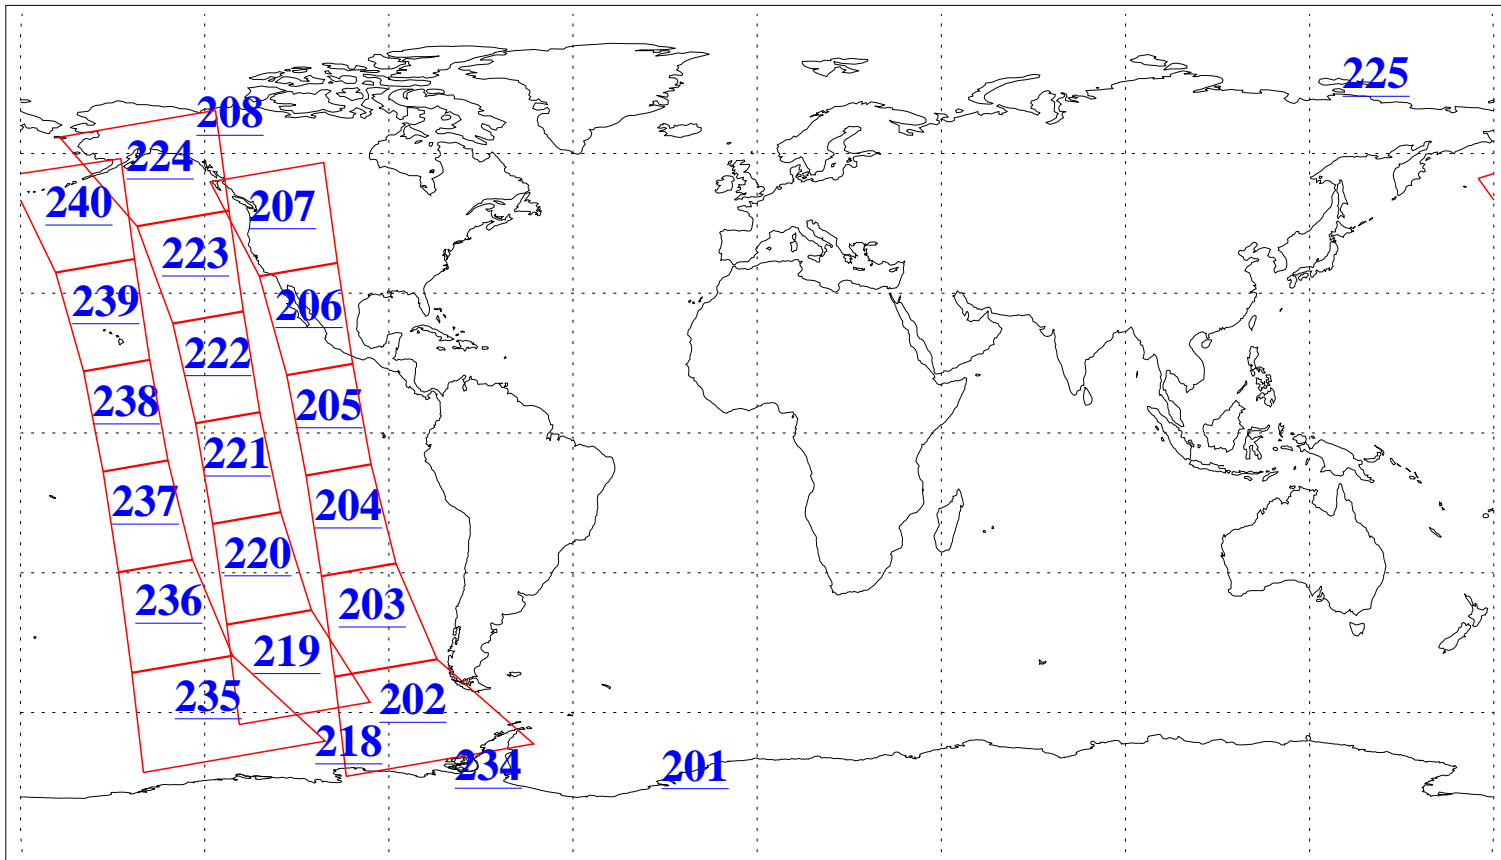

L1B Availability
AMSU Granules: 43
HSB Granules: 0
AIRS Granules: 42

2 Sep 2020
DoY 246
Aqua Day 6696

Ascending Granules

Descending Granules