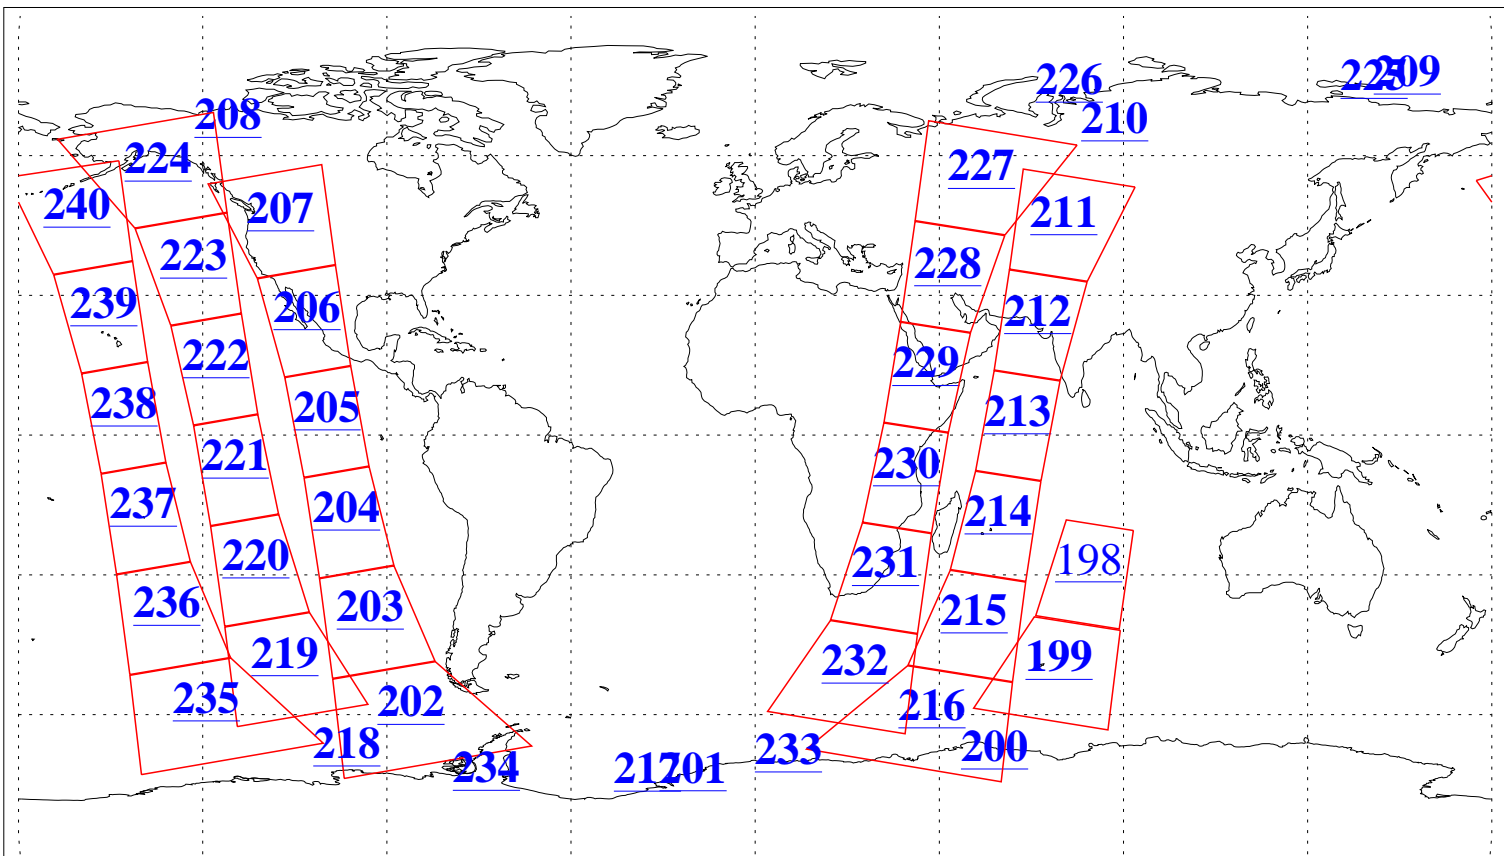

L1B Availability
AMSU Granules: 43
HSB Granules: 0
AIRS Granules: 42

2 Sep 2020
DoY 246
Aqua Day 6696
Granules: 1 to 120

Granules: 121 to 240

Legend: AMSU Available, *HSB Available*, **AIRS Available**

L1B Availability
AMSU Granules: 43
HSB Granules: 0
AIRS Granules: 42

2 Sep 2020
DoY 246
Aqua Day 6696

Ascending Granules

Descending Granules

Legend: AMSU Available, *HSB Available*, **AIRS Available**

L1B Availability
AMSU Granules: 43
HSB Granules: 0
AIRS Granules: 42

2 Sep 2020
DoY 246
Aqua Day 6696

Northern Hemisphere Granules

Southern Hemisphere Granules

Legend: AMSU Available, HSB Available, **AIRS Available**