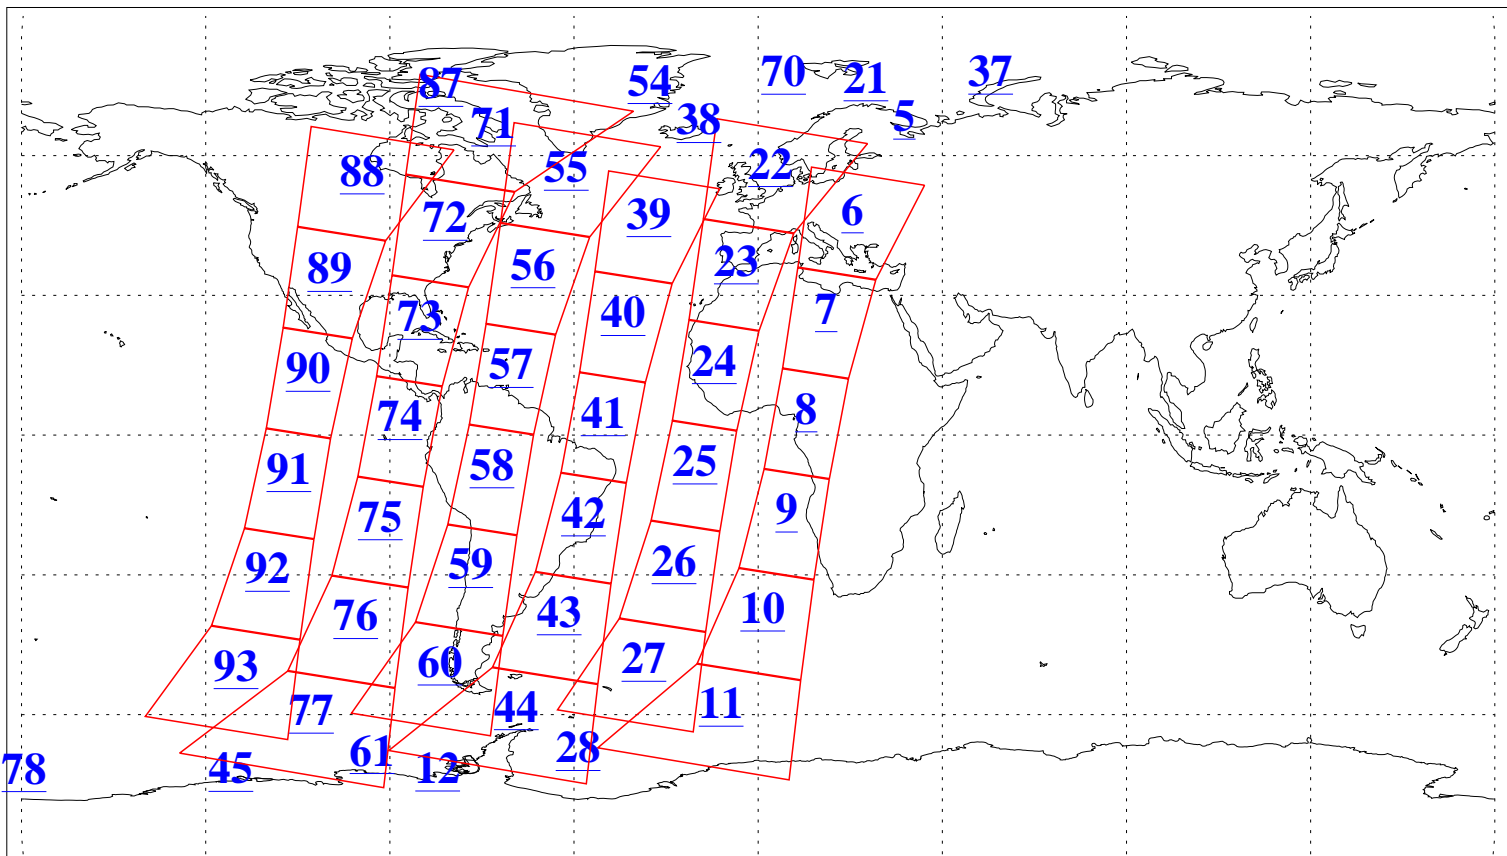

L1B Availability
AMSU Granules: 93
HSB Granules: 0
AIRS Granules: 93

16 Aug 2020
DoY 229
Aqua Day 6679
Granules: 1 to 120

Granules: 121 to 240

Legend: AMSU Available, *HSB Available*, **AIRS Available**

L1B Availability
AMSU Granules: 93
HSB Granules: 0
AIRS Granules: 93

16 Aug 2020
DoY 229
Aqua Day 6679

Ascending Granules

Descending Granules

Legend: AMSU Available, *HSB Available*, **AIRS Available**

L1B Availability
 AMSU Granules: 93
 HSB Granules: 0
 AIRS Granules: 93

16 Aug 2020
 DoY 229
 Aqua Day 6679

Northern Hemisphere Granules

Southern Hemisphere Granules

Legend: AMSU Available, HSB Available, **AIRS Available**