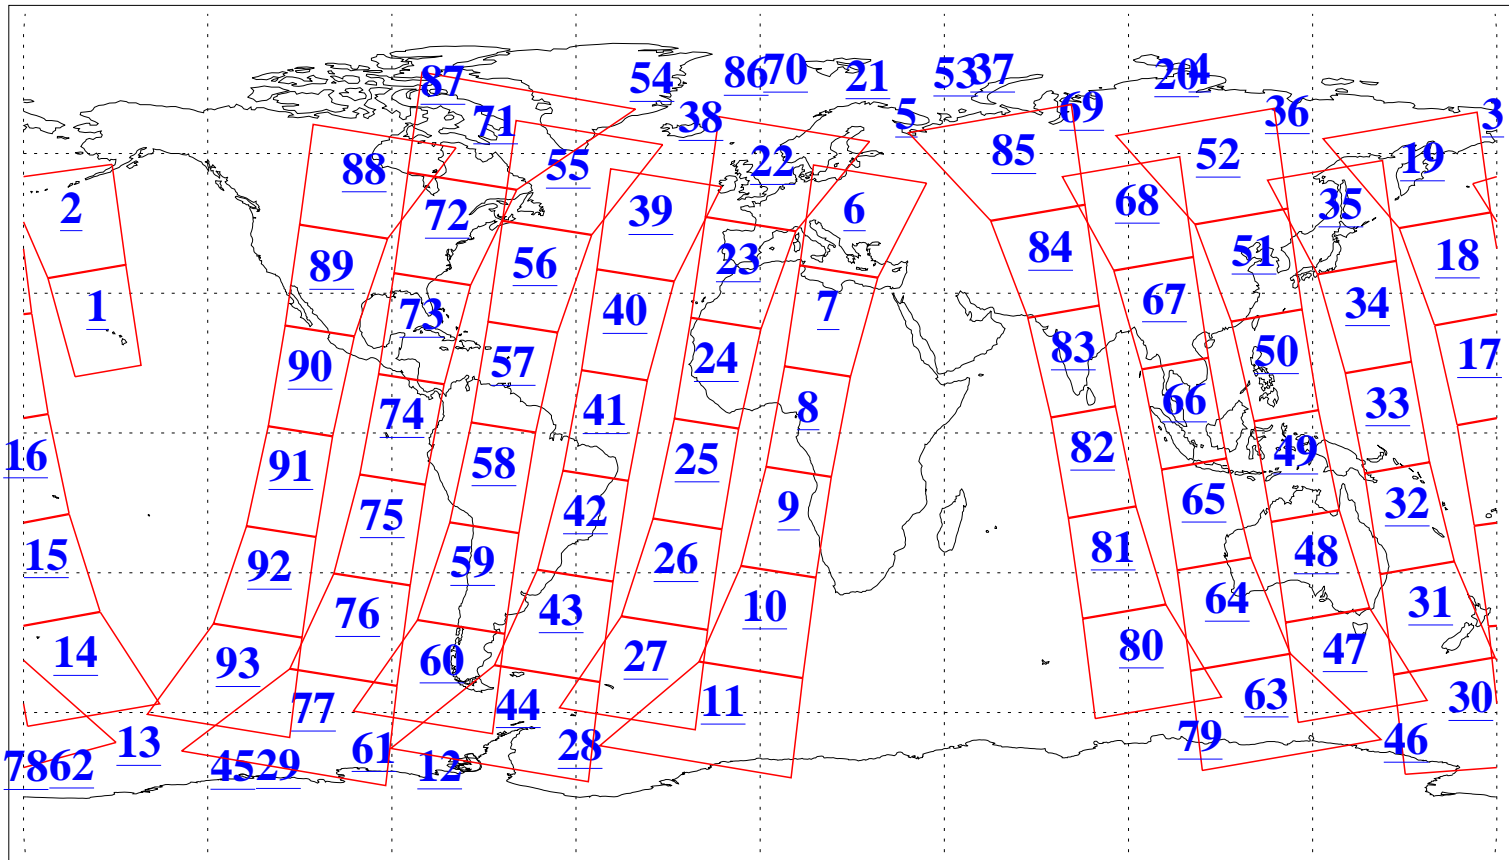

L1B Availability
AMSU Granules: 93
HSB Granules: 0
AIRS Granules: 93

16 Aug 2020
DoY 229
Aqua Day 6679
Granules: 1 to 120

Granules: 121 to 240

Legend: AMSU Available, *HSB Available*, **AIRS Available**

L1B Availability
AMSU Granules: 93
HSB Granules: 0
AIRS Granules: 93

16 Aug 2020
DoY 229
Aqua Day 6679

Ascending Granules

Descending Granules

Legend: AMSU Available, *HSB Available*, **AIRS Available**

L1B Availability
 AMSU Granules: 93
 HSB Granules: 0
 AIRS Granules: 93

16 Aug 2020
 DoY 229
 Aqua Day 6679

Northern Hemisphere Granules

Southern Hemisphere Granules

Legend: AMSU Available, HSB Available, **AIRS Available**