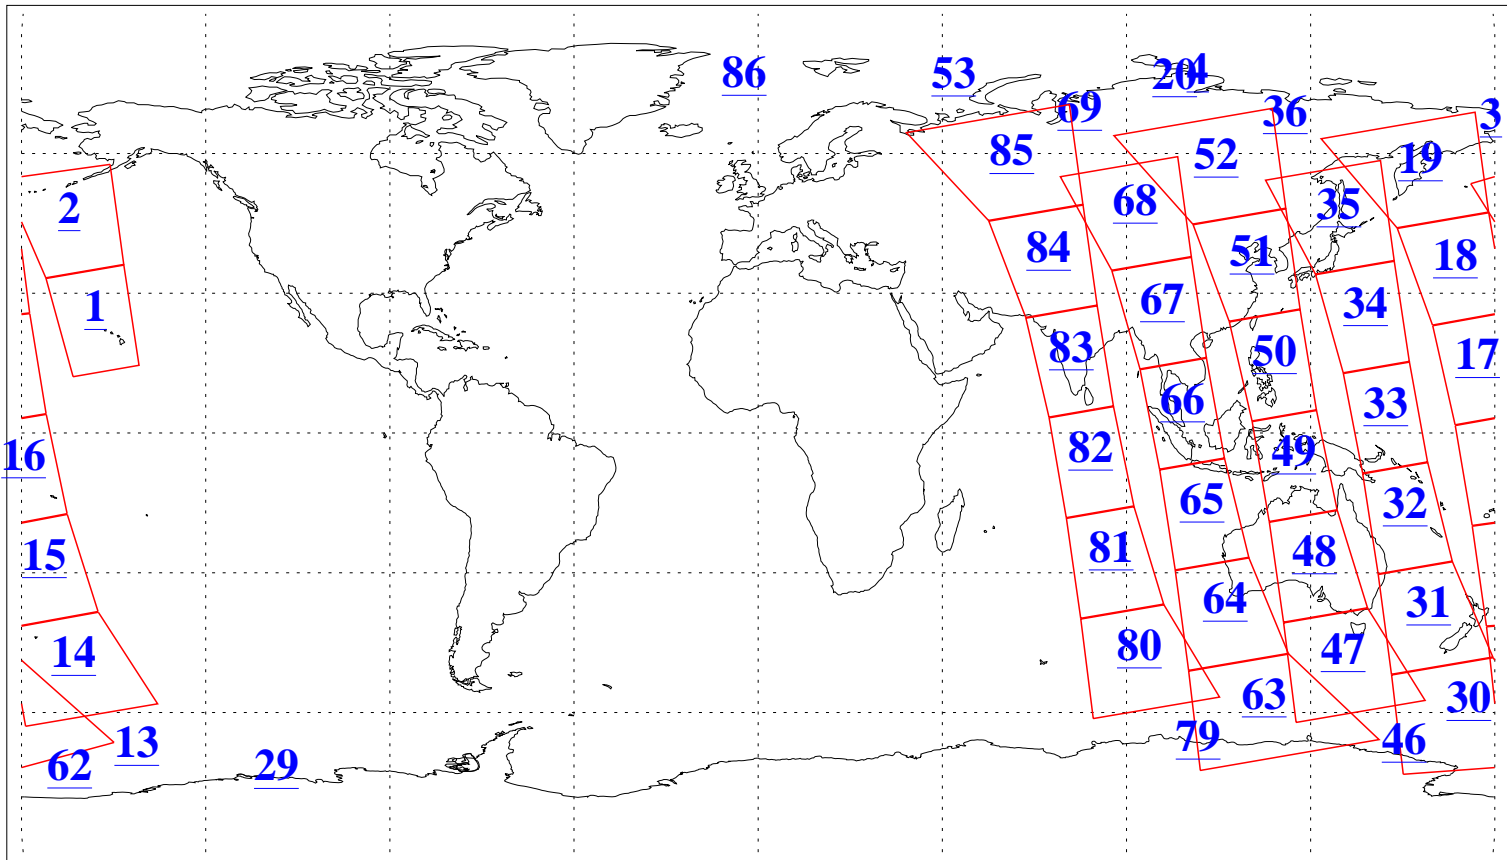

L1B Availability
AMSU Granules: 93
HSB Granules: 0
AIRS Granules: 93

16 Aug 2020
DoY 229
Aqua Day 6679

Ascending Granules

Descending Granules