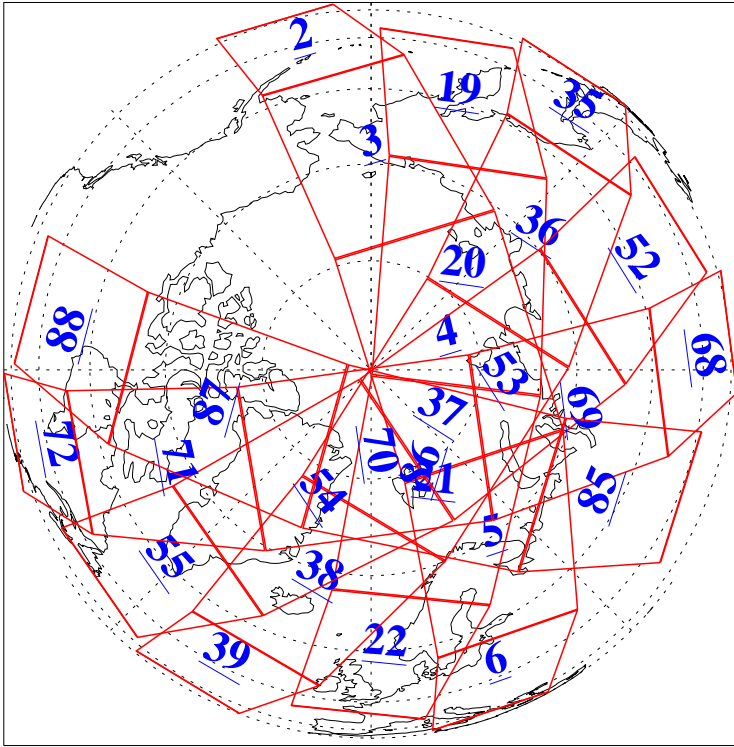

L1B Availability
AMSU Granules: 93
HSB Granules: 0
AIRS Granules: 93

16 Aug 2020
DoY 229
Aqua Day 6679
Granules: 1 to 120

Granules: 121 to 240

Legend: AMSU Available, *HSB Available*, **AIRS Available**

L1B Availability
AMSU Granules: 93
HSB Granules: 0
AIRS Granules: 93

16 Aug 2020
DoY 229
Aqua Day 6679

Ascending Granules

Descending Granules

Legend: AMSU Available, *HSB Available*, **AIRS Available**

L1B Availability
 AMSU Granules: 93
 HSB Granules: 0
 AIRS Granules: 93

16 Aug 2020
 DoY 229
 Aqua Day 6679

Northern Hemisphere Granules

Southern Hemisphere Granules

Legend: AMSU Available, HSB Available, **AIRS Available**