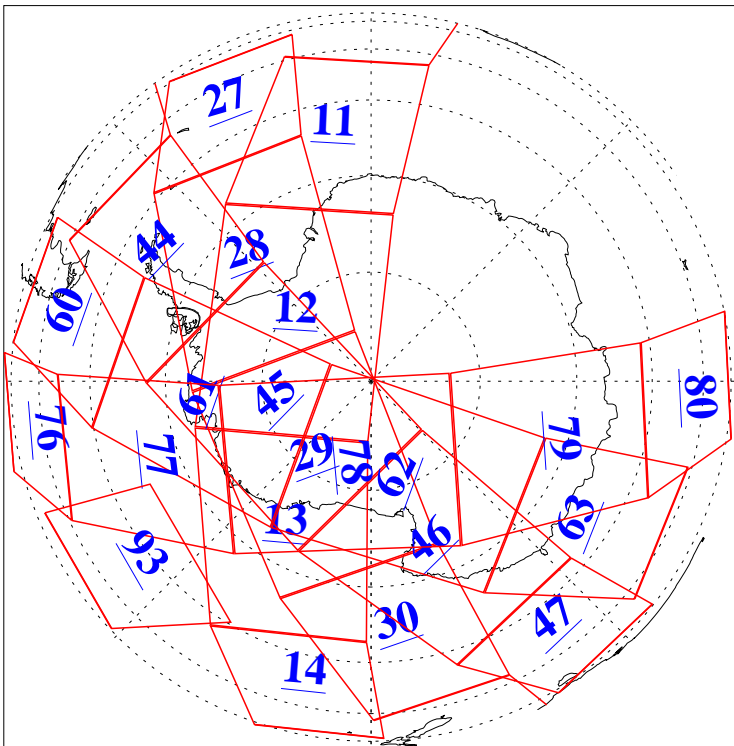

L1B Availability
AMSU Granules: 93
HSB Granules: 0
AIRS Granules: 93

16 Aug 2020
DoY 229
Aqua Day 6679
Granules: 1 to 120

Granules: 121 to 240

Legend: AMSU Available, *HSB Available*, **AIRS Available**

L1B Availability
AMSU Granules: 93
HSB Granules: 0
AIRS Granules: 93

16 Aug 2020
DoY 229
Aqua Day 6679

Ascending Granules

Descending Granules

Legend: AMSU Available, *HSB Available*, **AIRS Available**

L1B Availability
 AMSU Granules: 93
 HSB Granules: 0
 AIRS Granules: 93

16 Aug 2020
 DoY 229
 Aqua Day 6679

Northern Hemisphere Granules

Southern Hemisphere Granules

Legend: AMSU Available, HSB Available, **AIRS Available**