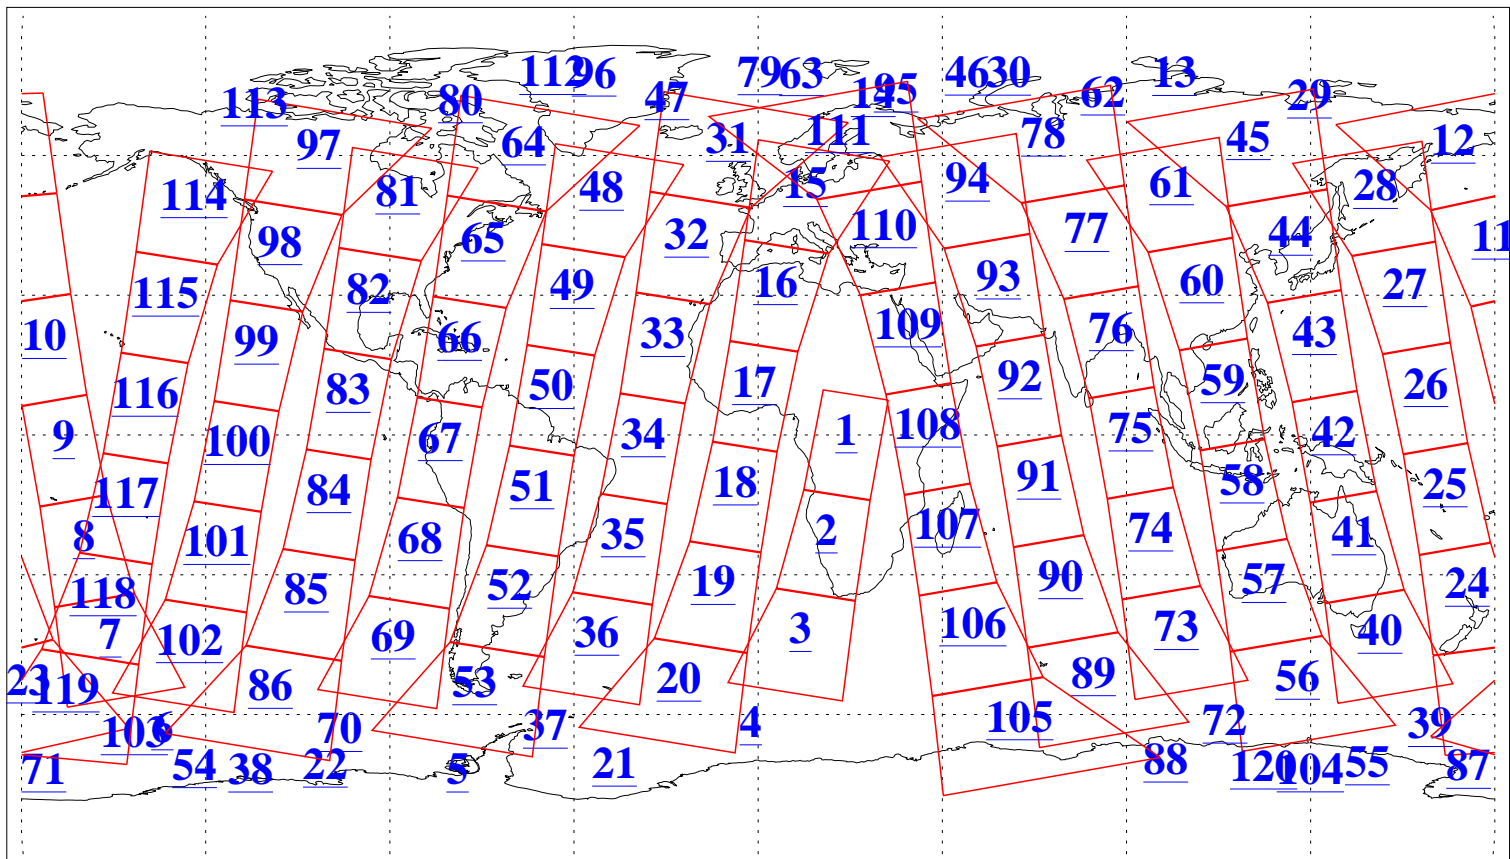

L1B Availability
AMSU Granules: 240
HSB Granules: 0
AIRS Granules: 240

15 Aug 2020
DoY 228
Aqua Day 6678
Granules: 1 to 120

Granules: 121 to 240

Legend: AMSU Available, *HSB Available*, *AIRS Available*

L1B Availability
AMSU Granules: 240
HSB Granules: 0
AIRS Granules: 240

15 Aug 2020
DoY 228
Aqua Day 6678

Ascending Granules

Descending Granules

Legend: AMSU Available, *HSB Available*, *AIRS Available*