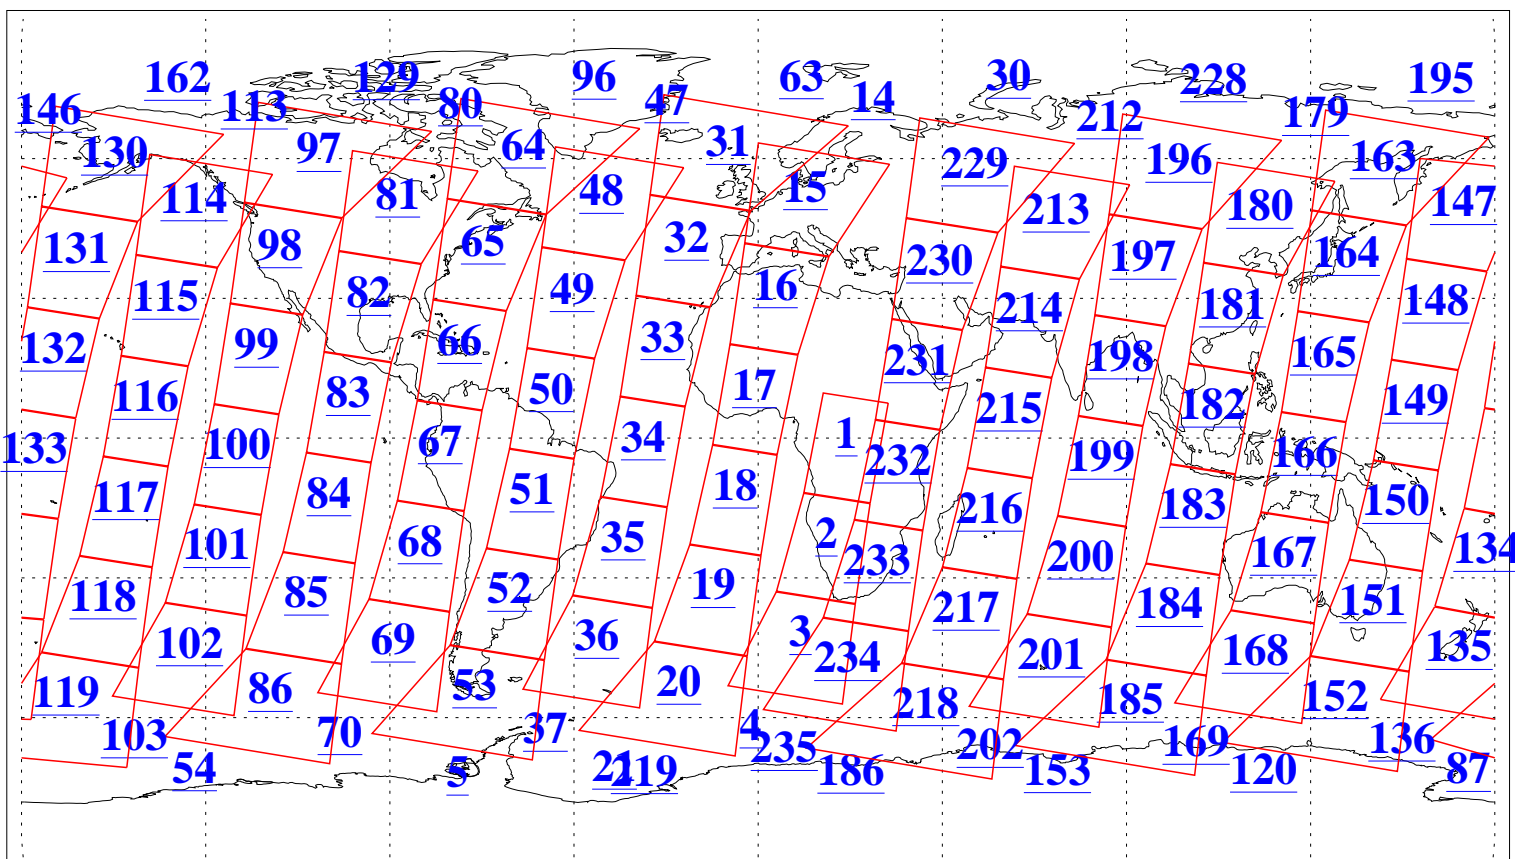

L1B Availability
AMSU Granules: 240
HSB Granules: 0
AIRS Granules: 240

15 Aug 2020
DoY 228
Aqua Day 6678
Granules: 1 to 120

Granules: 121 to 240

Legend: AMSU Available, *HSB Available*, *AIRS Available*

L1B Availability
AMSU Granules: 240
HSB Granules: 0
AIRS Granules: 240

15 Aug 2020
DoY 228
Aqua Day 6678

Ascending Granules

Descending Granules

Legend: AMSU Available, *HSB Available*, *AIRS Available*