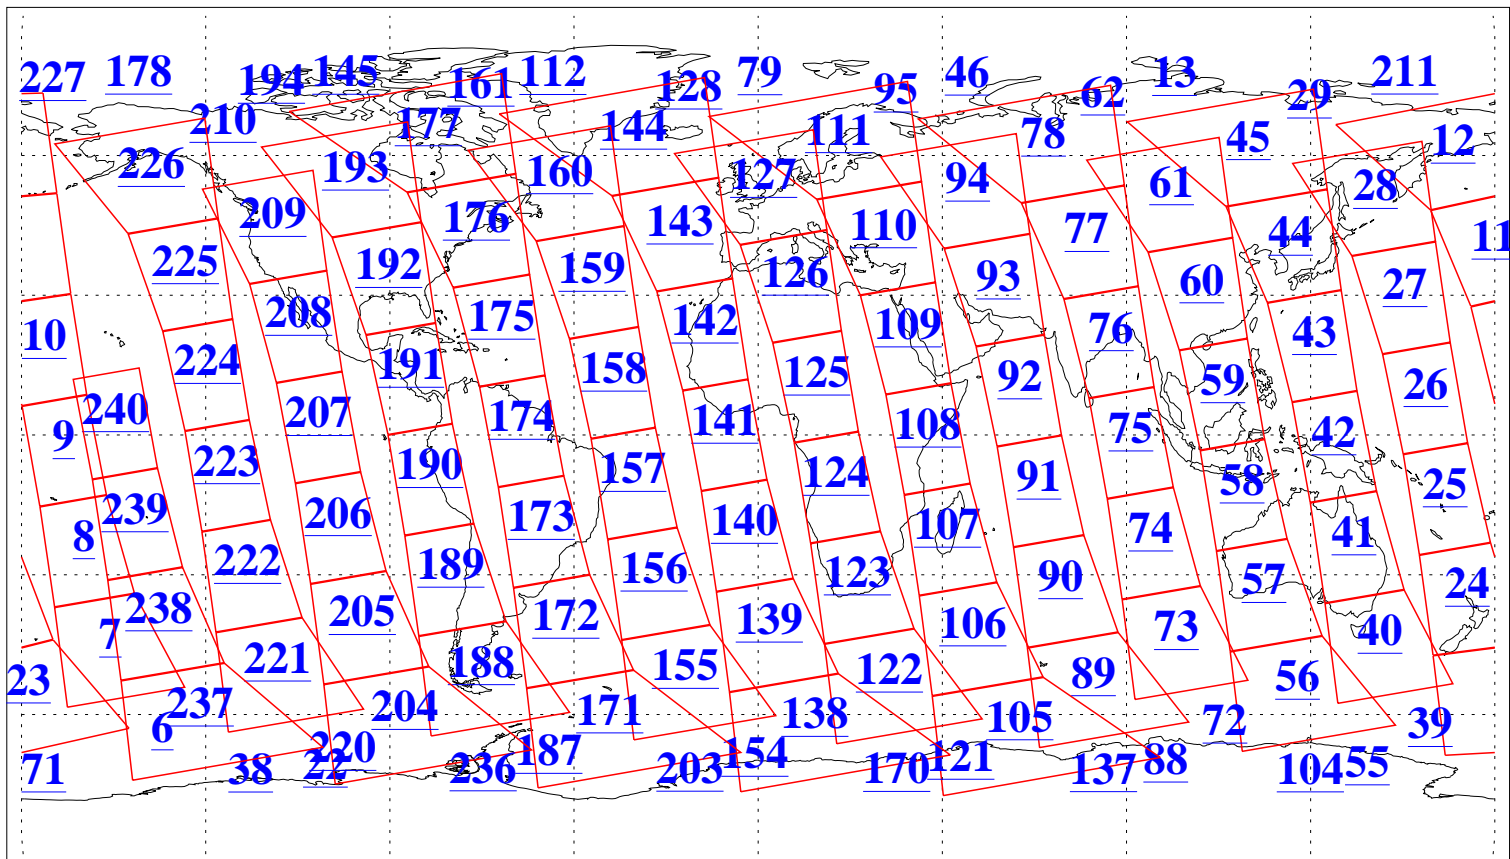

L1B Availability
AMSU Granules: 240
HSB Granules: 0
AIRS Granules: 240

15 Aug 2020
DoY 228
Aqua Day 6678
Granules: 1 to 120

Granules: 121 to 240

Legend: AMSU Available, *HSB Available*, *AIRS Available*

L1B Availability
AMSU Granules: 240
HSB Granules: 0
AIRS Granules: 240

15 Aug 2020
DoY 228
Aqua Day 6678

Ascending Granules

Descending Granules

Legend: AMSU Available, *HSB Available*, *AIRS Available*