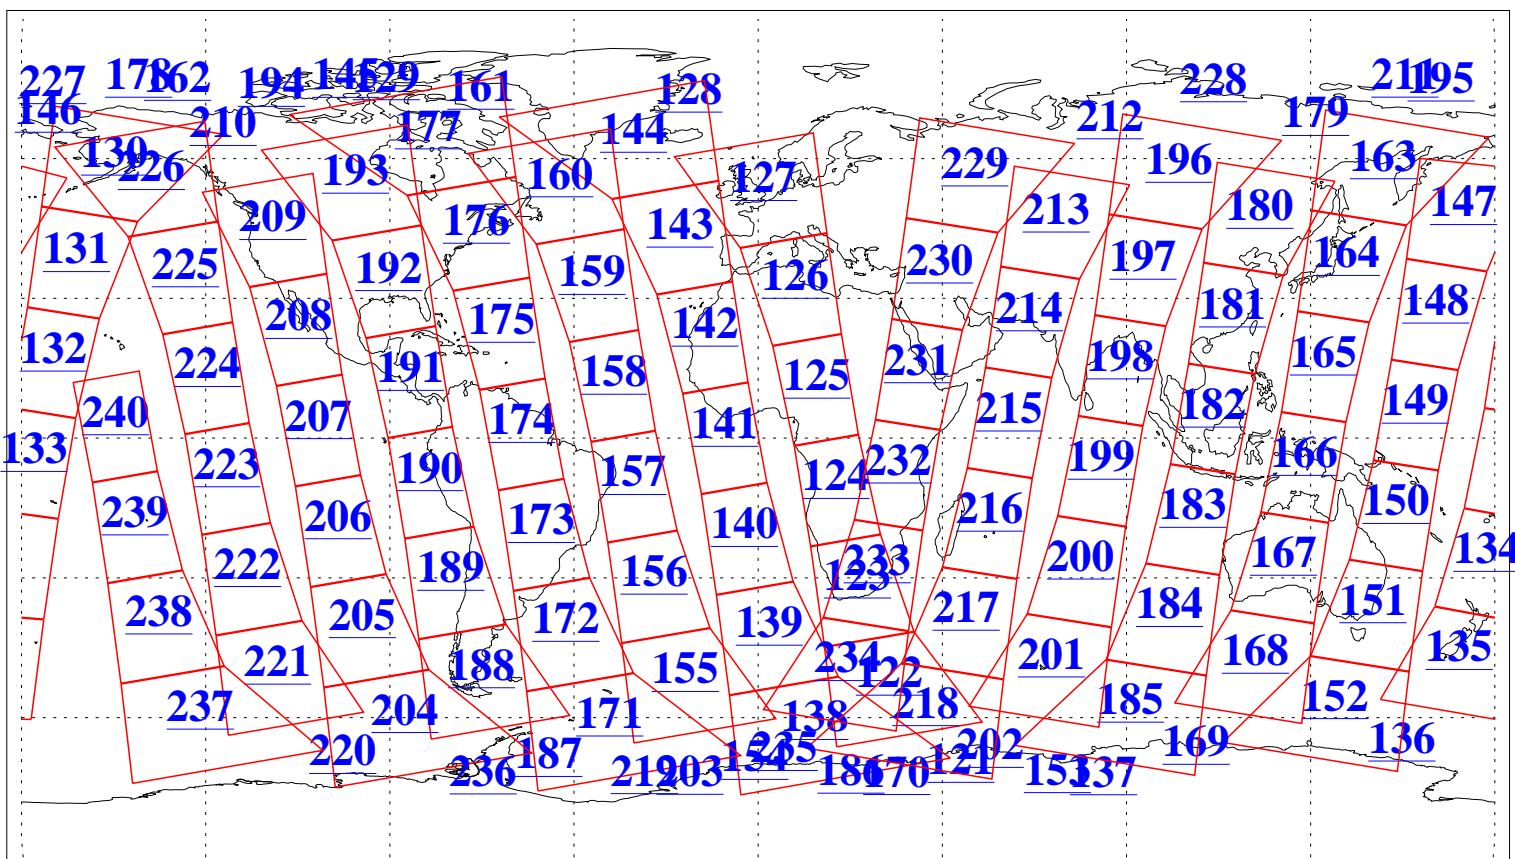

L1B Availability
AMSU Granules: 240
HSB Granules: 0
AIRS Granules: 240

15 Aug 2020
DoY 228
Aqua Day 6678
Granules: 1 to 120

Granules: 121 to 240

Legend: AMSU Available, *HSB Available*, *AIRS Available*

L1B Availability
AMSU Granules: 240
HSB Granules: 0
AIRS Granules: 240

15 Aug 2020
DoY 228
Aqua Day 6678

Ascending Granules

Descending Granules

Legend: AMSU Available, *HSB Available*, *AIRS Available*