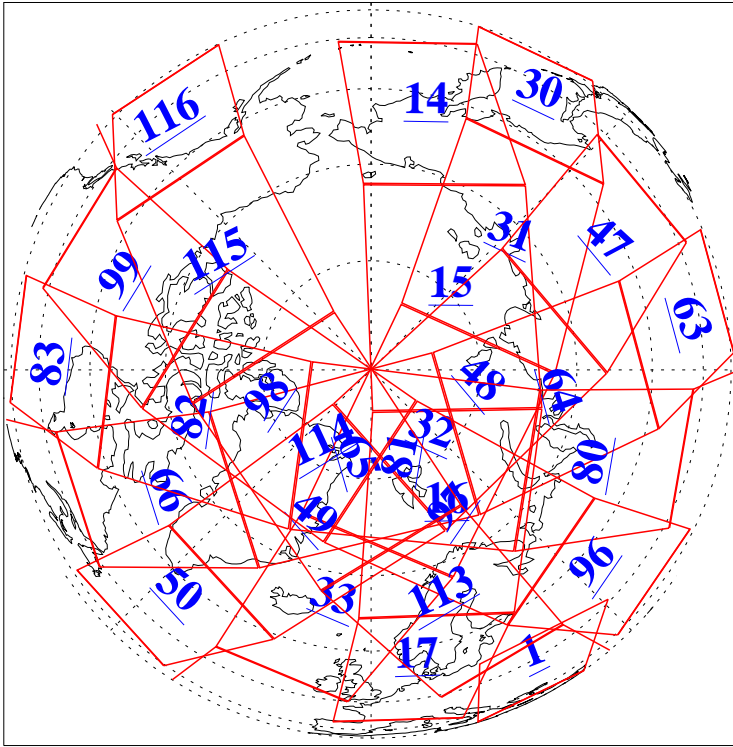

L1B Availability  
AMSU Granules: 240  
HSB Granules: 0  
AIRS Granules: 240

13 Aug 2020  
DoY 226  
Aqua Day 6676  
Granules: 1 to 120

Granules: 121 to 240

Legend: AMSU Available, HSB Available, AIRS Available

L1B Availability  
 AMSU Granules: 240  
 HSB Granules: 0  
 AIRS Granules: 240

13 Aug 2020  
 DoY 226  
 Aqua Day 6676

Ascending Granules

Descending Granules

Legend: AMSU Available, *HSB Available*, *AIRS Available*

L1B Availability  
 AMSU Granules: 240  
 HSB Granules: 0  
 AIRS Granules: 240

13 Aug 2020  
 DoY 226  
 Aqua Day 6676

Northern Hemisphere Granules

Southern Hemisphere Granules

Legend: AMSU Available, HSB Available, **AIRS Available**