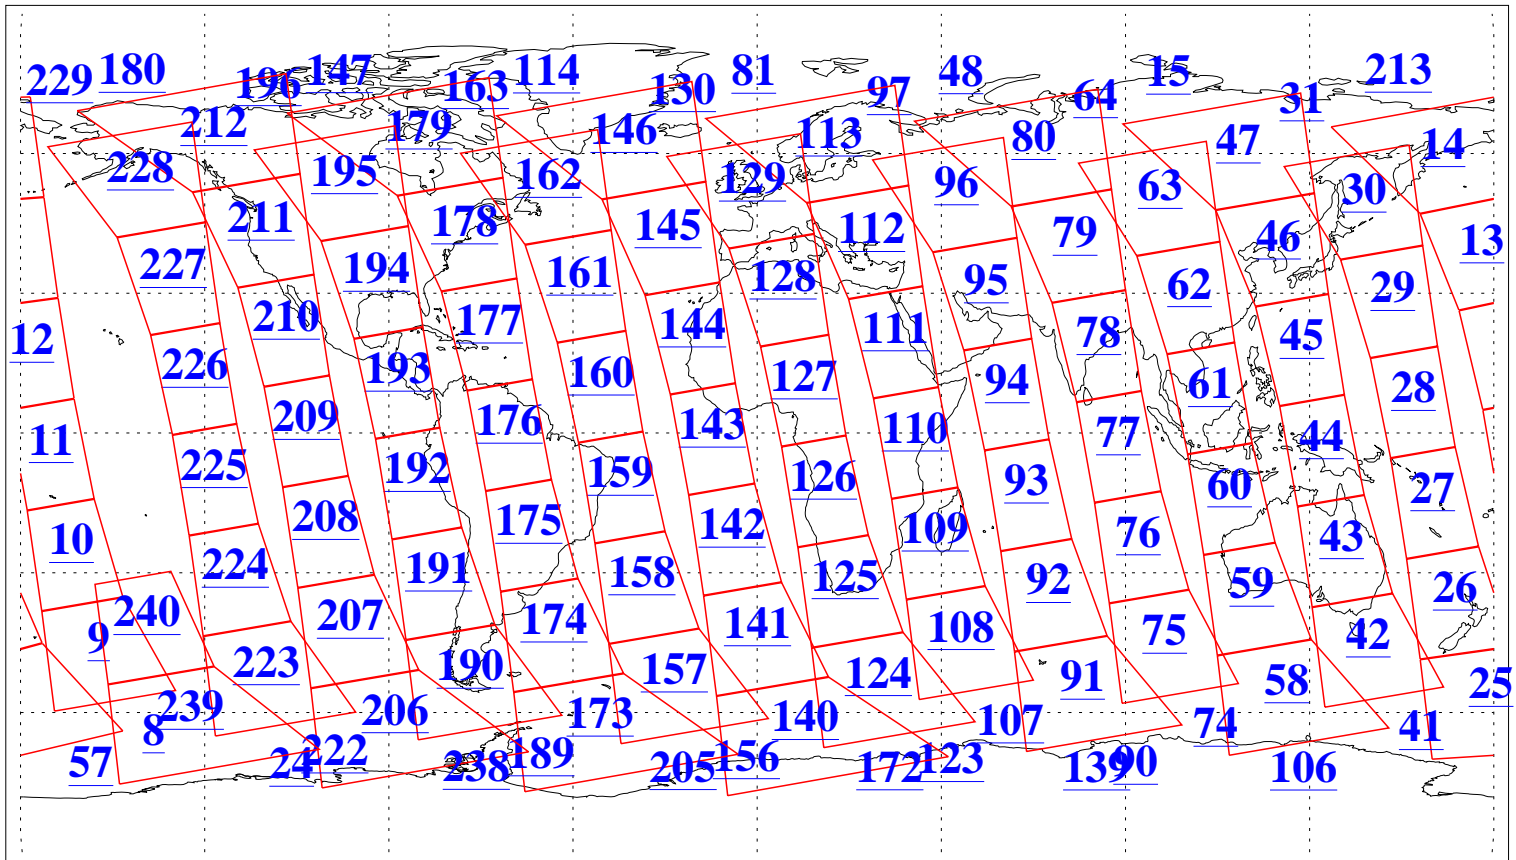

L1B Availability  
AMSU Granules: 240  
HSB Granules: 0  
AIRS Granules: 240

13 Aug 2020  
DoY 226  
Aqua Day 6676  
Granules: 1 to 120

Granules: 121 to 240

Legend: AMSU Available, HSB Available, AIRS Available

L1B Availability  
 AMSU Granules: 240  
 HSB Granules: 0  
 AIRS Granules: 240

13 Aug 2020  
 DoY 226  
 Aqua Day 6676

Ascending Granules

Descending Granules

Legend: AMSU Available, *HSB Available*, *AIRS Available*

L1B Availability  
 AMSU Granules: 240  
 HSB Granules: 0  
 AIRS Granules: 240

13 Aug 2020  
 DoY 226  
 Aqua Day 6676

Northern Hemisphere Granules

Southern Hemisphere Granules

Legend: AMSU Available, HSB Available, **AIRS Available**