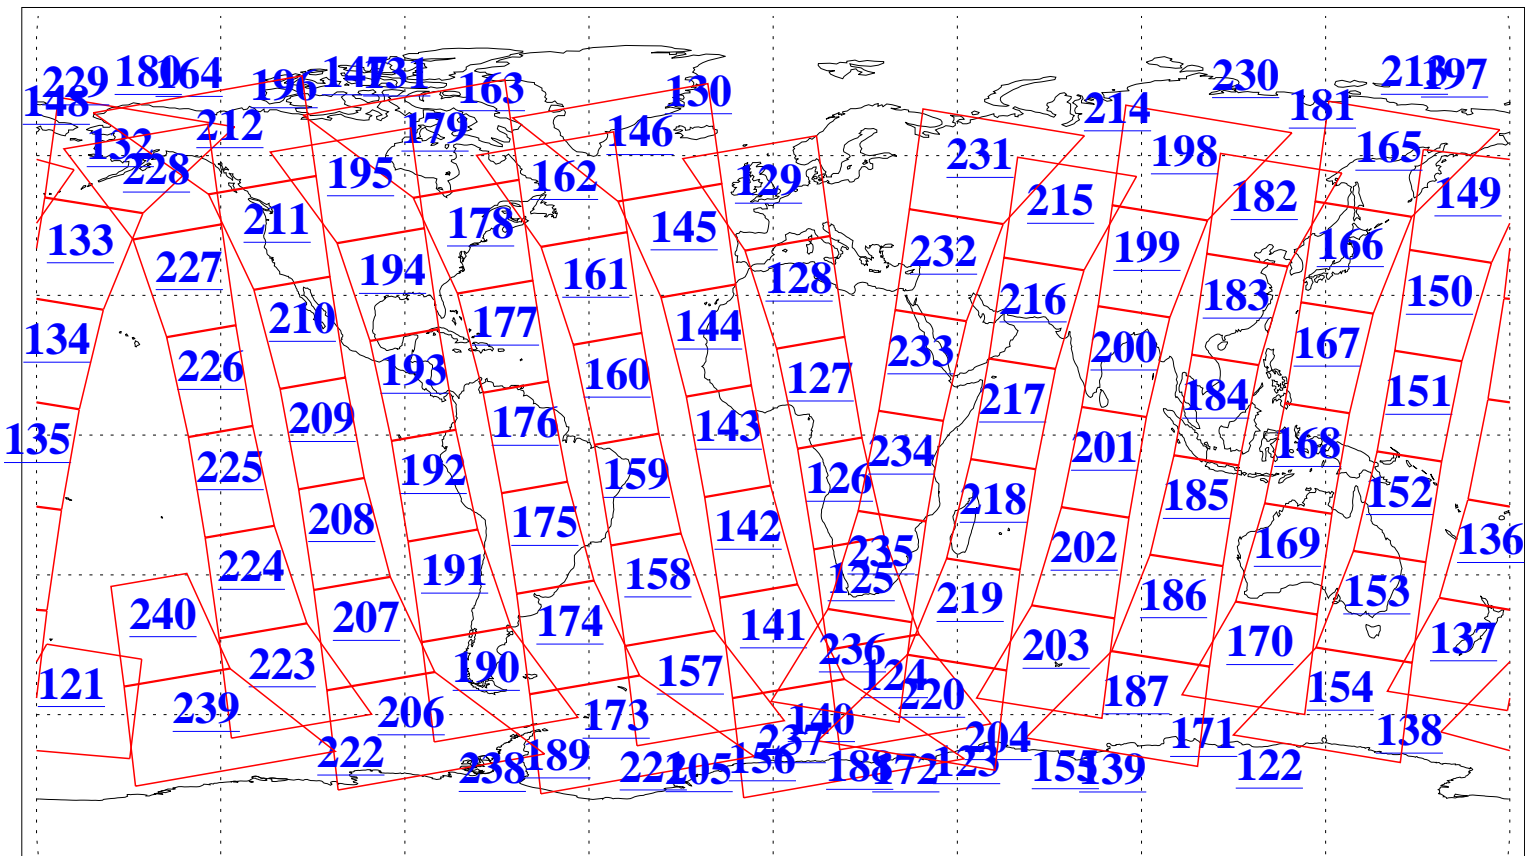

L1B Availability  
AMSU Granules: 240  
HSB Granules: 0  
AIRS Granules: 240

13 Aug 2020  
DoY 226  
Aqua Day 6676  
Granules: 1 to 120

Granules: 121 to 240

Legend: AMSU Available, HSB Available, AIRS Available

L1B Availability  
 AMSU Granules: 240  
 HSB Granules: 0  
 AIRS Granules: 240

13 Aug 2020  
 DoY 226  
 Aqua Day 6676

Ascending Granules

Descending Granules

Legend: AMSU Available, *HSB Available*, *AIRS Available*

L1B Availability  
 AMSU Granules: 240  
 HSB Granules: 0  
 AIRS Granules: 240

13 Aug 2020  
 DoY 226  
 Aqua Day 6676

Northern Hemisphere Granules

Southern Hemisphere Granules

Legend: AMSU Available, HSB Available, **AIRS Available**