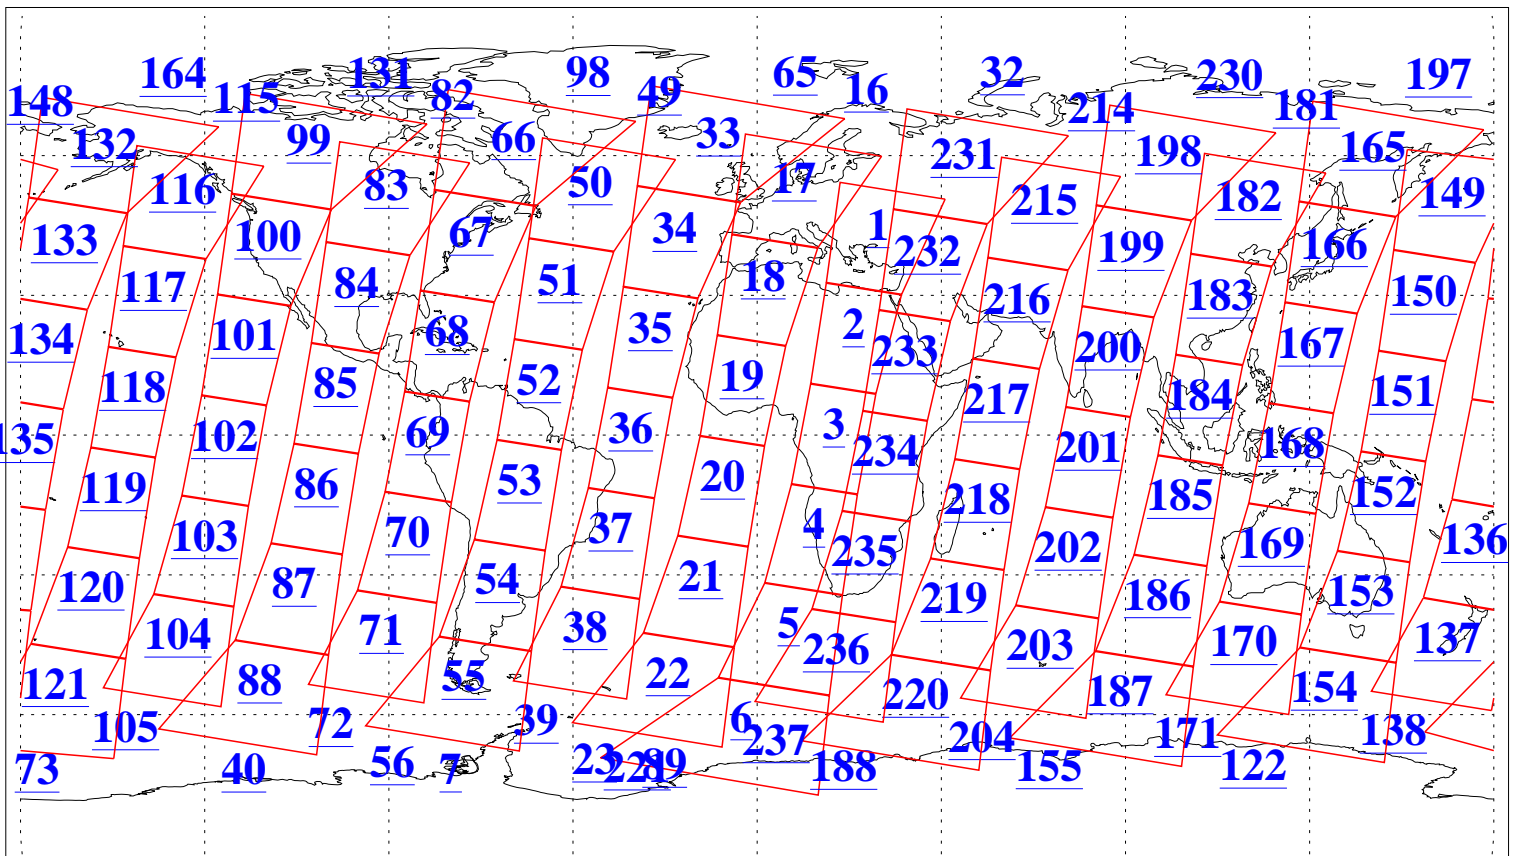

L1B Availability  
AMSU Granules: 240  
HSB Granules: 0  
AIRS Granules: 240

13 Aug 2020  
DoY 226  
Aqua Day 6676  
Granules: 1 to 120

Granules: 121 to 240

Legend: AMSU Available, HSB Available, AIRS Available

L1B Availability  
 AMSU Granules: 240  
 HSB Granules: 0  
 AIRS Granules: 240

13 Aug 2020  
 DoY 226  
 Aqua Day 6676

Ascending Granules

Descending Granules

Legend: AMSU Available, *HSB Available*, *AIRS Available*

L1B Availability  
 AMSU Granules: 240  
 HSB Granules: 0  
 AIRS Granules: 240

13 Aug 2020  
 DoY 226  
 Aqua Day 6676

Northern Hemisphere Granules

Southern Hemisphere Granules

Legend: AMSU Available, HSB Available, **AIRS Available**