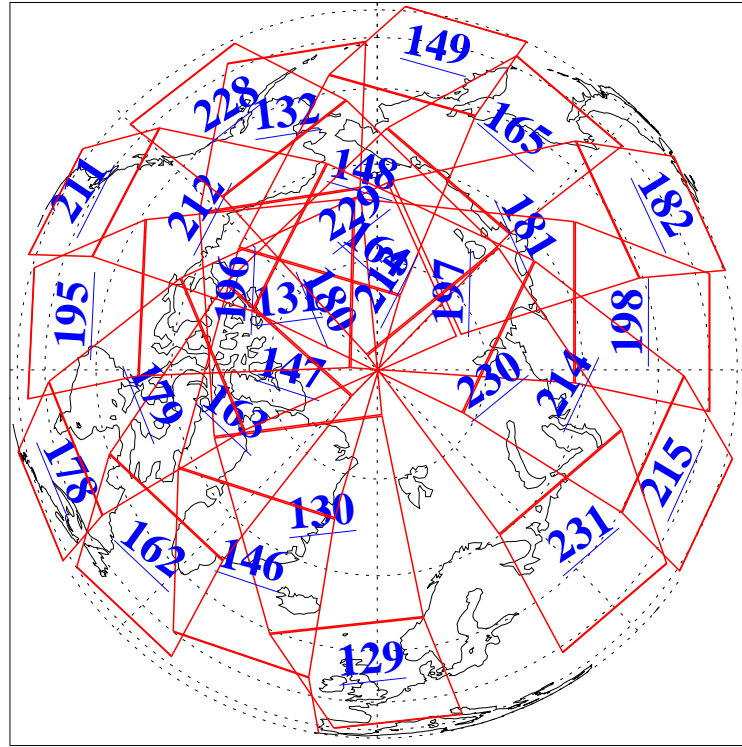

L1B Availability  
AMSU Granules: 240  
HSB Granules: 0  
AIRS Granules: 240

13 Aug 2020  
DoY 226  
Aqua Day 6676  
Granules: 1 to 120

Granules: 121 to 240

Legend: AMSU Available, HSB Available, AIRS Available

L1B Availability  
 AMSU Granules: 240  
 HSB Granules: 0  
 AIRS Granules: 240

13 Aug 2020  
 DoY 226  
 Aqua Day 6676

Ascending Granules

Descending Granules

Legend: AMSU Available, *HSB Available*, *AIRS Available*

L1B Availability  
 AMSU Granules: 240  
 HSB Granules: 0  
 AIRS Granules: 240

13 Aug 2020  
 DoY 226  
 Aqua Day 6676

Northern Hemisphere Granules

Southern Hemisphere Granules

Legend: AMSU Available, HSB Available, **AIRS Available**