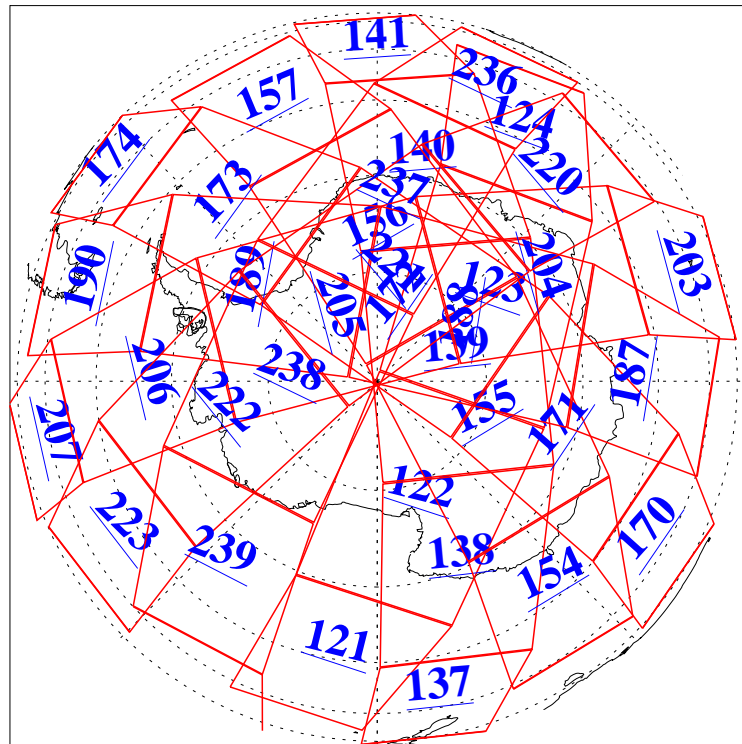

L1B Availability  
AMSU Granules: 240  
HSB Granules: 0  
AIRS Granules: 240

13 Aug 2020  
DoY 226  
Aqua Day 6676  
Granules: 1 to 120

Granules: 121 to 240

Legend: AMSU Available, HSB Available, AIRS Available

L1B Availability  
 AMSU Granules: 240  
 HSB Granules: 0  
 AIRS Granules: 240

13 Aug 2020  
 DoY 226  
 Aqua Day 6676

Ascending Granules

Descending Granules

Legend: AMSU Available, *HSB Available*, *AIRS Available*

L1B Availability  
 AMSU Granules: 240  
 HSB Granules: 0  
 AIRS Granules: 240

13 Aug 2020  
 DoY 226  
 Aqua Day 6676

Northern Hemisphere Granules

Southern Hemisphere Granules

Legend: AMSU Available, HSB Available, **AIRS Available**