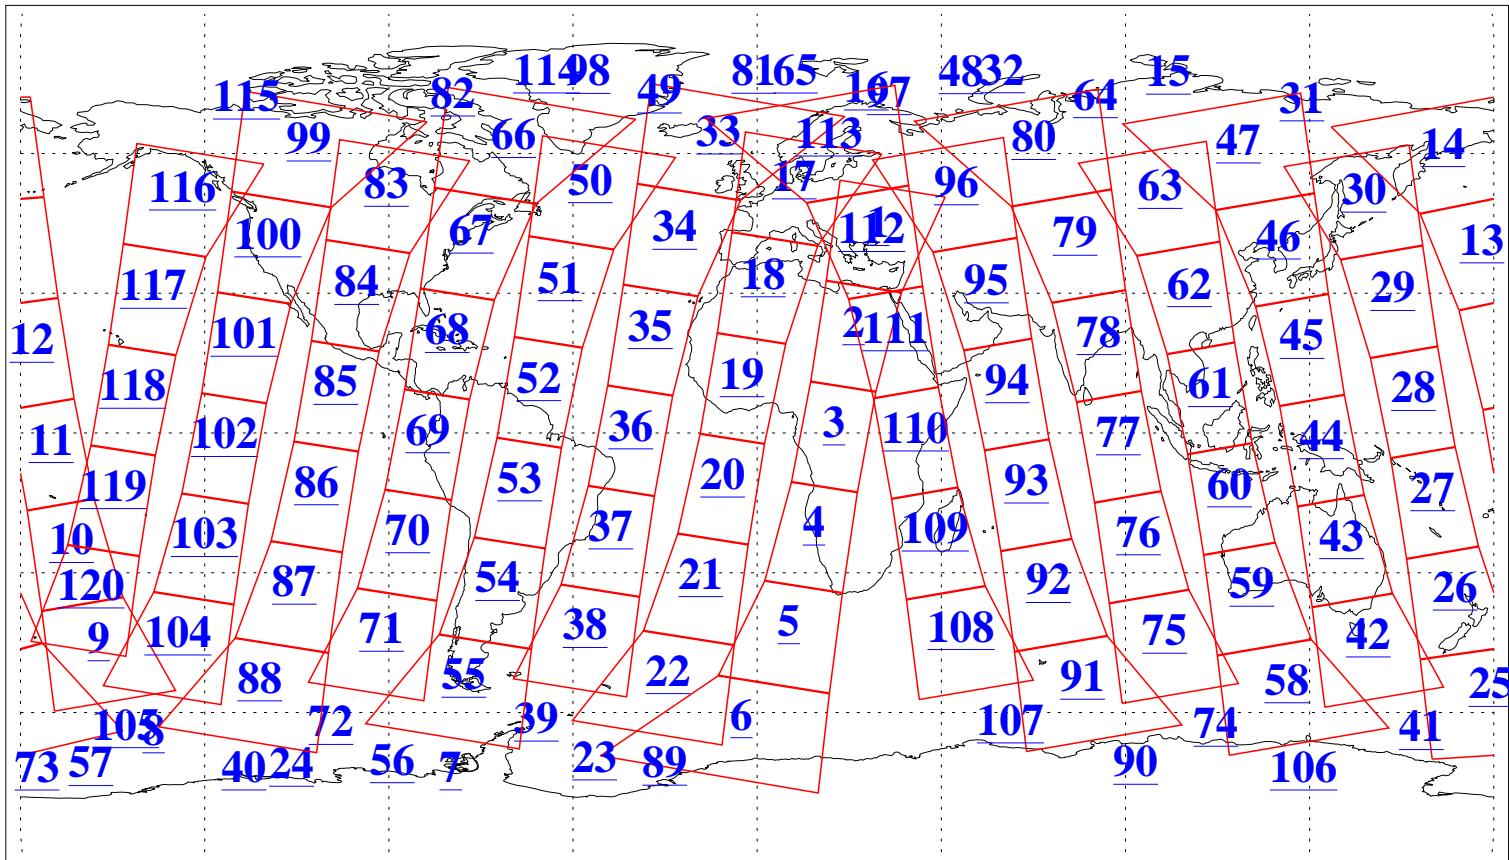

L1B Availability  
AMSU Granules: 240  
HSB Granules: 0  
AIRS Granules: 240

13 Aug 2020  
DoY 226  
Aqua Day 6676  
Granules: 1 to 120

Granules: 121 to 240

Legend: AMSU Available, HSB Available, AIRS Available

L1B Availability  
 AMSU Granules: 240  
 HSB Granules: 0  
 AIRS Granules: 240

13 Aug 2020  
 DoY 226  
 Aqua Day 6676

Ascending Granules

Descending Granules

Legend: AMSU Available, *HSB Available*, *AIRS Available*

L1B Availability  
 AMSU Granules: 240  
 HSB Granules: 0  
 AIRS Granules: 240

13 Aug 2020  
 DoY 226  
 Aqua Day 6676

Northern Hemisphere Granules

Southern Hemisphere Granules

Legend: AMSU Available, HSB Available, **AIRS Available**