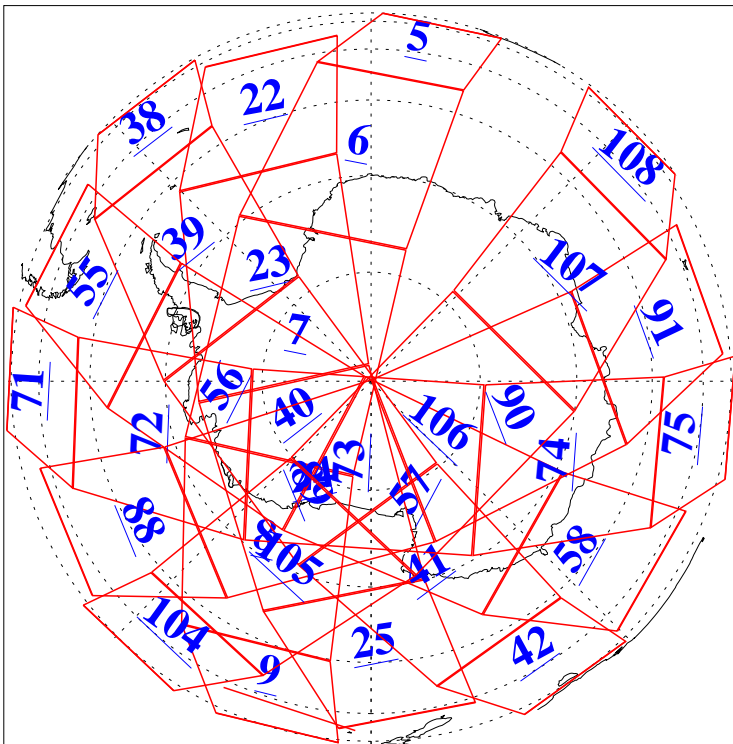

L1B Availability  
AMSU Granules: 240  
HSB Granules: 0  
AIRS Granules: 240

13 Aug 2020  
DoY 226  
Aqua Day 6676  
Granules: 1 to 120

Granules: 121 to 240

Legend: AMSU Available, HSB Available, AIRS Available

L1B Availability  
 AMSU Granules: 240  
 HSB Granules: 0  
 AIRS Granules: 240

13 Aug 2020  
 DoY 226  
 Aqua Day 6676

Ascending Granules

Descending Granules

Legend: AMSU Available, *HSB Available*, *AIRS Available*

L1B Availability  
 AMSU Granules: 240  
 HSB Granules: 0  
 AIRS Granules: 240

13 Aug 2020  
 DoY 226  
 Aqua Day 6676

Northern Hemisphere Granules

Southern Hemisphere Granules

Legend: AMSU Available, HSB Available, **AIRS Available**