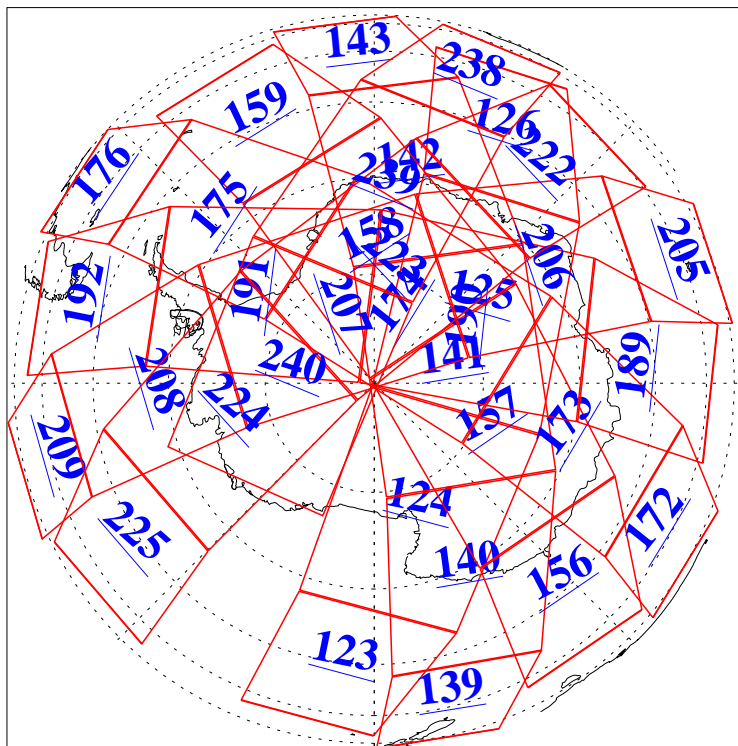

L1B Availability
AMSU Granules: 240
HSB Granules: 0
AIRS Granules: 240

11 Aug 2020
DoY 224
Aqua Day 6674
Granules: 1 to 120

Granules: 121 to 240

Legend: AMSU Available, HSB Available, AIRS Available

L1B Availability
 AMSU Granules: 240
 HSB Granules: 0
 AIRS Granules: 240

11 Aug 2020
 DoY 224
 Aqua Day 6674

Ascending Granules

Descending Granules

Legend: AMSU Available, *HSB Available*, *AIRS Available*

L1B Availability
 AMSU Granules: 240
 HSB Granules: 0
 AIRS Granules: 240

11 Aug 2020
 DoY 224
 Aqua Day 6674

Northern Hemisphere Granules

Southern Hemisphere Granules

Legend: AMSU Available, HSB Available, **AIRS Available**