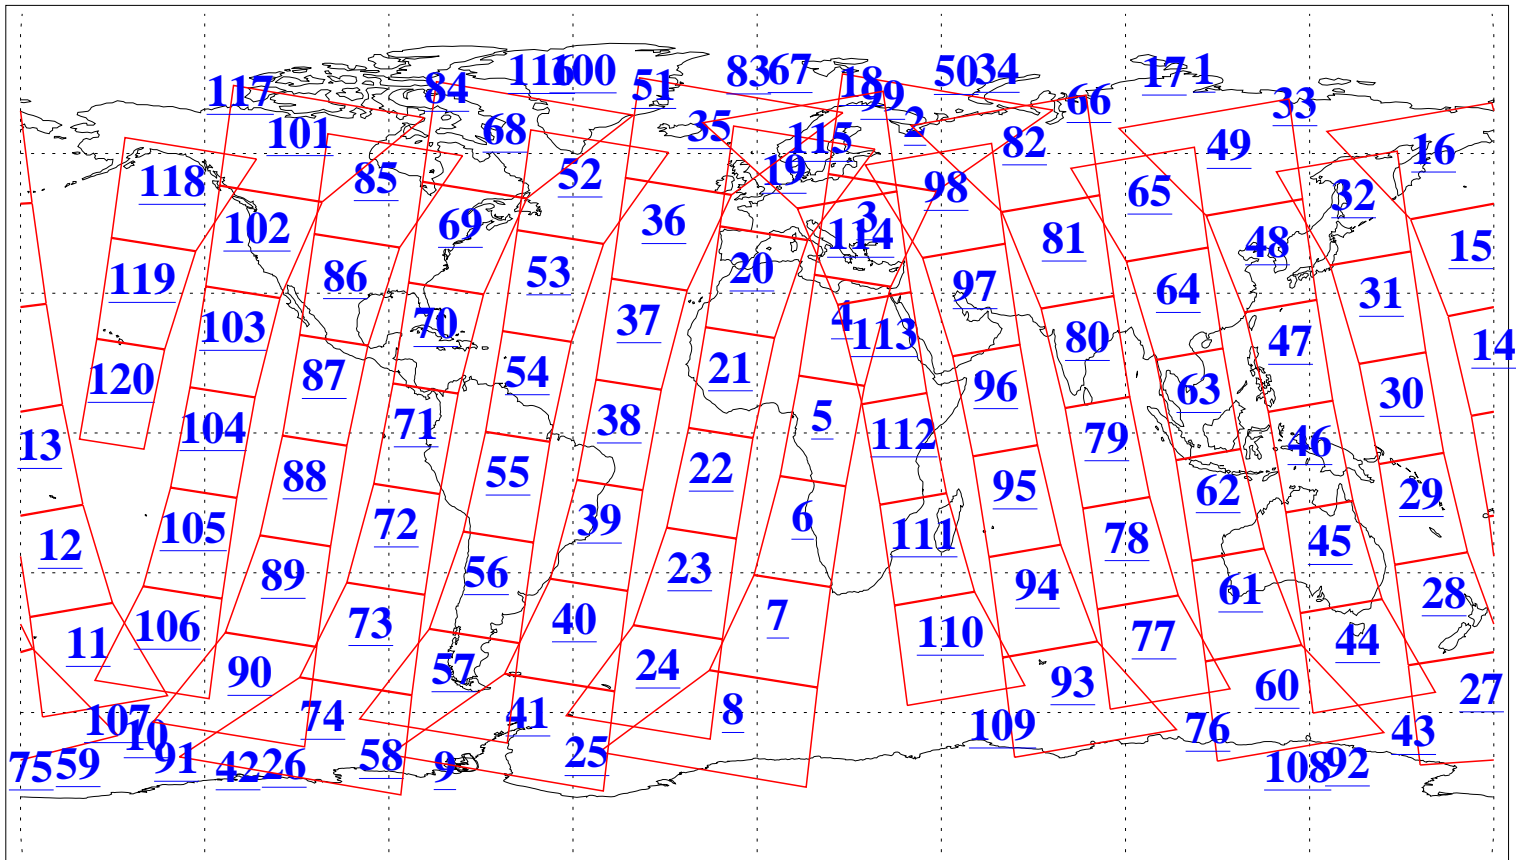

L1B Availability
AMSU Granules: 240
HSB Granules: 0
AIRS Granules: 240

11 Aug 2020
DoY 224
Aqua Day 6674
Granules: 1 to 120

Granules: 121 to 240

Legend: AMSU Available, HSB Available, AIRS Available

L1B Availability
 AMSU Granules: 240
 HSB Granules: 0
 AIRS Granules: 240

11 Aug 2020
 DoY 224
 Aqua Day 6674

Ascending Granules

Descending Granules

Legend: AMSU Available, *HSB Available*, *AIRS Available*

L1B Availability
 AMSU Granules: 240
 HSB Granules: 0
 AIRS Granules: 240

11 Aug 2020
 DoY 224
 Aqua Day 6674

Northern Hemisphere Granules

Southern Hemisphere Granules

Legend: AMSU Available, HSB Available, **AIRS Available**