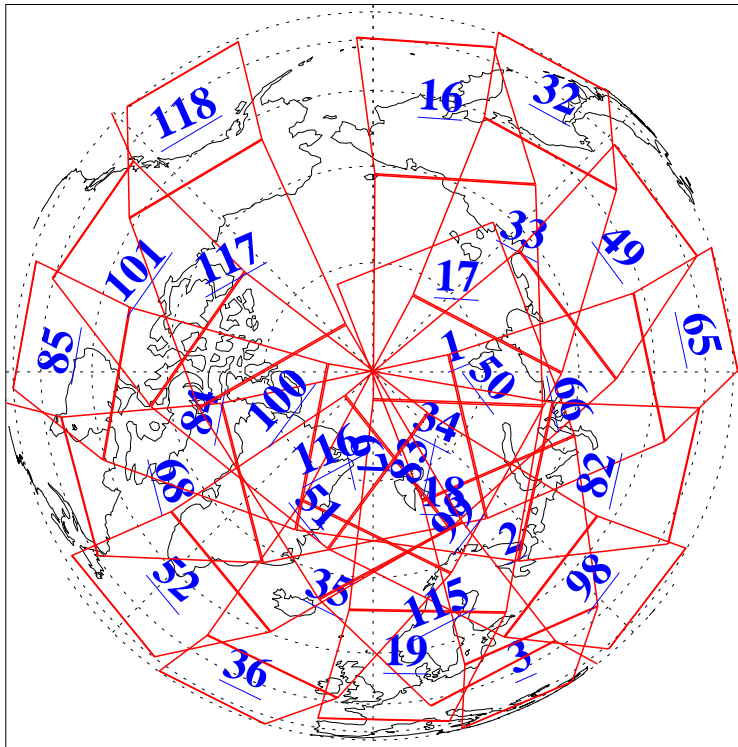

L1B Availability
AMSU Granules: 240
HSB Granules: 0
AIRS Granules: 240

11 Aug 2020
DoY 224
Aqua Day 6674
Granules: 1 to 120

Granules: 121 to 240

Legend: AMSU Available, HSB Available, AIRS Available

L1B Availability
 AMSU Granules: 240
 HSB Granules: 0
 AIRS Granules: 240

11 Aug 2020
 DoY 224
 Aqua Day 6674

Ascending Granules

Descending Granules

Legend: AMSU Available, *HSB Available*, *AIRS Available*

L1B Availability
 AMSU Granules: 240
 HSB Granules: 0
 AIRS Granules: 240

11 Aug 2020
 DoY 224
 Aqua Day 6674

Northern Hemisphere Granules

Southern Hemisphere Granules

Legend: AMSU Available, HSB Available, **AIRS Available**