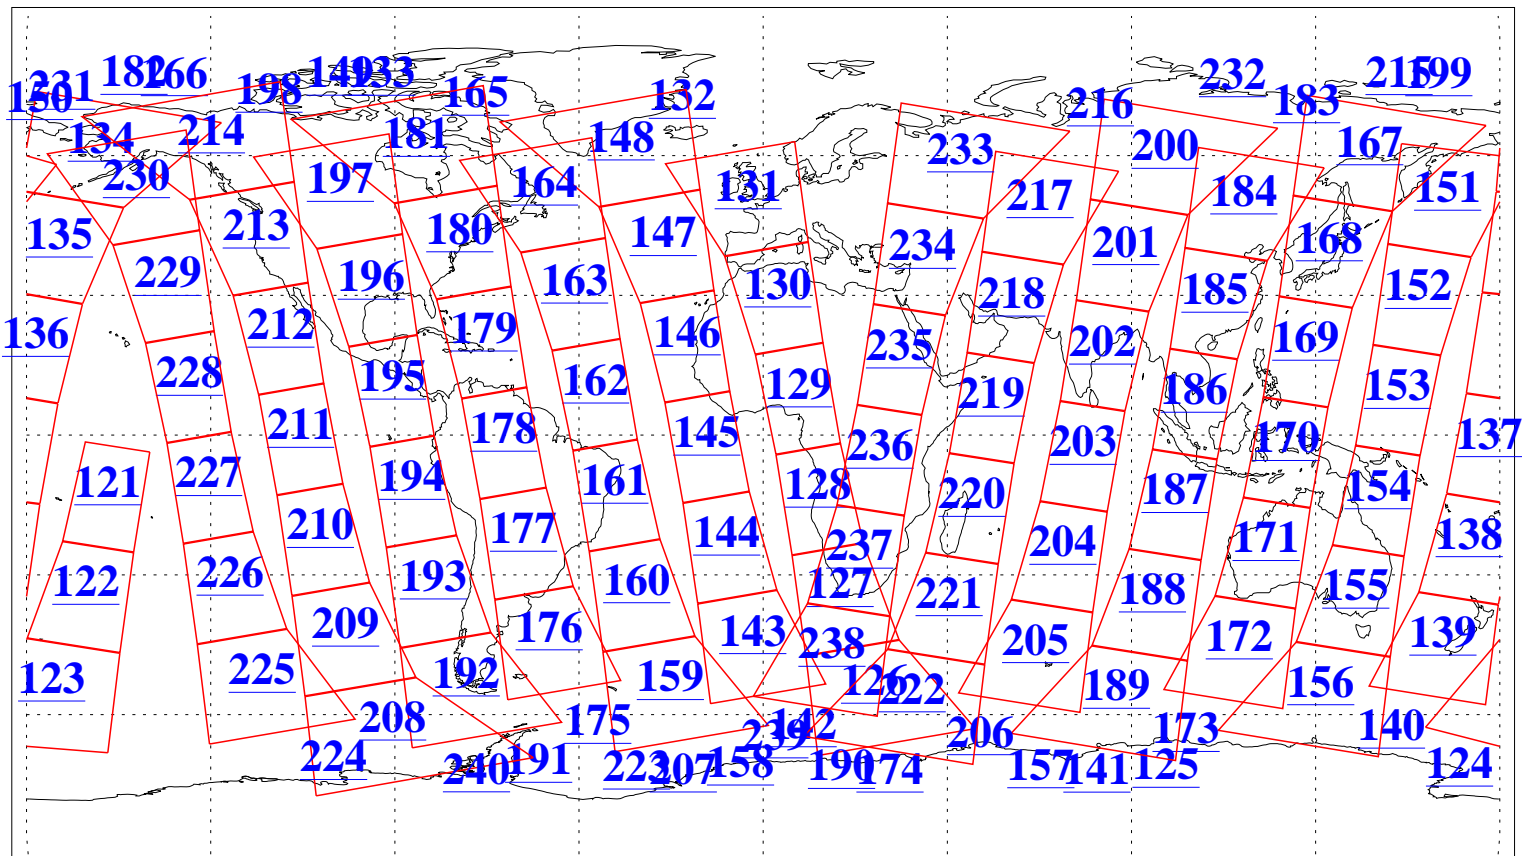

L1B Availability
AMSU Granules: 240
HSB Granules: 0
AIRS Granules: 240

11 Aug 2020
DoY 224
Aqua Day 6674
Granules: 1 to 120

Granules: 121 to 240

Legend: AMSU Available, HSB Available, AIRS Available

L1B Availability
 AMSU Granules: 240
 HSB Granules: 0
 AIRS Granules: 240

11 Aug 2020
 DoY 224
 Aqua Day 6674

Ascending Granules

Descending Granules

Legend: AMSU Available, *HSB Available*, *AIRS Available*

L1B Availability
 AMSU Granules: 240
 HSB Granules: 0
 AIRS Granules: 240

11 Aug 2020
 DoY 224
 Aqua Day 6674

Northern Hemisphere Granules

Southern Hemisphere Granules

Legend: AMSU Available, HSB Available, **AIRS Available**