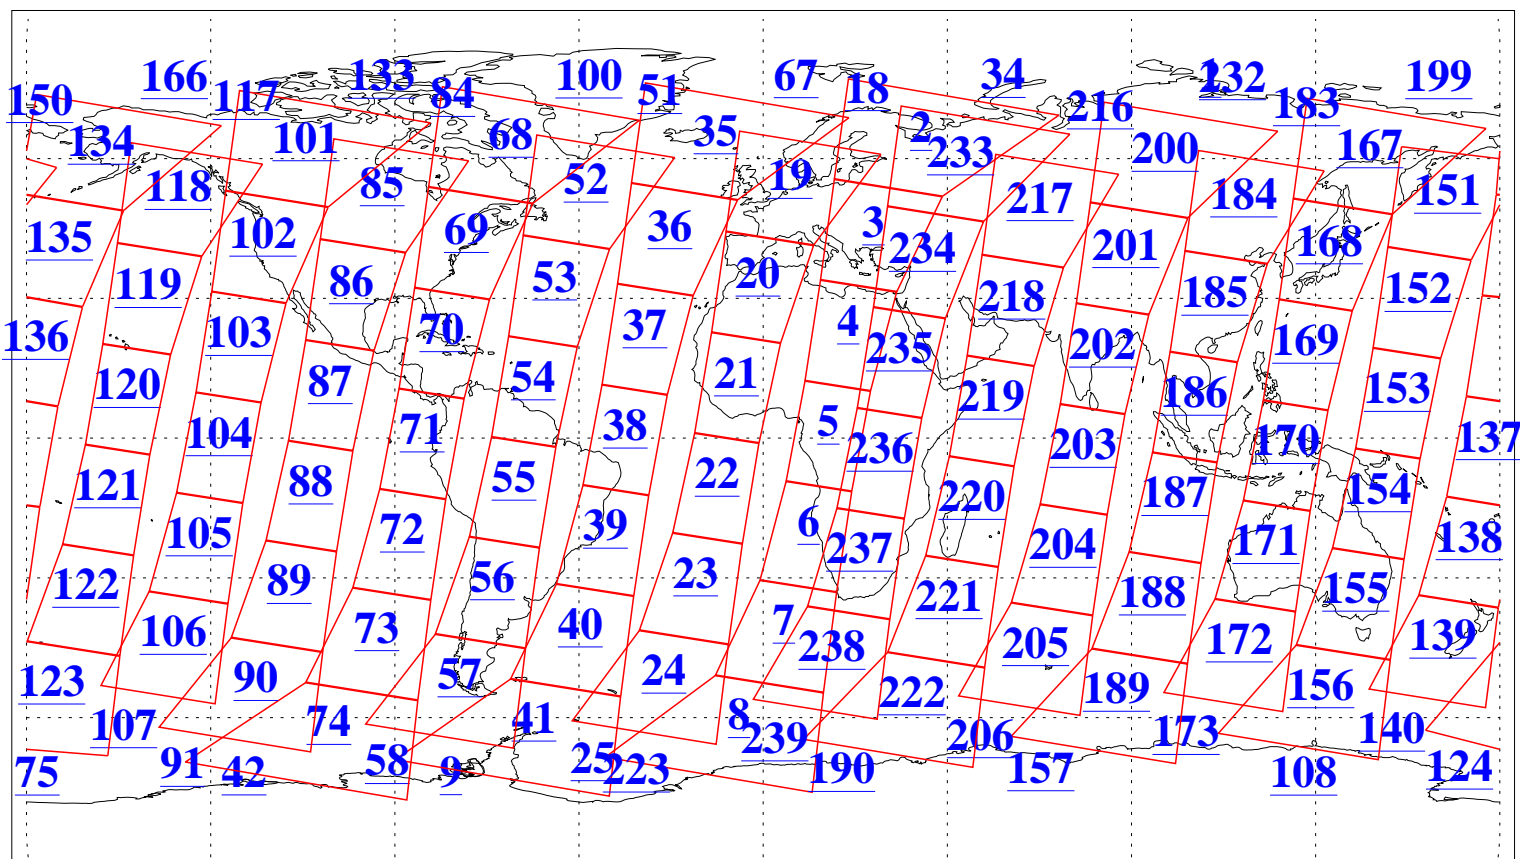

L1B Availability
AMSU Granules: 240
HSB Granules: 0
AIRS Granules: 240

11 Aug 2020
DoY 224
Aqua Day 6674
Granules: 1 to 120

Granules: 121 to 240

Legend: AMSU Available, HSB Available, AIRS Available

L1B Availability
 AMSU Granules: 240
 HSB Granules: 0
 AIRS Granules: 240

11 Aug 2020
 DoY 224
 Aqua Day 6674

Ascending Granules

Descending Granules

Legend: AMSU Available, *HSB Available*, *AIRS Available*

L1B Availability
 AMSU Granules: 240
 HSB Granules: 0
 AIRS Granules: 240

11 Aug 2020
 DoY 224
 Aqua Day 6674

Northern Hemisphere Granules

Southern Hemisphere Granules

Legend: AMSU Available, HSB Available, **AIRS Available**