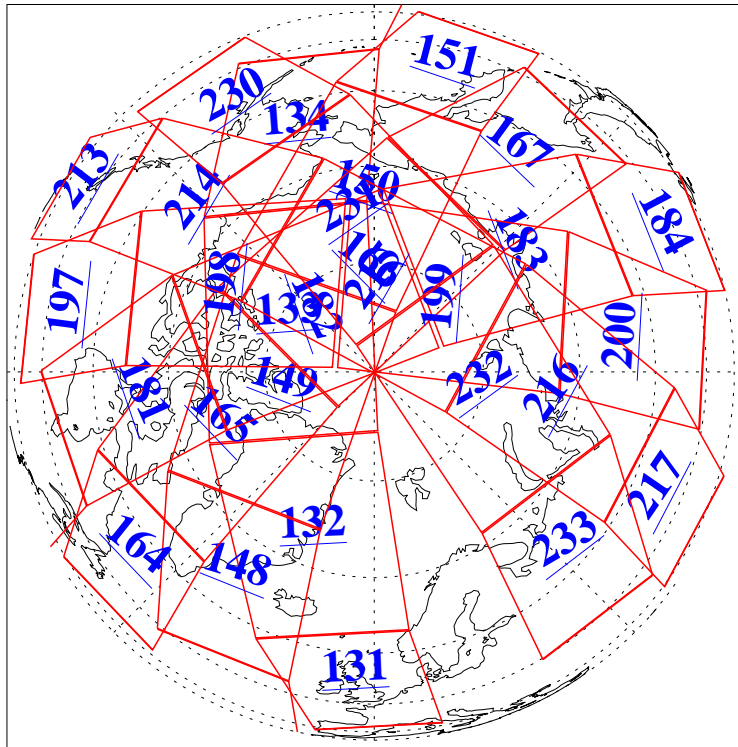

11 Aug 2020
 DoY 224
 Aqua Day 6674

Ascending Granules

Descending Granules

Legend: AMSU Available, *HSB Available*, *AIRS Available*

L1B Availability
 AMSU Granules: 240
 HSB Granules: 0
 AIRS Granules: 240

11 Aug 2020
 DoY 224
 Aqua Day 6674

Northern Hemisphere Granules

Southern Hemisphere Granules

Legend: AMSU Available, HSB Available, **AIRS Available**