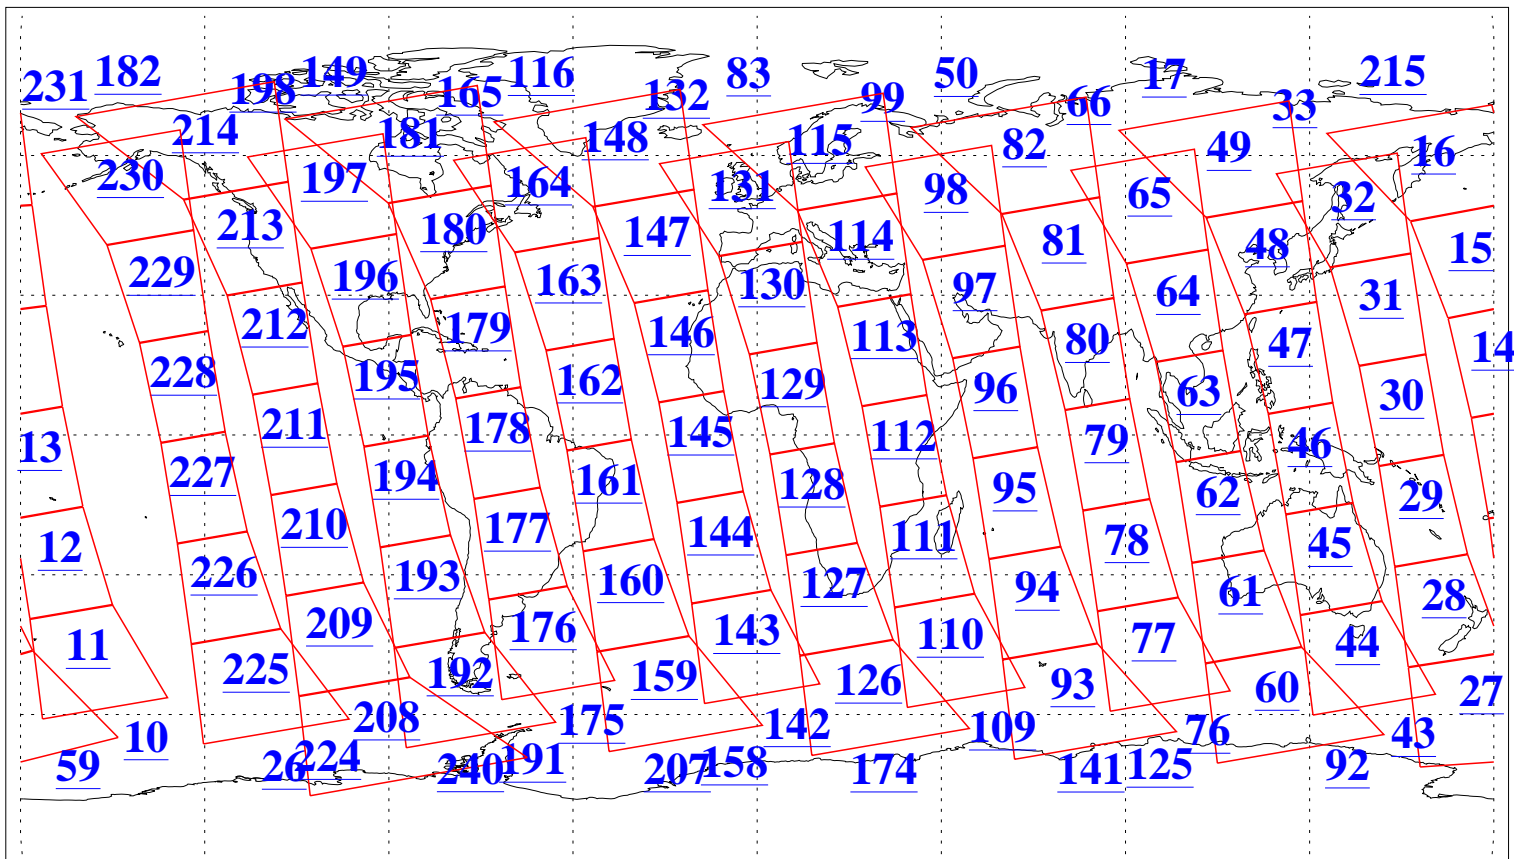

L1B Availability
AMSU Granules: 240
HSB Granules: 0
AIRS Granules: 240

11 Aug 2020
DoY 224
Aqua Day 6674
Granules: 1 to 120

Granules: 121 to 240

Legend: AMSU Available, HSB Available, AIRS Available

L1B Availability
 AMSU Granules: 240
 HSB Granules: 0
 AIRS Granules: 240

11 Aug 2020
 DoY 224
 Aqua Day 6674

Ascending Granules

Descending Granules

Legend: AMSU Available, *HSB Available*, *AIRS Available*

L1B Availability
 AMSU Granules: 240
 HSB Granules: 0
 AIRS Granules: 240

11 Aug 2020
 DoY 224
 Aqua Day 6674

Northern Hemisphere Granules

Southern Hemisphere Granules

Legend: AMSU Available, HSB Available, **AIRS Available**