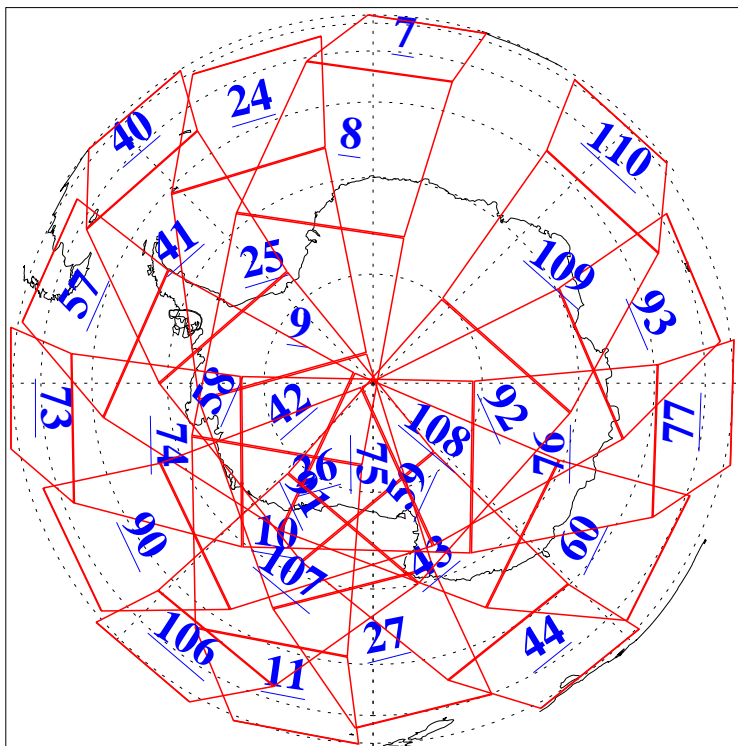

L1B Availability
AMSU Granules: 240
HSB Granules: 0
AIRS Granules: 240

11 Aug 2020
DoY 224
Aqua Day 6674
Granules: 1 to 120

Granules: 121 to 240

Legend: AMSU Available, HSB Available, AIRS Available

L1B Availability
 AMSU Granules: 240
 HSB Granules: 0
 AIRS Granules: 240

11 Aug 2020
 DoY 224
 Aqua Day 6674

Ascending Granules

Descending Granules

Legend: AMSU Available, *HSB Available*, *AIRS Available*

L1B Availability
 AMSU Granules: 240
 HSB Granules: 0
 AIRS Granules: 240

11 Aug 2020
 DoY 224
 Aqua Day 6674

Northern Hemisphere Granules

Southern Hemisphere Granules

Legend: AMSU Available, HSB Available, **AIRS Available**