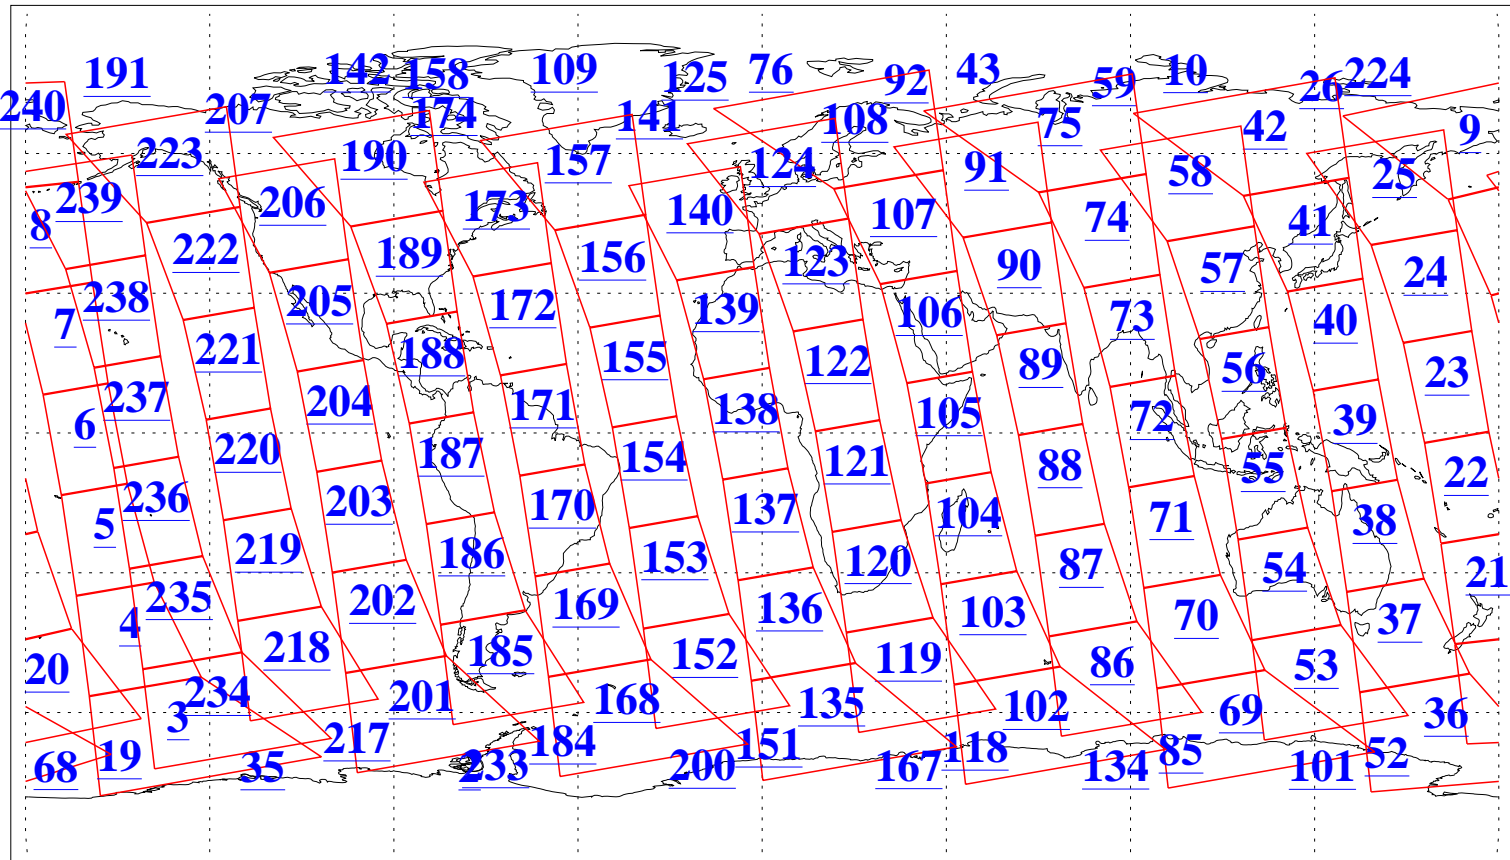

L1B Availability
AMSU Granules: 239
HSB Granules: 0
AIRS Granules: 240

10 Aug 2020
DoY 223
Aqua Day 6673
Granules: 1 to 120

Granules: 121 to 240

Legend: AMSU Available, *HSB Available*, *AIRS Available*

L1B Availability
 AMSU Granules: 239
 HSB Granules: 0
 AIRS Granules: 240

10 Aug 2020
 DoY 223
 Aqua Day 6673

Ascending Granules

Descending Granules

Legend: AMSU Available, HSB Available, AIRS Available