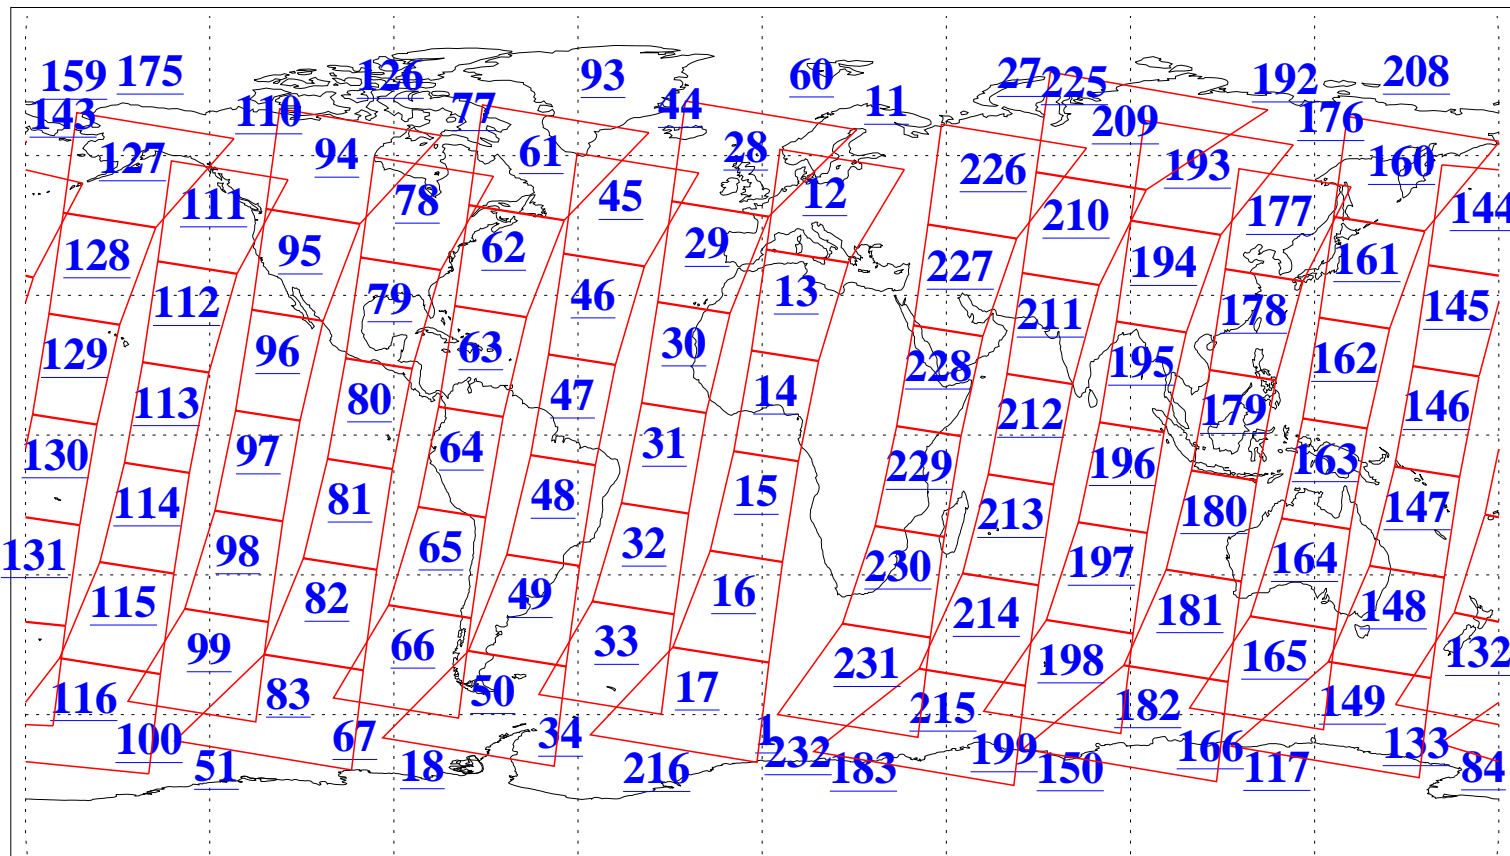

L1B Availability
AMSU Granules: 239
HSB Granules: 0
AIRS Granules: 240

10 Aug 2020
DoY 223
Aqua Day 6673
Granules: 1 to 120

Granules: 121 to 240

Legend: AMSU Available, *HSB Available*, *AIRS Available*

L1B Availability
 AMSU Granules: 239
 HSB Granules: 0
 AIRS Granules: 240

10 Aug 2020
 DoY 223
 Aqua Day 6673

Ascending Granules

Descending Granules

Legend: AMSU Available, HSB Available, AIRS Available