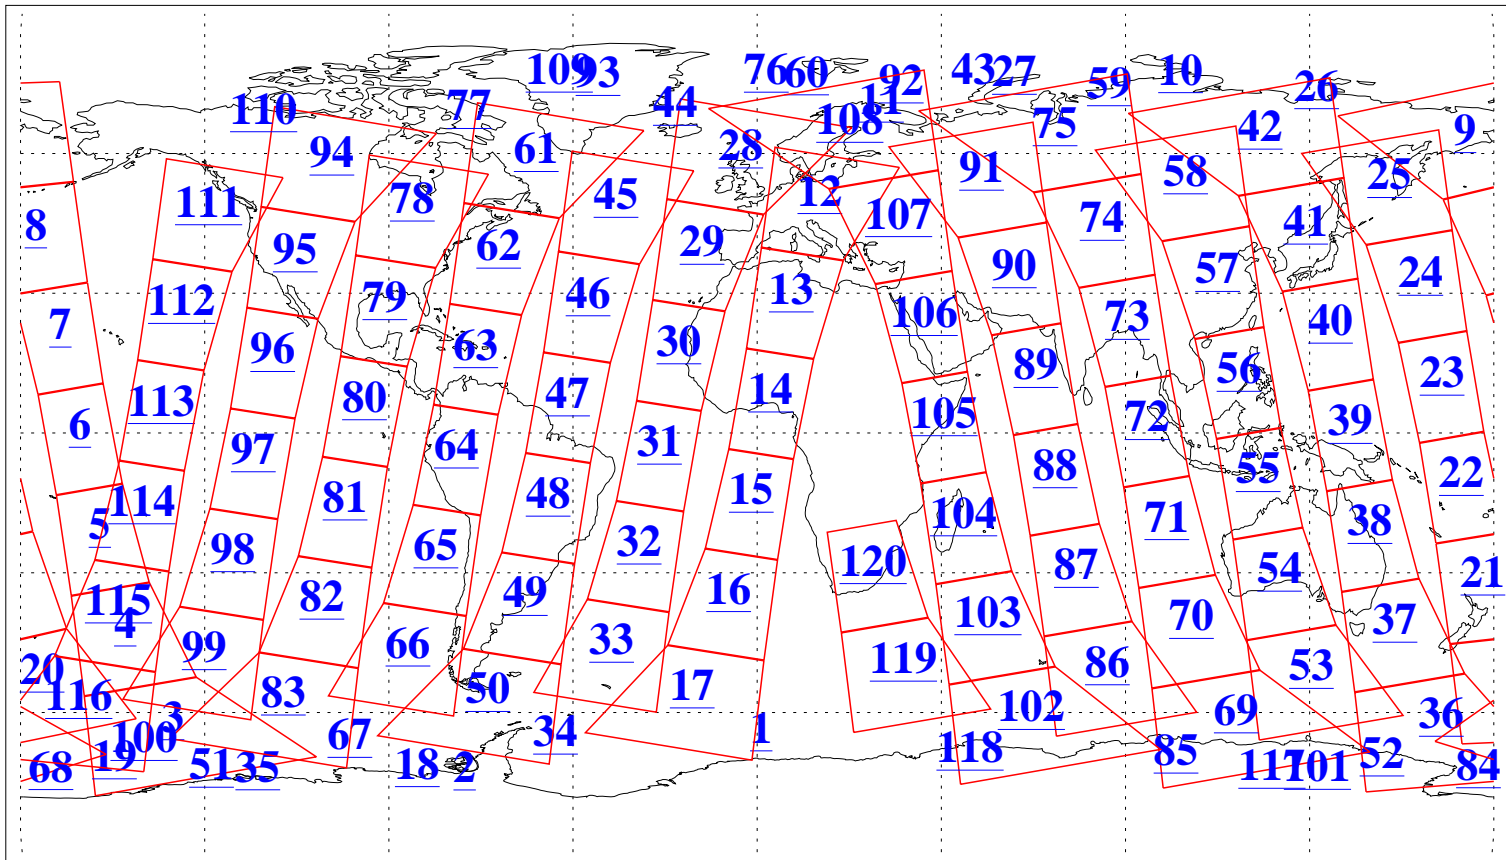

L1B Availability
AMSU Granules: 239
HSB Granules: 0
AIRS Granules: 240

10 Aug 2020
DoY 223
Aqua Day 6673
Granules: 1 to 120

Granules: 121 to 240

Legend: AMSU Available, *HSB Available*, *AIRS Available*

L1B Availability
 AMSU Granules: 239
 HSB Granules: 0
 AIRS Granules: 240

10 Aug 2020
 DoY 223
 Aqua Day 6673

Ascending Granules

Descending Granules

Legend: AMSU Available, HSB Available, AIRS Available