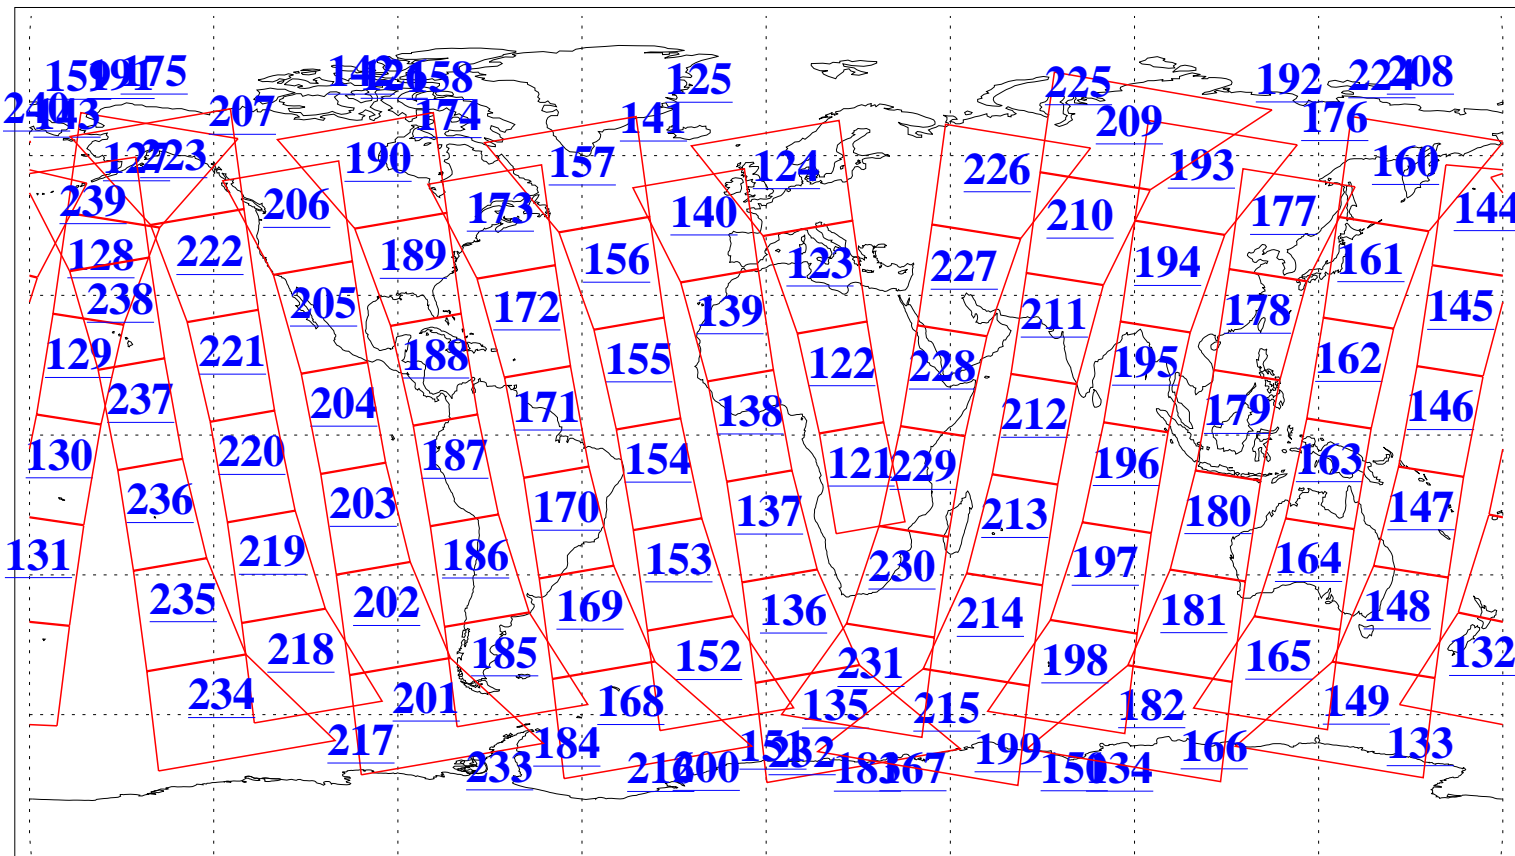

L1B Availability
AMSU Granules: 239
HSB Granules: 0
AIRS Granules: 240

10 Aug 2020
DoY 223
Aqua Day 6673
Granules: 1 to 120

Granules: 121 to 240

Legend: AMSU Available, *HSB Available*, *AIRS Available*

L1B Availability
 AMSU Granules: 239
 HSB Granules: 0
 AIRS Granules: 240

10 Aug 2020
 DoY 223
 Aqua Day 6673

Ascending Granules

Descending Granules

Legend: AMSU Available, HSB Available, AIRS Available