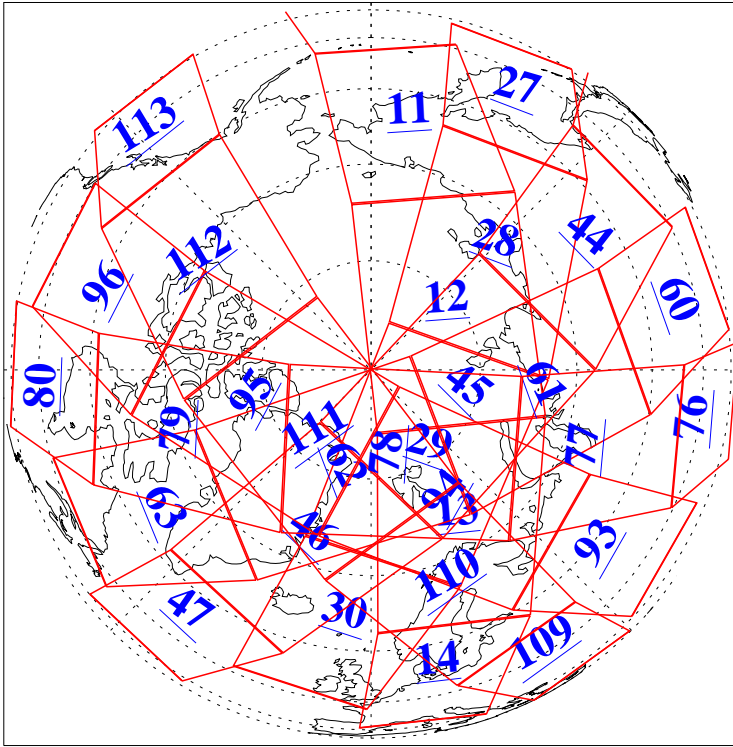

L1B Availability  
 AMSU Granules: 240  
 HSB Granules: 0  
 AIRS Granules: 240

8 Aug 2020  
 DoY 221  
 Aqua Day 6671  
 Granules: 1 to 120

Granules: 121 to 240

Legend: AMSU Available, *HSB Available*, AIRS Available

L1B Availability  
 AMSU Granules: 240  
 HSB Granules: 0  
 AIRS Granules: 240

8 Aug 2020  
 DoY 221  
 Aqua Day 6671  
 Ascending Granules

Descending Granules

Legend: AMSU Available, *HSB Available*, AIRS Available

L1B Availability  
 AMSU Granules: 240  
 HSB Granules: 0  
 AIRS Granules: 240

8 Aug 2020  
 DoY 221  
 Aqua Day 6671

Northern Hemisphere Granules

Southern Hemisphere Granules

Legend: AMSU Available, HSB Available, **AIRS Available**