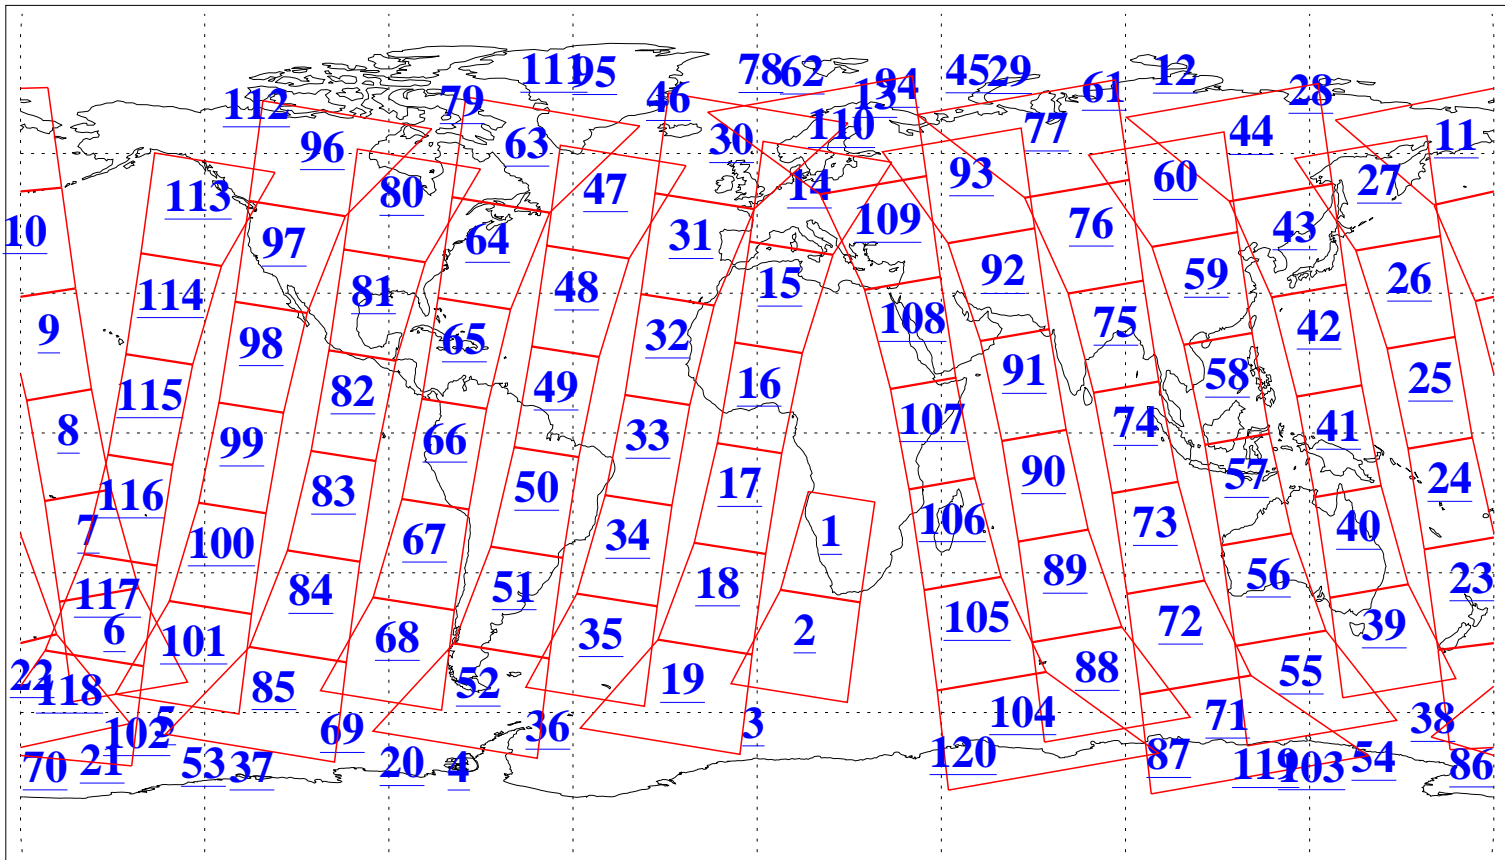

L1B Availability  
 AMSU Granules: 240  
 HSB Granules: 0  
 AIRS Granules: 240

8 Aug 2020  
 DoY 221  
 Aqua Day 6671  
 Granules: 1 to 120

Granules: 121 to 240

Legend: AMSU Available, *HSB Available*, AIRS Available

L1B Availability  
 AMSU Granules: 240  
 HSB Granules: 0  
 AIRS Granules: 240

8 Aug 2020  
 DoY 221  
 Aqua Day 6671  
 Ascending Granules

Descending Granules

Legend: AMSU Available, *HSB Available*, AIRS Available

L1B Availability  
 AMSU Granules: 240  
 HSB Granules: 0  
 AIRS Granules: 240

8 Aug 2020  
 DoY 221  
 Aqua Day 6671

Northern Hemisphere Granules

Southern Hemisphere Granules

Legend: AMSU Available, HSB Available, **AIRS Available**