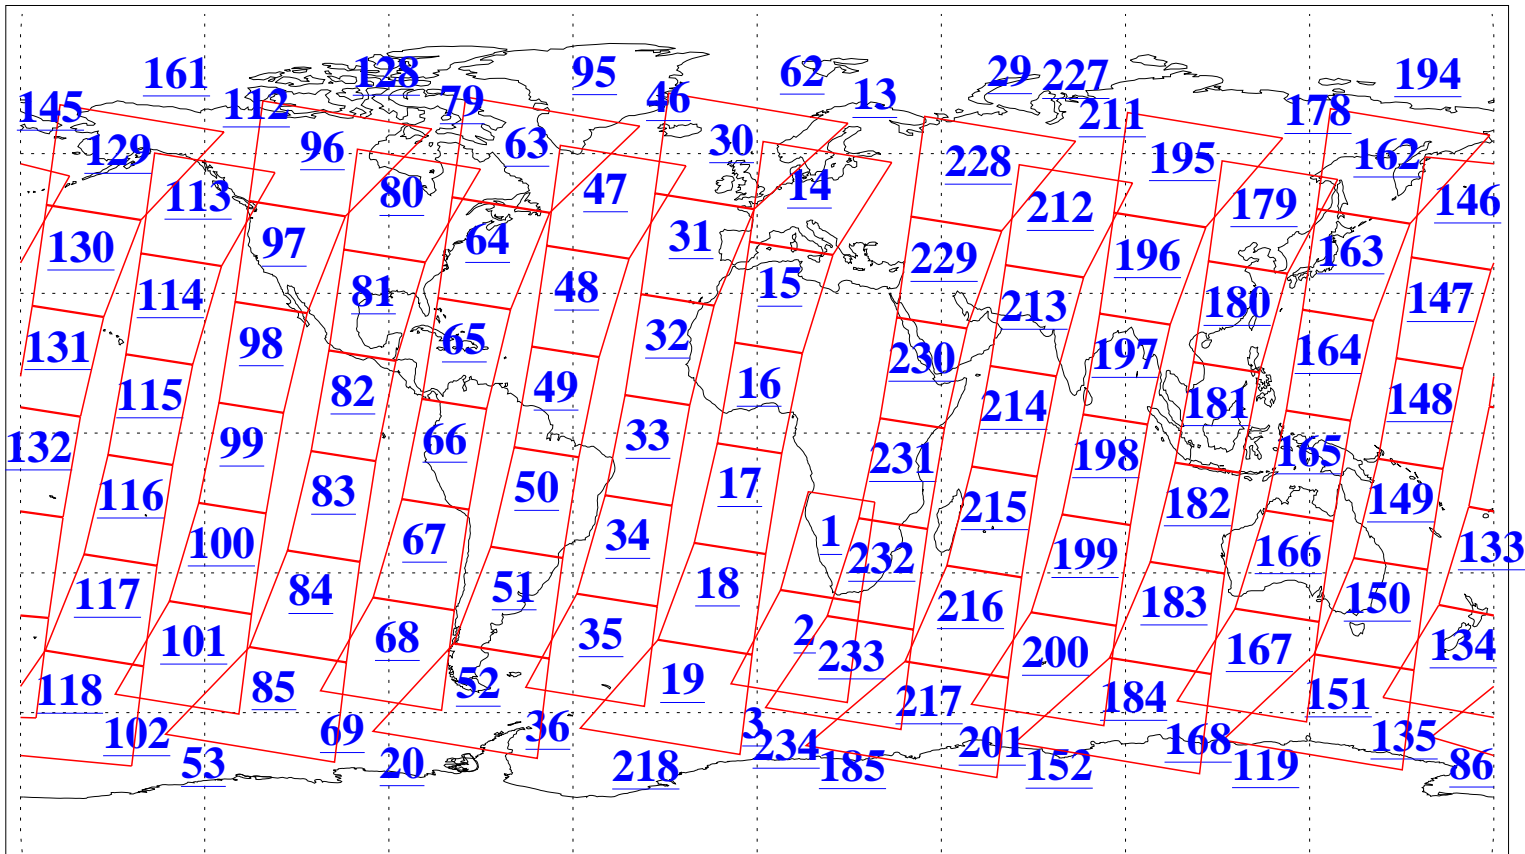

L1B Availability  
 AMSU Granules: 240  
 HSB Granules: 0  
 AIRS Granules: 240

8 Aug 2020  
 DoY 221  
 Aqua Day 6671  
 Granules: 1 to 120

Granules: 121 to 240

Legend: AMSU Available, *HSB Available*, AIRS Available

L1B Availability  
 AMSU Granules: 240  
 HSB Granules: 0  
 AIRS Granules: 240

8 Aug 2020  
 DoY 221  
 Aqua Day 6671  
 Ascending Granules

Descending Granules

Legend: AMSU Available, *HSB Available*, AIRS Available

L1B Availability  
 AMSU Granules: 240  
 HSB Granules: 0  
 AIRS Granules: 240

8 Aug 2020  
 DoY 221  
 Aqua Day 6671

Northern Hemisphere Granules

Southern Hemisphere Granules

Legend: AMSU Available, HSB Available, **AIRS Available**