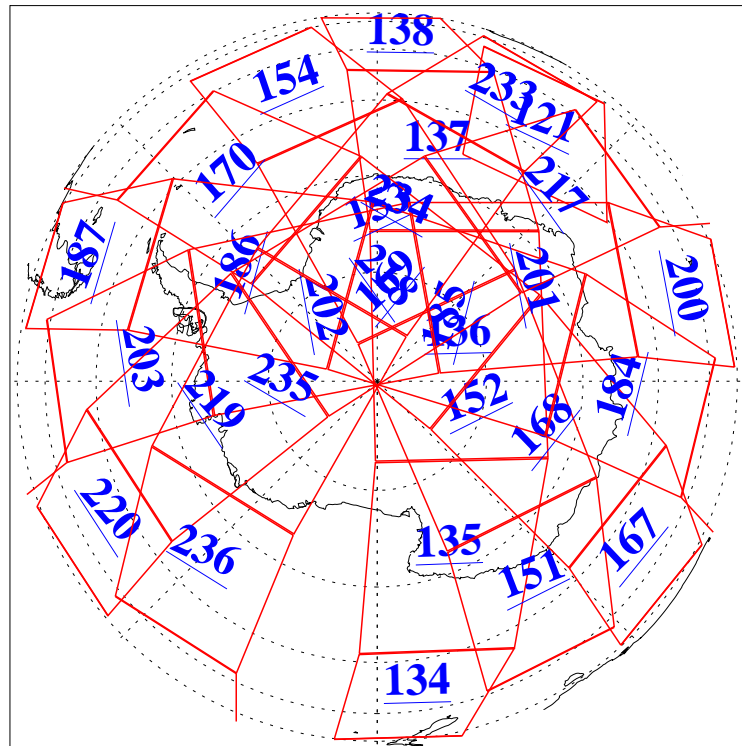

L1B Availability  
 AMSU Granules: 240  
 HSB Granules: 0  
 AIRS Granules: 240

8 Aug 2020  
 DoY 221  
 Aqua Day 6671  
 Granules: 1 to 120

Granules: 121 to 240

Legend: AMSU Available, *HSB Available*, AIRS Available

L1B Availability  
 AMSU Granules: 240  
 HSB Granules: 0  
 AIRS Granules: 240

8 Aug 2020  
 DoY 221  
 Aqua Day 6671  
 Ascending Granules

Descending Granules

Legend: AMSU Available, *HSB Available*, AIRS Available

L1B Availability  
 AMSU Granules: 240  
 HSB Granules: 0  
 AIRS Granules: 240

8 Aug 2020  
 DoY 221  
 Aqua Day 6671

Northern Hemisphere Granules

Southern Hemisphere Granules

Legend: AMSU Available, HSB Available, **AIRS Available**