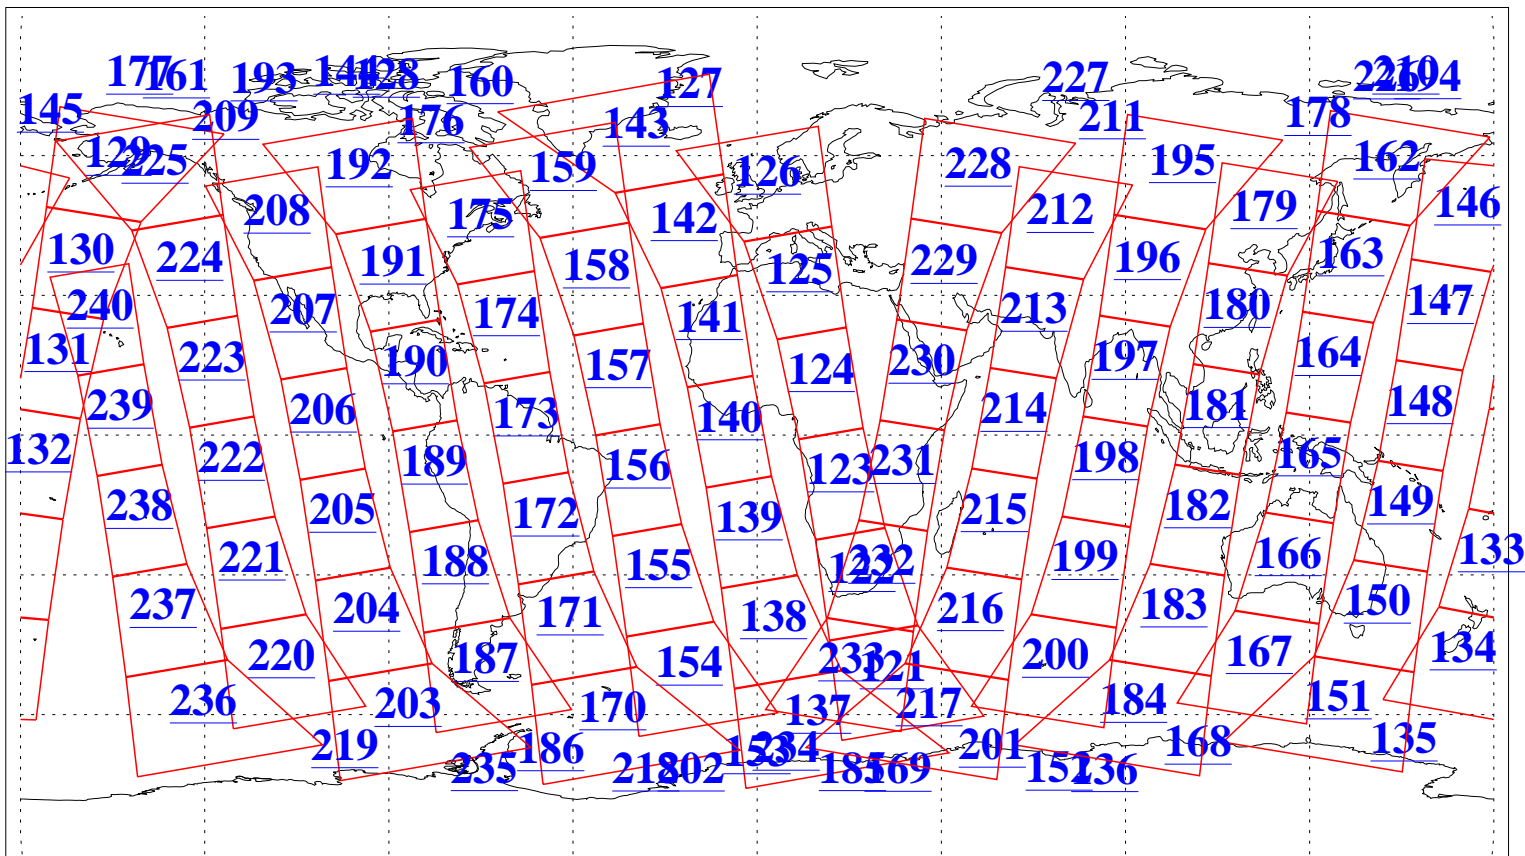

L1B Availability  
 AMSU Granules: 240  
 HSB Granules: 0  
 AIRS Granules: 240

8 Aug 2020  
 DoY 221  
 Aqua Day 6671  
 Granules: 1 to 120

Granules: 121 to 240

Legend: AMSU Available, *HSB Available*, AIRS Available

L1B Availability  
 AMSU Granules: 240  
 HSB Granules: 0  
 AIRS Granules: 240

8 Aug 2020  
 DoY 221  
 Aqua Day 6671  
 Ascending Granules

Descending Granules

Legend: AMSU Available, *HSB Available*, AIRS Available

L1B Availability  
 AMSU Granules: 240  
 HSB Granules: 0  
 AIRS Granules: 240

8 Aug 2020  
 DoY 221  
 Aqua Day 6671

Northern Hemisphere Granules

Southern Hemisphere Granules

Legend: AMSU Available, HSB Available, **AIRS Available**