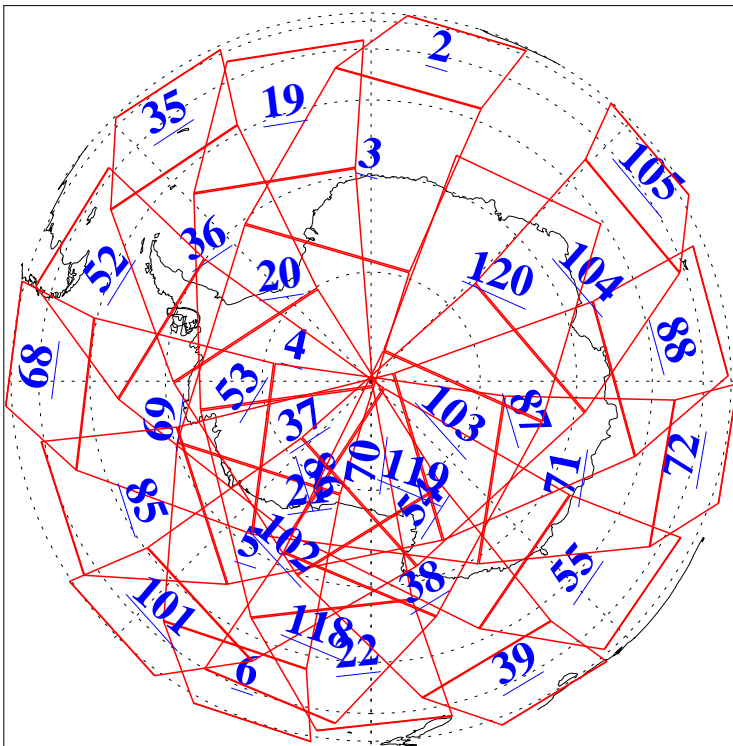

L1B Availability  
 AMSU Granules: 240  
 HSB Granules: 0  
 AIRS Granules: 240

8 Aug 2020  
 DoY 221  
 Aqua Day 6671  
 Granules: 1 to 120

Granules: 121 to 240

Legend: AMSU Available, *HSB Available*, AIRS Available

L1B Availability  
 AMSU Granules: 240  
 HSB Granules: 0  
 AIRS Granules: 240

8 Aug 2020  
 DoY 221  
 Aqua Day 6671  
 Ascending Granules

Descending Granules

Legend: AMSU Available, *HSB Available*, AIRS Available

L1B Availability  
 AMSU Granules: 240  
 HSB Granules: 0  
 AIRS Granules: 240

8 Aug 2020  
 DoY 221  
 Aqua Day 6671

Northern Hemisphere Granules

Southern Hemisphere Granules

Legend: AMSU Available, HSB Available, **AIRS Available**