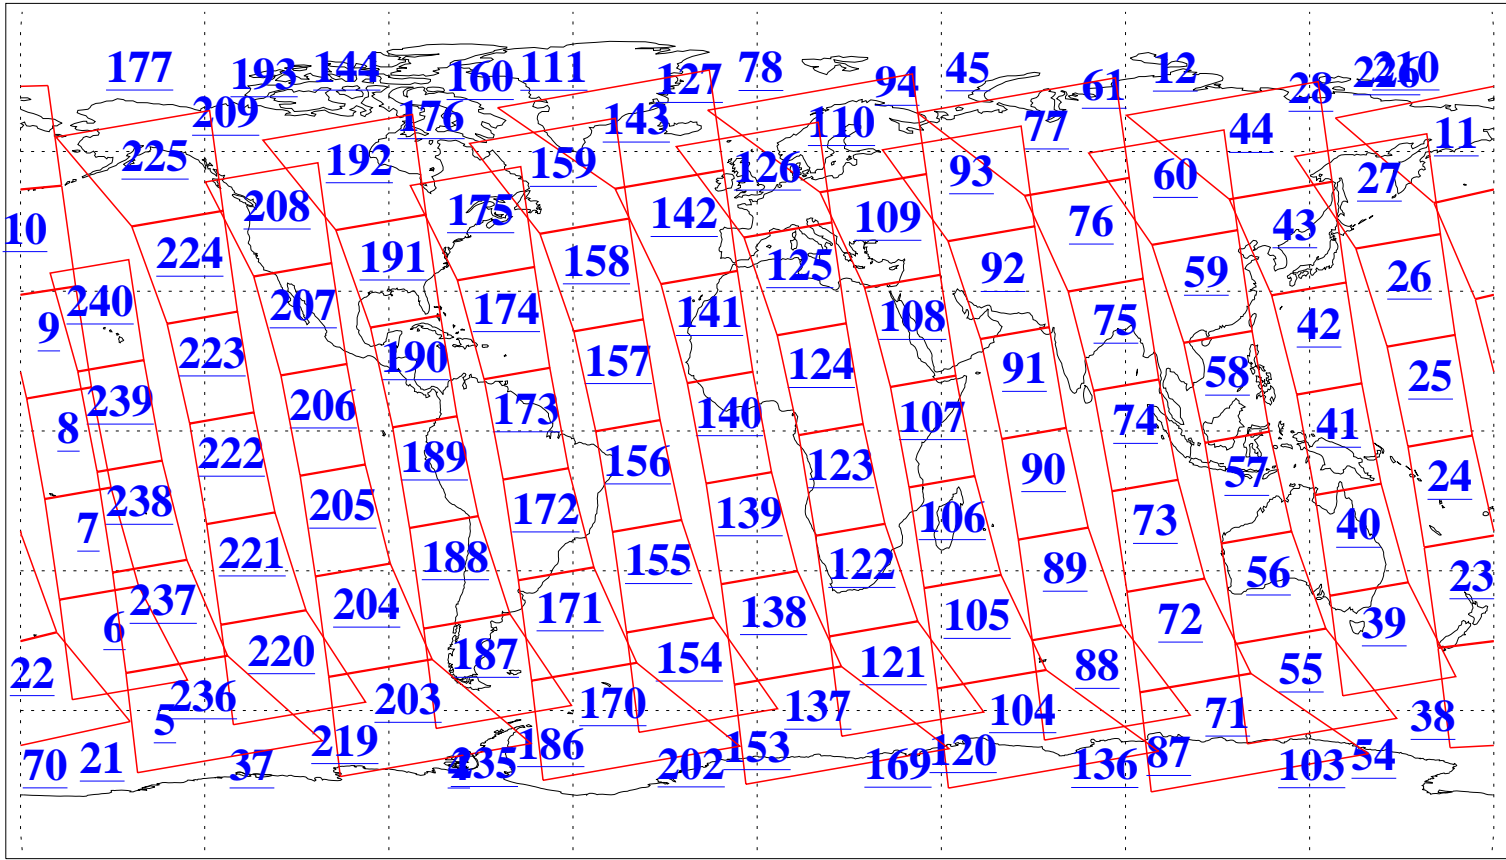

L1B Availability  
 AMSU Granules: 240  
 HSB Granules: 0  
 AIRS Granules: 240

8 Aug 2020  
 DoY 221  
 Aqua Day 6671  
 Granules: 1 to 120

Granules: 121 to 240

Legend: AMSU Available, *HSB Available*, AIRS Available

L1B Availability  
 AMSU Granules: 240  
 HSB Granules: 0  
 AIRS Granules: 240

8 Aug 2020  
 DoY 221  
 Aqua Day 6671  
 Ascending Granules

Descending Granules

Legend: AMSU Available, *HSB Available*, AIRS Available

L1B Availability  
 AMSU Granules: 240  
 HSB Granules: 0  
 AIRS Granules: 240

8 Aug 2020  
 DoY 221  
 Aqua Day 6671

Northern Hemisphere Granules

Southern Hemisphere Granules

Legend: AMSU Available, HSB Available, **AIRS Available**