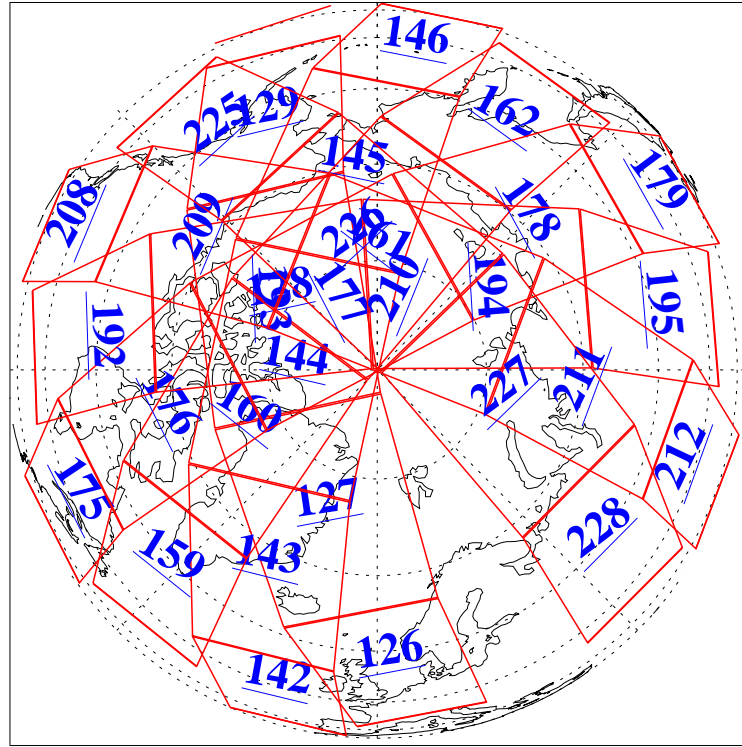

L1B Availability  
 AMSU Granules: 240  
 HSB Granules: 0  
 AIRS Granules: 240

8 Aug 2020  
 DoY 221  
 Aqua Day 6671  
 Ascending Granules

Descending Granules

Legend: AMSU Available, *HSB Available*, AIRS Available

L1B Availability  
 AMSU Granules: 240  
 HSB Granules: 0  
 AIRS Granules: 240

8 Aug 2020  
 DoY 221  
 Aqua Day 6671

Northern Hemisphere Granules

Southern Hemisphere Granules

Legend: AMSU Available, HSB Available, **AIRS Available**