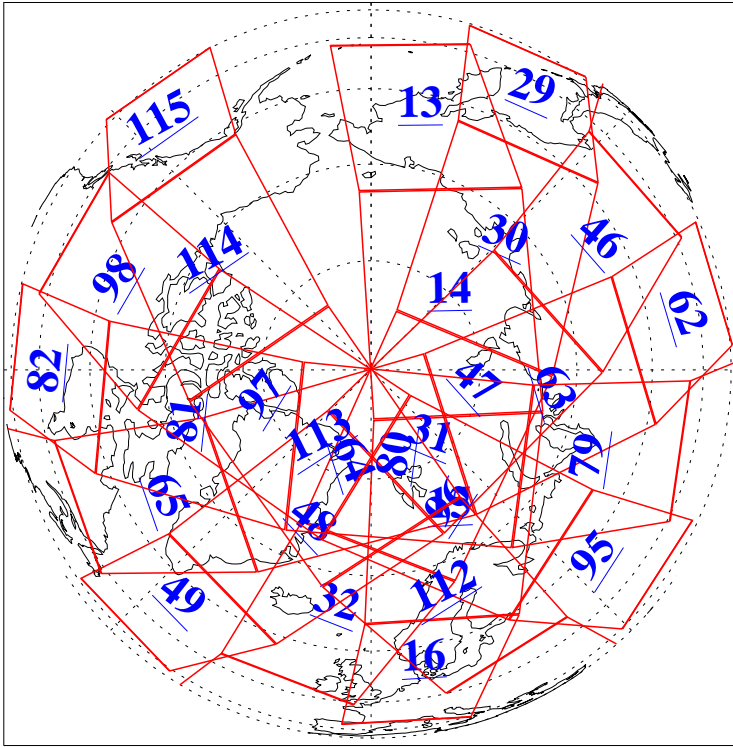

L1B Availability
 AMSU Granules: 240
 HSB Granules: 0
 AIRS Granules: 223

6 Aug 2020
 DoY 219
 Aqua Day 6669
 Granules: 1 to 120

Granules: 121 to 240

Legend: AMSU Available, *HSB Available*, *AIRS Available*

L1B Availability
 AMSU Granules: 240
 HSB Granules: 0
 AIRS Granules: 223

6 Aug 2020
 DoY 219
 Aqua Day 6669

Ascending Granules

Descending Granules

Legend: AMSU Available, HSB Available, AIRS Available

L1B Availability
 AMSU Granules: 240
 HSB Granules: 0
 AIRS Granules: 223

6 Aug 2020
 DoY 219
 Aqua Day 6669

Northern Hemisphere Granules

Southern Hemisphere Granules

Legend: AMSU Available, HSB Available, **AIRS Available**