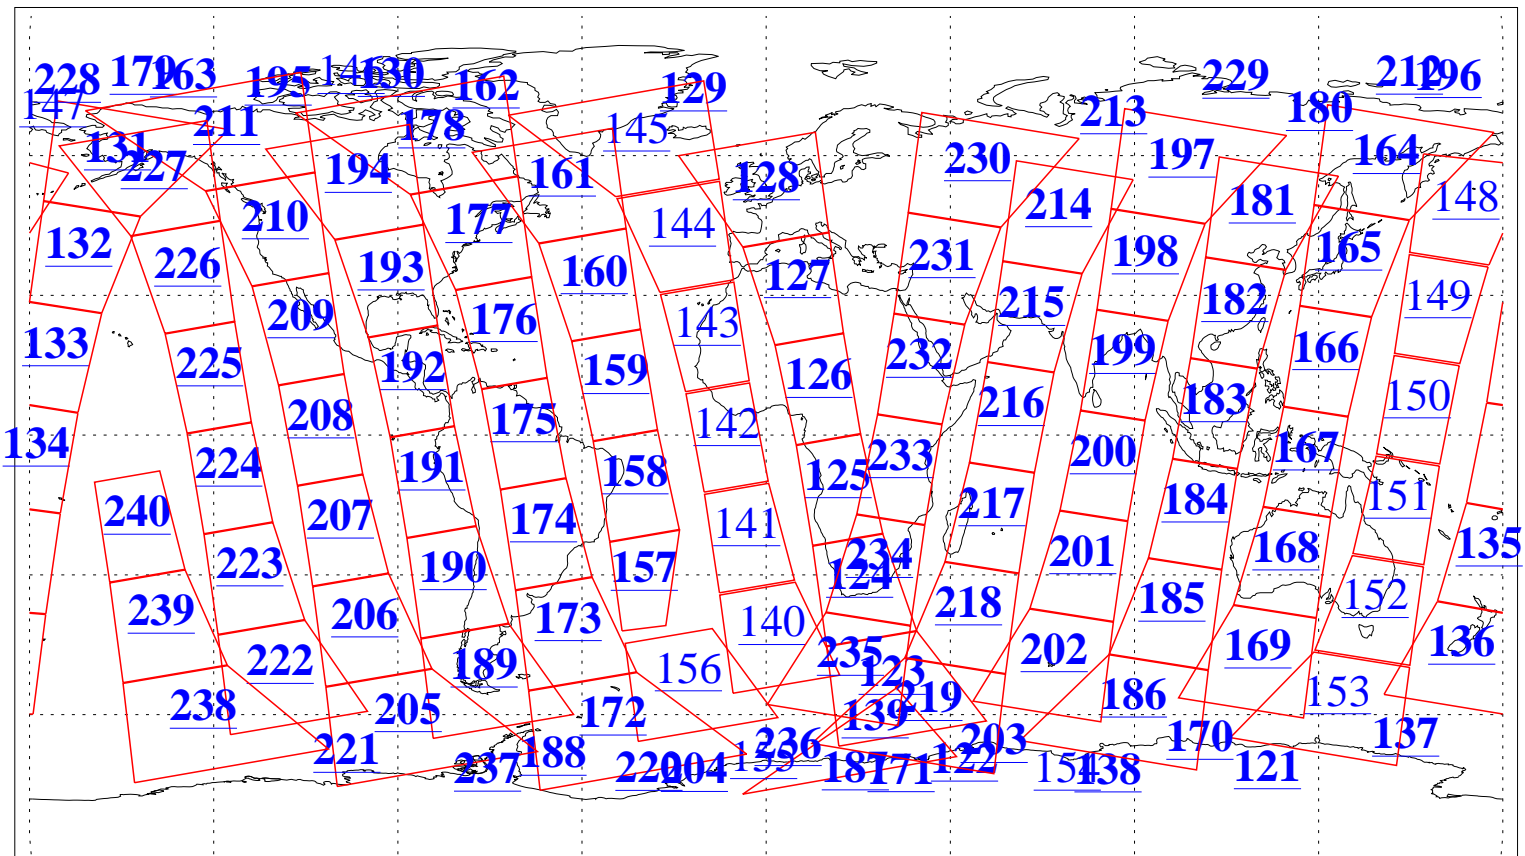

L1B Availability
 AMSU Granules: 240
 HSB Granules: 0
 AIRS Granules: 223

6 Aug 2020
 DoY 219
 Aqua Day 6669
 Granules: 1 to 120

Granules: 121 to 240

Legend: AMSU Available, *HSB Available*, *AIRS Available*

L1B Availability
 AMSU Granules: 240
 HSB Granules: 0
 AIRS Granules: 223

6 Aug 2020
 DoY 219
 Aqua Day 6669

Ascending Granules

Descending Granules

Legend: AMSU Available, HSB Available, AIRS Available

L1B Availability
 AMSU Granules: 240
 HSB Granules: 0
 AIRS Granules: 223

6 Aug 2020
 DoY 219
 Aqua Day 6669

Northern Hemisphere Granules

Southern Hemisphere Granules

Legend: AMSU Available, HSB Available, **AIRS Available**