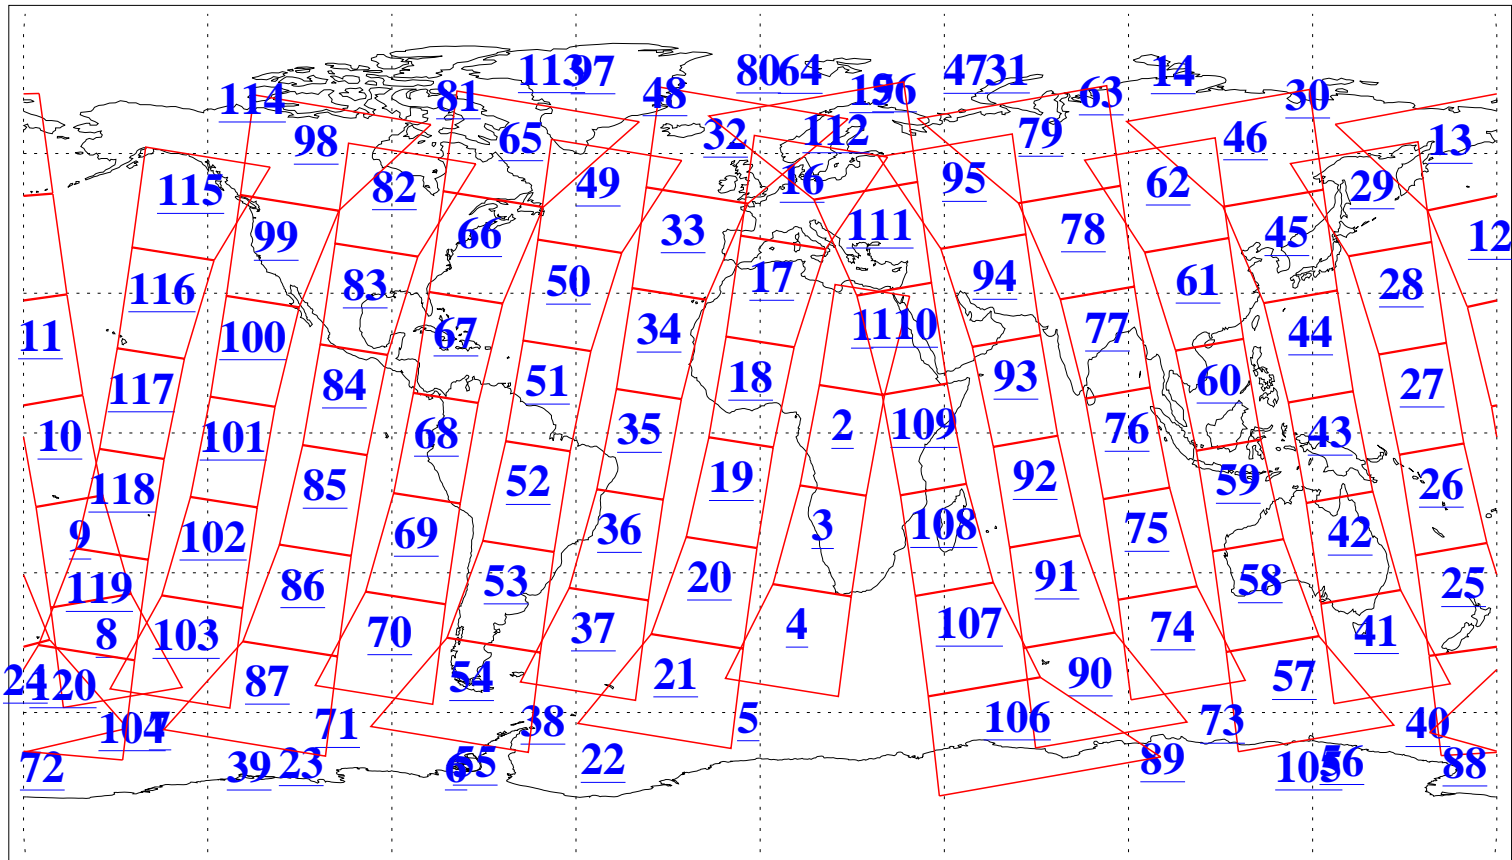

L1B Availability
 AMSU Granules: 240
 HSB Granules: 0
 AIRS Granules: 223

6 Aug 2020
 DoY 219
 Aqua Day 6669
 Granules: 1 to 120

Granules: 121 to 240

Legend: AMSU Available, *HSB Available*, *AIRS Available*

L1B Availability
 AMSU Granules: 240
 HSB Granules: 0
 AIRS Granules: 223

6 Aug 2020
 DoY 219
 Aqua Day 6669

Ascending Granules

Descending Granules

Legend: AMSU Available, HSB Available, AIRS Available

L1B Availability
 AMSU Granules: 240
 HSB Granules: 0
 AIRS Granules: 223

6 Aug 2020
 DoY 219
 Aqua Day 6669

Northern Hemisphere Granules

Southern Hemisphere Granules

Legend: AMSU Available, HSB Available, **AIRS Available**