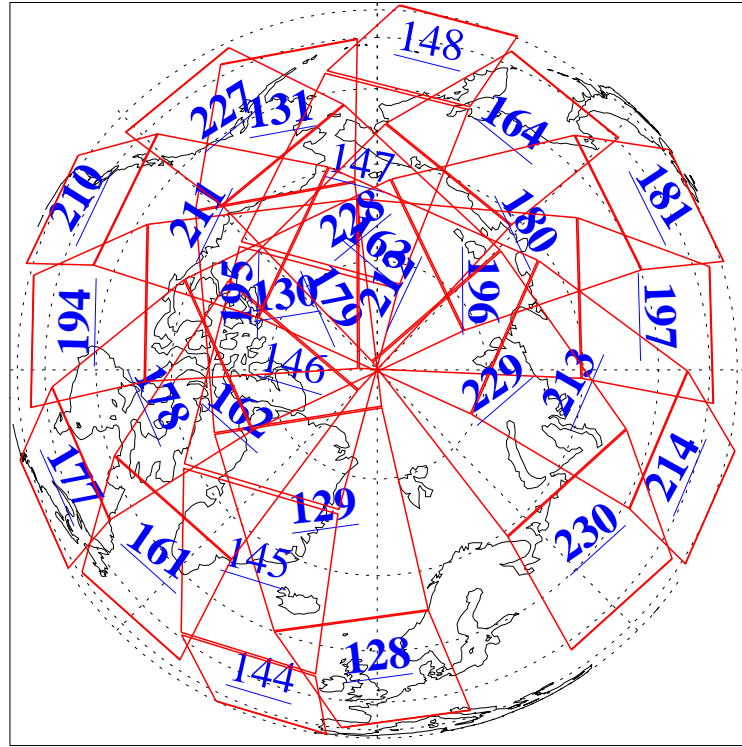

L1B Availability
 AMSU Granules: 240
 HSB Granules: 0
 AIRS Granules: 223

6 Aug 2020
 DoY 219
 Aqua Day 6669

Ascending Granules

Descending Granules

Legend: AMSU Available, HSB Available, AIRS Available

L1B Availability
 AMSU Granules: 240
 HSB Granules: 0
 AIRS Granules: 223

6 Aug 2020
 DoY 219
 Aqua Day 6669

Northern Hemisphere Granules

Southern Hemisphere Granules

Legend: AMSU Available, HSB Available, **AIRS Available**