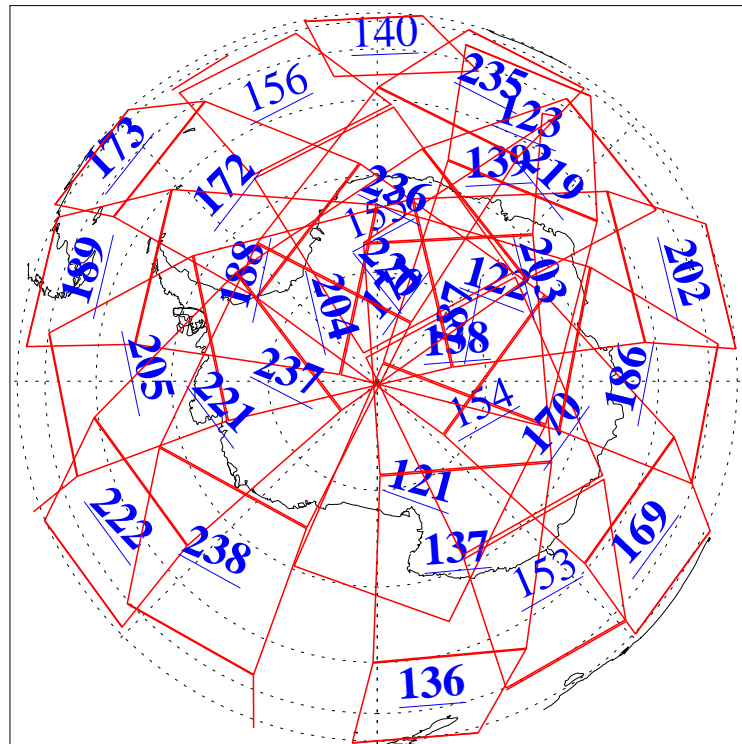

L1B Availability
 AMSU Granules: 240
 HSB Granules: 0
 AIRS Granules: 223

6 Aug 2020
 DoY 219
 Aqua Day 6669
 Granules: 1 to 120

Granules: 121 to 240

Legend: AMSU Available, *HSB Available*, *AIRS Available*

L1B Availability
 AMSU Granules: 240
 HSB Granules: 0
 AIRS Granules: 223

6 Aug 2020
 DoY 219
 Aqua Day 6669

Ascending Granules

Descending Granules

Legend: AMSU Available, HSB Available, AIRS Available

L1B Availability
 AMSU Granules: 240
 HSB Granules: 0
 AIRS Granules: 223

6 Aug 2020
 DoY 219
 Aqua Day 6669

Northern Hemisphere Granules

Southern Hemisphere Granules

Legend: AMSU Available, HSB Available, **AIRS Available**