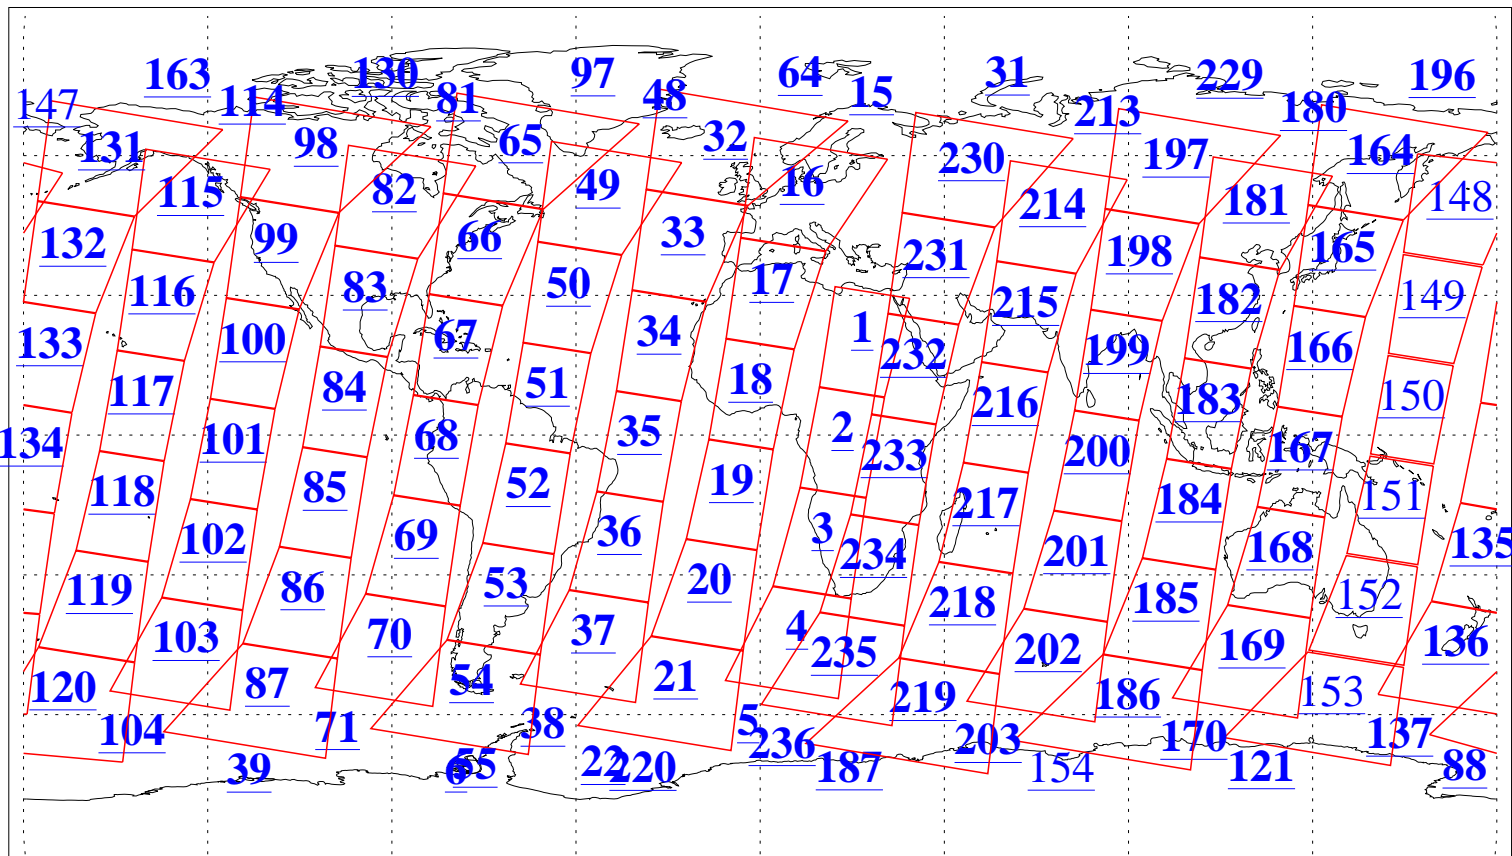

L1B Availability
 AMSU Granules: 240
 HSB Granules: 0
 AIRS Granules: 223

6 Aug 2020
 DoY 219
 Aqua Day 6669
 Granules: 1 to 120

Granules: 121 to 240

Legend: AMSU Available, *HSB Available*, *AIRS Available*

L1B Availability
 AMSU Granules: 240
 HSB Granules: 0
 AIRS Granules: 223

6 Aug 2020
 DoY 219
 Aqua Day 6669

Ascending Granules

Descending Granules

Legend: AMSU Available, HSB Available, AIRS Available

L1B Availability
 AMSU Granules: 240
 HSB Granules: 0
 AIRS Granules: 223

6 Aug 2020
 DoY 219
 Aqua Day 6669

Northern Hemisphere Granules

Southern Hemisphere Granules

Legend: AMSU Available, HSB Available, **AIRS Available**