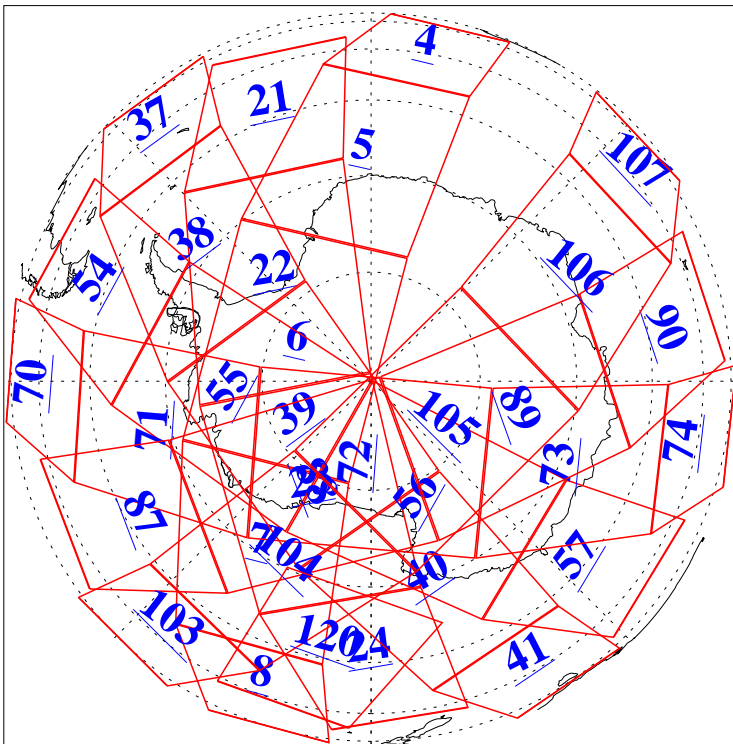

L1B Availability
 AMSU Granules: 240
 HSB Granules: 0
 AIRS Granules: 223

6 Aug 2020
 DoY 219
 Aqua Day 6669
 Granules: 1 to 120

Granules: 121 to 240

Legend: AMSU Available, *HSB Available*, *AIRS Available*

L1B Availability
 AMSU Granules: 240
 HSB Granules: 0
 AIRS Granules: 223

6 Aug 2020
 DoY 219
 Aqua Day 6669

Ascending Granules

Descending Granules

Legend: AMSU Available, HSB Available, AIRS Available

L1B Availability
 AMSU Granules: 240
 HSB Granules: 0
 AIRS Granules: 223

6 Aug 2020
 DoY 219
 Aqua Day 6669

Northern Hemisphere Granules

Southern Hemisphere Granules

Legend: AMSU Available, HSB Available, **AIRS Available**