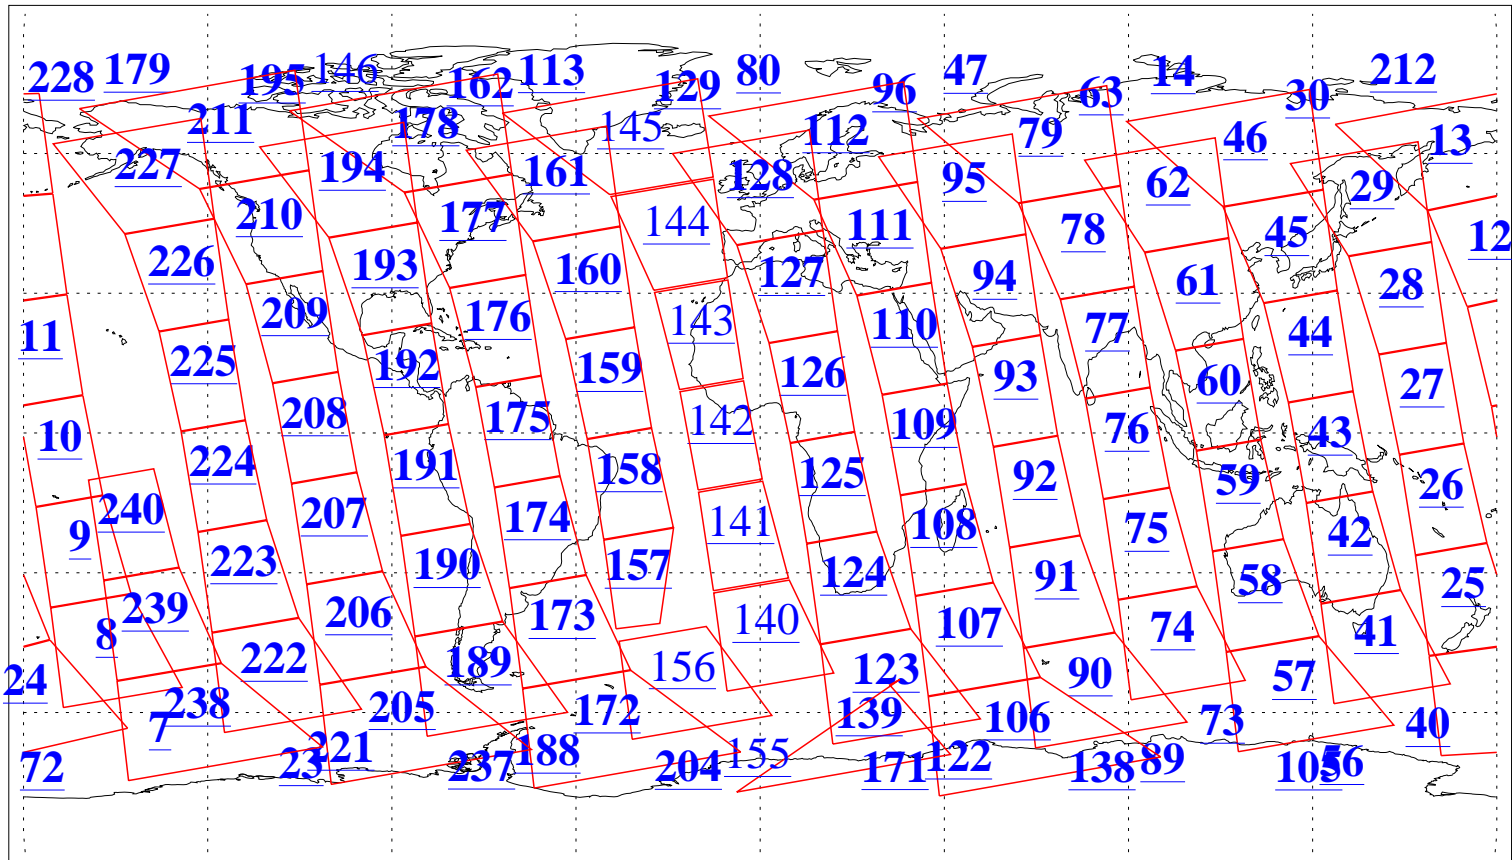

L1B Availability
 AMSU Granules: 240
 HSB Granules: 0
 AIRS Granules: 223

6 Aug 2020
 DoY 219
 Aqua Day 6669
 Granules: 1 to 120

Granules: 121 to 240

Legend: AMSU Available, *HSB Available*, *AIRS Available*

L1B Availability
 AMSU Granules: 240
 HSB Granules: 0
 AIRS Granules: 223

6 Aug 2020
 DoY 219
 Aqua Day 6669

Ascending Granules

Descending Granules

Legend: AMSU Available, HSB Available, AIRS Available

L1B Availability
 AMSU Granules: 240
 HSB Granules: 0
 AIRS Granules: 223

6 Aug 2020
 DoY 219
 Aqua Day 6669

Northern Hemisphere Granules

Southern Hemisphere Granules

Legend: AMSU Available, HSB Available, **AIRS Available**