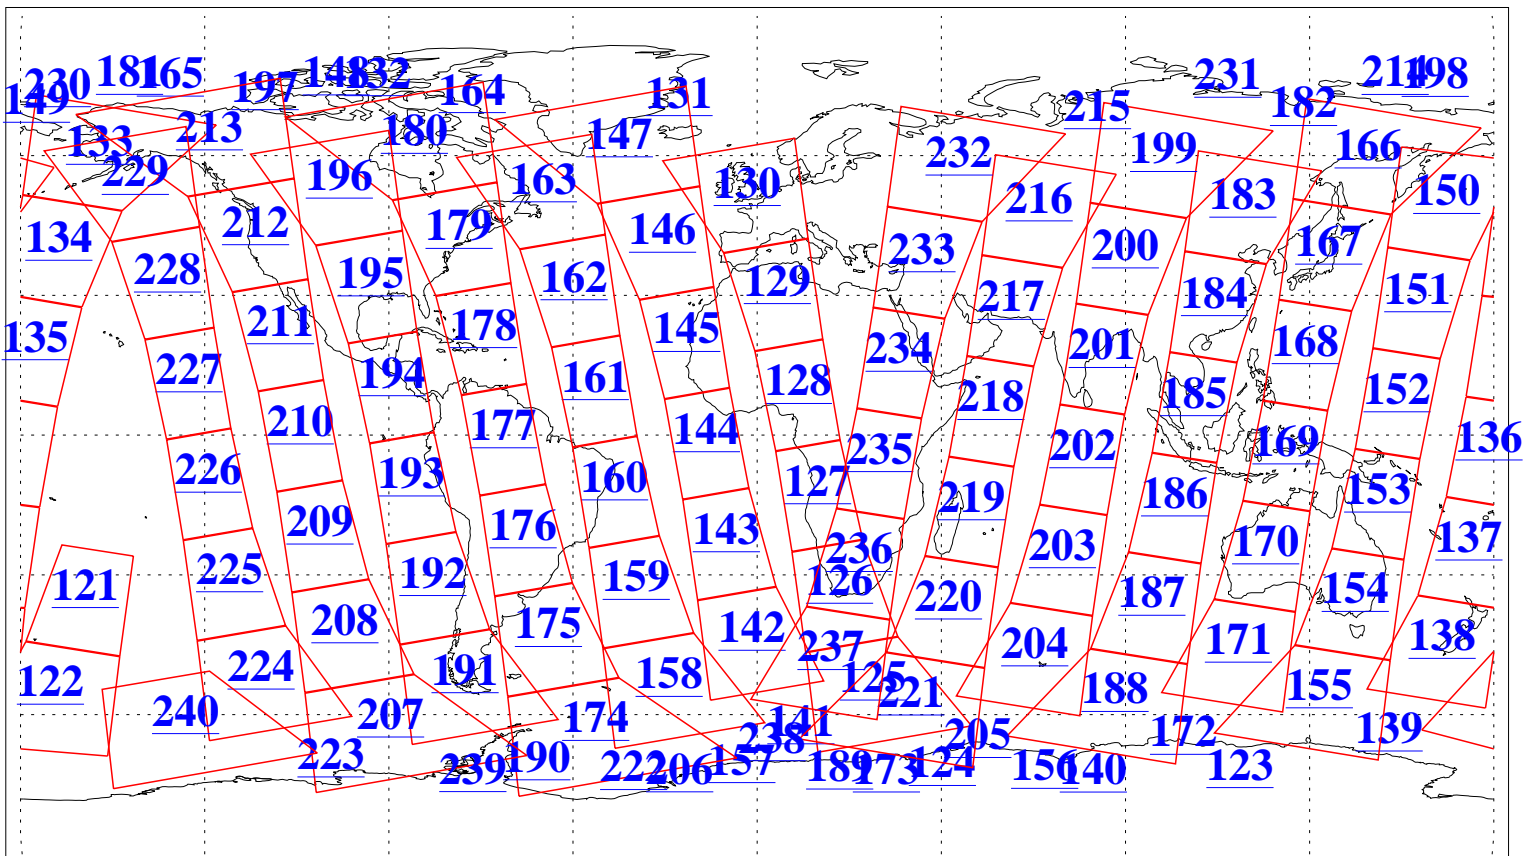

L1B Availability
AMSU Granules: 240
HSB Granules: 0
AIRS Granules: 240

4 Aug 2020
DoY 217
Aqua Day 6667
Granules: 1 to 120

Granules: 121 to 240

Legend: AMSU Available, *HSB Available*, *AIRS Available*

L1B Availability
AMSU Granules: 240
HSB Granules: 0
AIRS Granules: 240

4 Aug 2020
DoY 217
Aqua Day 6667

Ascending Granules

Descending Granules

Legend: AMSU Available, *HSB Available*, *AIRS Available*

L1B Availability
 AMSU Granules: 240
 HSB Granules: 0
 AIRS Granules: 240

4 Aug 2020
 DoY 217
 Aqua Day 6667

Northern Hemisphere Granules

Southern Hemisphere Granules

Legend: AMSU Available, HSB Available, **AIRS Available**