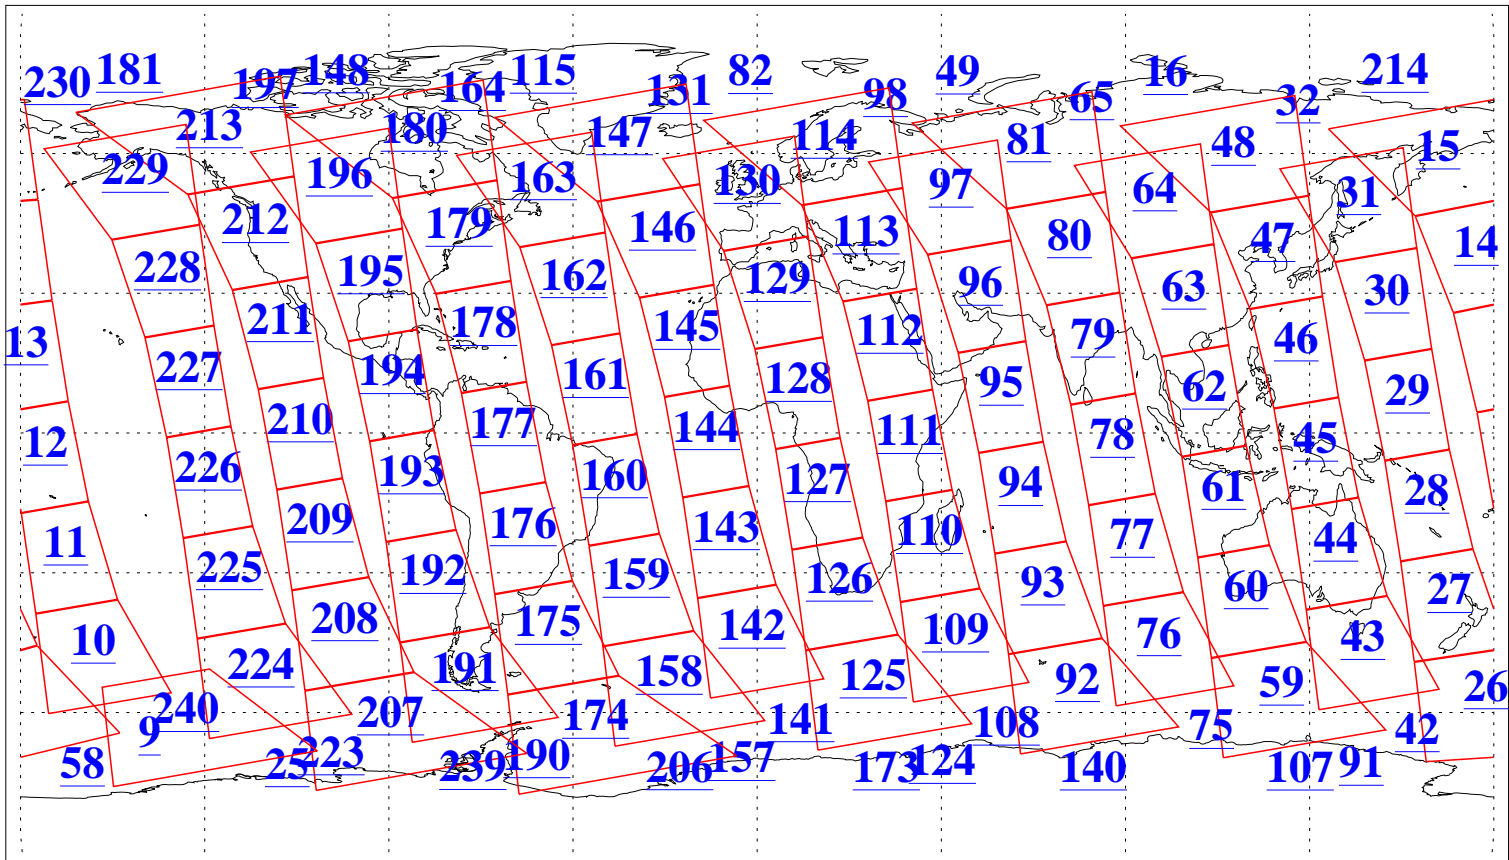

L1B Availability
AMSU Granules: 240
HSB Granules: 0
AIRS Granules: 240

4 Aug 2020
DoY 217
Aqua Day 6667
Granules: 1 to 120

Granules: 121 to 240

Legend: AMSU Available, *HSB Available*, *AIRS Available*

L1B Availability
AMSU Granules: 240
HSB Granules: 0
AIRS Granules: 240

4 Aug 2020
DoY 217
Aqua Day 6667

Ascending Granules

Descending Granules

Legend: AMSU Available, *HSB Available*, *AIRS Available*

L1B Availability
 AMSU Granules: 240
 HSB Granules: 0
 AIRS Granules: 240

4 Aug 2020
 DoY 217
 Aqua Day 6667

Northern Hemisphere Granules

Southern Hemisphere Granules

Legend: AMSU Available, HSB Available, **AIRS Available**