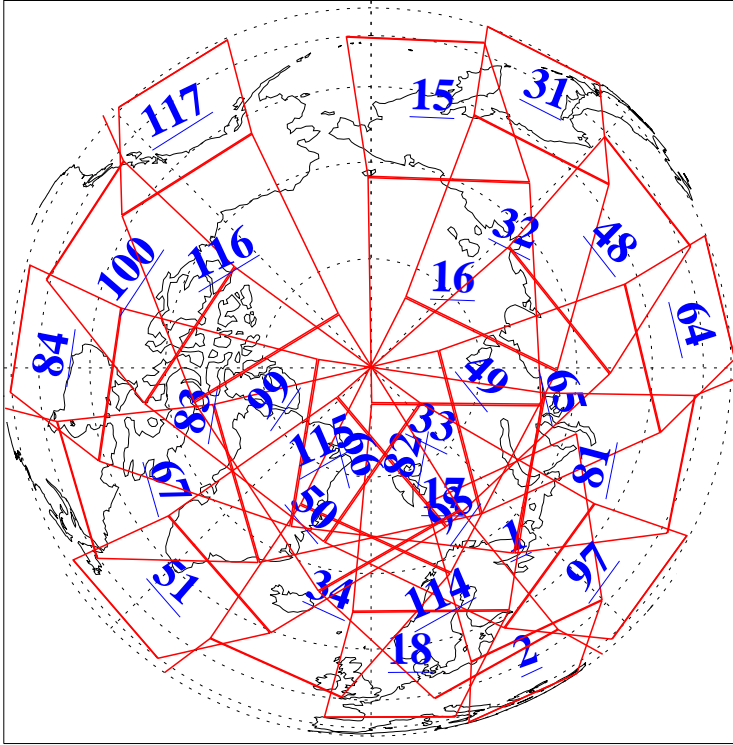

L1B Availability
AMSU Granules: 240
HSB Granules: 0
AIRS Granules: 240

4 Aug 2020
DoY 217
Aqua Day 6667
Granules: 1 to 120

Granules: 121 to 240

Legend: AMSU Available, *HSB Available*, *AIRS Available*

L1B Availability
AMSU Granules: 240
HSB Granules: 0
AIRS Granules: 240

4 Aug 2020
DoY 217
Aqua Day 6667

Ascending Granules

Descending Granules

Legend: AMSU Available, *HSB Available*, *AIRS Available*

L1B Availability
 AMSU Granules: 240
 HSB Granules: 0
 AIRS Granules: 240

4 Aug 2020
 DoY 217
 Aqua Day 6667

Northern Hemisphere Granules

Southern Hemisphere Granules

Legend: AMSU Available, HSB Available, **AIRS Available**