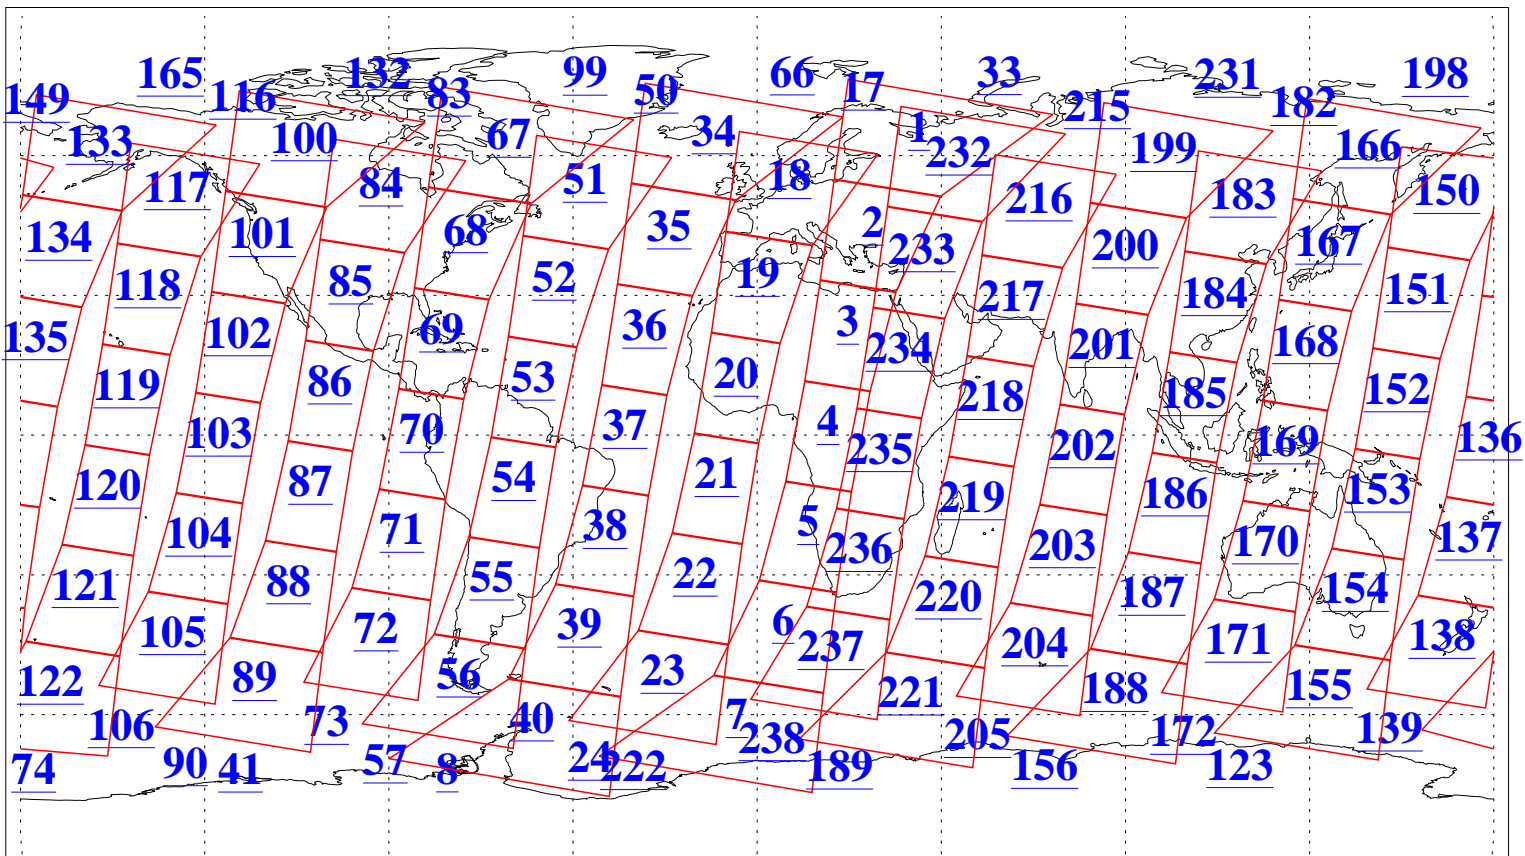

L1B Availability
AMSU Granules: 240
HSB Granules: 0
AIRS Granules: 240

4 Aug 2020
DoY 217
Aqua Day 6667
Granules: 1 to 120

Granules: 121 to 240

Legend: AMSU Available, *HSB Available*, *AIRS Available*

L1B Availability
AMSU Granules: 240
HSB Granules: 0
AIRS Granules: 240

4 Aug 2020
DoY 217
Aqua Day 6667

Ascending Granules

Descending Granules

Legend: AMSU Available, *HSB Available*, *AIRS Available*

L1B Availability
 AMSU Granules: 240
 HSB Granules: 0
 AIRS Granules: 240

4 Aug 2020
 DoY 217
 Aqua Day 6667

Northern Hemisphere Granules

Southern Hemisphere Granules

Legend: AMSU Available, HSB Available, **AIRS Available**