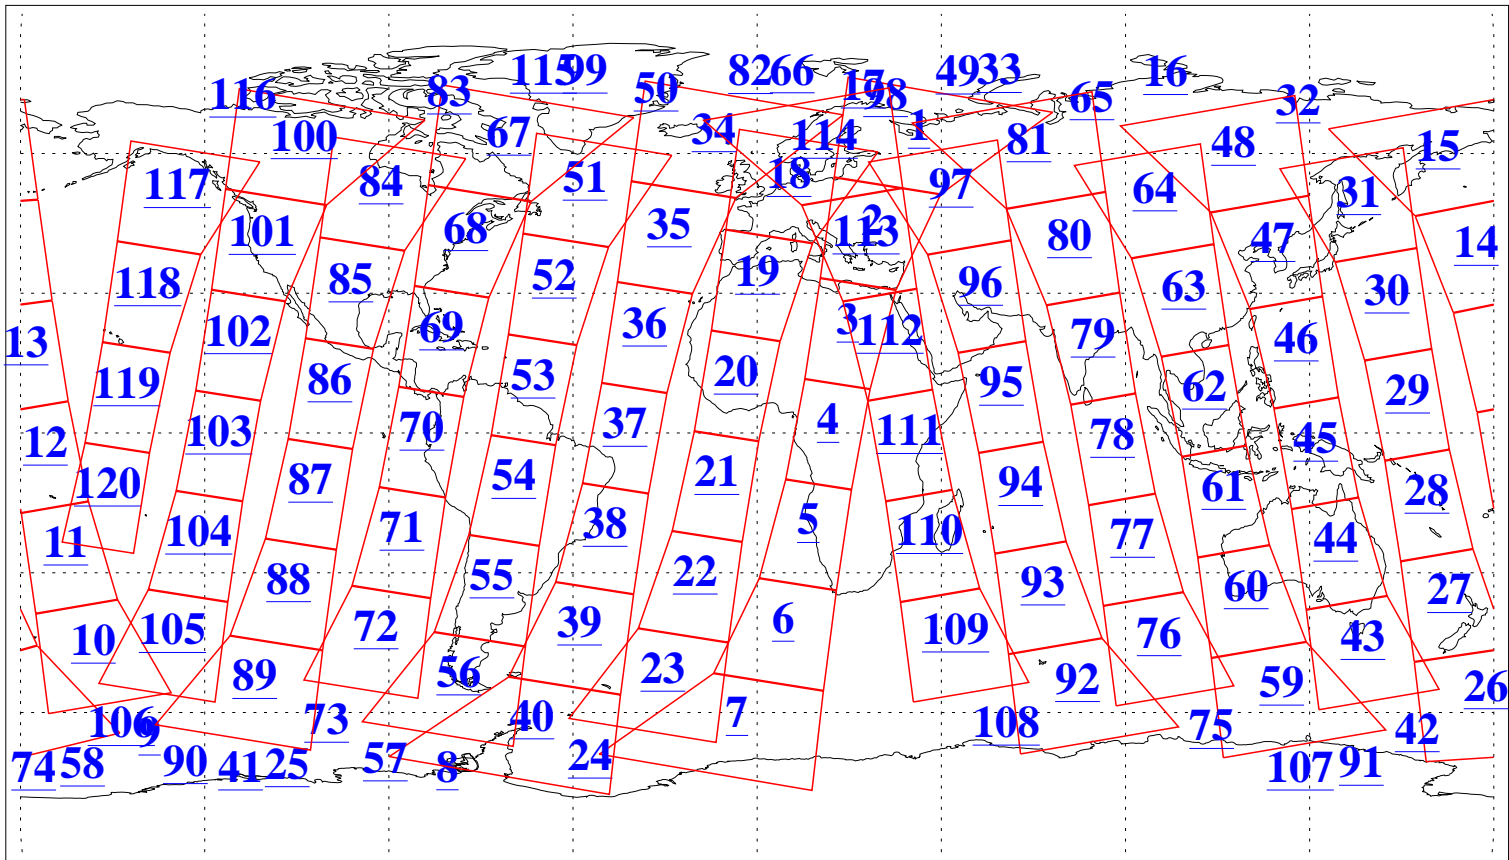

L1B Availability
AMSU Granules: 240
HSB Granules: 0
AIRS Granules: 240

4 Aug 2020
DoY 217
Aqua Day 6667
Granules: 1 to 120

Granules: 121 to 240

Legend: AMSU Available, *HSB Available*, *AIRS Available*

L1B Availability
AMSU Granules: 240
HSB Granules: 0
AIRS Granules: 240

4 Aug 2020
DoY 217
Aqua Day 6667

Ascending Granules

Descending Granules

Legend: AMSU Available, *HSB Available*, *AIRS Available*

L1B Availability
 AMSU Granules: 240
 HSB Granules: 0
 AIRS Granules: 240

4 Aug 2020
 DoY 217
 Aqua Day 6667

Northern Hemisphere Granules

Southern Hemisphere Granules

Legend: AMSU Available, HSB Available, **AIRS Available**