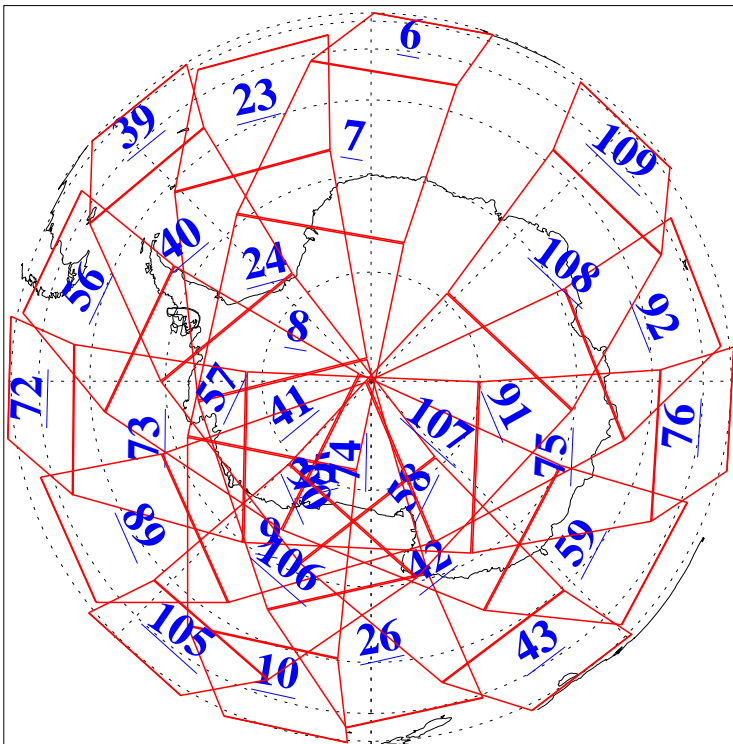

L1B Availability
AMSU Granules: 240
HSB Granules: 0
AIRS Granules: 240

4 Aug 2020
DoY 217
Aqua Day 6667
Granules: 1 to 120

Granules: 121 to 240

Legend: AMSU Available, *HSB Available*, *AIRS Available*

L1B Availability
AMSU Granules: 240
HSB Granules: 0
AIRS Granules: 240

4 Aug 2020
DoY 217
Aqua Day 6667

Ascending Granules

Descending Granules

Legend: AMSU Available, *HSB Available*, *AIRS Available*

L1B Availability
 AMSU Granules: 240
 HSB Granules: 0
 AIRS Granules: 240

4 Aug 2020
 DoY 217
 Aqua Day 6667

Northern Hemisphere Granules

Southern Hemisphere Granules

Legend: AMSU Available, HSB Available, **AIRS Available**