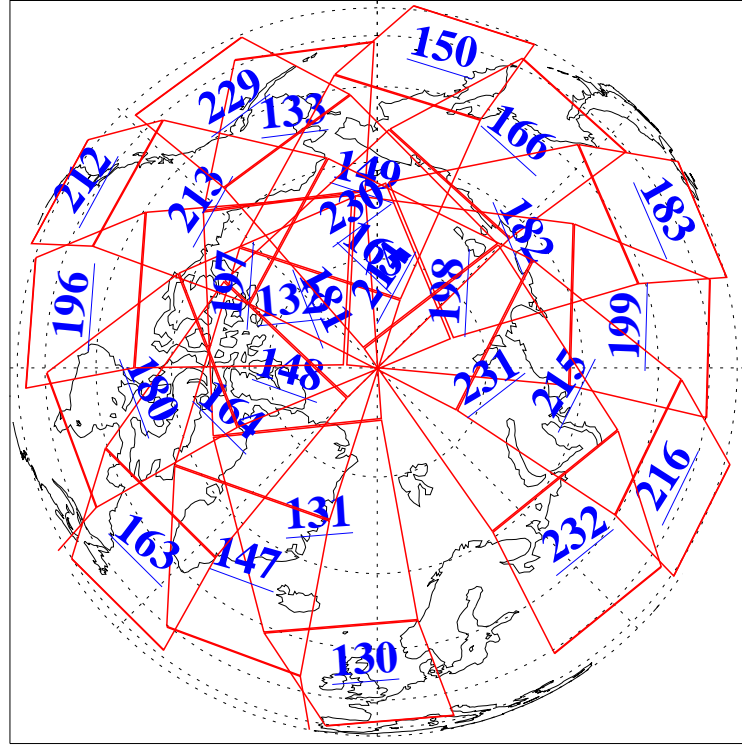

4 Aug 2020
DoY 217
Aqua Day 6667

Ascending Granules

Descending Granules

Legend: AMSU Available, *HSB Available*, *AIRS Available*

L1B Availability
 AMSU Granules: 240
 HSB Granules: 0
 AIRS Granules: 240

4 Aug 2020
 DoY 217
 Aqua Day 6667

Northern Hemisphere Granules

Southern Hemisphere Granules

Legend: AMSU Available, HSB Available, **AIRS Available**