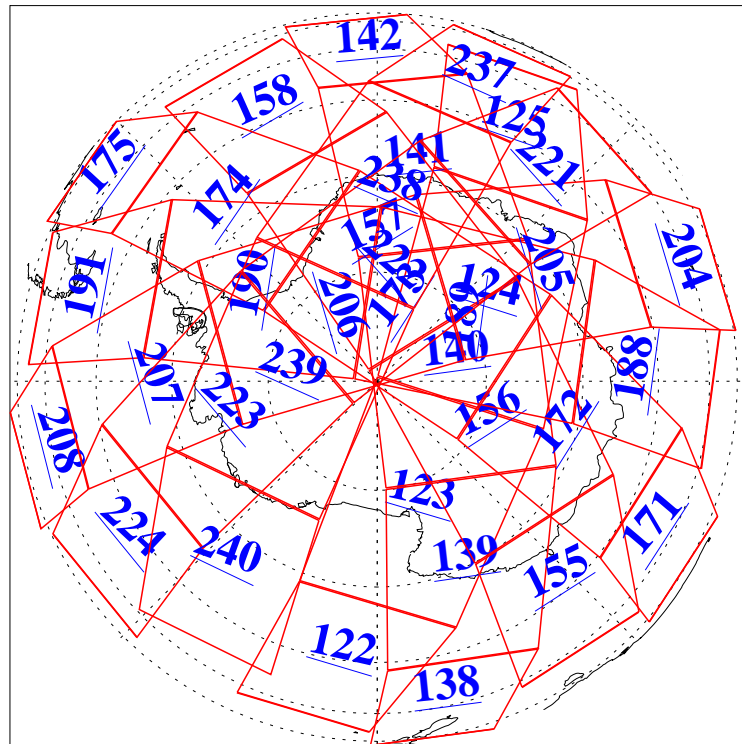

L1B Availability
AMSU Granules: 240
HSB Granules: 0
AIRS Granules: 240

4 Aug 2020
DoY 217
Aqua Day 6667
Granules: 1 to 120

Granules: 121 to 240

Legend: AMSU Available, *HSB Available*, *AIRS Available*

L1B Availability
AMSU Granules: 240
HSB Granules: 0
AIRS Granules: 240

4 Aug 2020
DoY 217
Aqua Day 6667

Ascending Granules

Descending Granules

Legend: AMSU Available, *HSB Available*, *AIRS Available*

L1B Availability
 AMSU Granules: 240
 HSB Granules: 0
 AIRS Granules: 240

4 Aug 2020
 DoY 217
 Aqua Day 6667

Northern Hemisphere Granules

Southern Hemisphere Granules

Legend: AMSU Available, HSB Available, **AIRS Available**