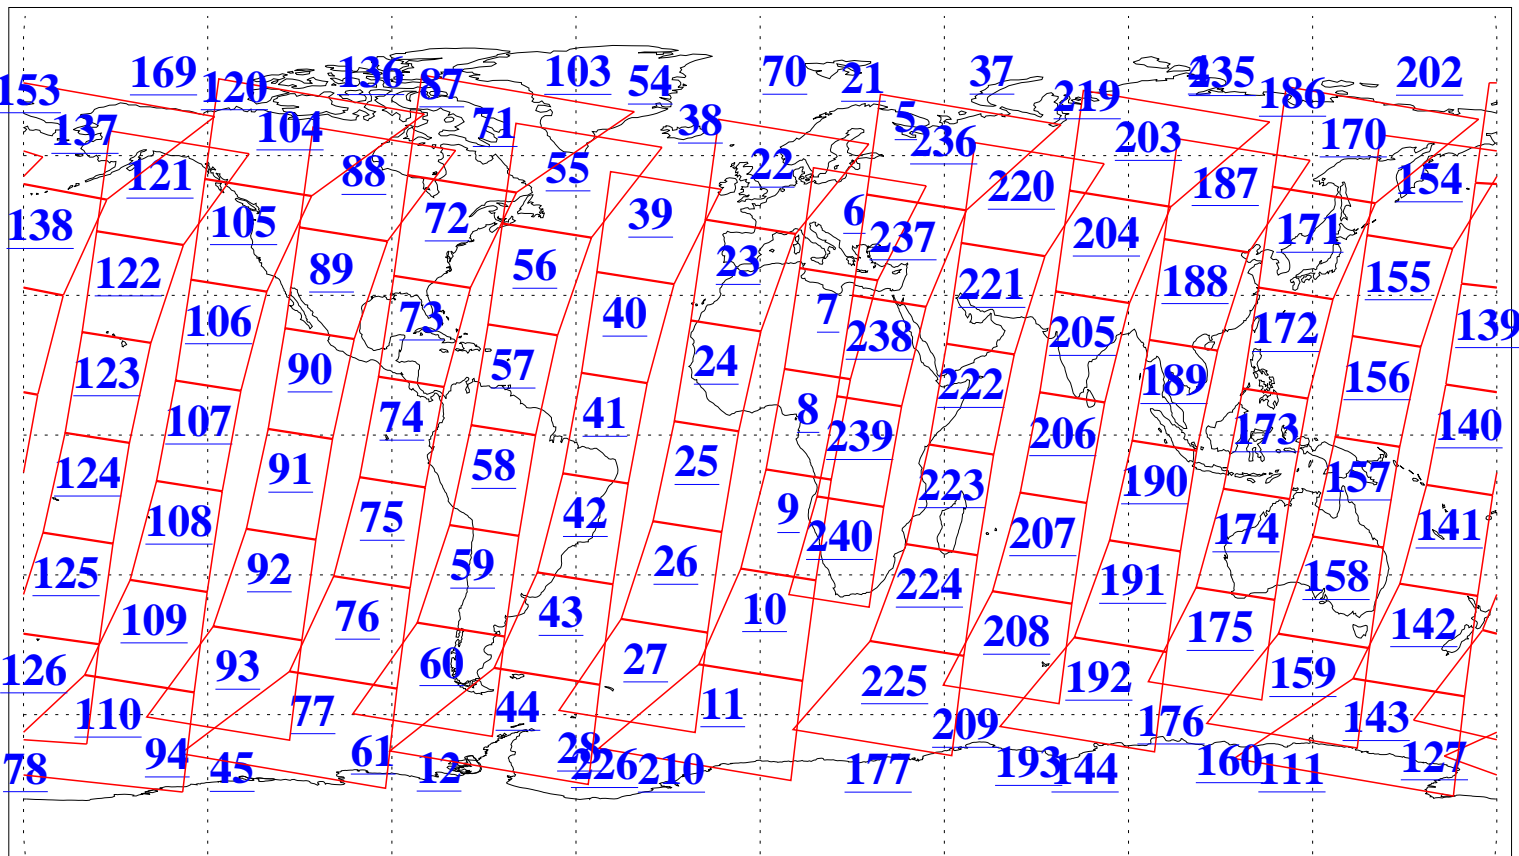

L1B Availability
AMSU Granules: 240
HSB Granules: 0
AIRS Granules: 240

31 Jul 2020
DoY 213
Aqua Day 6663
Granules: 1 to 120

Granules: 121 to 240

Legend: AMSU Available, *HSB Available*, *AIRS Available*

L1B Availability
AMSU Granules: 240
HSB Granules: 0
AIRS Granules: 240

31 Jul 2020
DoY 213
Aqua Day 6663

Ascending Granules

Descending Granules

Legend: AMSU Available, *HSB Available*, *AIRS Available*

L1B Availability
 AMSU Granules: 240
 HSB Granules: 0
 AIRS Granules: 240

31 Jul 2020
 DoY 213
 Aqua Day 6663

Northern Hemisphere Granules

Southern Hemisphere Granules

Legend: AMSU Available, HSB Available, AIRS Available