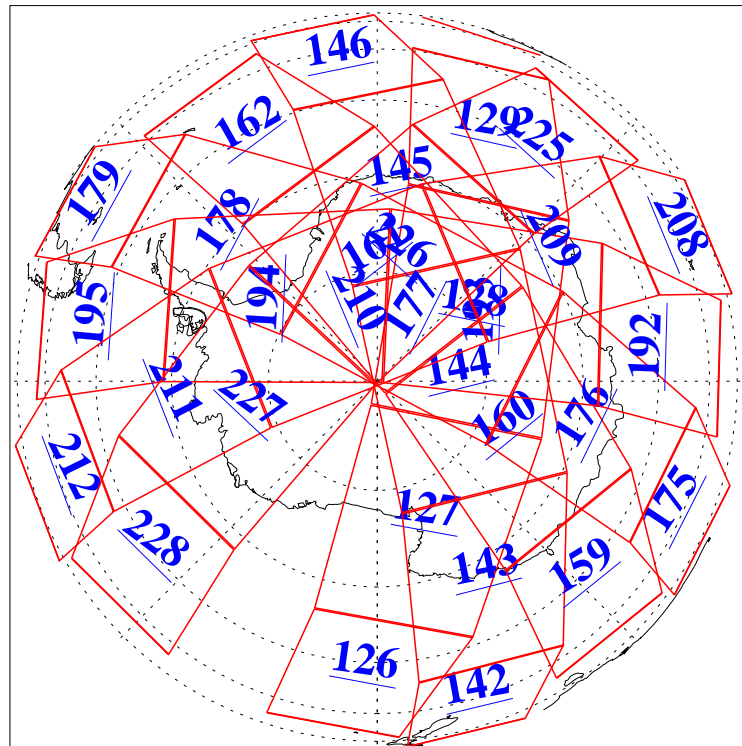

Legend: AMSU Available, HSB Available, AIRS Available