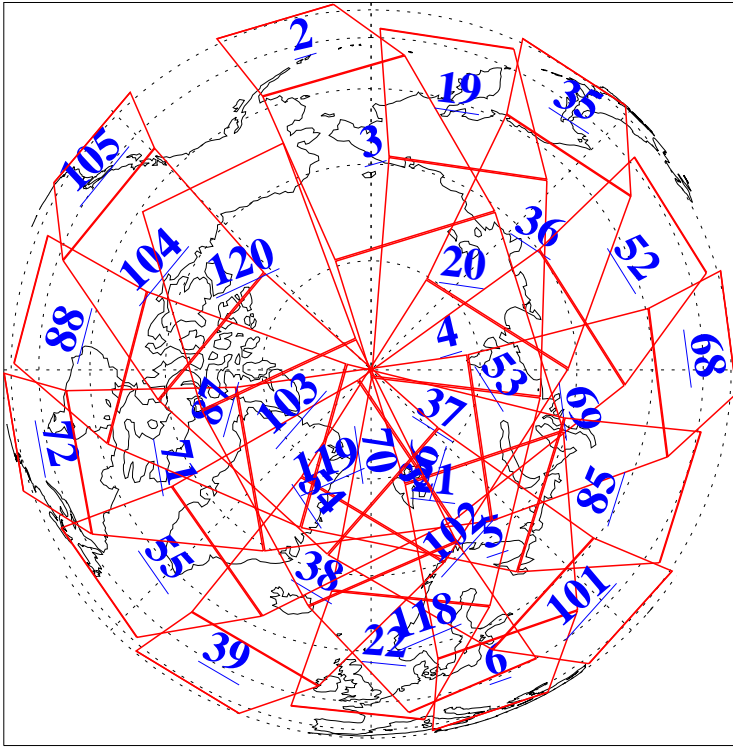

31 Jul 2020
DoY 213
Aqua Day 6663

Ascending Granules

Descending Granules

Legend: AMSU Available, *HSB Available*, *AIRS Available*

L1B Availability
 AMSU Granules: 240
 HSB Granules: 0
 AIRS Granules: 240

31 Jul 2020
 DoY 213
 Aqua Day 6663

Northern Hemisphere Granules

Southern Hemisphere Granules

Legend: AMSU Available, HSB Available, AIRS Available