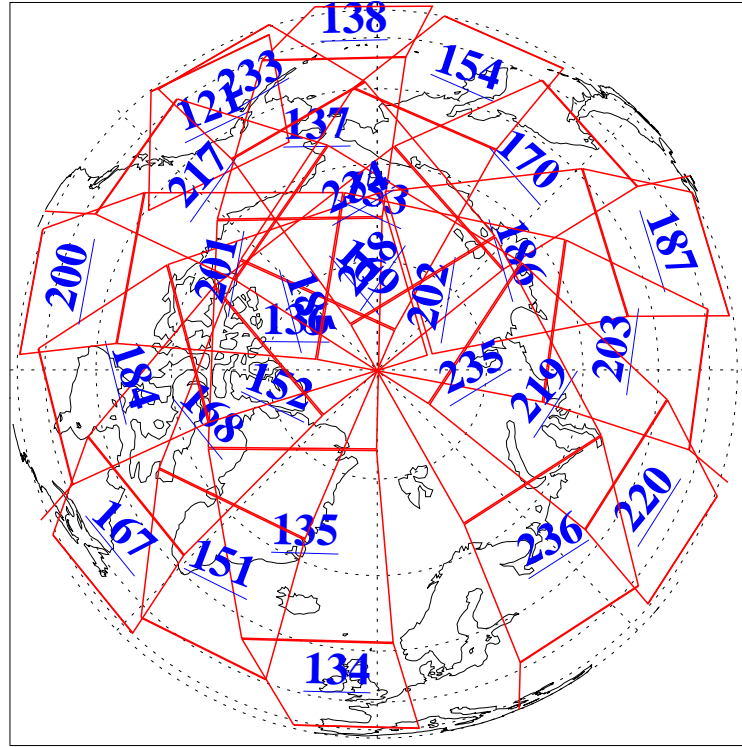

L1B Availability
AMSU Granules: 240
HSB Granules: 0
AIRS Granules: 240

31 Jul 2020
DoY 213
Aqua Day 6663
Granules: 1 to 120

Granules: 121 to 240

Legend: AMSU Available, *HSB Available*, *AIRS Available*

L1B Availability
AMSU Granules: 240
HSB Granules: 0
AIRS Granules: 240

31 Jul 2020
DoY 213
Aqua Day 6663

Ascending Granules

Descending Granules

Legend: AMSU Available, *HSB Available*, *AIRS Available*

L1B Availability
 AMSU Granules: 240
 HSB Granules: 0
 AIRS Granules: 240

31 Jul 2020
 DoY 213
 Aqua Day 6663

Northern Hemisphere Granules

Southern Hemisphere Granules

Legend: AMSU Available, HSB Available, AIRS Available