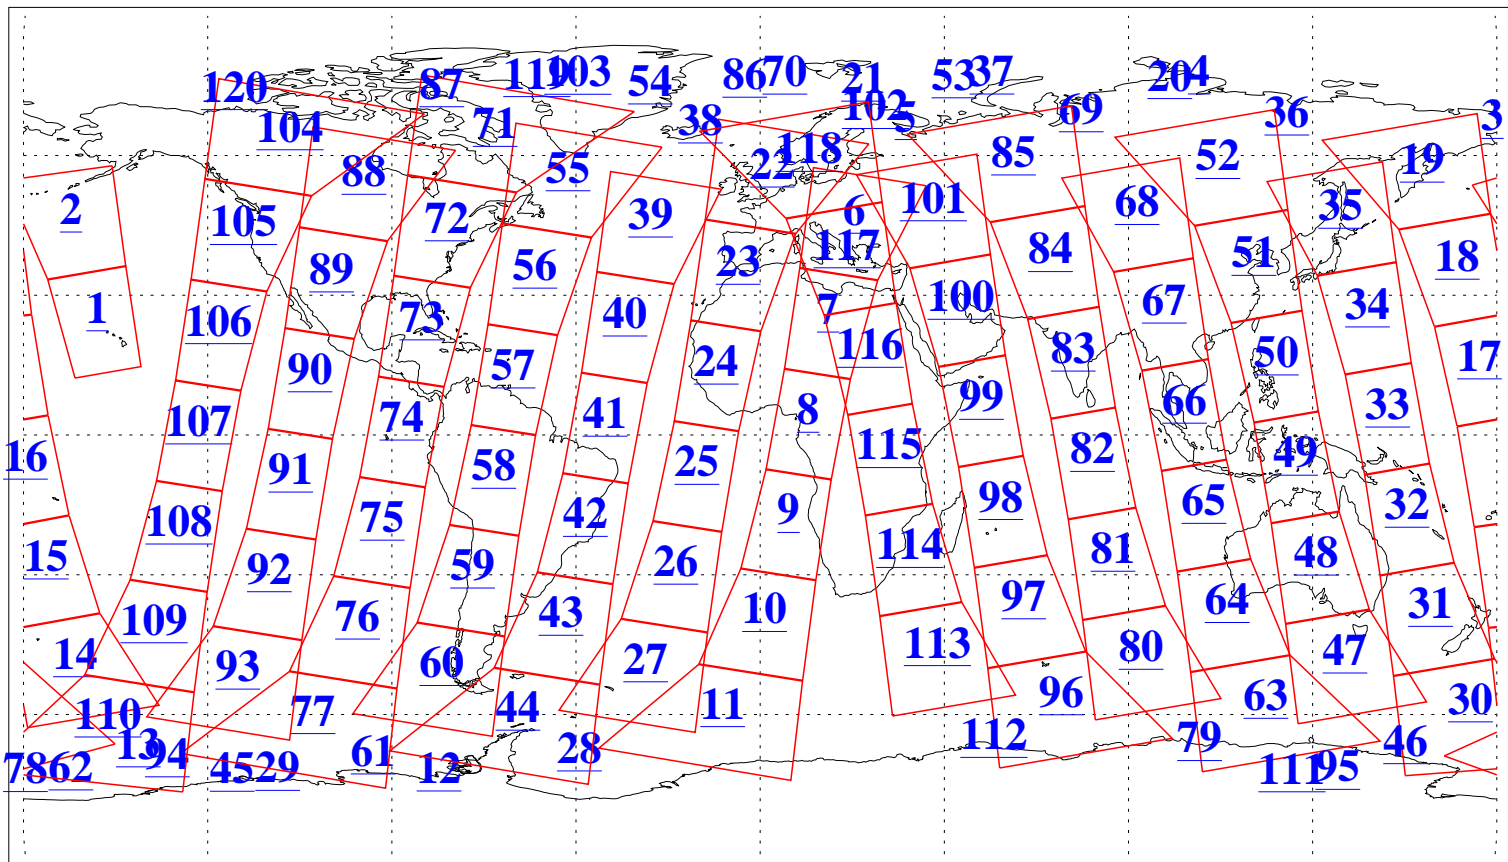

L1B Availability
AMSU Granules: 240
HSB Granules: 0
AIRS Granules: 240

31 Jul 2020
DoY 213
Aqua Day 6663
Granules: 1 to 120

Granules: 121 to 240

Legend: AMSU Available, *HSB Available*, *AIRS Available*

L1B Availability
AMSU Granules: 240
HSB Granules: 0
AIRS Granules: 240

31 Jul 2020
DoY 213
Aqua Day 6663

Ascending Granules

Descending Granules

Legend: AMSU Available, *HSB Available*, *AIRS Available*

L1B Availability
 AMSU Granules: 240
 HSB Granules: 0
 AIRS Granules: 240

31 Jul 2020
 DoY 213
 Aqua Day 6663

Northern Hemisphere Granules

Southern Hemisphere Granules

Legend: AMSU Available, HSB Available, AIRS Available