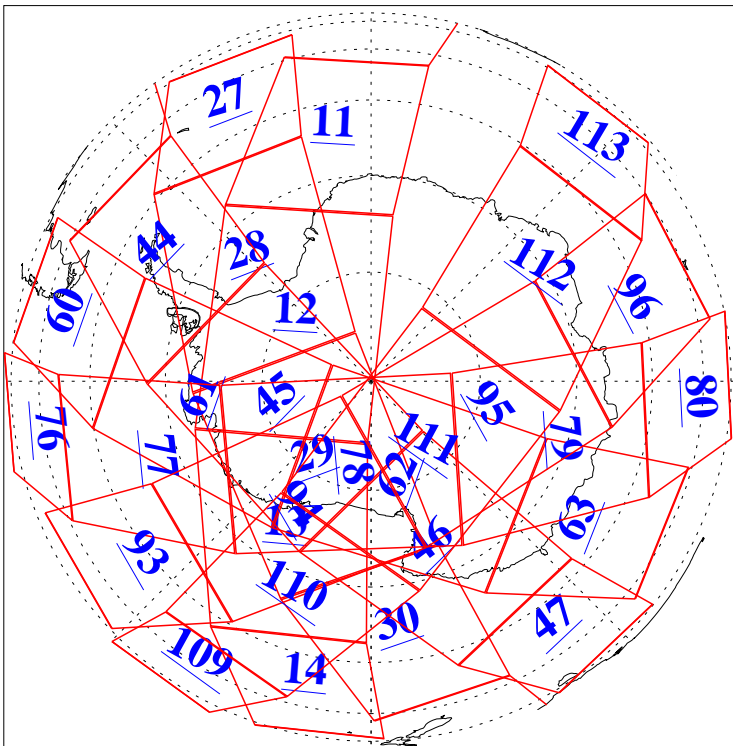

L1B Availability
AMSU Granules: 240
HSB Granules: 0
AIRS Granules: 240

31 Jul 2020
DoY 213
Aqua Day 6663
Granules: 1 to 120

Granules: 121 to 240

Legend: AMSU Available, *HSB Available*, *AIRS Available*

L1B Availability
AMSU Granules: 240
HSB Granules: 0
AIRS Granules: 240

31 Jul 2020
DoY 213
Aqua Day 6663

Ascending Granules

Descending Granules

Legend: AMSU Available, *HSB Available*, *AIRS Available*

L1B Availability
 AMSU Granules: 240
 HSB Granules: 0
 AIRS Granules: 240

31 Jul 2020
 DoY 213
 Aqua Day 6663

Northern Hemisphere Granules

Southern Hemisphere Granules

Legend: AMSU Available, HSB Available, AIRS Available