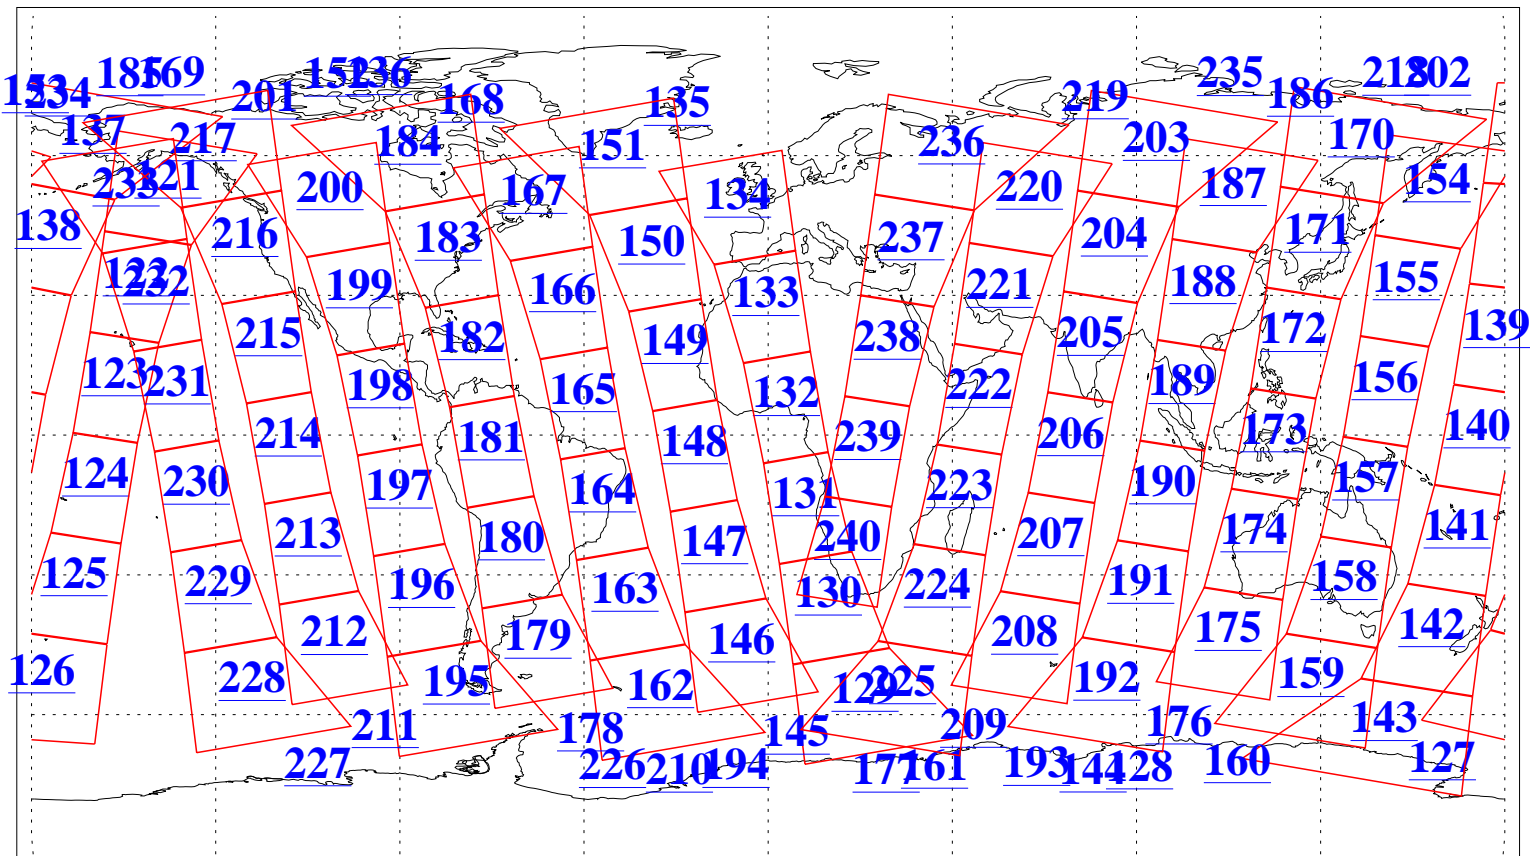

L1B Availability
AMSU Granules: 240
HSB Granules: 0
AIRS Granules: 240

31 Jul 2020
DoY 213
Aqua Day 6663
Granules: 1 to 120

Granules: 121 to 240

Legend: AMSU Available, *HSB Available*, *AIRS Available*

L1B Availability
AMSU Granules: 240
HSB Granules: 0
AIRS Granules: 240

31 Jul 2020
DoY 213
Aqua Day 6663

Ascending Granules

Descending Granules

Legend: AMSU Available, *HSB Available*, *AIRS Available*

L1B Availability
 AMSU Granules: 240
 HSB Granules: 0
 AIRS Granules: 240

31 Jul 2020
 DoY 213
 Aqua Day 6663

Northern Hemisphere Granules

Southern Hemisphere Granules

Legend: AMSU Available, HSB Available, AIRS Available