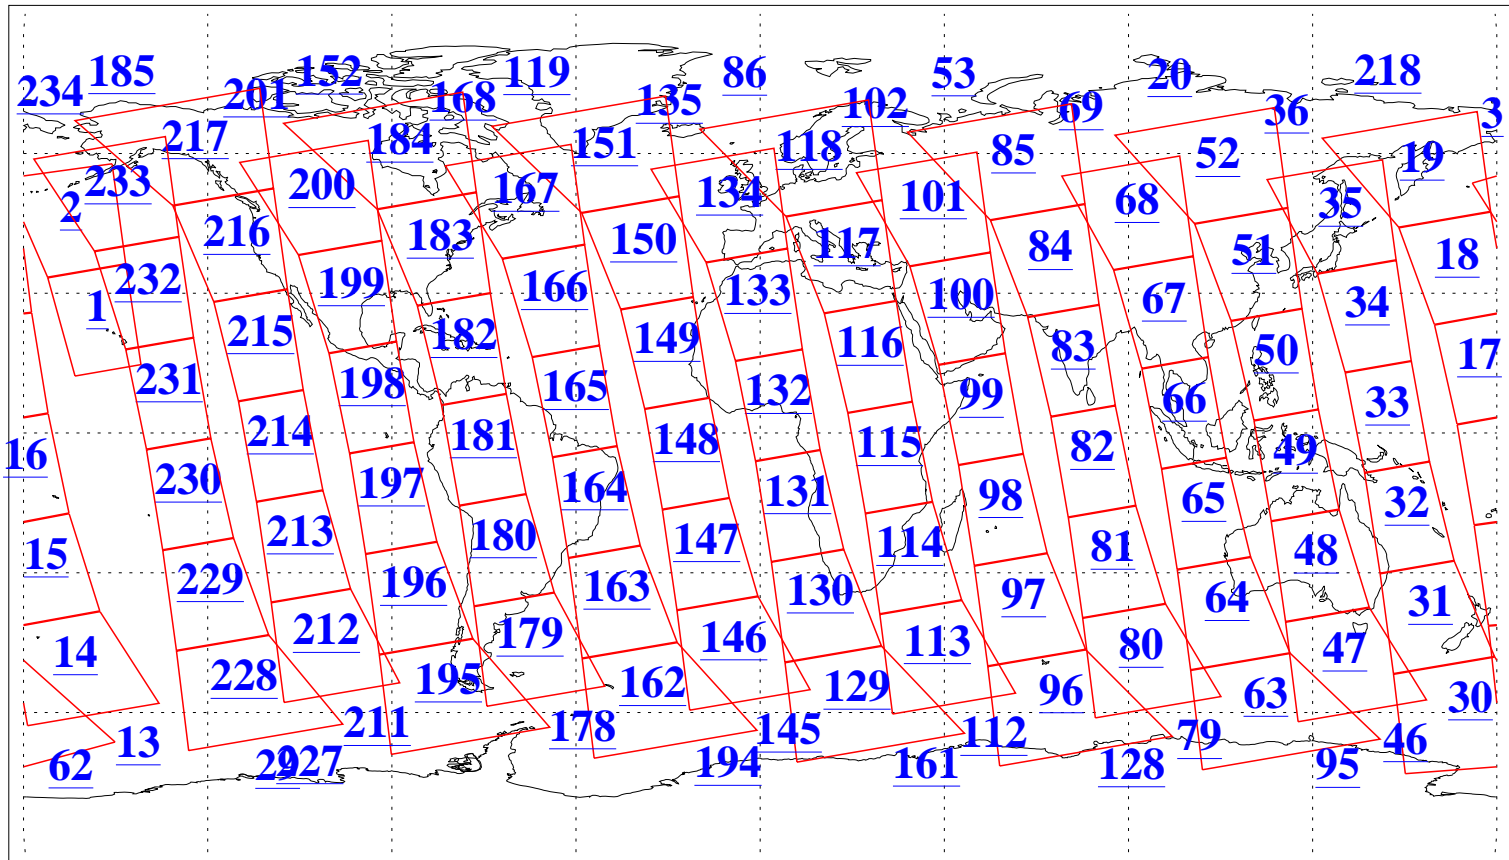

L1B Availability
AMSU Granules: 240
HSB Granules: 0
AIRS Granules: 240

31 Jul 2020
DoY 213
Aqua Day 6663
Granules: 1 to 120

Granules: 121 to 240

Legend: AMSU Available, *HSB Available*, *AIRS Available*

L1B Availability
AMSU Granules: 240
HSB Granules: 0
AIRS Granules: 240

31 Jul 2020
DoY 213
Aqua Day 6663

Ascending Granules

Descending Granules

Legend: AMSU Available, *HSB Available*, *AIRS Available*

L1B Availability
 AMSU Granules: 240
 HSB Granules: 0
 AIRS Granules: 240

31 Jul 2020
 DoY 213
 Aqua Day 6663

Northern Hemisphere Granules

Southern Hemisphere Granules

Legend: AMSU Available, HSB Available, AIRS Available