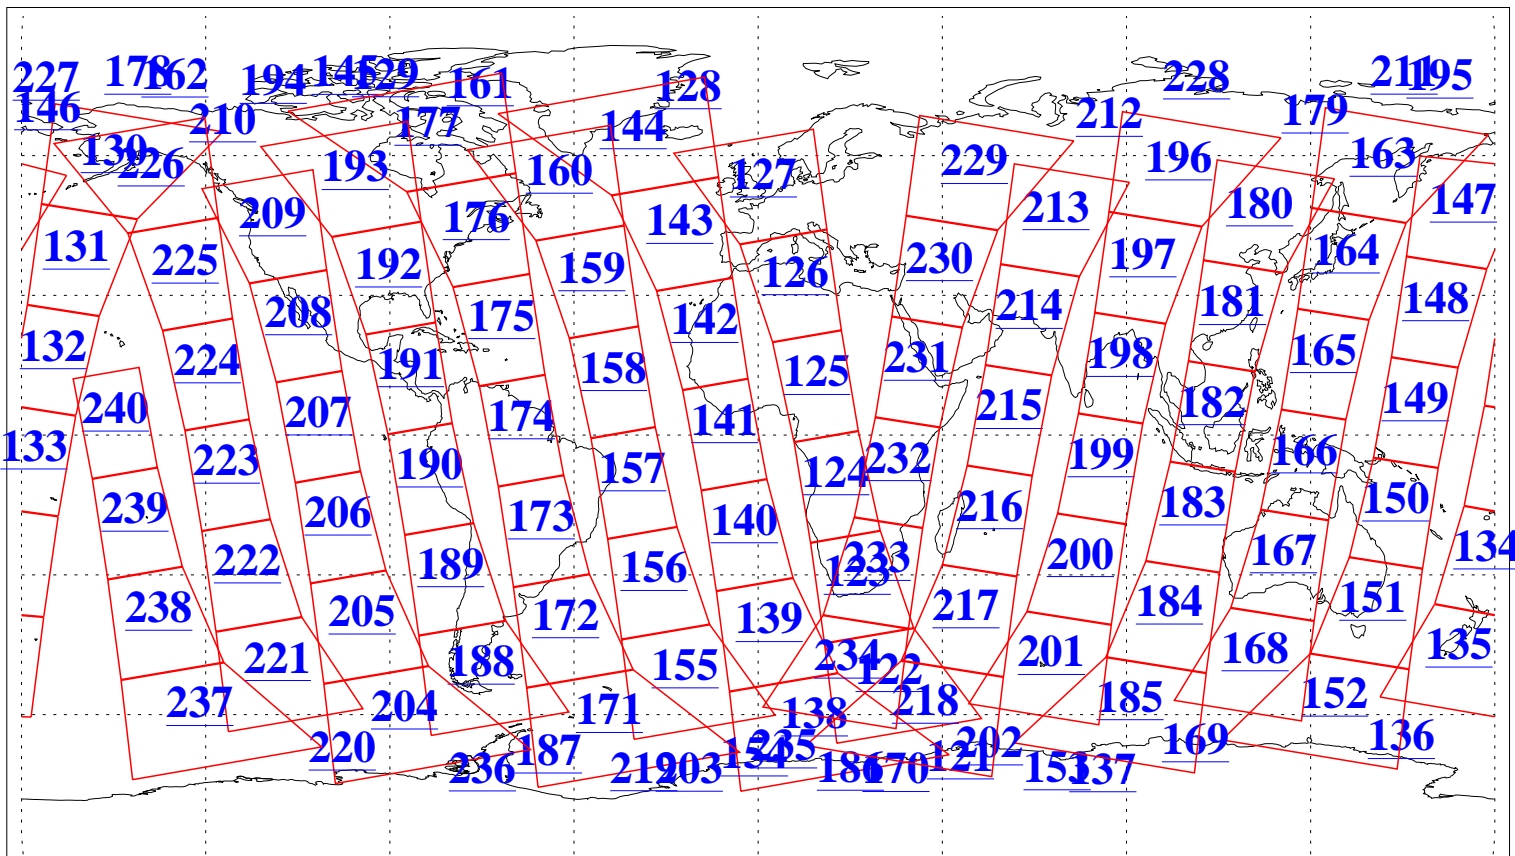

L1B Availability
AMSU Granules: 240
HSB Granules: 0
AIRS Granules: 240

30 Jul 2020
DoY 212
Aqua Day 6662
Granules: 1 to 120

Granules: 121 to 240

Legend: AMSU Available, *HSB Available*, *AIRS Available*

L1B Availability
AMSU Granules: 240
HSB Granules: 0
AIRS Granules: 240

30 Jul 2020
DoY 212
Aqua Day 6662

Ascending Granules

Descending Granules

Legend: AMSU Available, *HSB Available*, *AIRS Available*

L1B Availability
 AMSU Granules: 240
 HSB Granules: 0
 AIRS Granules: 240

30 Jul 2020
 DoY 212
 Aqua Day 6662

Northern Hemisphere Granules

Southern Hemisphere Granules

Legend: AMSU Available, HSB Available, **AIRS Available**