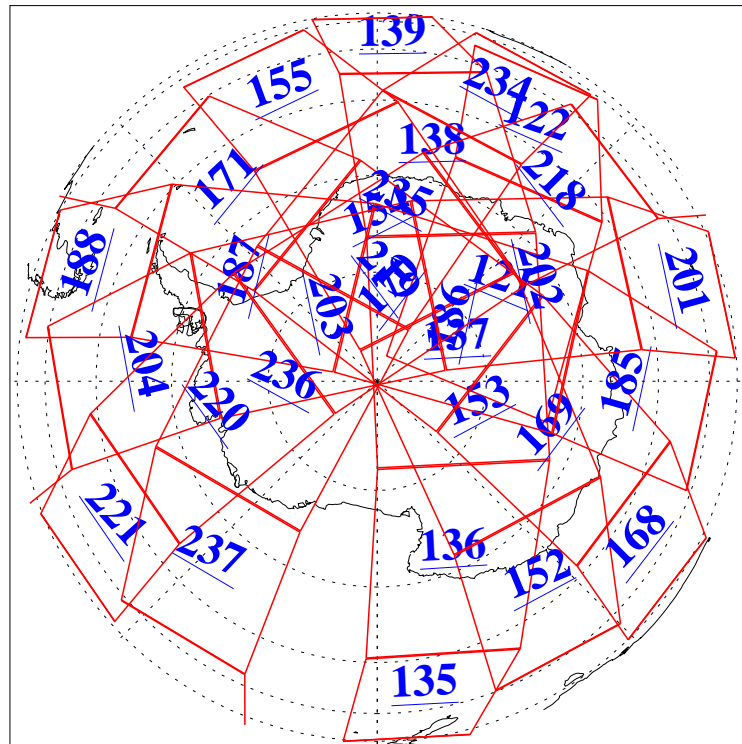

30 Jul 2020
DoY 212
Aqua Day 6662

Ascending Granules

Descending Granules

Legend: AMSU Available, *HSB Available*, *AIRS Available*

L1B Availability
 AMSU Granules: 240
 HSB Granules: 0
 AIRS Granules: 240

30 Jul 2020
 DoY 212
 Aqua Day 6662

Northern Hemisphere Granules

Southern Hemisphere Granules

Legend: AMSU Available, HSB Available, **AIRS Available**