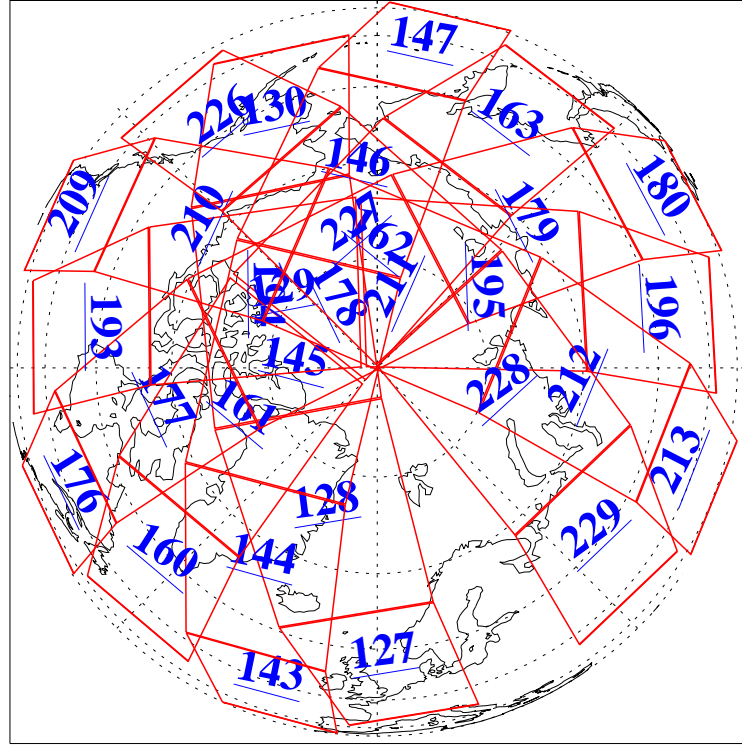

L1B Availability
AMSU Granules: 240
HSB Granules: 0
AIRS Granules: 240

30 Jul 2020
DoY 212
Aqua Day 6662

Northern Hemisphere Granules

Southern Hemisphere Granules