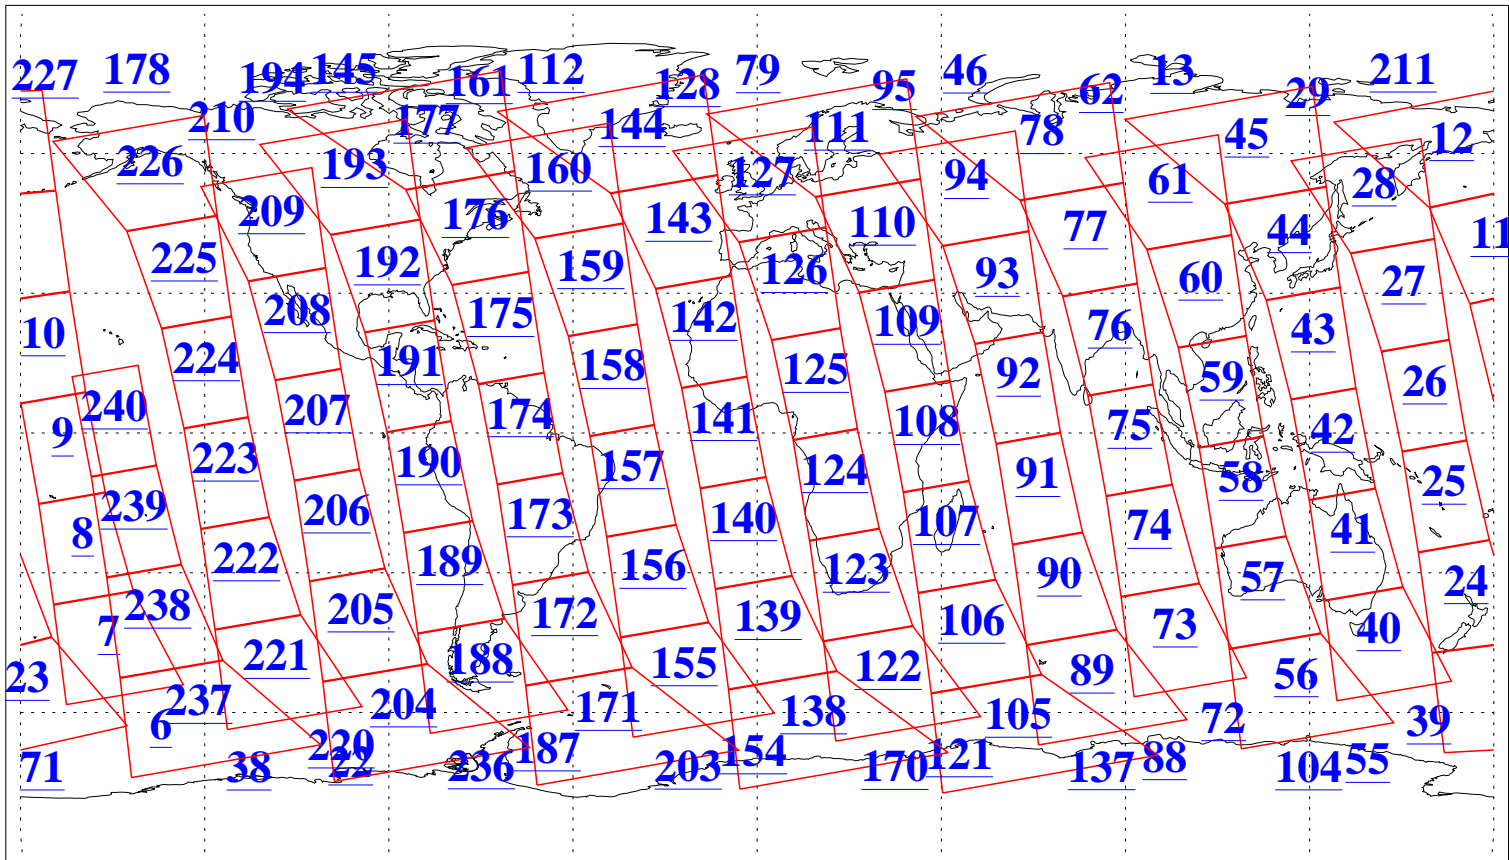

L1B Availability
AMSU Granules: 240
HSB Granules: 0
AIRS Granules: 240

30 Jul 2020
DoY 212
Aqua Day 6662
Granules: 1 to 120

Granules: 121 to 240

Legend: AMSU Available, *HSB Available*, *AIRS Available*

L1B Availability
AMSU Granules: 240
HSB Granules: 0
AIRS Granules: 240

30 Jul 2020
DoY 212
Aqua Day 6662

Ascending Granules

Descending Granules

Legend: AMSU Available, *HSB Available*, *AIRS Available*

L1B Availability
 AMSU Granules: 240
 HSB Granules: 0
 AIRS Granules: 240

30 Jul 2020
 DoY 212
 Aqua Day 6662

Northern Hemisphere Granules

Southern Hemisphere Granules

Legend: AMSU Available, HSB Available, **AIRS Available**