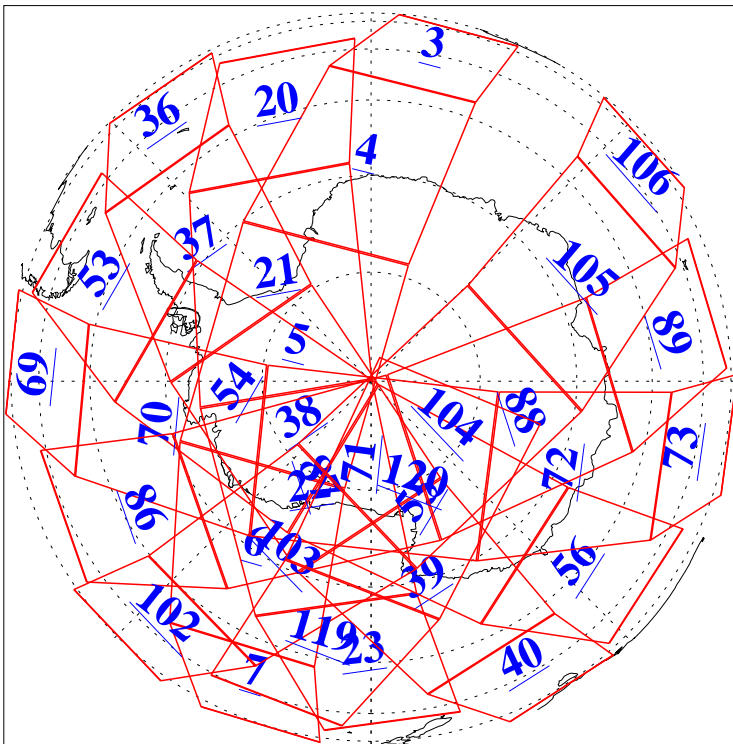

L1B Availability
AMSU Granules: 240
HSB Granules: 0
AIRS Granules: 240

30 Jul 2020
DoY 212
Aqua Day 6662
Granules: 1 to 120

Granules: 121 to 240

Legend: AMSU Available, *HSB Available*, *AIRS Available*

L1B Availability
AMSU Granules: 240
HSB Granules: 0
AIRS Granules: 240

30 Jul 2020
DoY 212
Aqua Day 6662

Ascending Granules

Descending Granules

Legend: AMSU Available, *HSB Available*, *AIRS Available*

L1B Availability
 AMSU Granules: 240
 HSB Granules: 0
 AIRS Granules: 240

30 Jul 2020
 DoY 212
 Aqua Day 6662

Northern Hemisphere Granules

Southern Hemisphere Granules

Legend: AMSU Available, HSB Available, **AIRS Available**