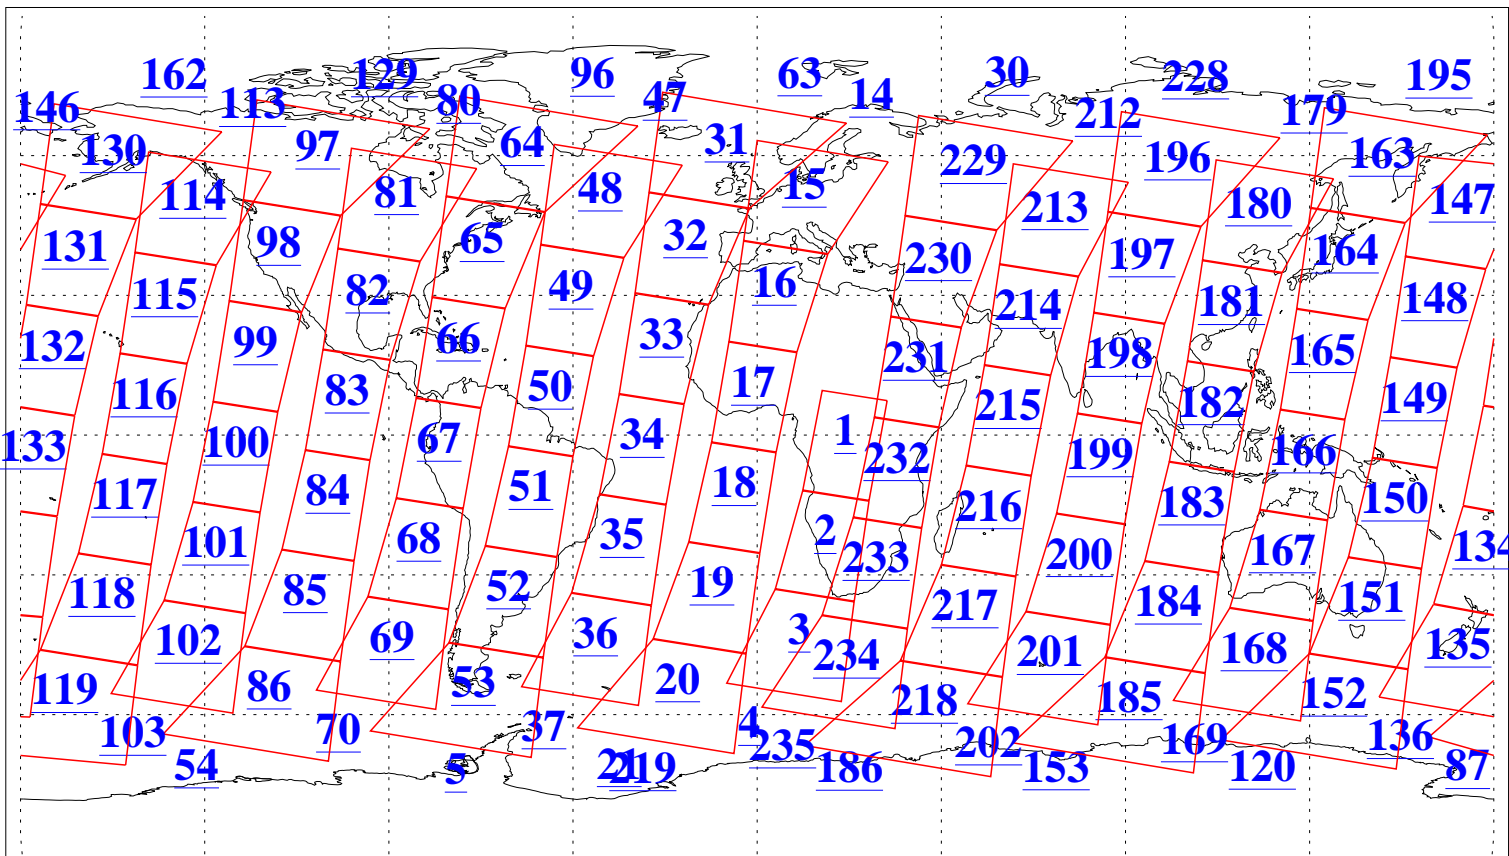

L1B Availability
AMSU Granules: 240
HSB Granules: 0
AIRS Granules: 240

30 Jul 2020
DoY 212
Aqua Day 6662
Granules: 1 to 120

Granules: 121 to 240

Legend: AMSU Available, *HSB Available*, *AIRS Available*

L1B Availability
AMSU Granules: 240
HSB Granules: 0
AIRS Granules: 240

30 Jul 2020
DoY 212
Aqua Day 6662

Ascending Granules

Descending Granules

Legend: AMSU Available, *HSB Available*, *AIRS Available*

L1B Availability
 AMSU Granules: 240
 HSB Granules: 0
 AIRS Granules: 240

30 Jul 2020
 DoY 212
 Aqua Day 6662

Northern Hemisphere Granules

Southern Hemisphere Granules

Legend: AMSU Available, HSB Available, **AIRS Available**