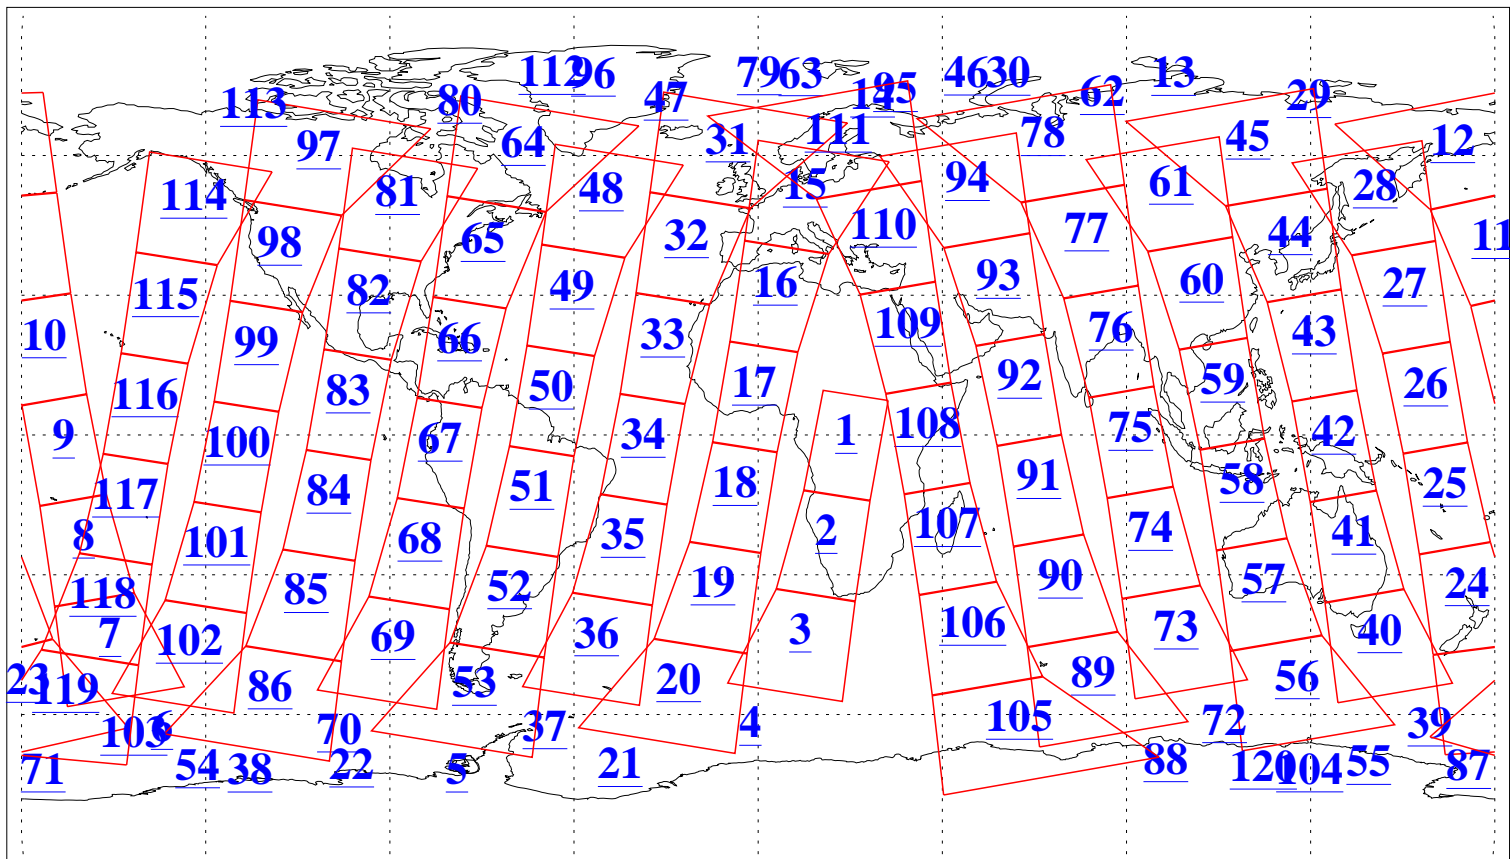

L1B Availability
AMSU Granules: 240
HSB Granules: 0
AIRS Granules: 240

30 Jul 2020
DoY 212
Aqua Day 6662
Granules: 1 to 120

Granules: 121 to 240

Legend: AMSU Available, *HSB Available*, *AIRS Available*

L1B Availability
AMSU Granules: 240
HSB Granules: 0
AIRS Granules: 240

30 Jul 2020
DoY 212
Aqua Day 6662

Ascending Granules

Descending Granules

Legend: AMSU Available, *HSB Available*, *AIRS Available*

L1B Availability
 AMSU Granules: 240
 HSB Granules: 0
 AIRS Granules: 240

30 Jul 2020
 DoY 212
 Aqua Day 6662

Northern Hemisphere Granules

Southern Hemisphere Granules

Legend: AMSU Available, HSB Available, **AIRS Available**