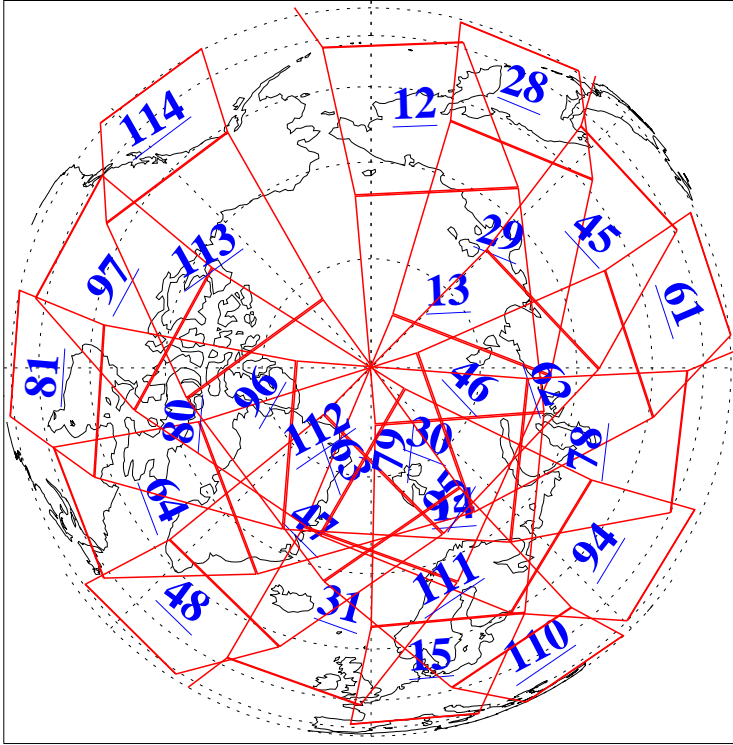

L1B Availability
AMSU Granules: 240
HSB Granules: 0
AIRS Granules: 240

30 Jul 2020
DoY 212
Aqua Day 6662
Granules: 1 to 120

Granules: 121 to 240

Legend: AMSU Available, *HSB Available*, *AIRS Available*

L1B Availability
AMSU Granules: 240
HSB Granules: 0
AIRS Granules: 240

30 Jul 2020
DoY 212
Aqua Day 6662

Ascending Granules

Descending Granules

Legend: AMSU Available, *HSB Available*, *AIRS Available*

L1B Availability
 AMSU Granules: 240
 HSB Granules: 0
 AIRS Granules: 240

30 Jul 2020
 DoY 212
 Aqua Day 6662

Northern Hemisphere Granules

Southern Hemisphere Granules

Legend: AMSU Available, HSB Available, **AIRS Available**