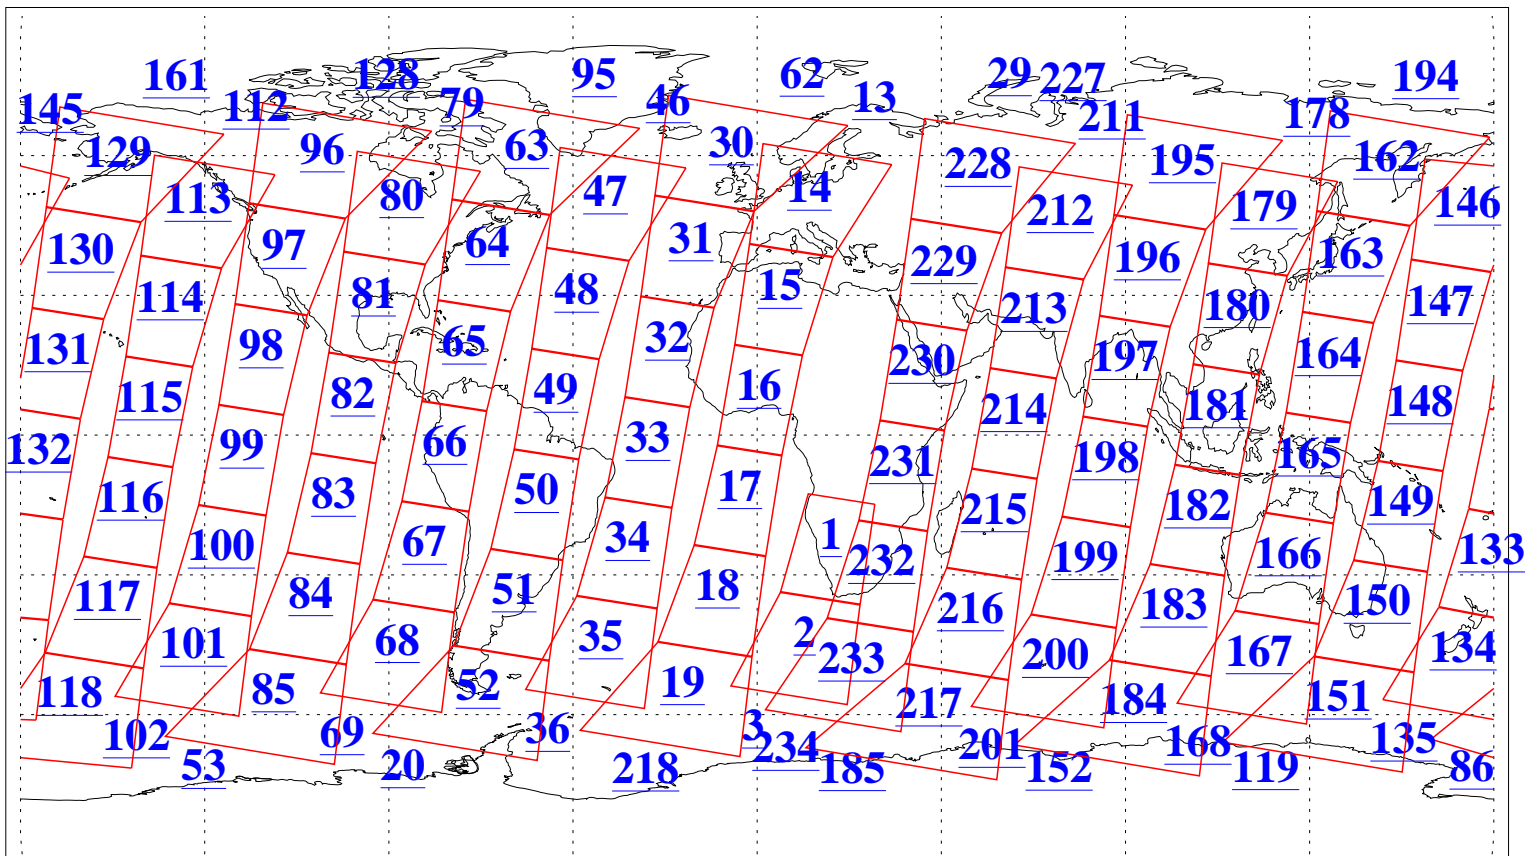

L1B Availability
 AMSU Granules: 240
 HSB Granules: 0
 AIRS Granules: 240

23 Jul 2020
 DoY 205
 Aqua Day 6655
 Granules: 1 to 120

Granules: 121 to 240

Legend: AMSU Available, *HSB Available*, *AIRS Available*

L1B Availability
 AMSU Granules: 240
 HSB Granules: 0
 AIRS Granules: 240

23 Jul 2020
 DoY 205
 Aqua Day 6655

Ascending Granules

Descending Granules

Legend: AMSU Available, *HSB Available*, *AIRS Available*

L1B Availability
 AMSU Granules: 240
 HSB Granules: 0
 AIRS Granules: 240

23 Jul 2020
 DoY 205
 Aqua Day 6655

Northern Hemisphere Granules

Southern Hemisphere Granules

Legend: AMSU Available, **HSB Available**, **AIRS Available**