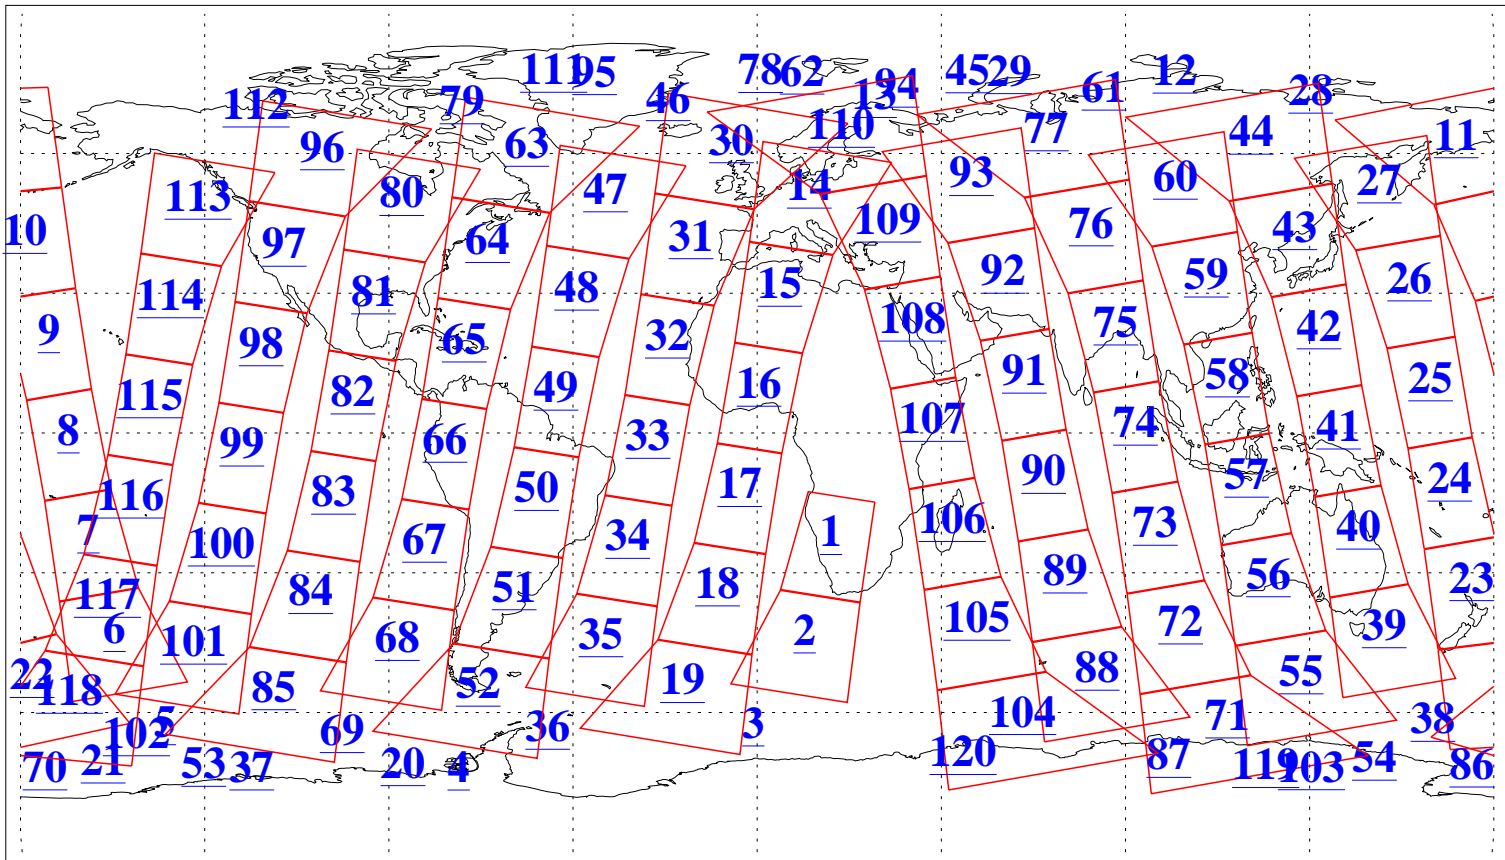

L1B Availability
 AMSU Granules: 240
 HSB Granules: 0
 AIRS Granules: 240

23 Jul 2020
 DoY 205
 Aqua Day 6655
 Granules: 1 to 120

Granules: 121 to 240

Legend: AMSU Available, *HSB Available*, *AIRS Available*

L1B Availability
 AMSU Granules: 240
 HSB Granules: 0
 AIRS Granules: 240

23 Jul 2020
 DoY 205
 Aqua Day 6655

Ascending Granules

Descending Granules

Legend: AMSU Available, *HSB Available*, *AIRS Available*

L1B Availability
 AMSU Granules: 240
 HSB Granules: 0
 AIRS Granules: 240

23 Jul 2020
 DoY 205
 Aqua Day 6655

Northern Hemisphere Granules

Southern Hemisphere Granules

Legend: AMSU Available, **HSB Available**, **AIRS Available**