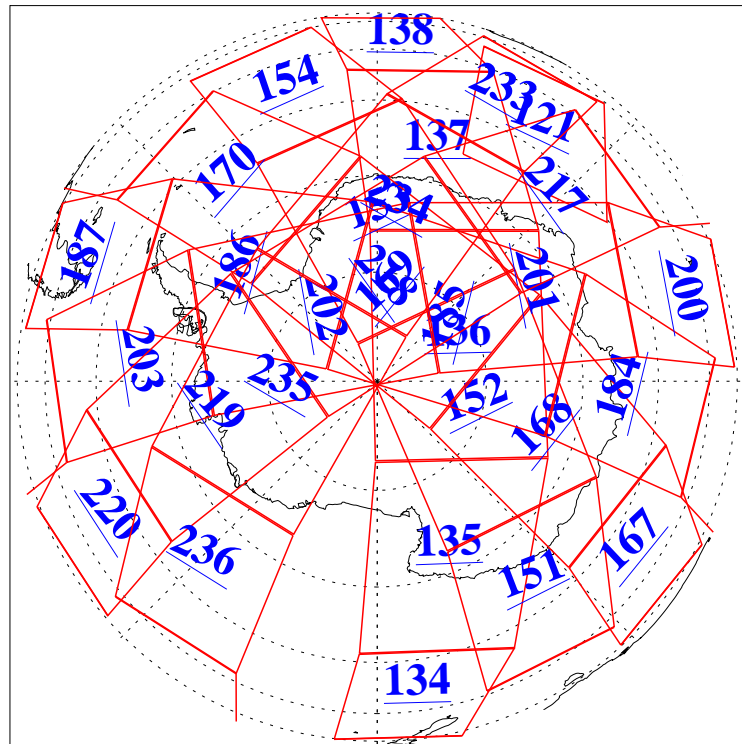

L1B Availability
 AMSU Granules: 240
 HSB Granules: 0
 AIRS Granules: 240

23 Jul 2020
 DoY 205
 Aqua Day 6655
 Granules: 1 to 120

Granules: 121 to 240

Legend: AMSU Available, *HSB Available*, *AIRS Available*

L1B Availability
 AMSU Granules: 240
 HSB Granules: 0
 AIRS Granules: 240

23 Jul 2020
 DoY 205
 Aqua Day 6655

Ascending Granules

Descending Granules

Legend: AMSU Available, *HSB Available*, *AIRS Available*

L1B Availability
 AMSU Granules: 240
 HSB Granules: 0
 AIRS Granules: 240

23 Jul 2020
 DoY 205
 Aqua Day 6655

Northern Hemisphere Granules

Southern Hemisphere Granules

Legend: AMSU Available, **HSB Available**, **AIRS Available**