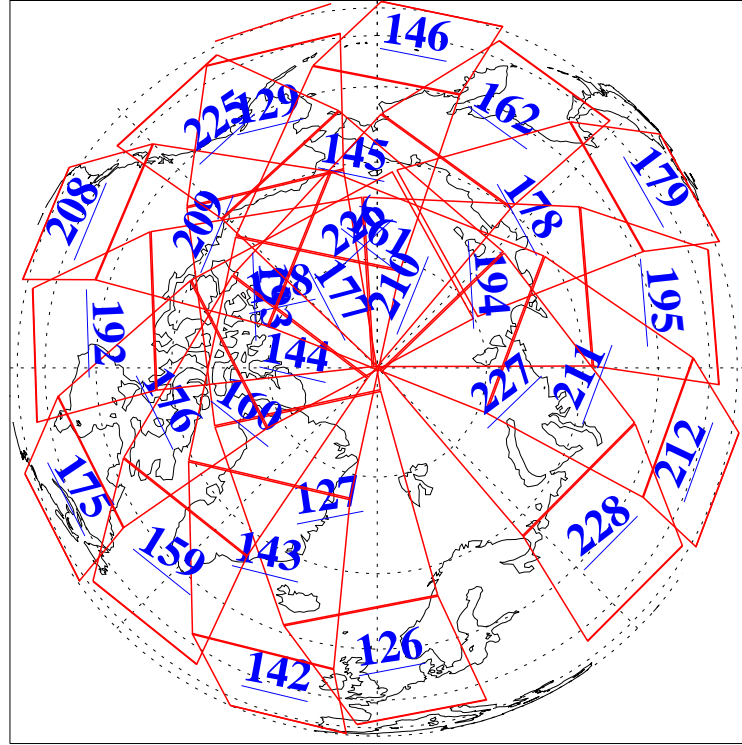

L1B Availability
 AMSU Granules: 240
 HSB Granules: 0
 AIRS Granules: 240

23 Jul 2020
 DoY 205
 Aqua Day 6655

Ascending Granules

Descending Granules

Legend: AMSU Available, *HSB Available*, *AIRS Available*

L1B Availability
 AMSU Granules: 240
 HSB Granules: 0
 AIRS Granules: 240

23 Jul 2020
 DoY 205
 Aqua Day 6655

Northern Hemisphere Granules

Southern Hemisphere Granules

Legend: AMSU Available, **HSB Available**, **AIRS Available**