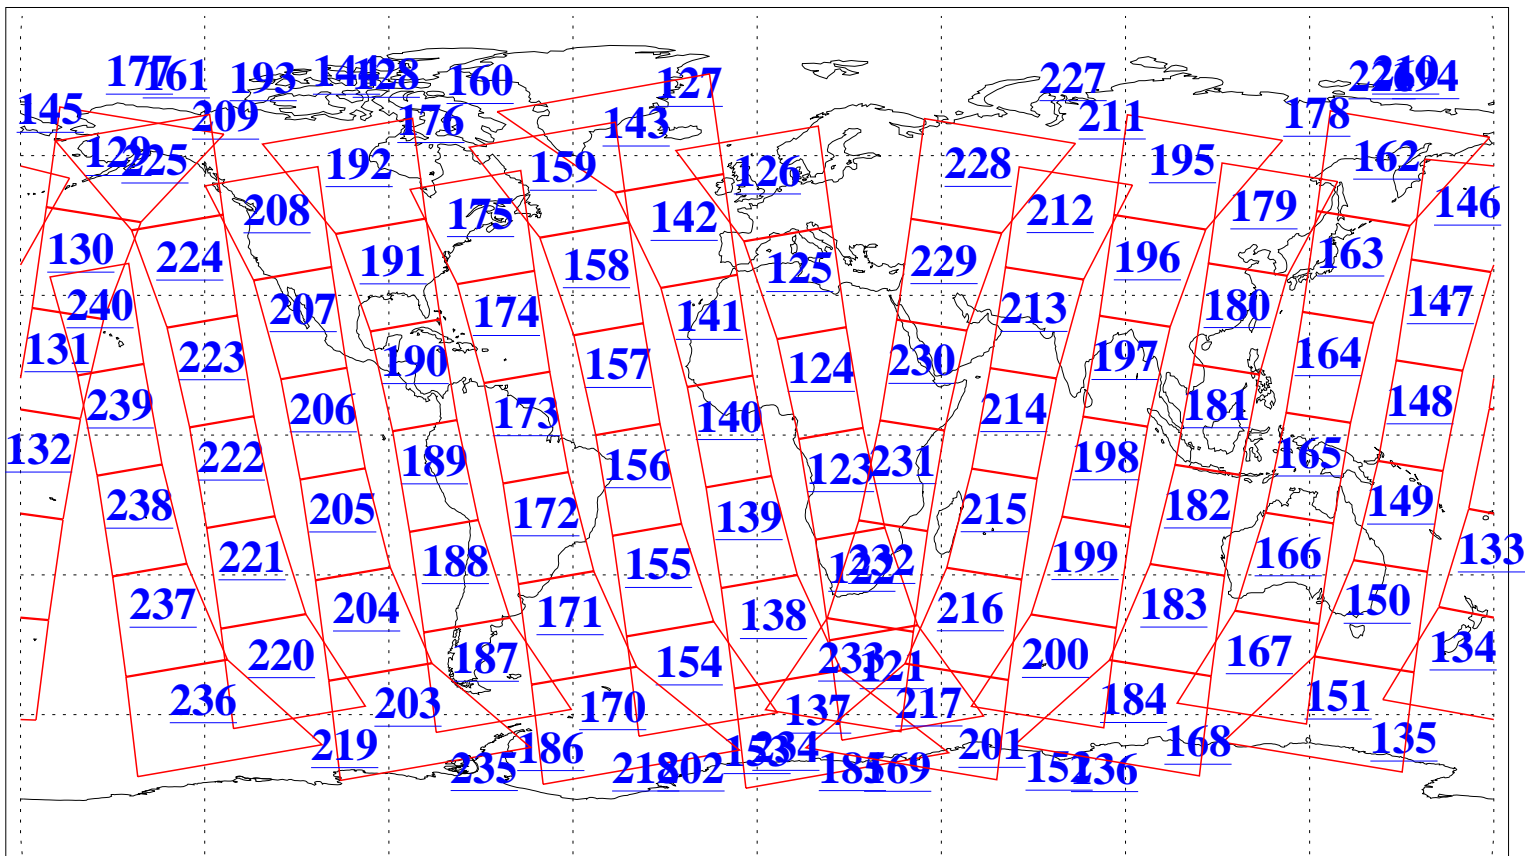

L1B Availability
 AMSU Granules: 240
 HSB Granules: 0
 AIRS Granules: 240

23 Jul 2020
 DoY 205
 Aqua Day 6655
 Granules: 1 to 120

Granules: 121 to 240

Legend: AMSU Available, *HSB Available*, *AIRS Available*

L1B Availability
 AMSU Granules: 240
 HSB Granules: 0
 AIRS Granules: 240

23 Jul 2020
 DoY 205
 Aqua Day 6655

Ascending Granules

Descending Granules

Legend: AMSU Available, *HSB Available*, *AIRS Available*

L1B Availability
 AMSU Granules: 240
 HSB Granules: 0
 AIRS Granules: 240

23 Jul 2020
 DoY 205
 Aqua Day 6655

Northern Hemisphere Granules

Southern Hemisphere Granules

Legend: AMSU Available, **HSB Available**, **AIRS Available**