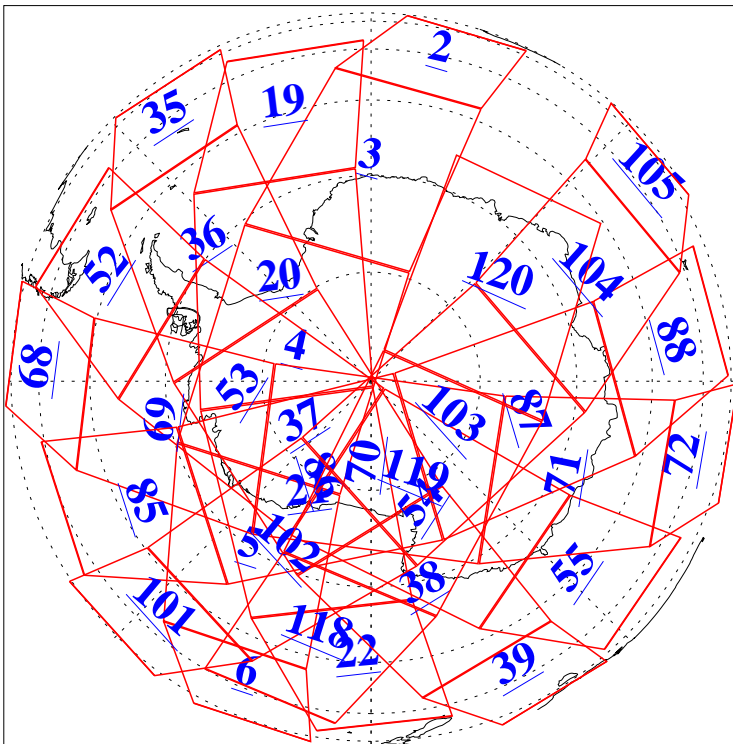

L1B Availability
 AMSU Granules: 240
 HSB Granules: 0
 AIRS Granules: 240

23 Jul 2020
 DoY 205
 Aqua Day 6655
 Granules: 1 to 120

Granules: 121 to 240

Legend: AMSU Available, *HSB Available*, *AIRS Available*

L1B Availability
 AMSU Granules: 240
 HSB Granules: 0
 AIRS Granules: 240

23 Jul 2020
 DoY 205
 Aqua Day 6655

Ascending Granules

Descending Granules

Legend: AMSU Available, *HSB Available*, *AIRS Available*

L1B Availability
 AMSU Granules: 240
 HSB Granules: 0
 AIRS Granules: 240

23 Jul 2020
 DoY 205
 Aqua Day 6655

Northern Hemisphere Granules

Southern Hemisphere Granules

Legend: AMSU Available, **HSB Available**, **AIRS Available**