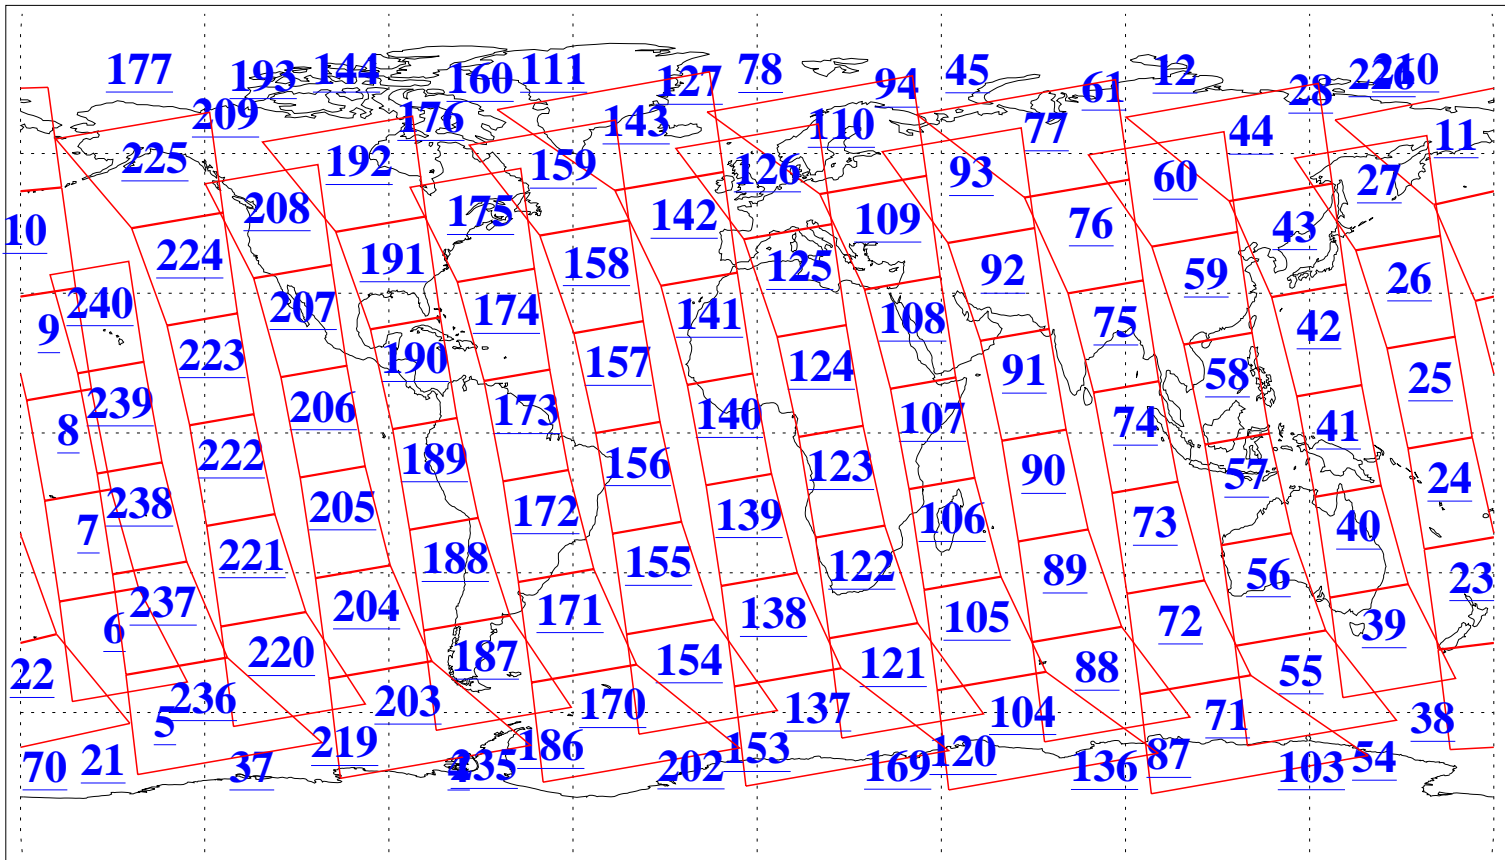

L1B Availability
 AMSU Granules: 240
 HSB Granules: 0
 AIRS Granules: 240

23 Jul 2020
 DoY 205
 Aqua Day 6655
 Granules: 1 to 120

Granules: 121 to 240

Legend: AMSU Available, *HSB Available*, *AIRS Available*

L1B Availability
 AMSU Granules: 240
 HSB Granules: 0
 AIRS Granules: 240

23 Jul 2020
 DoY 205
 Aqua Day 6655

Ascending Granules

Descending Granules

Legend: AMSU Available, *HSB Available*, *AIRS Available*

L1B Availability
 AMSU Granules: 240
 HSB Granules: 0
 AIRS Granules: 240

23 Jul 2020
 DoY 205
 Aqua Day 6655

Northern Hemisphere Granules

Southern Hemisphere Granules

Legend: AMSU Available, **HSB Available**, **AIRS Available**