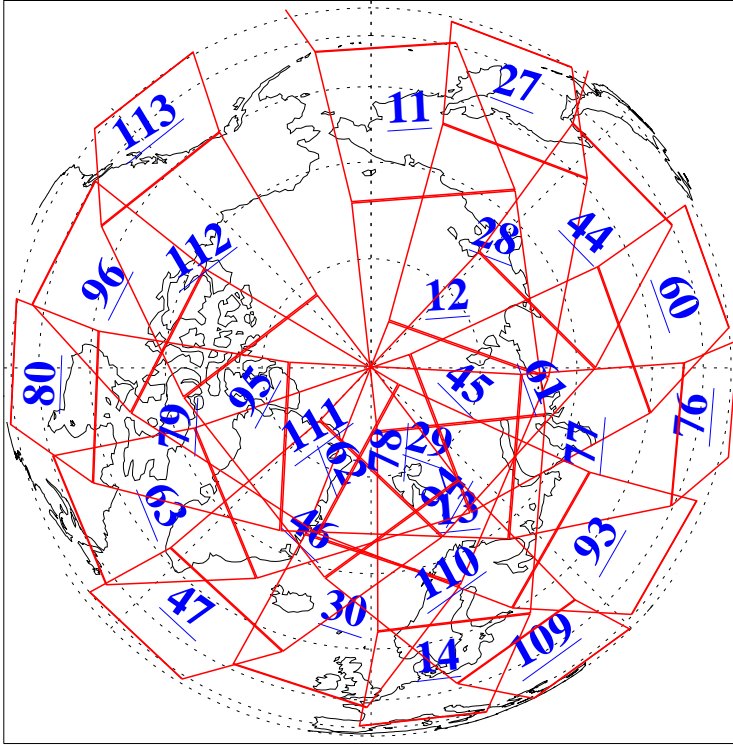

L1B Availability
 AMSU Granules: 240
 HSB Granules: 0
 AIRS Granules: 240

23 Jul 2020
 DoY 205
 Aqua Day 6655
 Granules: 1 to 120

Granules: 121 to 240

Legend: AMSU Available, *HSB Available*, *AIRS Available*

L1B Availability
 AMSU Granules: 240
 HSB Granules: 0
 AIRS Granules: 240

23 Jul 2020
 DoY 205
 Aqua Day 6655

Ascending Granules

Descending Granules

Legend: AMSU Available, *HSB Available*, *AIRS Available*

L1B Availability
 AMSU Granules: 240
 HSB Granules: 0
 AIRS Granules: 240

23 Jul 2020
 DoY 205
 Aqua Day 6655

Northern Hemisphere Granules

Southern Hemisphere Granules

Legend: AMSU Available, **HSB Available**, **AIRS Available**