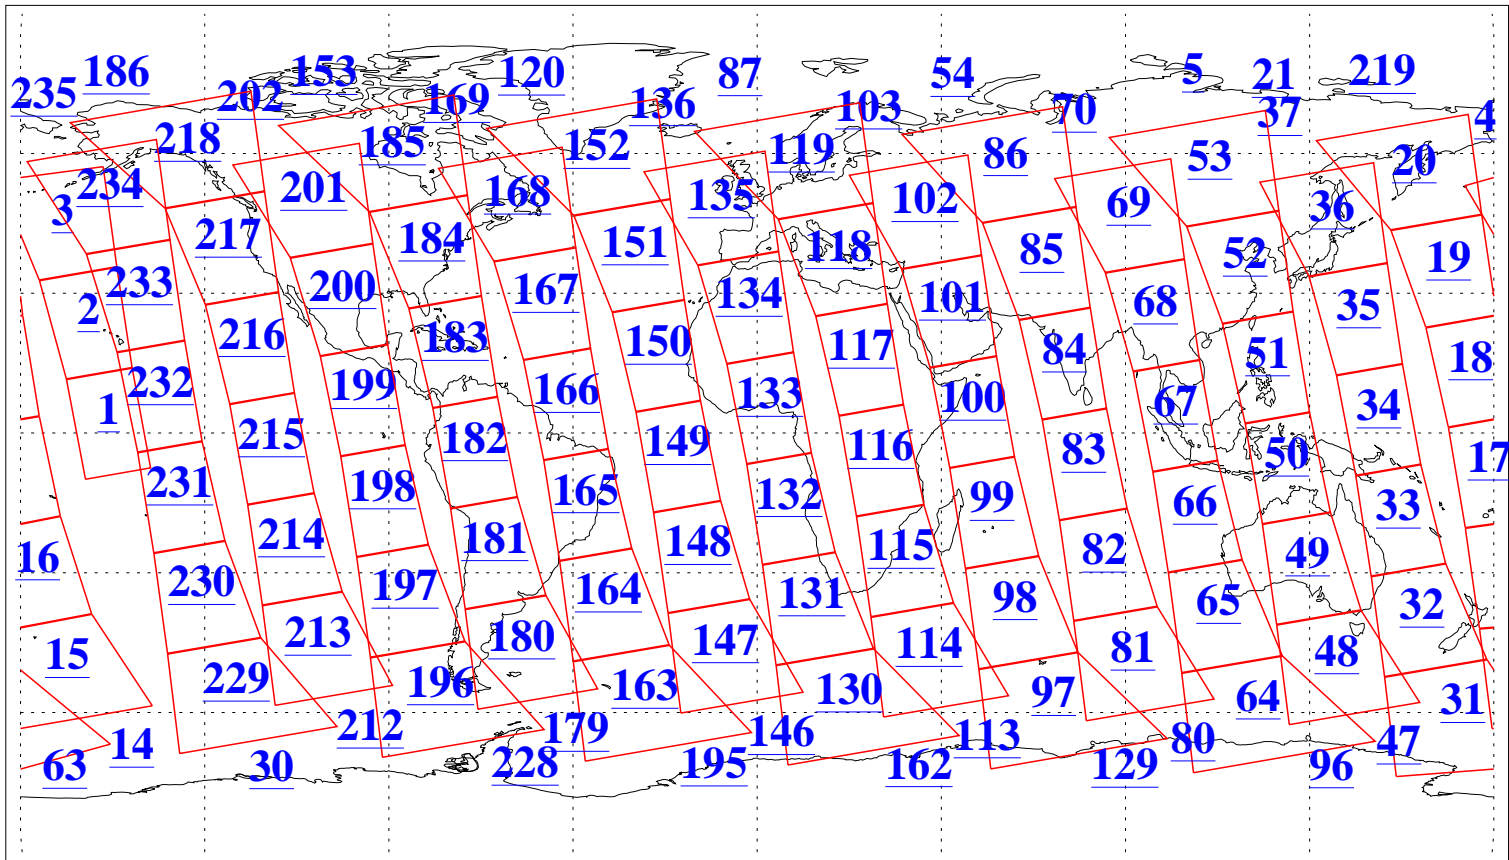

L1B Availability  
AMSU Granules: 240  
HSB Granules: 0  
AIRS Granules: 240

22 Jul 2020  
DoY 204  
Aqua Day 6654  
Granules: 1 to 120

Granules: 121 to 240

Legend: AMSU Available, *HSB Available*, *AIRS Available*

L1B Availability  
 AMSU Granules: 240  
 HSB Granules: 0  
 AIRS Granules: 240

22 Jul 2020  
 DoY 204  
 Aqua Day 6654

Ascending Granules

Descending Granules

Legend: AMSU Available, HSB Available, AIRS Available

L1B Availability  
 AMSU Granules: 240  
 HSB Granules: 0  
 AIRS Granules: 240

22 Jul 2020  
 DoY 204  
 Aqua Day 6654

Northern Hemisphere Granules

Southern Hemisphere Granules

Legend: AMSU Available, HSB Available, AIRS Available