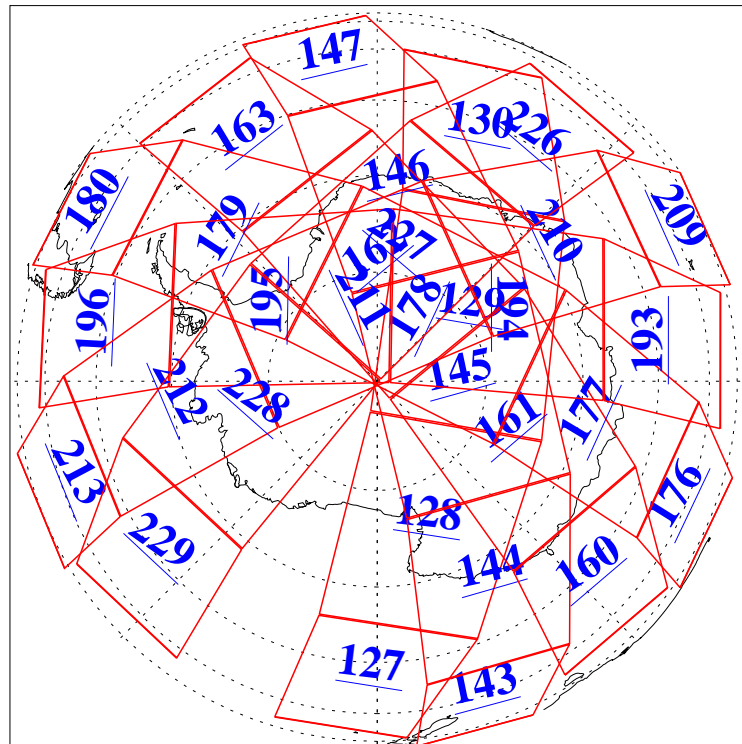

L1B Availability  
 AMSU Granules: 240  
 HSB Granules: 0  
 AIRS Granules: 240

22 Jul 2020  
 DoY 204  
 Aqua Day 6654

Ascending Granules

Descending Granules

Legend: AMSU Available, HSB Available, AIRS Available

L1B Availability  
 AMSU Granules: 240  
 HSB Granules: 0  
 AIRS Granules: 240

22 Jul 2020  
 DoY 204  
 Aqua Day 6654

Northern Hemisphere Granules

Southern Hemisphere Granules

Legend: AMSU Available, HSB Available, AIRS Available