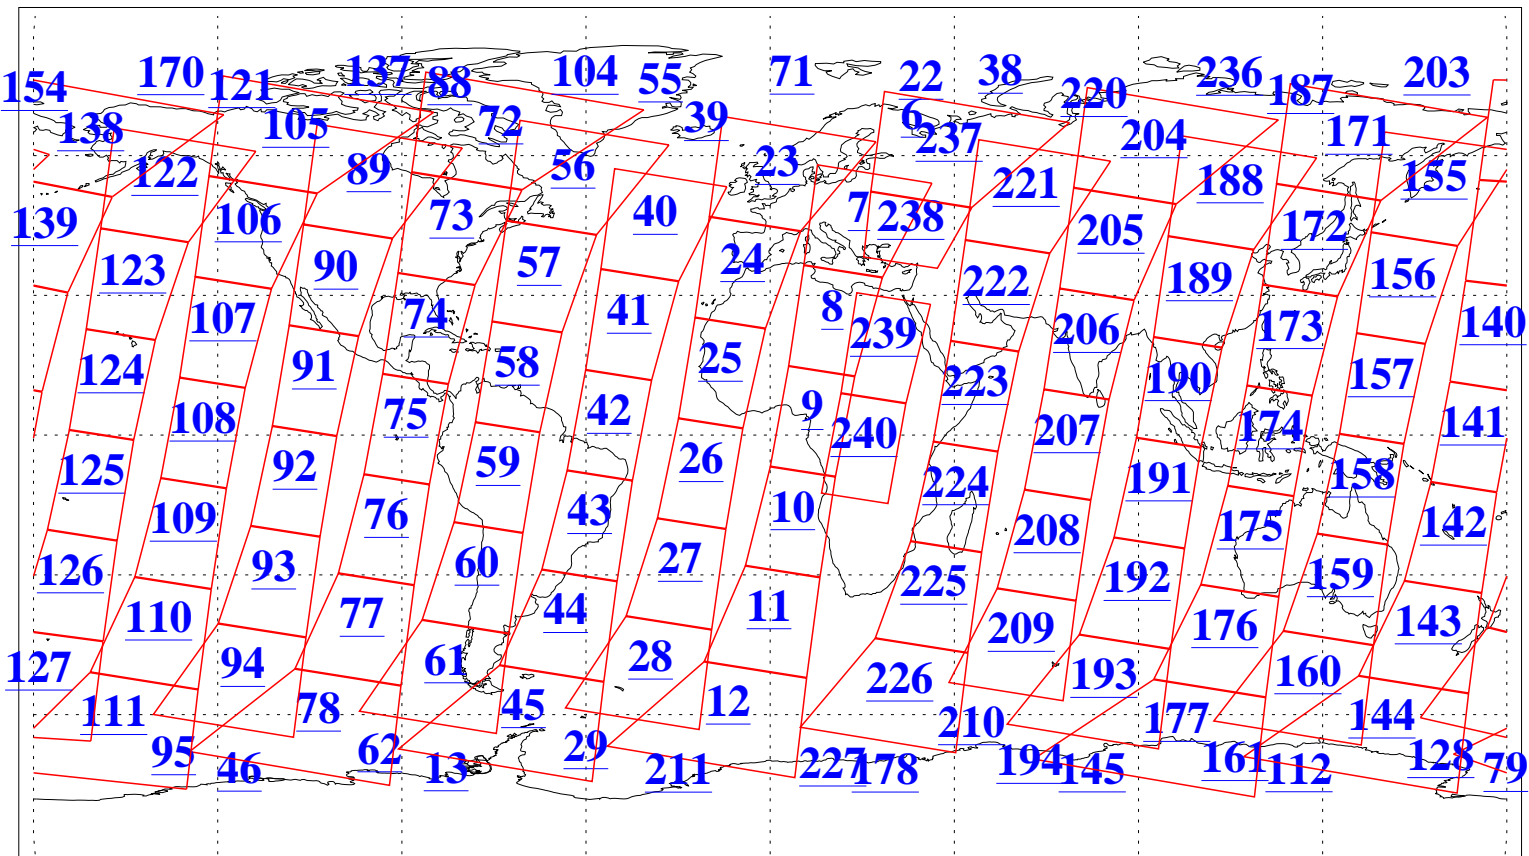

L1B Availability  
AMSU Granules: 240  
HSB Granules: 0  
AIRS Granules: 240

22 Jul 2020  
DoY 204  
Aqua Day 6654  
Granules: 1 to 120

Granules: 121 to 240

Legend: AMSU Available, *HSB Available*, *AIRS Available*

L1B Availability  
 AMSU Granules: 240  
 HSB Granules: 0  
 AIRS Granules: 240

22 Jul 2020  
 DoY 204  
 Aqua Day 6654

Ascending Granules

Descending Granules

Legend: AMSU Available, HSB Available, AIRS Available

L1B Availability  
 AMSU Granules: 240  
 HSB Granules: 0  
 AIRS Granules: 240

22 Jul 2020  
 DoY 204  
 Aqua Day 6654

Northern Hemisphere Granules

Southern Hemisphere Granules

Legend: AMSU Available, HSB Available, AIRS Available