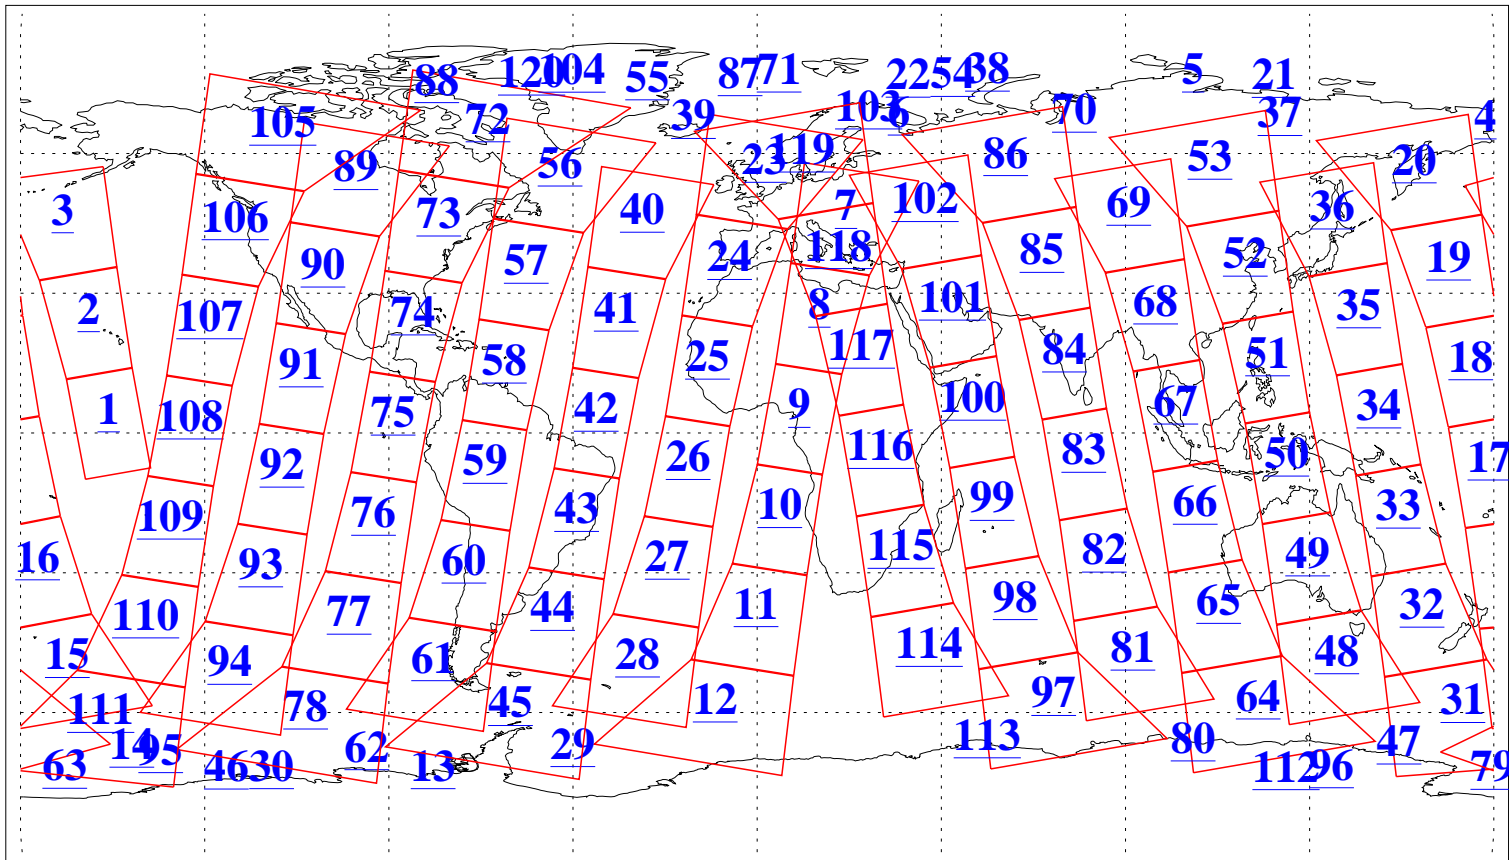

L1B Availability  
AMSU Granules: 240  
HSB Granules: 0  
AIRS Granules: 240

22 Jul 2020  
DoY 204  
Aqua Day 6654  
Granules: 1 to 120

Granules: 121 to 240

Legend: AMSU Available, *HSB Available*, *AIRS Available*

L1B Availability  
 AMSU Granules: 240  
 HSB Granules: 0  
 AIRS Granules: 240

22 Jul 2020  
 DoY 204  
 Aqua Day 6654

Ascending Granules

Descending Granules

Legend: AMSU Available, HSB Available, AIRS Available

L1B Availability  
 AMSU Granules: 240  
 HSB Granules: 0  
 AIRS Granules: 240

22 Jul 2020  
 DoY 204  
 Aqua Day 6654

Northern Hemisphere Granules

Southern Hemisphere Granules

Legend: AMSU Available, HSB Available, AIRS Available