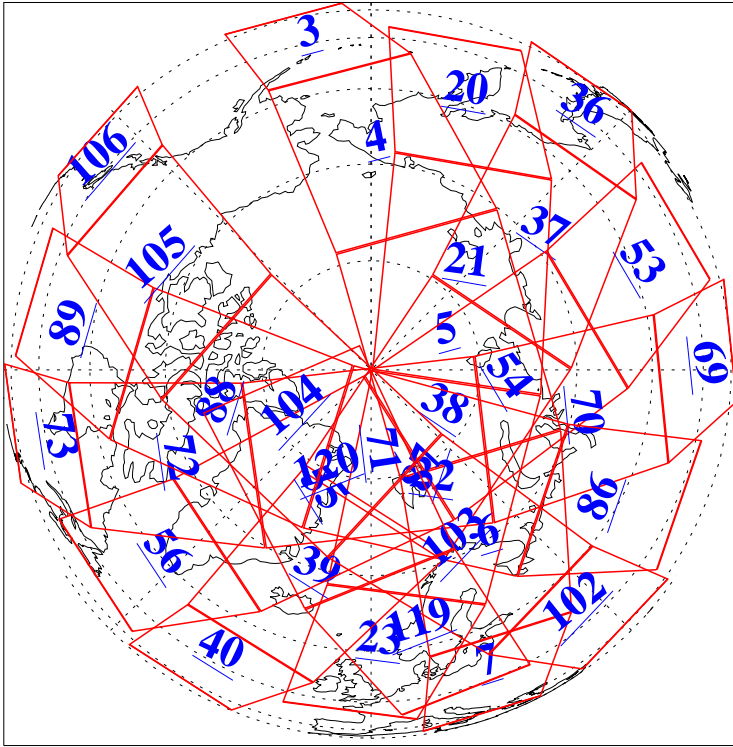

L1B Availability  
AMSU Granules: 240  
HSB Granules: 0  
AIRS Granules: 240

22 Jul 2020  
DoY 204  
Aqua Day 6654  
Granules: 1 to 120

Granules: 121 to 240

Legend: AMSU Available, *HSB Available*, *AIRS Available*

L1B Availability  
 AMSU Granules: 240  
 HSB Granules: 0  
 AIRS Granules: 240

22 Jul 2020  
 DoY 204  
 Aqua Day 6654

Ascending Granules

Descending Granules

Legend: AMSU Available, HSB Available, AIRS Available

L1B Availability  
 AMSU Granules: 240  
 HSB Granules: 0  
 AIRS Granules: 240

22 Jul 2020  
 DoY 204  
 Aqua Day 6654

Northern Hemisphere Granules

Southern Hemisphere Granules

Legend: AMSU Available, HSB Available, AIRS Available