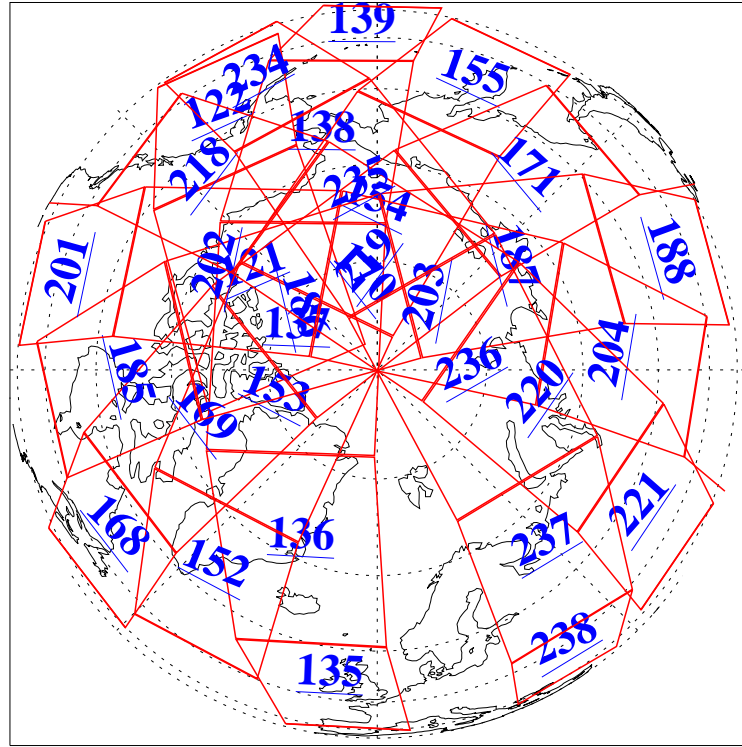

L1B Availability  
AMSU Granules: 240  
HSB Granules: 0  
AIRS Granules: 240

22 Jul 2020  
DoY 204  
Aqua Day 6654  
Granules: 1 to 120

Granules: 121 to 240

Legend: AMSU Available, *HSB Available*, *AIRS Available*

L1B Availability  
 AMSU Granules: 240  
 HSB Granules: 0  
 AIRS Granules: 240

22 Jul 2020  
 DoY 204  
 Aqua Day 6654

Ascending Granules

Descending Granules

Legend: AMSU Available, HSB Available, AIRS Available

L1B Availability  
 AMSU Granules: 240  
 HSB Granules: 0  
 AIRS Granules: 240

22 Jul 2020  
 DoY 204  
 Aqua Day 6654

Northern Hemisphere Granules

Southern Hemisphere Granules

Legend: AMSU Available, HSB Available, AIRS Available