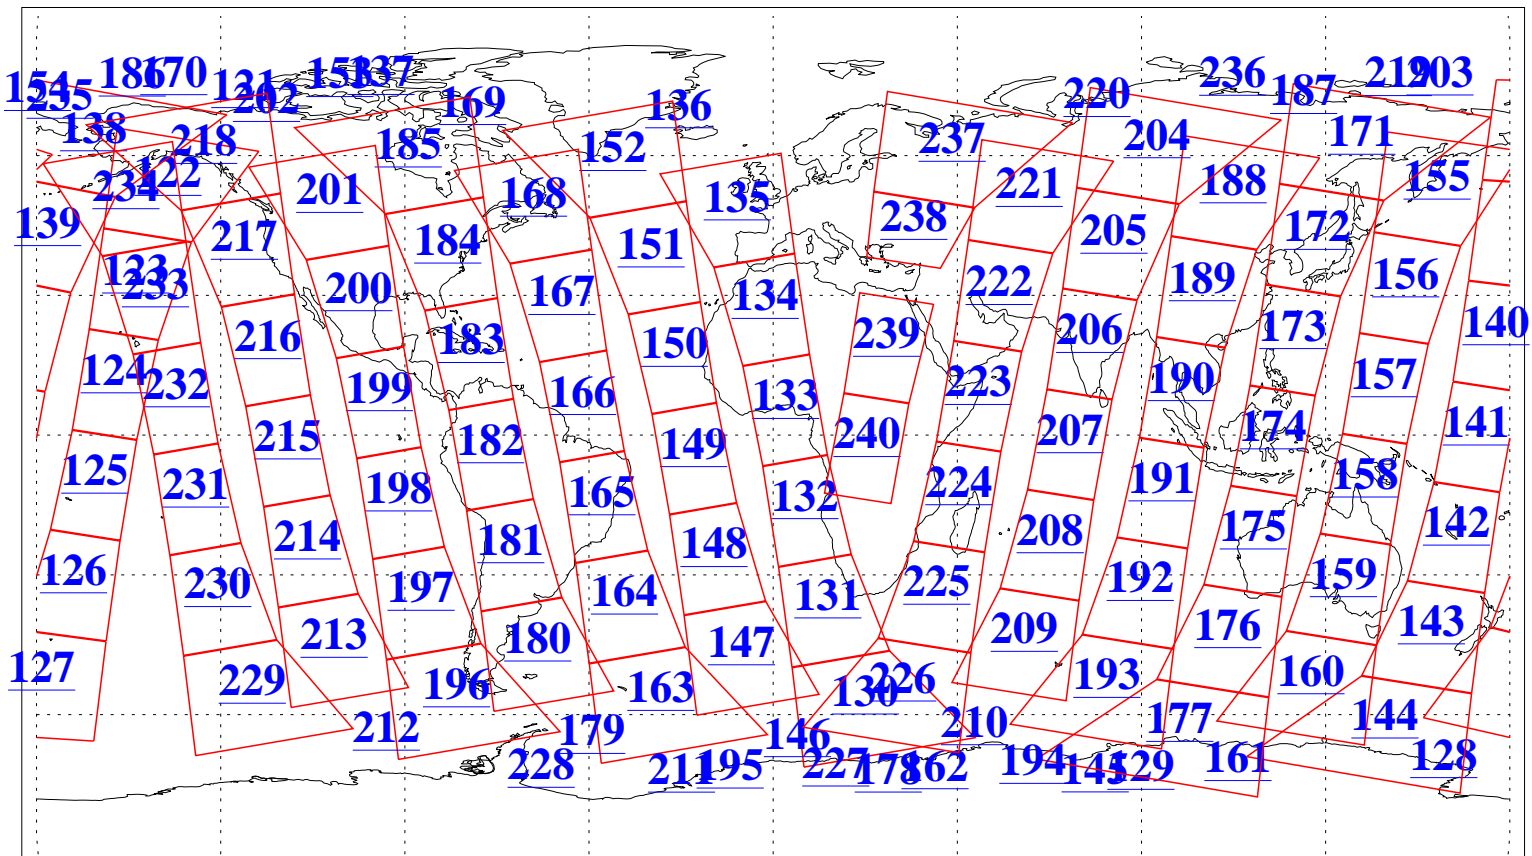

L1B Availability  
AMSU Granules: 240  
HSB Granules: 0  
AIRS Granules: 240

22 Jul 2020  
DoY 204  
Aqua Day 6654  
Granules: 1 to 120

Granules: 121 to 240

Legend: AMSU Available, *HSB Available*, *AIRS Available*

L1B Availability  
 AMSU Granules: 240  
 HSB Granules: 0  
 AIRS Granules: 240

22 Jul 2020  
 DoY 204  
 Aqua Day 6654

Ascending Granules

Descending Granules

Legend: AMSU Available, HSB Available, AIRS Available

L1B Availability  
 AMSU Granules: 240  
 HSB Granules: 0  
 AIRS Granules: 240

22 Jul 2020  
 DoY 204  
 Aqua Day 6654

Northern Hemisphere Granules

Southern Hemisphere Granules

Legend: AMSU Available, HSB Available, AIRS Available