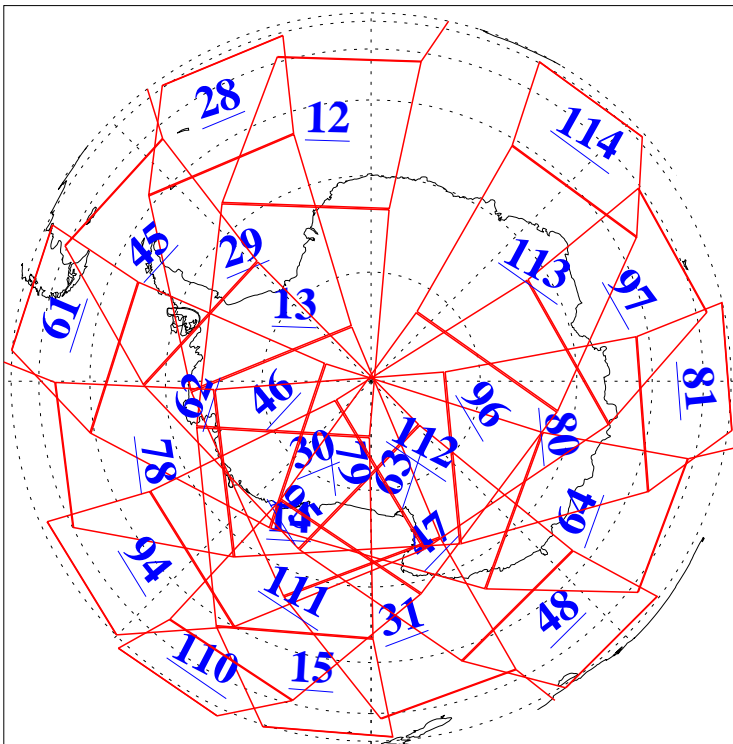

L1B Availability  
AMSU Granules: 240  
HSB Granules: 0  
AIRS Granules: 240

22 Jul 2020  
DoY 204  
Aqua Day 6654  
Granules: 1 to 120

Granules: 121 to 240

Legend: AMSU Available, *HSB Available*, *AIRS Available*

L1B Availability  
 AMSU Granules: 240  
 HSB Granules: 0  
 AIRS Granules: 240

22 Jul 2020  
 DoY 204  
 Aqua Day 6654

Ascending Granules

Descending Granules

Legend: AMSU Available, HSB Available, AIRS Available

L1B Availability  
 AMSU Granules: 240  
 HSB Granules: 0  
 AIRS Granules: 240

22 Jul 2020  
 DoY 204  
 Aqua Day 6654

Northern Hemisphere Granules

Southern Hemisphere Granules

Legend: AMSU Available, HSB Available, AIRS Available