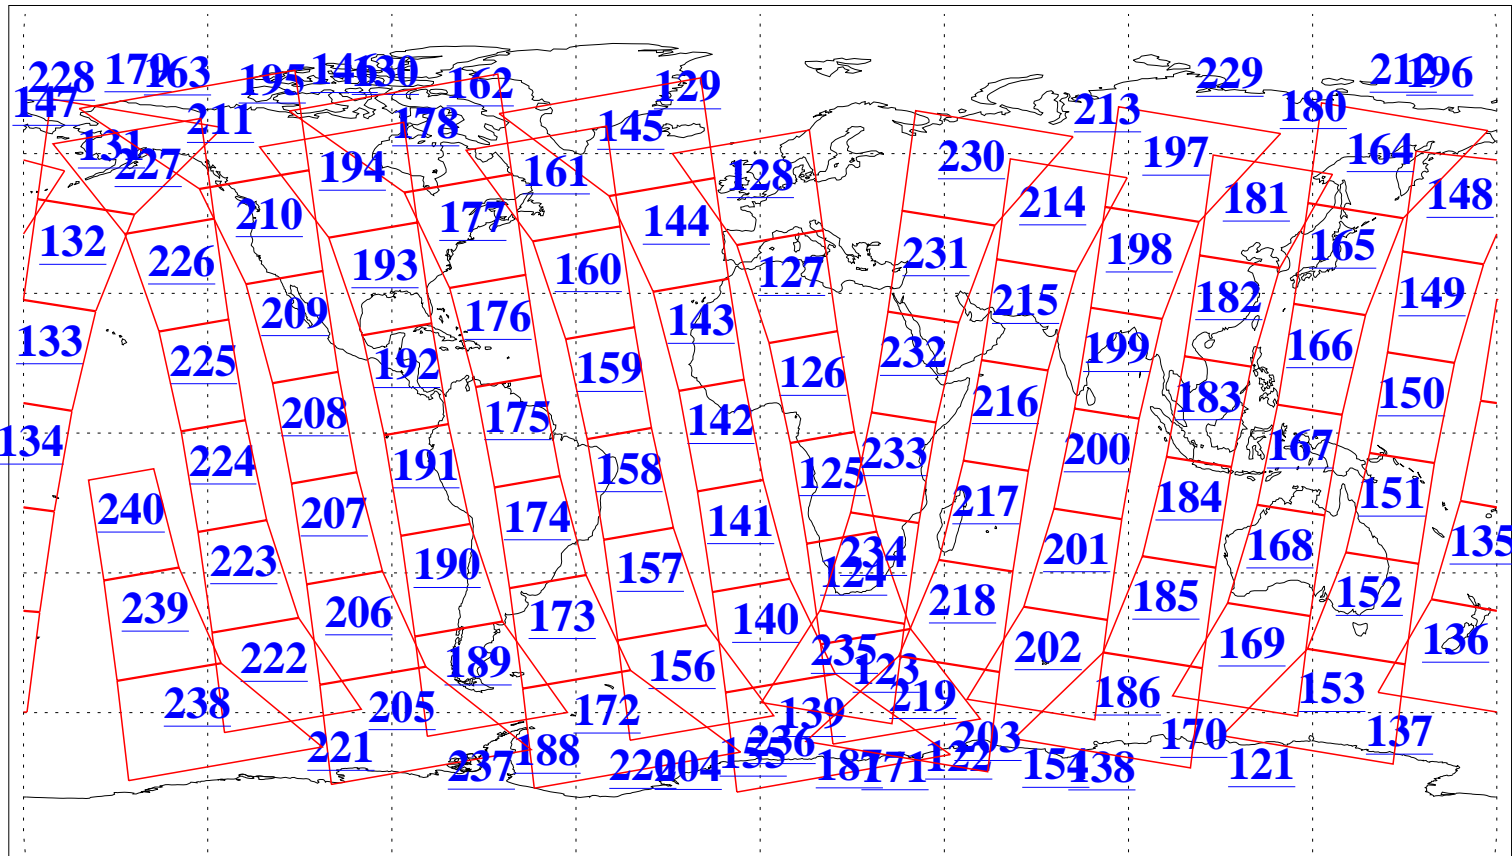

L1B Availability
AMSU Granules: 240
HSB Granules: 0
AIRS Granules: 240

21 Jul 2020
DoY 203
Aqua Day 6653
Granules: 1 to 120

Granules: 121 to 240

Legend: AMSU Available, *HSB Available*, *AIRS Available*

L1B Availability
AMSU Granules: 240
HSB Granules: 0
AIRS Granules: 240

21 Jul 2020
DoY 203
Aqua Day 6653

Ascending Granules

Descending Granules

Legend: AMSU Available, *HSB Available*, AIRS Available

L1B Availability
 AMSU Granules: 240
 HSB Granules: 0
 AIRS Granules: 240

21 Jul 2020
 DoY 203
 Aqua Day 6653

Northern Hemisphere Granules

Southern Hemisphere Granules

Legend: AMSU Available, HSB Available, **AIRS Available**