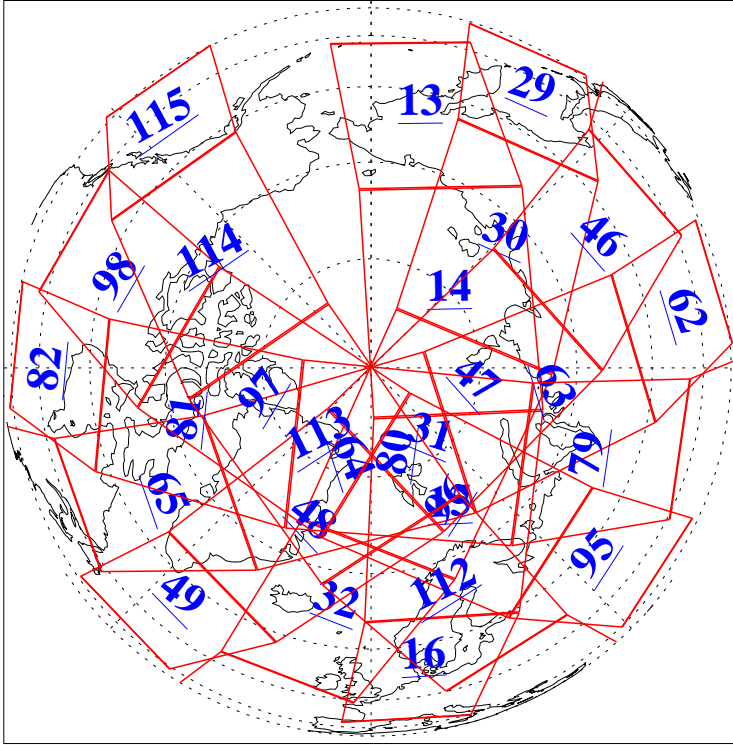

L1B Availability
AMSU Granules: 240
HSB Granules: 0
AIRS Granules: 240

21 Jul 2020
DoY 203
Aqua Day 6653
Granules: 1 to 120

Granules: 121 to 240

Legend: AMSU Available, *HSB Available*, *AIRS Available*

L1B Availability
AMSU Granules: 240
HSB Granules: 0
AIRS Granules: 240

21 Jul 2020
DoY 203
Aqua Day 6653

Ascending Granules

Descending Granules

Legend: AMSU Available, *HSB Available*, AIRS Available

L1B Availability
 AMSU Granules: 240
 HSB Granules: 0
 AIRS Granules: 240

21 Jul 2020
 DoY 203
 Aqua Day 6653

Northern Hemisphere Granules

Southern Hemisphere Granules

Legend: AMSU Available, HSB Available, **AIRS Available**