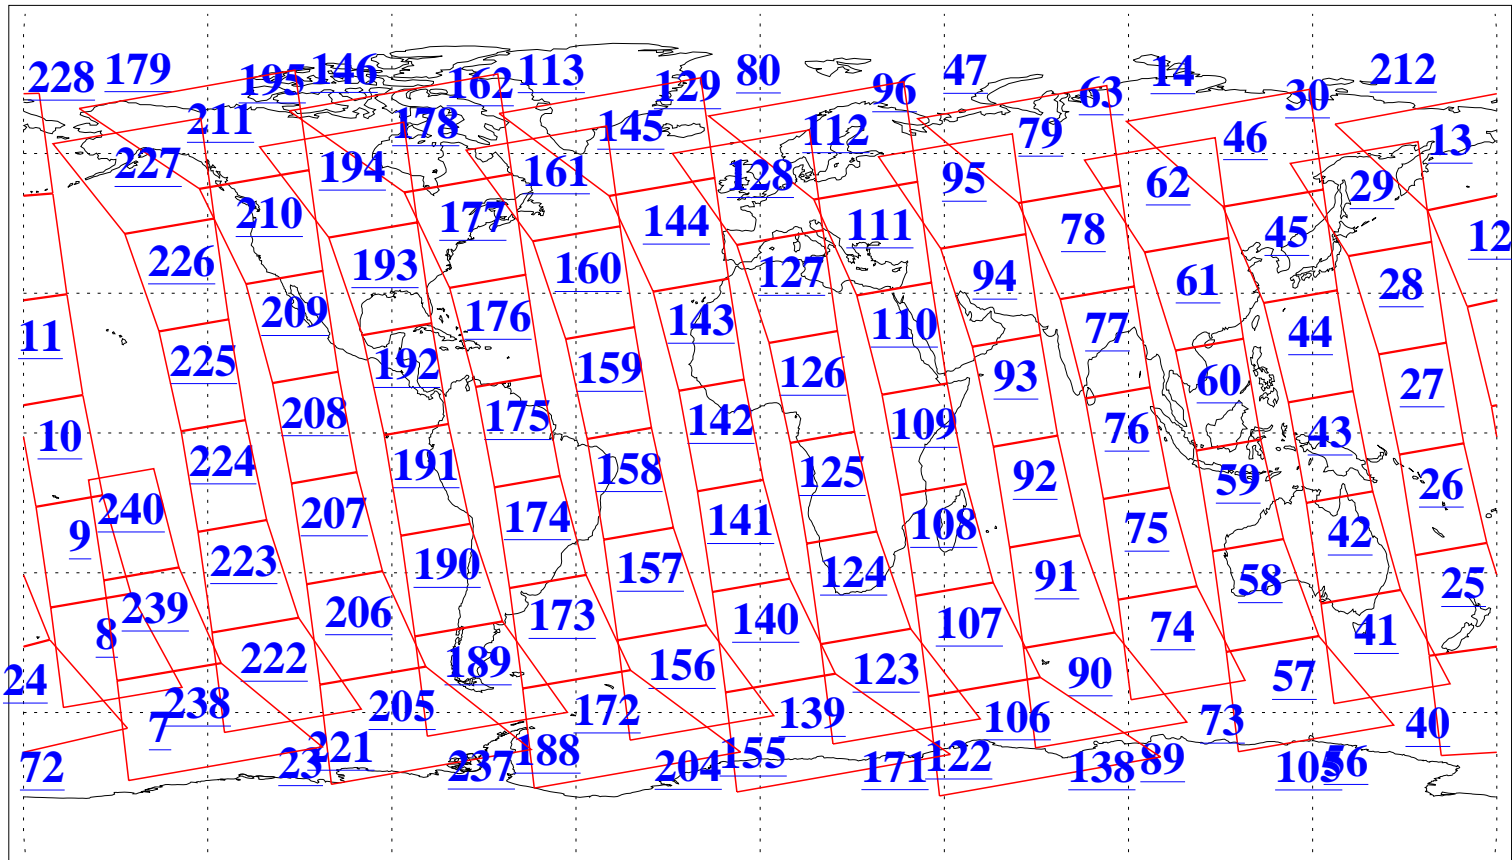

L1B Availability
AMSU Granules: 240
HSB Granules: 0
AIRS Granules: 240

21 Jul 2020
DoY 203
Aqua Day 6653
Granules: 1 to 120

Granules: 121 to 240

Legend: AMSU Available, *HSB Available*, *AIRS Available*

L1B Availability
AMSU Granules: 240
HSB Granules: 0
AIRS Granules: 240

21 Jul 2020
DoY 203
Aqua Day 6653

Ascending Granules

Descending Granules

Legend: AMSU Available, *HSB Available*, AIRS Available

L1B Availability
 AMSU Granules: 240
 HSB Granules: 0
 AIRS Granules: 240

21 Jul 2020
 DoY 203
 Aqua Day 6653

Northern Hemisphere Granules

Southern Hemisphere Granules

Legend: AMSU Available, HSB Available, **AIRS Available**