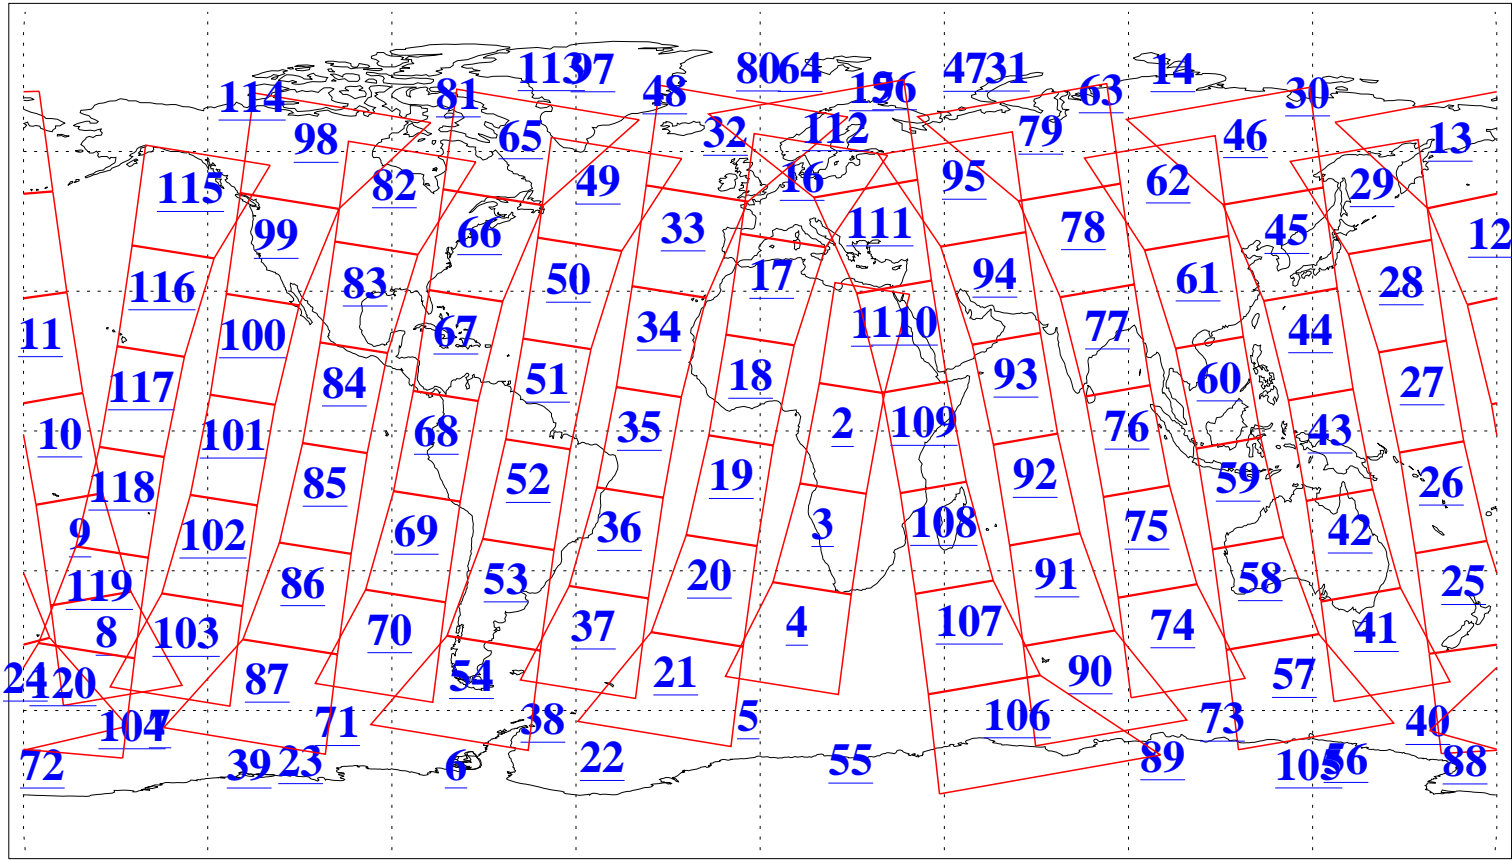

L1B Availability
AMSU Granules: 240
HSB Granules: 0
AIRS Granules: 240

21 Jul 2020
DoY 203
Aqua Day 6653
Granules: 1 to 120

Granules: 121 to 240

Legend: AMSU Available, *HSB Available*, *AIRS Available*

L1B Availability
AMSU Granules: 240
HSB Granules: 0
AIRS Granules: 240

21 Jul 2020
DoY 203
Aqua Day 6653

Ascending Granules

Descending Granules

Legend: AMSU Available, *HSB Available*, AIRS Available

L1B Availability
 AMSU Granules: 240
 HSB Granules: 0
 AIRS Granules: 240

21 Jul 2020
 DoY 203
 Aqua Day 6653

Northern Hemisphere Granules

Southern Hemisphere Granules

Legend: AMSU Available, HSB Available, **AIRS Available**