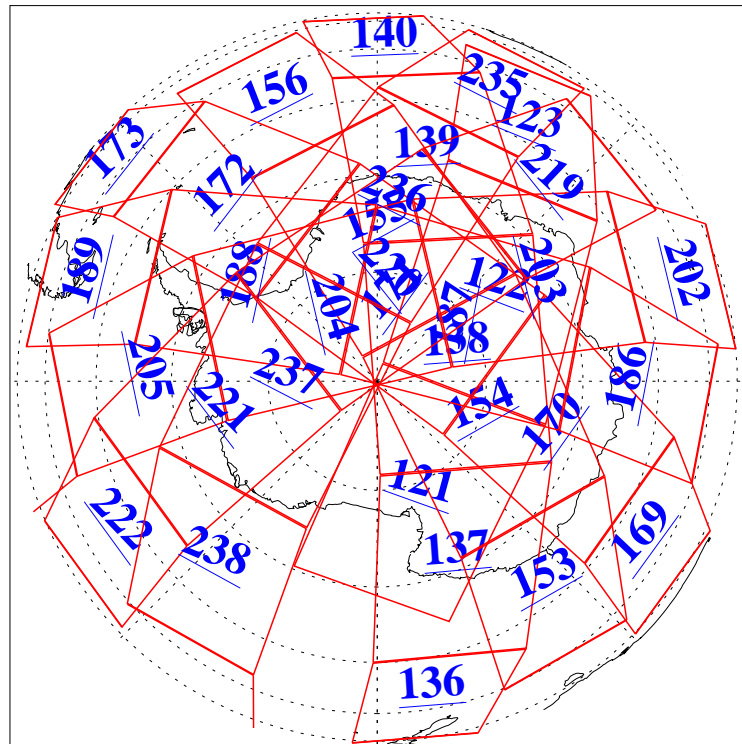

21 Jul 2020
DoY 203
Aqua Day 6653

Ascending Granules

Descending Granules

Legend: AMSU Available, *HSB Available*, AIRS Available

L1B Availability
 AMSU Granules: 240
 HSB Granules: 0
 AIRS Granules: 240

21 Jul 2020
 DoY 203
 Aqua Day 6653

Northern Hemisphere Granules

Southern Hemisphere Granules

Legend: AMSU Available, HSB Available, **AIRS Available**