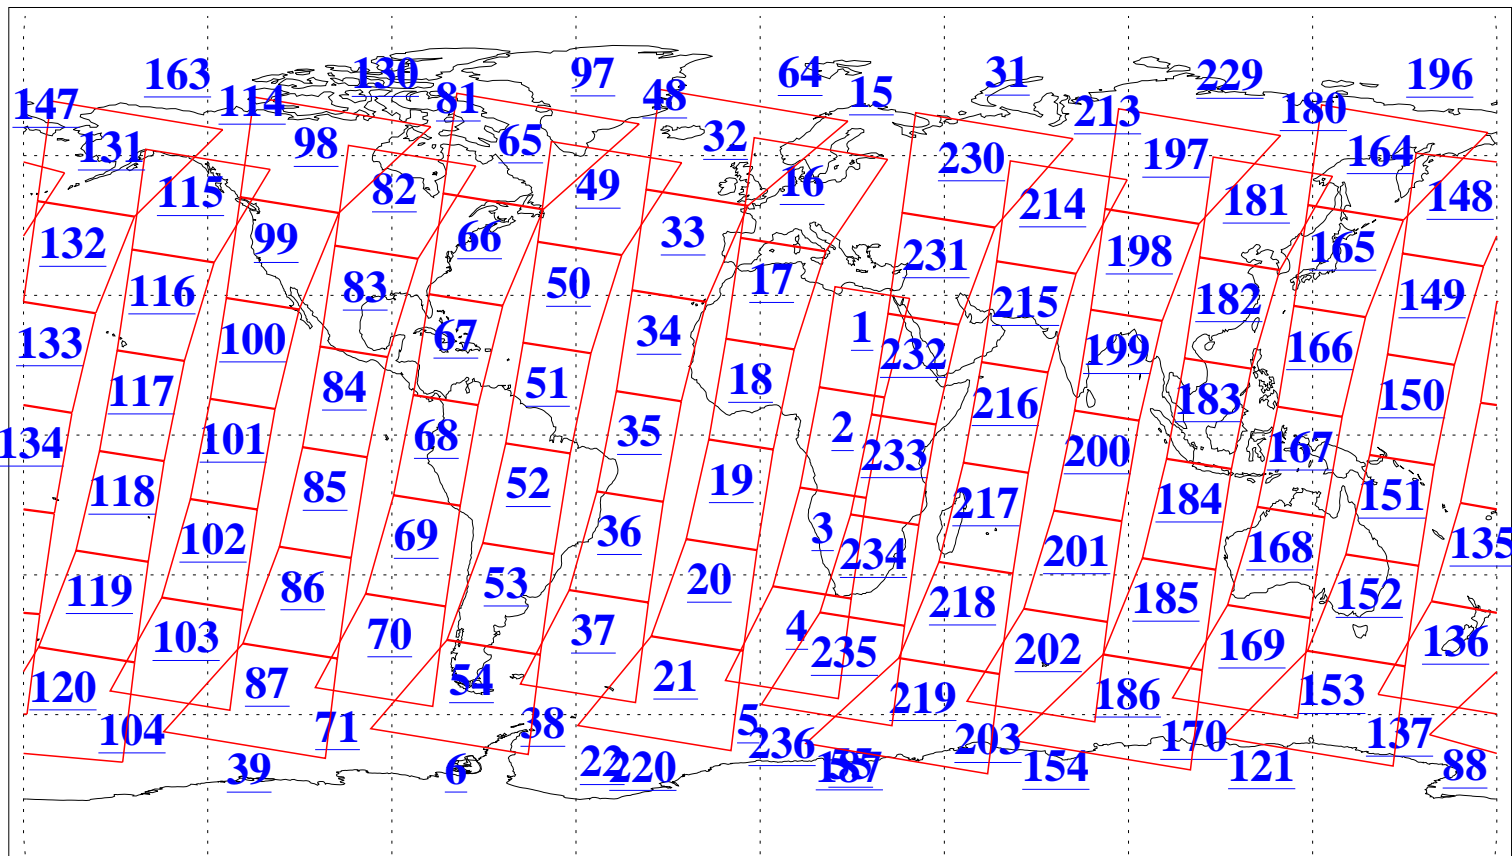

L1B Availability
AMSU Granules: 240
HSB Granules: 0
AIRS Granules: 240

21 Jul 2020
DoY 203
Aqua Day 6653
Granules: 1 to 120

Granules: 121 to 240

Legend: AMSU Available, *HSB Available*, *AIRS Available*

L1B Availability
AMSU Granules: 240
HSB Granules: 0
AIRS Granules: 240

21 Jul 2020
DoY 203
Aqua Day 6653

Ascending Granules

Descending Granules

Legend: AMSU Available, *HSB Available*, AIRS Available

L1B Availability
 AMSU Granules: 240
 HSB Granules: 0
 AIRS Granules: 240

21 Jul 2020
 DoY 203
 Aqua Day 6653

Northern Hemisphere Granules

Southern Hemisphere Granules

Legend: AMSU Available, HSB Available, **AIRS Available**