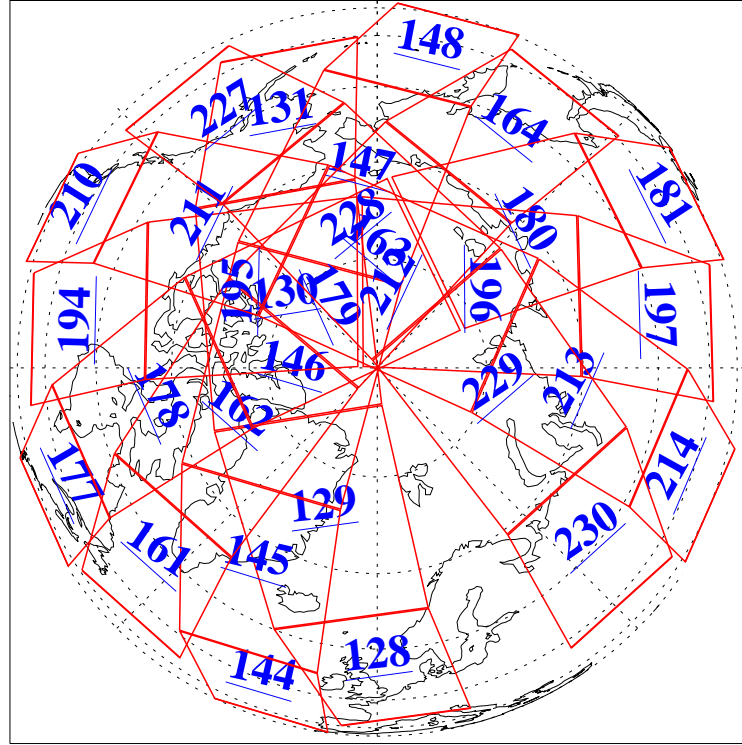

21 Jul 2020
DoY 203
Aqua Day 6653

Ascending Granules

Descending Granules

Legend: AMSU Available, *HSB Available*, AIRS Available

L1B Availability
 AMSU Granules: 240
 HSB Granules: 0
 AIRS Granules: 240

21 Jul 2020
 DoY 203
 Aqua Day 6653

Northern Hemisphere Granules

Southern Hemisphere Granules

Legend: AMSU Available, HSB Available, **AIRS Available**