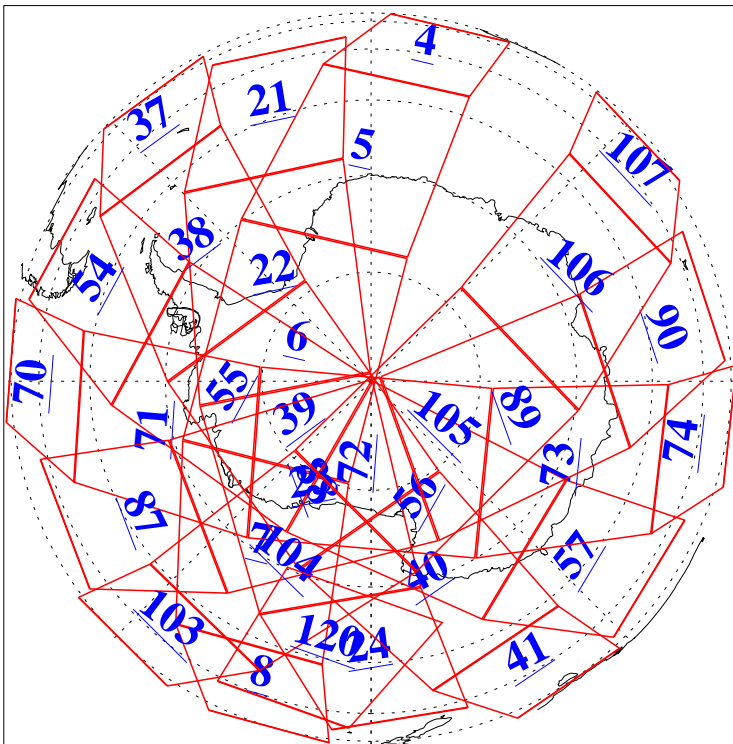

L1B Availability
AMSU Granules: 240
HSB Granules: 0
AIRS Granules: 240

21 Jul 2020
DoY 203
Aqua Day 6653
Granules: 1 to 120

Granules: 121 to 240

Legend: AMSU Available, *HSB Available*, *AIRS Available*

L1B Availability
AMSU Granules: 240
HSB Granules: 0
AIRS Granules: 240

21 Jul 2020
DoY 203
Aqua Day 6653

Ascending Granules

Descending Granules

Legend: AMSU Available, *HSB Available*, AIRS Available

L1B Availability
 AMSU Granules: 240
 HSB Granules: 0
 AIRS Granules: 240

21 Jul 2020
 DoY 203
 Aqua Day 6653

Northern Hemisphere Granules

Southern Hemisphere Granules

Legend: AMSU Available, HSB Available, **AIRS Available**