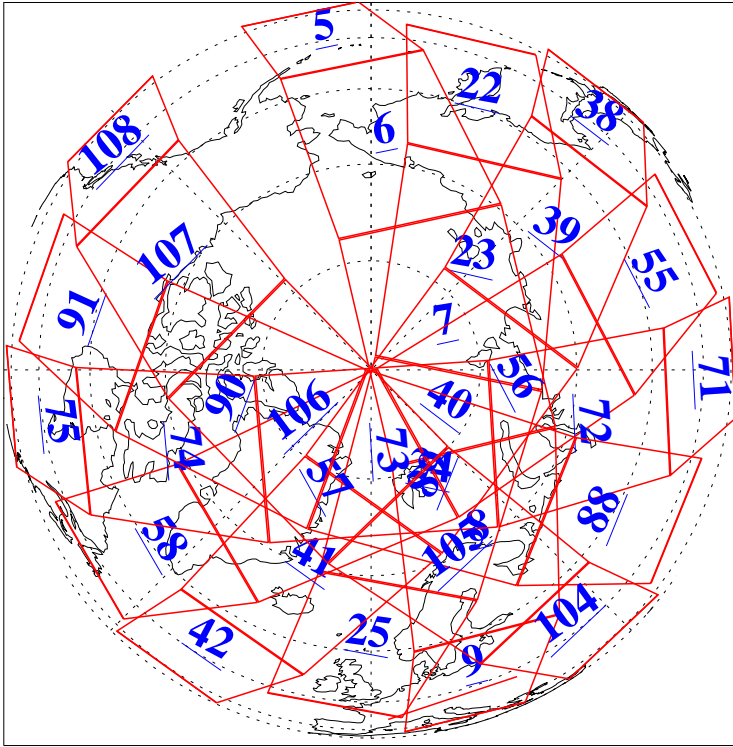

L1B Availability
AMSU Granules: 240
HSB Granules: 0
AIRS Granules: 240

20 Jul 2020
DoY 202
Aqua Day 6652
Granules: 1 to 120

Granules: 121 to 240

Legend: AMSU Available, HSB Available, AIRS Available

L1B Availability
AMSU Granules: 240
HSB Granules: 0
AIRS Granules: 240

20 Jul 2020
DoY 202
Aqua Day 6652

Ascending Granules

Descending Granules

Legend: AMSU Available, *HSB Available*, *AIRS Available*

L1B Availability
 AMSU Granules: 240
 HSB Granules: 0
 AIRS Granules: 240

20 Jul 2020
 DoY 202
 Aqua Day 6652

Northern Hemisphere Granules

Southern Hemisphere Granules

Legend: AMSU Available, HSB Available, **AIRS Available**