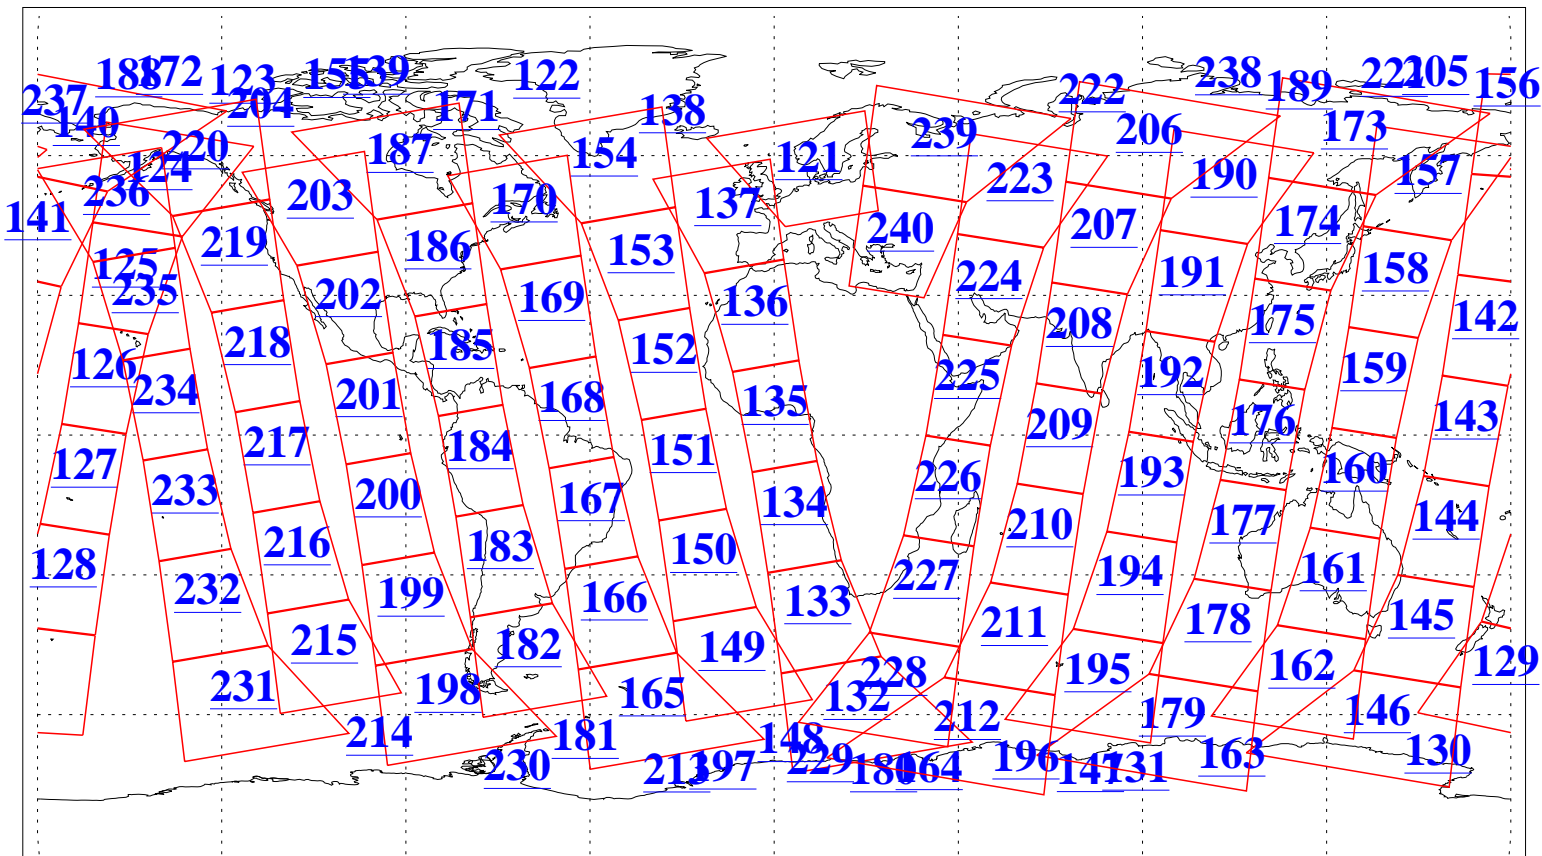

L1B Availability
AMSU Granules: 240
HSB Granules: 0
AIRS Granules: 240

20 Jul 2020
DoY 202
Aqua Day 6652
Granules: 1 to 120

Granules: 121 to 240

Legend: AMSU Available, HSB Available, AIRS Available

L1B Availability
AMSU Granules: 240
HSB Granules: 0
AIRS Granules: 240

20 Jul 2020
DoY 202
Aqua Day 6652

Ascending Granules

Descending Granules

Legend: AMSU Available, *HSB Available*, *AIRS Available*

L1B Availability
 AMSU Granules: 240
 HSB Granules: 0
 AIRS Granules: 240

20 Jul 2020
 DoY 202
 Aqua Day 6652

Northern Hemisphere Granules

Southern Hemisphere Granules

Legend: AMSU Available, HSB Available, **AIRS Available**