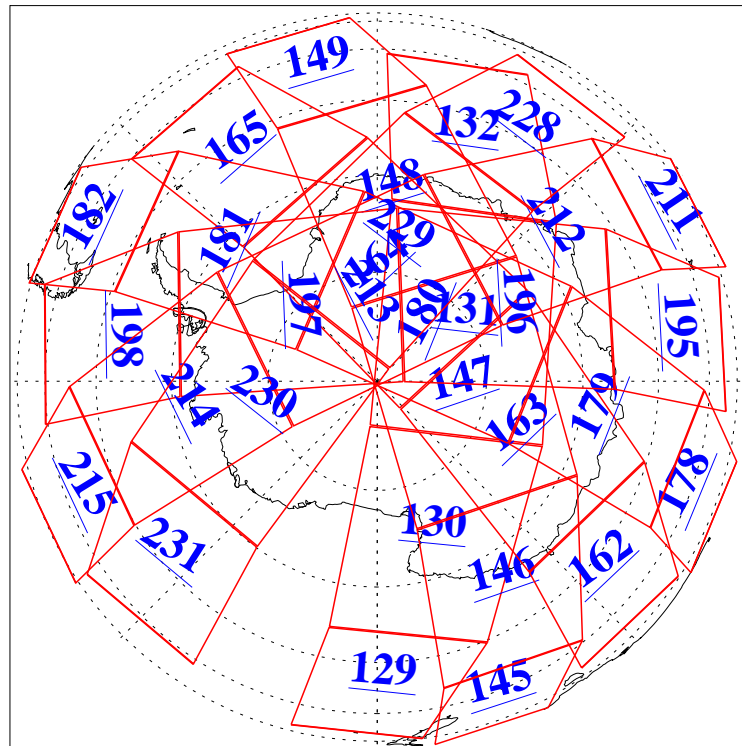

20 Jul 2020
DoY 202
Aqua Day 6652

Ascending Granules

Descending Granules

Legend: AMSU Available, *HSB Available*, *AIRS Available*

L1B Availability
 AMSU Granules: 240
 HSB Granules: 0
 AIRS Granules: 240

20 Jul 2020
 DoY 202
 Aqua Day 6652

Northern Hemisphere Granules

Southern Hemisphere Granules

Legend: AMSU Available, HSB Available, **AIRS Available**