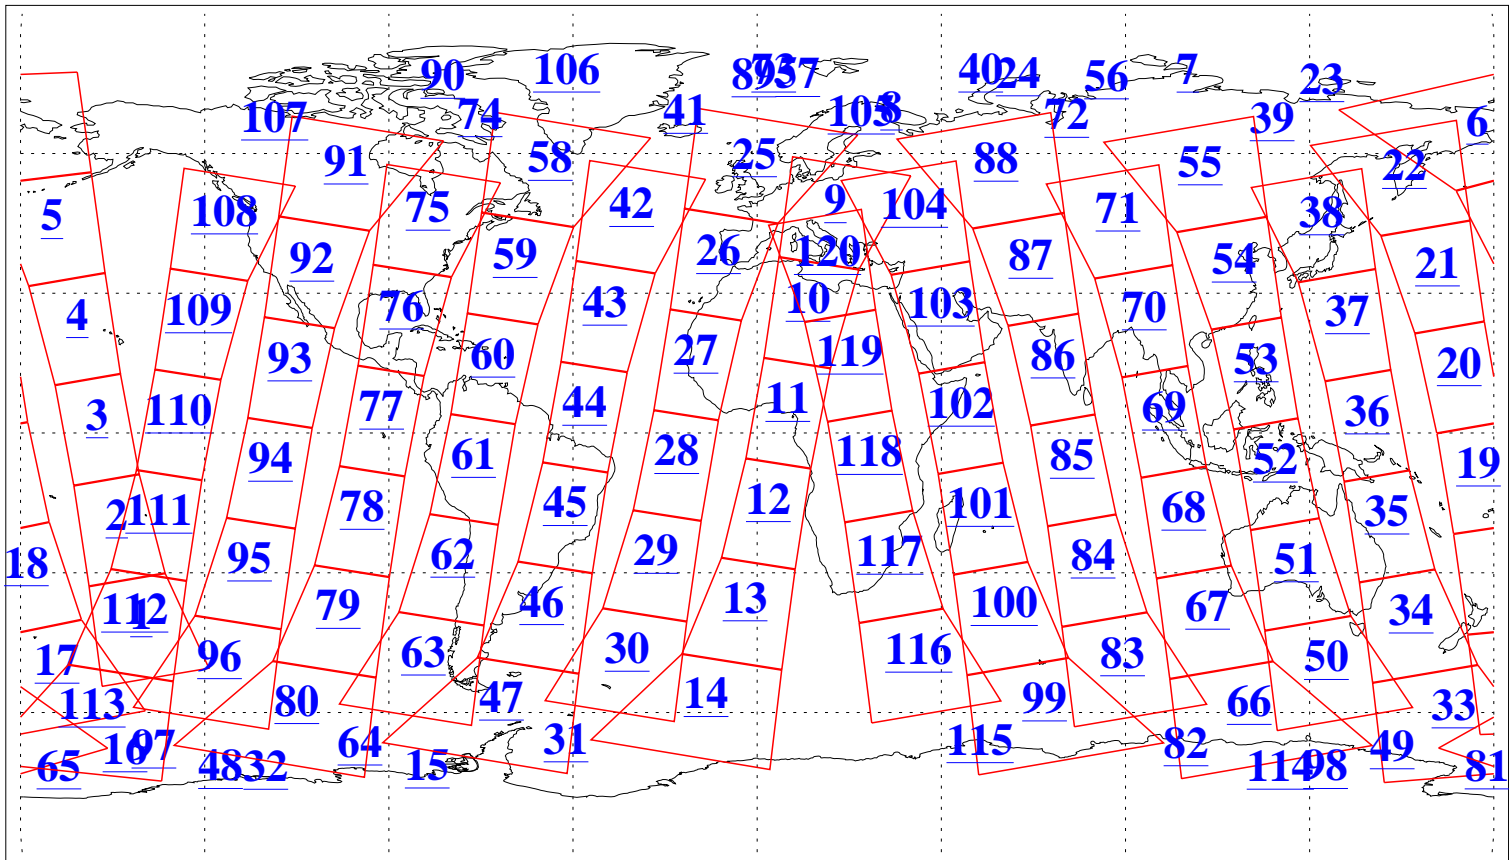

L1B Availability
AMSU Granules: 240
HSB Granules: 0
AIRS Granules: 240

20 Jul 2020
DoY 202
Aqua Day 6652
Granules: 1 to 120

Granules: 121 to 240

Legend: AMSU Available, HSB Available, AIRS Available

L1B Availability
AMSU Granules: 240
HSB Granules: 0
AIRS Granules: 240

20 Jul 2020
DoY 202
Aqua Day 6652

Ascending Granules

Descending Granules

Legend: AMSU Available, *HSB Available*, *AIRS Available*

L1B Availability
 AMSU Granules: 240
 HSB Granules: 0
 AIRS Granules: 240

20 Jul 2020
 DoY 202
 Aqua Day 6652

Northern Hemisphere Granules

Southern Hemisphere Granules

Legend: AMSU Available, HSB Available, **AIRS Available**