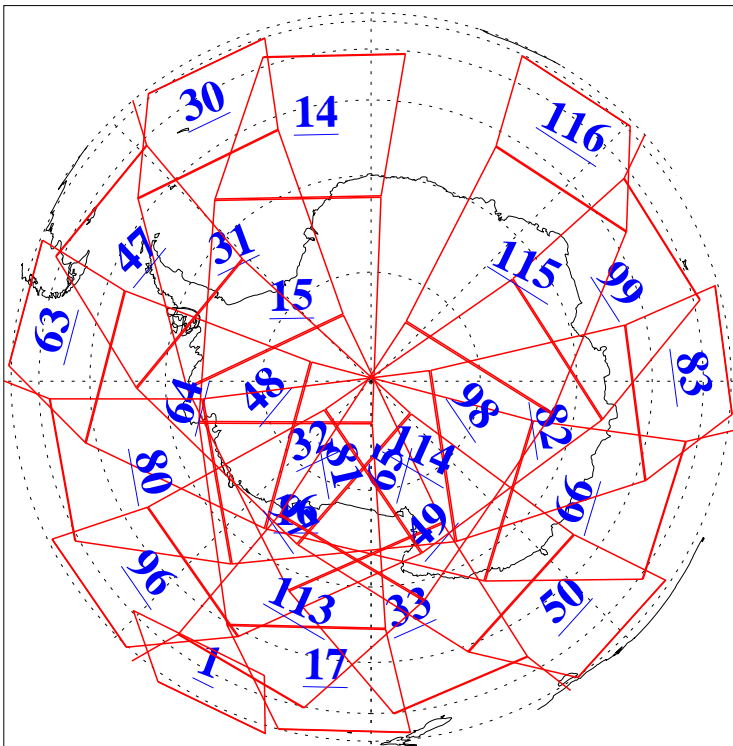

L1B Availability
AMSU Granules: 240
HSB Granules: 0
AIRS Granules: 240

20 Jul 2020
DoY 202
Aqua Day 6652
Granules: 1 to 120

Granules: 121 to 240

Legend: AMSU Available, HSB Available, AIRS Available

L1B Availability
AMSU Granules: 240
HSB Granules: 0
AIRS Granules: 240

20 Jul 2020
DoY 202
Aqua Day 6652

Ascending Granules

Descending Granules

Legend: AMSU Available, *HSB Available*, *AIRS Available*

L1B Availability
 AMSU Granules: 240
 HSB Granules: 0
 AIRS Granules: 240

20 Jul 2020
 DoY 202
 Aqua Day 6652

Northern Hemisphere Granules

Southern Hemisphere Granules

Legend: AMSU Available, HSB Available, **AIRS Available**