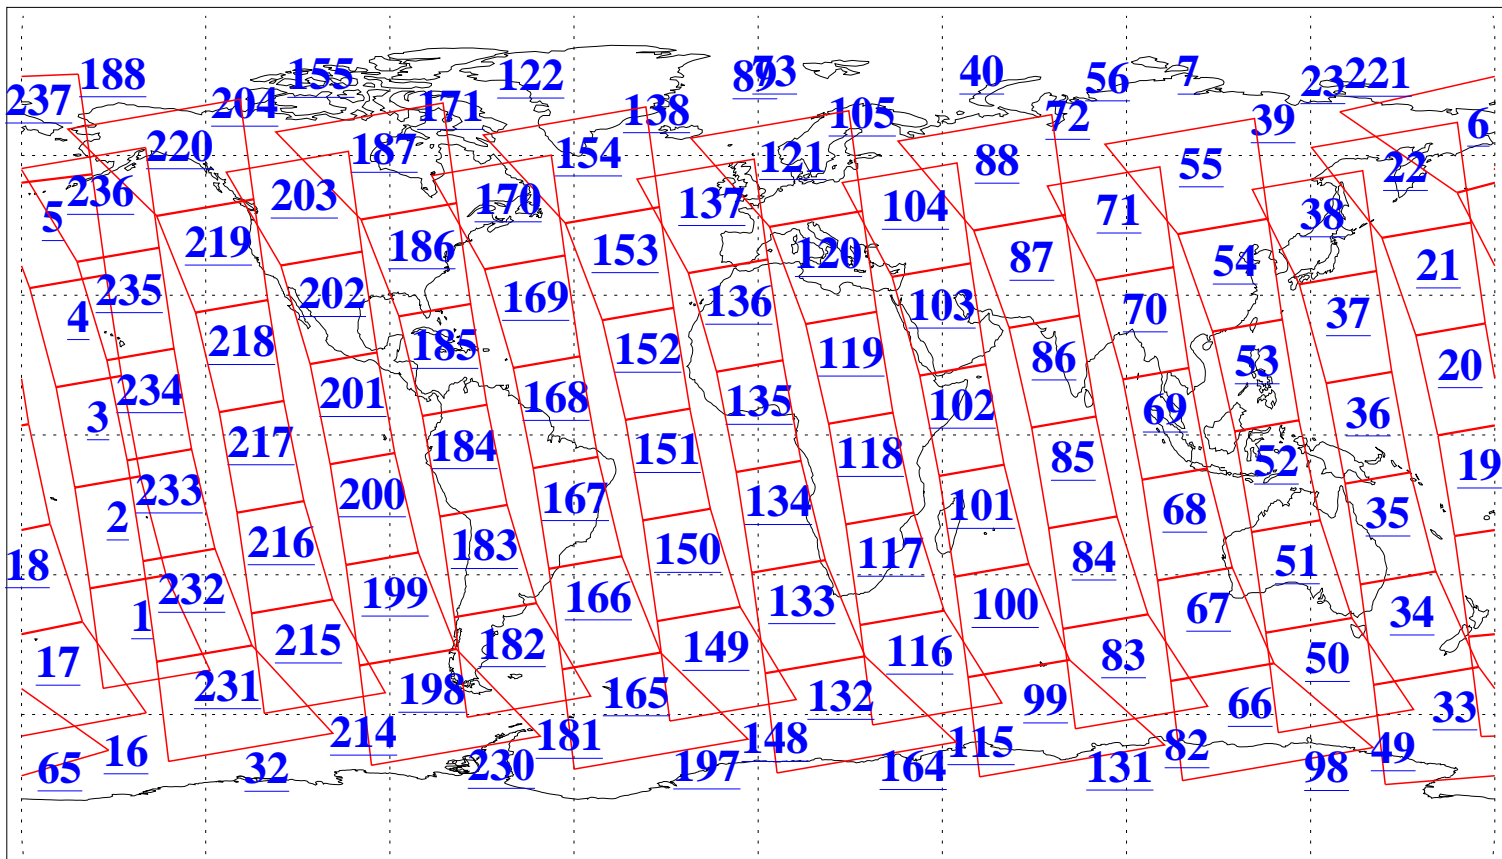

L1B Availability
AMSU Granules: 240
HSB Granules: 0
AIRS Granules: 240

20 Jul 2020
DoY 202
Aqua Day 6652
Granules: 1 to 120

Granules: 121 to 240

Legend: AMSU Available, HSB Available, AIRS Available

L1B Availability
AMSU Granules: 240
HSB Granules: 0
AIRS Granules: 240

20 Jul 2020
DoY 202
Aqua Day 6652

Ascending Granules

Descending Granules

Legend: AMSU Available, *HSB Available*, *AIRS Available*

L1B Availability
 AMSU Granules: 240
 HSB Granules: 0
 AIRS Granules: 240

20 Jul 2020
 DoY 202
 Aqua Day 6652

Northern Hemisphere Granules

Southern Hemisphere Granules

Legend: AMSU Available, HSB Available, **AIRS Available**