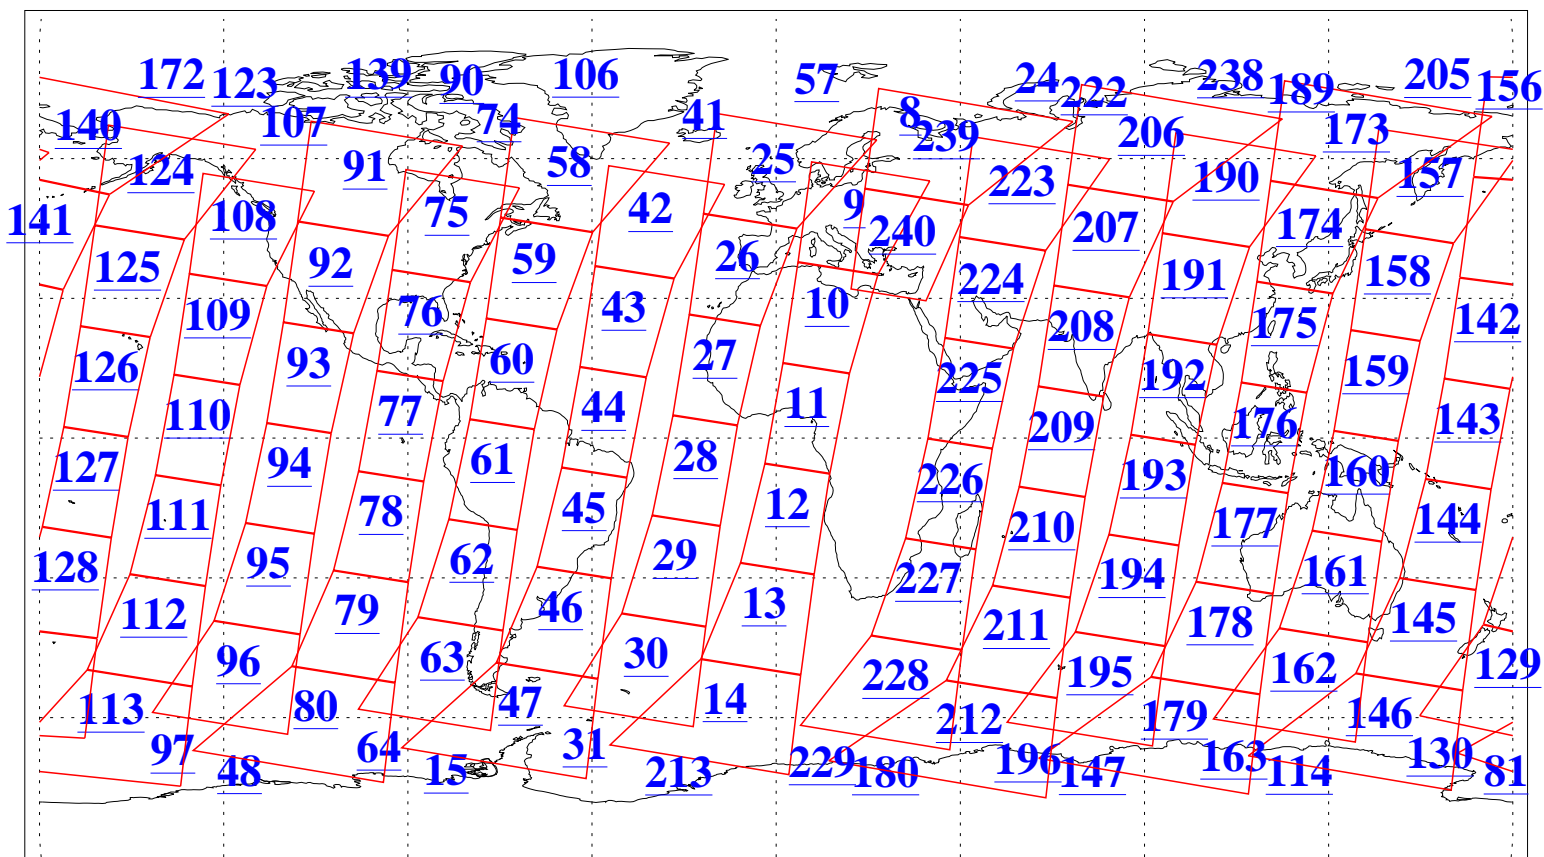

L1B Availability
AMSU Granules: 240
HSB Granules: 0
AIRS Granules: 240

20 Jul 2020
DoY 202
Aqua Day 6652
Granules: 1 to 120

Granules: 121 to 240

Legend: AMSU Available, HSB Available, AIRS Available

L1B Availability
AMSU Granules: 240
HSB Granules: 0
AIRS Granules: 240

20 Jul 2020
DoY 202
Aqua Day 6652

Ascending Granules

Descending Granules

Legend: AMSU Available, *HSB Available*, *AIRS Available*

L1B Availability
 AMSU Granules: 240
 HSB Granules: 0
 AIRS Granules: 240

20 Jul 2020
 DoY 202
 Aqua Day 6652

Northern Hemisphere Granules

Southern Hemisphere Granules

Legend: AMSU Available, HSB Available, **AIRS Available**