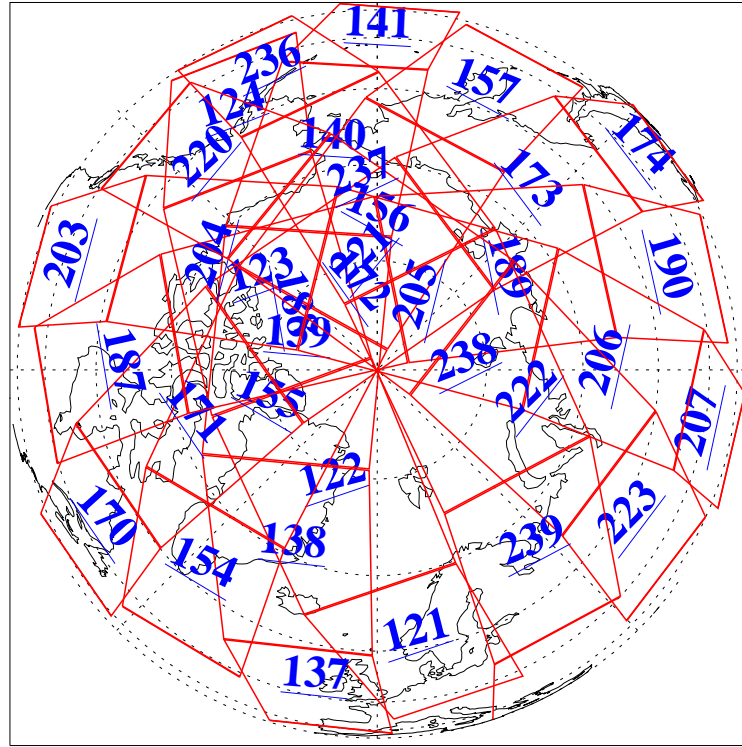

20 Jul 2020
DoY 202
Aqua Day 6652

Ascending Granules

Descending Granules

Legend: AMSU Available, *HSB Available*, *AIRS Available*

L1B Availability
 AMSU Granules: 240
 HSB Granules: 0
 AIRS Granules: 240

20 Jul 2020
 DoY 202
 Aqua Day 6652

Northern Hemisphere Granules

Southern Hemisphere Granules

Legend: AMSU Available, HSB Available, **AIRS Available**