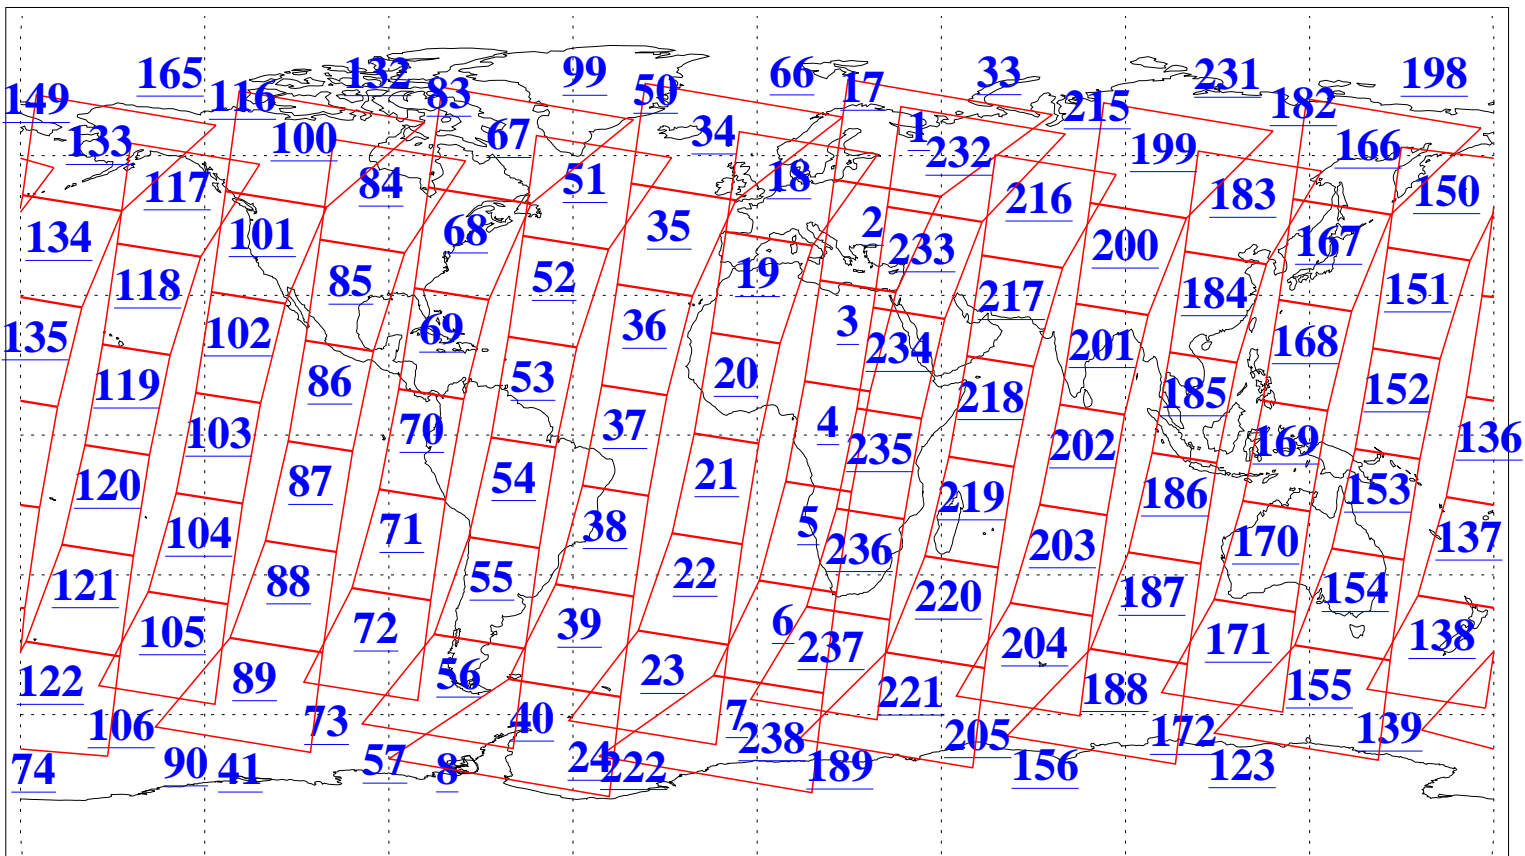

L1B Availability  
AMSU Granules: 240  
HSB Granules: 0  
AIRS Granules: 240

19 Jul 2020  
DoY 201  
Aqua Day 6651  
Granules: 1 to 120

Granules: 121 to 240

Legend: AMSU Available, *HSB Available*, *AIRS Available*

L1B Availability  
AMSU Granules: 240  
HSB Granules: 0  
AIRS Granules: 240

19 Jul 2020  
DoY 201  
Aqua Day 6651

Ascending Granules

Descending Granules

Legend: AMSU Available, *HSB Available*, *AIRS Available*

L1B Availability  
 AMSU Granules: 240  
 HSB Granules: 0  
 AIRS Granules: 240

19 Jul 2020  
 DoY 201  
 Aqua Day 6651

Northern Hemisphere Granules

Southern Hemisphere Granules

Legend: AMSU Available, HSB Available, **AIRS Available**