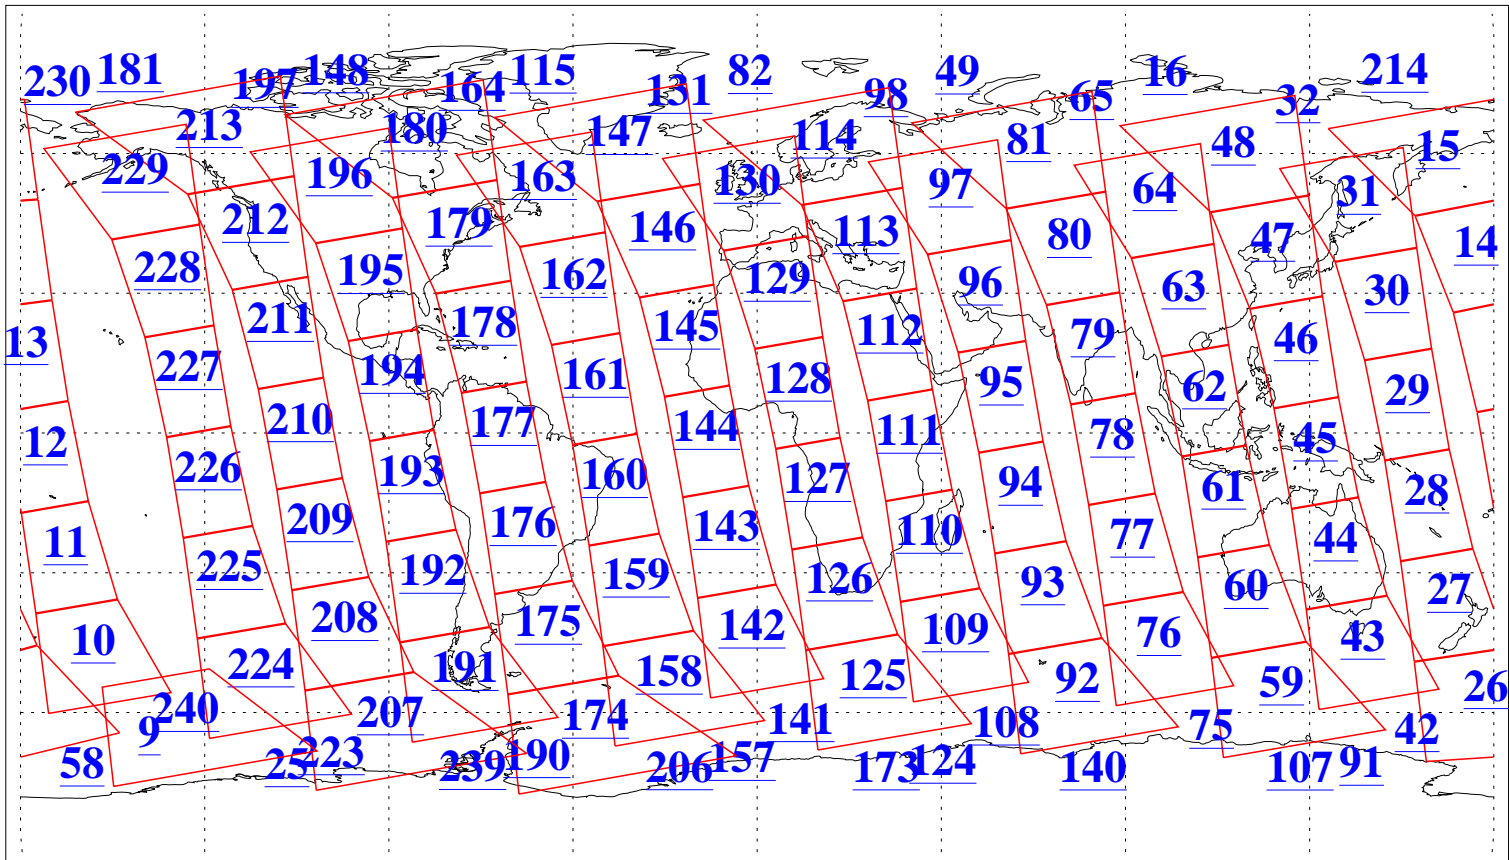

L1B Availability  
AMSU Granules: 240  
HSB Granules: 0  
AIRS Granules: 240

19 Jul 2020  
DoY 201  
Aqua Day 6651  
Granules: 1 to 120

Granules: 121 to 240

Legend: AMSU Available, *HSB Available*, *AIRS Available*

L1B Availability  
AMSU Granules: 240  
HSB Granules: 0  
AIRS Granules: 240

19 Jul 2020  
DoY 201  
Aqua Day 6651

Ascending Granules

Descending Granules

Legend: AMSU Available, *HSB Available*, *AIRS Available*

L1B Availability  
 AMSU Granules: 240  
 HSB Granules: 0  
 AIRS Granules: 240

19 Jul 2020  
 DoY 201  
 Aqua Day 6651

Northern Hemisphere Granules

Southern Hemisphere Granules

Legend: AMSU Available, HSB Available, **AIRS Available**