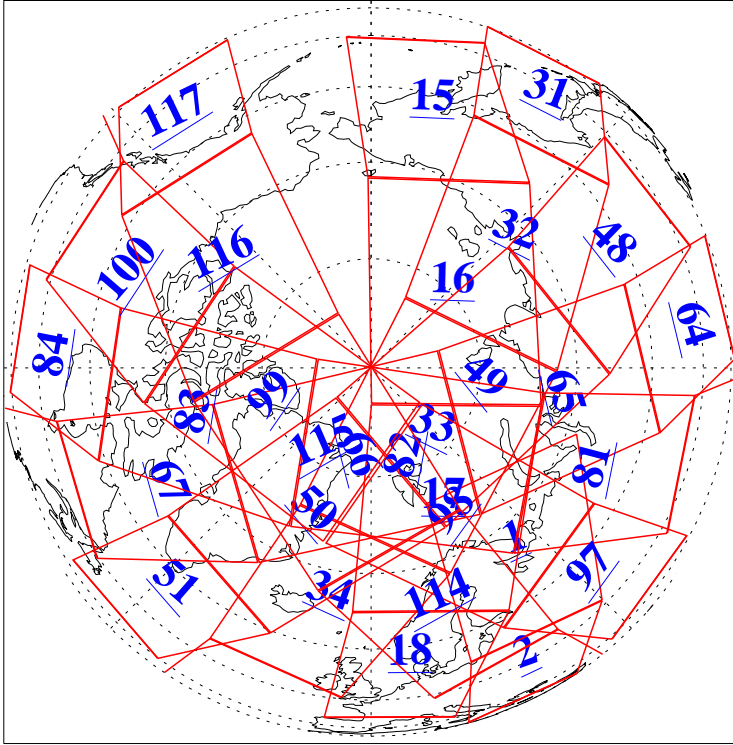

L1B Availability  
AMSU Granules: 240  
HSB Granules: 0  
AIRS Granules: 240

19 Jul 2020  
DoY 201  
Aqua Day 6651  
Granules: 1 to 120

Granules: 121 to 240

Legend: AMSU Available, *HSB Available*, *AIRS Available*

L1B Availability  
AMSU Granules: 240  
HSB Granules: 0  
AIRS Granules: 240

19 Jul 2020  
DoY 201  
Aqua Day 6651

Ascending Granules

Descending Granules

Legend: AMSU Available, *HSB Available*, *AIRS Available*

L1B Availability  
 AMSU Granules: 240  
 HSB Granules: 0  
 AIRS Granules: 240

19 Jul 2020  
 DoY 201  
 Aqua Day 6651

Northern Hemisphere Granules

Southern Hemisphere Granules

Legend: AMSU Available, HSB Available, **AIRS Available**