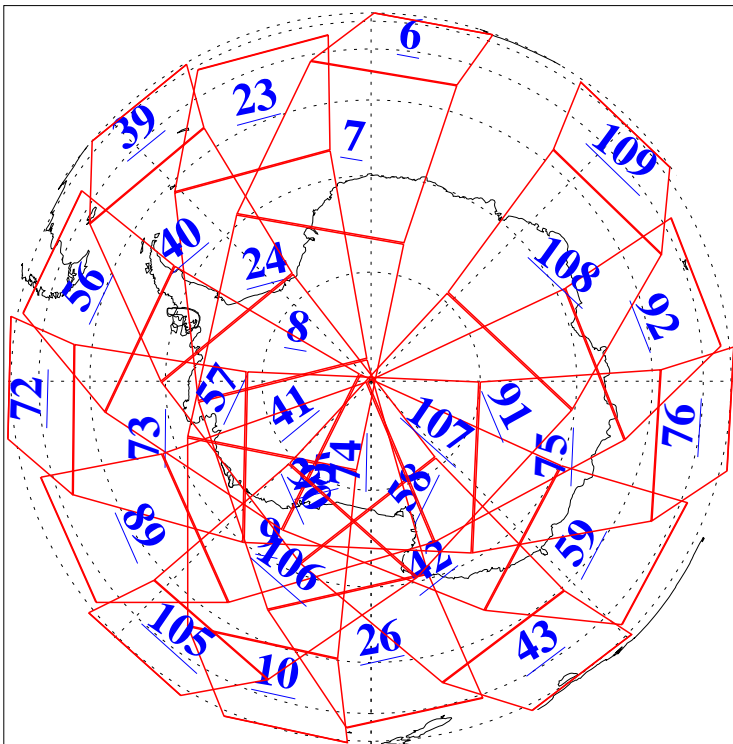

L1B Availability  
AMSU Granules: 240  
HSB Granules: 0  
AIRS Granules: 240

19 Jul 2020  
DoY 201  
Aqua Day 6651  
Granules: 1 to 120

Granules: 121 to 240

Legend: AMSU Available, *HSB Available*, *AIRS Available*

L1B Availability  
AMSU Granules: 240  
HSB Granules: 0  
AIRS Granules: 240

19 Jul 2020  
DoY 201  
Aqua Day 6651

Ascending Granules

Descending Granules

Legend: AMSU Available, *HSB Available*, *AIRS Available*

L1B Availability  
 AMSU Granules: 240  
 HSB Granules: 0  
 AIRS Granules: 240

19 Jul 2020  
 DoY 201  
 Aqua Day 6651

Northern Hemisphere Granules

Southern Hemisphere Granules

Legend: AMSU Available, HSB Available, **AIRS Available**