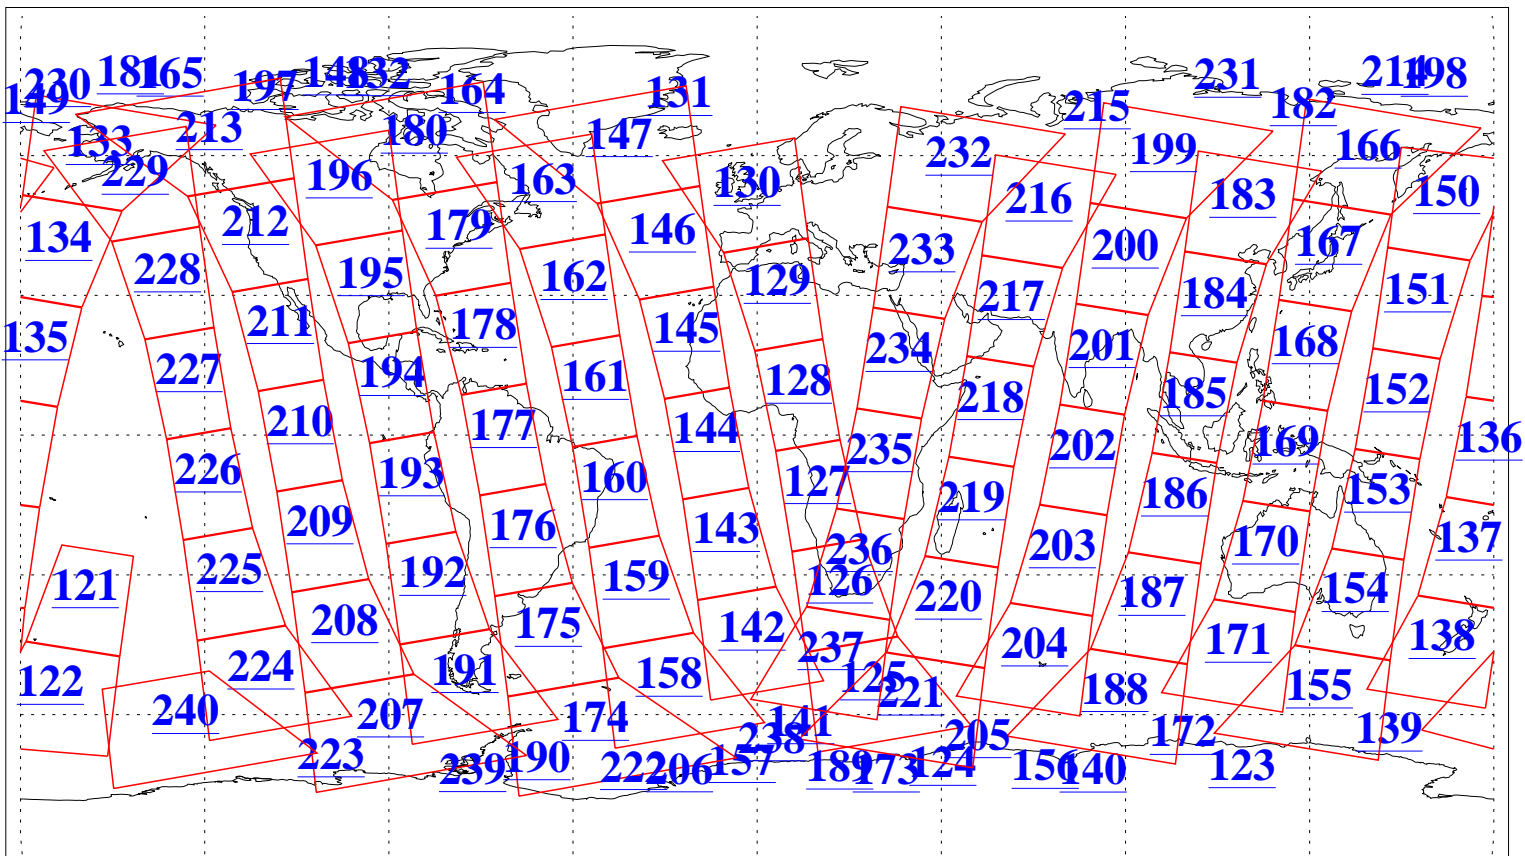

L1B Availability  
AMSU Granules: 240  
HSB Granules: 0  
AIRS Granules: 240

19 Jul 2020  
DoY 201  
Aqua Day 6651  
Granules: 1 to 120

Granules: 121 to 240

Legend: AMSU Available, *HSB Available*, *AIRS Available*

L1B Availability  
AMSU Granules: 240  
HSB Granules: 0  
AIRS Granules: 240

19 Jul 2020  
DoY 201  
Aqua Day 6651

Ascending Granules

Descending Granules

Legend: AMSU Available, *HSB Available*, *AIRS Available*

L1B Availability  
 AMSU Granules: 240  
 HSB Granules: 0  
 AIRS Granules: 240

19 Jul 2020  
 DoY 201  
 Aqua Day 6651

Northern Hemisphere Granules

Southern Hemisphere Granules

Legend: AMSU Available, HSB Available, **AIRS Available**