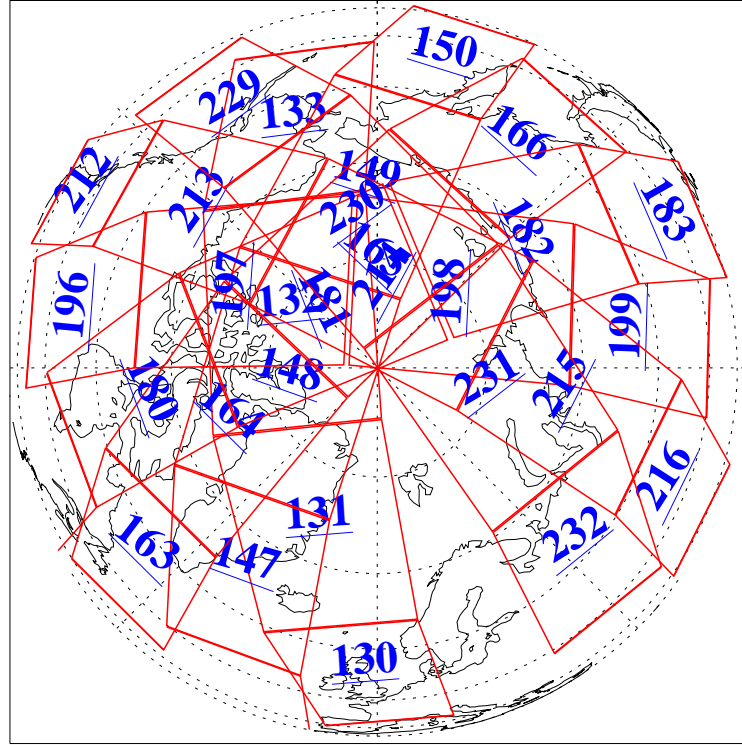

L1B Availability  
AMSU Granules: 240  
HSB Granules: 0  
AIRS Granules: 240

19 Jul 2020  
DoY 201  
Aqua Day 6651

Ascending Granules

Descending Granules

Legend: AMSU Available, *HSB Available*, *AIRS Available*

L1B Availability  
 AMSU Granules: 240  
 HSB Granules: 0  
 AIRS Granules: 240

19 Jul 2020  
 DoY 201  
 Aqua Day 6651

Northern Hemisphere Granules

Southern Hemisphere Granules

Legend: AMSU Available, HSB Available, **AIRS Available**