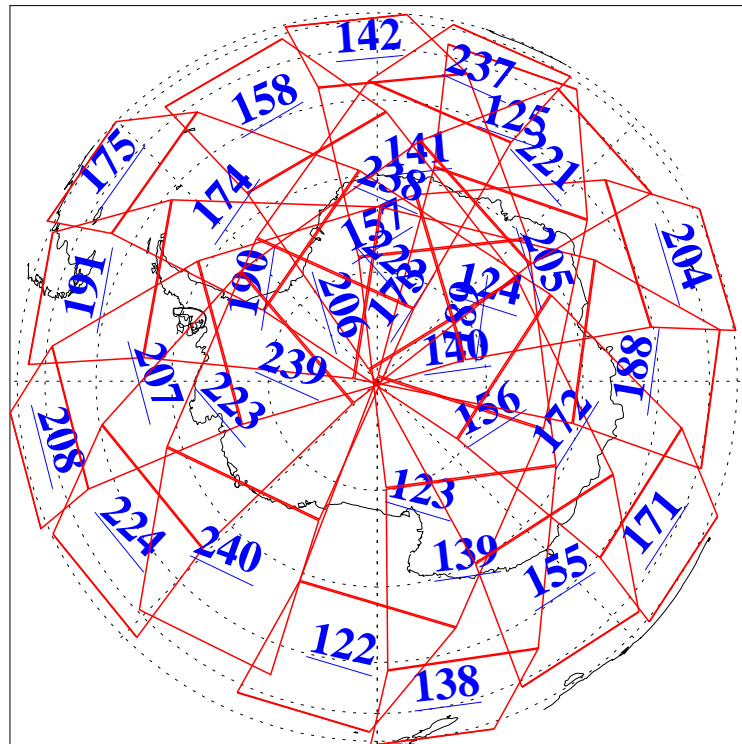

L1B Availability  
AMSU Granules: 240  
HSB Granules: 0  
AIRS Granules: 240

19 Jul 2020  
DoY 201  
Aqua Day 6651  
Granules: 1 to 120

Granules: 121 to 240

Legend: AMSU Available, *HSB Available*, *AIRS Available*

L1B Availability  
AMSU Granules: 240  
HSB Granules: 0  
AIRS Granules: 240

19 Jul 2020  
DoY 201  
Aqua Day 6651

Ascending Granules

Descending Granules

Legend: AMSU Available, *HSB Available*, *AIRS Available*

L1B Availability  
 AMSU Granules: 240  
 HSB Granules: 0  
 AIRS Granules: 240

19 Jul 2020  
 DoY 201  
 Aqua Day 6651

Northern Hemisphere Granules

Southern Hemisphere Granules

Legend: AMSU Available, HSB Available, **AIRS Available**