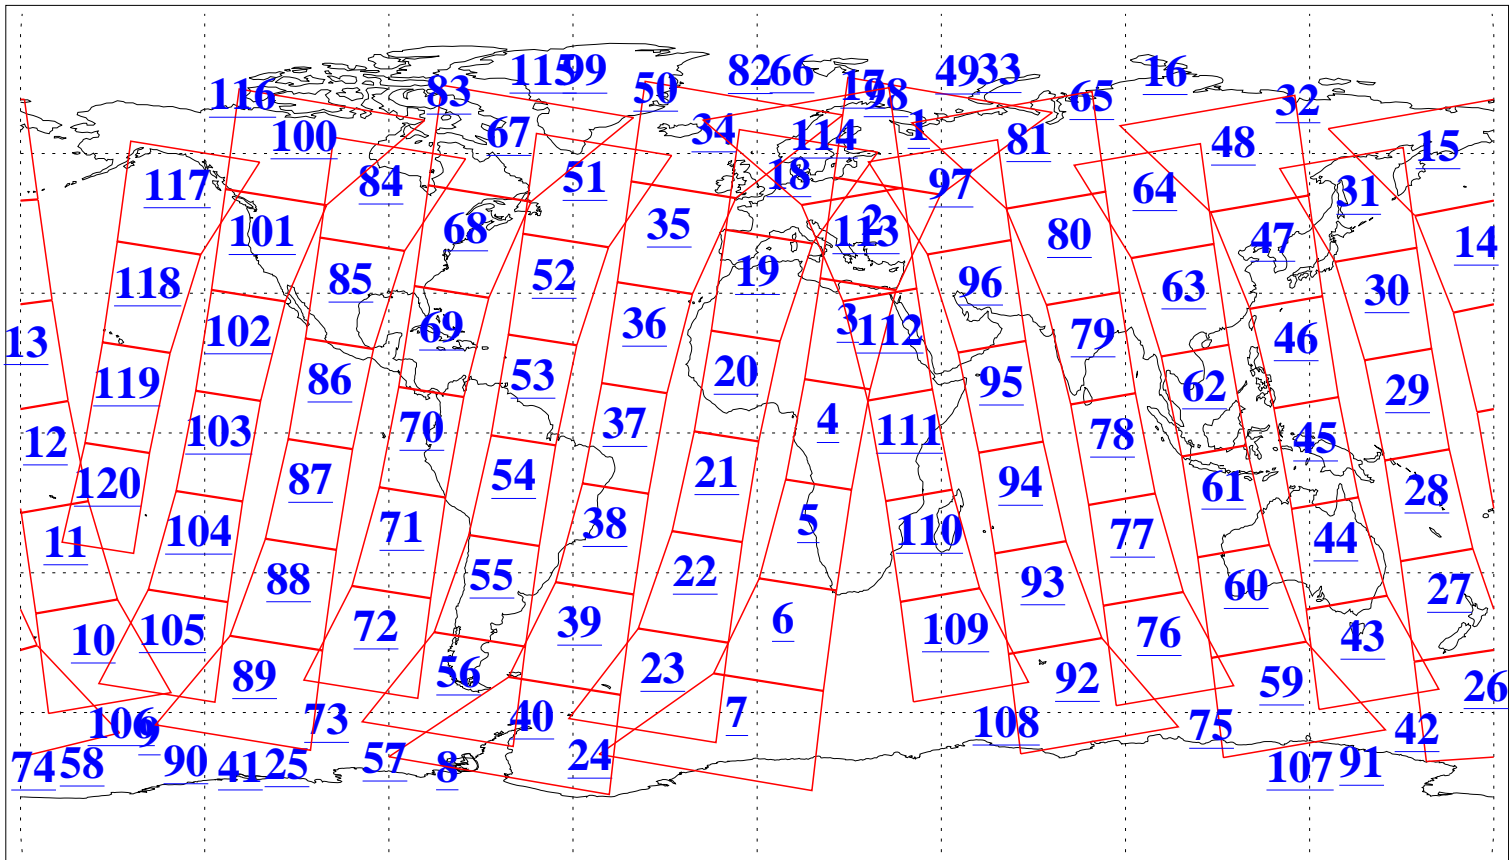

L1B Availability  
AMSU Granules: 240  
HSB Granules: 0  
AIRS Granules: 240

19 Jul 2020  
DoY 201  
Aqua Day 6651  
Granules: 1 to 120

Granules: 121 to 240

Legend: AMSU Available, *HSB Available*, *AIRS Available*

L1B Availability  
AMSU Granules: 240  
HSB Granules: 0  
AIRS Granules: 240

19 Jul 2020  
DoY 201  
Aqua Day 6651

Ascending Granules

Descending Granules

Legend: AMSU Available, *HSB Available*, *AIRS Available*

L1B Availability  
 AMSU Granules: 240  
 HSB Granules: 0  
 AIRS Granules: 240

19 Jul 2020  
 DoY 201  
 Aqua Day 6651

Northern Hemisphere Granules

Southern Hemisphere Granules

Legend: AMSU Available, HSB Available, **AIRS Available**