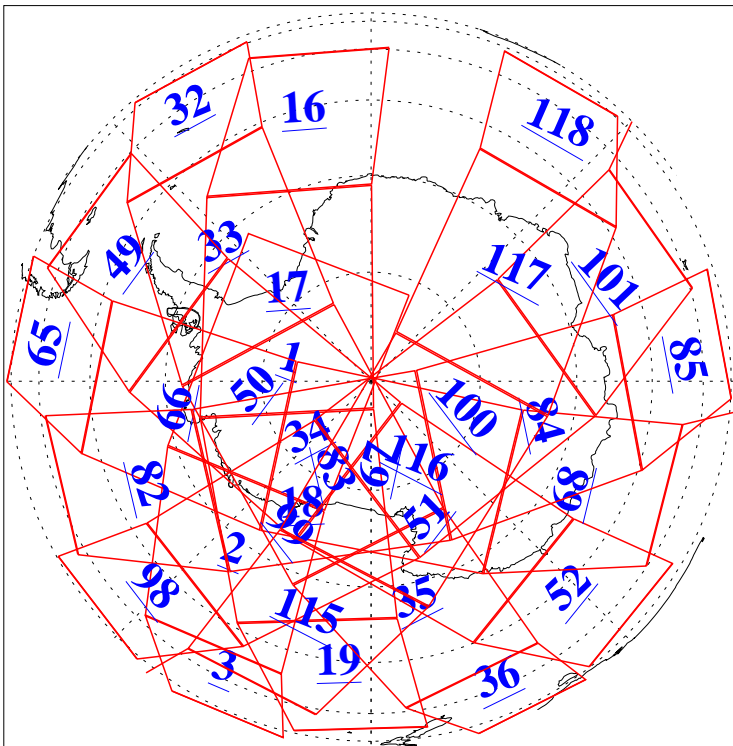

L1B Availability
AMSU Granules: 239
HSB Granules: 0
AIRS Granules: 240

18 Jul 2020
DoY 200
Aqua Day 6650
Granules: 1 to 120

Granules: 121 to 240

Legend: AMSU Available, HSB Available, AIRS Available

L1B Availability
 AMSU Granules: 239
 HSB Granules: 0
 AIRS Granules: 240

18 Jul 2020
 DoY 200
 Aqua Day 6650

Ascending Granules

Descending Granules

Legend: AMSU Available, *HSB Available*, AIRS Available

L1B Availability
 AMSU Granules: 239
 HSB Granules: 0
 AIRS Granules: 240

18 Jul 2020
 DoY 200
 Aqua Day 6650

Northern Hemisphere Granules

Southern Hemisphere Granules

Legend: AMSU Available, *HSB Available*, **AIRS Available**