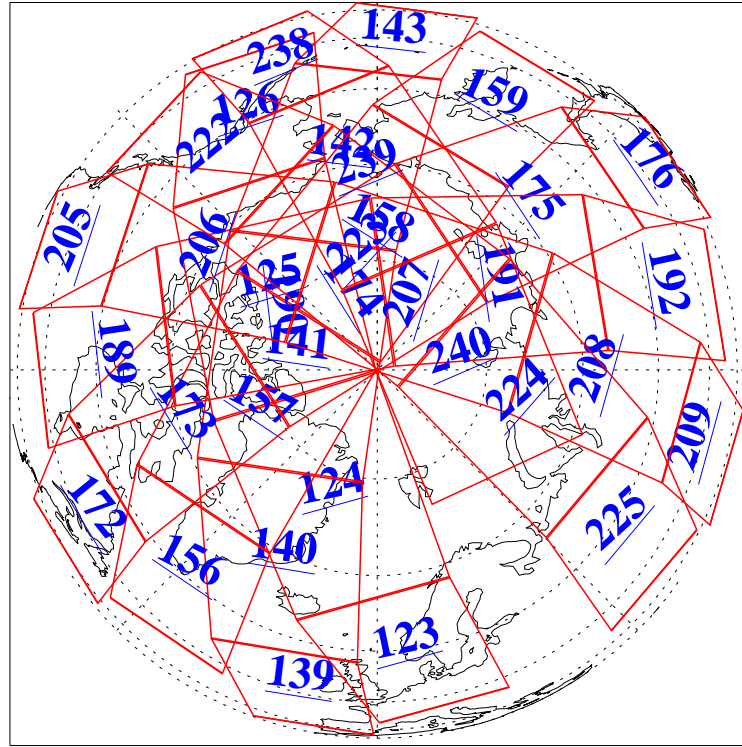

18 Jul 2020
 DoY 200
 Aqua Day 6650

Ascending Granules

Descending Granules

Legend: AMSU Available, *HSB Available*, AIRS Available

L1B Availability
 AMSU Granules: 239
 HSB Granules: 0
 AIRS Granules: 240

18 Jul 2020
 DoY 200
 Aqua Day 6650

Northern Hemisphere Granules

Southern Hemisphere Granules

Legend: AMSU Available, *HSB Available*, **AIRS Available**