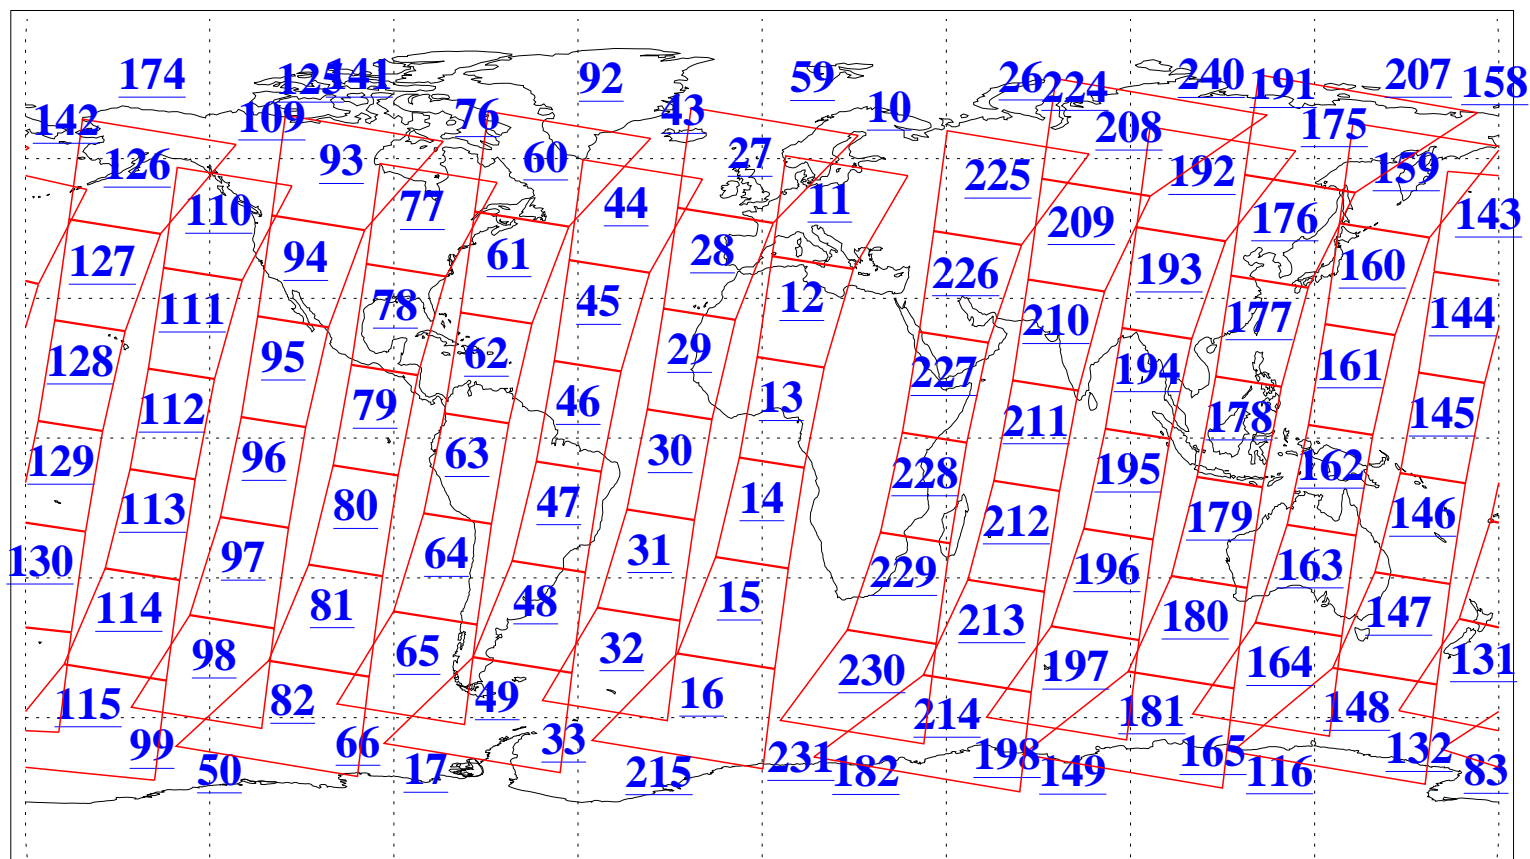

L1B Availability
AMSU Granules: 239
HSB Granules: 0
AIRS Granules: 240

18 Jul 2020
DoY 200
Aqua Day 6650
Granules: 1 to 120

Granules: 121 to 240

Legend: AMSU Available, HSB Available, AIRS Available

L1B Availability
 AMSU Granules: 239
 HSB Granules: 0
 AIRS Granules: 240

18 Jul 2020
 DoY 200
 Aqua Day 6650

Ascending Granules

Descending Granules

Legend: AMSU Available, *HSB Available*, AIRS Available

L1B Availability
 AMSU Granules: 239
 HSB Granules: 0
 AIRS Granules: 240

18 Jul 2020
 DoY 200
 Aqua Day 6650

Northern Hemisphere Granules

Southern Hemisphere Granules

Legend: AMSU Available, *HSB Available*, **AIRS Available**