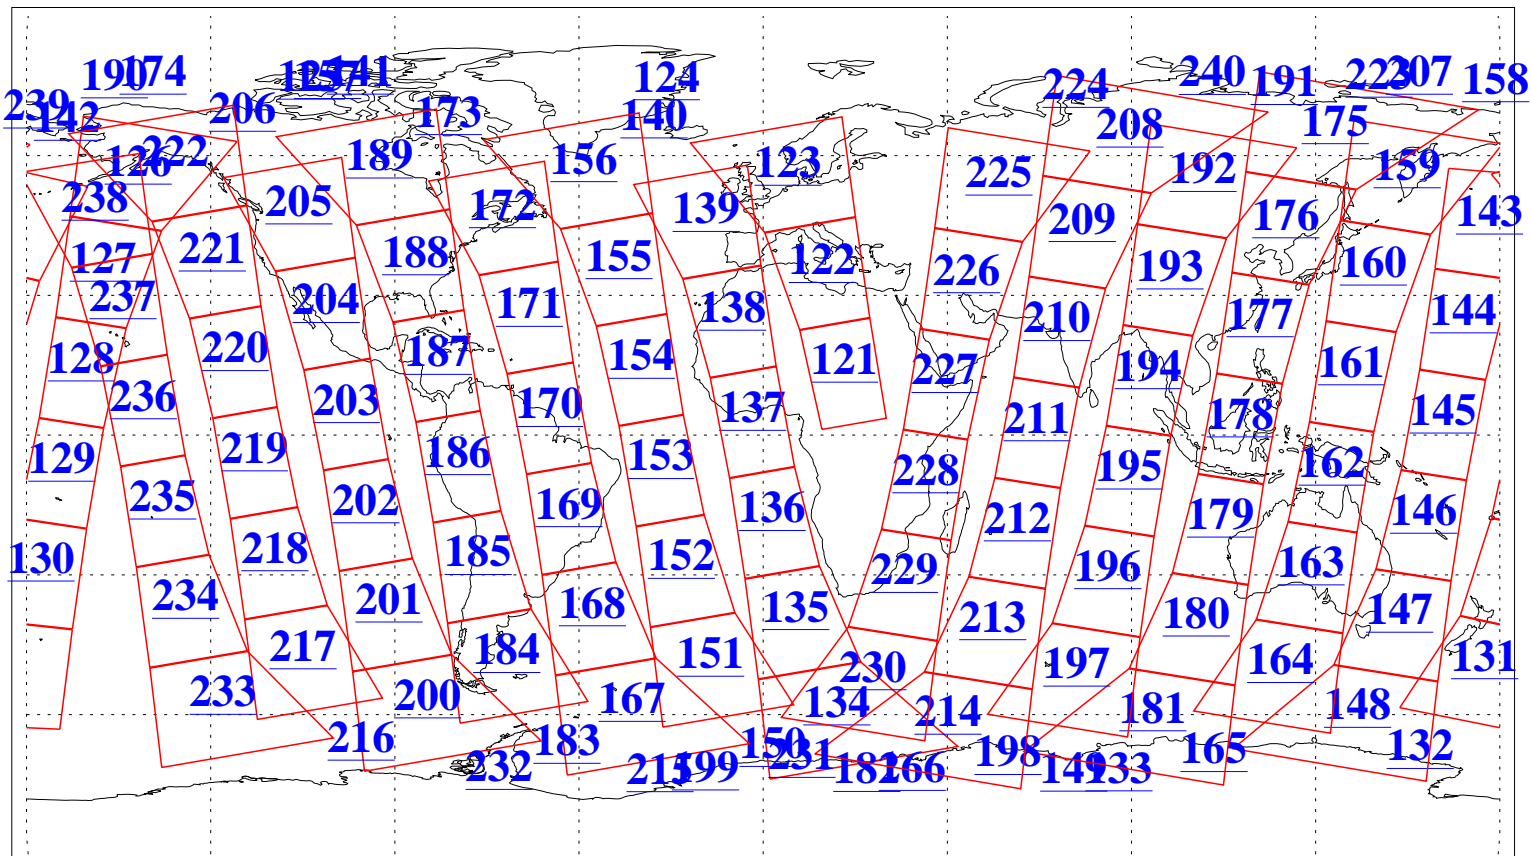

L1B Availability
AMSU Granules: 239
HSB Granules: 0
AIRS Granules: 240

18 Jul 2020
DoY 200
Aqua Day 6650
Granules: 1 to 120

Granules: 121 to 240

Legend: AMSU Available, HSB Available, AIRS Available

L1B Availability
 AMSU Granules: 239
 HSB Granules: 0
 AIRS Granules: 240

18 Jul 2020
 DoY 200
 Aqua Day 6650

Ascending Granules

Descending Granules

Legend: AMSU Available, *HSB Available*, AIRS Available

L1B Availability
 AMSU Granules: 239
 HSB Granules: 0
 AIRS Granules: 240

18 Jul 2020
 DoY 200
 Aqua Day 6650

Northern Hemisphere Granules

Southern Hemisphere Granules

Legend: AMSU Available, *HSB Available*, **AIRS Available**