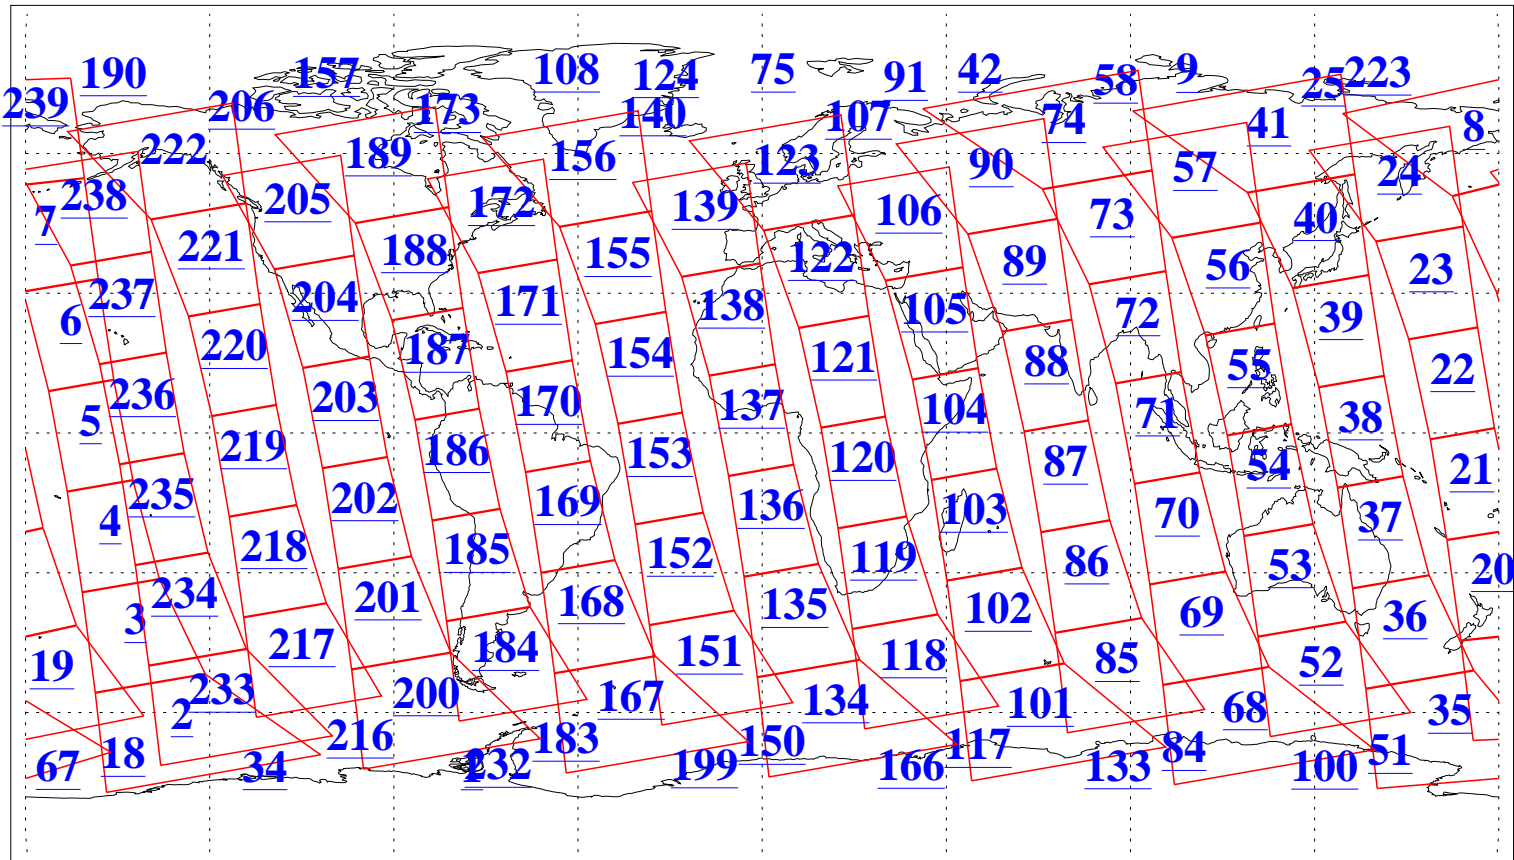

L1B Availability
AMSU Granules: 239
HSB Granules: 0
AIRS Granules: 240

18 Jul 2020
DoY 200
Aqua Day 6650
Granules: 1 to 120

Granules: 121 to 240

Legend: AMSU Available, HSB Available, AIRS Available

L1B Availability
 AMSU Granules: 239
 HSB Granules: 0
 AIRS Granules: 240

18 Jul 2020
 DoY 200
 Aqua Day 6650

Ascending Granules

Descending Granules

Legend: AMSU Available, *HSB Available*, AIRS Available

L1B Availability
 AMSU Granules: 239
 HSB Granules: 0
 AIRS Granules: 240

18 Jul 2020
 DoY 200
 Aqua Day 6650

Northern Hemisphere Granules

Southern Hemisphere Granules

Legend: AMSU Available, *HSB Available*, **AIRS Available**