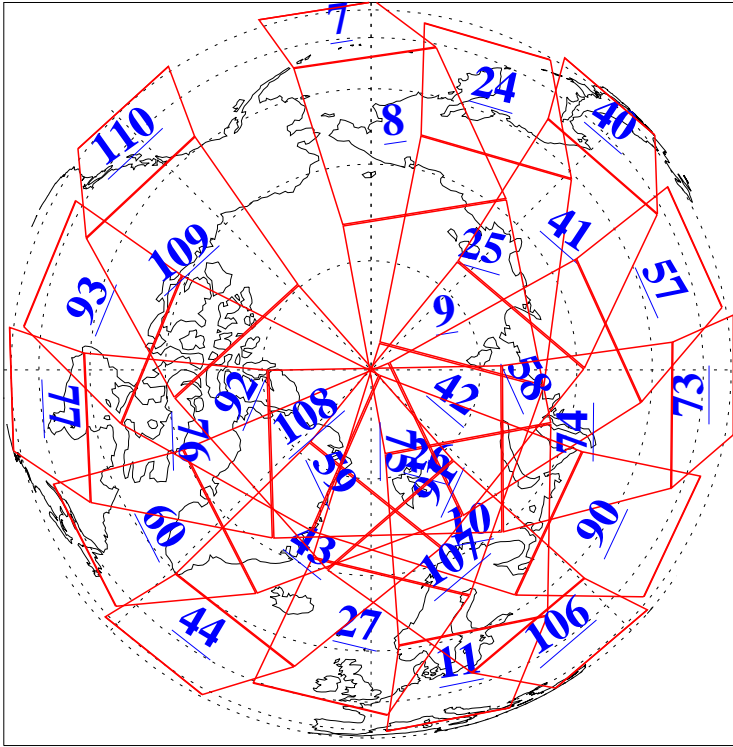

L1B Availability
AMSU Granules: 239
HSB Granules: 0
AIRS Granules: 240

18 Jul 2020
DoY 200
Aqua Day 6650
Granules: 1 to 120

Granules: 121 to 240

Legend: AMSU Available, HSB Available, AIRS Available

L1B Availability
 AMSU Granules: 239
 HSB Granules: 0
 AIRS Granules: 240

18 Jul 2020
 DoY 200
 Aqua Day 6650

Ascending Granules

Descending Granules

Legend: AMSU Available, *HSB Available*, AIRS Available

L1B Availability
 AMSU Granules: 239
 HSB Granules: 0
 AIRS Granules: 240

18 Jul 2020
 DoY 200
 Aqua Day 6650

Northern Hemisphere Granules

Southern Hemisphere Granules

Legend: AMSU Available, *HSB Available*, **AIRS Available**