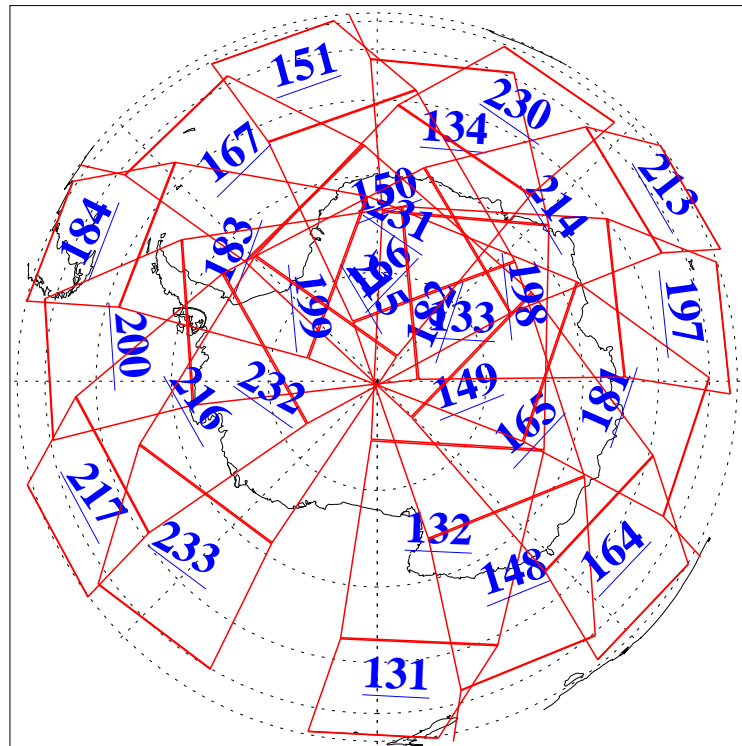

18 Jul 2020
 DoY 200
 Aqua Day 6650

Ascending Granules

Descending Granules

Legend: AMSU Available, *HSB Available*, AIRS Available

L1B Availability
 AMSU Granules: 239
 HSB Granules: 0
 AIRS Granules: 240

18 Jul 2020
 DoY 200
 Aqua Day 6650

Northern Hemisphere Granules

Southern Hemisphere Granules

Legend: AMSU Available, *HSB Available*, **AIRS Available**