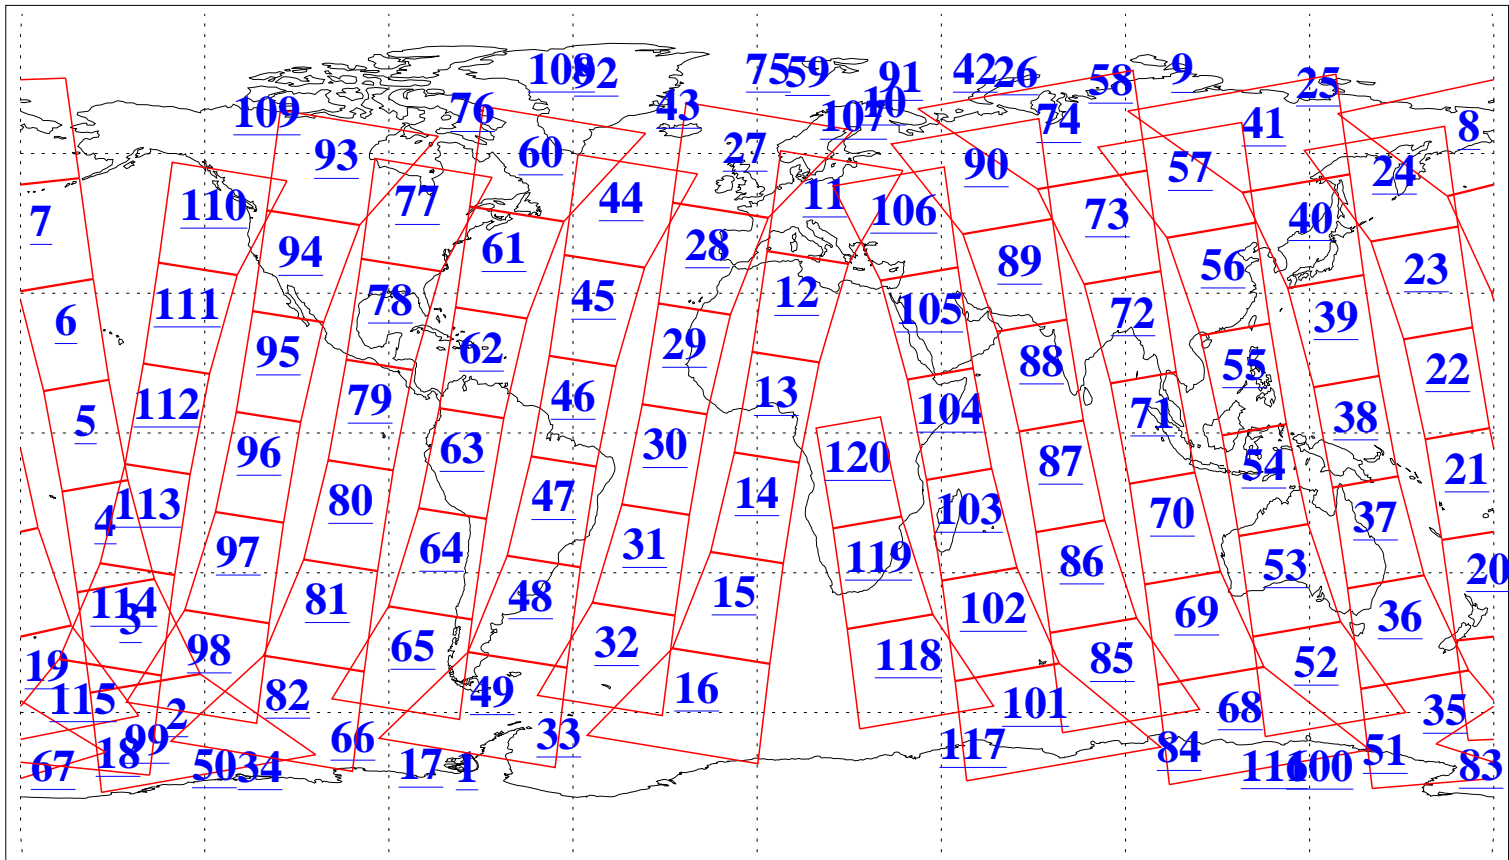

L1B Availability
AMSU Granules: 239
HSB Granules: 0
AIRS Granules: 240

18 Jul 2020
DoY 200
Aqua Day 6650
Granules: 1 to 120

Granules: 121 to 240

Legend: AMSU Available, HSB Available, AIRS Available

L1B Availability
 AMSU Granules: 239
 HSB Granules: 0
 AIRS Granules: 240

18 Jul 2020
 DoY 200
 Aqua Day 6650

Ascending Granules

Descending Granules

Legend: AMSU Available, *HSB Available*, AIRS Available

L1B Availability
 AMSU Granules: 239
 HSB Granules: 0
 AIRS Granules: 240

18 Jul 2020
 DoY 200
 Aqua Day 6650

Northern Hemisphere Granules

Southern Hemisphere Granules

Legend: AMSU Available, *HSB Available*, **AIRS Available**