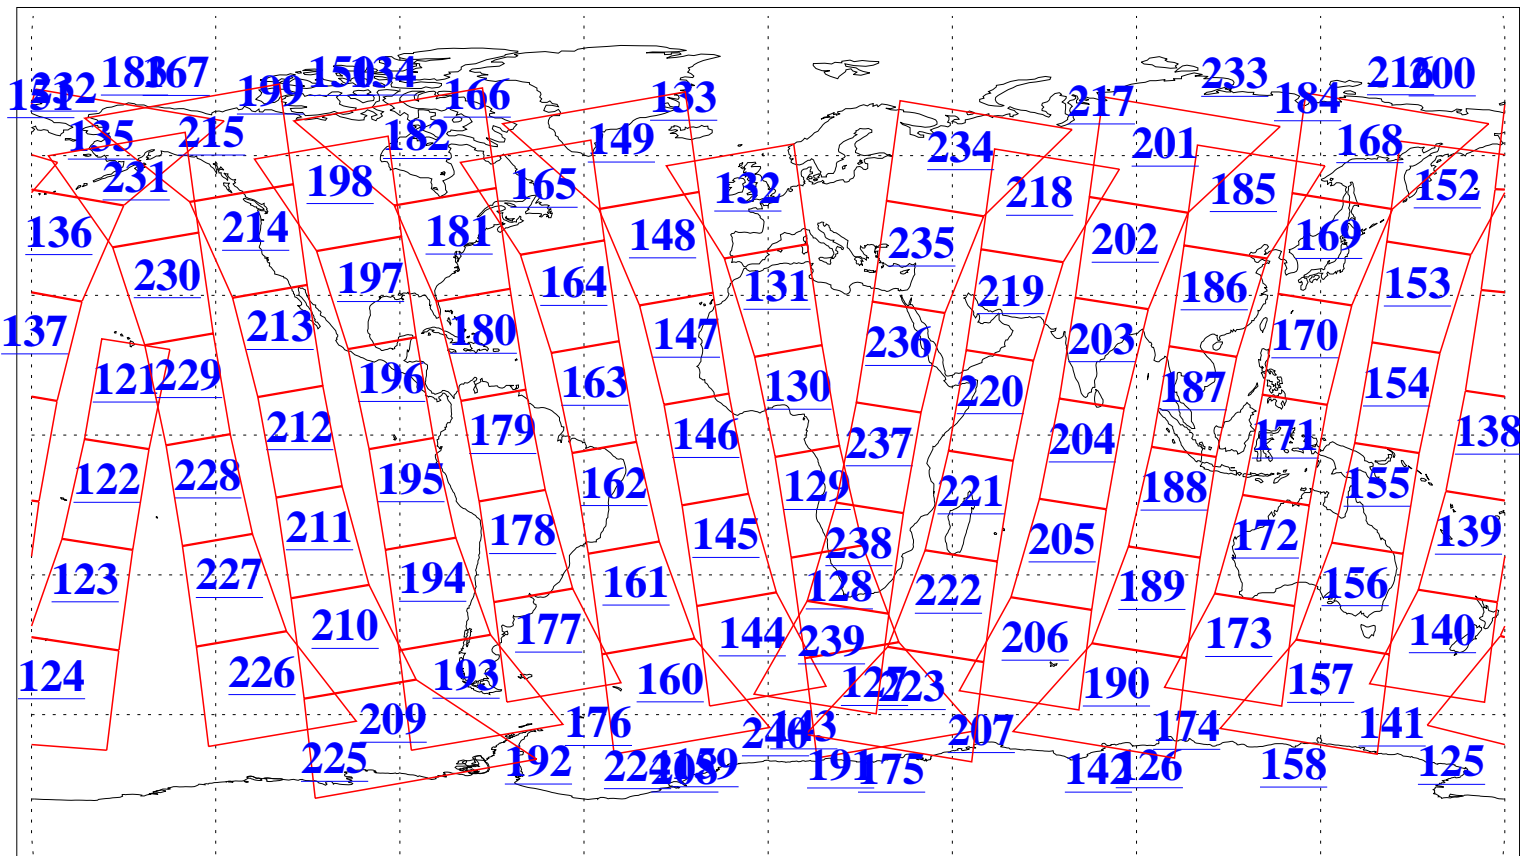

L1B Availability  
AMSU Granules: 240  
HSB Granules: 0  
AIRS Granules: 240

17 Jul 2020  
DoY 199  
Aqua Day 6649  
Granules: 1 to 120

Granules: 121 to 240

Legend: AMSU Available, HSB Available, AIRS Available

L1B Availability  
AMSU Granules: 240  
HSB Granules: 0  
AIRS Granules: 240

17 Jul 2020  
DoY 199  
Aqua Day 6649

Ascending Granules

Descending Granules

Legend: AMSU Available, *HSB Available*, AIRS Available

L1B Availability  
 AMSU Granules: 240  
 HSB Granules: 0  
 AIRS Granules: 240

17 Jul 2020  
 DoY 199  
 Aqua Day 6649

Northern Hemisphere Granules

Southern Hemisphere Granules

Legend: AMSU Available, HSB Available, AIRS Available