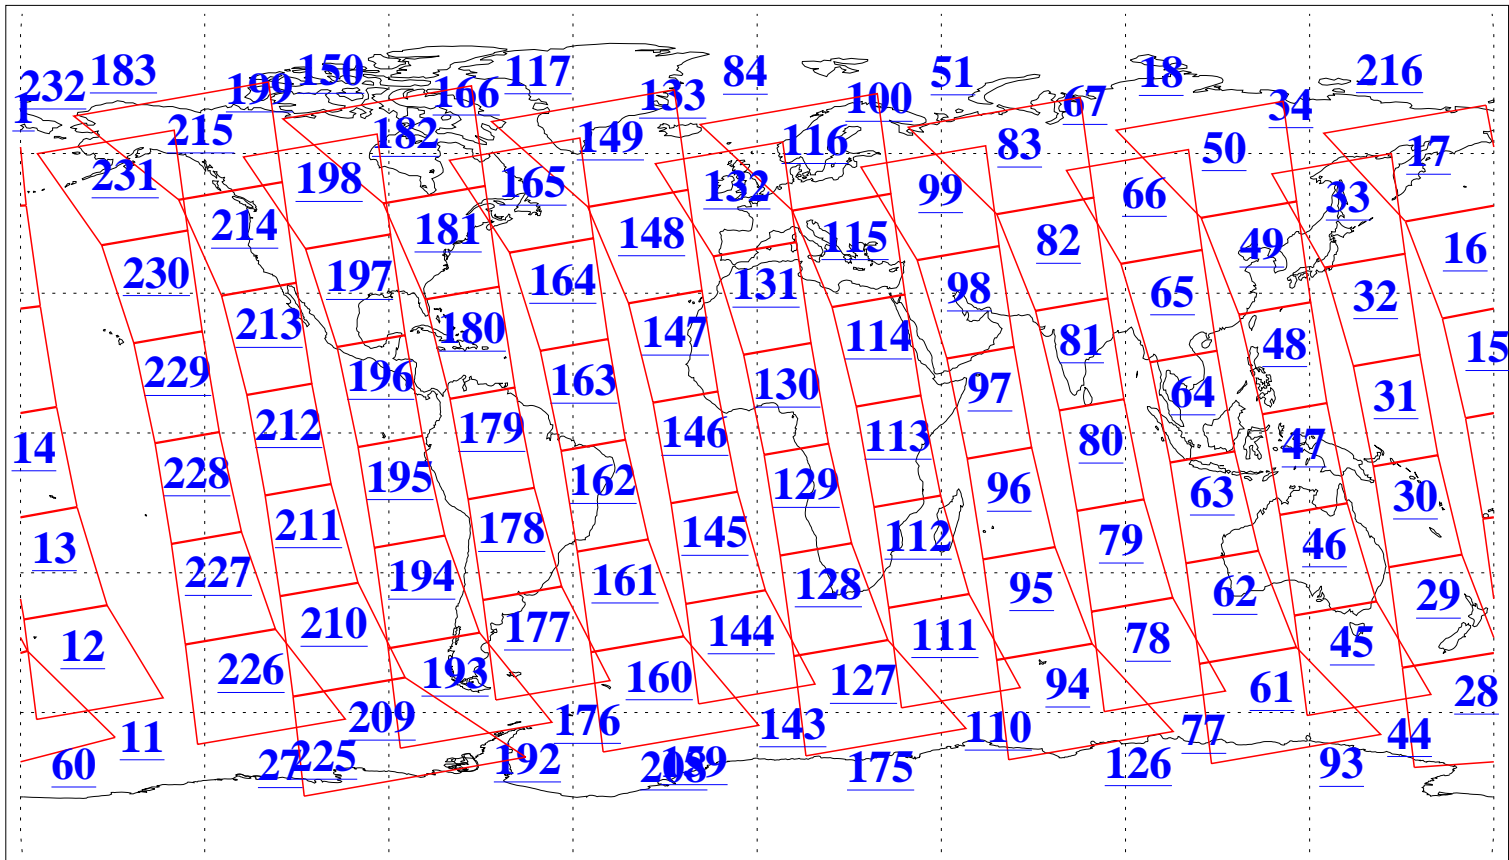

L1B Availability  
AMSU Granules: 240  
HSB Granules: 0  
AIRS Granules: 240

17 Jul 2020  
DoY 199  
Aqua Day 6649  
Granules: 1 to 120

Granules: 121 to 240

Legend: AMSU Available, HSB Available, AIRS Available

L1B Availability  
AMSU Granules: 240  
HSB Granules: 0  
AIRS Granules: 240

17 Jul 2020  
DoY 199  
Aqua Day 6649

Ascending Granules

Descending Granules

Legend: AMSU Available, *HSB Available*, AIRS Available

L1B Availability  
 AMSU Granules: 240  
 HSB Granules: 0  
 AIRS Granules: 240

17 Jul 2020  
 DoY 199  
 Aqua Day 6649

Northern Hemisphere Granules

Southern Hemisphere Granules

Legend: AMSU Available, HSB Available, AIRS Available