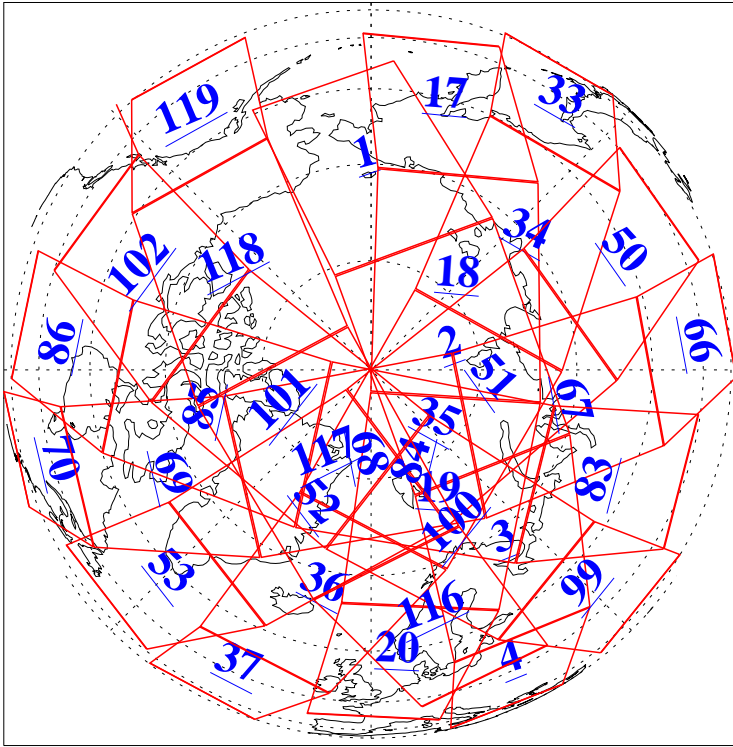

L1B Availability  
AMSU Granules: 240  
HSB Granules: 0  
AIRS Granules: 240

17 Jul 2020  
DoY 199  
Aqua Day 6649  
Granules: 1 to 120

Granules: 121 to 240

Legend: AMSU Available, HSB Available, AIRS Available

L1B Availability  
AMSU Granules: 240  
HSB Granules: 0  
AIRS Granules: 240

17 Jul 2020  
DoY 199  
Aqua Day 6649

Ascending Granules

Descending Granules

Legend: AMSU Available, *HSB Available*, AIRS Available

L1B Availability  
 AMSU Granules: 240  
 HSB Granules: 0  
 AIRS Granules: 240

17 Jul 2020  
 DoY 199  
 Aqua Day 6649

Northern Hemisphere Granules

Southern Hemisphere Granules

Legend: AMSU Available, HSB Available, AIRS Available