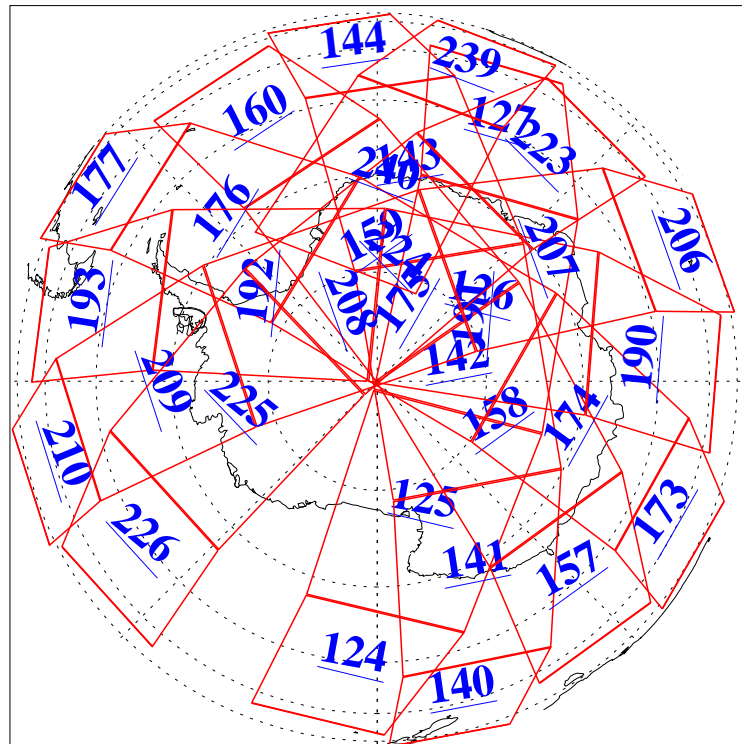

L1B Availability  
AMSU Granules: 240  
HSB Granules: 0  
AIRS Granules: 240

17 Jul 2020  
DoY 199  
Aqua Day 6649  
Granules: 1 to 120

Granules: 121 to 240

Legend: AMSU Available, HSB Available, AIRS Available

L1B Availability  
AMSU Granules: 240  
HSB Granules: 0  
AIRS Granules: 240

17 Jul 2020  
DoY 199  
Aqua Day 6649

Ascending Granules

Descending Granules

Legend: AMSU Available, *HSB Available*, AIRS Available

L1B Availability  
 AMSU Granules: 240  
 HSB Granules: 0  
 AIRS Granules: 240

17 Jul 2020  
 DoY 199  
 Aqua Day 6649

Northern Hemisphere Granules

Southern Hemisphere Granules

Legend: AMSU Available, HSB Available, AIRS Available