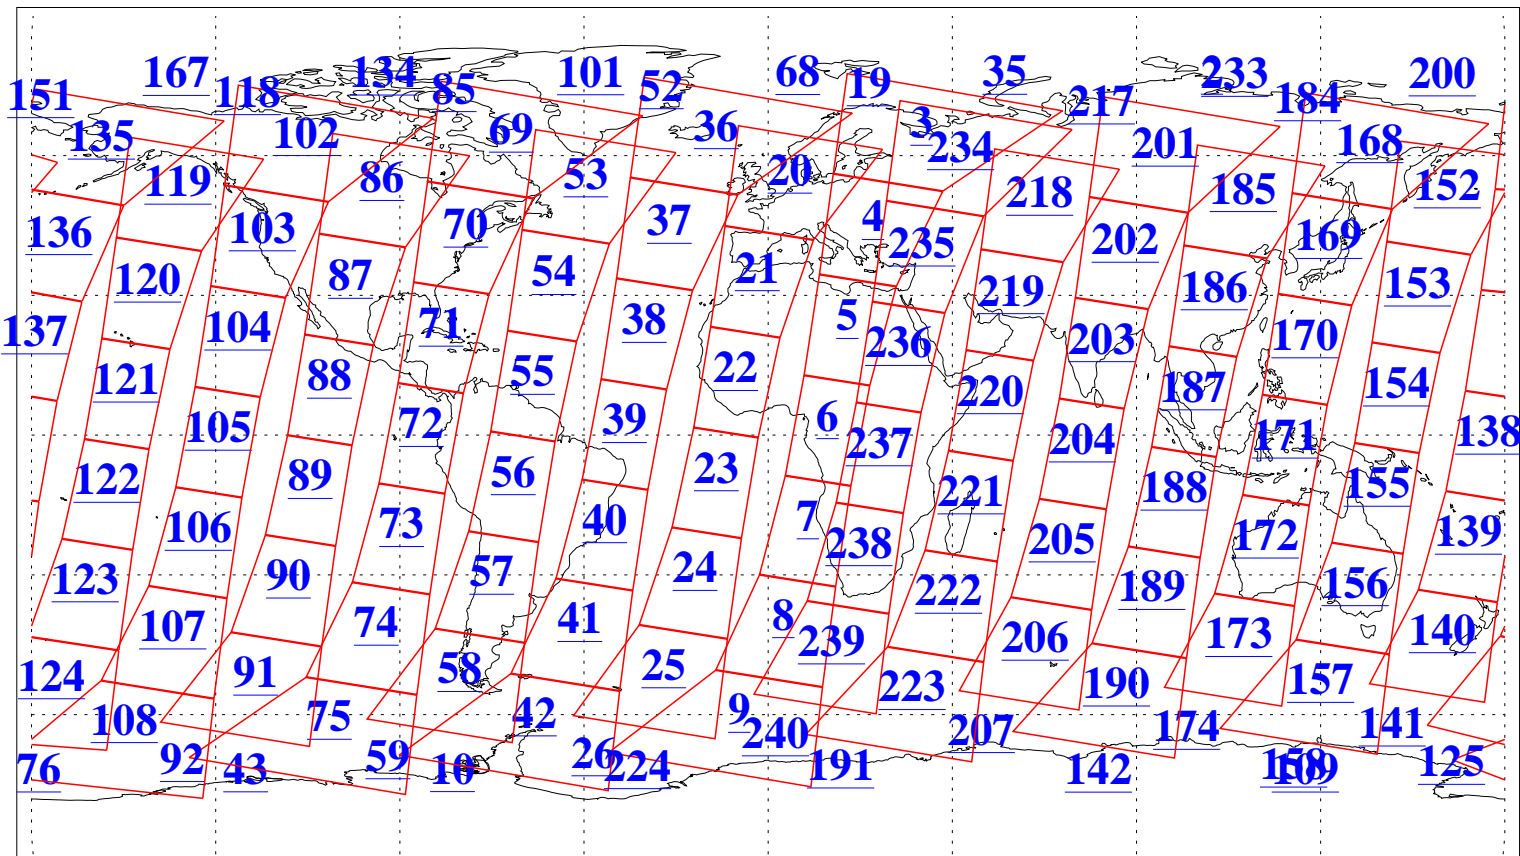

L1B Availability  
AMSU Granules: 240  
HSB Granules: 0  
AIRS Granules: 240

17 Jul 2020  
DoY 199  
Aqua Day 6649  
Granules: 1 to 120

Granules: 121 to 240

Legend: AMSU Available, HSB Available, AIRS Available

L1B Availability  
AMSU Granules: 240  
HSB Granules: 0  
AIRS Granules: 240

17 Jul 2020  
DoY 199  
Aqua Day 6649

Ascending Granules

Descending Granules

Legend: AMSU Available, *HSB Available*, AIRS Available

L1B Availability  
 AMSU Granules: 240  
 HSB Granules: 0  
 AIRS Granules: 240

17 Jul 2020  
 DoY 199  
 Aqua Day 6649

Northern Hemisphere Granules

Southern Hemisphere Granules

Legend: AMSU Available, HSB Available, AIRS Available