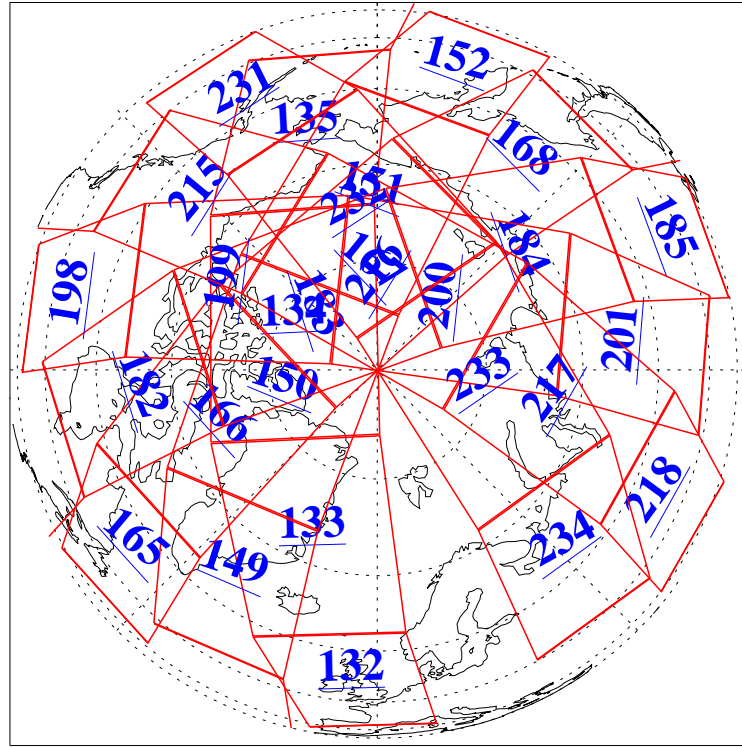

L1B Availability  
AMSU Granules: 240  
HSB Granules: 0  
AIRS Granules: 240

17 Jul 2020  
DoY 199  
Aqua Day 6649

Ascending Granules

Descending Granules

Legend: AMSU Available, *HSB Available*, AIRS Available

L1B Availability  
 AMSU Granules: 240  
 HSB Granules: 0  
 AIRS Granules: 240

17 Jul 2020  
 DoY 199  
 Aqua Day 6649

Northern Hemisphere Granules

Southern Hemisphere Granules

Legend: AMSU Available, HSB Available, AIRS Available