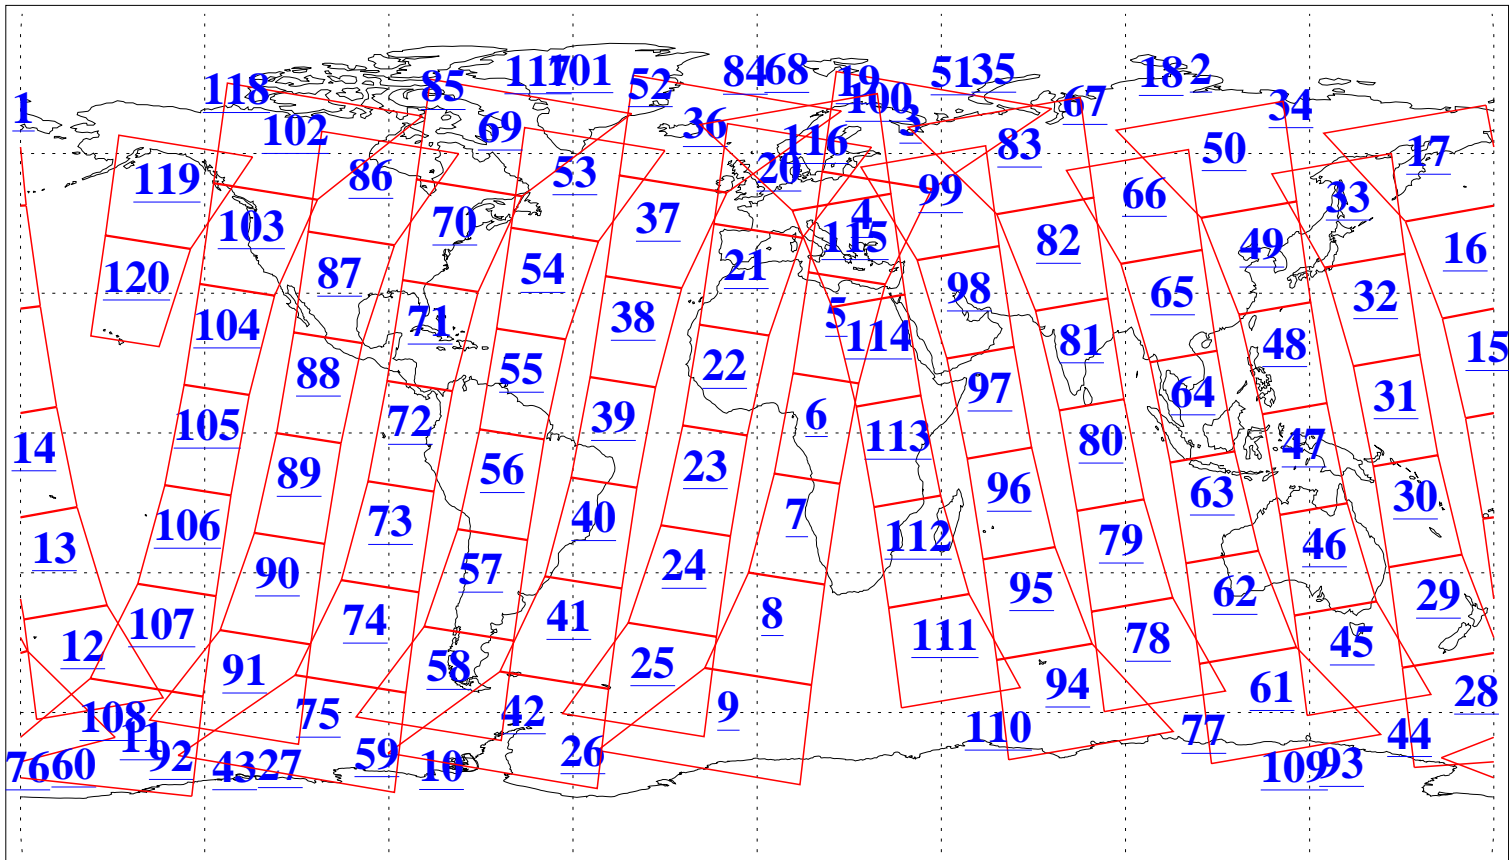

L1B Availability  
AMSU Granules: 240  
HSB Granules: 0  
AIRS Granules: 240

17 Jul 2020  
DoY 199  
Aqua Day 6649  
Granules: 1 to 120

Granules: 121 to 240

Legend: AMSU Available, HSB Available, AIRS Available

L1B Availability  
AMSU Granules: 240  
HSB Granules: 0  
AIRS Granules: 240

17 Jul 2020  
DoY 199  
Aqua Day 6649

Ascending Granules

Descending Granules

Legend: AMSU Available, *HSB Available*, AIRS Available

L1B Availability  
 AMSU Granules: 240  
 HSB Granules: 0  
 AIRS Granules: 240

17 Jul 2020  
 DoY 199  
 Aqua Day 6649

Northern Hemisphere Granules

Southern Hemisphere Granules

Legend: AMSU Available, HSB Available, AIRS Available