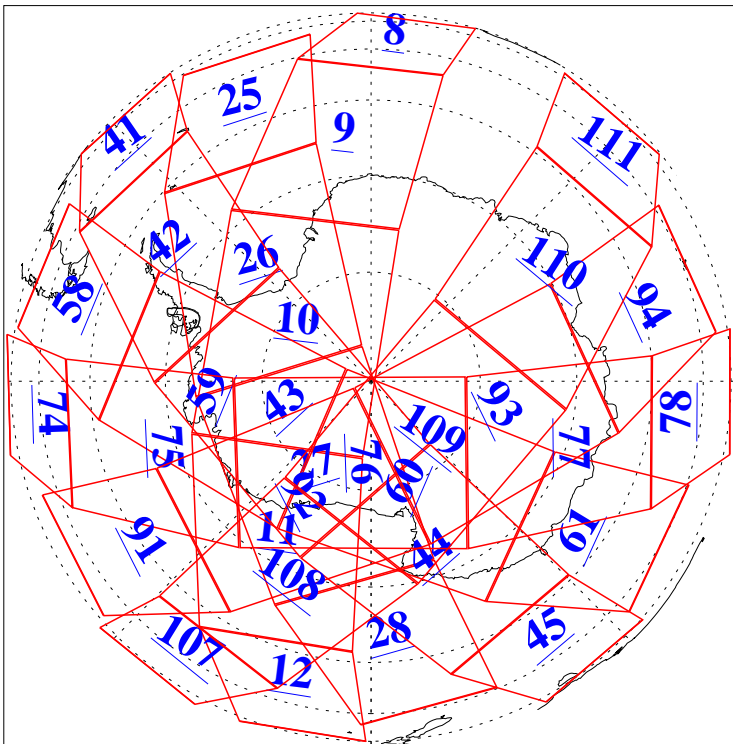

L1B Availability  
AMSU Granules: 240  
HSB Granules: 0  
AIRS Granules: 240

17 Jul 2020  
DoY 199  
Aqua Day 6649  
Granules: 1 to 120

Granules: 121 to 240

Legend: AMSU Available, HSB Available, AIRS Available

L1B Availability  
AMSU Granules: 240  
HSB Granules: 0  
AIRS Granules: 240

17 Jul 2020  
DoY 199  
Aqua Day 6649

Ascending Granules

Descending Granules

Legend: AMSU Available, *HSB Available*, AIRS Available

L1B Availability  
 AMSU Granules: 240  
 HSB Granules: 0  
 AIRS Granules: 240

17 Jul 2020  
 DoY 199  
 Aqua Day 6649

Northern Hemisphere Granules

Southern Hemisphere Granules

Legend: AMSU Available, HSB Available, AIRS Available