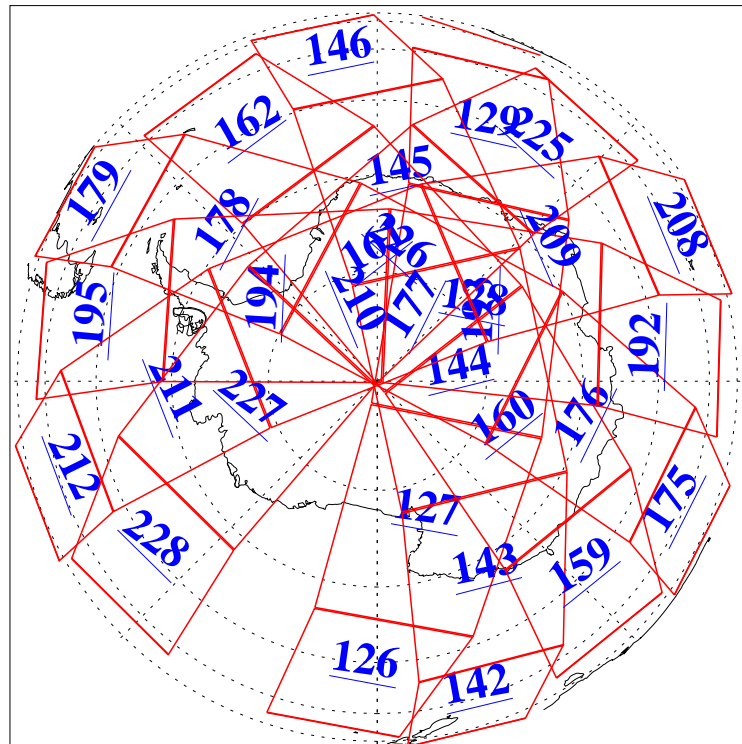

L1B Availability
AMSU Granules: 240
HSB Granules: 0
AIRS Granules: 240

15 Jul 2020
DoY 197
Aqua Day 6647

Ascending Granules

Descending Granules

Legend: AMSU Available, *HSB Available*, *AIRS Available*

L1B Availability
 AMSU Granules: 240
 HSB Granules: 0
 AIRS Granules: 240

15 Jul 2020
 DoY 197
 Aqua Day 6647

Northern Hemisphere Granules

Southern Hemisphere Granules

Legend: AMSU Available, HSB Available, AIRS Available