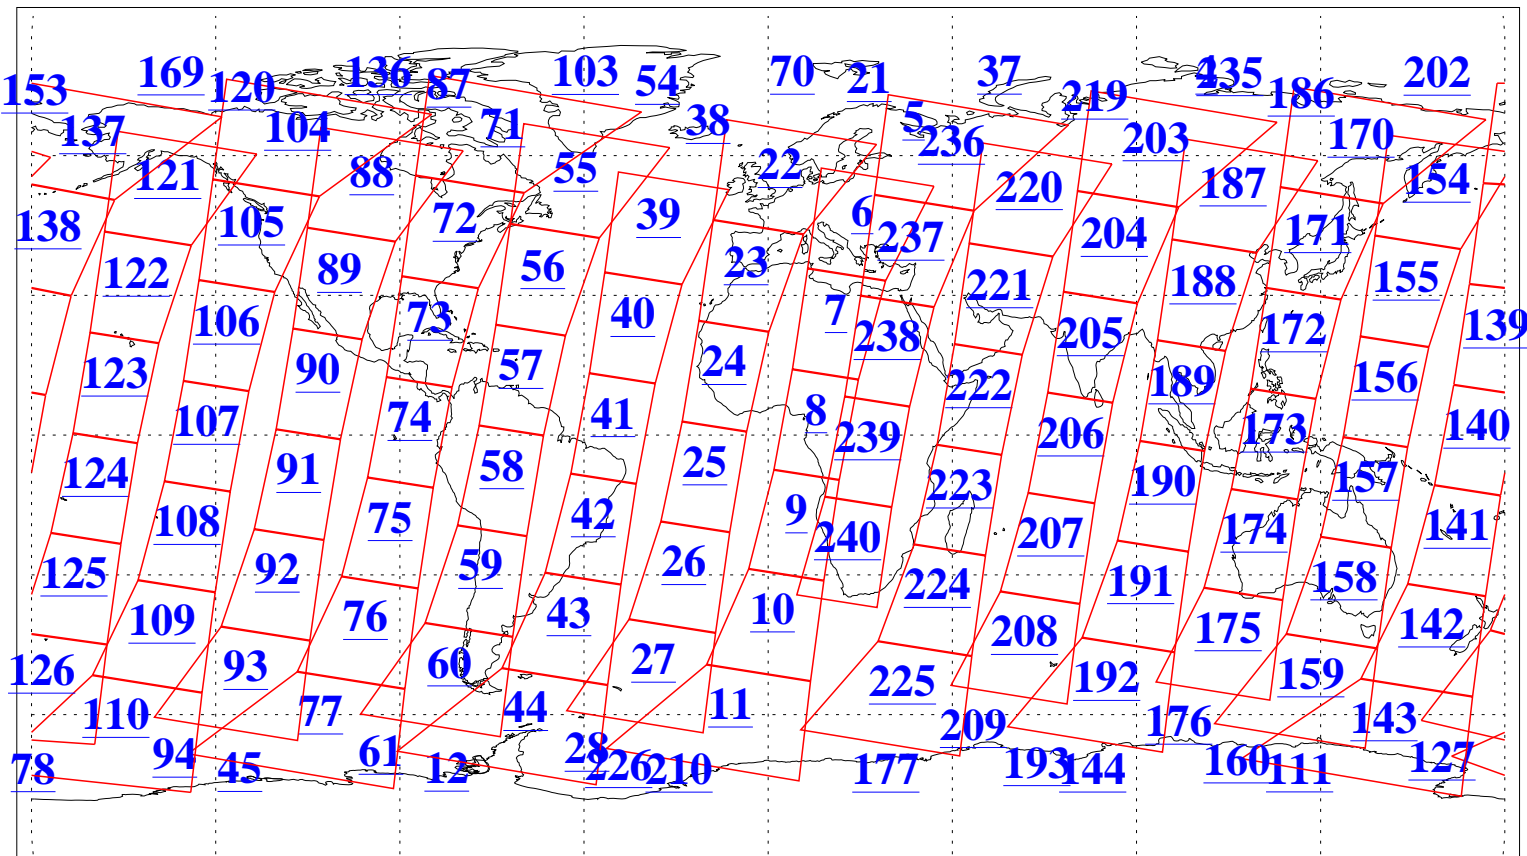

L1B Availability
AMSU Granules: 240
HSB Granules: 0
AIRS Granules: 240

15 Jul 2020
DoY 197
Aqua Day 6647

Ascending Granules

Descending Granules

Legend: AMSU Available, *HSB Available*, *AIRS Available*

L1B Availability
 AMSU Granules: 240
 HSB Granules: 0
 AIRS Granules: 240

15 Jul 2020
 DoY 197
 Aqua Day 6647

Northern Hemisphere Granules

Southern Hemisphere Granules

Legend: AMSU Available, HSB Available, AIRS Available