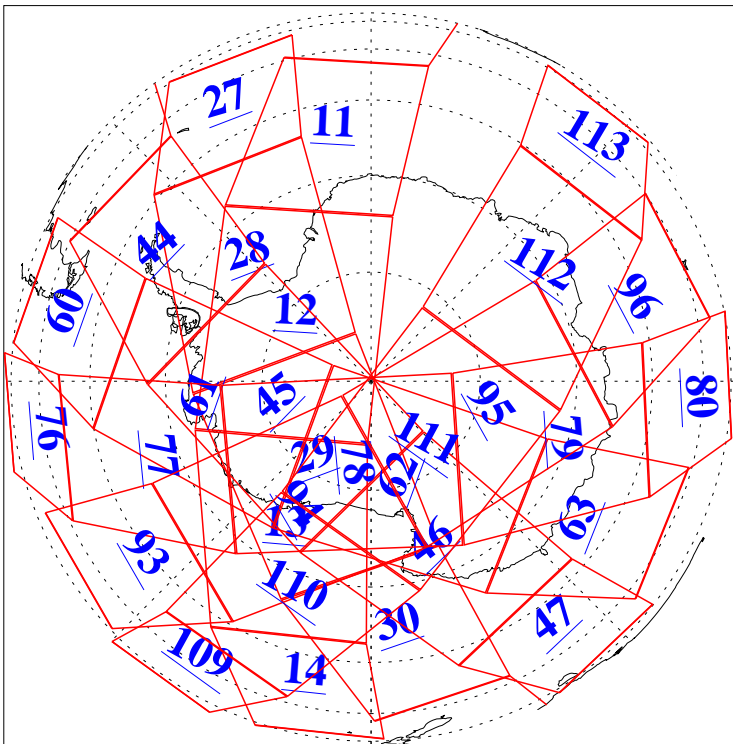

L1B Availability
AMSU Granules: 240
HSB Granules: 0
AIRS Granules: 240

15 Jul 2020
DoY 197
Aqua Day 6647

Ascending Granules

Descending Granules

Legend: AMSU Available, *HSB Available*, *AIRS Available*

L1B Availability
 AMSU Granules: 240
 HSB Granules: 0
 AIRS Granules: 240

15 Jul 2020
 DoY 197
 Aqua Day 6647

Northern Hemisphere Granules

Southern Hemisphere Granules

Legend: AMSU Available, HSB Available, AIRS Available