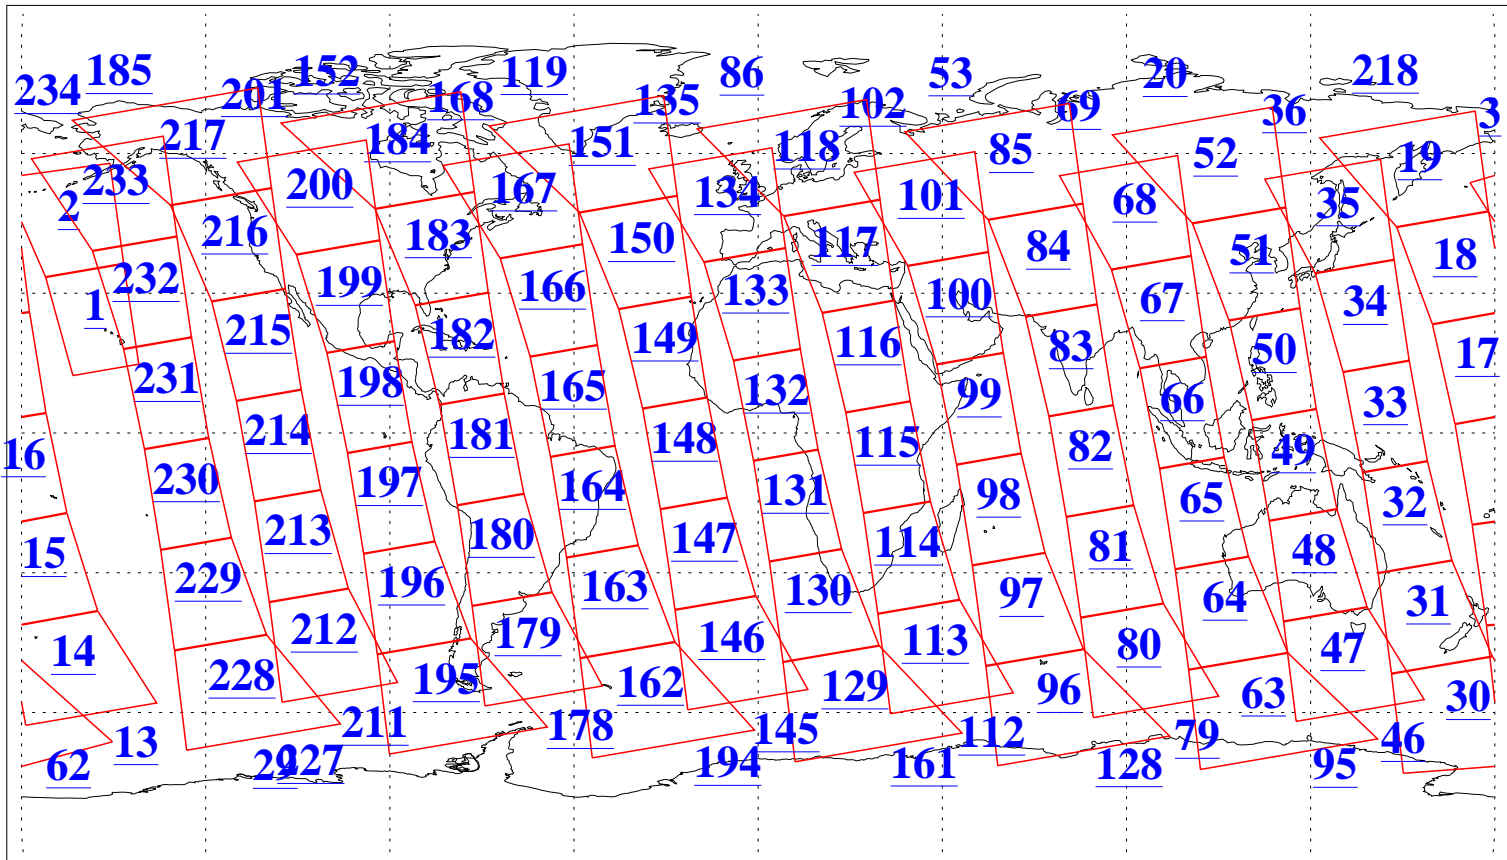

L1B Availability
AMSU Granules: 240
HSB Granules: 0
AIRS Granules: 240

15 Jul 2020
DoY 197
Aqua Day 6647

Ascending Granules

Descending Granules

Legend: AMSU Available, *HSB Available*, *AIRS Available*

L1B Availability
 AMSU Granules: 240
 HSB Granules: 0
 AIRS Granules: 240

15 Jul 2020
 DoY 197
 Aqua Day 6647

Northern Hemisphere Granules

Southern Hemisphere Granules

Legend: AMSU Available, HSB Available, AIRS Available