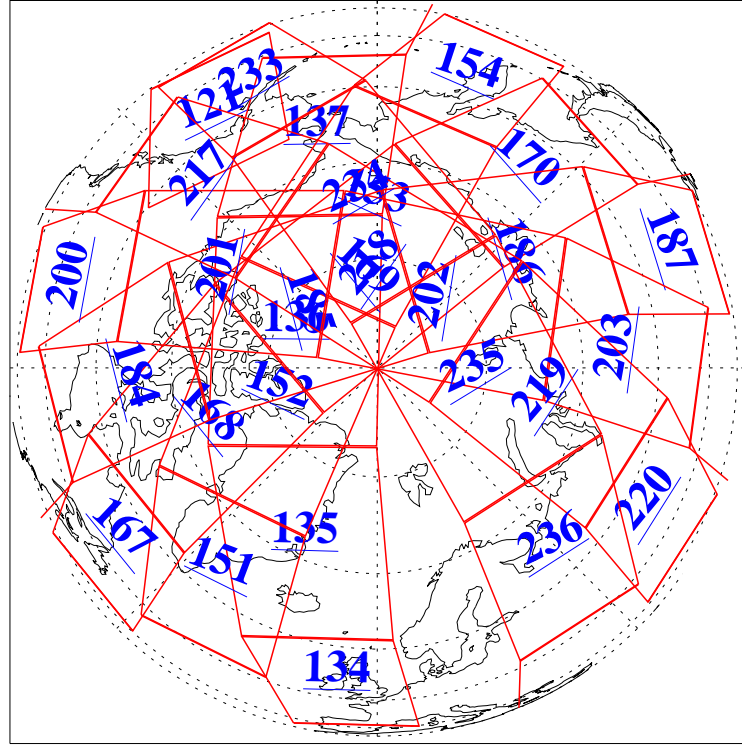

L1B Availability
AMSU Granules: 240
HSB Granules: 0
AIRS Granules: 240

15 Jul 2020
DoY 197
Aqua Day 6647

Ascending Granules

Descending Granules

Legend: AMSU Available, *HSB Available*, *AIRS Available*

L1B Availability
 AMSU Granules: 240
 HSB Granules: 0
 AIRS Granules: 240

15 Jul 2020
 DoY 197
 Aqua Day 6647

Northern Hemisphere Granules

Southern Hemisphere Granules

Legend: AMSU Available, HSB Available, AIRS Available