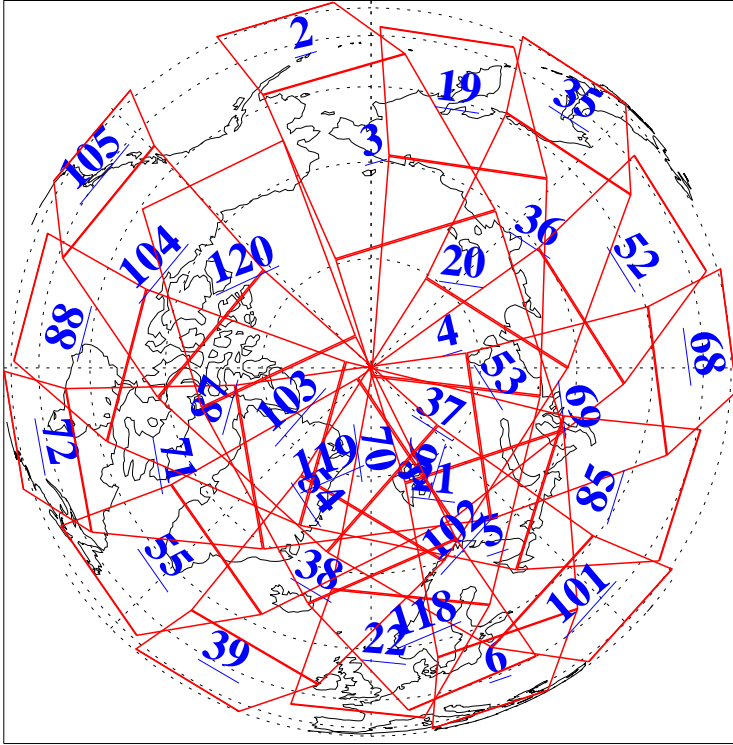

L1B Availability
AMSU Granules: 240
HSB Granules: 0
AIRS Granules: 240

15 Jul 2020
DoY 197
Aqua Day 6647

Ascending Granules

Descending Granules

Legend: AMSU Available, *HSB Available*, *AIRS Available*

L1B Availability
 AMSU Granules: 240
 HSB Granules: 0
 AIRS Granules: 240

15 Jul 2020
 DoY 197
 Aqua Day 6647

Northern Hemisphere Granules

Southern Hemisphere Granules

Legend: AMSU Available, HSB Available, AIRS Available