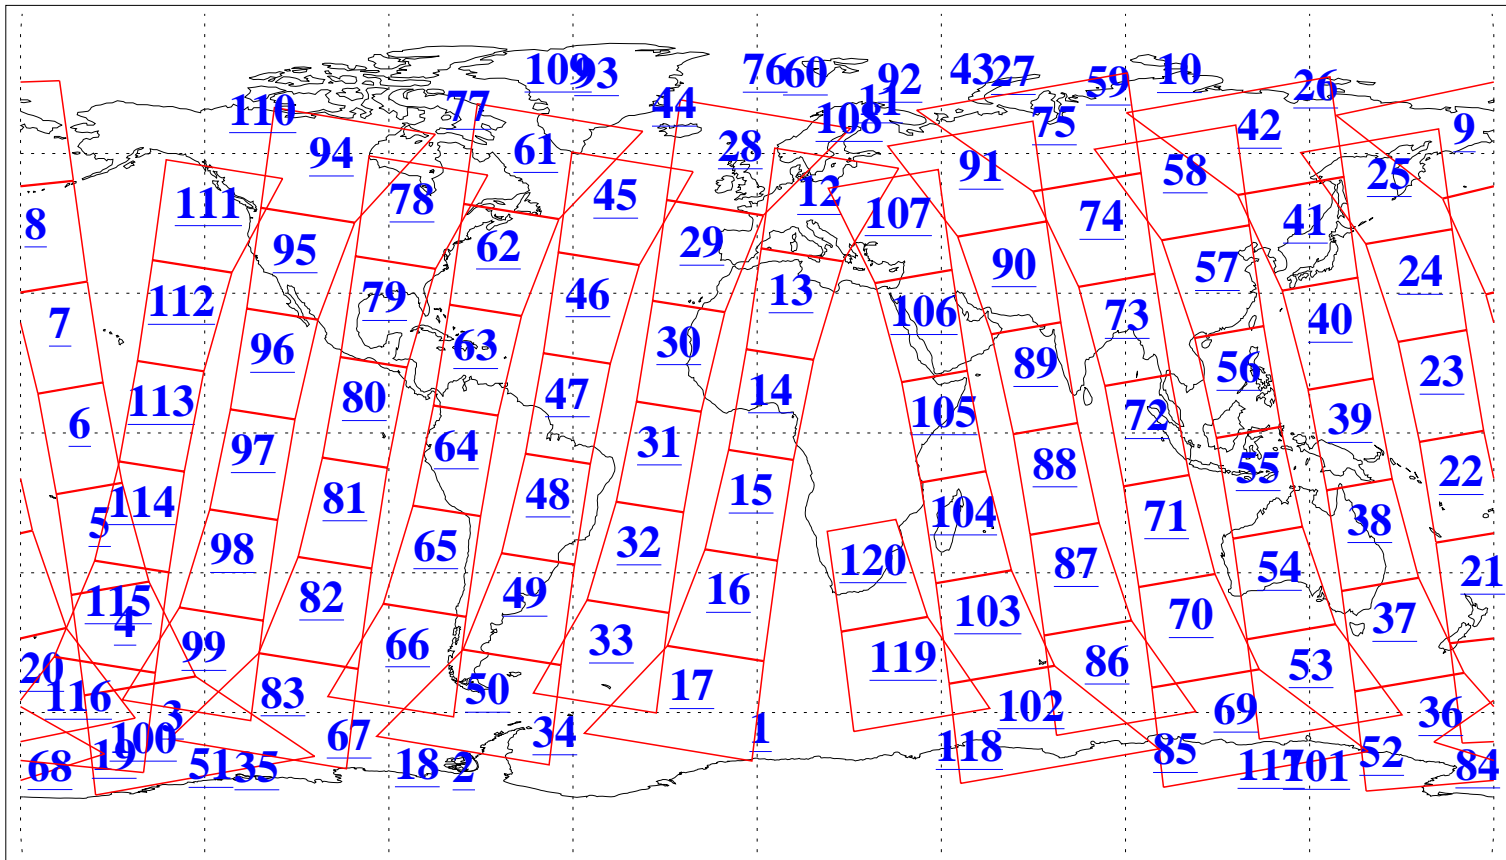

L1B Availability  
 AMSU Granules: 239  
 HSB Granules: 0  
 AIRS Granules: 223

9 Jul 2020  
 DoY 191  
 Aqua Day 6641  
 Granules: 1 to 120

Granules: 121 to 240

Legend: AMSU Available, HSB Available, AIRS Available

L1B Availability  
 AMSU Granules: 239  
 HSB Granules: 0  
 AIRS Granules: 223

9 Jul 2020  
 DoY 191  
 Aqua Day 6641  
 Ascending Granules

Descending Granules

Legend: AMSU Available, HSB Available, AIRS Available