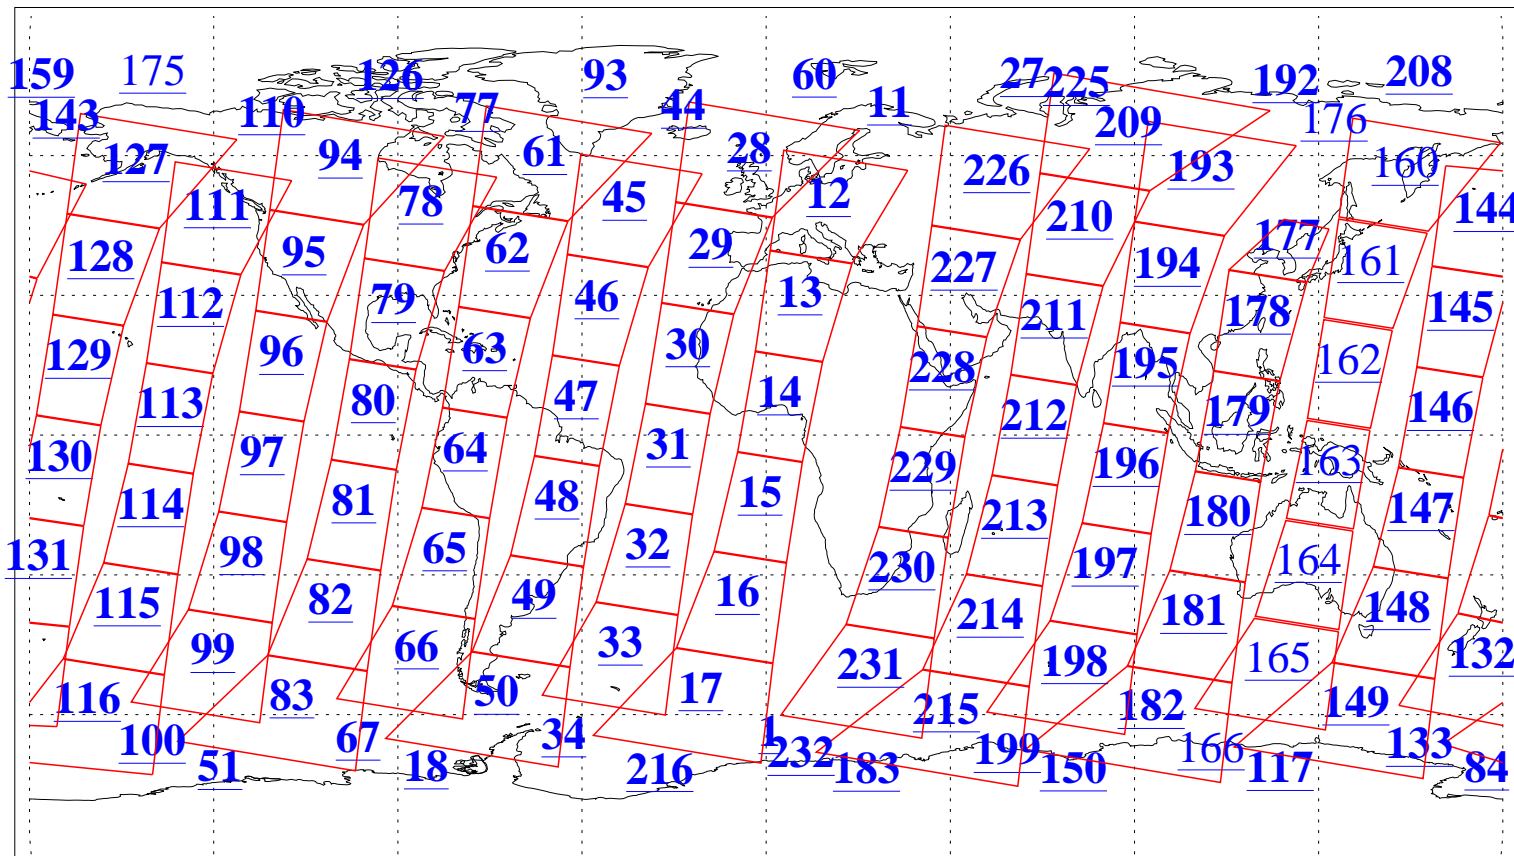

L1B Availability  
 AMSU Granules: 239  
 HSB Granules: 0  
 AIRS Granules: 223

9 Jul 2020  
 DoY 191  
 Aqua Day 6641  
 Granules: 1 to 120

Granules: 121 to 240

Legend: AMSU Available, HSB Available, AIRS Available

L1B Availability  
 AMSU Granules: 239  
 HSB Granules: 0  
 AIRS Granules: 223

9 Jul 2020  
 DoY 191  
 Aqua Day 6641  
 Ascending Granules

Descending Granules

Legend: AMSU Available, HSB Available, AIRS Available