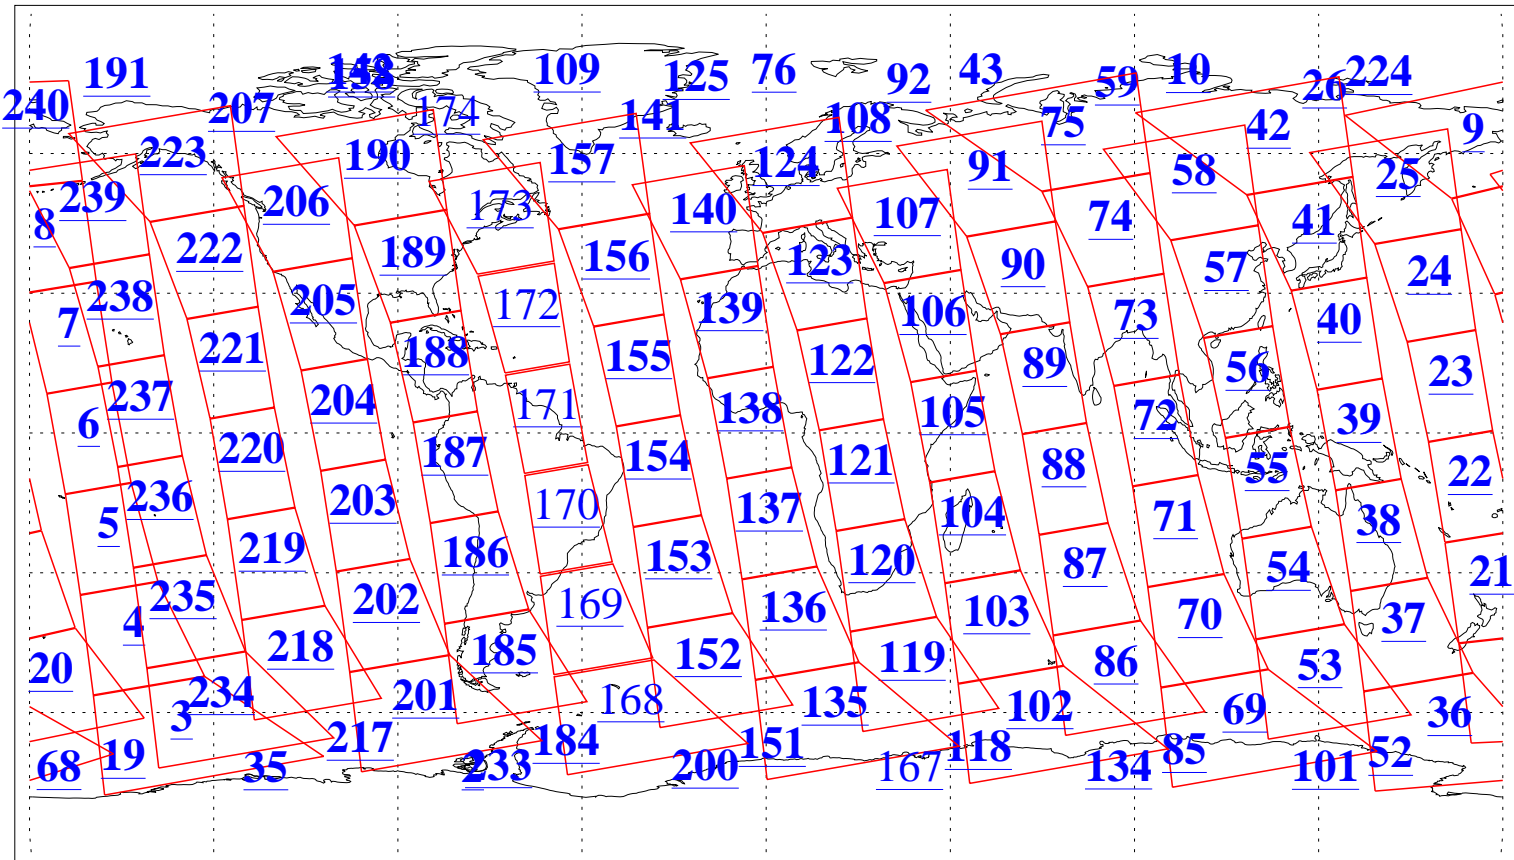

L1B Availability  
 AMSU Granules: 239  
 HSB Granules: 0  
 AIRS Granules: 223

9 Jul 2020  
 DoY 191  
 Aqua Day 6641  
 Granules: 1 to 120

Granules: 121 to 240

Legend: AMSU Available, HSB Available, AIRS Available

L1B Availability  
 AMSU Granules: 239  
 HSB Granules: 0  
 AIRS Granules: 223

9 Jul 2020  
 DoY 191  
 Aqua Day 6641  
 Ascending Granules

Descending Granules

Legend: AMSU Available, HSB Available, AIRS Available