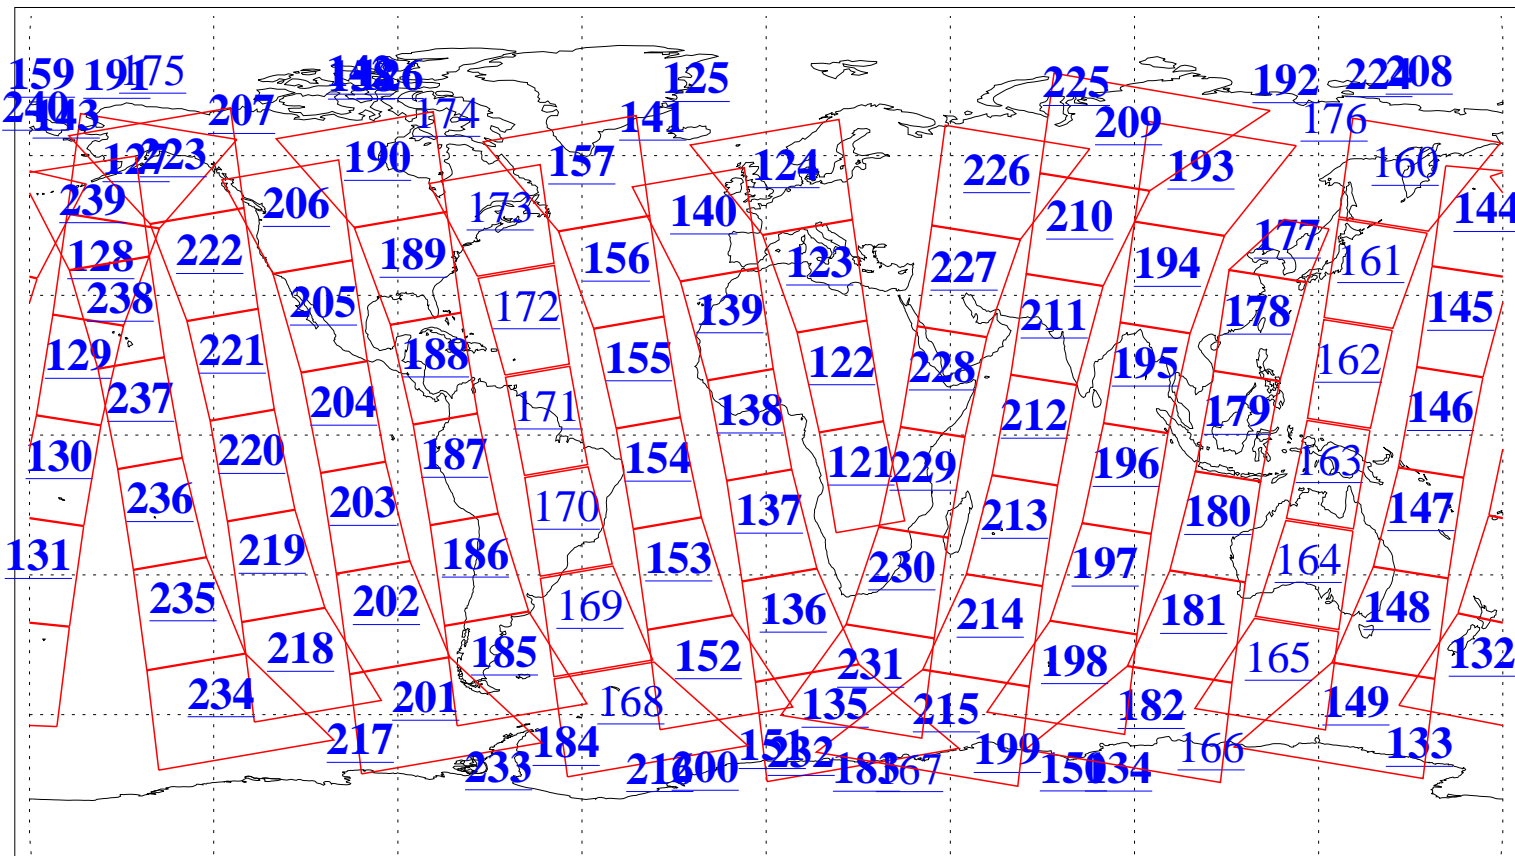

L1B Availability  
 AMSU Granules: 239  
 HSB Granules: 0  
 AIRS Granules: 223

9 Jul 2020  
 DoY 191  
 Aqua Day 6641  
 Granules: 1 to 120

Granules: 121 to 240

Legend: AMSU Available, HSB Available, AIRS Available

L1B Availability  
 AMSU Granules: 239  
 HSB Granules: 0  
 AIRS Granules: 223

9 Jul 2020  
 DoY 191  
 Aqua Day 6641  
 Ascending Granules

Descending Granules

Legend: AMSU Available, HSB Available, AIRS Available