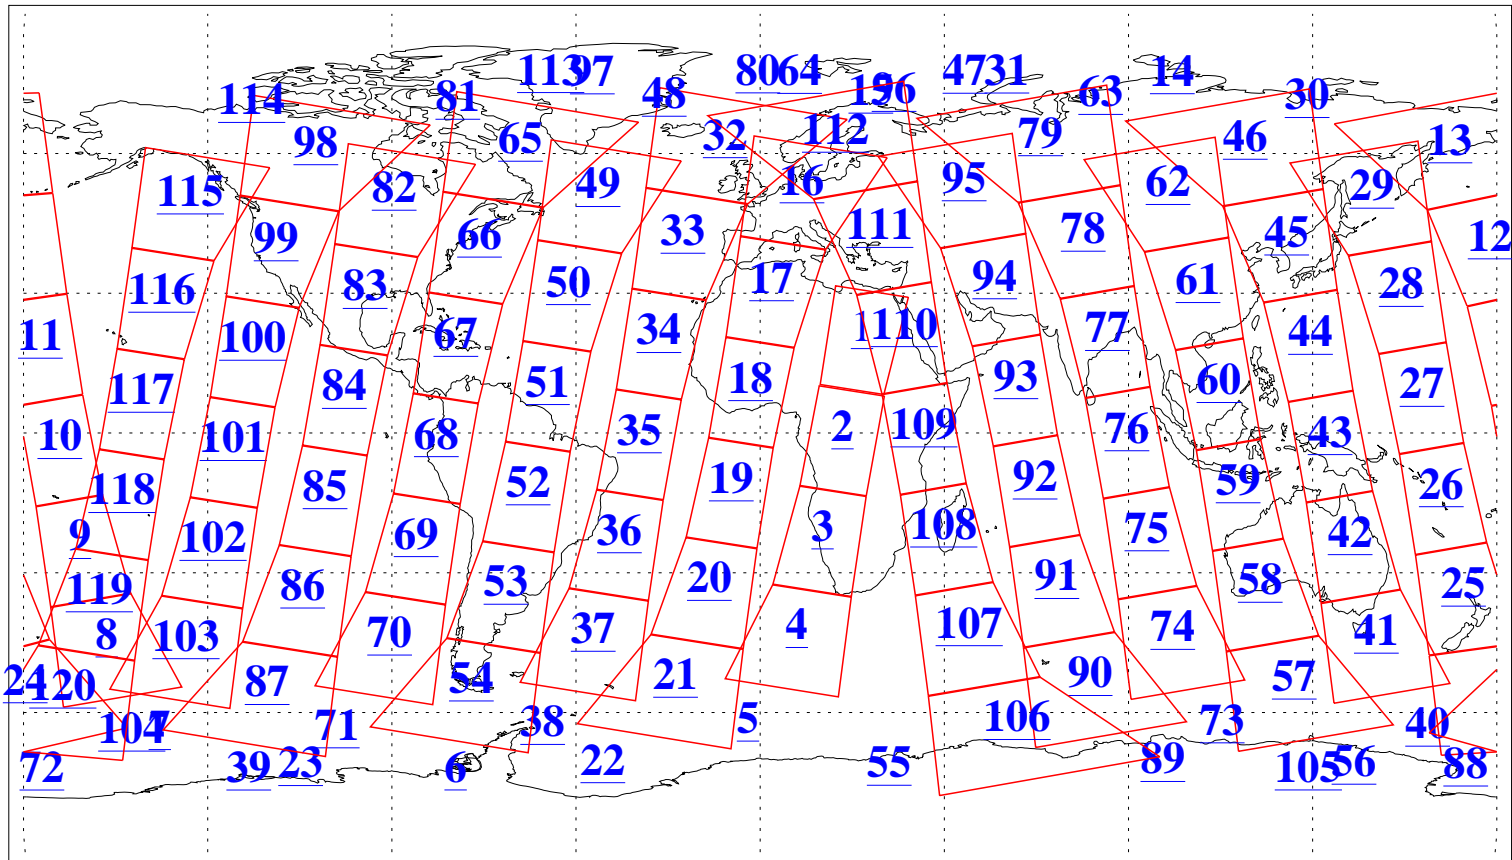

L1B Availability
 AMSU Granules: 240
 HSB Granules: 0
 AIRS Granules: 239

5 Jul 2020
 DoY 187
 Aqua Day 6637
 Granules: 1 to 120

Granules: 121 to 240

Legend: AMSU Available, *HSB Available*, AIRS Available

L1B Availability
 AMSU Granules: 240
 HSB Granules: 0
 AIRS Granules: 239

5 Jul 2020
 DoY 187
 Aqua Day 6637
 Ascending Granules

Descending Granules

Legend: AMSU Available, *HSB Available*, AIRS Available

L1B Availability
 AMSU Granules: 240
 HSB Granules: 0
 AIRS Granules: 239

5 Jul 2020
 DoY 187
 Aqua Day 6637

Northern Hemisphere Granules

Southern Hemisphere Granules

Legend: AMSU Available, HSB Available, **AIRS Available**