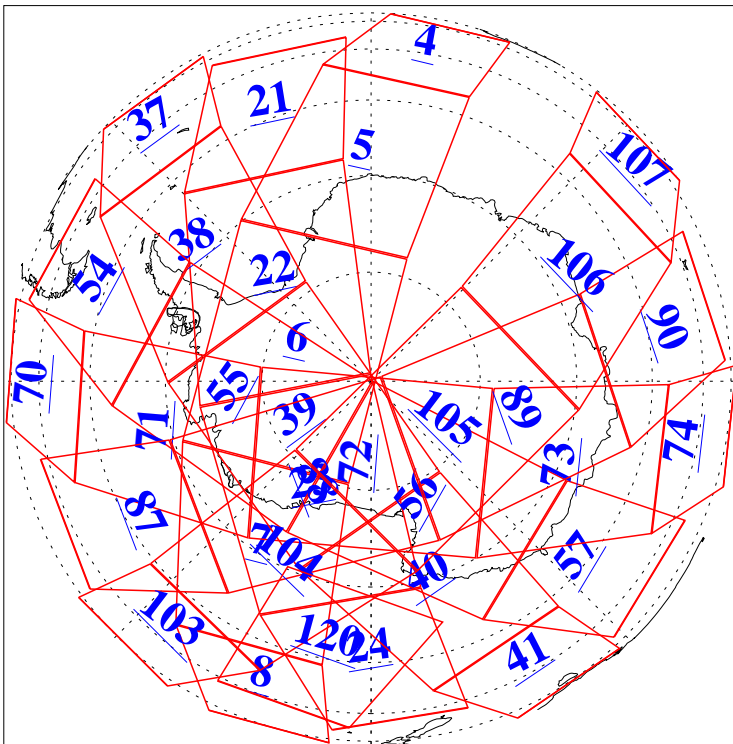

L1B Availability
 AMSU Granules: 240
 HSB Granules: 0
 AIRS Granules: 239

5 Jul 2020
 DoY 187
 Aqua Day 6637
 Granules: 1 to 120

Granules: 121 to 240

Legend: AMSU Available, *HSB Available*, AIRS Available

L1B Availability
 AMSU Granules: 240
 HSB Granules: 0
 AIRS Granules: 239

5 Jul 2020
 DoY 187
 Aqua Day 6637
 Ascending Granules

Descending Granules

Legend: AMSU Available, *HSB Available*, AIRS Available

L1B Availability
 AMSU Granules: 240
 HSB Granules: 0
 AIRS Granules: 239

5 Jul 2020
 DoY 187
 Aqua Day 6637

Northern Hemisphere Granules

Southern Hemisphere Granules

Legend: AMSU Available, HSB Available, **AIRS Available**