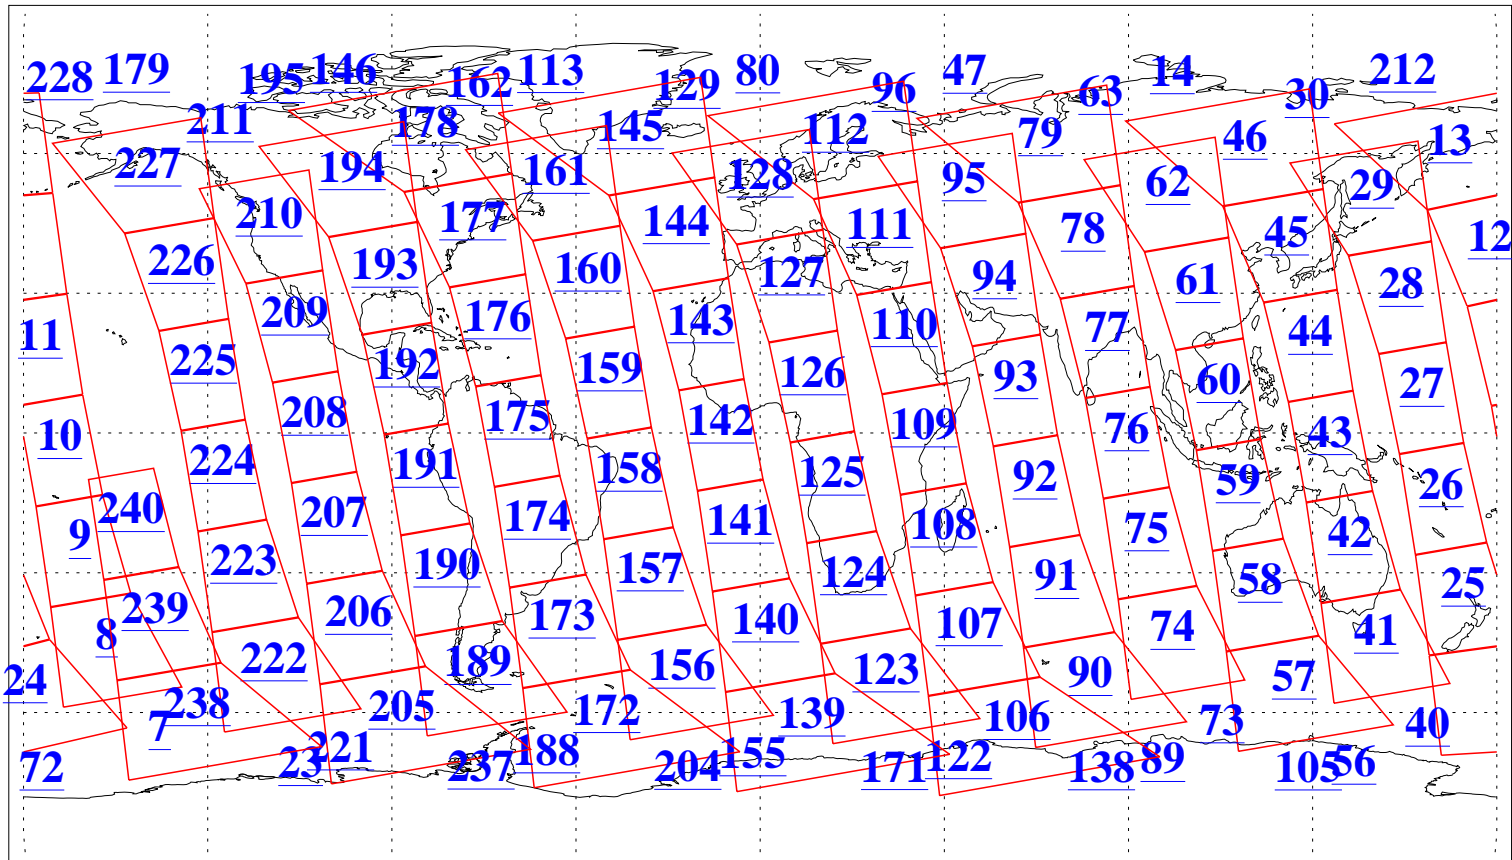

L1B Availability
 AMSU Granules: 240
 HSB Granules: 0
 AIRS Granules: 239

5 Jul 2020
 DoY 187
 Aqua Day 6637
 Granules: 1 to 120

Granules: 121 to 240

Legend: AMSU Available, *HSB Available*, AIRS Available

L1B Availability
 AMSU Granules: 240
 HSB Granules: 0
 AIRS Granules: 239

5 Jul 2020
 DoY 187
 Aqua Day 6637
 Ascending Granules

Descending Granules

Legend: AMSU Available, *HSB Available*, AIRS Available

L1B Availability
 AMSU Granules: 240
 HSB Granules: 0
 AIRS Granules: 239

5 Jul 2020
 DoY 187
 Aqua Day 6637

Northern Hemisphere Granules

Southern Hemisphere Granules

Legend: AMSU Available, HSB Available, **AIRS Available**