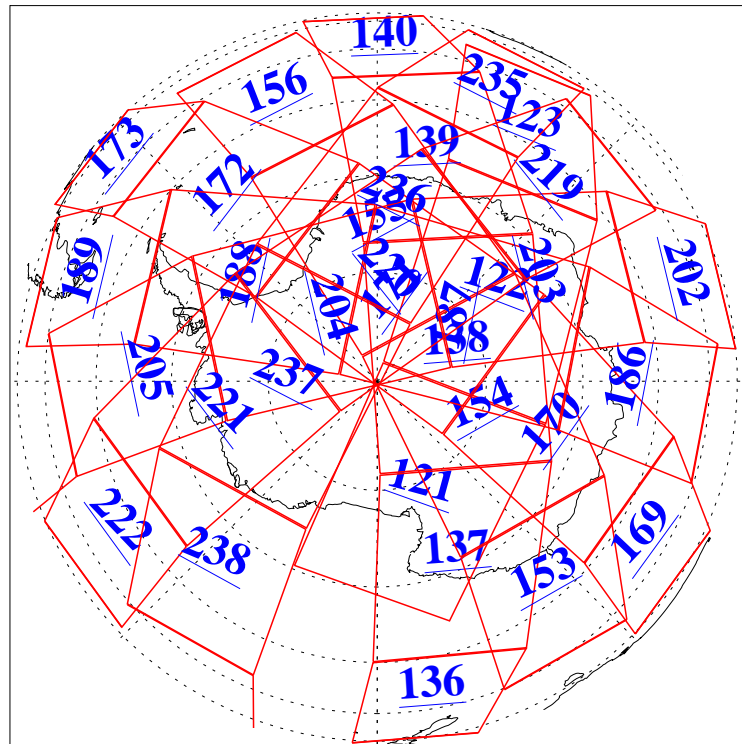

L1B Availability
 AMSU Granules: 240
 HSB Granules: 0
 AIRS Granules: 239

5 Jul 2020
 DoY 187
 Aqua Day 6637
 Granules: 1 to 120

Granules: 121 to 240

Legend: AMSU Available, *HSB Available*, AIRS Available

L1B Availability
 AMSU Granules: 240
 HSB Granules: 0
 AIRS Granules: 239

5 Jul 2020
 DoY 187
 Aqua Day 6637
 Ascending Granules

Descending Granules

Legend: AMSU Available, *HSB Available*, AIRS Available

L1B Availability
 AMSU Granules: 240
 HSB Granules: 0
 AIRS Granules: 239

5 Jul 2020
 DoY 187
 Aqua Day 6637

Northern Hemisphere Granules

Southern Hemisphere Granules

Legend: AMSU Available, HSB Available, **AIRS Available**