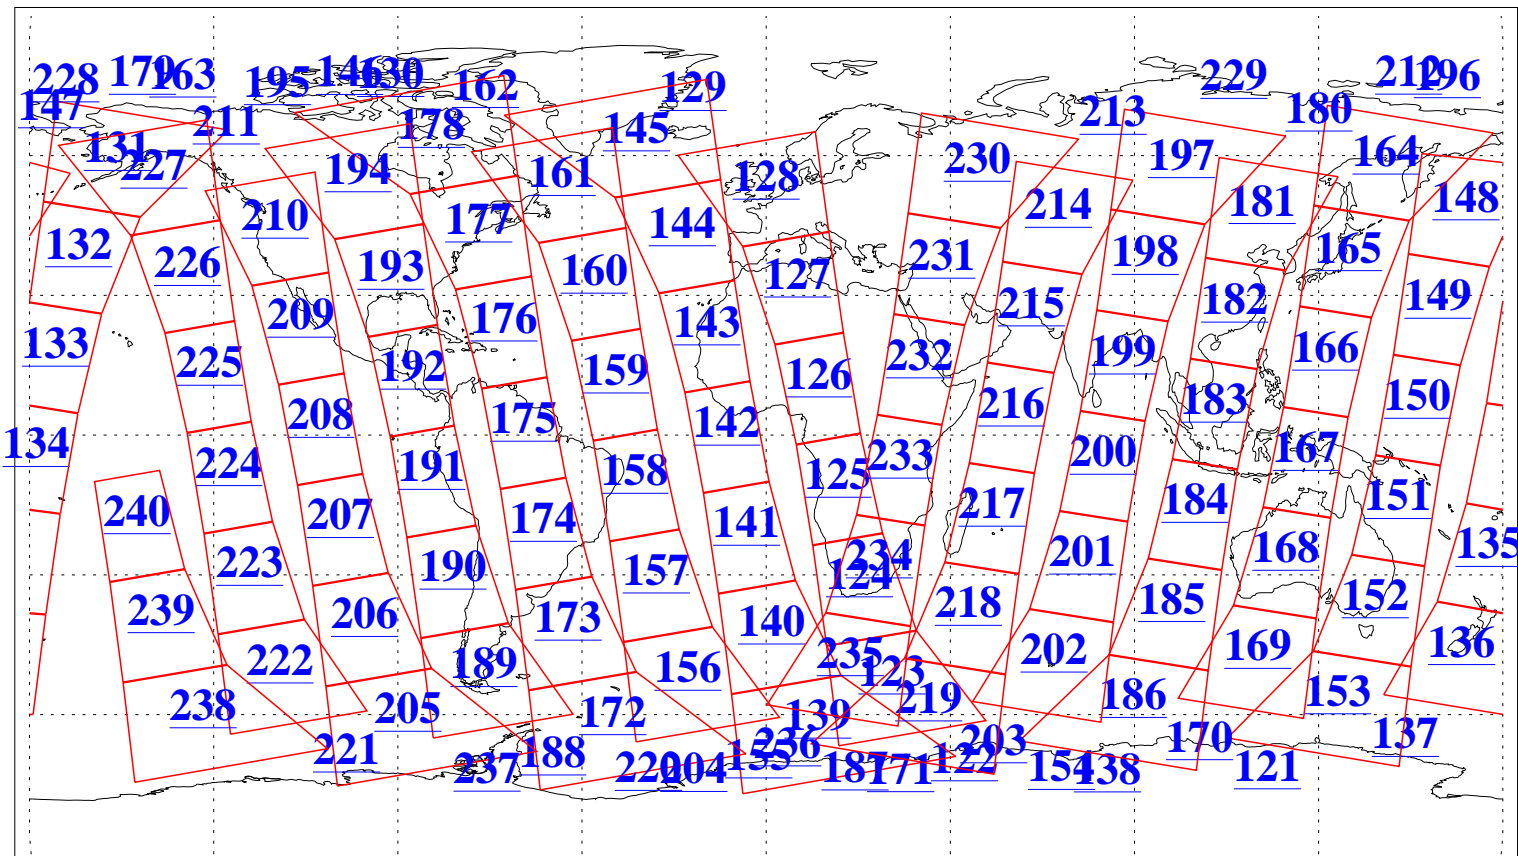

L1B Availability
 AMSU Granules: 240
 HSB Granules: 0
 AIRS Granules: 239

5 Jul 2020
 DoY 187
 Aqua Day 6637
 Granules: 1 to 120

Granules: 121 to 240

Legend: AMSU Available, *HSB Available*, AIRS Available

L1B Availability
 AMSU Granules: 240
 HSB Granules: 0
 AIRS Granules: 239

5 Jul 2020
 DoY 187
 Aqua Day 6637
 Ascending Granules

Descending Granules

Legend: AMSU Available, *HSB Available*, AIRS Available

L1B Availability
 AMSU Granules: 240
 HSB Granules: 0
 AIRS Granules: 239

5 Jul 2020
 DoY 187
 Aqua Day 6637

Northern Hemisphere Granules

Southern Hemisphere Granules

Legend: AMSU Available, HSB Available, **AIRS Available**