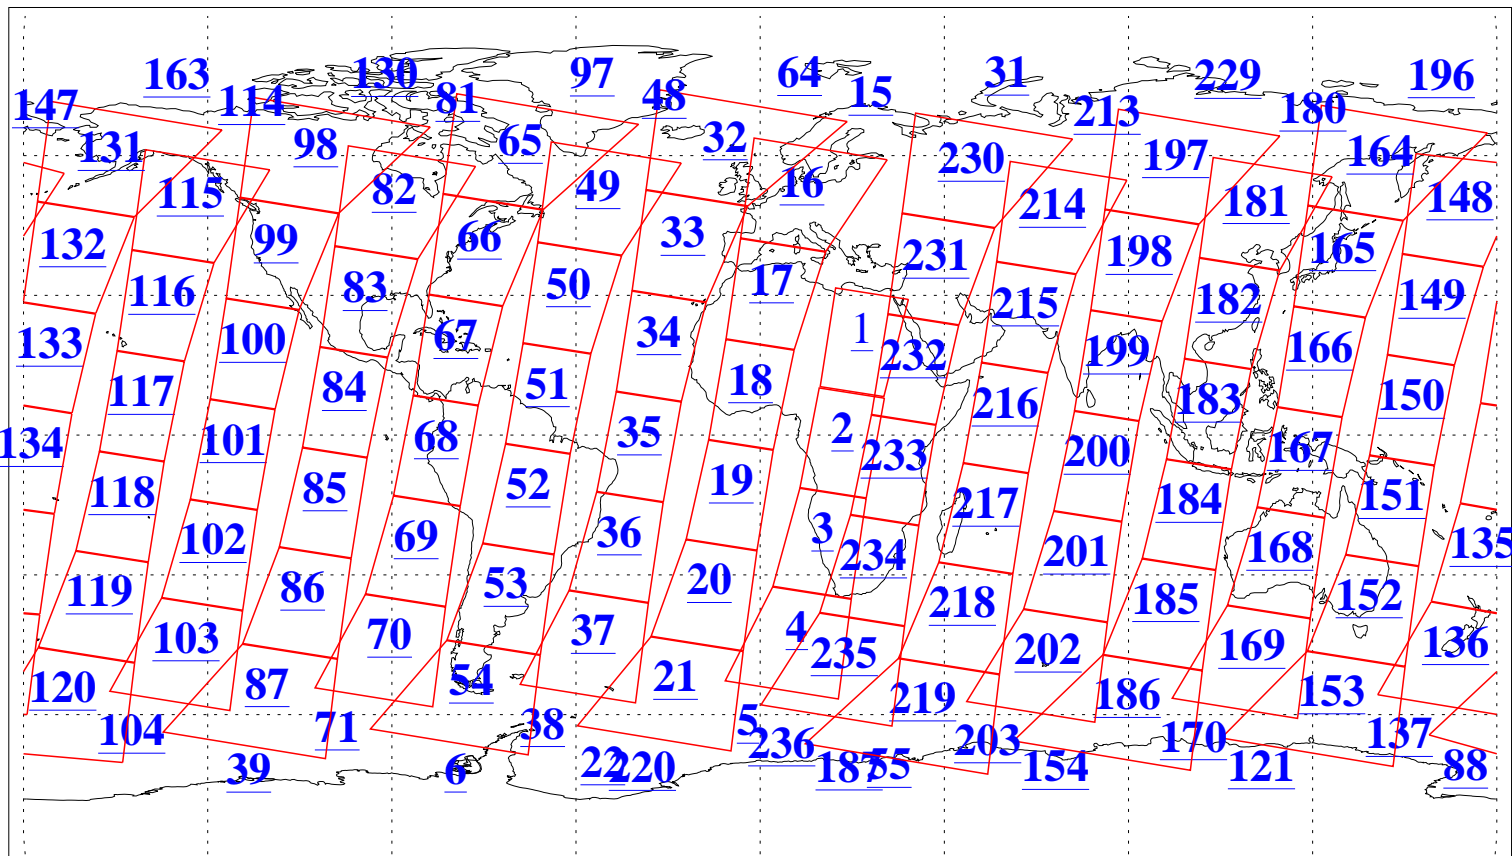

L1B Availability
 AMSU Granules: 240
 HSB Granules: 0
 AIRS Granules: 239

5 Jul 2020
 DoY 187
 Aqua Day 6637
 Granules: 1 to 120

Granules: 121 to 240

Legend: AMSU Available, *HSB Available*, AIRS Available

L1B Availability
 AMSU Granules: 240
 HSB Granules: 0
 AIRS Granules: 239

5 Jul 2020
 DoY 187
 Aqua Day 6637
 Ascending Granules

Descending Granules

Legend: AMSU Available, *HSB Available*, AIRS Available

L1B Availability
 AMSU Granules: 240
 HSB Granules: 0
 AIRS Granules: 239

5 Jul 2020
 DoY 187
 Aqua Day 6637

Northern Hemisphere Granules

Southern Hemisphere Granules

Legend: AMSU Available, HSB Available, **AIRS Available**