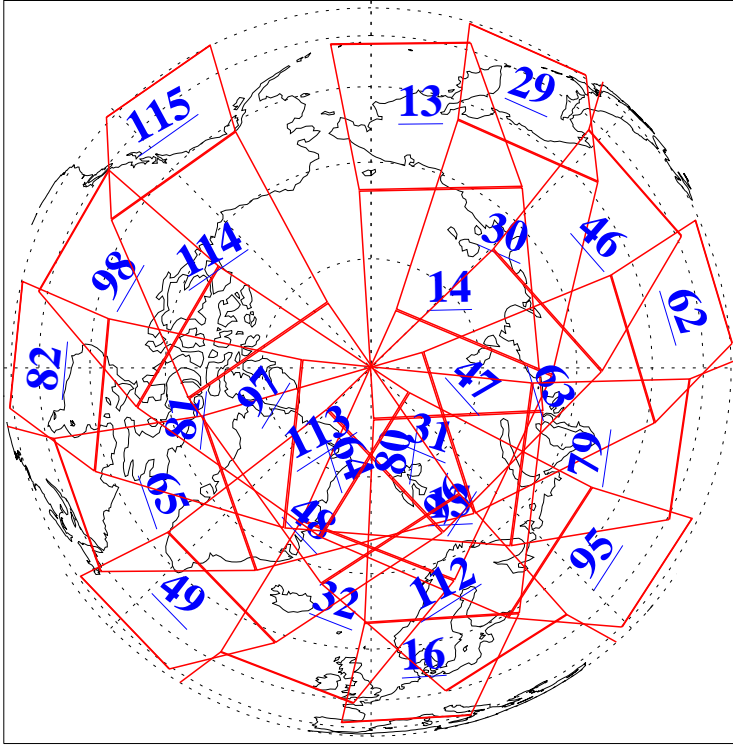

L1B Availability
 AMSU Granules: 240
 HSB Granules: 0
 AIRS Granules: 239

5 Jul 2020
 DoY 187
 Aqua Day 6637
 Granules: 1 to 120

Granules: 121 to 240

Legend: AMSU Available, *HSB Available*, AIRS Available

L1B Availability
 AMSU Granules: 240
 HSB Granules: 0
 AIRS Granules: 239

5 Jul 2020
 DoY 187
 Aqua Day 6637
 Ascending Granules

Descending Granules

Legend: AMSU Available, *HSB Available*, AIRS Available

L1B Availability
 AMSU Granules: 240
 HSB Granules: 0
 AIRS Granules: 239

5 Jul 2020
 DoY 187
 Aqua Day 6637

Northern Hemisphere Granules

Southern Hemisphere Granules

Legend: AMSU Available, HSB Available, **AIRS Available**