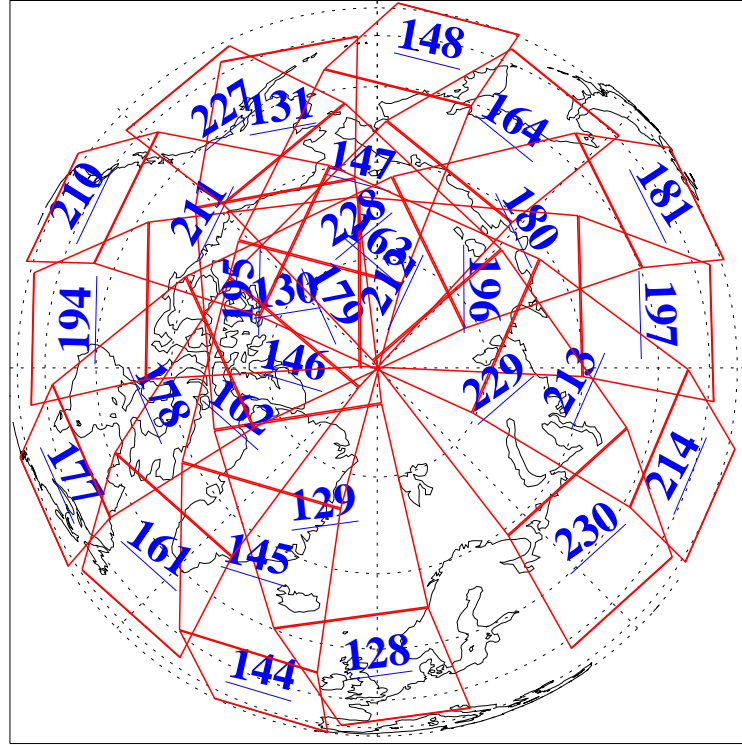

L1B Availability
 AMSU Granules: 240
 HSB Granules: 0
 AIRS Granules: 239

5 Jul 2020
 DoY 187
 Aqua Day 6637
 Ascending Granules

Descending Granules

Legend: AMSU Available, *HSB Available*, AIRS Available

L1B Availability
 AMSU Granules: 240
 HSB Granules: 0
 AIRS Granules: 239

5 Jul 2020
 DoY 187
 Aqua Day 6637

Northern Hemisphere Granules

Southern Hemisphere Granules

Legend: AMSU Available, HSB Available, **AIRS Available**