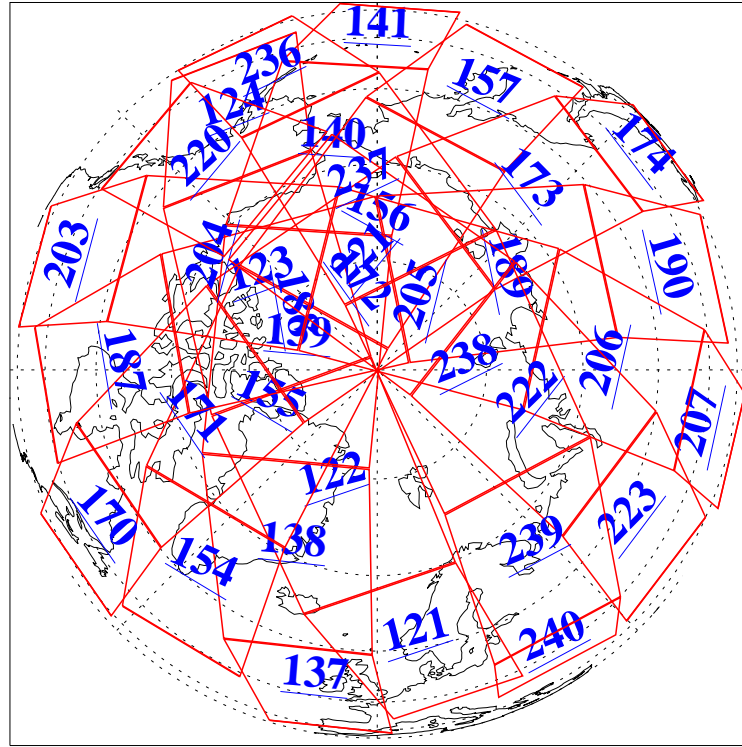

4 Jul 2020
DoY 186
Aqua Day 6636

Ascending Granules

Descending Granules

Legend: AMSU Available, HSB Available, AIRS Available

L1B Availability
 AMSU Granules: 240
 HSB Granules: 0
 AIRS Granules: 240

4 Jul 2020
 DoY 186
 Aqua Day 6636

Northern Hemisphere Granules

Southern Hemisphere Granules

Legend: AMSU Available, HSB Available, **AIRS Available**