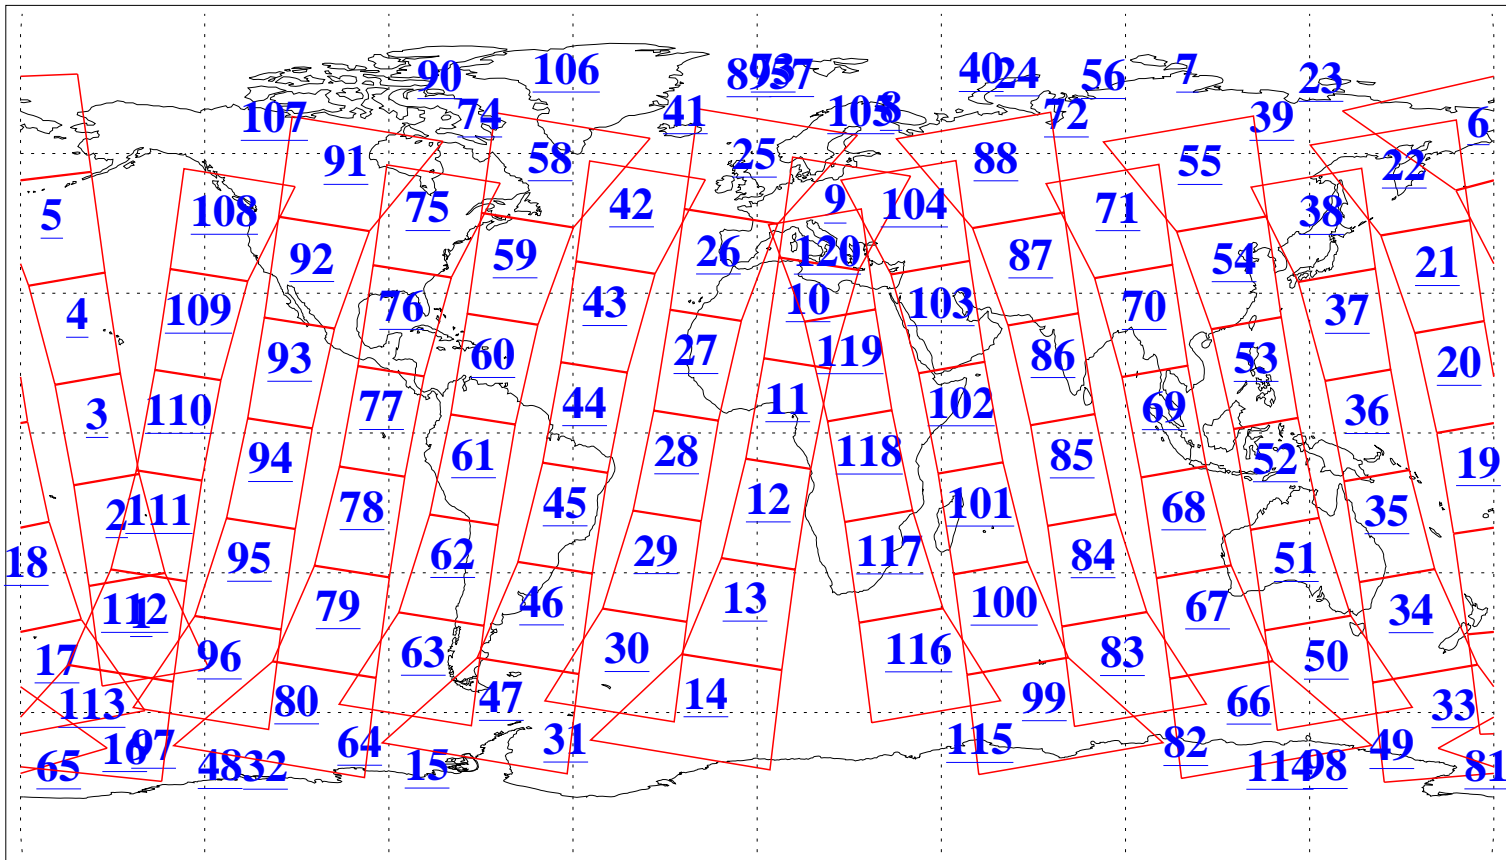

L1B Availability
AMSU Granules: 240
HSB Granules: 0
AIRS Granules: 240

4 Jul 2020
DoY 186
Aqua Day 6636
Granules: 1 to 120

Granules: 121 to 240

Legend: AMSU Available, *HSB Available*, *AIRS Available*

L1B Availability
AMSU Granules: 240
HSB Granules: 0
AIRS Granules: 240

4 Jul 2020
DoY 186
Aqua Day 6636

Ascending Granules

Descending Granules

Legend: AMSU Available, HSB Available, AIRS Available

L1B Availability
 AMSU Granules: 240
 HSB Granules: 0
 AIRS Granules: 240

4 Jul 2020
 DoY 186
 Aqua Day 6636

Northern Hemisphere Granules

Southern Hemisphere Granules

Legend: AMSU Available, HSB Available, **AIRS Available**