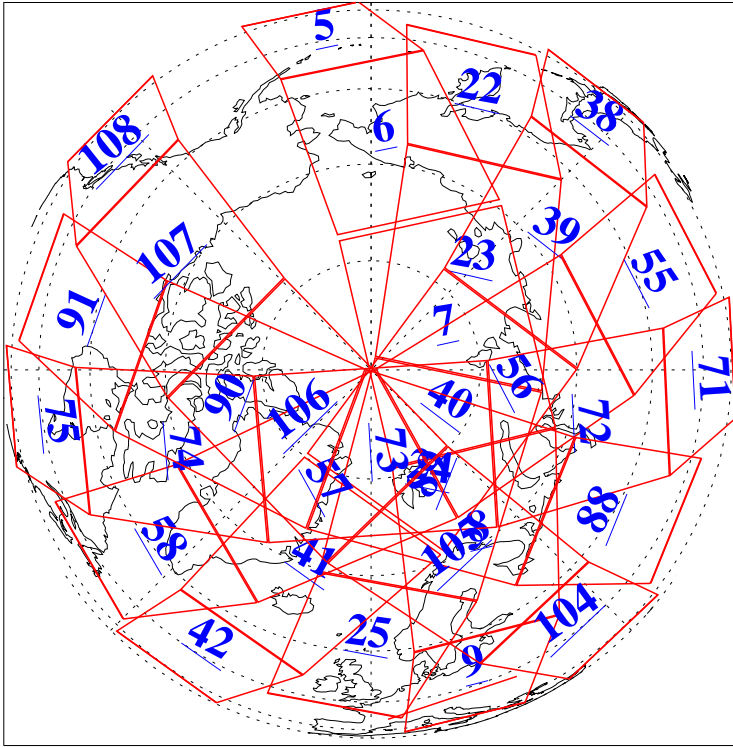

L1B Availability
AMSU Granules: 240
HSB Granules: 0
AIRS Granules: 240

4 Jul 2020
DoY 186
Aqua Day 6636
Granules: 1 to 120

Granules: 121 to 240

Legend: AMSU Available, *HSB Available*, *AIRS Available*

L1B Availability
AMSU Granules: 240
HSB Granules: 0
AIRS Granules: 240

4 Jul 2020
DoY 186
Aqua Day 6636

Ascending Granules

Descending Granules

Legend: AMSU Available, HSB Available, AIRS Available

L1B Availability
 AMSU Granules: 240
 HSB Granules: 0
 AIRS Granules: 240

4 Jul 2020
 DoY 186
 Aqua Day 6636

Northern Hemisphere Granules

Southern Hemisphere Granules

Legend: AMSU Available, HSB Available, **AIRS Available**