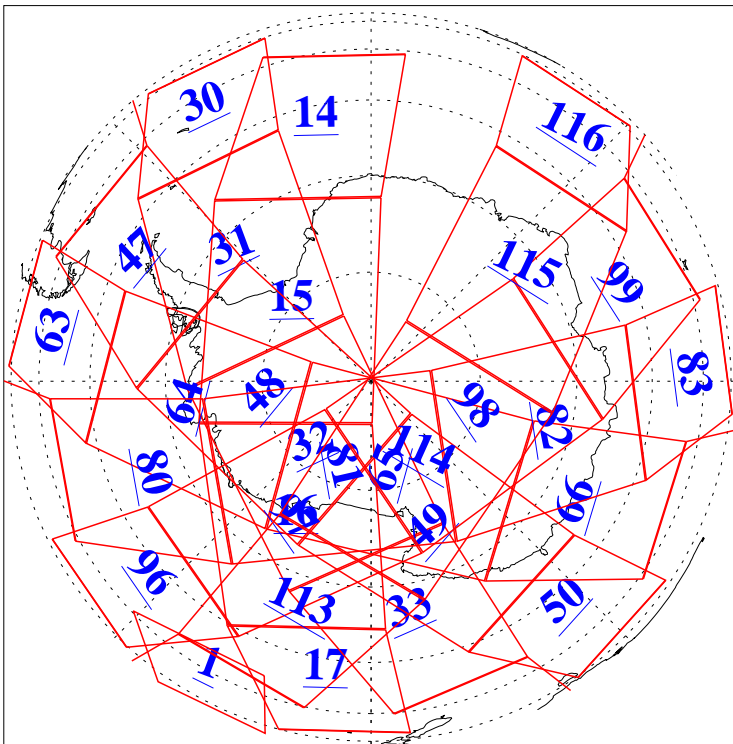

L1B Availability
AMSU Granules: 240
HSB Granules: 0
AIRS Granules: 240

4 Jul 2020
DoY 186
Aqua Day 6636
Granules: 1 to 120

Granules: 121 to 240

Legend: AMSU Available, *HSB Available*, *AIRS Available*

L1B Availability
AMSU Granules: 240
HSB Granules: 0
AIRS Granules: 240

4 Jul 2020
DoY 186
Aqua Day 6636

Ascending Granules

Descending Granules

Legend: AMSU Available, HSB Available, AIRS Available

L1B Availability
 AMSU Granules: 240
 HSB Granules: 0
 AIRS Granules: 240

4 Jul 2020
 DoY 186
 Aqua Day 6636

Northern Hemisphere Granules

Southern Hemisphere Granules

Legend: AMSU Available, HSB Available, **AIRS Available**