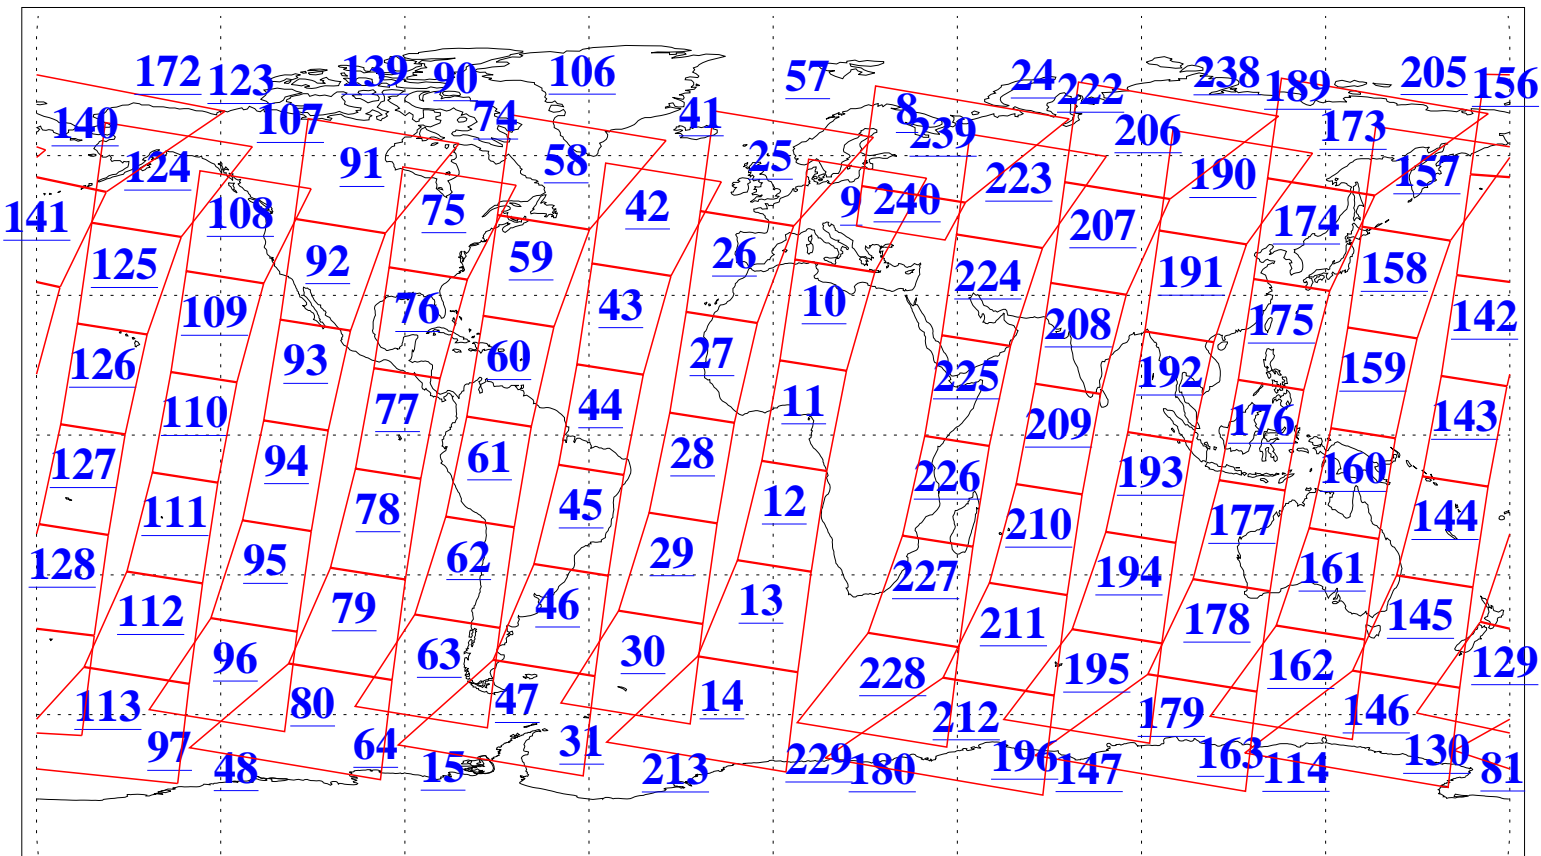

L1B Availability
AMSU Granules: 240
HSB Granules: 0
AIRS Granules: 240

4 Jul 2020
DoY 186
Aqua Day 6636
Granules: 1 to 120

Granules: 121 to 240

Legend: AMSU Available, *HSB Available*, *AIRS Available*

L1B Availability
AMSU Granules: 240
HSB Granules: 0
AIRS Granules: 240

4 Jul 2020
DoY 186
Aqua Day 6636

Ascending Granules

Descending Granules

Legend: AMSU Available, HSB Available, AIRS Available

L1B Availability
 AMSU Granules: 240
 HSB Granules: 0
 AIRS Granules: 240

4 Jul 2020
 DoY 186
 Aqua Day 6636

Northern Hemisphere Granules

Southern Hemisphere Granules

Legend: AMSU Available, HSB Available, **AIRS Available**