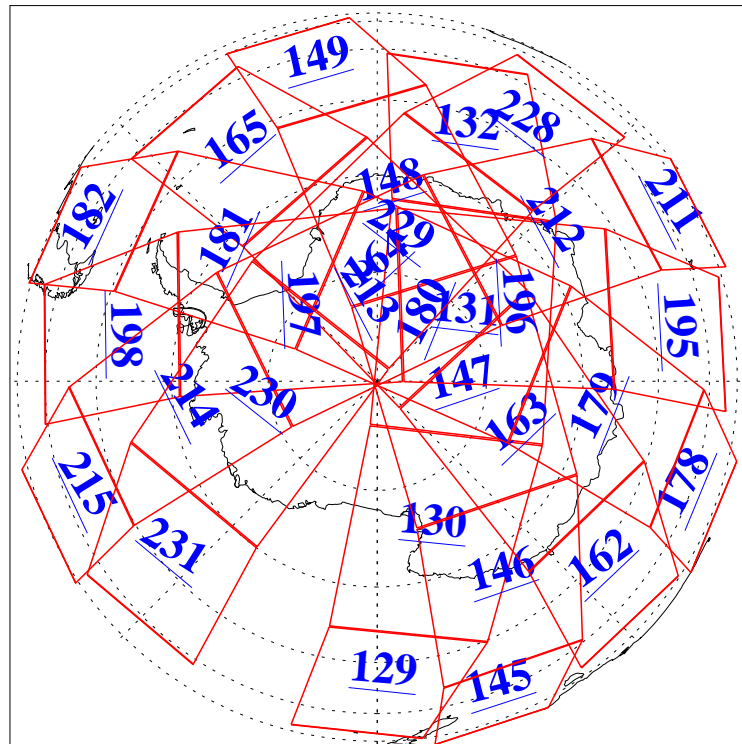

L1B Availability
AMSU Granules: 240
HSB Granules: 0
AIRS Granules: 240

4 Jul 2020
DoY 186
Aqua Day 6636
Granules: 1 to 120

Granules: 121 to 240

Legend: AMSU Available, *HSB Available*, *AIRS Available*

L1B Availability
AMSU Granules: 240
HSB Granules: 0
AIRS Granules: 240

4 Jul 2020
DoY 186
Aqua Day 6636

Ascending Granules

Descending Granules

Legend: AMSU Available, HSB Available, AIRS Available

L1B Availability
 AMSU Granules: 240
 HSB Granules: 0
 AIRS Granules: 240

4 Jul 2020
 DoY 186
 Aqua Day 6636

Northern Hemisphere Granules

Southern Hemisphere Granules

Legend: AMSU Available, HSB Available, **AIRS Available**