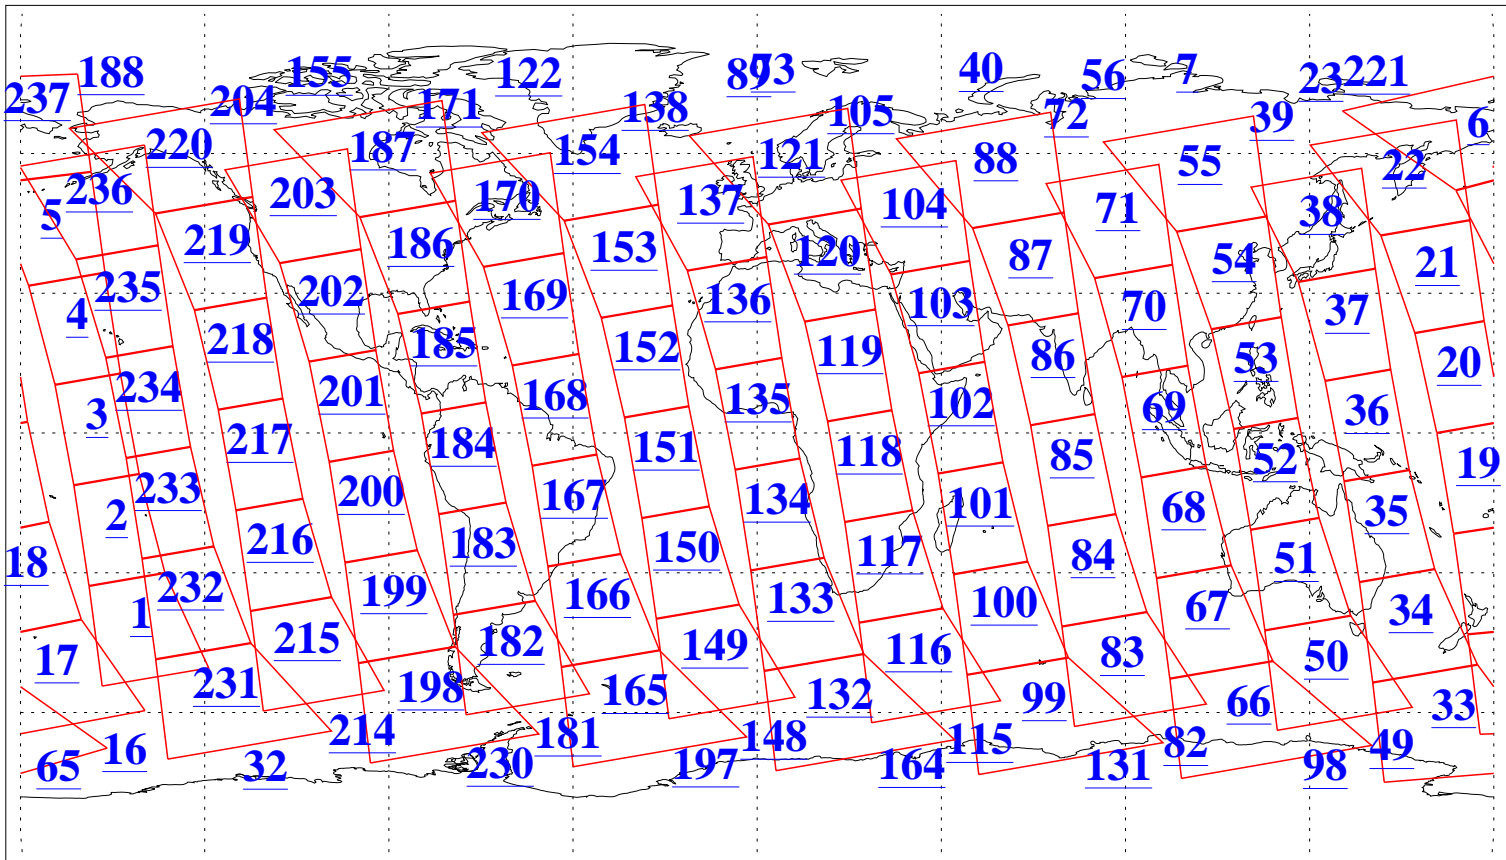

L1B Availability
AMSU Granules: 240
HSB Granules: 0
AIRS Granules: 240

4 Jul 2020
DoY 186
Aqua Day 6636
Granules: 1 to 120

Granules: 121 to 240

Legend: AMSU Available, *HSB Available*, *AIRS Available*

L1B Availability
AMSU Granules: 240
HSB Granules: 0
AIRS Granules: 240

4 Jul 2020
DoY 186
Aqua Day 6636

Ascending Granules

Descending Granules

Legend: AMSU Available, HSB Available, AIRS Available

L1B Availability
 AMSU Granules: 240
 HSB Granules: 0
 AIRS Granules: 240

4 Jul 2020
 DoY 186
 Aqua Day 6636

Northern Hemisphere Granules

Southern Hemisphere Granules

Legend: AMSU Available, HSB Available, **AIRS Available**