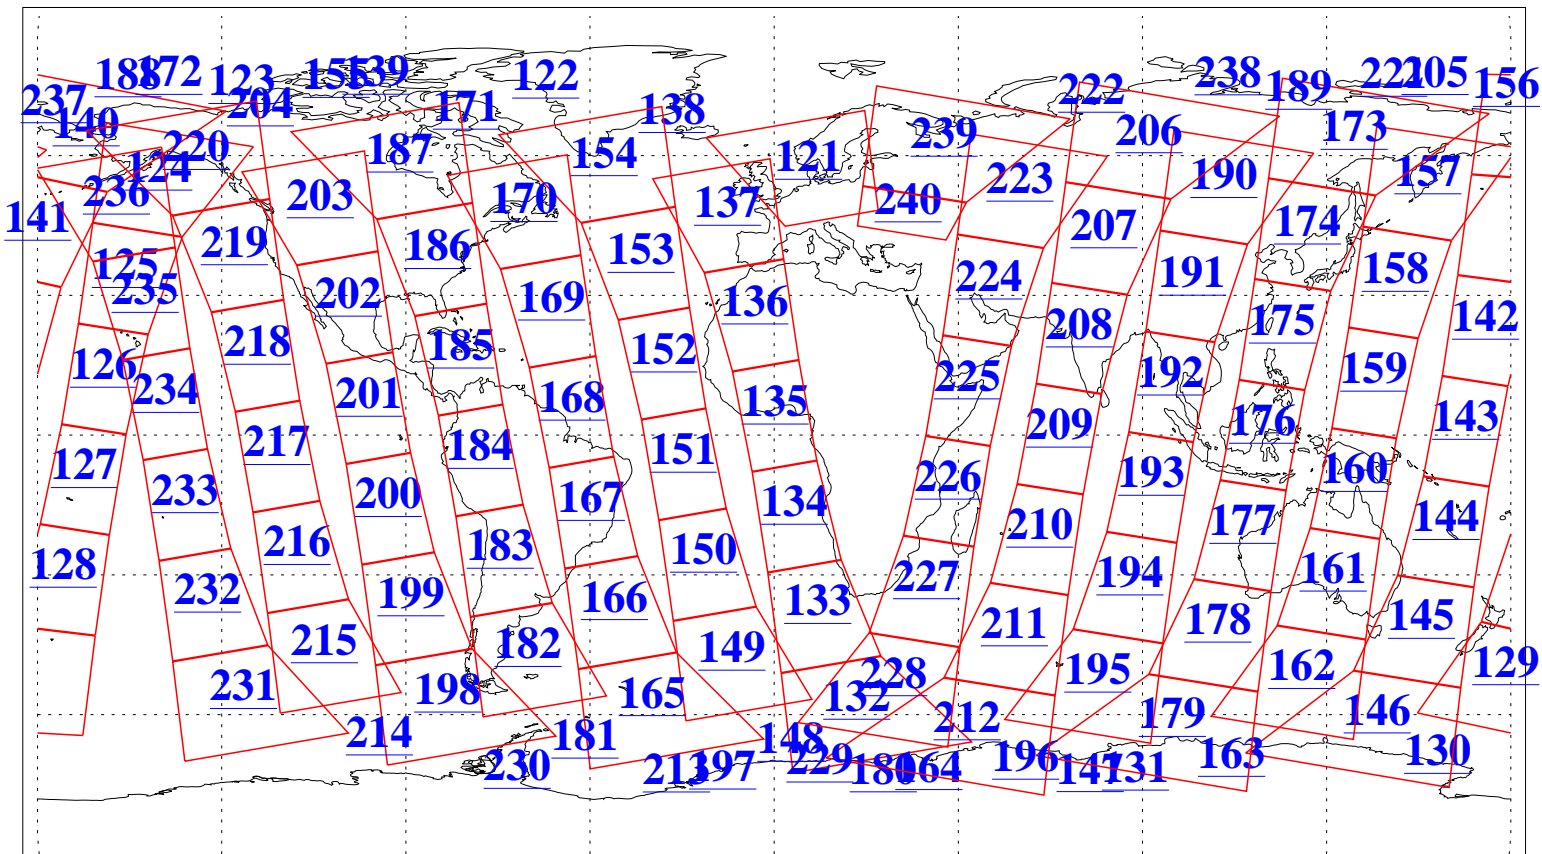

L1B Availability
AMSU Granules: 240
HSB Granules: 0
AIRS Granules: 240

4 Jul 2020
DoY 186
Aqua Day 6636
Granules: 1 to 120

Granules: 121 to 240

Legend: AMSU Available, *HSB Available*, *AIRS Available*

L1B Availability
AMSU Granules: 240
HSB Granules: 0
AIRS Granules: 240

4 Jul 2020
DoY 186
Aqua Day 6636

Ascending Granules

Descending Granules

Legend: AMSU Available, HSB Available, AIRS Available

L1B Availability
 AMSU Granules: 240
 HSB Granules: 0
 AIRS Granules: 240

4 Jul 2020
 DoY 186
 Aqua Day 6636

Northern Hemisphere Granules

Southern Hemisphere Granules

Legend: AMSU Available, HSB Available, **AIRS Available**