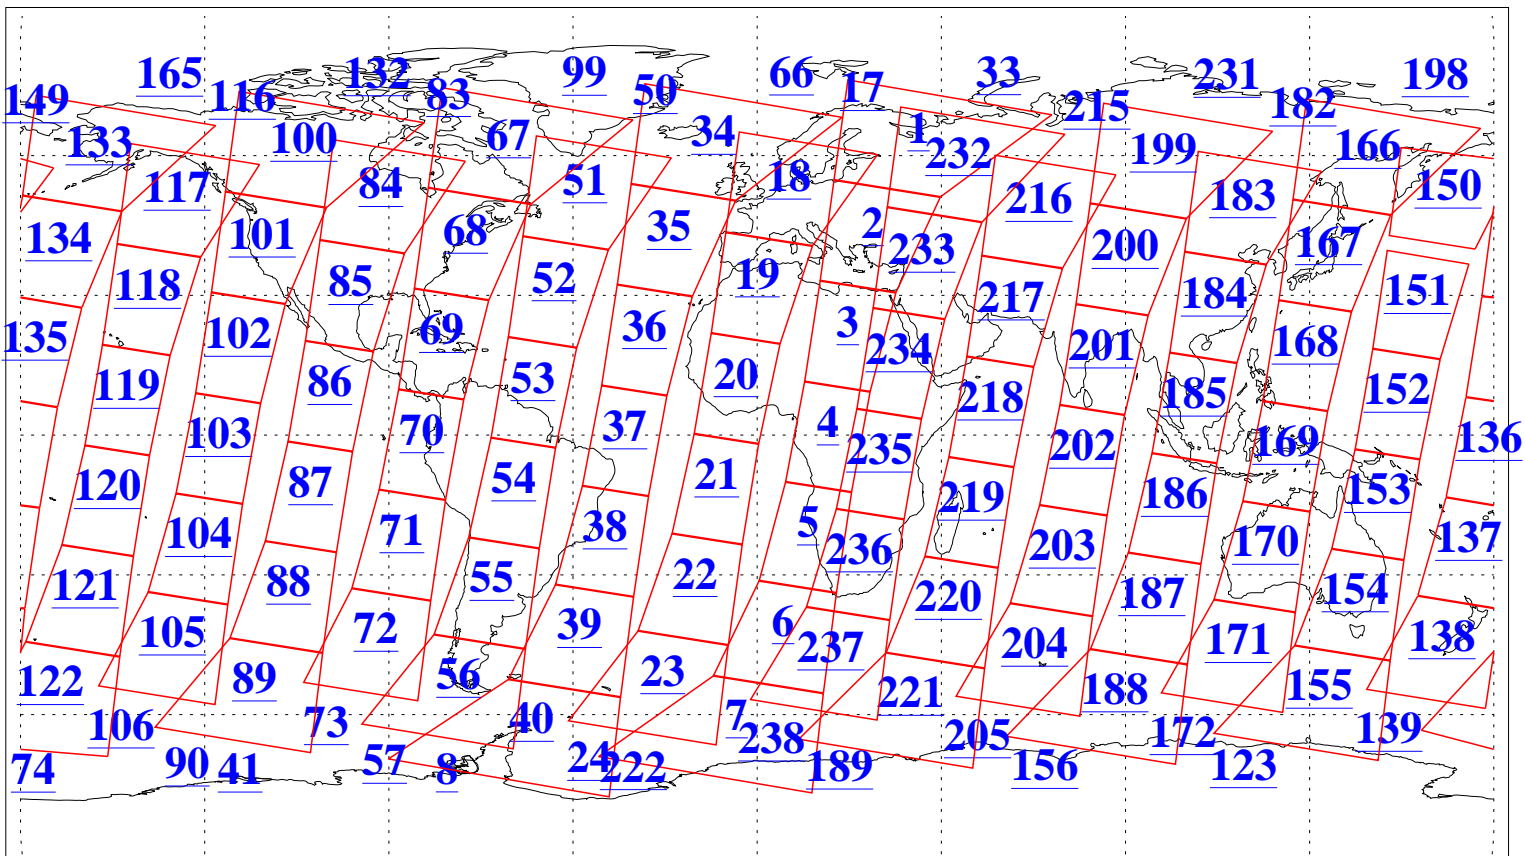

L1B Availability  
 AMSU Granules: 240  
 HSB Granules: 0  
 AIRS Granules: 240

3 Jul 2020  
 DoY 185  
 Aqua Day 6635  
 Granules: 1 to 120

Granules: 121 to 240

Legend: AMSU Available, HSB Available, AIRS Available

L1B Availability  
AMSU Granules: 240  
HSB Granules: 0  
AIRS Granules: 240

3 Jul 2020  
DoY 185  
Aqua Day 6635

Ascending Granules

Descending Granules

Legend: AMSU Available, *HSB Available*, *AIRS Available*

L1B Availability  
 AMSU Granules: 240  
 HSB Granules: 0  
 AIRS Granules: 240

3 Jul 2020  
 DoY 185  
 Aqua Day 6635

Northern Hemisphere Granules

Southern Hemisphere Granules

Legend: AMSU Available, HSB Available, **AIRS Available**