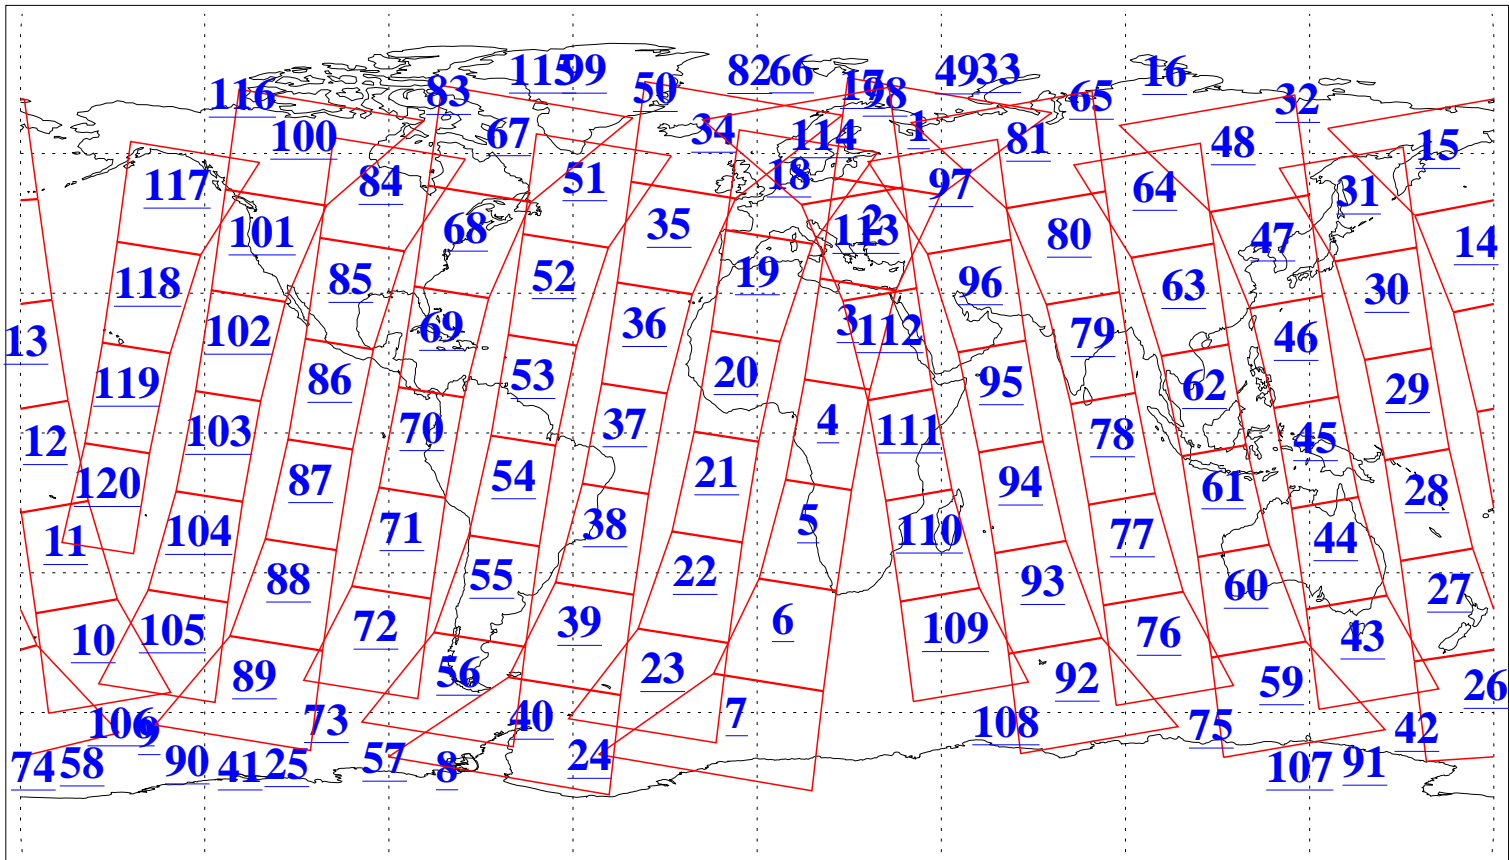

L1B Availability  
 AMSU Granules: 240  
 HSB Granules: 0  
 AIRS Granules: 240

3 Jul 2020  
 DoY 185  
 Aqua Day 6635  
 Granules: 1 to 120

Granules: 121 to 240

Legend: AMSU Available, HSB Available, AIRS Available

L1B Availability  
AMSU Granules: 240  
HSB Granules: 0  
AIRS Granules: 240

3 Jul 2020  
DoY 185  
Aqua Day 6635

Ascending Granules

Descending Granules

Legend: AMSU Available, *HSB Available*, *AIRS Available*

L1B Availability  
 AMSU Granules: 240  
 HSB Granules: 0  
 AIRS Granules: 240

3 Jul 2020  
 DoY 185  
 Aqua Day 6635

Northern Hemisphere Granules

Southern Hemisphere Granules

Legend: AMSU Available, HSB Available, **AIRS Available**