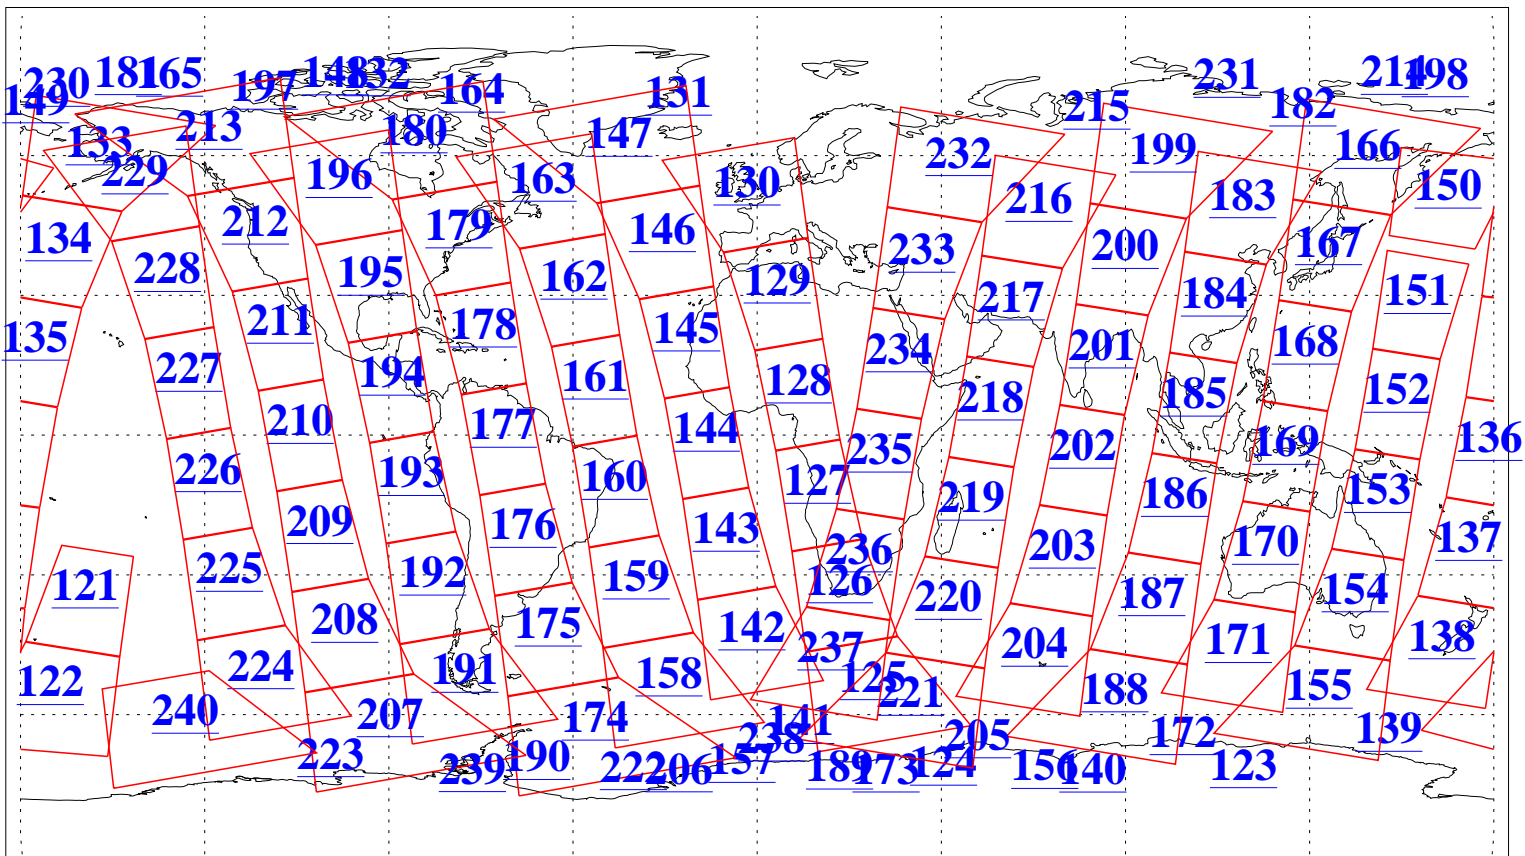

L1B Availability  
 AMSU Granules: 240  
 HSB Granules: 0  
 AIRS Granules: 240

3 Jul 2020  
 DoY 185  
 Aqua Day 6635  
 Granules: 1 to 120

Granules: 121 to 240

Legend: AMSU Available, HSB Available, AIRS Available

L1B Availability  
AMSU Granules: 240  
HSB Granules: 0  
AIRS Granules: 240

3 Jul 2020  
DoY 185  
Aqua Day 6635

Ascending Granules

Descending Granules

Legend: AMSU Available, *HSB Available*, *AIRS Available*

L1B Availability  
 AMSU Granules: 240  
 HSB Granules: 0  
 AIRS Granules: 240

3 Jul 2020  
 DoY 185  
 Aqua Day 6635

Northern Hemisphere Granules

Southern Hemisphere Granules

Legend: AMSU Available, HSB Available, **AIRS Available**