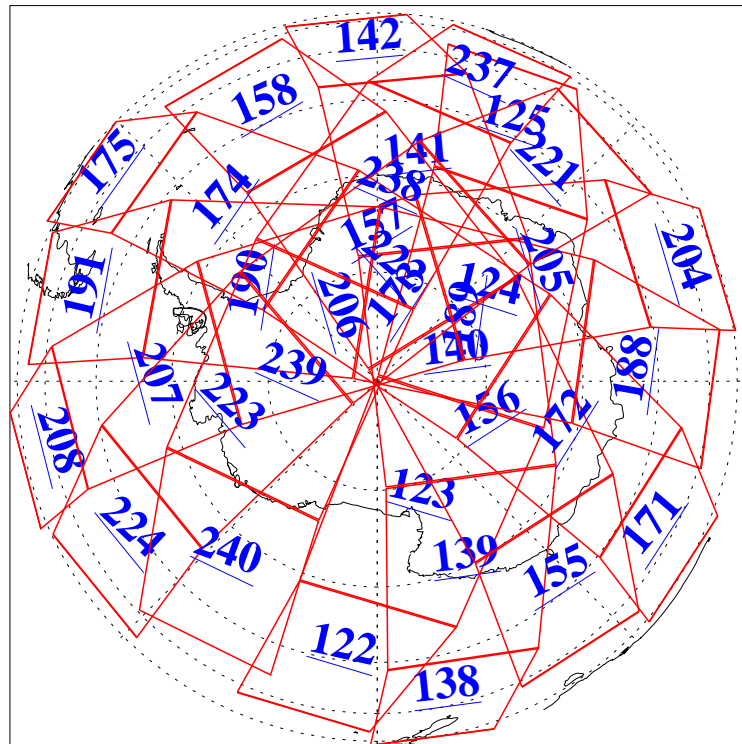

L1B Availability  
 AMSU Granules: 240  
 HSB Granules: 0  
 AIRS Granules: 240

3 Jul 2020  
 DoY 185  
 Aqua Day 6635  
 Granules: 1 to 120

Granules: 121 to 240

Legend: AMSU Available, HSB Available, AIRS Available

L1B Availability  
AMSU Granules: 240  
HSB Granules: 0  
AIRS Granules: 240

3 Jul 2020  
DoY 185  
Aqua Day 6635

Ascending Granules

Descending Granules

Legend: AMSU Available, *HSB Available*, *AIRS Available*

L1B Availability  
 AMSU Granules: 240  
 HSB Granules: 0  
 AIRS Granules: 240

3 Jul 2020  
 DoY 185  
 Aqua Day 6635

Northern Hemisphere Granules

Southern Hemisphere Granules

Legend: AMSU Available, HSB Available, **AIRS Available**