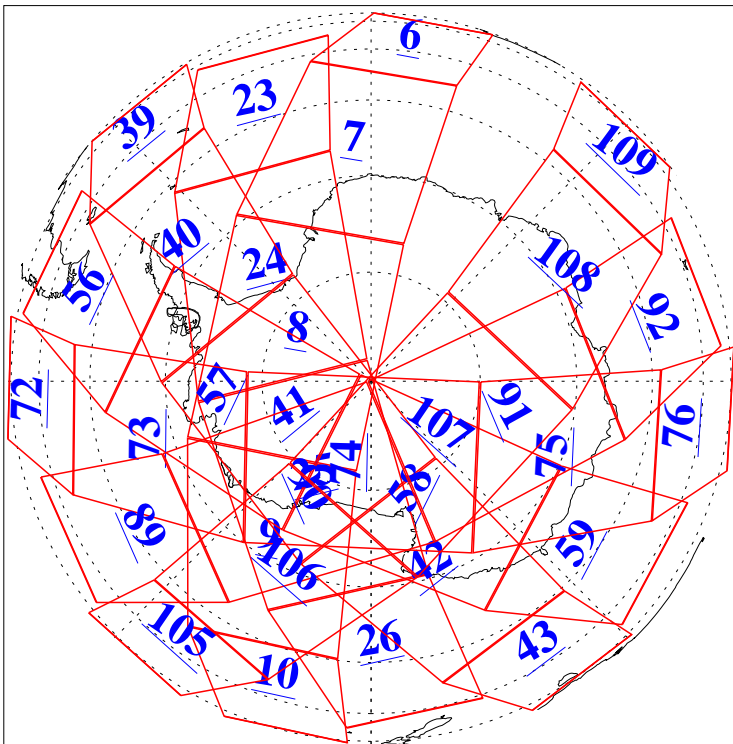

L1B Availability  
 AMSU Granules: 240  
 HSB Granules: 0  
 AIRS Granules: 240

3 Jul 2020  
 DoY 185  
 Aqua Day 6635  
 Granules: 1 to 120

Granules: 121 to 240

Legend: AMSU Available, HSB Available, AIRS Available

L1B Availability  
AMSU Granules: 240  
HSB Granules: 0  
AIRS Granules: 240

3 Jul 2020  
DoY 185  
Aqua Day 6635

Ascending Granules

Descending Granules

Legend: AMSU Available, *HSB Available*, *AIRS Available*

L1B Availability  
 AMSU Granules: 240  
 HSB Granules: 0  
 AIRS Granules: 240

3 Jul 2020  
 DoY 185  
 Aqua Day 6635

Northern Hemisphere Granules

Southern Hemisphere Granules

Legend: AMSU Available, HSB Available, **AIRS Available**