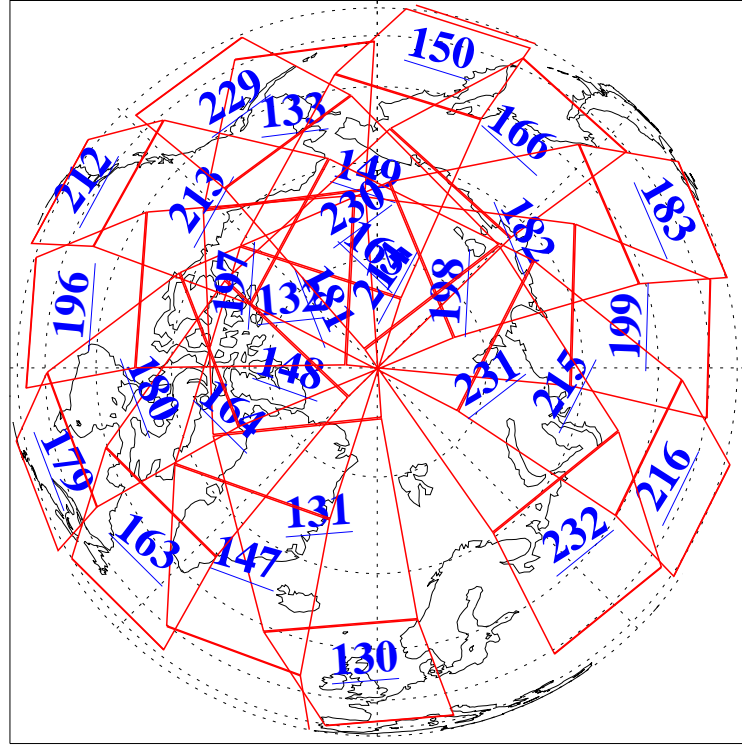

L1B Availability  
AMSU Granules: 240  
HSB Granules: 0  
AIRS Granules: 240

3 Jul 2020  
DoY 185  
Aqua Day 6635

Ascending Granules

Descending Granules

Legend: AMSU Available, *HSB Available*, *AIRS Available*

L1B Availability  
 AMSU Granules: 240  
 HSB Granules: 0  
 AIRS Granules: 240

3 Jul 2020  
 DoY 185  
 Aqua Day 6635

Northern Hemisphere Granules

Southern Hemisphere Granules

Legend: AMSU Available, HSB Available, **AIRS Available**