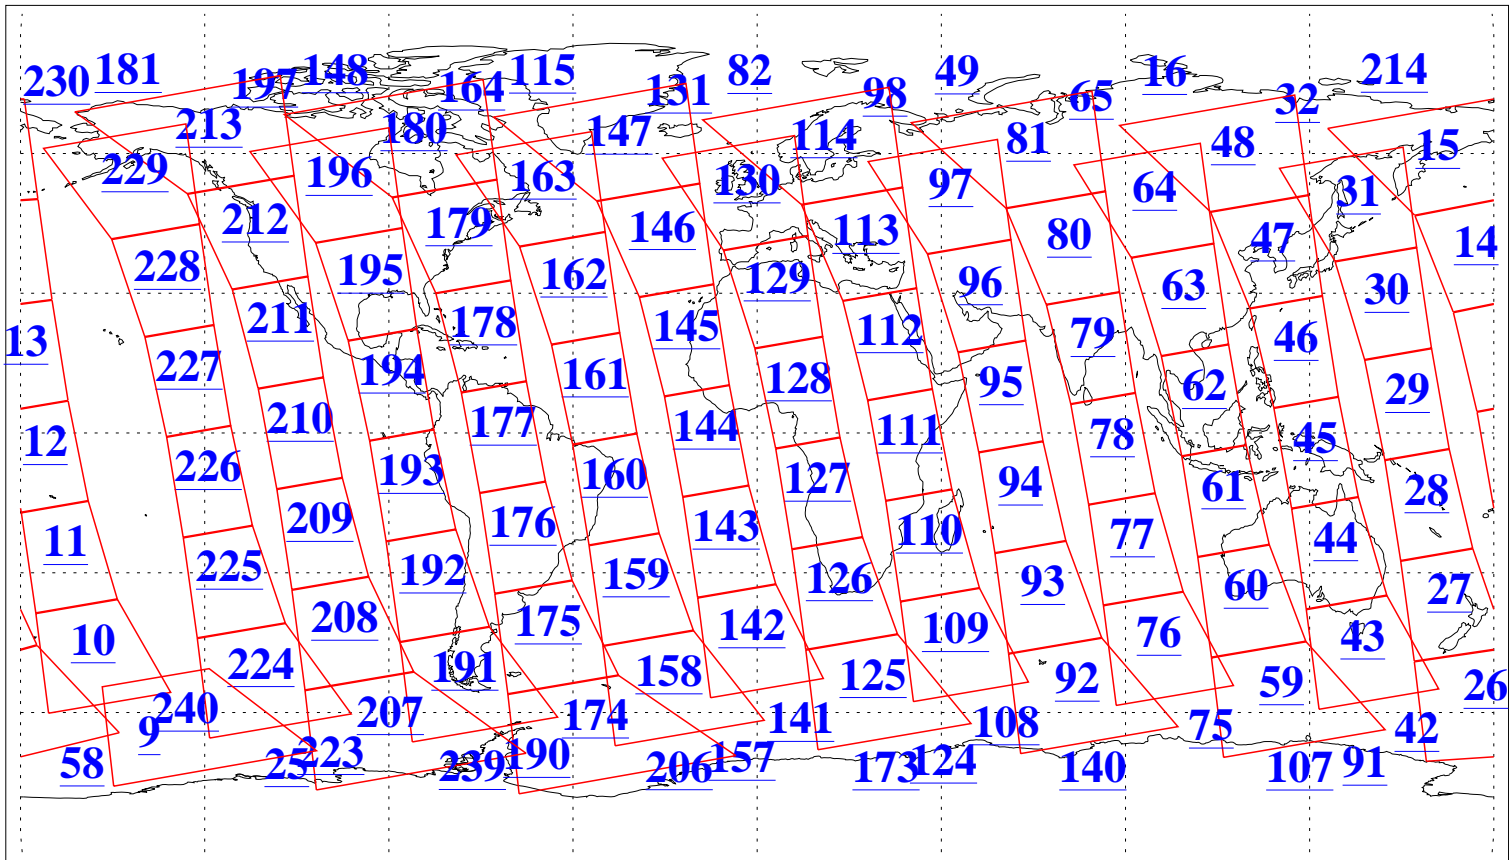

L1B Availability  
 AMSU Granules: 240  
 HSB Granules: 0  
 AIRS Granules: 240

3 Jul 2020  
 DoY 185  
 Aqua Day 6635  
 Granules: 1 to 120

Granules: 121 to 240

Legend: AMSU Available, HSB Available, AIRS Available

L1B Availability  
AMSU Granules: 240  
HSB Granules: 0  
AIRS Granules: 240

3 Jul 2020  
DoY 185  
Aqua Day 6635

Ascending Granules

Descending Granules

Legend: AMSU Available, *HSB Available*, *AIRS Available*

L1B Availability  
 AMSU Granules: 240  
 HSB Granules: 0  
 AIRS Granules: 240

3 Jul 2020  
 DoY 185  
 Aqua Day 6635

Northern Hemisphere Granules

Southern Hemisphere Granules

Legend: AMSU Available, HSB Available, **AIRS Available**