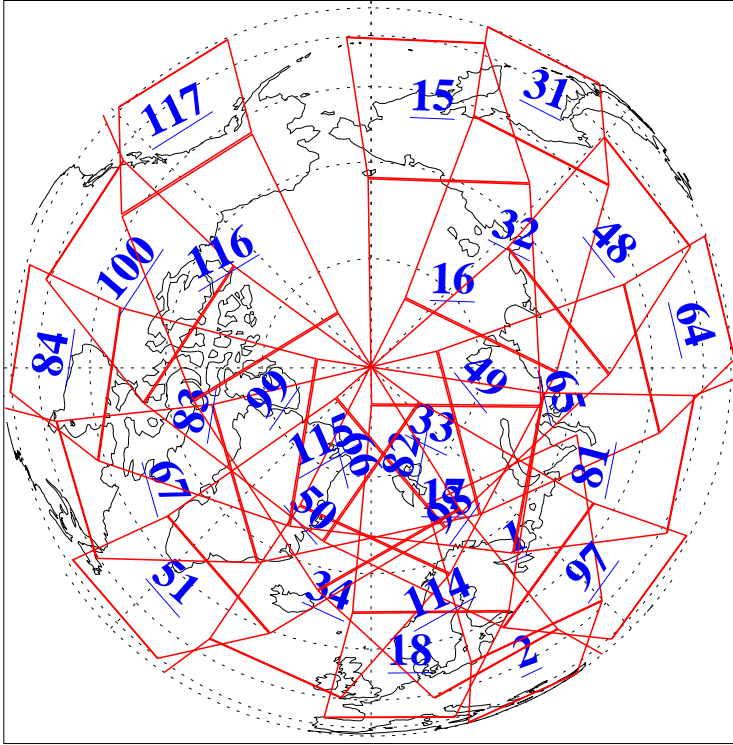

L1B Availability  
 AMSU Granules: 240  
 HSB Granules: 0  
 AIRS Granules: 240

3 Jul 2020  
 DoY 185  
 Aqua Day 6635  
 Granules: 1 to 120

Granules: 121 to 240

Legend: AMSU Available, HSB Available, AIRS Available

L1B Availability  
AMSU Granules: 240  
HSB Granules: 0  
AIRS Granules: 240

3 Jul 2020  
DoY 185  
Aqua Day 6635

Ascending Granules

Descending Granules

Legend: AMSU Available, *HSB Available*, *AIRS Available*

L1B Availability  
 AMSU Granules: 240  
 HSB Granules: 0  
 AIRS Granules: 240

3 Jul 2020  
 DoY 185  
 Aqua Day 6635

Northern Hemisphere Granules

Southern Hemisphere Granules

Legend: AMSU Available, HSB Available, **AIRS Available**