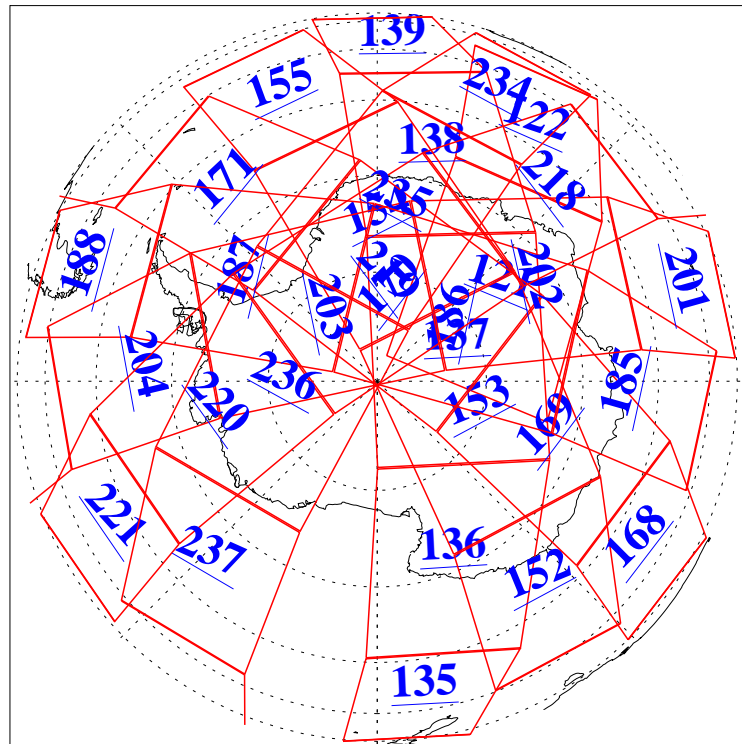

L1B Availability  
AMSU Granules: 240  
HSB Granules: 0  
AIRS Granules: 236

28 Jun 2020  
DoY 180  
Aqua Day 6630  
Ascending Granules

Descending Granules

Legend: AMSU Available, *HSB Available*, *AIRS Available*

L1B Availability  
 AMSU Granules: 240  
 HSB Granules: 0  
 AIRS Granules: 236

28 Jun 2020  
 DoY 180  
 Aqua Day 6630

Northern Hemisphere Granules

Southern Hemisphere Granules

Legend: AMSU Available, HSB Available, **AIRS Available**