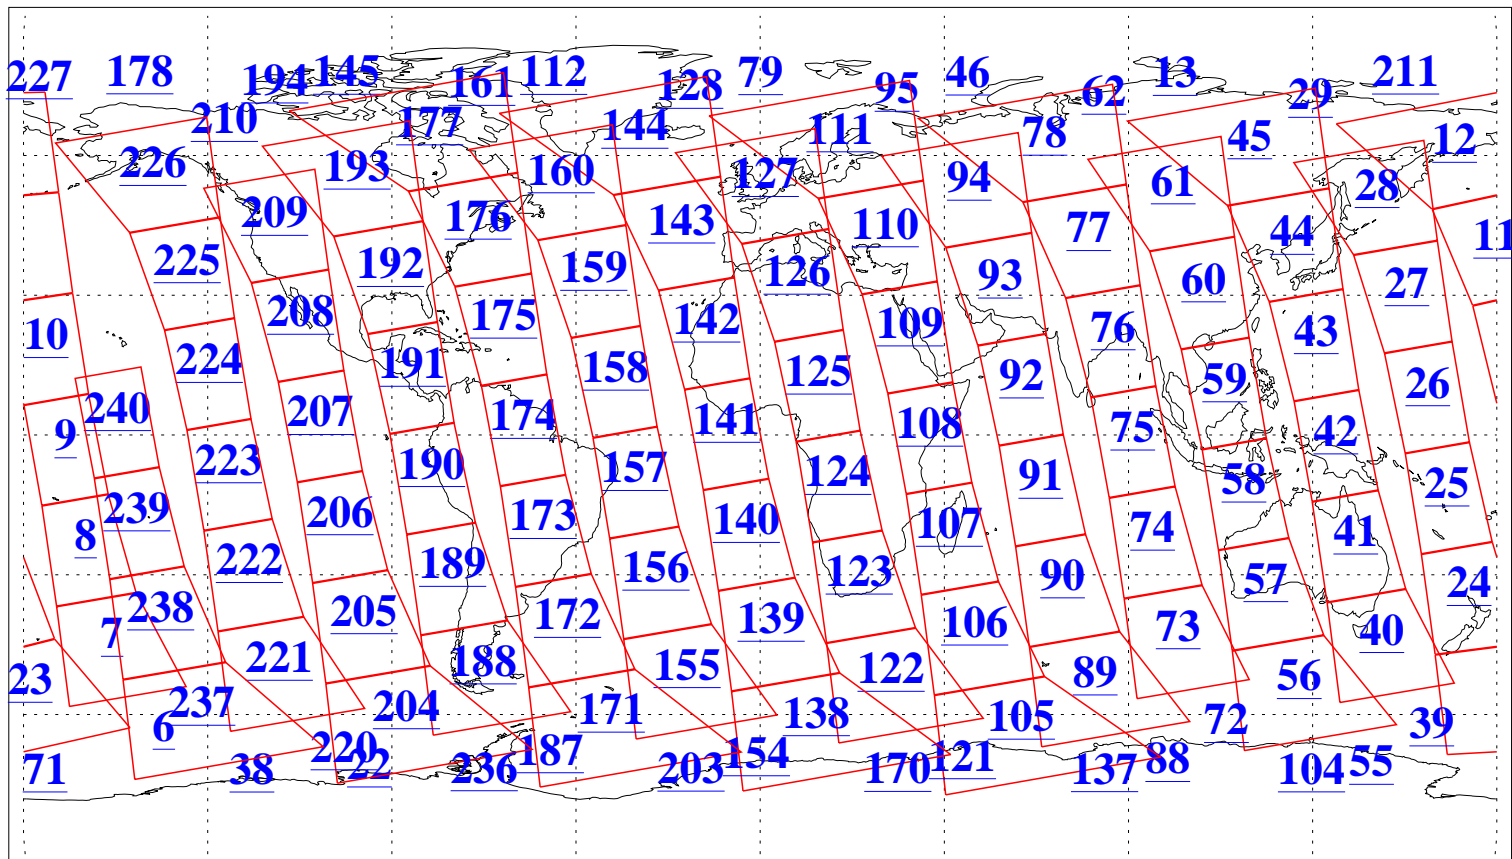

L1B Availability  
AMSU Granules: 240  
HSB Granules: 0  
AIRS Granules: 236

28 Jun 2020  
DoY 180  
Aqua Day 6630  
Granules: 1 to 120

Granules: 121 to 240

Legend: AMSU Available, *HSB Available*, *AIRS Available*

L1B Availability  
AMSU Granules: 240  
HSB Granules: 0  
AIRS Granules: 236

28 Jun 2020  
DoY 180  
Aqua Day 6630  
Ascending Granules

Descending Granules

Legend: AMSU Available, *HSB Available*, *AIRS Available*

L1B Availability  
 AMSU Granules: 240  
 HSB Granules: 0  
 AIRS Granules: 236

28 Jun 2020  
 DoY 180  
 Aqua Day 6630

Northern Hemisphere Granules

Southern Hemisphere Granules

Legend: AMSU Available, HSB Available, **AIRS Available**