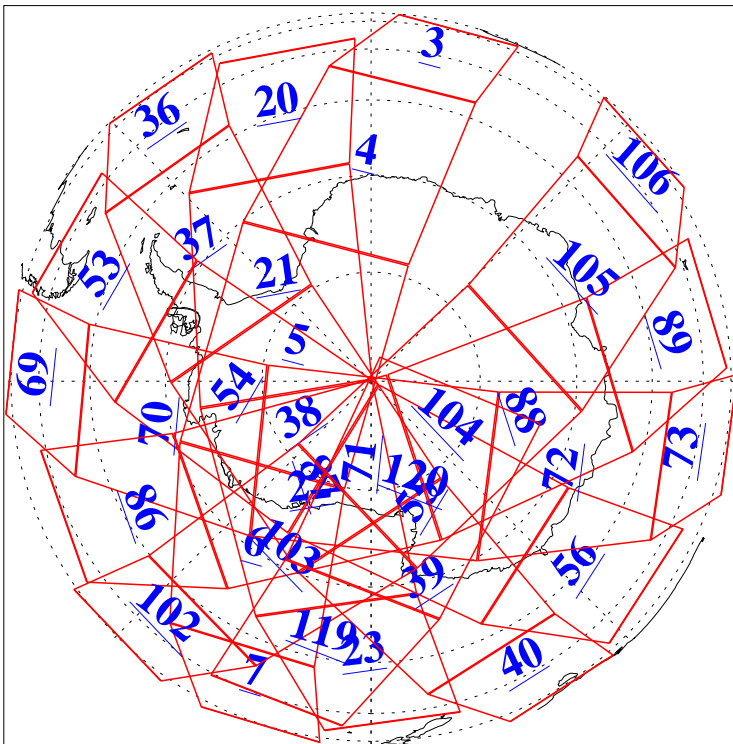

L1B Availability  
AMSU Granules: 240  
HSB Granules: 0  
AIRS Granules: 236

28 Jun 2020  
DoY 180  
Aqua Day 6630  
Granules: 1 to 120

Granules: 121 to 240

Legend: AMSU Available, *HSB Available*, *AIRS Available*

L1B Availability  
AMSU Granules: 240  
HSB Granules: 0  
AIRS Granules: 236

28 Jun 2020  
DoY 180  
Aqua Day 6630  
Ascending Granules

Descending Granules

Legend: AMSU Available, *HSB Available*, *AIRS Available*

L1B Availability  
 AMSU Granules: 240  
 HSB Granules: 0  
 AIRS Granules: 236

28 Jun 2020  
 DoY 180  
 Aqua Day 6630

Northern Hemisphere Granules

Southern Hemisphere Granules

Legend: AMSU Available, HSB Available, **AIRS Available**