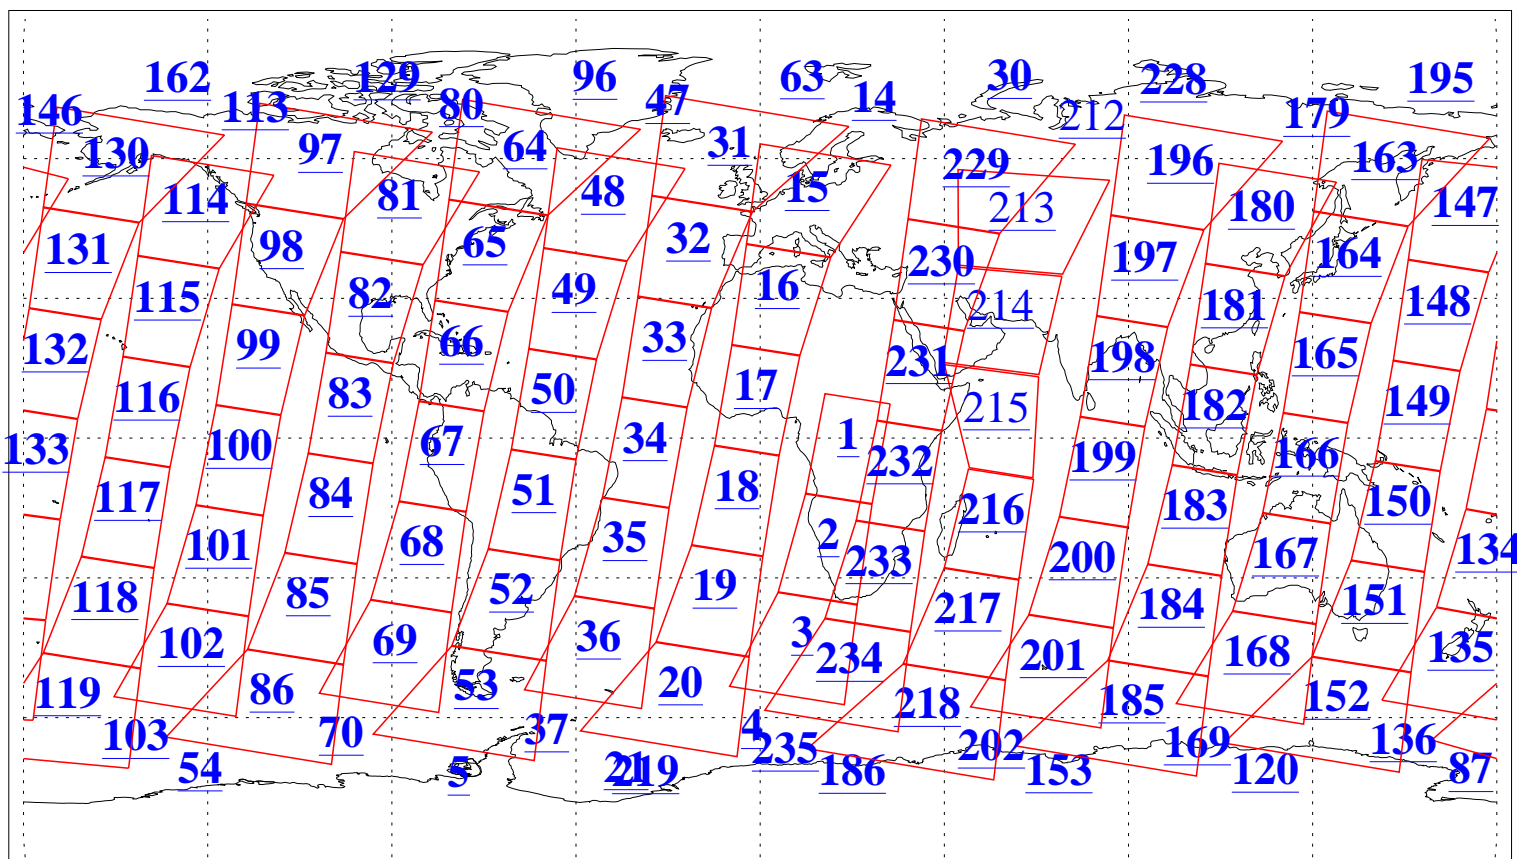

L1B Availability  
AMSU Granules: 240  
HSB Granules: 0  
AIRS Granules: 236

28 Jun 2020  
DoY 180  
Aqua Day 6630  
Granules: 1 to 120

Granules: 121 to 240

Legend: AMSU Available, *HSB Available*, *AIRS Available*

L1B Availability  
AMSU Granules: 240  
HSB Granules: 0  
AIRS Granules: 236

28 Jun 2020  
DoY 180  
Aqua Day 6630  
Ascending Granules

Descending Granules

Legend: AMSU Available, *HSB Available*, *AIRS Available*

L1B Availability  
 AMSU Granules: 240  
 HSB Granules: 0  
 AIRS Granules: 236

28 Jun 2020  
 DoY 180  
 Aqua Day 6630

Northern Hemisphere Granules

Southern Hemisphere Granules

Legend: AMSU Available, HSB Available, **AIRS Available**