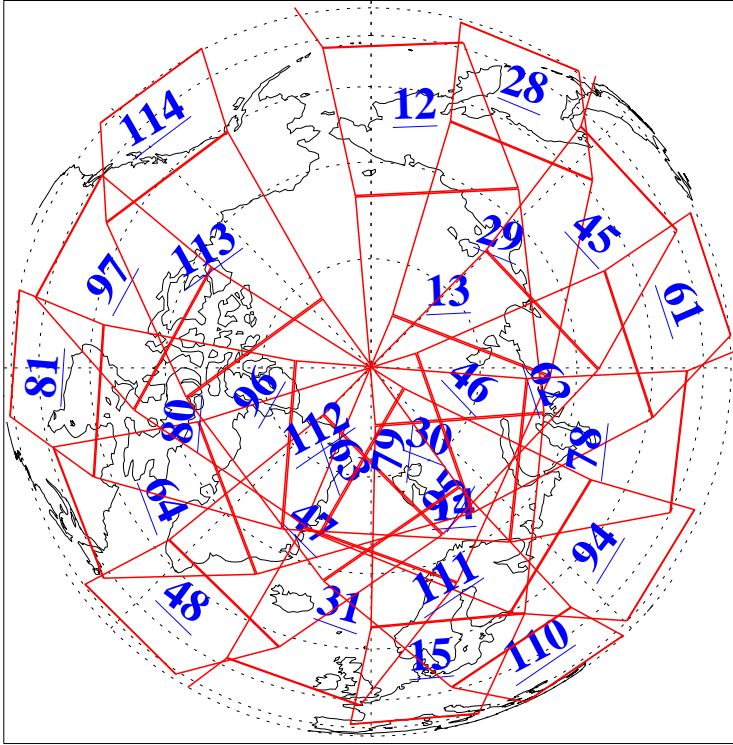

L1B Availability  
AMSU Granules: 240  
HSB Granules: 0  
AIRS Granules: 236

28 Jun 2020  
DoY 180  
Aqua Day 6630  
Granules: 1 to 120

Granules: 121 to 240

Legend: AMSU Available, *HSB Available*, *AIRS Available*

L1B Availability  
AMSU Granules: 240  
HSB Granules: 0  
AIRS Granules: 236

28 Jun 2020  
DoY 180  
Aqua Day 6630  
Ascending Granules

Descending Granules

Legend: AMSU Available, *HSB Available*, *AIRS Available*

L1B Availability  
 AMSU Granules: 240  
 HSB Granules: 0  
 AIRS Granules: 236

28 Jun 2020  
 DoY 180  
 Aqua Day 6630

Northern Hemisphere Granules

Southern Hemisphere Granules

Legend: AMSU Available, HSB Available, **AIRS Available**