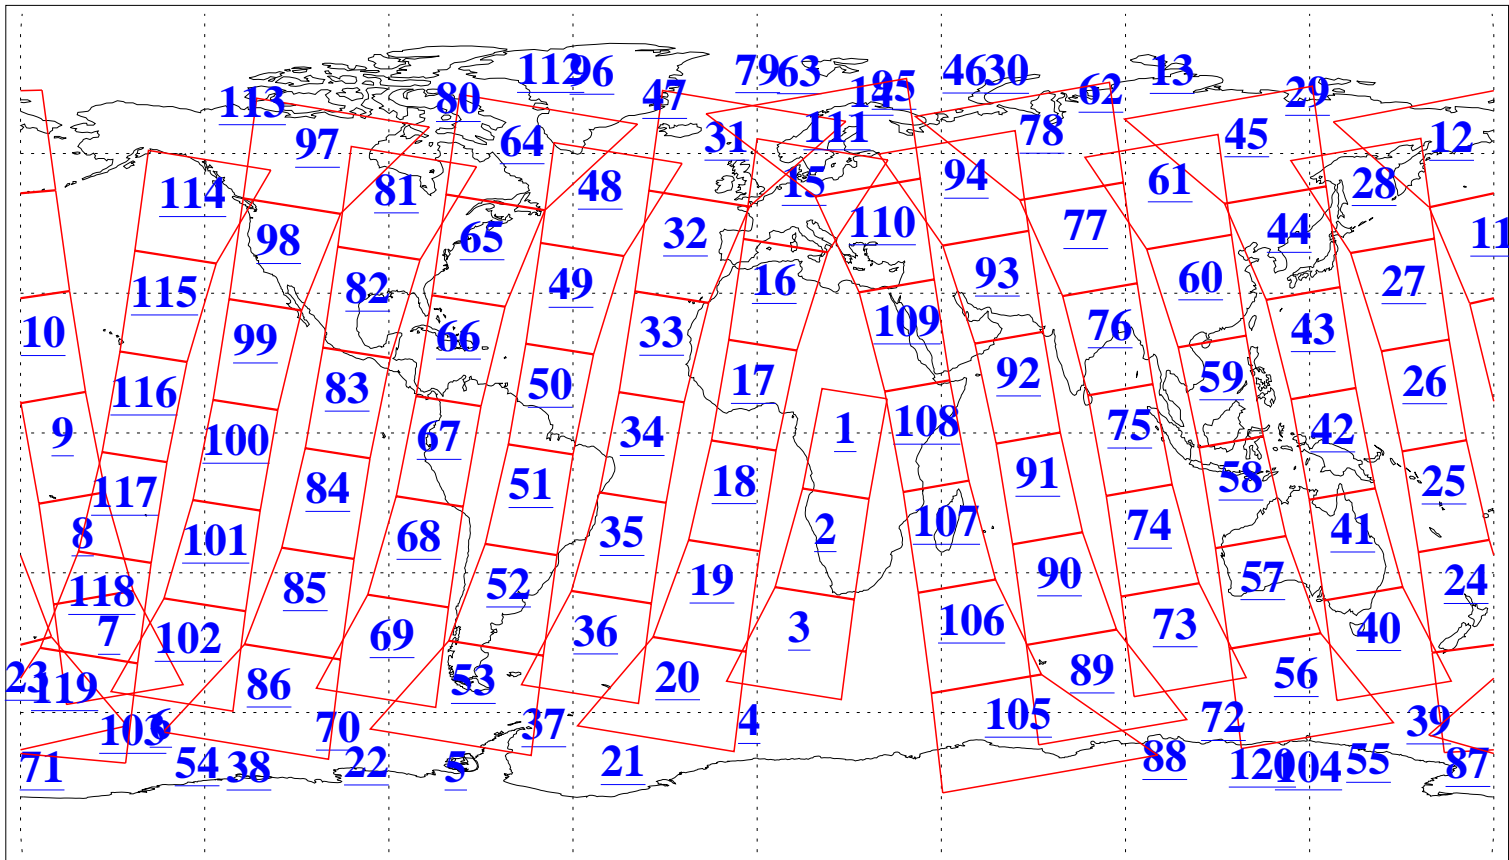

L1B Availability  
AMSU Granules: 240  
HSB Granules: 0  
AIRS Granules: 236

28 Jun 2020  
DoY 180  
Aqua Day 6630  
Granules: 1 to 120

Granules: 121 to 240

Legend: AMSU Available, *HSB Available*, *AIRS Available*

L1B Availability  
AMSU Granules: 240  
HSB Granules: 0  
AIRS Granules: 236

28 Jun 2020  
DoY 180  
Aqua Day 6630  
Ascending Granules

Descending Granules

Legend: AMSU Available, *HSB Available*, *AIRS Available*

L1B Availability  
 AMSU Granules: 240  
 HSB Granules: 0  
 AIRS Granules: 236

28 Jun 2020  
 DoY 180  
 Aqua Day 6630

Northern Hemisphere Granules

Southern Hemisphere Granules

Legend: AMSU Available, HSB Available, **AIRS Available**