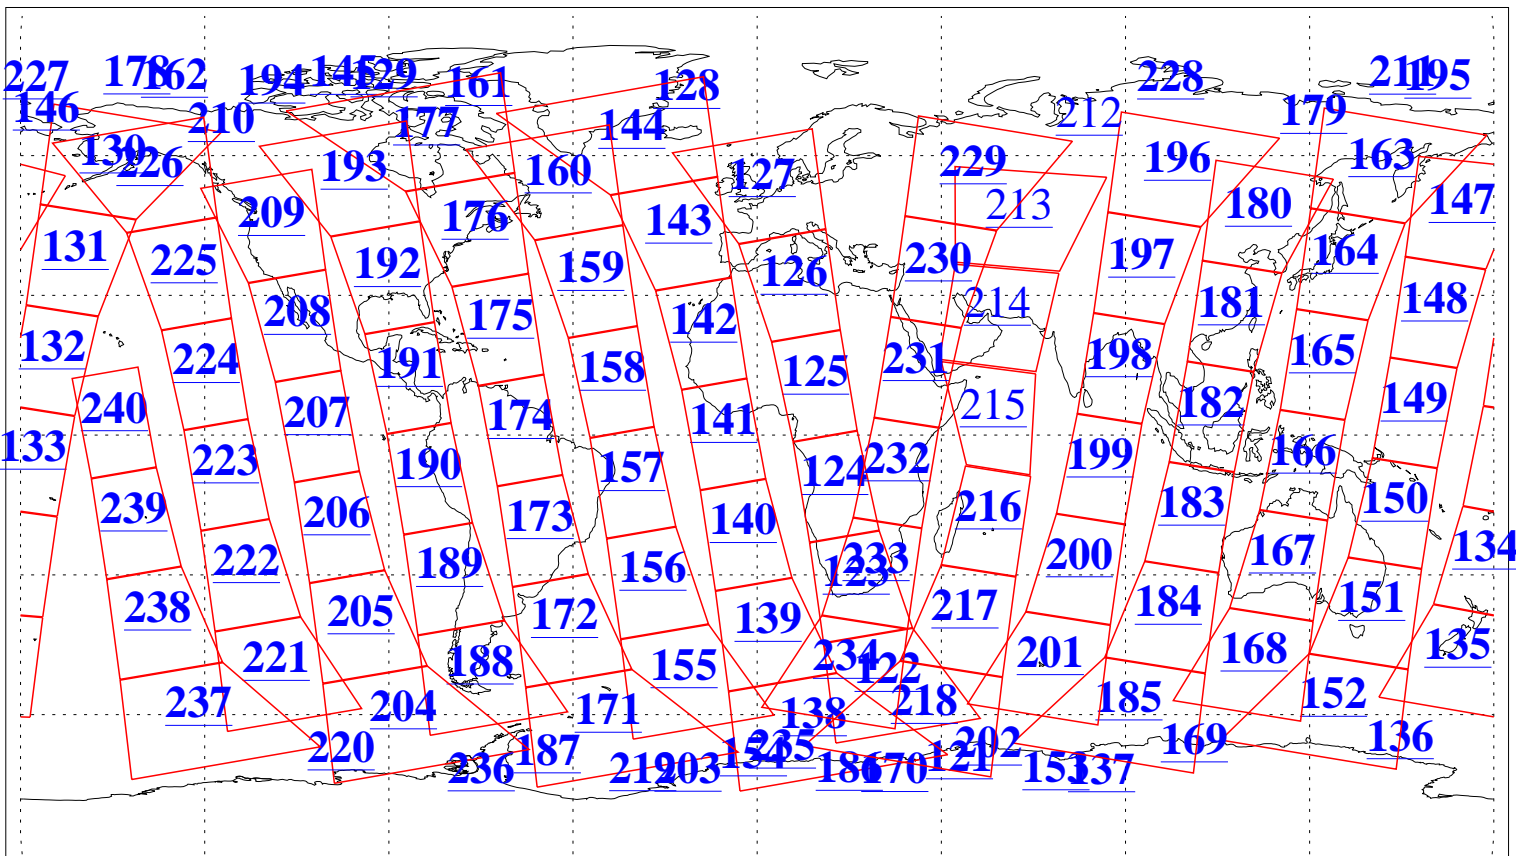

L1B Availability  
AMSU Granules: 240  
HSB Granules: 0  
AIRS Granules: 236

28 Jun 2020  
DoY 180  
Aqua Day 6630  
Granules: 1 to 120

Granules: 121 to 240

Legend: AMSU Available, *HSB Available*, *AIRS Available*

L1B Availability  
AMSU Granules: 240  
HSB Granules: 0  
AIRS Granules: 236

28 Jun 2020  
DoY 180  
Aqua Day 6630  
Ascending Granules

Descending Granules

Legend: AMSU Available, *HSB Available*, *AIRS Available*

L1B Availability  
 AMSU Granules: 240  
 HSB Granules: 0  
 AIRS Granules: 236

28 Jun 2020  
 DoY 180  
 Aqua Day 6630

Northern Hemisphere Granules

Southern Hemisphere Granules

Legend: AMSU Available, HSB Available, **AIRS Available**