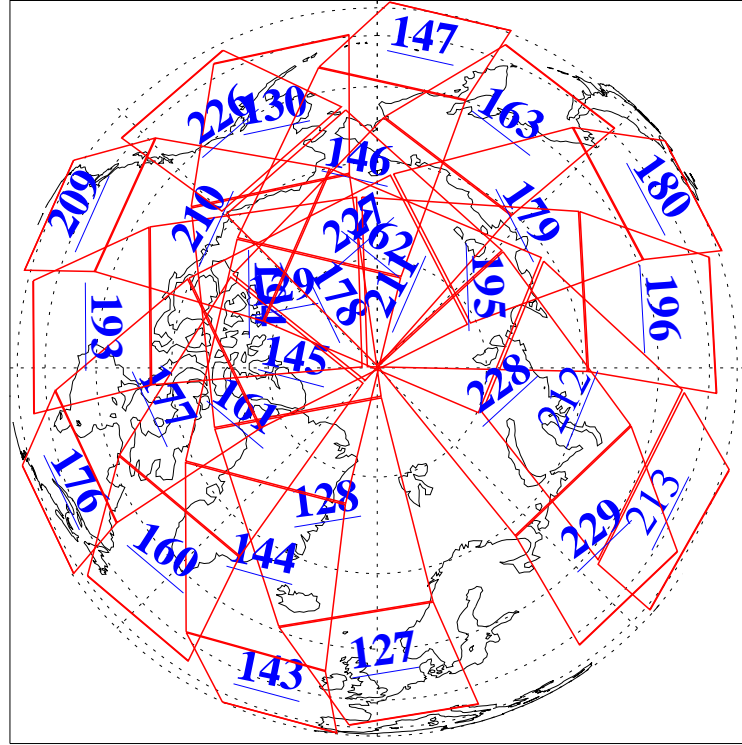

L1B Availability  
AMSU Granules: 240  
HSB Granules: 0  
AIRS Granules: 236

28 Jun 2020  
DoY 180  
Aqua Day 6630  
Ascending Granules

Descending Granules

Legend: AMSU Available, *HSB Available*, *AIRS Available*

L1B Availability  
 AMSU Granules: 240  
 HSB Granules: 0  
 AIRS Granules: 236

28 Jun 2020  
 DoY 180  
 Aqua Day 6630

Northern Hemisphere Granules

Southern Hemisphere Granules

Legend: AMSU Available, HSB Available, **AIRS Available**