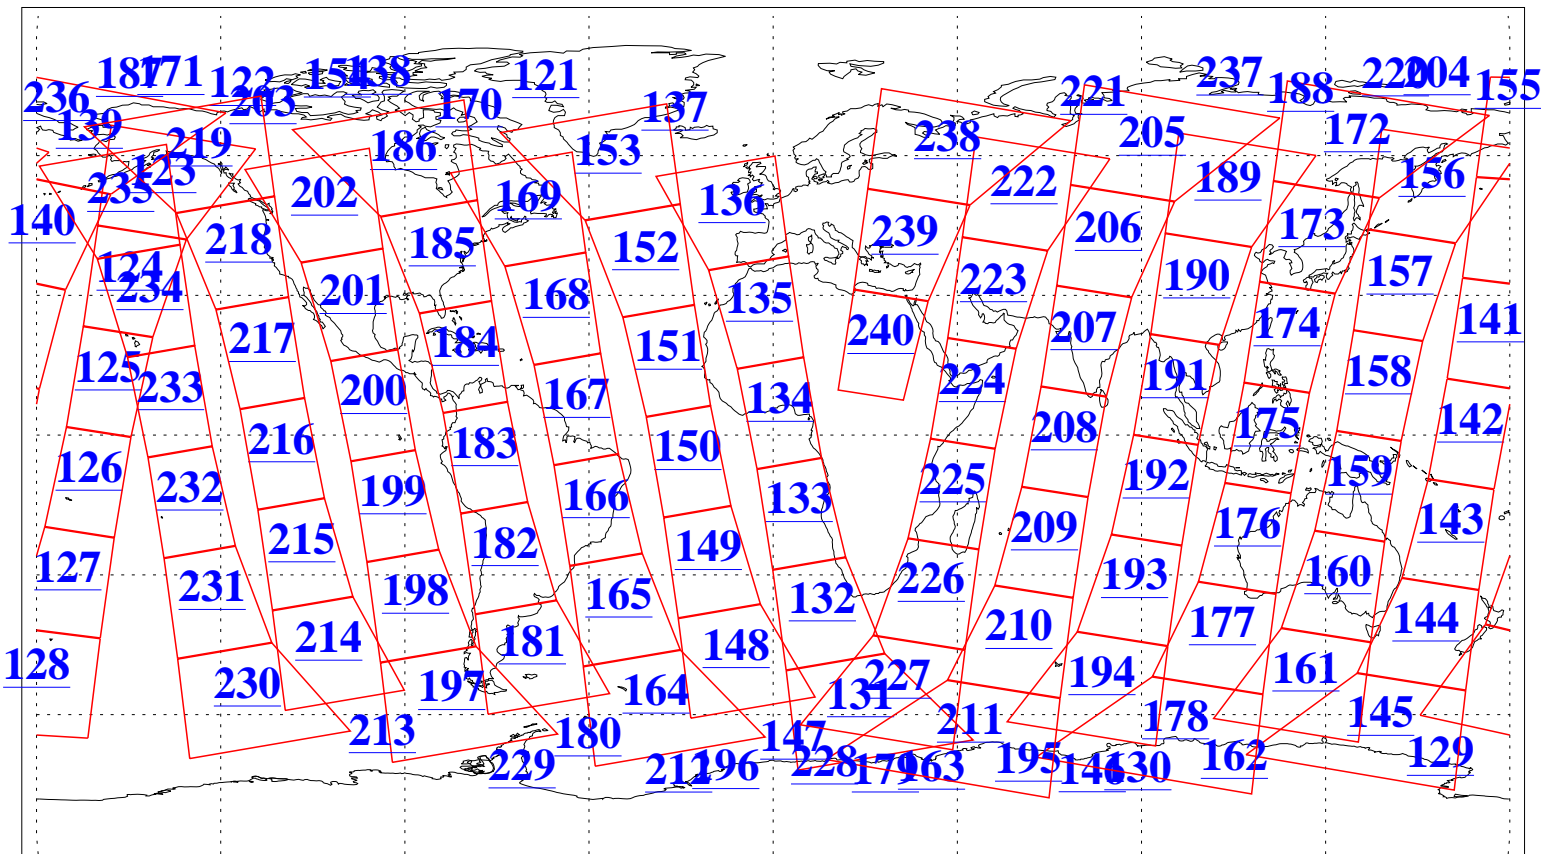

L1B Availability  
 AMSU Granules: 240  
 HSB Granules: 0  
 AIRS Granules: 240

27 Jun 2020  
 DoY 179  
 Aqua Day 6629  
 Granules: 1 to 120

Granules: 121 to 240

Legend: AMSU Available, *HSB Available*, *AIRS Available*

L1B Availability  
 AMSU Granules: 240  
 HSB Granules: 0  
 AIRS Granules: 240

27 Jun 2020  
 DoY 179  
 Aqua Day 6629

Ascending Granules

Descending Granules

Legend: AMSU Available, *HSB Available*, *AIRS Available*

L1B Availability  
 AMSU Granules: 240  
 HSB Granules: 0  
 AIRS Granules: 240

27 Jun 2020  
 DoY 179  
 Aqua Day 6629

Northern Hemisphere Granules

Southern Hemisphere Granules

Legend: AMSU Available, *HSB Available*, AIRS Available