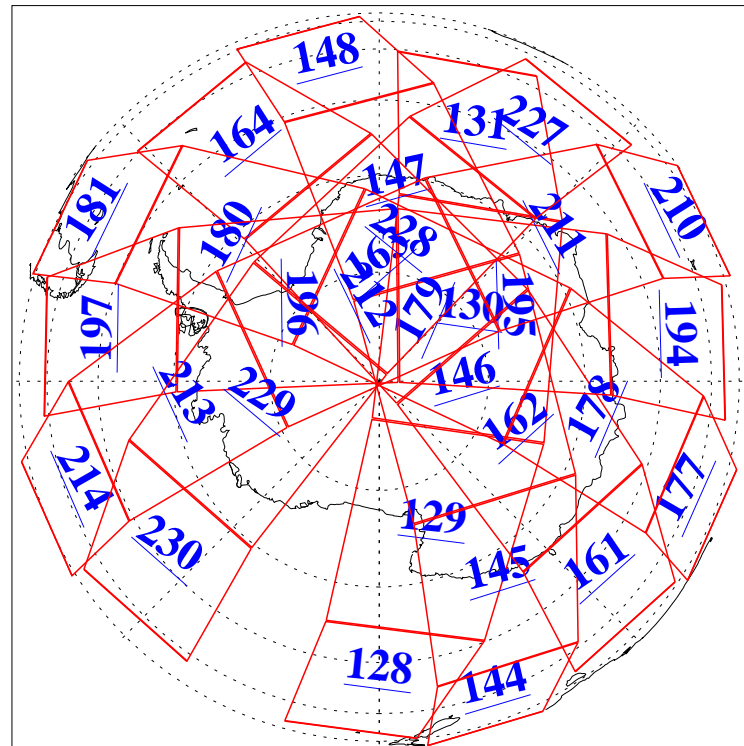

L1B Availability  
 AMSU Granules: 240  
 HSB Granules: 0  
 AIRS Granules: 240

27 Jun 2020  
 DoY 179  
 Aqua Day 6629  
 Granules: 1 to 120

Granules: 121 to 240

Legend: AMSU Available, *HSB Available*, *AIRS Available*

L1B Availability  
 AMSU Granules: 240  
 HSB Granules: 0  
 AIRS Granules: 240

27 Jun 2020  
 DoY 179  
 Aqua Day 6629

Ascending Granules

Descending Granules

Legend: AMSU Available, *HSB Available*, *AIRS Available*

L1B Availability  
 AMSU Granules: 240  
 HSB Granules: 0  
 AIRS Granules: 240

27 Jun 2020  
 DoY 179  
 Aqua Day 6629

Northern Hemisphere Granules

Southern Hemisphere Granules

Legend: AMSU Available, *HSB Available*, AIRS Available