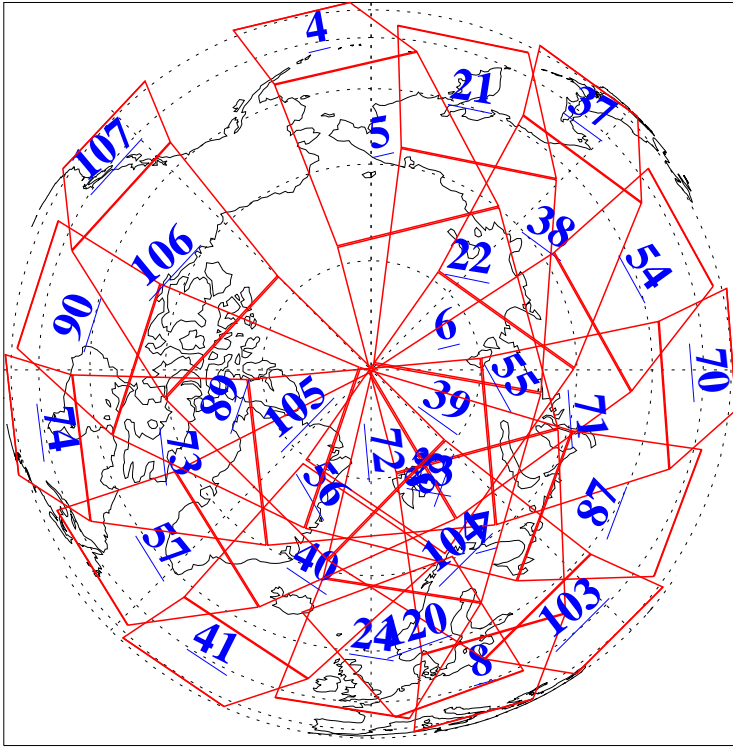

L1B Availability  
 AMSU Granules: 240  
 HSB Granules: 0  
 AIRS Granules: 240

27 Jun 2020  
 DoY 179  
 Aqua Day 6629  
 Granules: 1 to 120

Granules: 121 to 240

Legend: AMSU Available, *HSB Available*, *AIRS Available*

L1B Availability  
 AMSU Granules: 240  
 HSB Granules: 0  
 AIRS Granules: 240

27 Jun 2020  
 DoY 179  
 Aqua Day 6629

Ascending Granules

Descending Granules

Legend: AMSU Available, *HSB Available*, *AIRS Available*

L1B Availability  
 AMSU Granules: 240  
 HSB Granules: 0  
 AIRS Granules: 240

27 Jun 2020  
 DoY 179  
 Aqua Day 6629

Northern Hemisphere Granules

Southern Hemisphere Granules

Legend: AMSU Available, *HSB Available*, AIRS Available