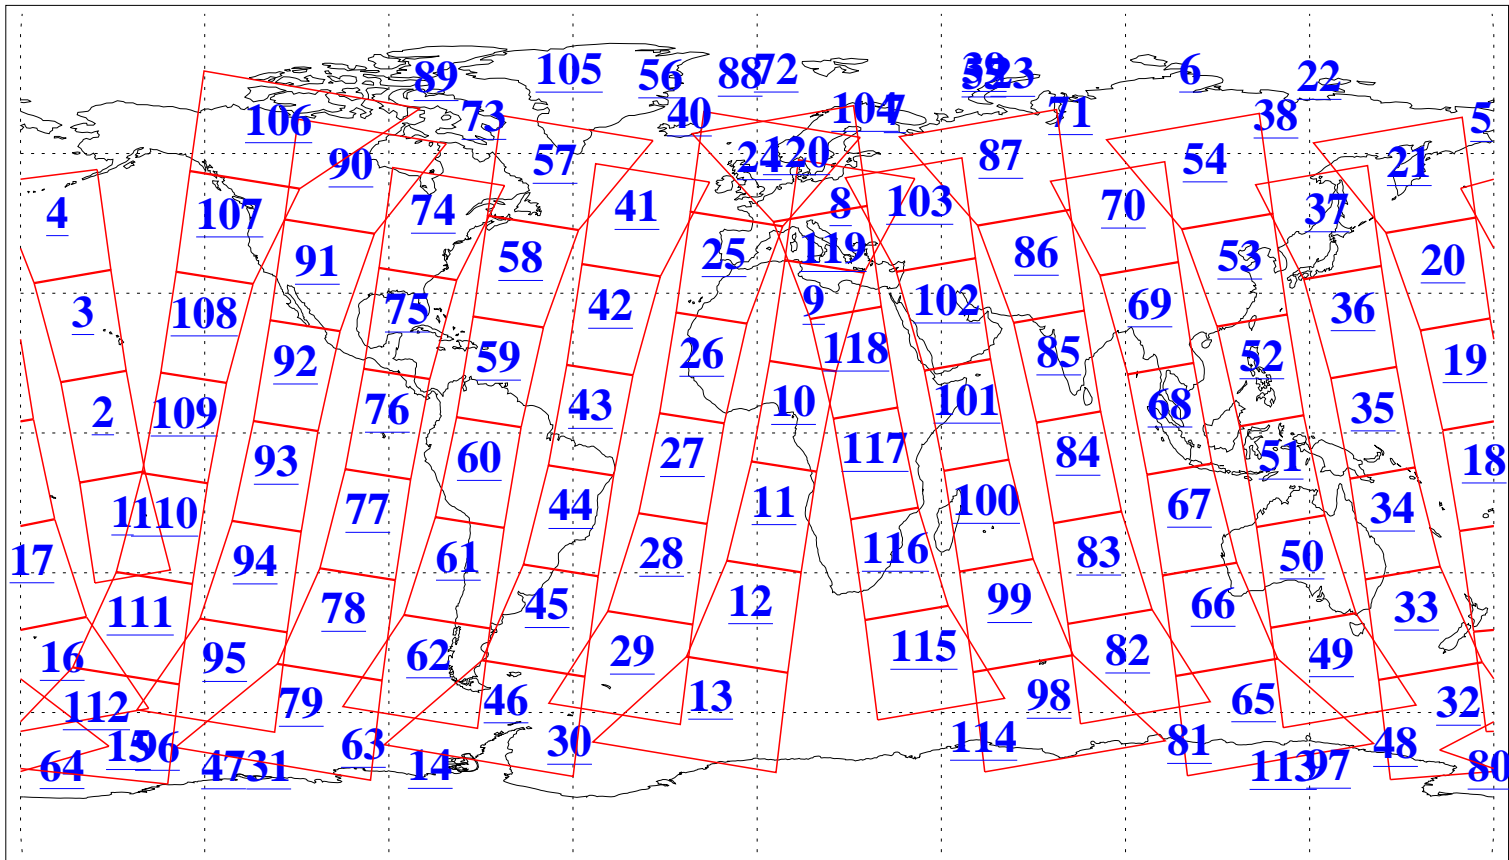

L1B Availability  
 AMSU Granules: 240  
 HSB Granules: 0  
 AIRS Granules: 240

27 Jun 2020  
 DoY 179  
 Aqua Day 6629  
 Granules: 1 to 120

Granules: 121 to 240

Legend: AMSU Available, *HSB Available*, *AIRS Available*

L1B Availability  
 AMSU Granules: 240  
 HSB Granules: 0  
 AIRS Granules: 240

27 Jun 2020  
 DoY 179  
 Aqua Day 6629

Ascending Granules

Descending Granules

Legend: AMSU Available, *HSB Available*, *AIRS Available*

L1B Availability  
 AMSU Granules: 240  
 HSB Granules: 0  
 AIRS Granules: 240

27 Jun 2020  
 DoY 179  
 Aqua Day 6629

Northern Hemisphere Granules

Southern Hemisphere Granules

Legend: AMSU Available, *HSB Available*, AIRS Available