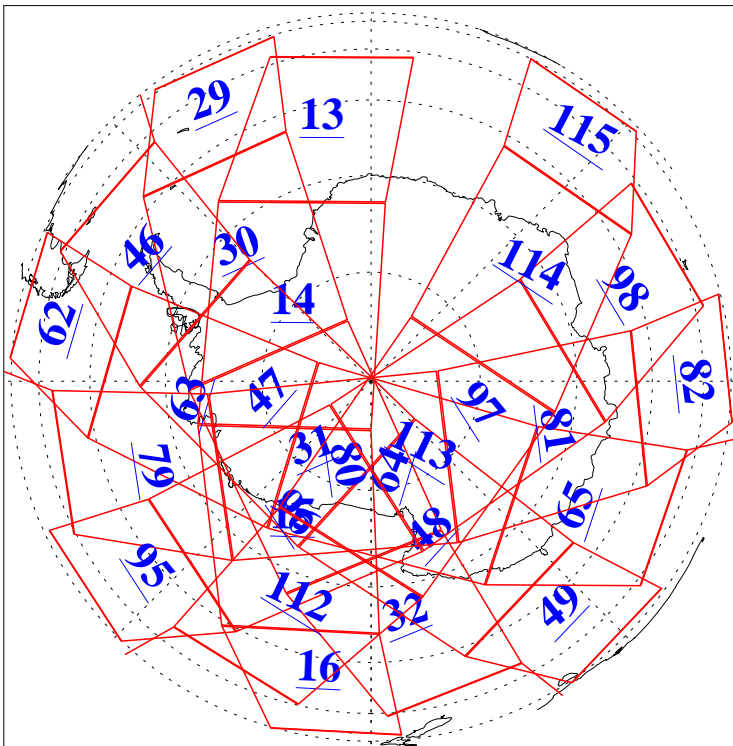

L1B Availability  
 AMSU Granules: 240  
 HSB Granules: 0  
 AIRS Granules: 240

27 Jun 2020  
 DoY 179  
 Aqua Day 6629  
 Granules: 1 to 120

Granules: 121 to 240

Legend: AMSU Available, *HSB Available*, *AIRS Available*

L1B Availability  
 AMSU Granules: 240  
 HSB Granules: 0  
 AIRS Granules: 240

27 Jun 2020  
 DoY 179  
 Aqua Day 6629

Ascending Granules

Descending Granules

Legend: AMSU Available, *HSB Available*, *AIRS Available*

L1B Availability  
 AMSU Granules: 240  
 HSB Granules: 0  
 AIRS Granules: 240

27 Jun 2020  
 DoY 179  
 Aqua Day 6629

Northern Hemisphere Granules

Southern Hemisphere Granules

Legend: AMSU Available, *HSB Available*, AIRS Available