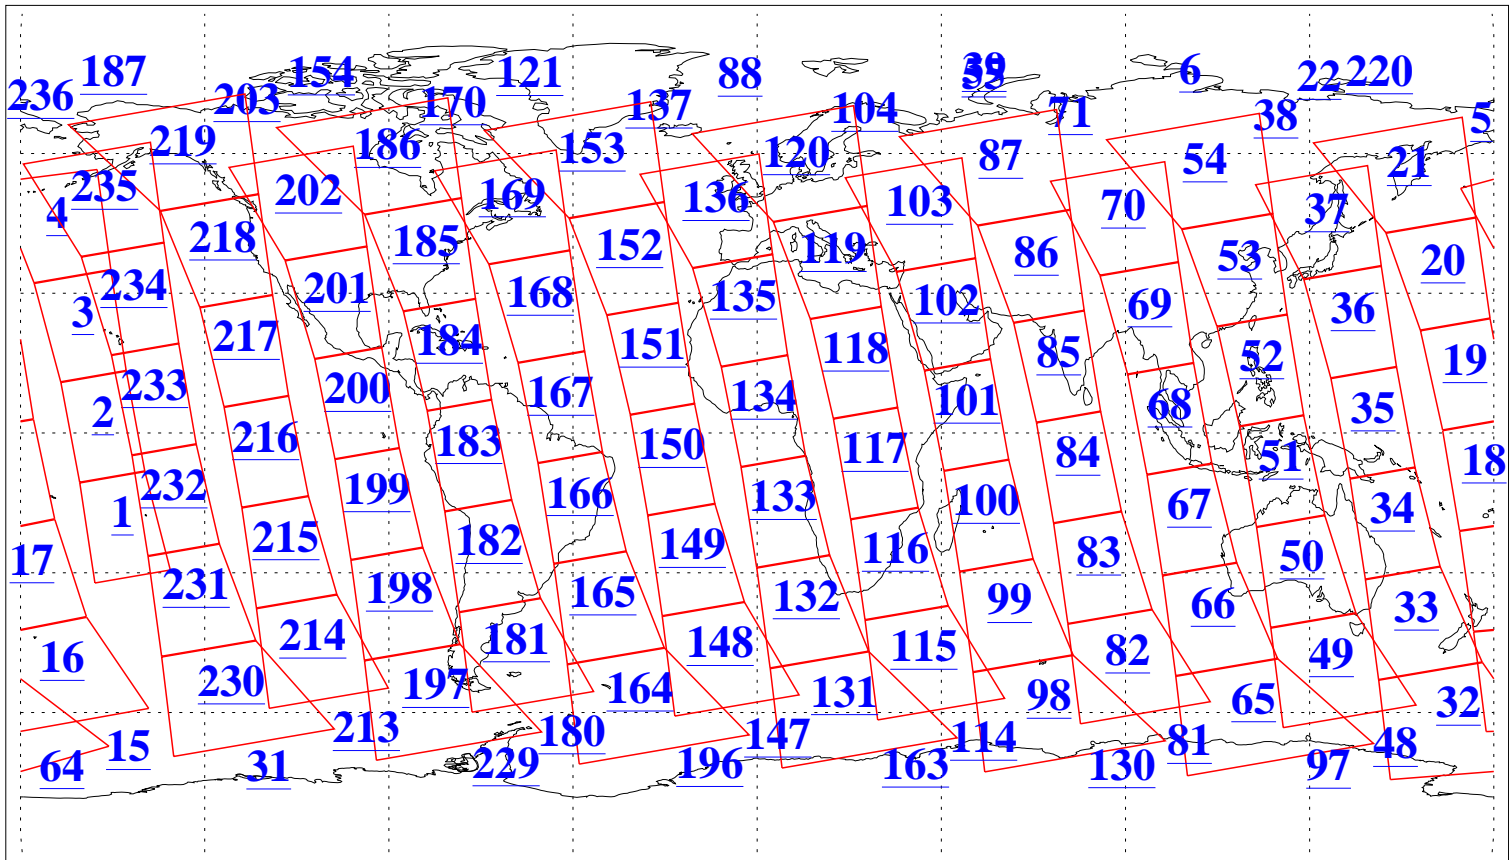

L1B Availability  
 AMSU Granules: 240  
 HSB Granules: 0  
 AIRS Granules: 240

27 Jun 2020  
 DoY 179  
 Aqua Day 6629  
 Granules: 1 to 120

Granules: 121 to 240

Legend: AMSU Available, *HSB Available*, *AIRS Available*

L1B Availability  
 AMSU Granules: 240  
 HSB Granules: 0  
 AIRS Granules: 240

27 Jun 2020  
 DoY 179  
 Aqua Day 6629

Ascending Granules

Descending Granules

Legend: AMSU Available, *HSB Available*, *AIRS Available*

L1B Availability  
 AMSU Granules: 240  
 HSB Granules: 0  
 AIRS Granules: 240

27 Jun 2020  
 DoY 179  
 Aqua Day 6629

Northern Hemisphere Granules

Southern Hemisphere Granules

Legend: AMSU Available, *HSB Available*, AIRS Available