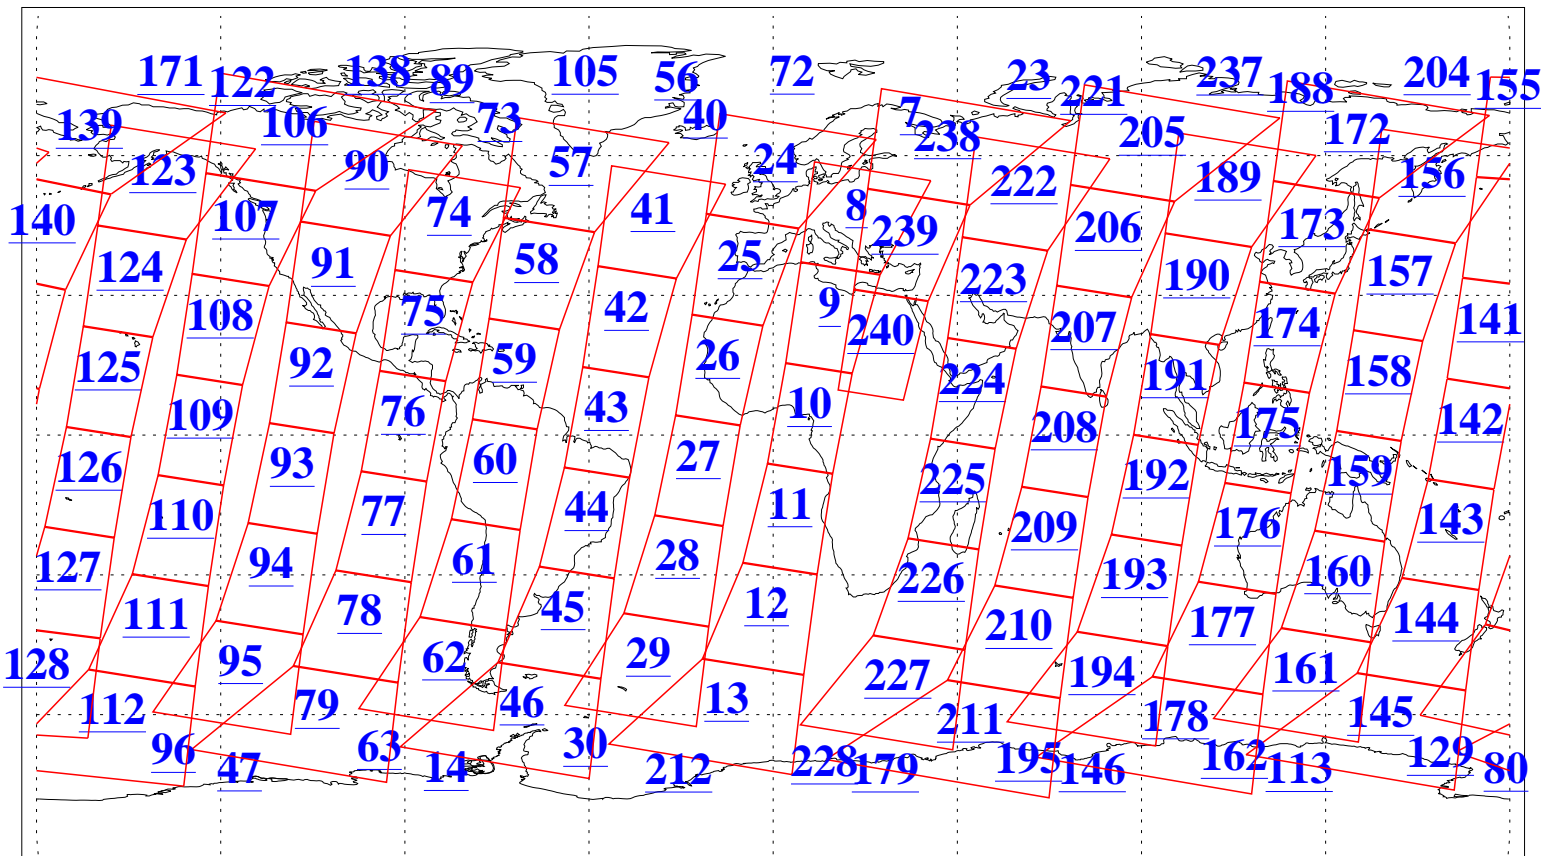

L1B Availability  
 AMSU Granules: 240  
 HSB Granules: 0  
 AIRS Granules: 240

27 Jun 2020  
 DoY 179  
 Aqua Day 6629  
 Granules: 1 to 120

Granules: 121 to 240

Legend: AMSU Available, *HSB Available*, *AIRS Available*

L1B Availability  
 AMSU Granules: 240  
 HSB Granules: 0  
 AIRS Granules: 240

27 Jun 2020  
 DoY 179  
 Aqua Day 6629

Ascending Granules

Descending Granules

Legend: AMSU Available, *HSB Available*, *AIRS Available*

L1B Availability  
 AMSU Granules: 240  
 HSB Granules: 0  
 AIRS Granules: 240

27 Jun 2020  
 DoY 179  
 Aqua Day 6629

Northern Hemisphere Granules

Southern Hemisphere Granules

Legend: AMSU Available, *HSB Available*, AIRS Available