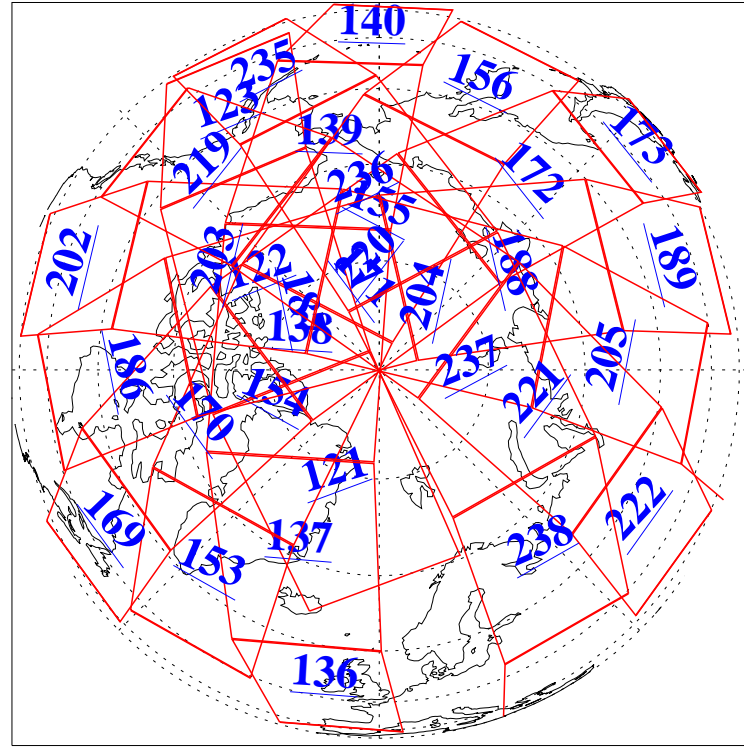

L1B Availability  
 AMSU Granules: 240  
 HSB Granules: 0  
 AIRS Granules: 240

27 Jun 2020  
 DoY 179  
 Aqua Day 6629

Ascending Granules

Descending Granules

Legend: AMSU Available, *HSB Available*, *AIRS Available*

L1B Availability  
 AMSU Granules: 240  
 HSB Granules: 0  
 AIRS Granules: 240

27 Jun 2020  
 DoY 179  
 Aqua Day 6629

Northern Hemisphere Granules

Southern Hemisphere Granules

Legend: AMSU Available, *HSB Available*, AIRS Available