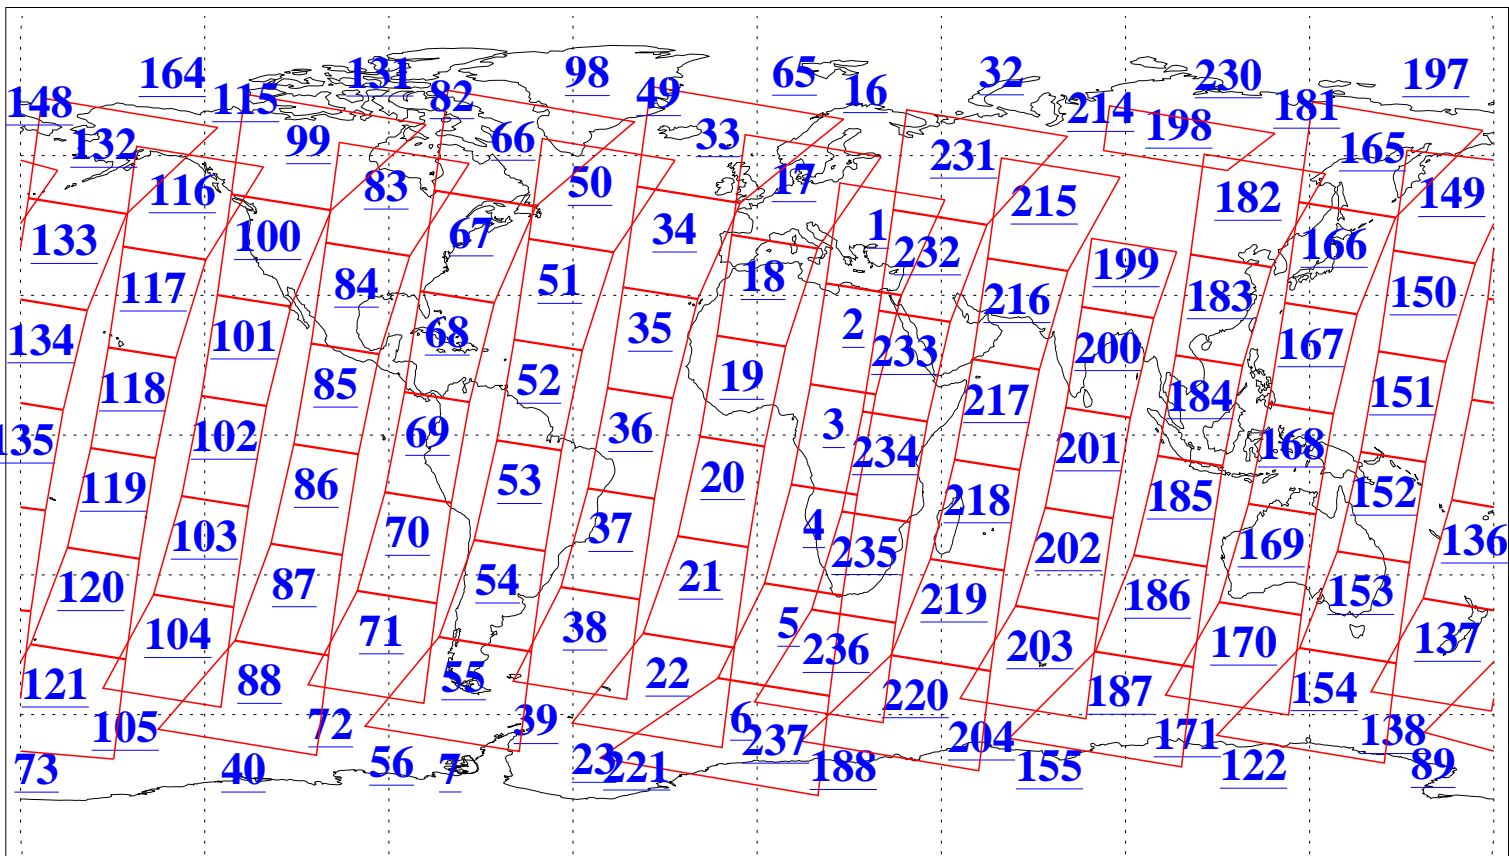

L1B Availability
AMSU Granules: 240
HSB Granules: 0
AIRS Granules: 240

26 Jun 2020
DoY 178
Aqua Day 6628
Granules: 1 to 120

Granules: 121 to 240

Legend: AMSU Available, HSB Available, AIRS Available

L1B Availability
AMSU Granules: 240
HSB Granules: 0
AIRS Granules: 240

26 Jun 2020
DoY 178
Aqua Day 6628

Ascending Granules

Descending Granules

Legend: AMSU Available, *HSB Available*, AIRS Available

L1B Availability
 AMSU Granules: 240
 HSB Granules: 0
 AIRS Granules: 240

26 Jun 2020
 DoY 178
 Aqua Day 6628

Northern Hemisphere Granules

Southern Hemisphere Granules

Legend: AMSU Available, HSB Available, **AIRS Available**