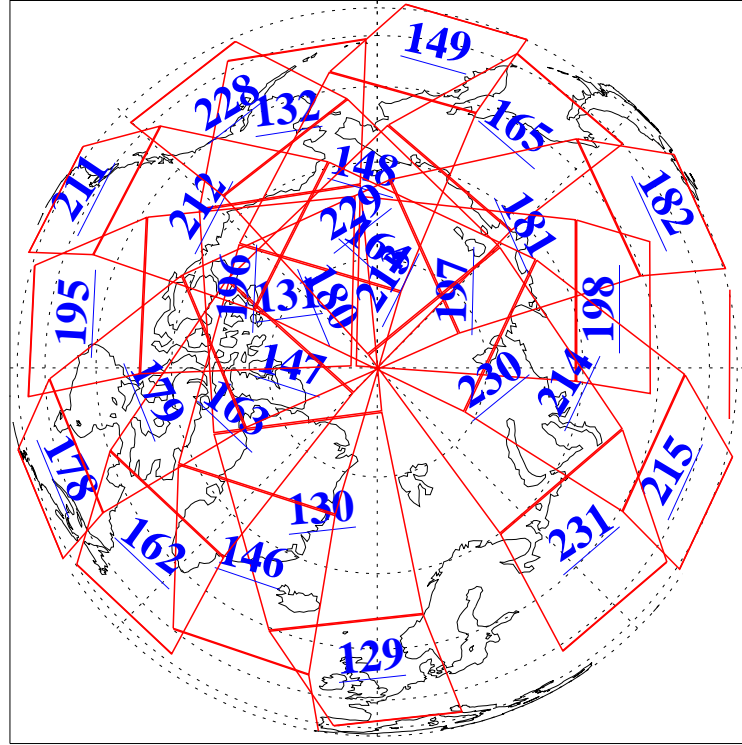

L1B Availability
AMSU Granules: 240
HSB Granules: 0
AIRS Granules: 240

26 Jun 2020
DoY 178
Aqua Day 6628
Granules: 1 to 120

Granules: 121 to 240

Legend: AMSU Available, HSB Available, AIRS Available

L1B Availability
AMSU Granules: 240
HSB Granules: 0
AIRS Granules: 240

26 Jun 2020
DoY 178
Aqua Day 6628

Ascending Granules

Descending Granules

Legend: AMSU Available, *HSB Available*, AIRS Available

L1B Availability
 AMSU Granules: 240
 HSB Granules: 0
 AIRS Granules: 240

26 Jun 2020
 DoY 178
 Aqua Day 6628

Northern Hemisphere Granules

Southern Hemisphere Granules

Legend: AMSU Available, HSB Available, **AIRS Available**