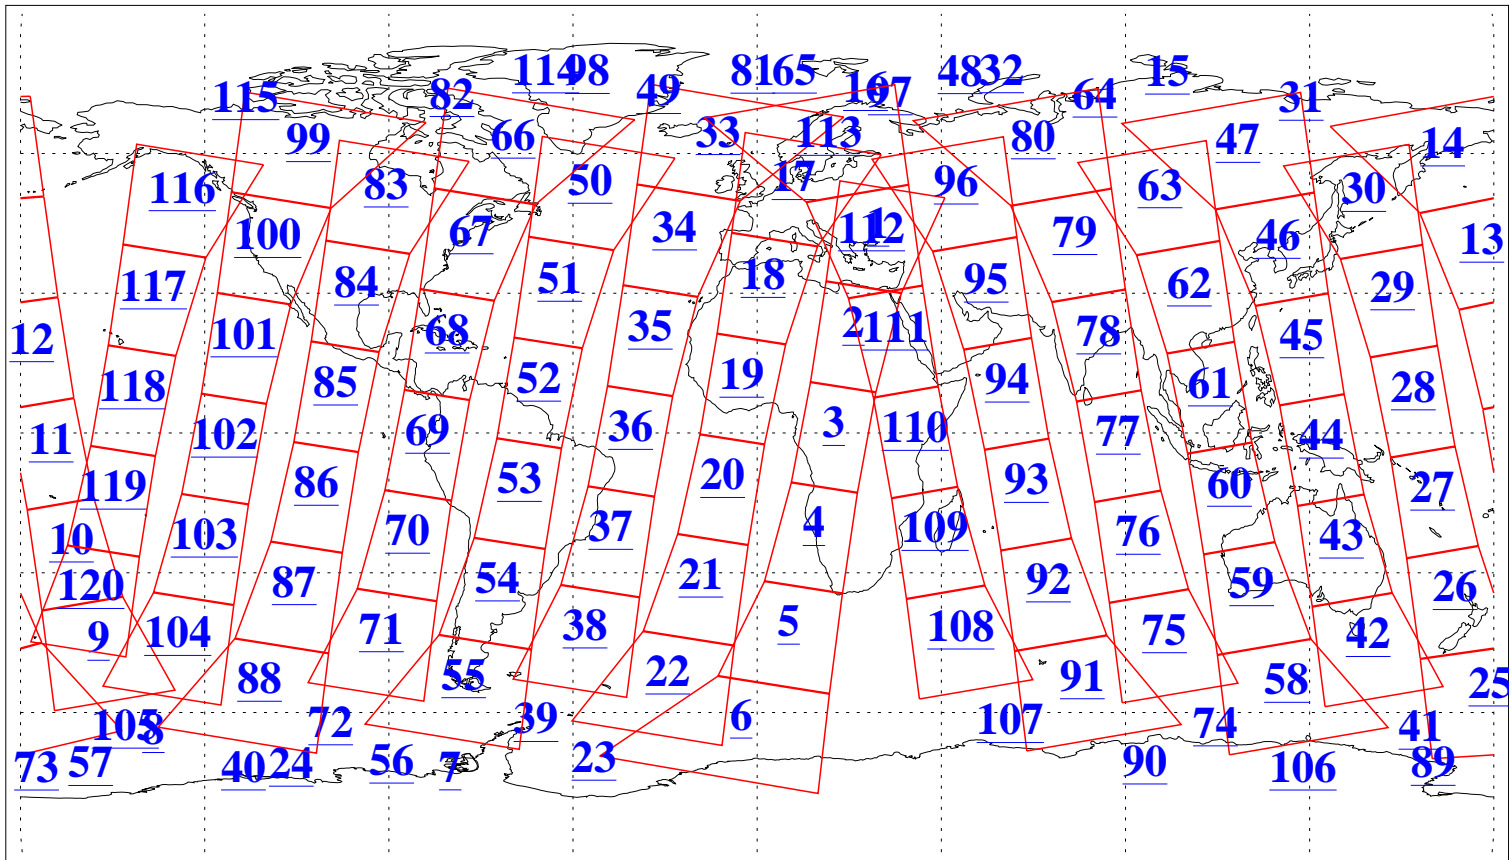

L1B Availability
AMSU Granules: 240
HSB Granules: 0
AIRS Granules: 240

26 Jun 2020
DoY 178
Aqua Day 6628
Granules: 1 to 120

Granules: 121 to 240

Legend: AMSU Available, HSB Available, AIRS Available

L1B Availability
AMSU Granules: 240
HSB Granules: 0
AIRS Granules: 240

26 Jun 2020
DoY 178
Aqua Day 6628

Ascending Granules

Descending Granules

Legend: AMSU Available, *HSB Available*, AIRS Available

L1B Availability
 AMSU Granules: 240
 HSB Granules: 0
 AIRS Granules: 240

26 Jun 2020
 DoY 178
 Aqua Day 6628

Northern Hemisphere Granules

Southern Hemisphere Granules

Legend: AMSU Available, HSB Available, **AIRS Available**