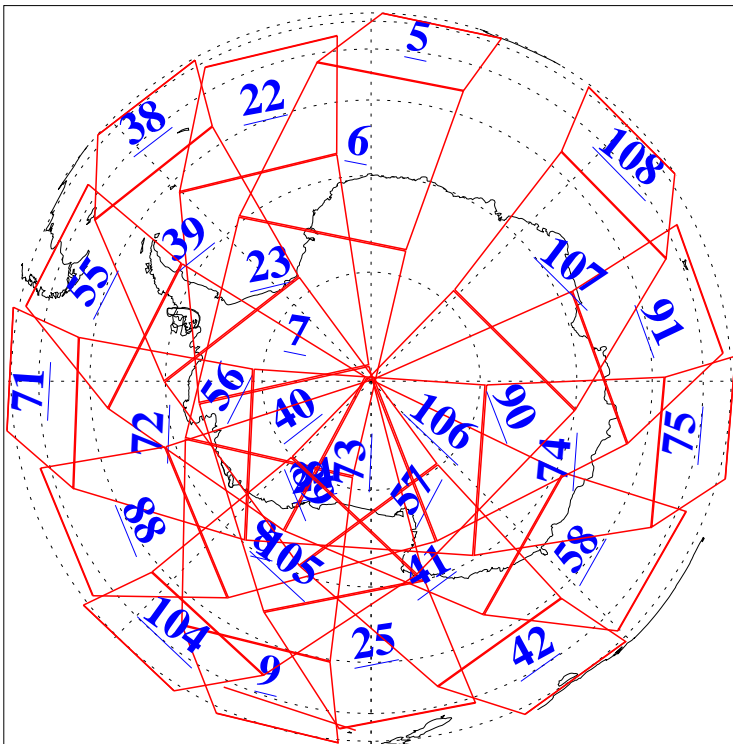

L1B Availability
AMSU Granules: 240
HSB Granules: 0
AIRS Granules: 240

26 Jun 2020
DoY 178
Aqua Day 6628
Granules: 1 to 120

Granules: 121 to 240

Legend: AMSU Available, HSB Available, AIRS Available

L1B Availability
AMSU Granules: 240
HSB Granules: 0
AIRS Granules: 240

26 Jun 2020
DoY 178
Aqua Day 6628

Ascending Granules

Descending Granules

Legend: AMSU Available, *HSB Available*, AIRS Available

L1B Availability
 AMSU Granules: 240
 HSB Granules: 0
 AIRS Granules: 240

26 Jun 2020
 DoY 178
 Aqua Day 6628

Northern Hemisphere Granules

Southern Hemisphere Granules

Legend: AMSU Available, HSB Available, **AIRS Available**