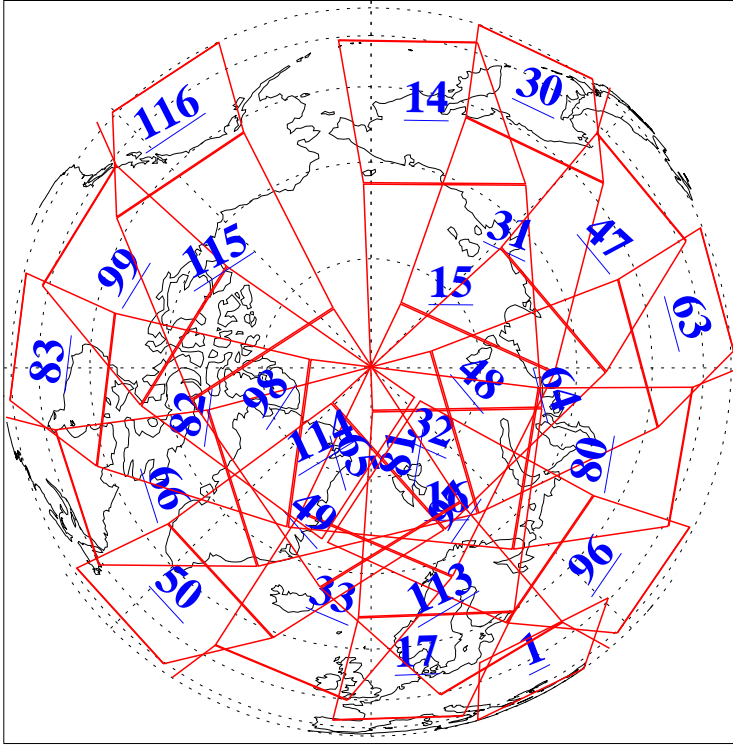

L1B Availability
AMSU Granules: 240
HSB Granules: 0
AIRS Granules: 240

26 Jun 2020
DoY 178
Aqua Day 6628
Granules: 1 to 120

Granules: 121 to 240

Legend: AMSU Available, HSB Available, AIRS Available

L1B Availability
AMSU Granules: 240
HSB Granules: 0
AIRS Granules: 240

26 Jun 2020
DoY 178
Aqua Day 6628

Ascending Granules

Descending Granules

Legend: AMSU Available, *HSB Available*, AIRS Available

L1B Availability
 AMSU Granules: 240
 HSB Granules: 0
 AIRS Granules: 240

26 Jun 2020
 DoY 178
 Aqua Day 6628

Northern Hemisphere Granules

Southern Hemisphere Granules

Legend: AMSU Available, HSB Available, **AIRS Available**