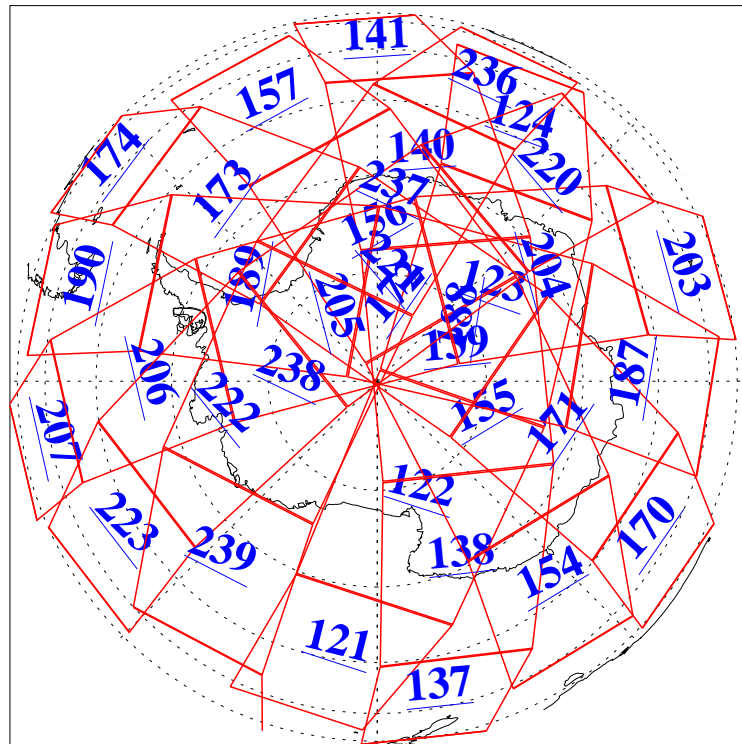

L1B Availability
AMSU Granules: 240
HSB Granules: 0
AIRS Granules: 240

26 Jun 2020
DoY 178
Aqua Day 6628
Granules: 1 to 120

Granules: 121 to 240

Legend: AMSU Available, HSB Available, AIRS Available

L1B Availability
AMSU Granules: 240
HSB Granules: 0
AIRS Granules: 240

26 Jun 2020
DoY 178
Aqua Day 6628

Ascending Granules

Descending Granules

Legend: AMSU Available, *HSB Available*, AIRS Available

L1B Availability
 AMSU Granules: 240
 HSB Granules: 0
 AIRS Granules: 240

26 Jun 2020
 DoY 178
 Aqua Day 6628

Northern Hemisphere Granules

Southern Hemisphere Granules

Legend: AMSU Available, HSB Available, **AIRS Available**