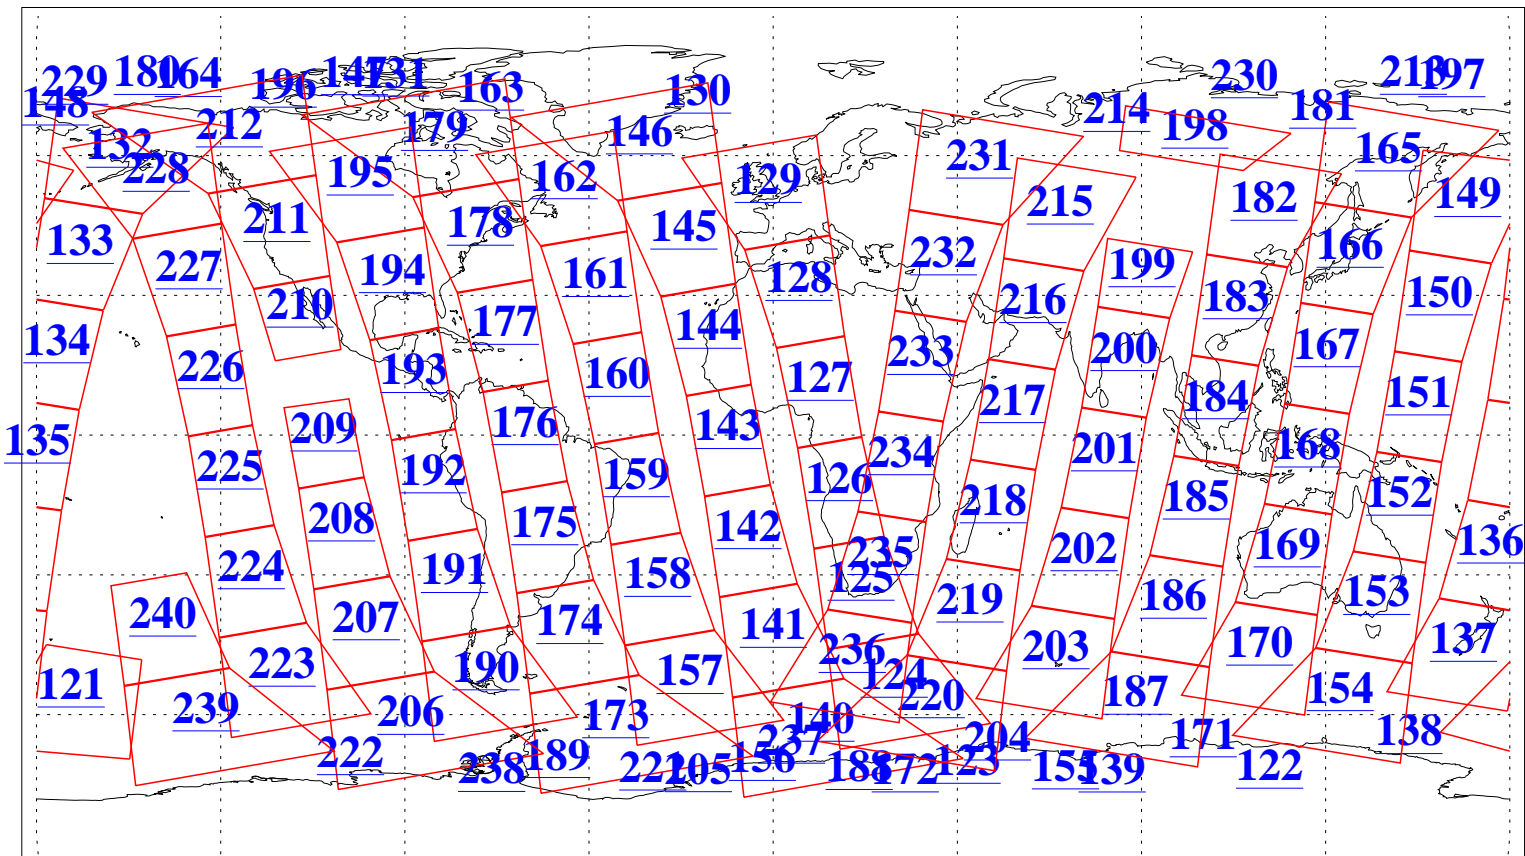

L1B Availability
AMSU Granules: 240
HSB Granules: 0
AIRS Granules: 240

26 Jun 2020
DoY 178
Aqua Day 6628
Granules: 1 to 120

Granules: 121 to 240

Legend: AMSU Available, HSB Available, AIRS Available

L1B Availability
AMSU Granules: 240
HSB Granules: 0
AIRS Granules: 240

26 Jun 2020
DoY 178
Aqua Day 6628

Ascending Granules

Descending Granules

Legend: AMSU Available, *HSB Available*, AIRS Available

L1B Availability
 AMSU Granules: 240
 HSB Granules: 0
 AIRS Granules: 240

26 Jun 2020
 DoY 178
 Aqua Day 6628

Northern Hemisphere Granules

Southern Hemisphere Granules

Legend: AMSU Available, HSB Available, **AIRS Available**