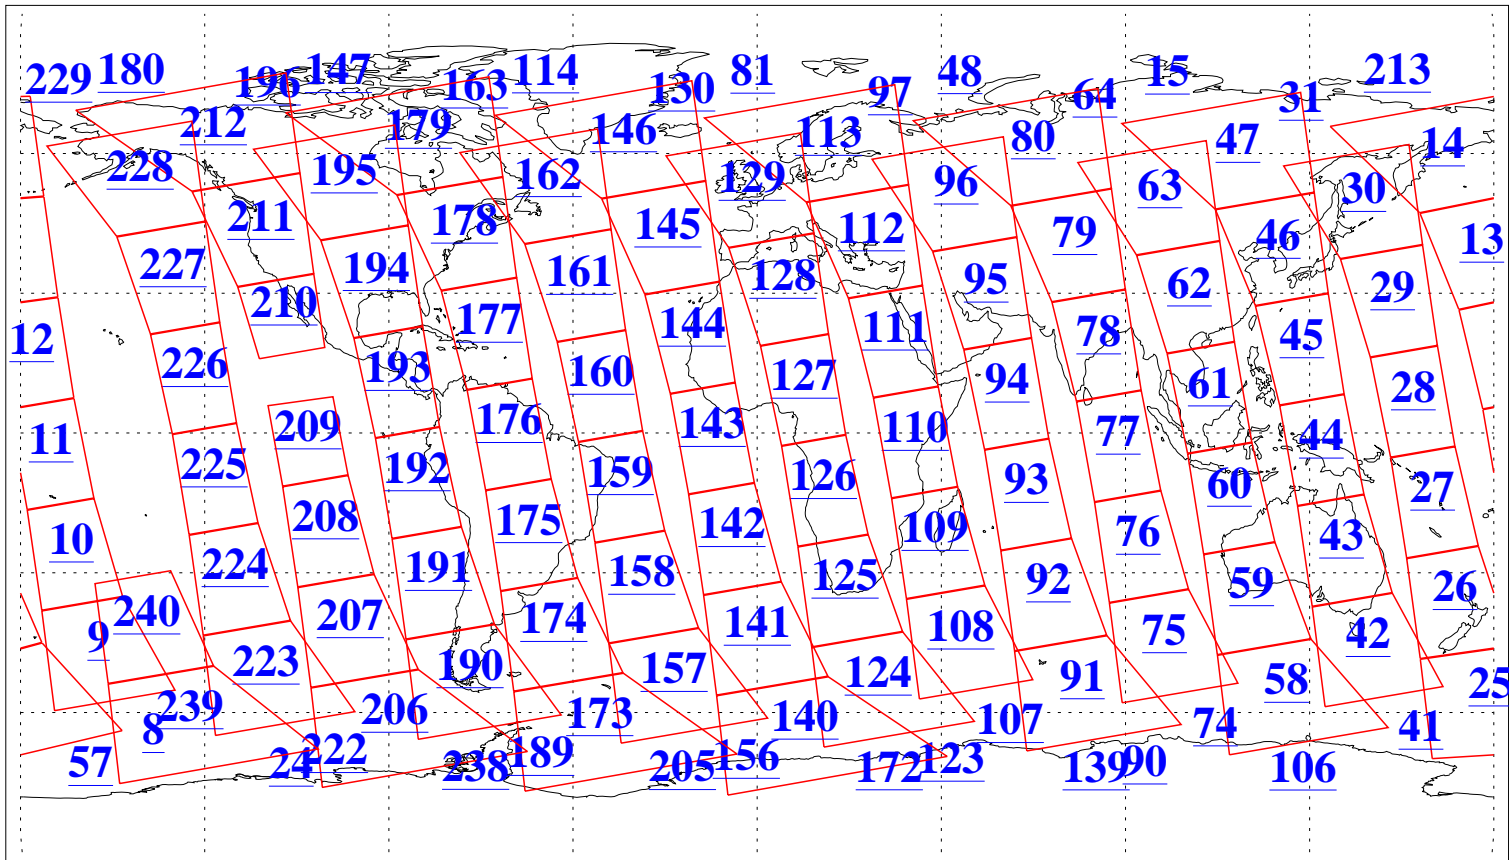

L1B Availability
AMSU Granules: 240
HSB Granules: 0
AIRS Granules: 240

26 Jun 2020
DoY 178
Aqua Day 6628
Granules: 1 to 120

Granules: 121 to 240

Legend: AMSU Available, HSB Available, AIRS Available

L1B Availability
AMSU Granules: 240
HSB Granules: 0
AIRS Granules: 240

26 Jun 2020
DoY 178
Aqua Day 6628

Ascending Granules

Descending Granules

Legend: AMSU Available, *HSB Available*, AIRS Available

L1B Availability
 AMSU Granules: 240
 HSB Granules: 0
 AIRS Granules: 240

26 Jun 2020
 DoY 178
 Aqua Day 6628

Northern Hemisphere Granules

Southern Hemisphere Granules

Legend: AMSU Available, HSB Available, **AIRS Available**