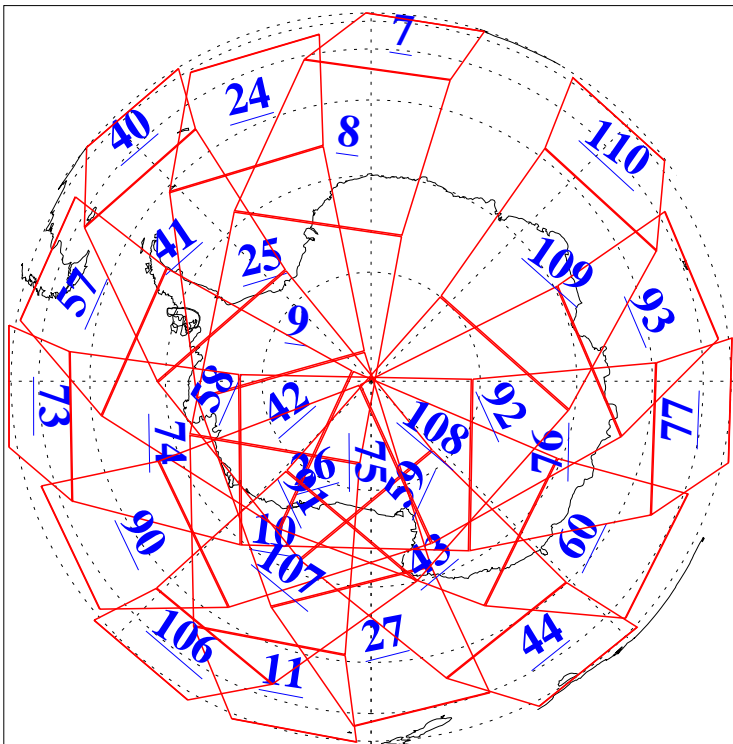

L1B Availability
AMSU Granules: 240
HSB Granules: 0
AIRS Granules: 240

24 Jun 2020
DoY 176
Aqua Day 6626
Granules: 1 to 120

Granules: 121 to 240

Legend: AMSU Available, *HSB Available*, *AIRS Available*

L1B Availability
 AMSU Granules: 240
 HSB Granules: 0
 AIRS Granules: 240

24 Jun 2020
 DoY 176
 Aqua Day 6626

Ascending Granules

Descending Granules

Legend: AMSU Available, *HSB Available*, *AIRS Available*

L1B Availability
 AMSU Granules: 240
 HSB Granules: 0
 AIRS Granules: 240

24 Jun 2020
 DoY 176
 Aqua Day 6626

Northern Hemisphere Granules

Southern Hemisphere Granules

Legend: AMSU Available, **AIRS Available**, HSB Available