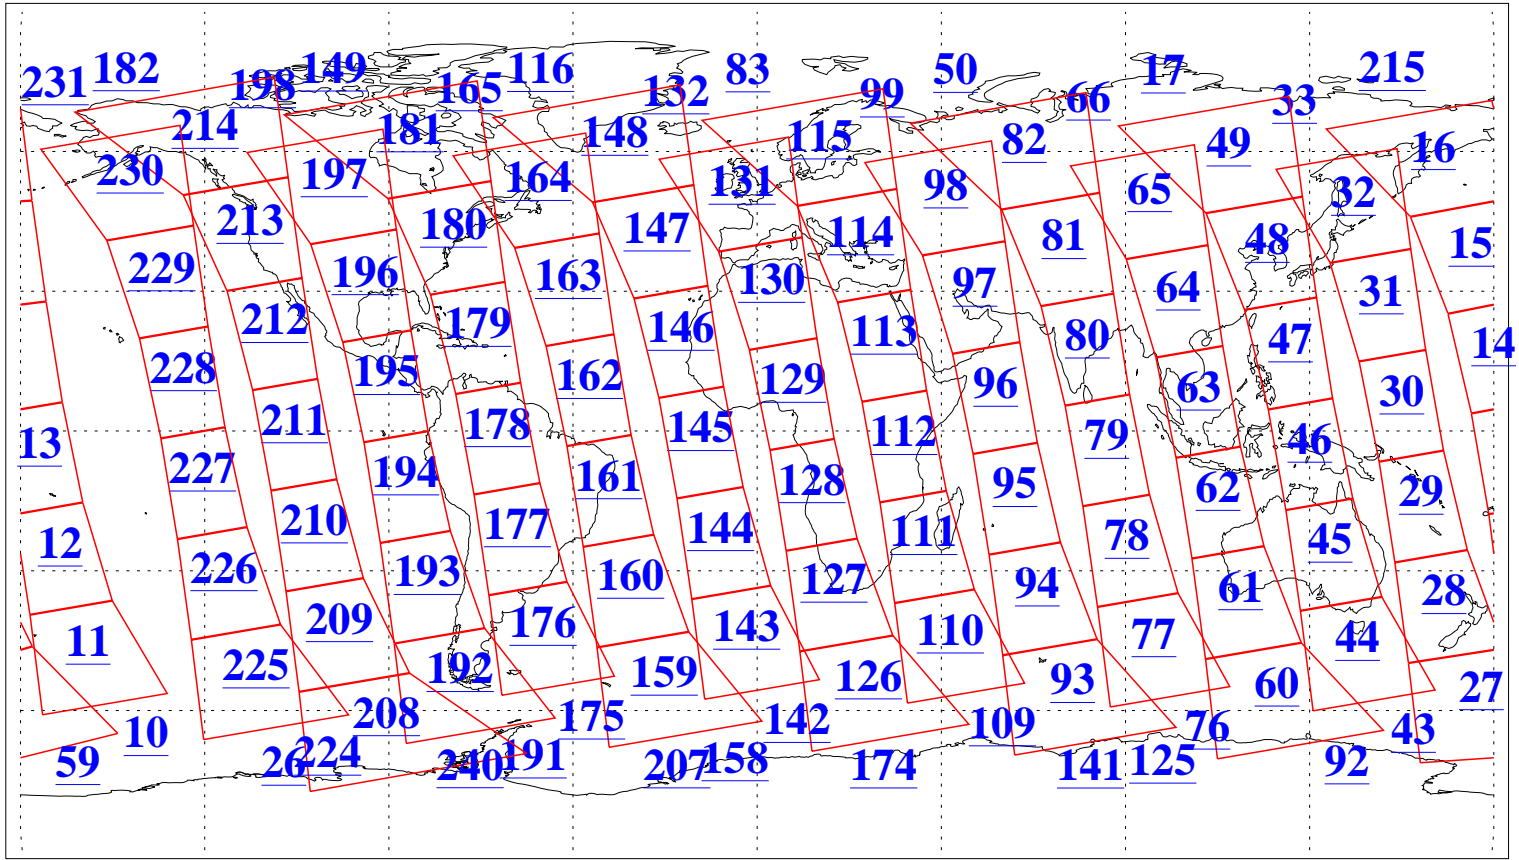

L1B Availability
AMSU Granules: 240
HSB Granules: 0
AIRS Granules: 240

24 Jun 2020
DoY 176
Aqua Day 6626
Granules: 1 to 120

Granules: 121 to 240

Legend: AMSU Available, *HSB Available*, *AIRS Available*

L1B Availability
 AMSU Granules: 240
 HSB Granules: 0
 AIRS Granules: 240

24 Jun 2020
 DoY 176
 Aqua Day 6626

Ascending Granules

Descending Granules

Legend: AMSU Available, *HSB Available*, *AIRS Available*

L1B Availability
 AMSU Granules: 240
 HSB Granules: 0
 AIRS Granules: 240

24 Jun 2020
 DoY 176
 Aqua Day 6626

Northern Hemisphere Granules

Southern Hemisphere Granules

Legend: AMSU Available, **AIRS Available**, HSB Available