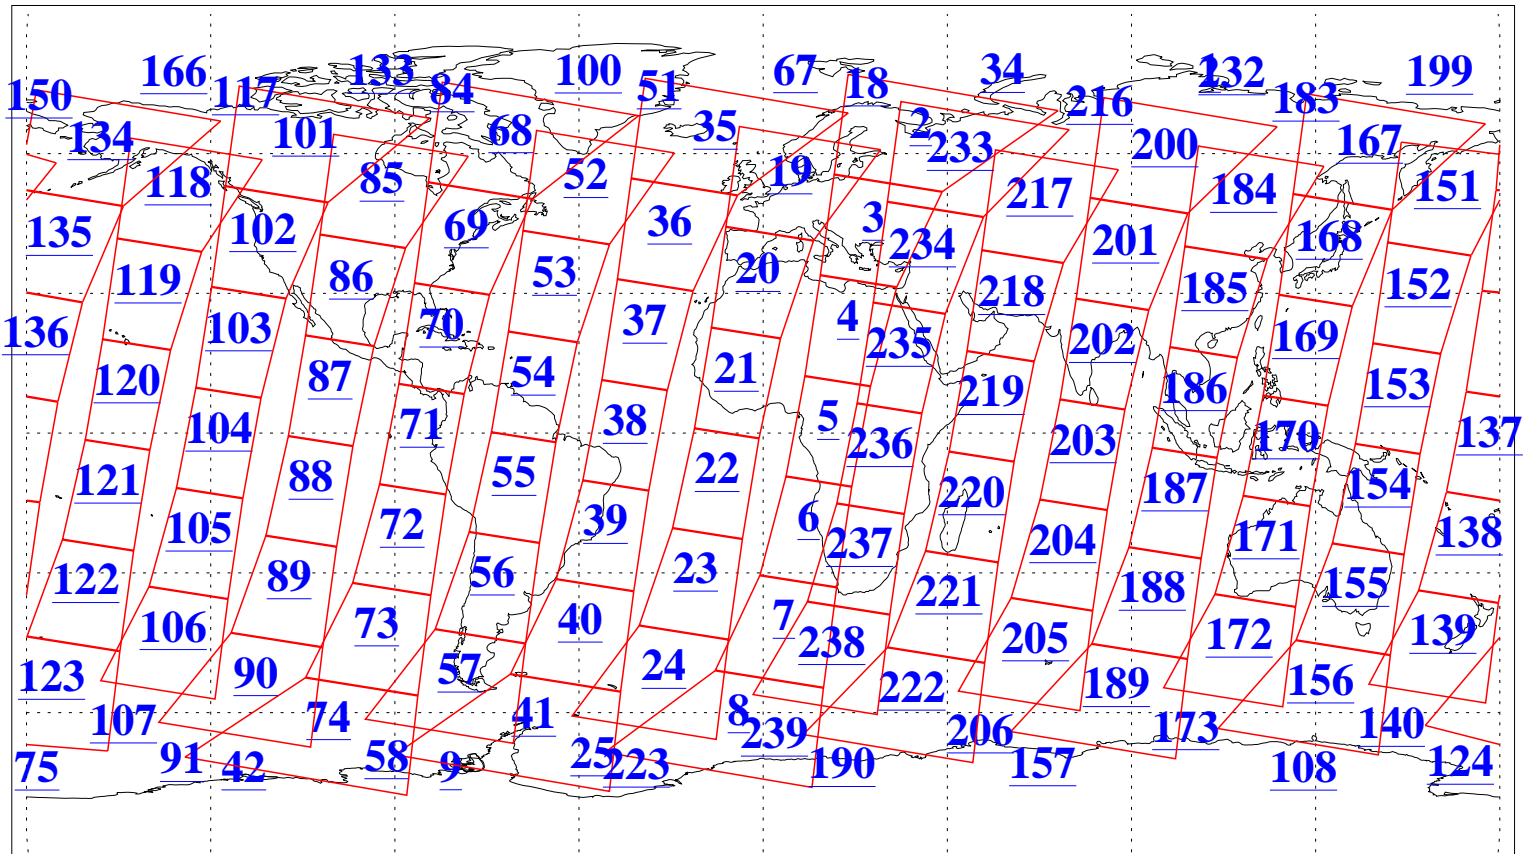

L1B Availability
AMSU Granules: 240
HSB Granules: 0
AIRS Granules: 240

24 Jun 2020
DoY 176
Aqua Day 6626
Granules: 1 to 120

Granules: 121 to 240

Legend: AMSU Available, *HSB Available*, *AIRS Available*

L1B Availability
 AMSU Granules: 240
 HSB Granules: 0
 AIRS Granules: 240

24 Jun 2020
 DoY 176
 Aqua Day 6626

Ascending Granules

Descending Granules

Legend: AMSU Available, *HSB Available*, *AIRS Available*

L1B Availability
 AMSU Granules: 240
 HSB Granules: 0
 AIRS Granules: 240

24 Jun 2020
 DoY 176
 Aqua Day 6626

Northern Hemisphere Granules

Southern Hemisphere Granules

Legend: AMSU Available, **AIRS Available**, HSB Available