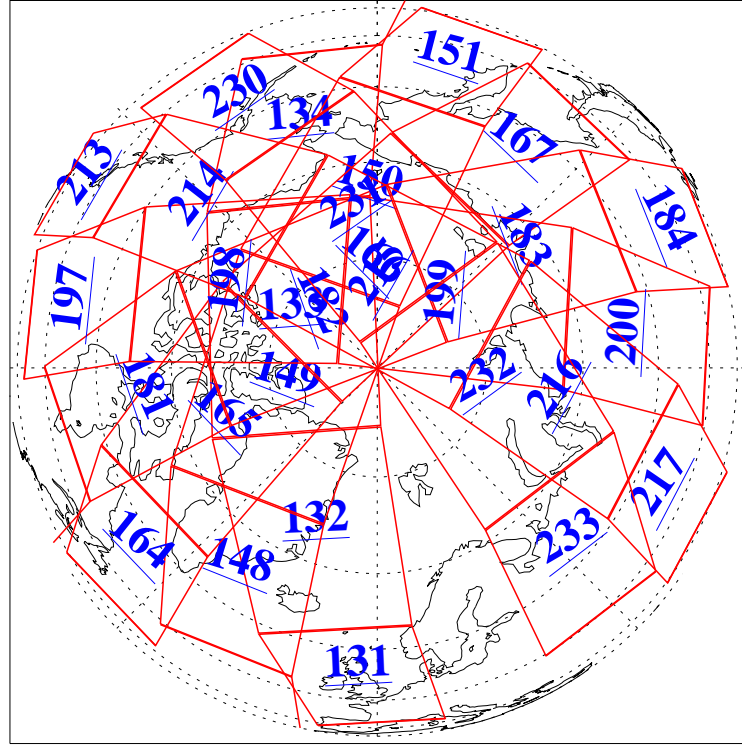

L1B Availability
AMSU Granules: 240
HSB Granules: 0
AIRS Granules: 240

24 Jun 2020
DoY 176
Aqua Day 6626

Northern Hemisphere Granules

Southern Hemisphere Granules