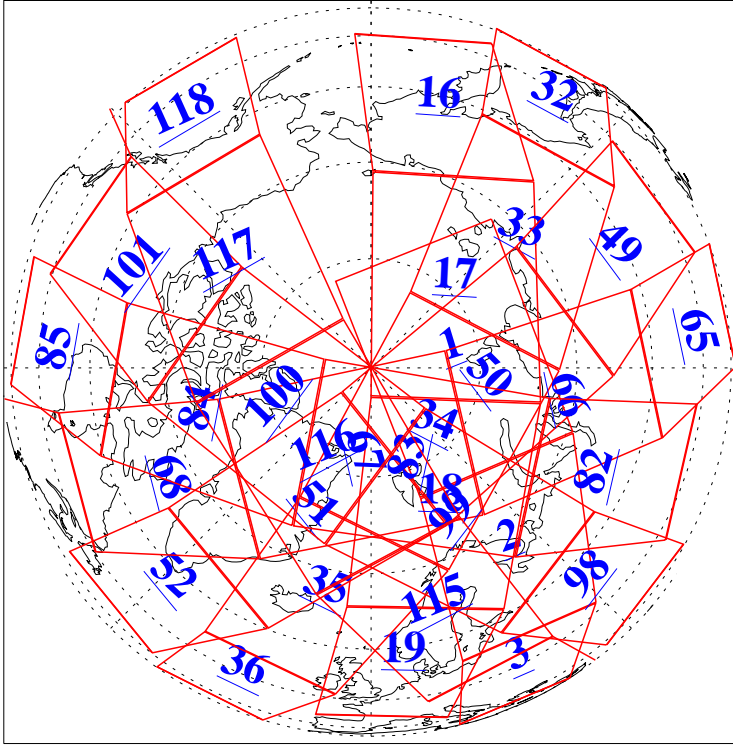

L1B Availability
AMSU Granules: 240
HSB Granules: 0
AIRS Granules: 240

24 Jun 2020
DoY 176
Aqua Day 6626
Granules: 1 to 120

Granules: 121 to 240

Legend: AMSU Available, *HSB Available*, *AIRS Available*

L1B Availability
 AMSU Granules: 240
 HSB Granules: 0
 AIRS Granules: 240

24 Jun 2020
 DoY 176
 Aqua Day 6626

Ascending Granules

Descending Granules

Legend: AMSU Available, *HSB Available*, *AIRS Available*

L1B Availability
 AMSU Granules: 240
 HSB Granules: 0
 AIRS Granules: 240

24 Jun 2020
 DoY 176
 Aqua Day 6626

Northern Hemisphere Granules

Southern Hemisphere Granules

Legend: AMSU Available, **AIRS Available**, HSB Available