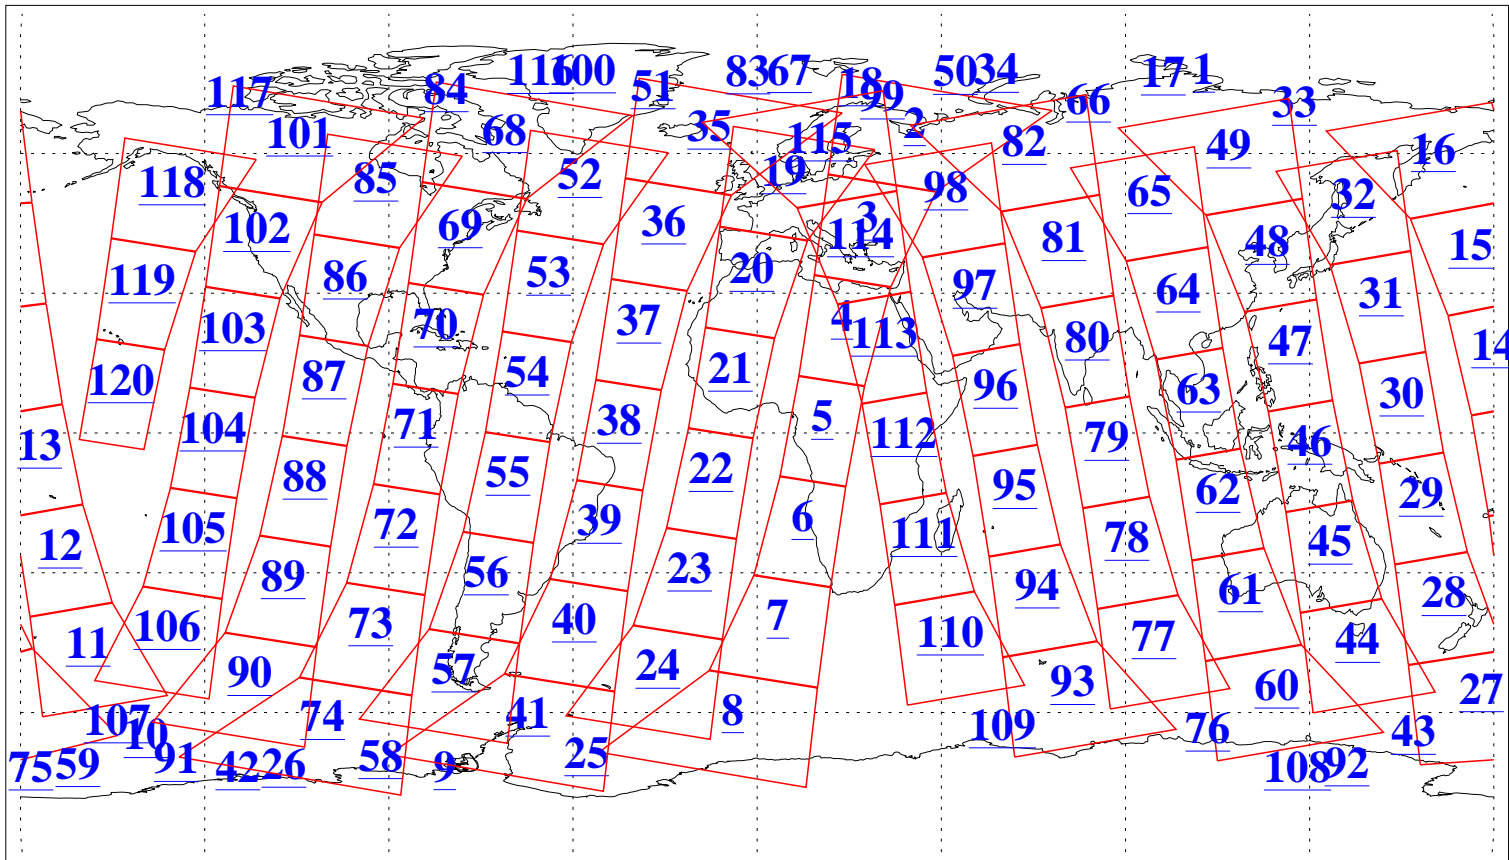

L1B Availability
AMSU Granules: 240
HSB Granules: 0
AIRS Granules: 240

24 Jun 2020
DoY 176
Aqua Day 6626
Granules: 1 to 120

Granules: 121 to 240

Legend: AMSU Available, *HSB Available*, *AIRS Available*

L1B Availability
 AMSU Granules: 240
 HSB Granules: 0
 AIRS Granules: 240

24 Jun 2020
 DoY 176
 Aqua Day 6626

Ascending Granules

Descending Granules

Legend: AMSU Available, *HSB Available*, *AIRS Available*

L1B Availability
 AMSU Granules: 240
 HSB Granules: 0
 AIRS Granules: 240

24 Jun 2020
 DoY 176
 Aqua Day 6626

Northern Hemisphere Granules

Southern Hemisphere Granules

Legend: AMSU Available, **AIRS Available**, HSB Available