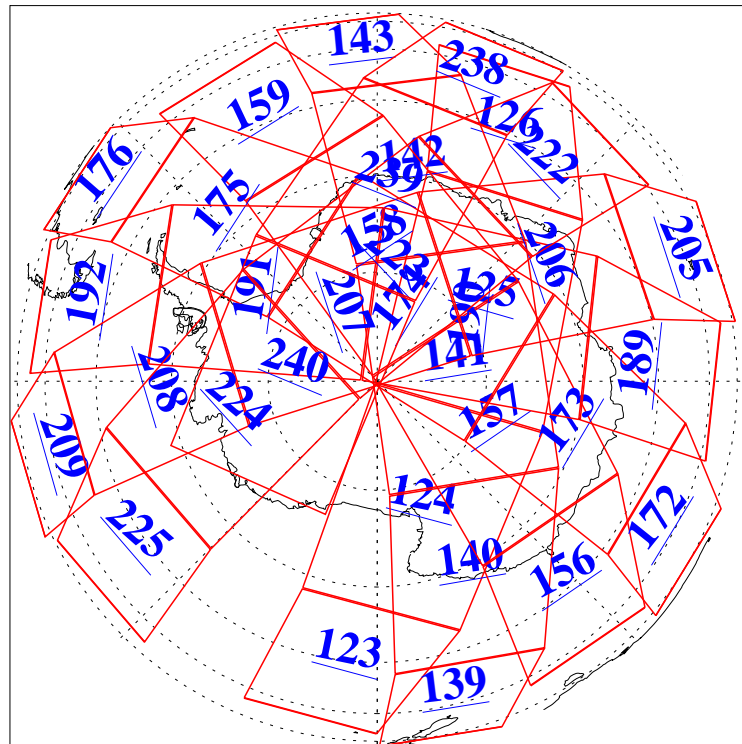

L1B Availability
AMSU Granules: 240
HSB Granules: 0
AIRS Granules: 240

24 Jun 2020
DoY 176
Aqua Day 6626
Granules: 1 to 120

Granules: 121 to 240

Legend: AMSU Available, *HSB Available*, *AIRS Available*

L1B Availability
 AMSU Granules: 240
 HSB Granules: 0
 AIRS Granules: 240

24 Jun 2020
 DoY 176
 Aqua Day 6626

Ascending Granules

Descending Granules

Legend: AMSU Available, *HSB Available*, *AIRS Available*

L1B Availability
 AMSU Granules: 240
 HSB Granules: 0
 AIRS Granules: 240

24 Jun 2020
 DoY 176
 Aqua Day 6626

Northern Hemisphere Granules

Southern Hemisphere Granules

Legend: AMSU Available, **AIRS Available**, HSB Available