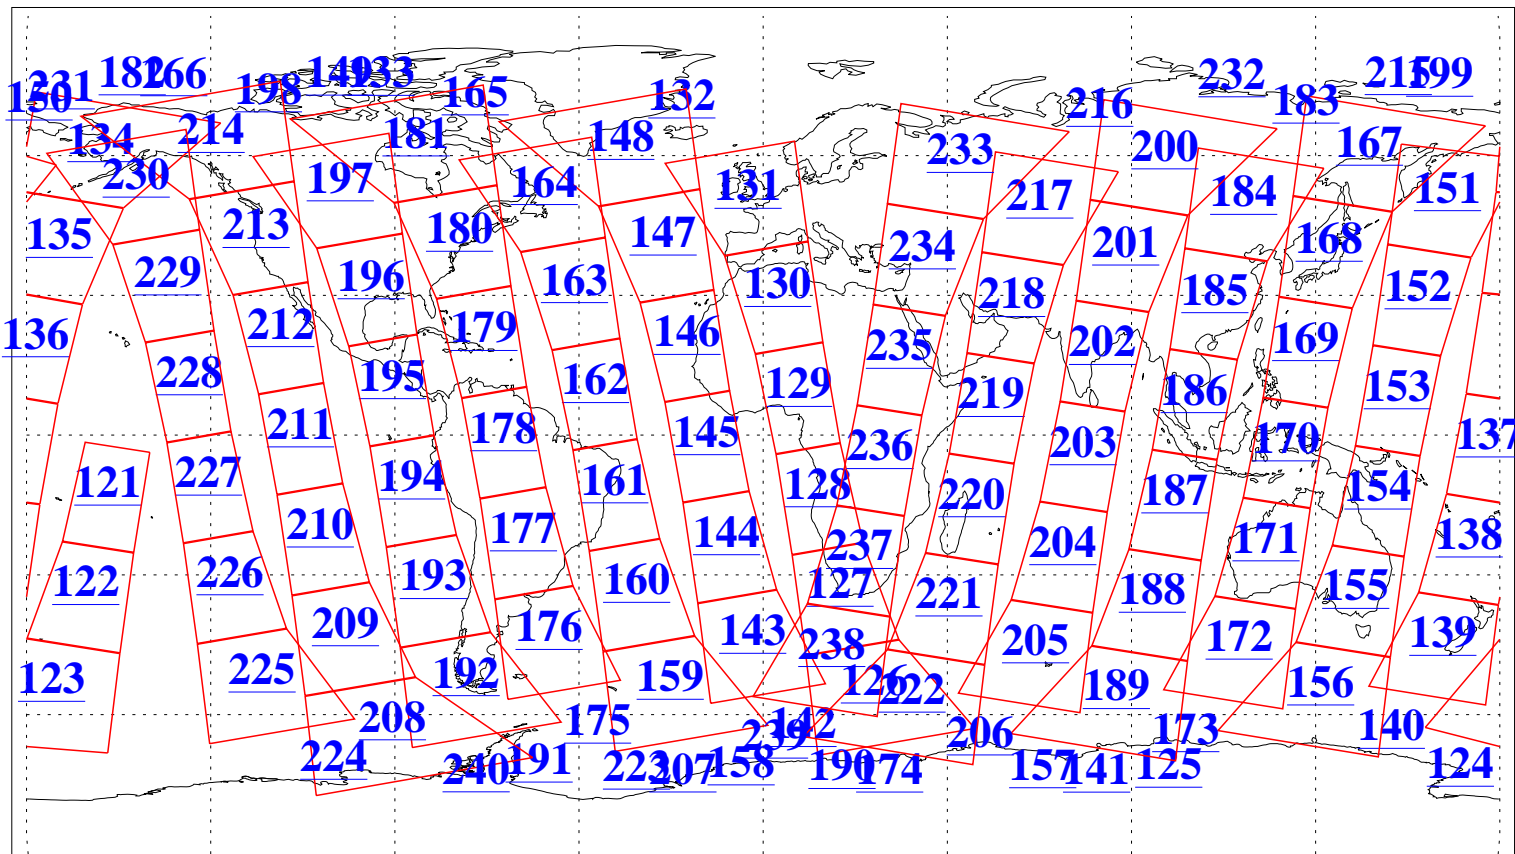

L1B Availability
AMSU Granules: 240
HSB Granules: 0
AIRS Granules: 240

24 Jun 2020
DoY 176
Aqua Day 6626
Granules: 1 to 120

Granules: 121 to 240

Legend: AMSU Available, *HSB Available*, *AIRS Available*

L1B Availability
 AMSU Granules: 240
 HSB Granules: 0
 AIRS Granules: 240

24 Jun 2020
 DoY 176
 Aqua Day 6626

Ascending Granules

Descending Granules

Legend: AMSU Available, *HSB Available*, *AIRS Available*

L1B Availability
 AMSU Granules: 240
 HSB Granules: 0
 AIRS Granules: 240

24 Jun 2020
 DoY 176
 Aqua Day 6626

Northern Hemisphere Granules

Southern Hemisphere Granules

Legend: AMSU Available, **AIRS Available**, HSB Available