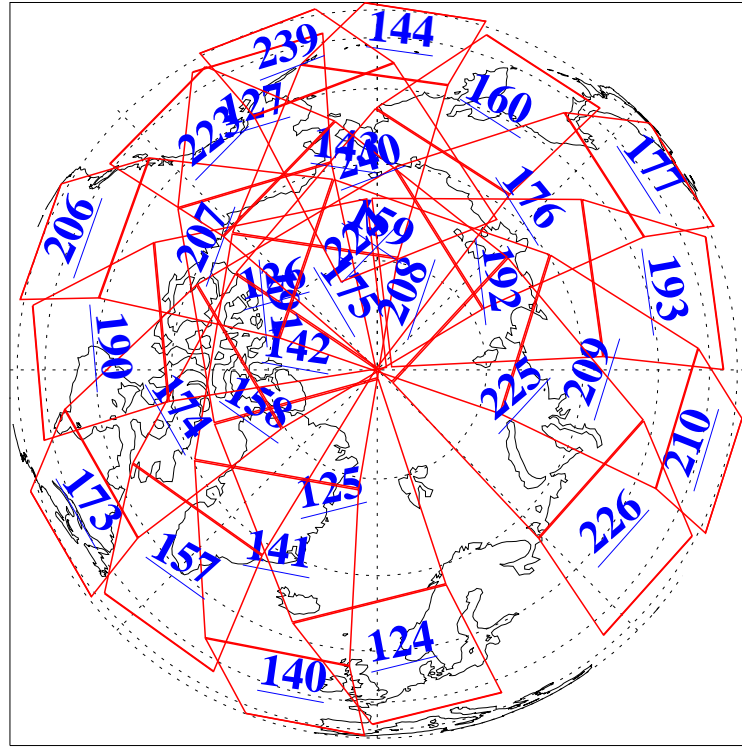

23 Jun 2020
 DoY 175
 Aqua Day 6625

Ascending Granules

Descending Granules

Legend: AMSU Available, HSB Available, AIRS Available

L1B Availability
 AMSU Granules: 239
 HSB Granules: 0
 AIRS Granules: 240

23 Jun 2020
 DoY 175
 Aqua Day 6625

Northern Hemisphere Granules

Southern Hemisphere Granules

Legend: AMSU Available, *HSB Available*, AIRS Available