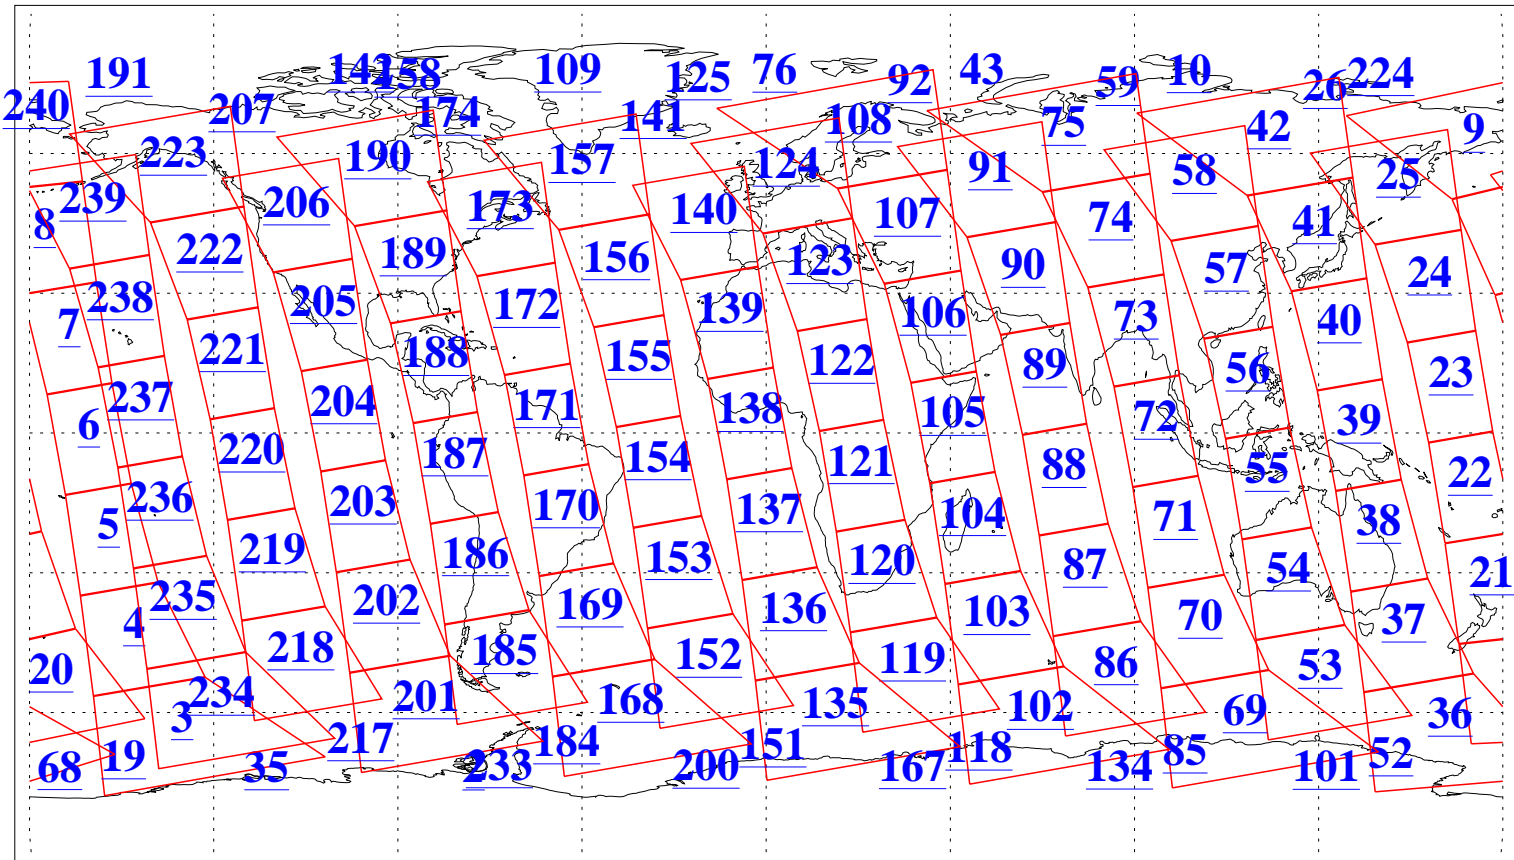

L1B Availability
AMSU Granules: 239
HSB Granules: 0
AIRS Granules: 240

23 Jun 2020
DoY 175
Aqua Day 6625
Granules: 1 to 120

Granules: 121 to 240

Legend: AMSU Available, HSB Available, AIRS Available

L1B Availability
 AMSU Granules: 239
 HSB Granules: 0
 AIRS Granules: 240

23 Jun 2020
 DoY 175
 Aqua Day 6625

Ascending Granules

Descending Granules

Legend: AMSU Available, HSB Available, AIRS Available

L1B Availability
 AMSU Granules: 239
 HSB Granules: 0
 AIRS Granules: 240

23 Jun 2020
 DoY 175
 Aqua Day 6625

Northern Hemisphere Granules

Southern Hemisphere Granules

Legend: AMSU Available, *HSB Available*, AIRS Available