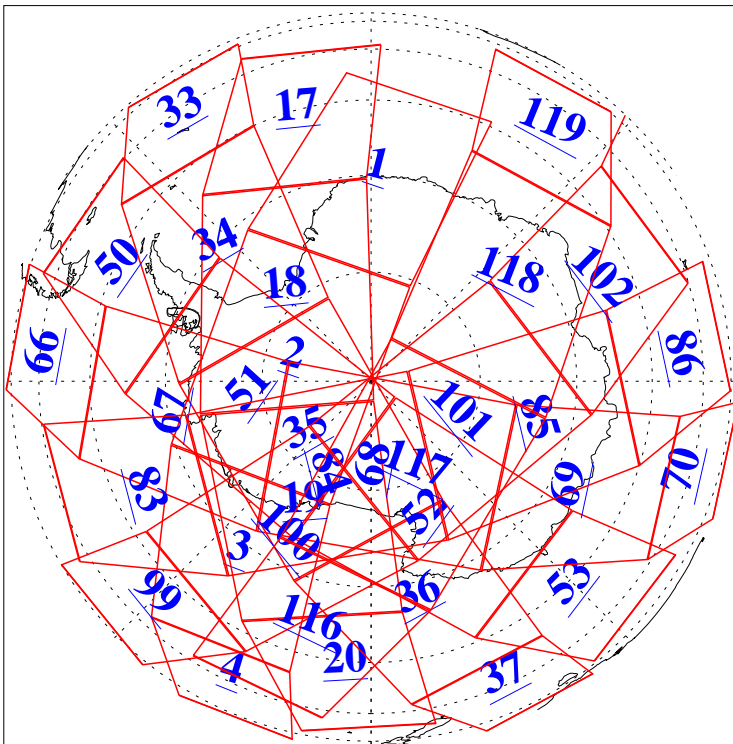

L1B Availability
AMSU Granules: 239
HSB Granules: 0
AIRS Granules: 240

23 Jun 2020
DoY 175
Aqua Day 6625
Granules: 1 to 120

Granules: 121 to 240

Legend: AMSU Available, HSB Available, AIRS Available

L1B Availability
 AMSU Granules: 239
 HSB Granules: 0
 AIRS Granules: 240

23 Jun 2020
 DoY 175
 Aqua Day 6625

Ascending Granules

Descending Granules

Legend: AMSU Available, HSB Available, AIRS Available

L1B Availability
 AMSU Granules: 239
 HSB Granules: 0
 AIRS Granules: 240

23 Jun 2020
 DoY 175
 Aqua Day 6625

Northern Hemisphere Granules

Southern Hemisphere Granules

Legend: AMSU Available, *HSB Available*, AIRS Available