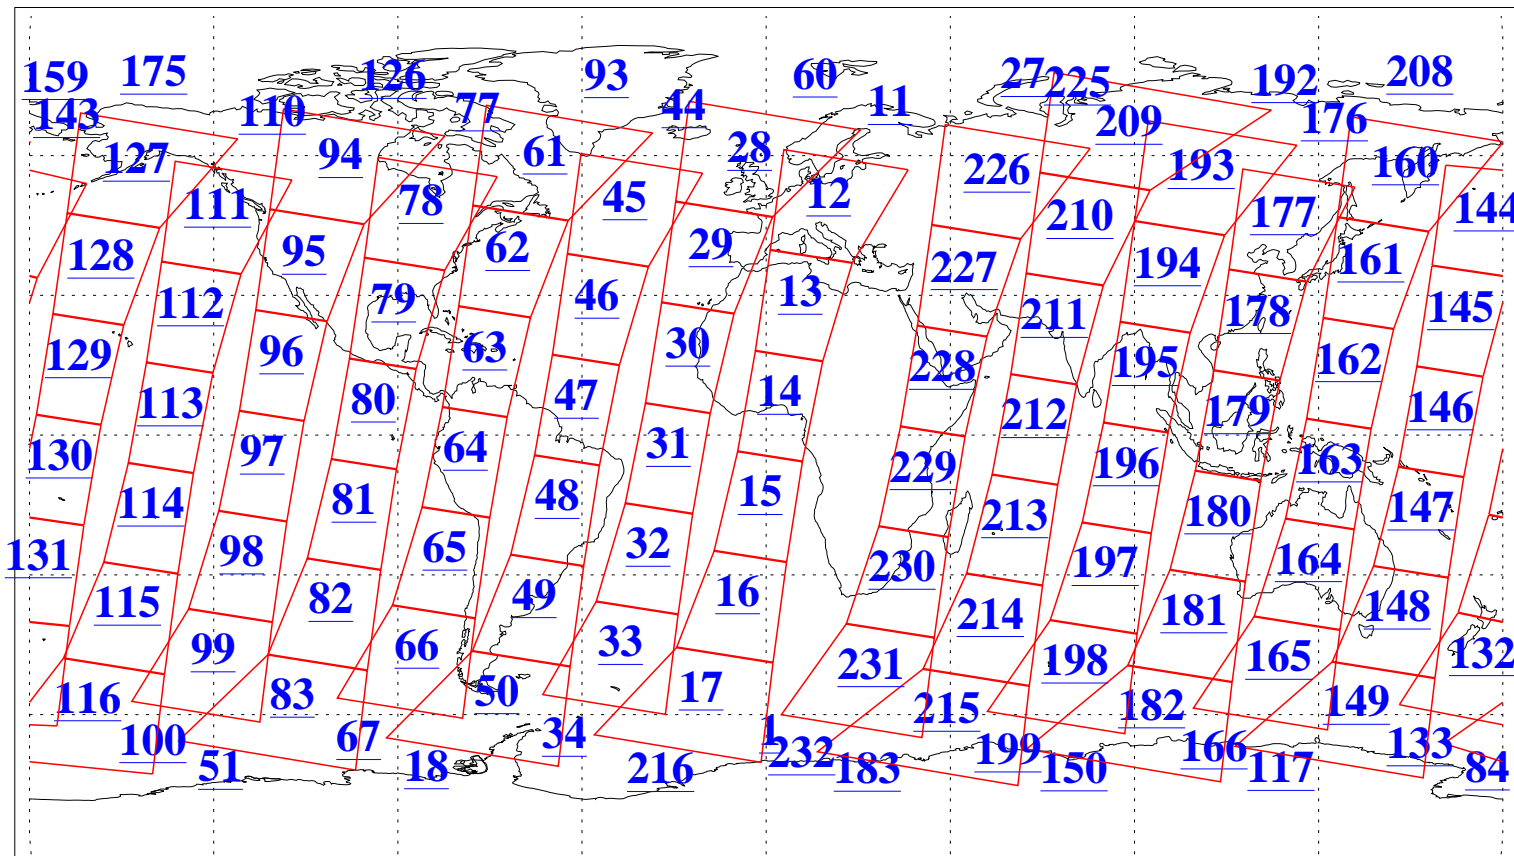

L1B Availability
AMSU Granules: 239
HSB Granules: 0
AIRS Granules: 240

23 Jun 2020
DoY 175
Aqua Day 6625
Granules: 1 to 120

Granules: 121 to 240

Legend: AMSU Available, HSB Available, AIRS Available

L1B Availability
 AMSU Granules: 239
 HSB Granules: 0
 AIRS Granules: 240

23 Jun 2020
 DoY 175
 Aqua Day 6625

Ascending Granules

Descending Granules

Legend: AMSU Available, HSB Available, AIRS Available

L1B Availability
 AMSU Granules: 239
 HSB Granules: 0
 AIRS Granules: 240

23 Jun 2020
 DoY 175
 Aqua Day 6625

Northern Hemisphere Granules

Southern Hemisphere Granules

Legend: AMSU Available, *HSB Available*, AIRS Available