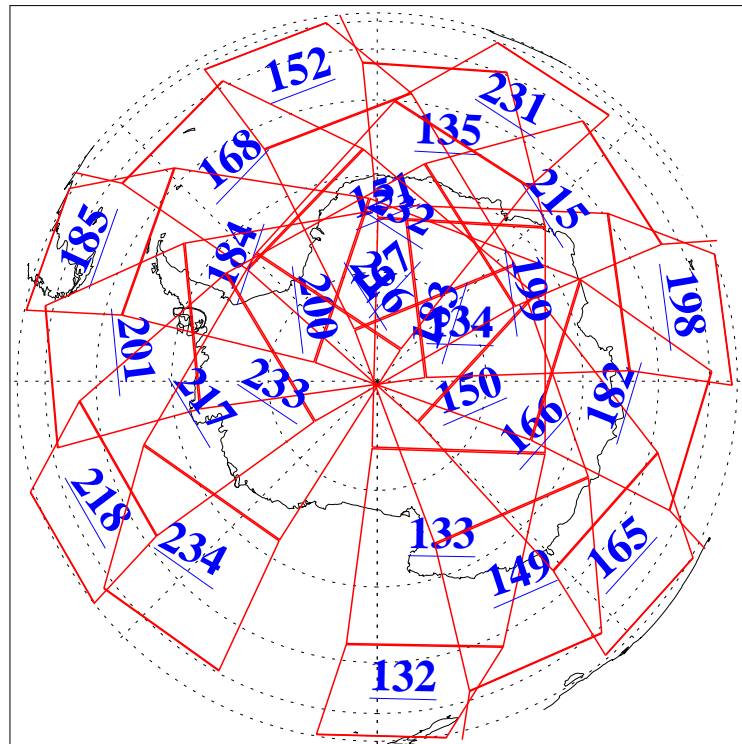

L1B Availability
AMSU Granules: 239
HSB Granules: 0
AIRS Granules: 240

23 Jun 2020
DoY 175
Aqua Day 6625
Granules: 1 to 120

Granules: 121 to 240

Legend: AMSU Available, HSB Available, AIRS Available

L1B Availability
 AMSU Granules: 239
 HSB Granules: 0
 AIRS Granules: 240

23 Jun 2020
 DoY 175
 Aqua Day 6625

Ascending Granules

Descending Granules

Legend: AMSU Available, HSB Available, AIRS Available

L1B Availability
 AMSU Granules: 239
 HSB Granules: 0
 AIRS Granules: 240

23 Jun 2020
 DoY 175
 Aqua Day 6625

Northern Hemisphere Granules

Southern Hemisphere Granules

Legend: AMSU Available, *HSB Available*, AIRS Available