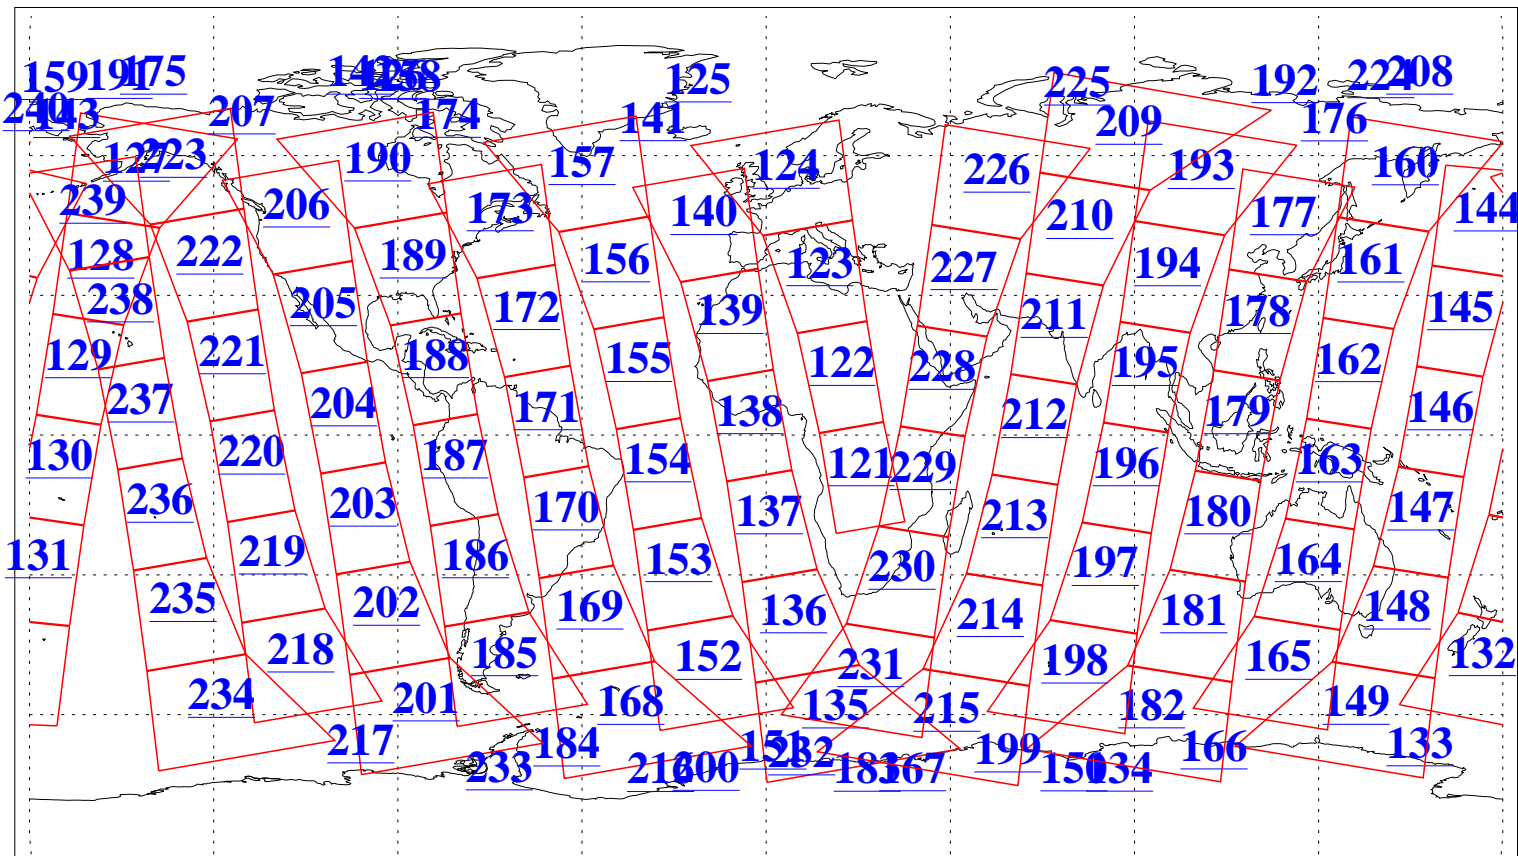

L1B Availability
AMSU Granules: 239
HSB Granules: 0
AIRS Granules: 240

23 Jun 2020
DoY 175
Aqua Day 6625
Granules: 1 to 120

Granules: 121 to 240

Legend: AMSU Available, HSB Available, AIRS Available

L1B Availability
 AMSU Granules: 239
 HSB Granules: 0
 AIRS Granules: 240

23 Jun 2020
 DoY 175
 Aqua Day 6625

Ascending Granules

Descending Granules

Legend: AMSU Available, HSB Available, AIRS Available

L1B Availability
 AMSU Granules: 239
 HSB Granules: 0
 AIRS Granules: 240

23 Jun 2020
 DoY 175
 Aqua Day 6625

Northern Hemisphere Granules

Southern Hemisphere Granules

Legend: AMSU Available, *HSB Available*, AIRS Available