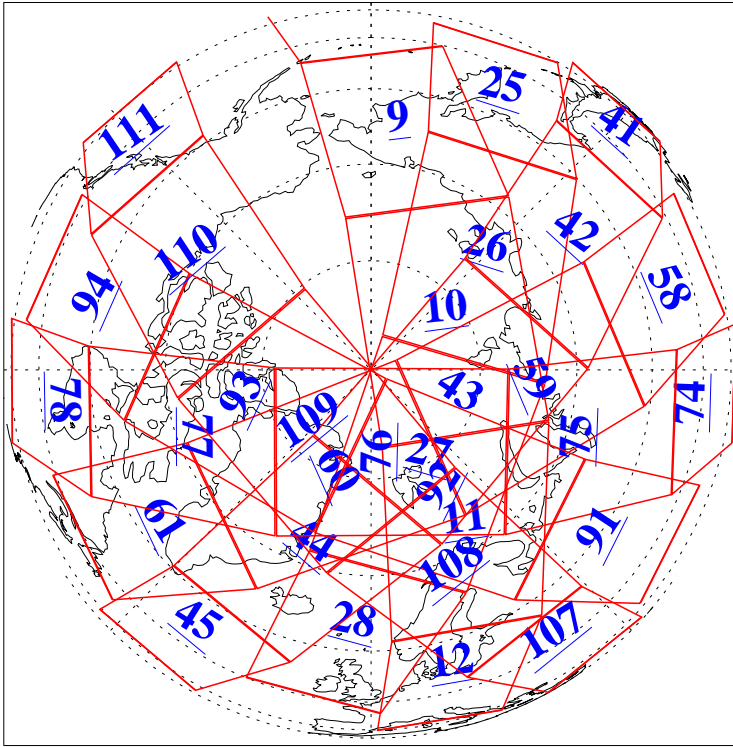

L1B Availability
AMSU Granules: 239
HSB Granules: 0
AIRS Granules: 240

23 Jun 2020
DoY 175
Aqua Day 6625
Granules: 1 to 120

Granules: 121 to 240

Legend: AMSU Available, HSB Available, AIRS Available

L1B Availability
 AMSU Granules: 239
 HSB Granules: 0
 AIRS Granules: 240

23 Jun 2020
 DoY 175
 Aqua Day 6625

Ascending Granules

Descending Granules

Legend: AMSU Available, HSB Available, AIRS Available

L1B Availability
 AMSU Granules: 239
 HSB Granules: 0
 AIRS Granules: 240

23 Jun 2020
 DoY 175
 Aqua Day 6625

Northern Hemisphere Granules

Southern Hemisphere Granules

Legend: AMSU Available, *HSB Available*, AIRS Available