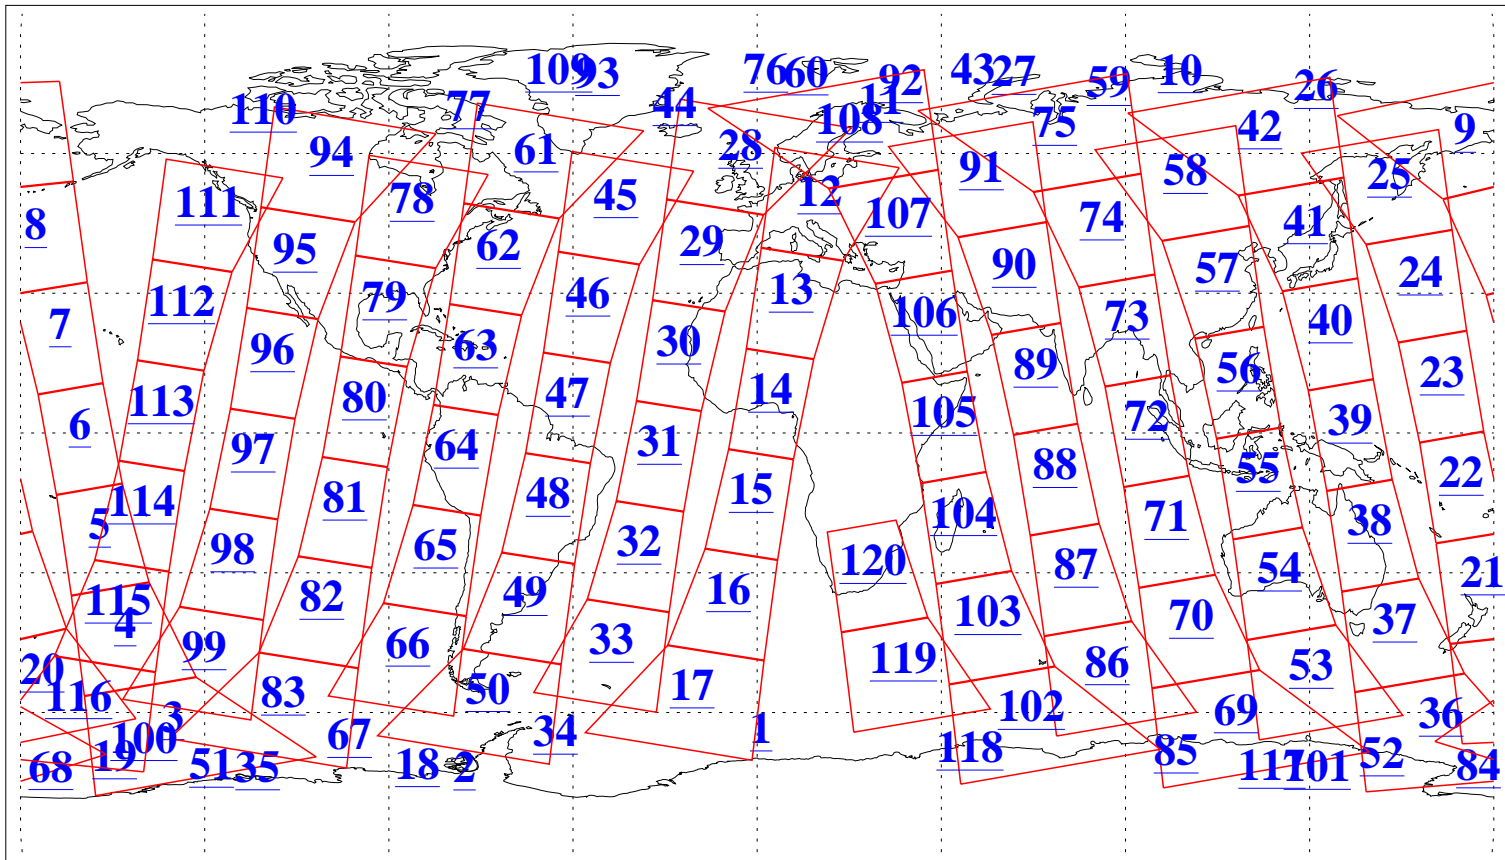

L1B Availability
AMSU Granules: 239
HSB Granules: 0
AIRS Granules: 240

23 Jun 2020
DoY 175
Aqua Day 6625
Granules: 1 to 120

Granules: 121 to 240

Legend: AMSU Available, HSB Available, AIRS Available

L1B Availability
 AMSU Granules: 239
 HSB Granules: 0
 AIRS Granules: 240

23 Jun 2020
 DoY 175
 Aqua Day 6625

Ascending Granules

Descending Granules

Legend: AMSU Available, HSB Available, AIRS Available

L1B Availability
 AMSU Granules: 239
 HSB Granules: 0
 AIRS Granules: 240

23 Jun 2020
 DoY 175
 Aqua Day 6625

Northern Hemisphere Granules

Southern Hemisphere Granules

Legend: AMSU Available, *HSB Available*, AIRS Available