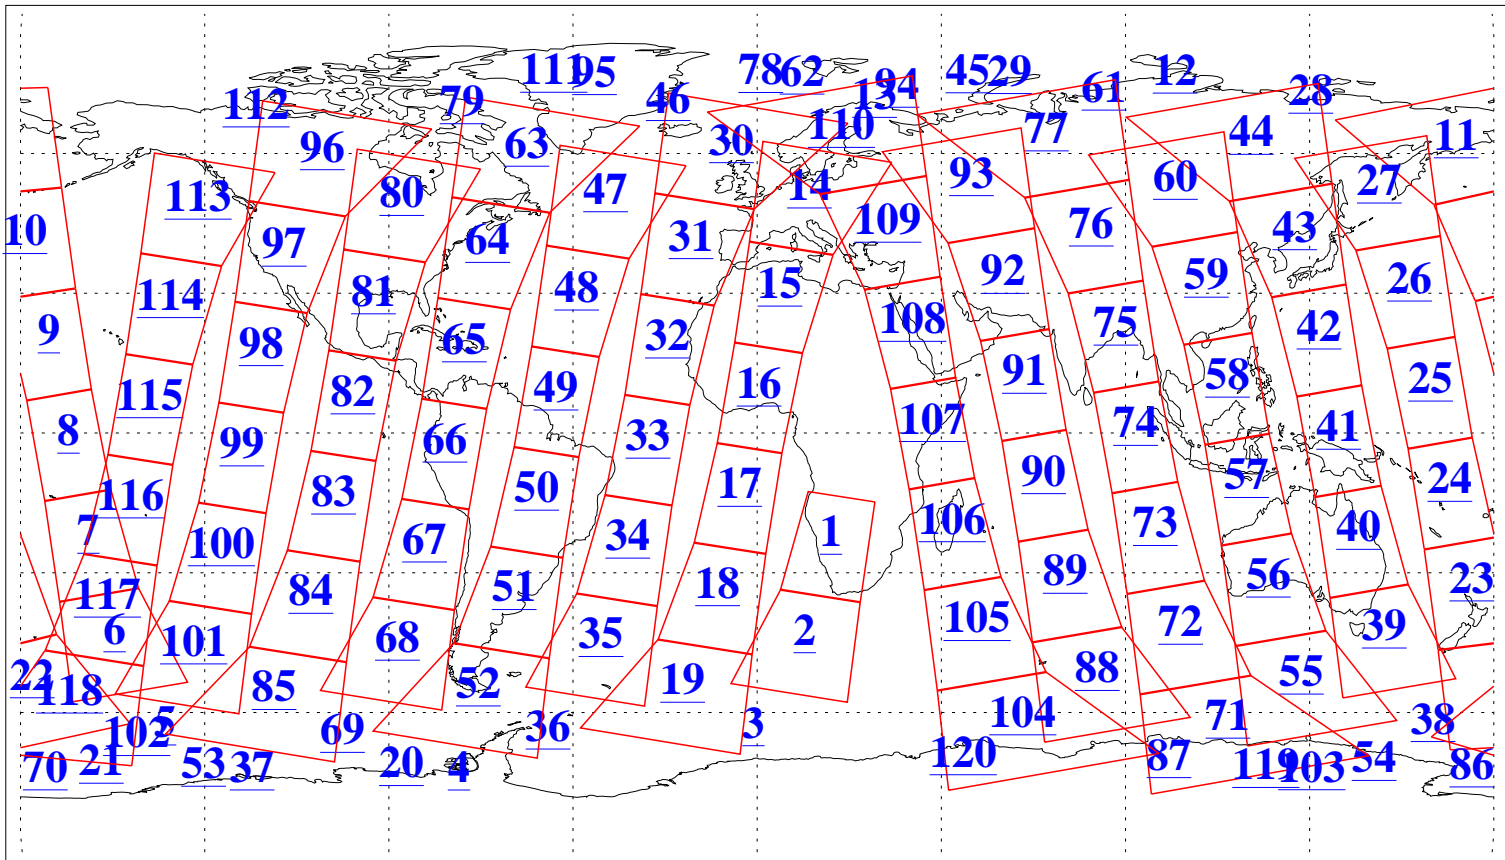

L1B Availability
 AMSU Granules: 240
 HSB Granules: 0
 AIRS Granules: 240

21 Jun 2020
 DoY 173
 Aqua Day 6623
 Granules: 1 to 120

Granules: 121 to 240

Legend: AMSU Available, *HSB Available*, *AIRS Available*

L1B Availability
 AMSU Granules: 240
 HSB Granules: 0
 AIRS Granules: 240

21 Jun 2020
 DoY 173
 Aqua Day 6623

Ascending Granules

Descending Granules

Legend: AMSU Available, *HSB Available*, **AIRS Available**

L1B Availability
 AMSU Granules: 240
 HSB Granules: 0
 AIRS Granules: 240

21 Jun 2020
 DoY 173
 Aqua Day 6623

Northern Hemisphere Granules

Southern Hemisphere Granules

Legend: AMSU Available, **HSB Available**, **AIRS Available**