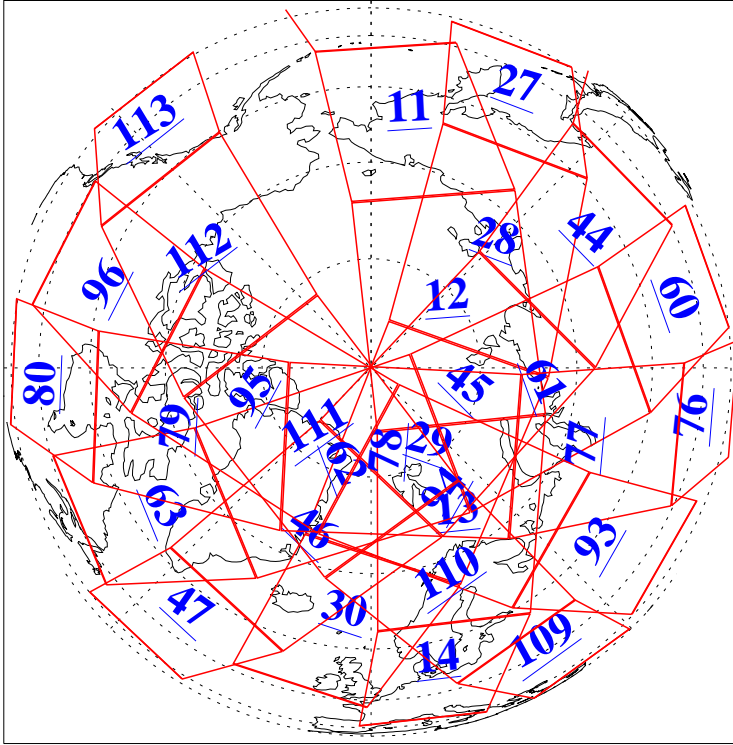

L1B Availability
 AMSU Granules: 240
 HSB Granules: 0
 AIRS Granules: 240

21 Jun 2020
 DoY 173
 Aqua Day 6623
 Granules: 1 to 120

Granules: 121 to 240

Legend: AMSU Available, *HSB Available*, *AIRS Available*

L1B Availability
 AMSU Granules: 240
 HSB Granules: 0
 AIRS Granules: 240

21 Jun 2020
 DoY 173
 Aqua Day 6623

Ascending Granules

Descending Granules

Legend: AMSU Available, *HSB Available*, **AIRS Available**

L1B Availability
 AMSU Granules: 240
 HSB Granules: 0
 AIRS Granules: 240

21 Jun 2020
 DoY 173
 Aqua Day 6623

Northern Hemisphere Granules

Southern Hemisphere Granules

Legend: AMSU Available, **HSB Available**, **AIRS Available**