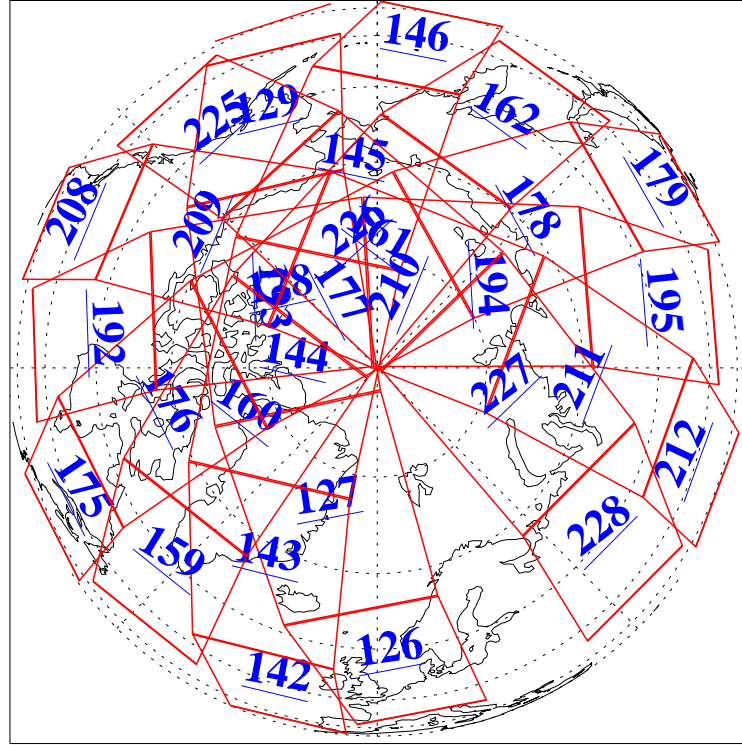

L1B Availability
 AMSU Granules: 240
 HSB Granules: 0
 AIRS Granules: 240

21 Jun 2020
 DoY 173
 Aqua Day 6623

Ascending Granules

Descending Granules

Legend: AMSU Available, *HSB Available*, **AIRS Available**

L1B Availability
 AMSU Granules: 240
 HSB Granules: 0
 AIRS Granules: 240

21 Jun 2020
 DoY 173
 Aqua Day 6623

Northern Hemisphere Granules

Southern Hemisphere Granules

Legend: AMSU Available, **HSB Available**, **AIRS Available**