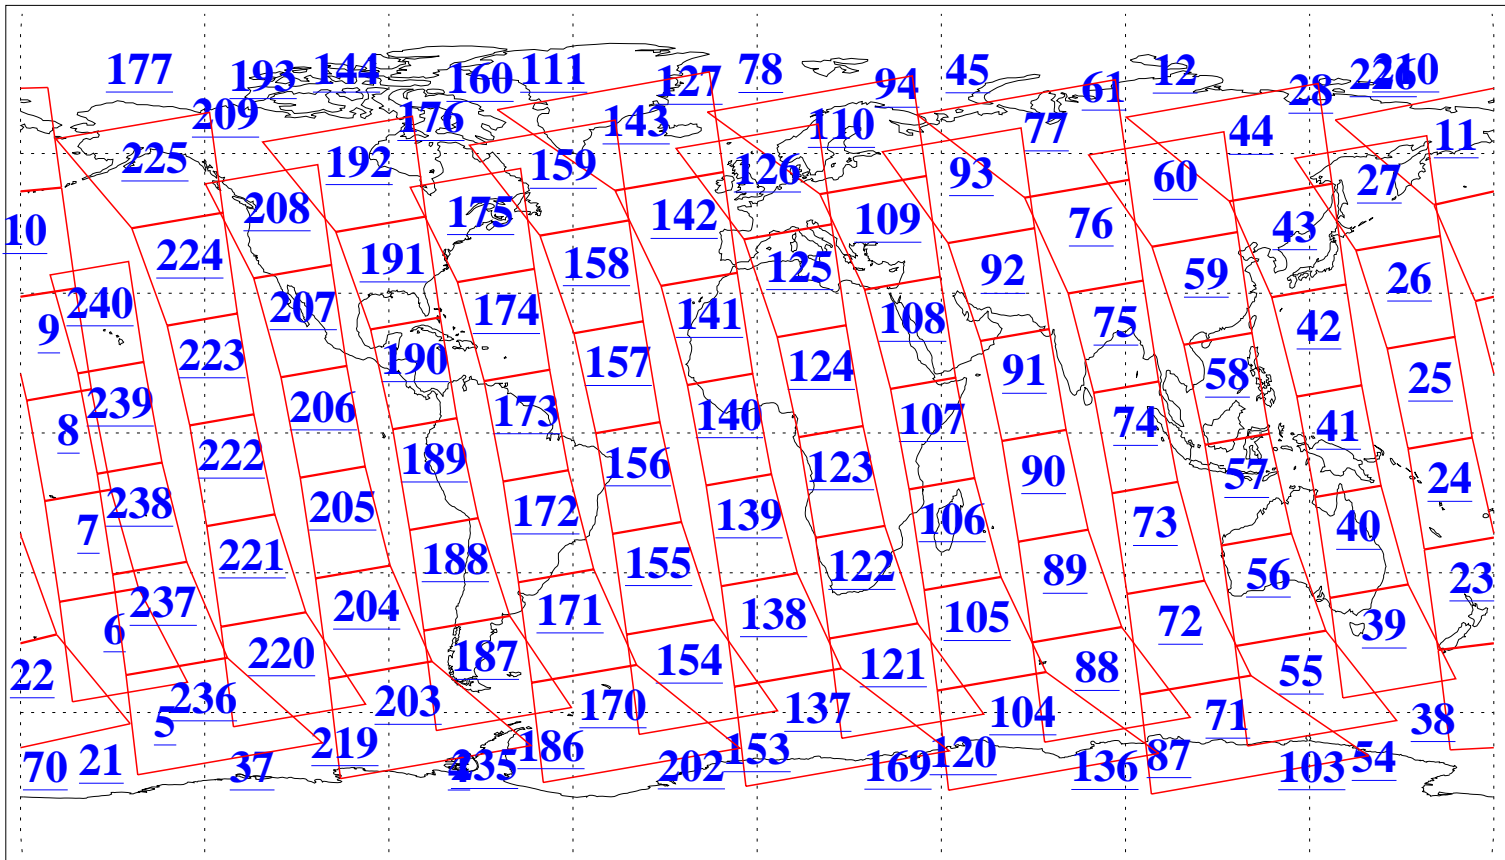

L1B Availability
 AMSU Granules: 240
 HSB Granules: 0
 AIRS Granules: 240

21 Jun 2020
 DoY 173
 Aqua Day 6623
 Granules: 1 to 120

Granules: 121 to 240

Legend: AMSU Available, *HSB Available*, *AIRS Available*

L1B Availability
 AMSU Granules: 240
 HSB Granules: 0
 AIRS Granules: 240

21 Jun 2020
 DoY 173
 Aqua Day 6623

Ascending Granules

Descending Granules

Legend: AMSU Available, *HSB Available*, **AIRS Available**

L1B Availability
 AMSU Granules: 240
 HSB Granules: 0
 AIRS Granules: 240

21 Jun 2020
 DoY 173
 Aqua Day 6623

Northern Hemisphere Granules

Southern Hemisphere Granules

Legend: AMSU Available, **HSB Available**, **AIRS Available**