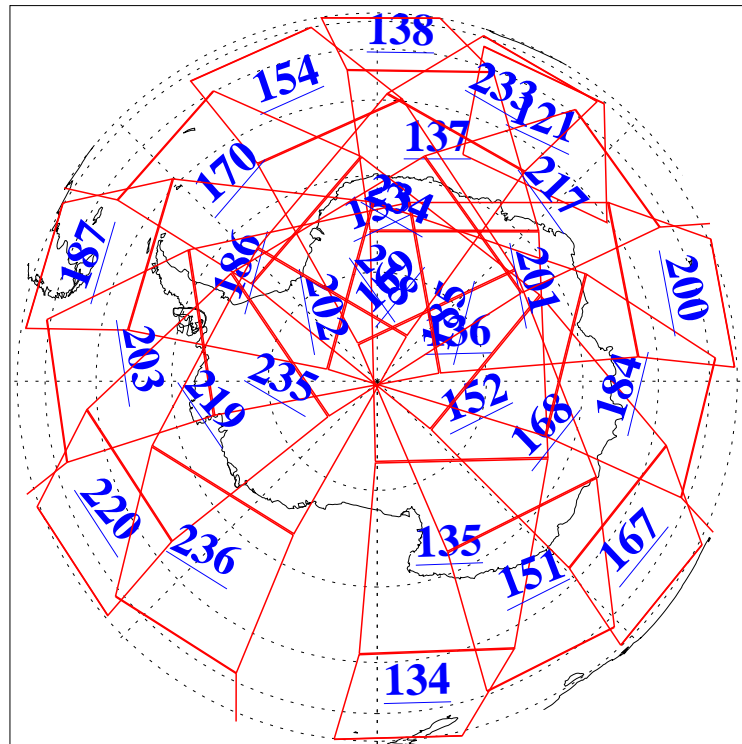

L1B Availability
 AMSU Granules: 240
 HSB Granules: 0
 AIRS Granules: 240

21 Jun 2020
 DoY 173
 Aqua Day 6623

Ascending Granules

Descending Granules

Legend: AMSU Available, *HSB Available*, **AIRS Available**

L1B Availability
 AMSU Granules: 240
 HSB Granules: 0
 AIRS Granules: 240

21 Jun 2020
 DoY 173
 Aqua Day 6623

Northern Hemisphere Granules

Southern Hemisphere Granules

Legend: AMSU Available, **HSB Available**, **AIRS Available**