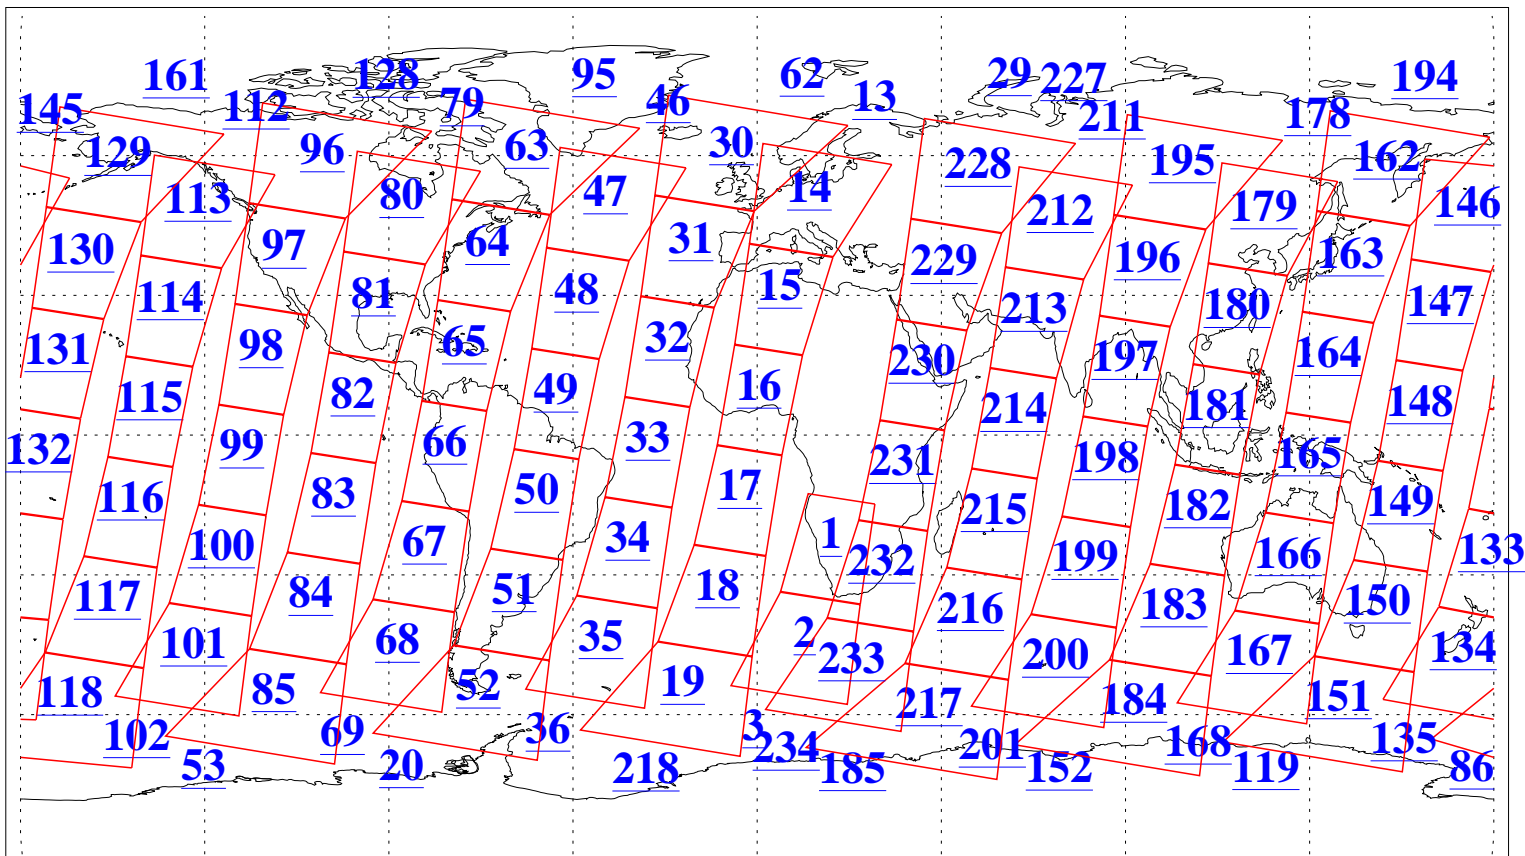

L1B Availability
 AMSU Granules: 240
 HSB Granules: 0
 AIRS Granules: 240

21 Jun 2020
 DoY 173
 Aqua Day 6623
 Granules: 1 to 120

Granules: 121 to 240

Legend: AMSU Available, *HSB Available*, *AIRS Available*

L1B Availability
 AMSU Granules: 240
 HSB Granules: 0
 AIRS Granules: 240

21 Jun 2020
 DoY 173
 Aqua Day 6623

Ascending Granules

Descending Granules

Legend: AMSU Available, *HSB Available*, **AIRS Available**

L1B Availability
 AMSU Granules: 240
 HSB Granules: 0
 AIRS Granules: 240

21 Jun 2020
 DoY 173
 Aqua Day 6623

Northern Hemisphere Granules

Southern Hemisphere Granules

Legend: AMSU Available, **HSB Available**, **AIRS Available**