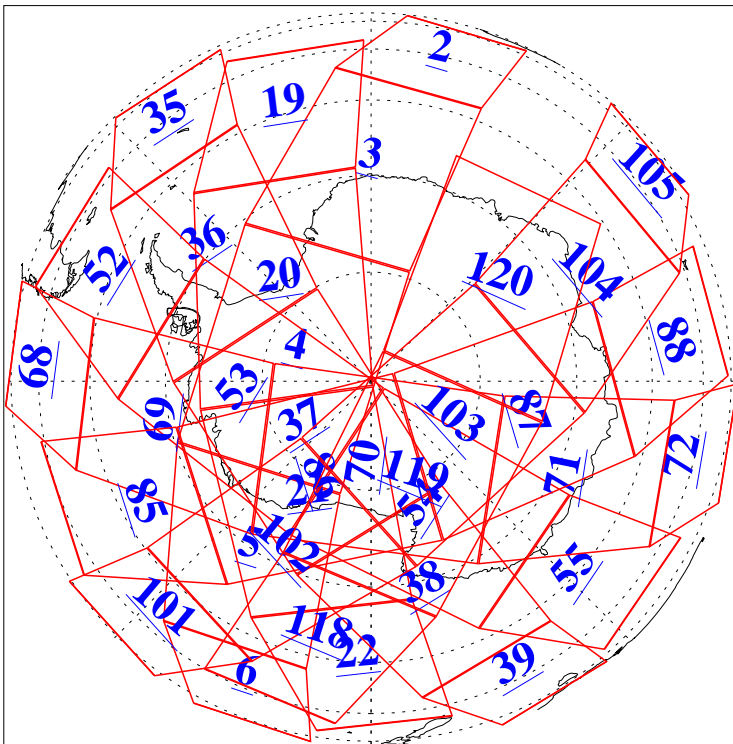

L1B Availability
 AMSU Granules: 240
 HSB Granules: 0
 AIRS Granules: 240

21 Jun 2020
 DoY 173
 Aqua Day 6623
 Granules: 1 to 120

Granules: 121 to 240

Legend: AMSU Available, *HSB Available*, *AIRS Available*

L1B Availability
 AMSU Granules: 240
 HSB Granules: 0
 AIRS Granules: 240

21 Jun 2020
 DoY 173
 Aqua Day 6623

Ascending Granules

Descending Granules

Legend: AMSU Available, *HSB Available*, **AIRS Available**

L1B Availability
 AMSU Granules: 240
 HSB Granules: 0
 AIRS Granules: 240

21 Jun 2020
 DoY 173
 Aqua Day 6623

Northern Hemisphere Granules

Southern Hemisphere Granules

Legend: AMSU Available, **HSB Available**, **AIRS Available**