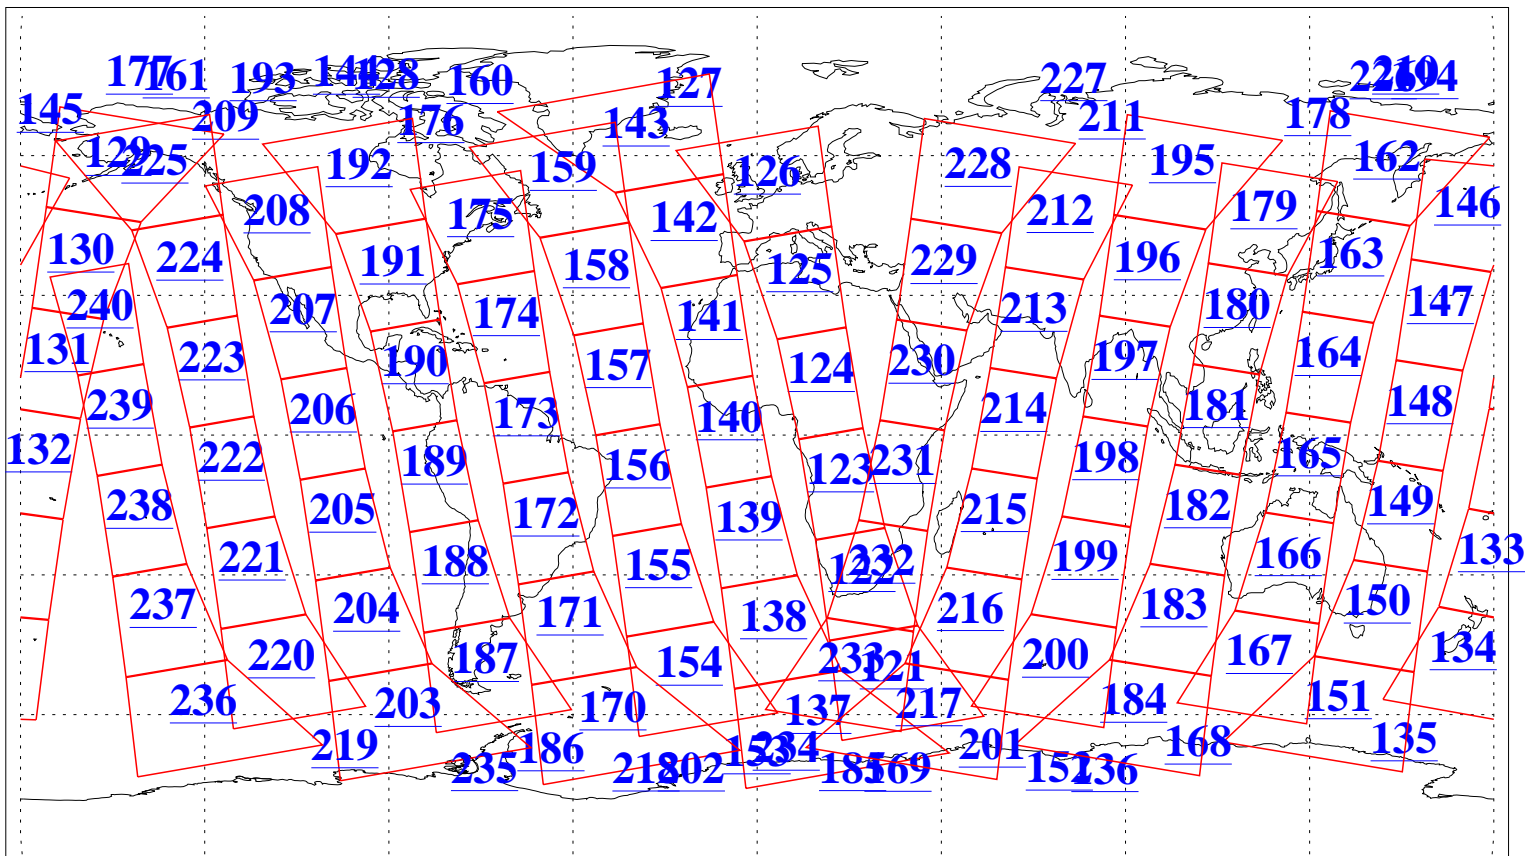

L1B Availability
 AMSU Granules: 240
 HSB Granules: 0
 AIRS Granules: 240

21 Jun 2020
 DoY 173
 Aqua Day 6623
 Granules: 1 to 120

Granules: 121 to 240

Legend: AMSU Available, *HSB Available*, *AIRS Available*

L1B Availability
 AMSU Granules: 240
 HSB Granules: 0
 AIRS Granules: 240

21 Jun 2020
 DoY 173
 Aqua Day 6623

Ascending Granules

Descending Granules

Legend: AMSU Available, *HSB Available*, **AIRS Available**

L1B Availability
 AMSU Granules: 240
 HSB Granules: 0
 AIRS Granules: 240

21 Jun 2020
 DoY 173
 Aqua Day 6623

Northern Hemisphere Granules

Southern Hemisphere Granules

Legend: AMSU Available, **HSB Available**, **AIRS Available**