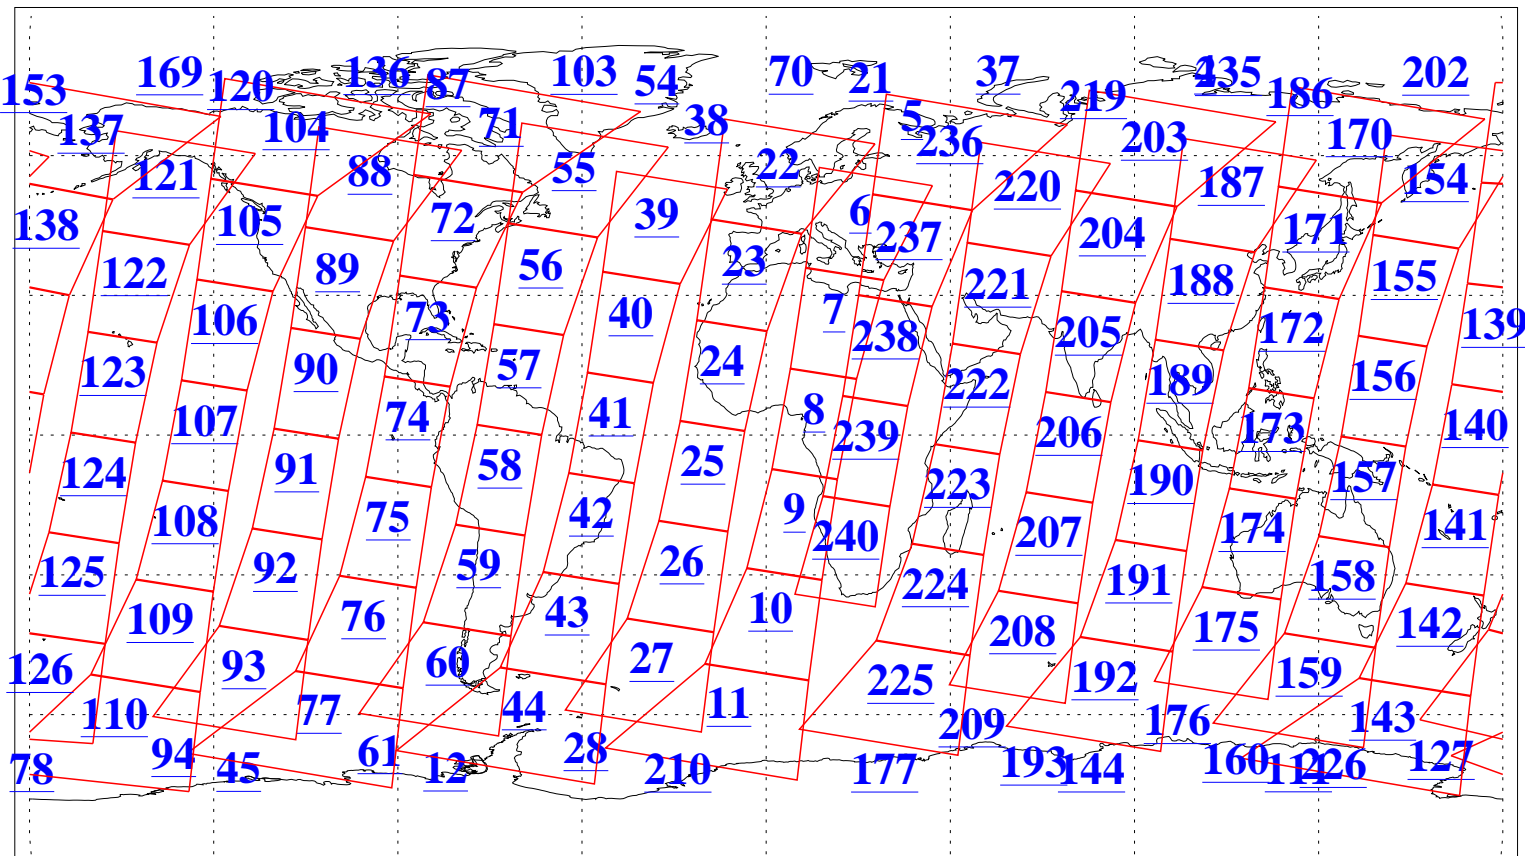

L1B Availability  
AMSU Granules: 240  
HSB Granules: 0  
AIRS Granules: 240

13 Jun 2020  
DoY 165  
Aqua Day 6615  
Granules: 1 to 120

Granules: 121 to 240

Legend: AMSU Available, *HSB Available*, AIRS Available

L1B Availability  
AMSU Granules: 240  
HSB Granules: 0  
AIRS Granules: 240

13 Jun 2020  
DoY 165  
Aqua Day 6615

Ascending Granules

Descending Granules

Legend: AMSU Available, *HSB Available*, *AIRS Available*

L1B Availability  
 AMSU Granules: 240  
 HSB Granules: 0  
 AIRS Granules: 240

13 Jun 2020  
 DoY 165  
 Aqua Day 6615

Northern Hemisphere Granules

Southern Hemisphere Granules

Legend: AMSU Available, HSB Available, AIRS Available