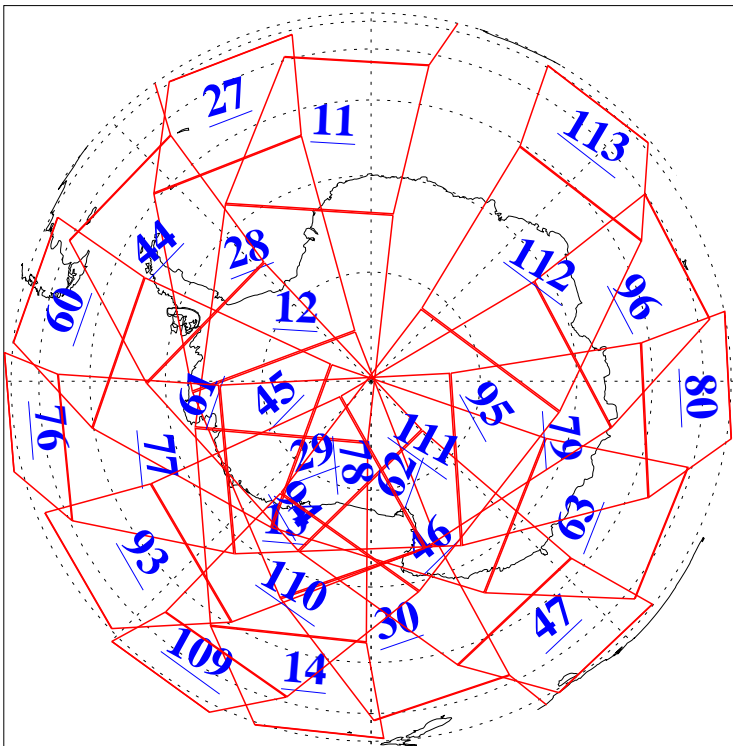

L1B Availability  
AMSU Granules: 240  
HSB Granules: 0  
AIRS Granules: 240

13 Jun 2020  
DoY 165  
Aqua Day 6615  
Granules: 1 to 120

Granules: 121 to 240

Legend: AMSU Available, *HSB Available*, AIRS Available

L1B Availability  
AMSU Granules: 240  
HSB Granules: 0  
AIRS Granules: 240

13 Jun 2020  
DoY 165  
Aqua Day 6615

Ascending Granules

Descending Granules

Legend: AMSU Available, *HSB Available*, *AIRS Available*

L1B Availability  
 AMSU Granules: 240  
 HSB Granules: 0  
 AIRS Granules: 240

13 Jun 2020  
 DoY 165  
 Aqua Day 6615

Northern Hemisphere Granules

Southern Hemisphere Granules

Legend: AMSU Available, HSB Available, AIRS Available