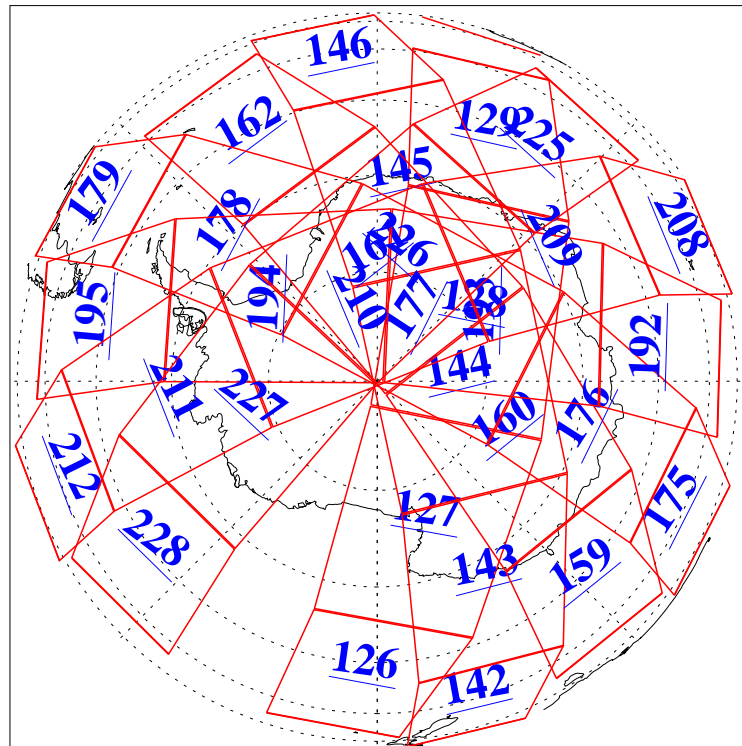

L1B Availability  
AMSU Granules: 240  
HSB Granules: 0  
AIRS Granules: 240

13 Jun 2020  
DoY 165  
Aqua Day 6615  
Granules: 1 to 120

Granules: 121 to 240

Legend: AMSU Available, *HSB Available*, AIRS Available

L1B Availability  
AMSU Granules: 240  
HSB Granules: 0  
AIRS Granules: 240

13 Jun 2020  
DoY 165  
Aqua Day 6615

Ascending Granules

Descending Granules

Legend: AMSU Available, *HSB Available*, *AIRS Available*

L1B Availability  
 AMSU Granules: 240  
 HSB Granules: 0  
 AIRS Granules: 240

13 Jun 2020  
 DoY 165  
 Aqua Day 6615

Northern Hemisphere Granules

Southern Hemisphere Granules

Legend: AMSU Available, HSB Available, AIRS Available