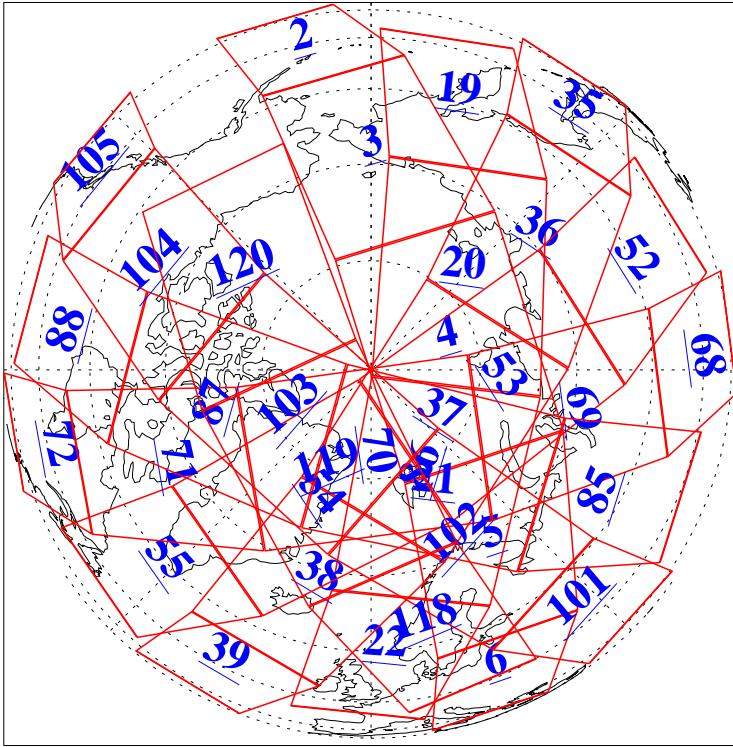

L1B Availability  
AMSU Granules: 240  
HSB Granules: 0  
AIRS Granules: 240

13 Jun 2020  
DoY 165  
Aqua Day 6615  
Granules: 1 to 120

Granules: 121 to 240

Legend: AMSU Available, *HSB Available*, AIRS Available

L1B Availability  
AMSU Granules: 240  
HSB Granules: 0  
AIRS Granules: 240

13 Jun 2020  
DoY 165  
Aqua Day 6615

Ascending Granules

Descending Granules

Legend: AMSU Available, *HSB Available*, *AIRS Available*

L1B Availability  
 AMSU Granules: 240  
 HSB Granules: 0  
 AIRS Granules: 240

13 Jun 2020  
 DoY 165  
 Aqua Day 6615

Northern Hemisphere Granules

Southern Hemisphere Granules

Legend: AMSU Available, HSB Available, AIRS Available