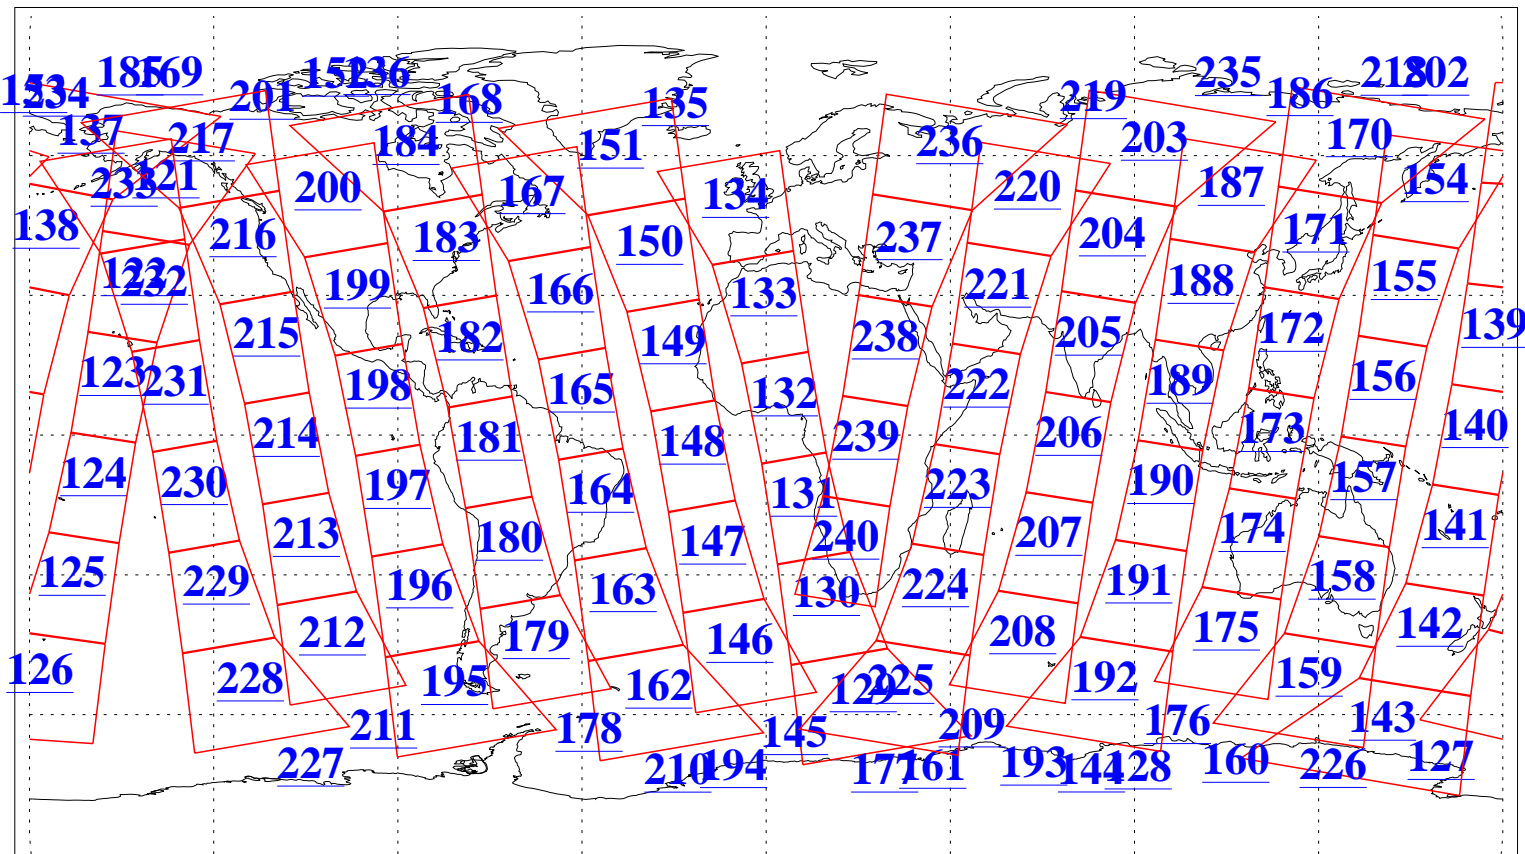

L1B Availability  
AMSU Granules: 240  
HSB Granules: 0  
AIRS Granules: 240

13 Jun 2020  
DoY 165  
Aqua Day 6615  
Granules: 1 to 120

Granules: 121 to 240

Legend: AMSU Available, *HSB Available*, AIRS Available

L1B Availability  
AMSU Granules: 240  
HSB Granules: 0  
AIRS Granules: 240

13 Jun 2020  
DoY 165  
Aqua Day 6615

Ascending Granules

Descending Granules

Legend: AMSU Available, *HSB Available*, *AIRS Available*

L1B Availability  
 AMSU Granules: 240  
 HSB Granules: 0  
 AIRS Granules: 240

13 Jun 2020  
 DoY 165  
 Aqua Day 6615

Northern Hemisphere Granules

Southern Hemisphere Granules

Legend: AMSU Available, HSB Available, AIRS Available