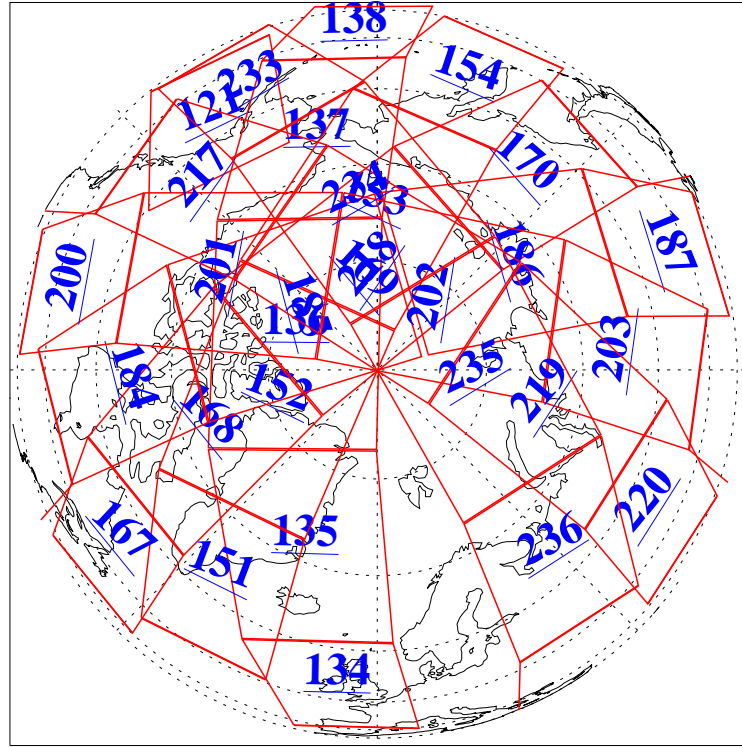

L1B Availability  
AMSU Granules: 240  
HSB Granules: 0  
AIRS Granules: 240

13 Jun 2020  
DoY 165  
Aqua Day 6615

Ascending Granules

Descending Granules

Legend: AMSU Available, *HSB Available*, *AIRS Available*

L1B Availability  
 AMSU Granules: 240  
 HSB Granules: 0  
 AIRS Granules: 240

13 Jun 2020  
 DoY 165  
 Aqua Day 6615

Northern Hemisphere Granules

Southern Hemisphere Granules

Legend: AMSU Available, HSB Available, AIRS Available