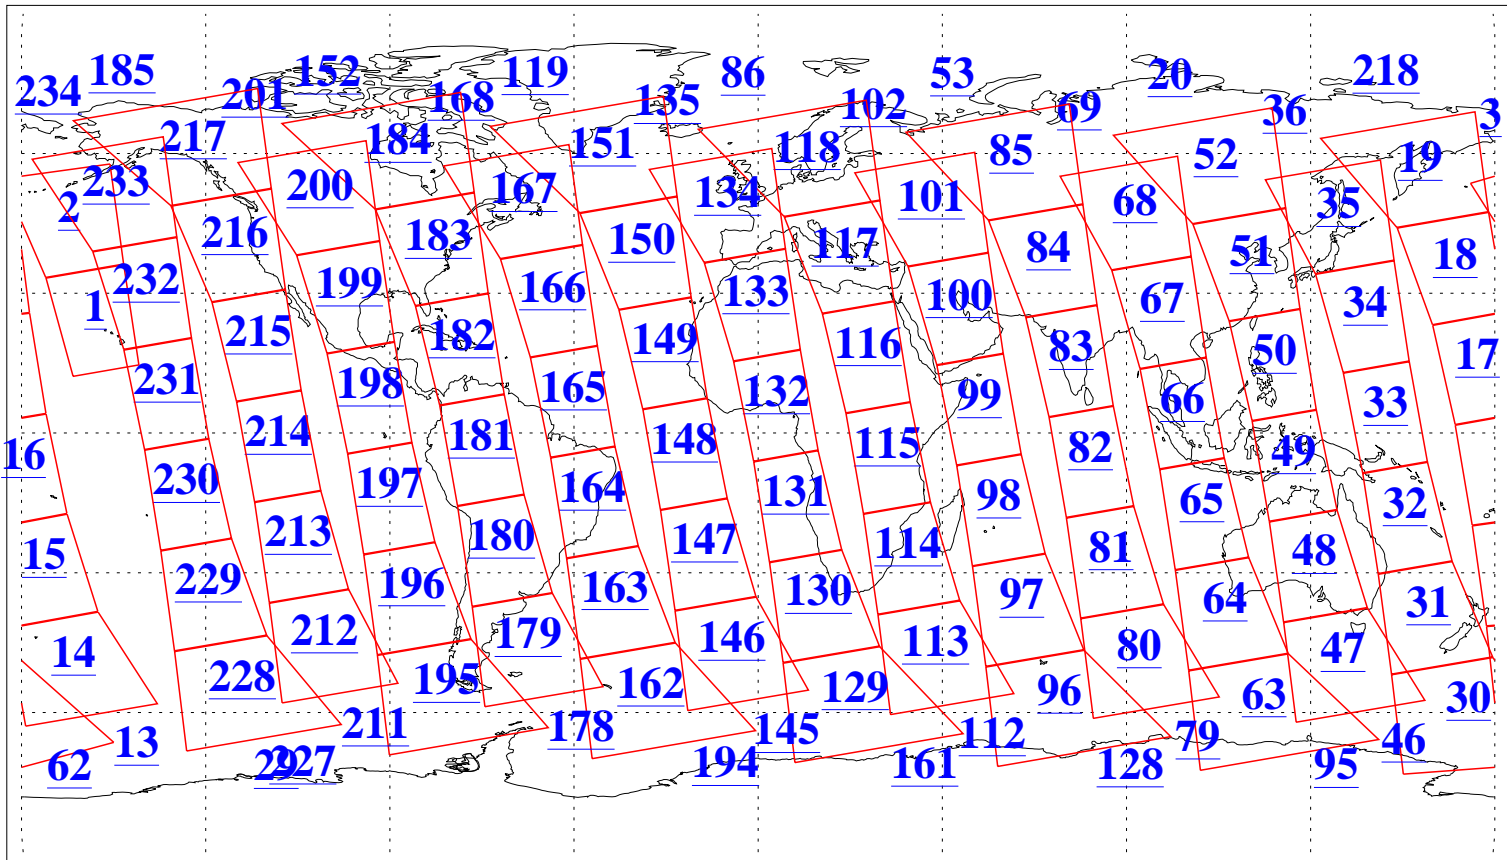

L1B Availability  
AMSU Granules: 240  
HSB Granules: 0  
AIRS Granules: 240

13 Jun 2020  
DoY 165  
Aqua Day 6615  
Granules: 1 to 120

Granules: 121 to 240

Legend: AMSU Available, *HSB Available*, AIRS Available

L1B Availability  
AMSU Granules: 240  
HSB Granules: 0  
AIRS Granules: 240

13 Jun 2020  
DoY 165  
Aqua Day 6615

Ascending Granules

Descending Granules

Legend: AMSU Available, *HSB Available*, *AIRS Available*

L1B Availability  
 AMSU Granules: 240  
 HSB Granules: 0  
 AIRS Granules: 240

13 Jun 2020  
 DoY 165  
 Aqua Day 6615

Northern Hemisphere Granules

Southern Hemisphere Granules

Legend: AMSU Available, HSB Available, AIRS Available