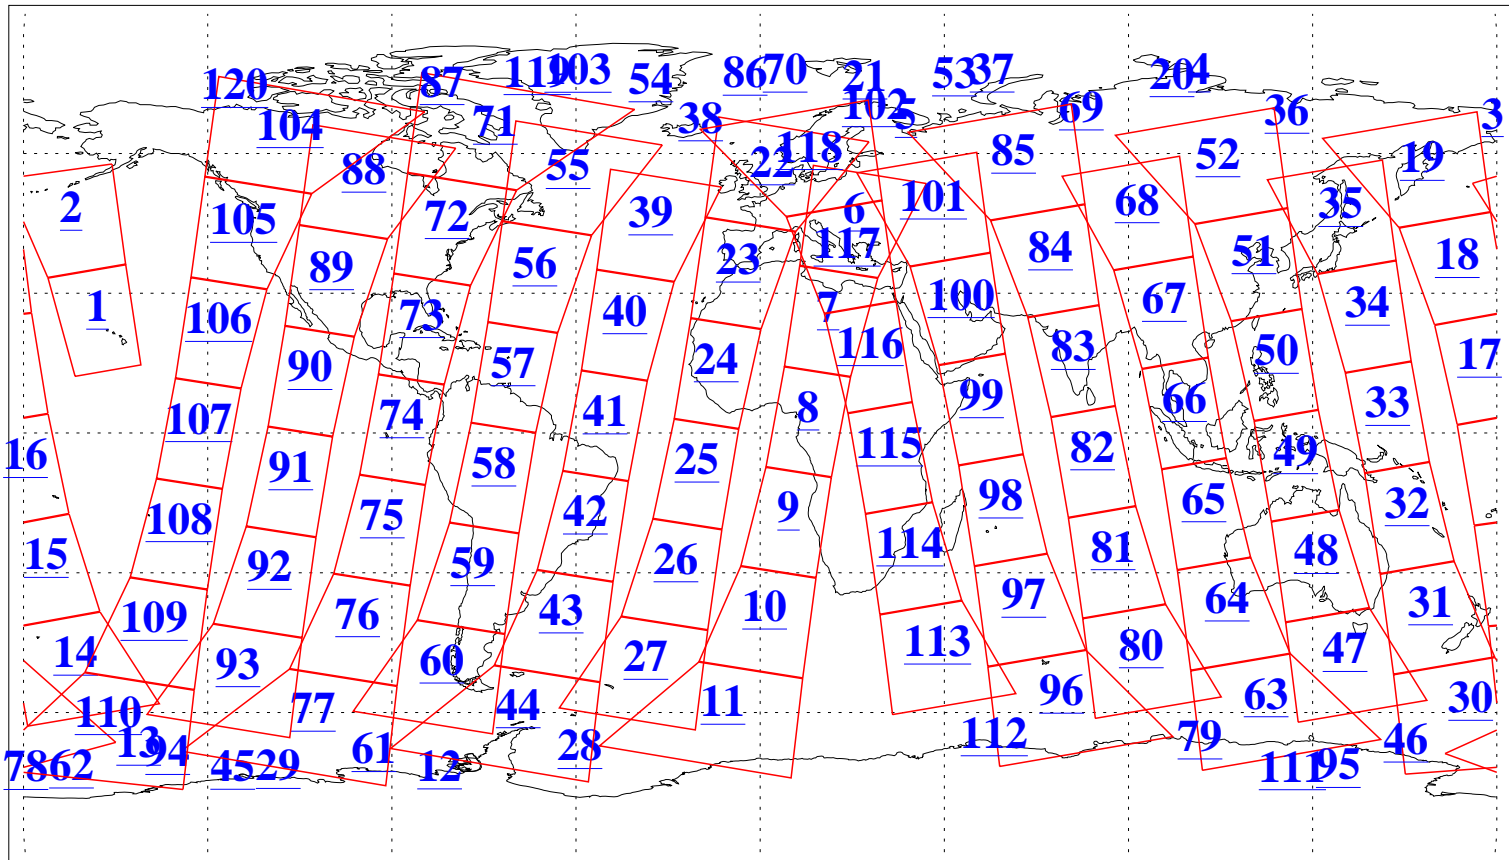

L1B Availability  
AMSU Granules: 240  
HSB Granules: 0  
AIRS Granules: 240

13 Jun 2020  
DoY 165  
Aqua Day 6615  
Granules: 1 to 120

Granules: 121 to 240

Legend: AMSU Available, *HSB Available*, AIRS Available

L1B Availability  
AMSU Granules: 240  
HSB Granules: 0  
AIRS Granules: 240

13 Jun 2020  
DoY 165  
Aqua Day 6615

Ascending Granules

Descending Granules

Legend: AMSU Available, *HSB Available*, *AIRS Available*

L1B Availability  
 AMSU Granules: 240  
 HSB Granules: 0  
 AIRS Granules: 240

13 Jun 2020  
 DoY 165  
 Aqua Day 6615

Northern Hemisphere Granules

Southern Hemisphere Granules

Legend: AMSU Available, HSB Available, AIRS Available