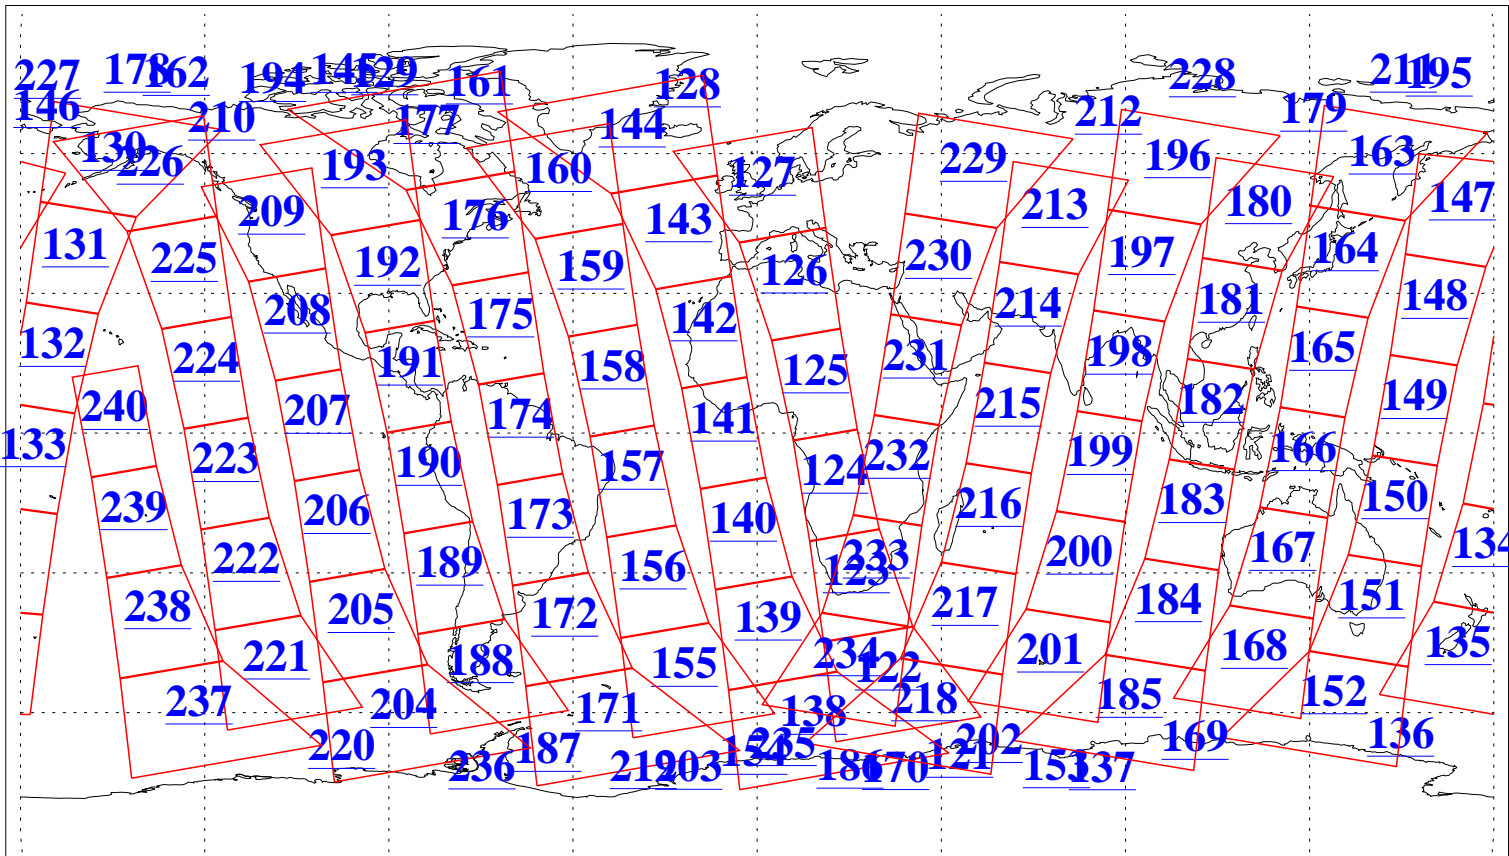

L1B Availability
 AMSU Granules: 240
 HSB Granules: 0
 AIRS Granules: 240

12 Jun 2020
 DoY 164
 Aqua Day 6614
 Granules: 1 to 120

Granules: 121 to 240

Legend: AMSU Available, HSB Available, AIRS Available

L1B Availability
AMSU Granules: 240
HSB Granules: 0
AIRS Granules: 240

12 Jun 2020
DoY 164
Aqua Day 6614

Ascending Granules

Descending Granules

Legend: AMSU Available, *HSB Available*, *AIRS Available*

L1B Availability
 AMSU Granules: 240
 HSB Granules: 0
 AIRS Granules: 240

12 Jun 2020
 DoY 164
 Aqua Day 6614

Northern Hemisphere Granules

Southern Hemisphere Granules

Legend: AMSU Available, HSB Available, **AIRS Available**