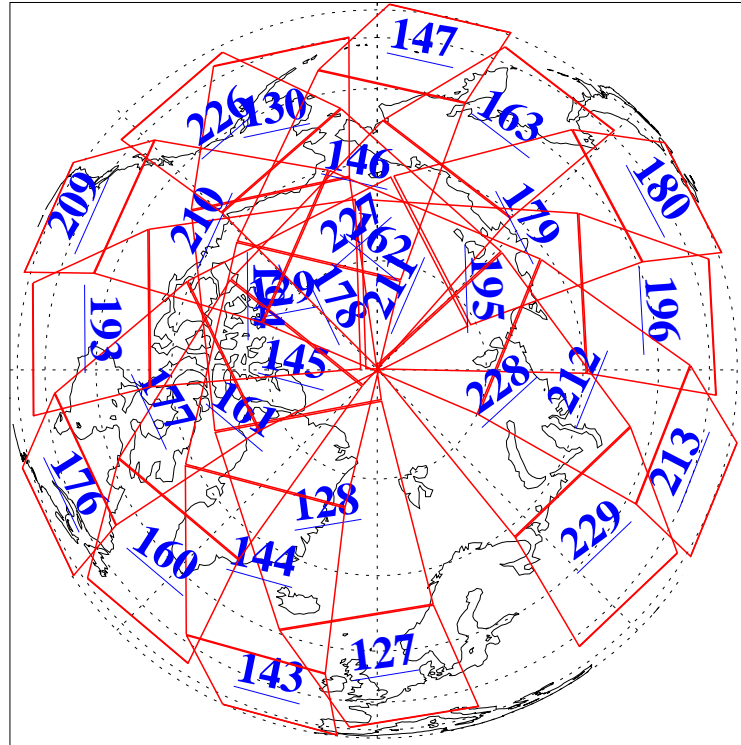

L1B Availability
AMSU Granules: 240
HSB Granules: 0
AIRS Granules: 240

12 Jun 2020
DoY 164
Aqua Day 6614

Ascending Granules

Descending Granules

Legend: AMSU Available, *HSB Available*, *AIRS Available*

L1B Availability
 AMSU Granules: 240
 HSB Granules: 0
 AIRS Granules: 240

12 Jun 2020
 DoY 164
 Aqua Day 6614

Northern Hemisphere Granules

Southern Hemisphere Granules

Legend: AMSU Available, HSB Available, **AIRS Available**