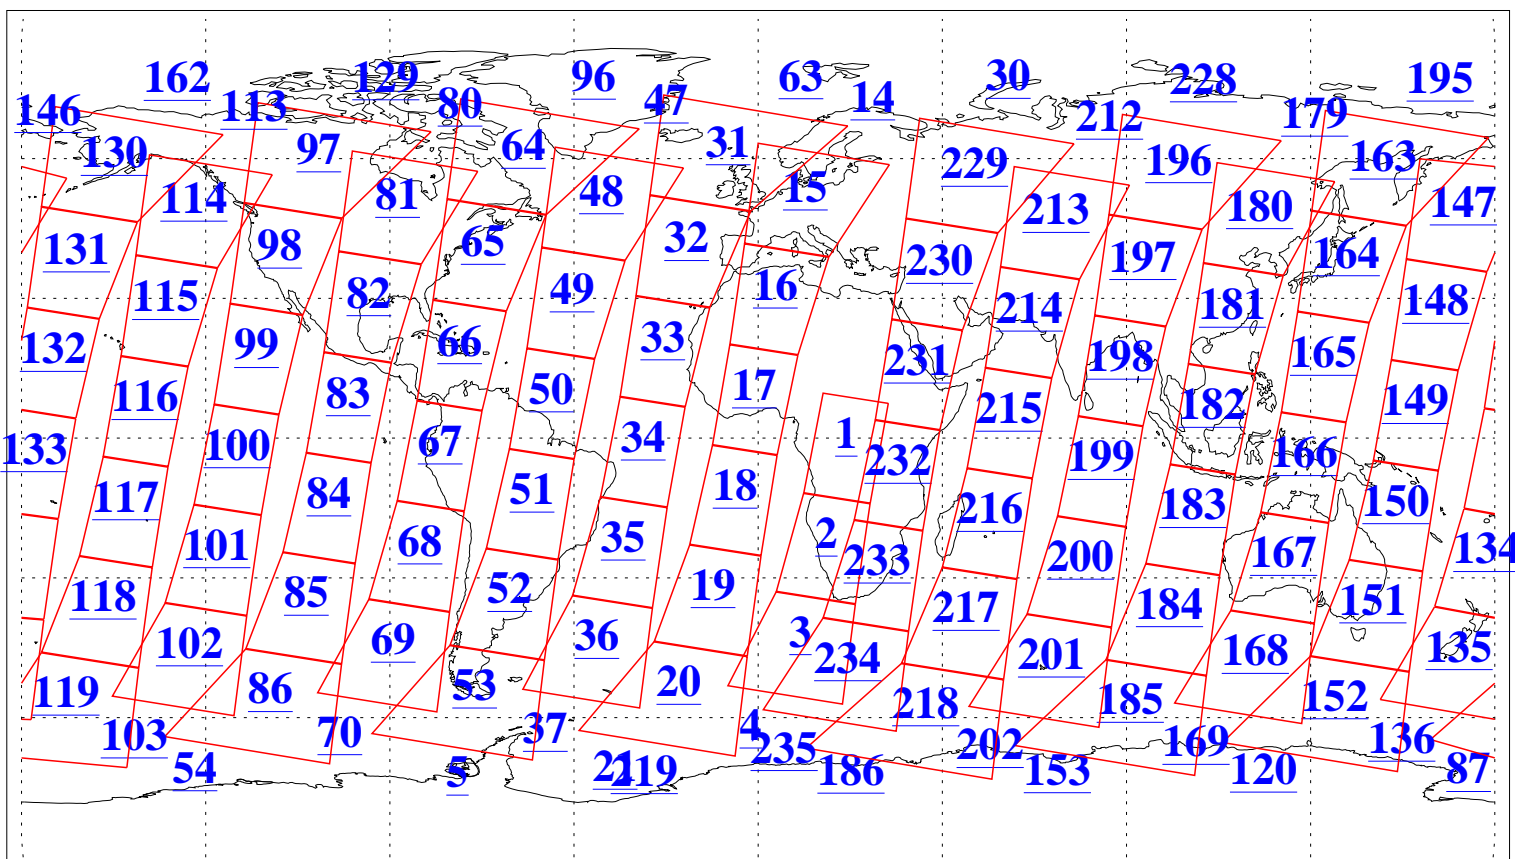

L1B Availability
 AMSU Granules: 240
 HSB Granules: 0
 AIRS Granules: 240

12 Jun 2020
 DoY 164
 Aqua Day 6614
 Granules: 1 to 120

Granules: 121 to 240

Legend: AMSU Available, HSB Available, AIRS Available

L1B Availability
AMSU Granules: 240
HSB Granules: 0
AIRS Granules: 240

12 Jun 2020
DoY 164
Aqua Day 6614

Ascending Granules

Descending Granules

Legend: AMSU Available, *HSB Available*, *AIRS Available*

L1B Availability
 AMSU Granules: 240
 HSB Granules: 0
 AIRS Granules: 240

12 Jun 2020
 DoY 164
 Aqua Day 6614

Northern Hemisphere Granules

Southern Hemisphere Granules

Legend: AMSU Available, HSB Available, **AIRS Available**