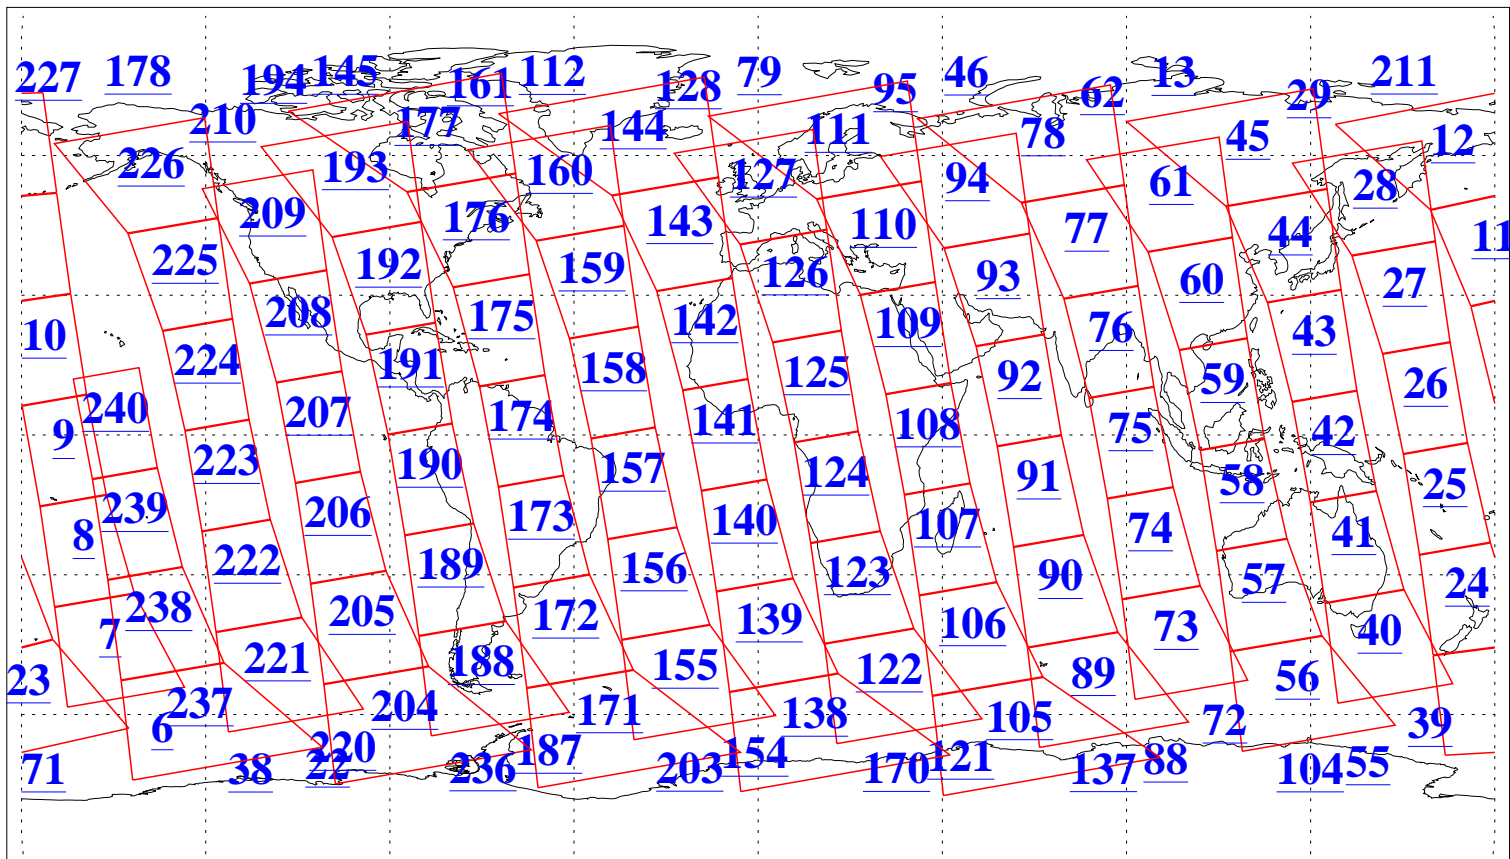

L1B Availability
 AMSU Granules: 240
 HSB Granules: 0
 AIRS Granules: 240

12 Jun 2020
 DoY 164
 Aqua Day 6614
 Granules: 1 to 120

Granules: 121 to 240

Legend: AMSU Available, HSB Available, AIRS Available

L1B Availability
AMSU Granules: 240
HSB Granules: 0
AIRS Granules: 240

12 Jun 2020
DoY 164
Aqua Day 6614

Ascending Granules

Descending Granules

Legend: AMSU Available, *HSB Available*, *AIRS Available*

L1B Availability
 AMSU Granules: 240
 HSB Granules: 0
 AIRS Granules: 240

12 Jun 2020
 DoY 164
 Aqua Day 6614

Northern Hemisphere Granules

Southern Hemisphere Granules

Legend: AMSU Available, HSB Available, **AIRS Available**