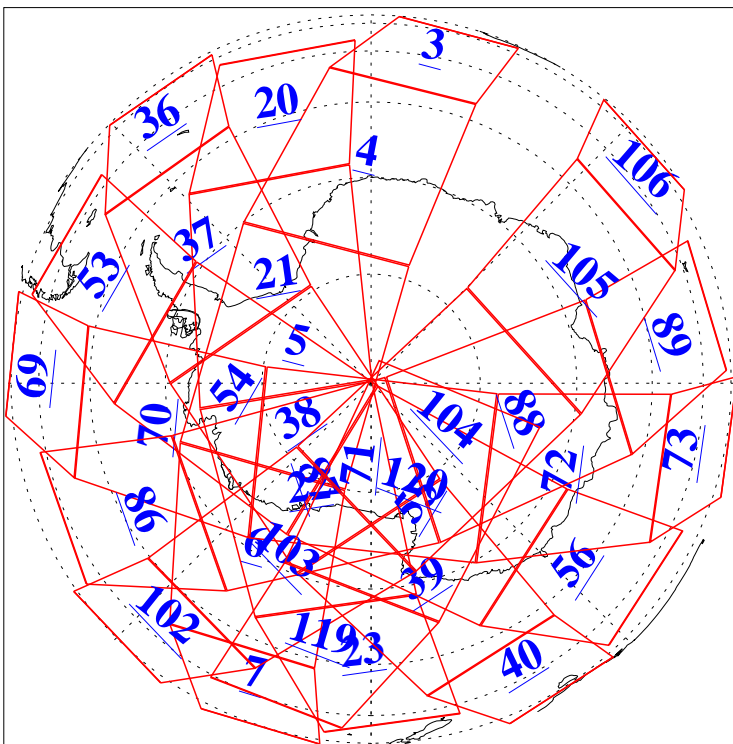

L1B Availability
 AMSU Granules: 240
 HSB Granules: 0
 AIRS Granules: 240

12 Jun 2020
 DoY 164
 Aqua Day 6614
 Granules: 1 to 120

Granules: 121 to 240

Legend: AMSU Available, HSB Available, AIRS Available

L1B Availability
AMSU Granules: 240
HSB Granules: 0
AIRS Granules: 240

12 Jun 2020
DoY 164
Aqua Day 6614

Ascending Granules

Descending Granules

Legend: AMSU Available, *HSB Available*, *AIRS Available*

L1B Availability
 AMSU Granules: 240
 HSB Granules: 0
 AIRS Granules: 240

12 Jun 2020
 DoY 164
 Aqua Day 6614

Northern Hemisphere Granules

Southern Hemisphere Granules

Legend: AMSU Available, HSB Available, **AIRS Available**