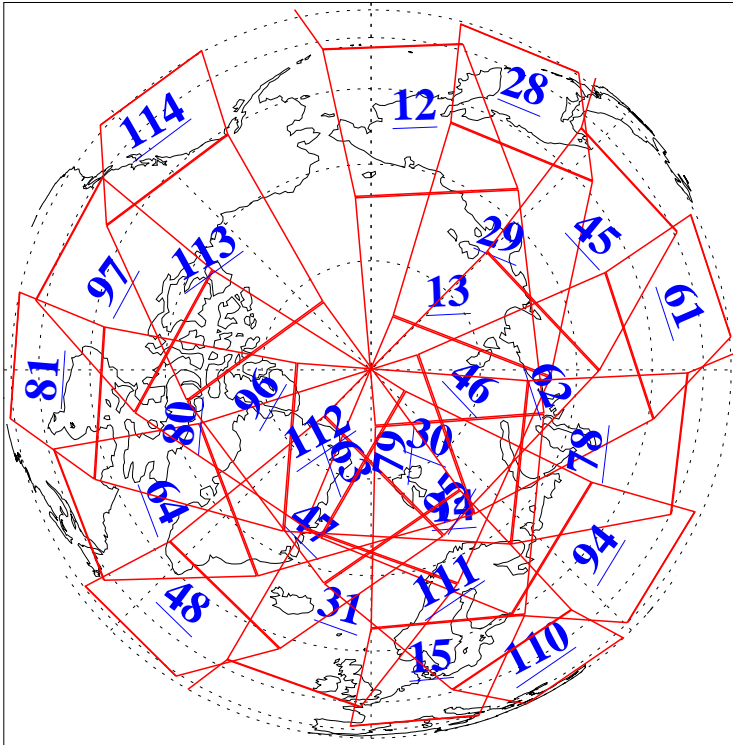

L1B Availability
 AMSU Granules: 240
 HSB Granules: 0
 AIRS Granules: 240

12 Jun 2020
 DoY 164
 Aqua Day 6614
 Granules: 1 to 120

Granules: 121 to 240

Legend: AMSU Available, HSB Available, AIRS Available

L1B Availability
AMSU Granules: 240
HSB Granules: 0
AIRS Granules: 240

12 Jun 2020
DoY 164
Aqua Day 6614

Ascending Granules

Descending Granules

Legend: AMSU Available, *HSB Available*, *AIRS Available*

L1B Availability
 AMSU Granules: 240
 HSB Granules: 0
 AIRS Granules: 240

12 Jun 2020
 DoY 164
 Aqua Day 6614

Northern Hemisphere Granules

Southern Hemisphere Granules

Legend: AMSU Available, HSB Available, **AIRS Available**