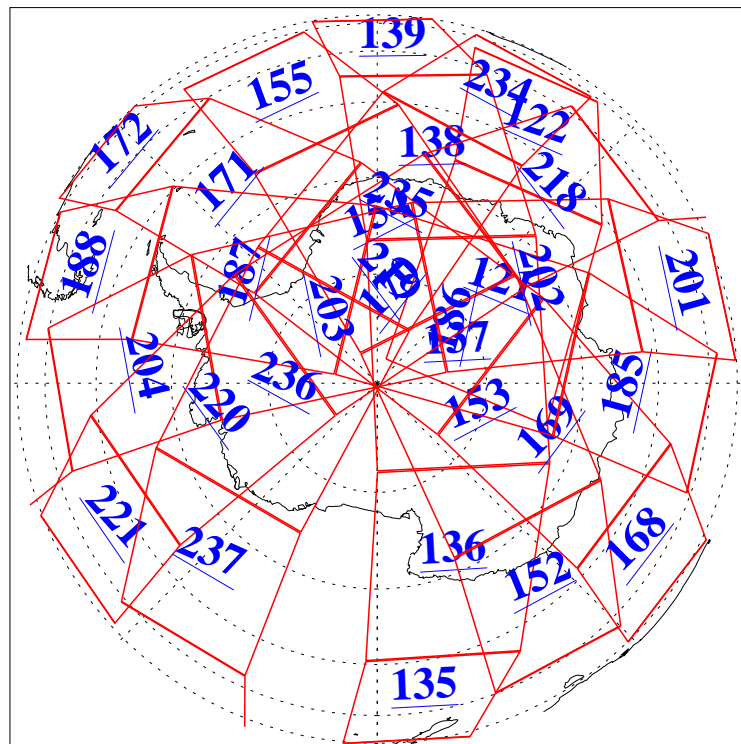

L1B Availability
AMSU Granules: 240
HSB Granules: 0
AIRS Granules: 240

12 Jun 2020
DoY 164
Aqua Day 6614

Ascending Granules

Descending Granules

Legend: AMSU Available, *HSB Available*, *AIRS Available*

L1B Availability
 AMSU Granules: 240
 HSB Granules: 0
 AIRS Granules: 240

12 Jun 2020
 DoY 164
 Aqua Day 6614

Northern Hemisphere Granules

Southern Hemisphere Granules

Legend: AMSU Available, HSB Available, **AIRS Available**