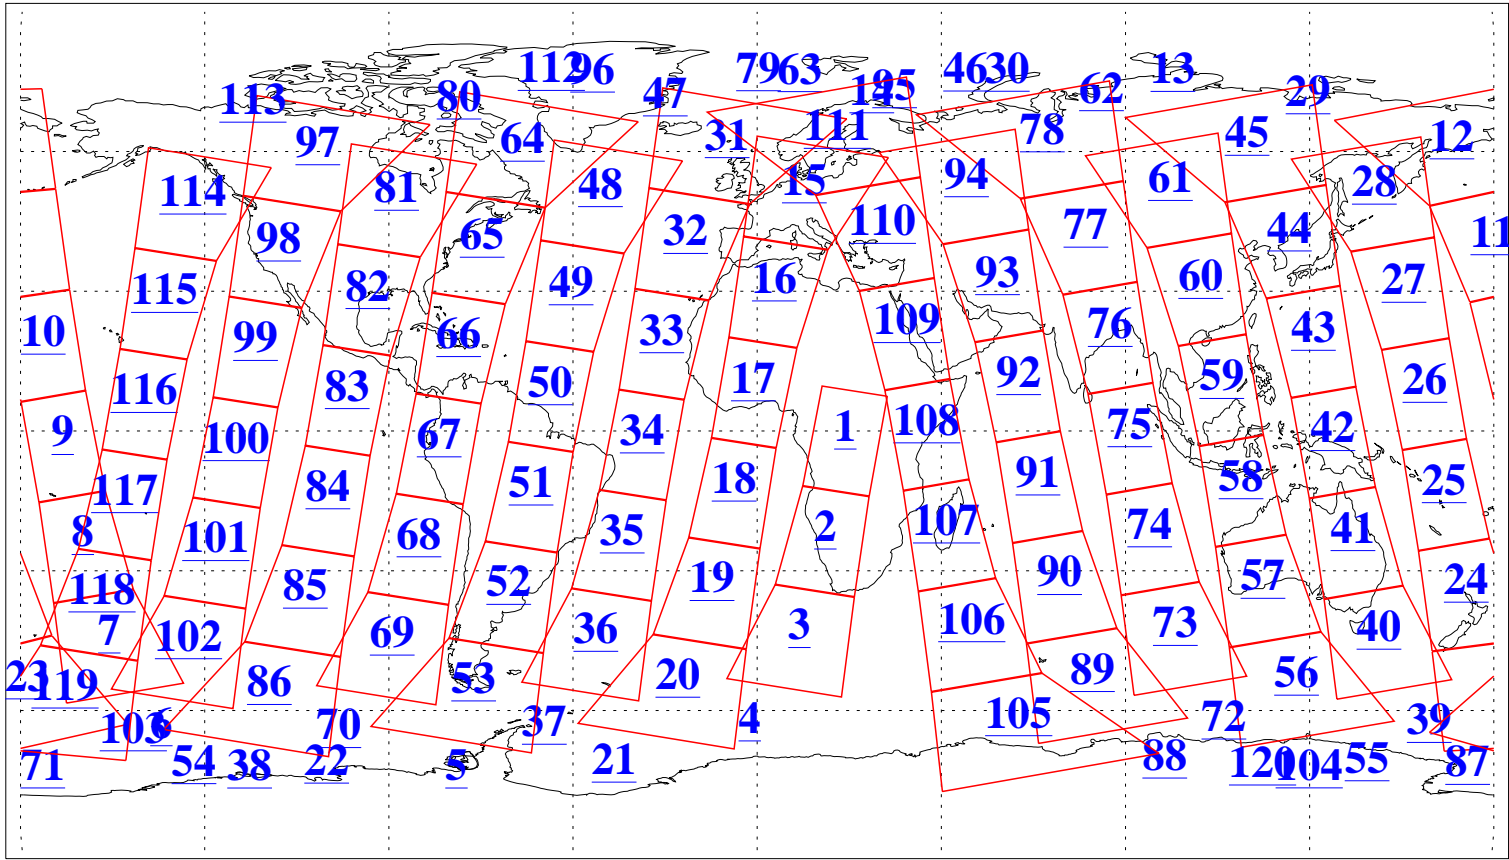

L1B Availability
 AMSU Granules: 240
 HSB Granules: 0
 AIRS Granules: 240

12 Jun 2020
 DoY 164
 Aqua Day 6614
 Granules: 1 to 120

Granules: 121 to 240

Legend: AMSU Available, HSB Available, AIRS Available

L1B Availability
AMSU Granules: 240
HSB Granules: 0
AIRS Granules: 240

12 Jun 2020
DoY 164
Aqua Day 6614

Ascending Granules

Descending Granules

Legend: AMSU Available, *HSB Available*, *AIRS Available*

L1B Availability
 AMSU Granules: 240
 HSB Granules: 0
 AIRS Granules: 240

12 Jun 2020
 DoY 164
 Aqua Day 6614

Northern Hemisphere Granules

Southern Hemisphere Granules

Legend: AMSU Available, HSB Available, **AIRS Available**