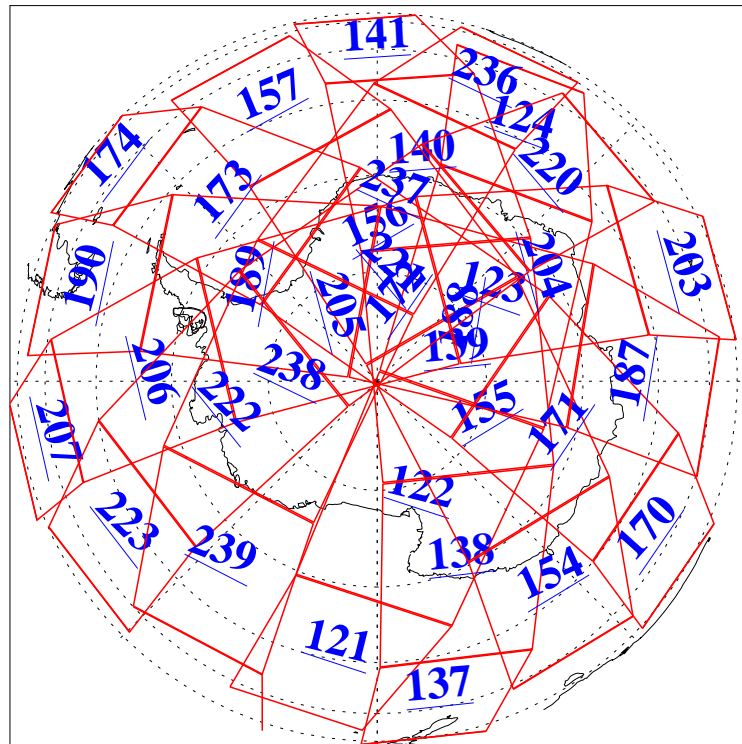

L1B Availability
AMSU Granules: 240
HSB Granules: 0
AIRS Granules: 240

10 Jun 2020
DoY 162
Aqua Day 6612
Granules: 1 to 120

Granules: 121 to 240

Legend: AMSU Available, *HSB Available*, *AIRS Available*

L1B Availability
AMSU Granules: 240
HSB Granules: 0
AIRS Granules: 240

10 Jun 2020
DoY 162
Aqua Day 6612

Ascending Granules

Descending Granules

Legend: AMSU Available, *HSB Available*, *AIRS Available*

L1B Availability
 AMSU Granules: 240
 HSB Granules: 0
 AIRS Granules: 240

10 Jun 2020
 DoY 162
 Aqua Day 6612

Northern Hemisphere Granules

Southern Hemisphere Granules

Legend: AMSU Available, **AIRS Available**, *HSB Available*