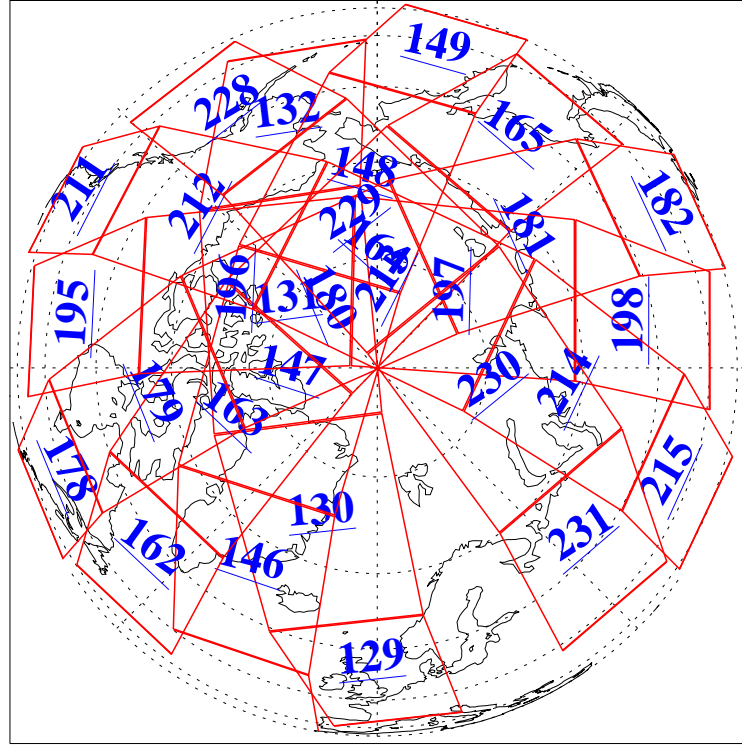

L1B Availability
AMSU Granules: 240
HSB Granules: 0
AIRS Granules: 240

10 Jun 2020
DoY 162
Aqua Day 6612
Granules: 1 to 120

Granules: 121 to 240

Legend: AMSU Available, *HSB Available*, *AIRS Available*

L1B Availability
AMSU Granules: 240
HSB Granules: 0
AIRS Granules: 240

10 Jun 2020
DoY 162
Aqua Day 6612

Ascending Granules

Descending Granules

Legend: AMSU Available, *HSB Available*, *AIRS Available*

L1B Availability
 AMSU Granules: 240
 HSB Granules: 0
 AIRS Granules: 240

10 Jun 2020
 DoY 162
 Aqua Day 6612

Northern Hemisphere Granules

Southern Hemisphere Granules

Legend: AMSU Available, **AIRS Available**, *HSB Available*