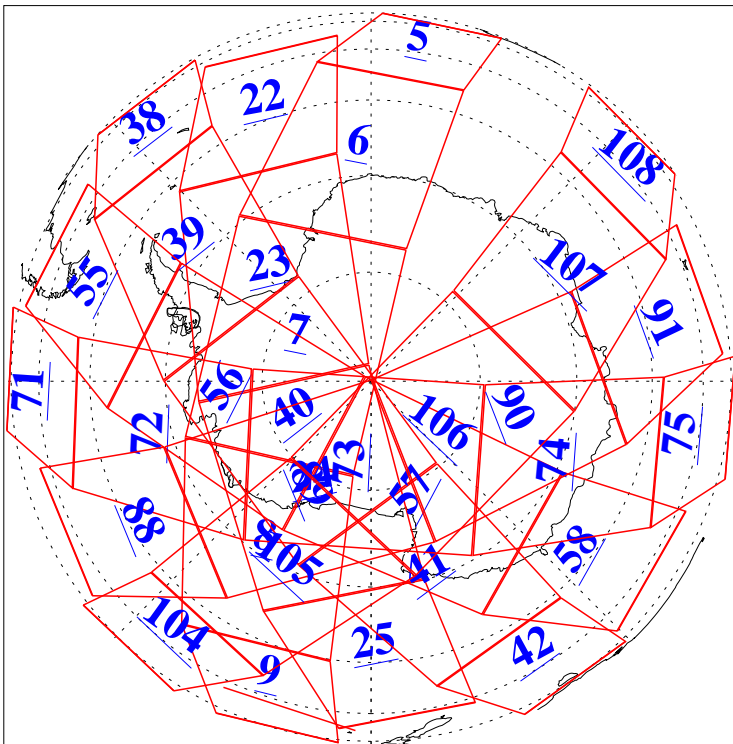

L1B Availability
AMSU Granules: 240
HSB Granules: 0
AIRS Granules: 240

10 Jun 2020
DoY 162
Aqua Day 6612
Granules: 1 to 120

Granules: 121 to 240

Legend: AMSU Available, *HSB Available*, *AIRS Available*

L1B Availability
AMSU Granules: 240
HSB Granules: 0
AIRS Granules: 240

10 Jun 2020
DoY 162
Aqua Day 6612

Ascending Granules

Descending Granules

Legend: AMSU Available, *HSB Available*, *AIRS Available*

L1B Availability
 AMSU Granules: 240
 HSB Granules: 0
 AIRS Granules: 240

10 Jun 2020
 DoY 162
 Aqua Day 6612

Northern Hemisphere Granules

Southern Hemisphere Granules

Legend: AMSU Available, **AIRS Available**, *HSB Available*