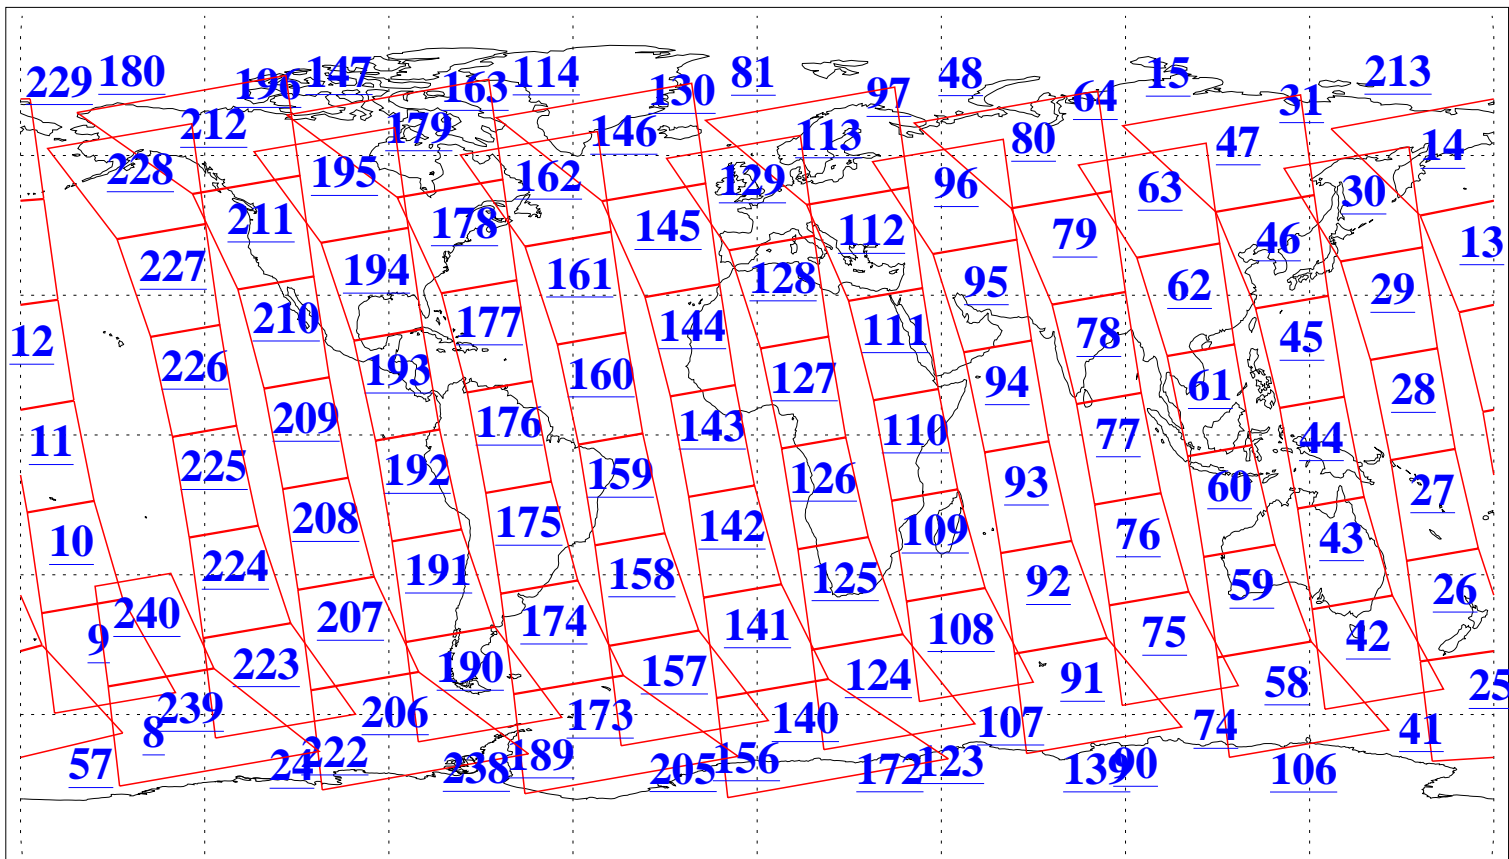

L1B Availability
AMSU Granules: 240
HSB Granules: 0
AIRS Granules: 240

10 Jun 2020
DoY 162
Aqua Day 6612
Granules: 1 to 120

Granules: 121 to 240

Legend: AMSU Available, *HSB Available*, *AIRS Available*

L1B Availability
AMSU Granules: 240
HSB Granules: 0
AIRS Granules: 240

10 Jun 2020
DoY 162
Aqua Day 6612

Ascending Granules

Descending Granules

Legend: AMSU Available, *HSB Available*, *AIRS Available*

L1B Availability
 AMSU Granules: 240
 HSB Granules: 0
 AIRS Granules: 240

10 Jun 2020
 DoY 162
 Aqua Day 6612

Northern Hemisphere Granules

Southern Hemisphere Granules

Legend: AMSU Available, **AIRS Available**, *HSB Available*