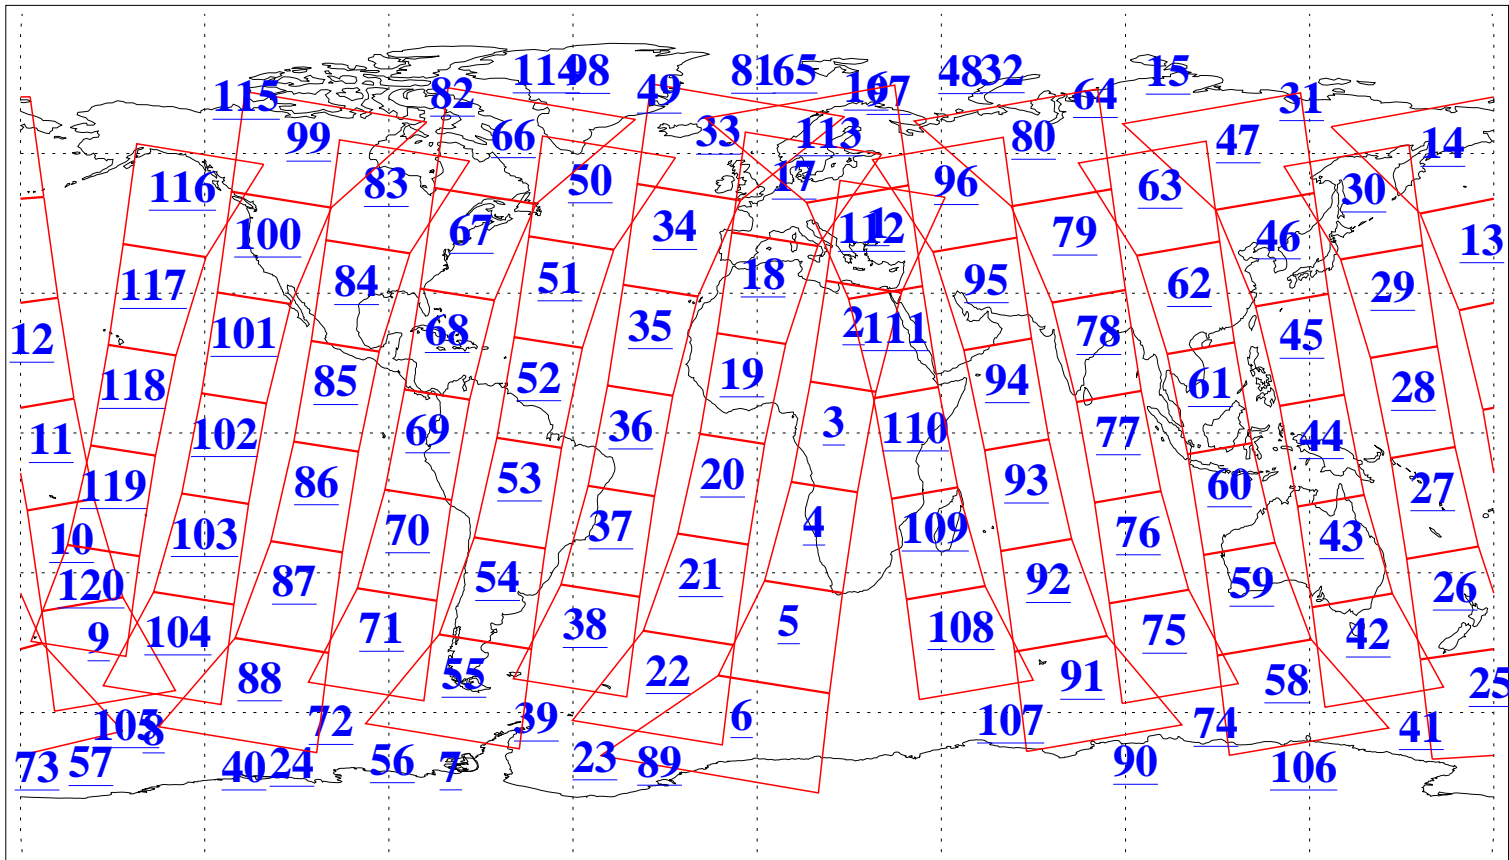

L1B Availability
AMSU Granules: 240
HSB Granules: 0
AIRS Granules: 240

10 Jun 2020
DoY 162
Aqua Day 6612
Granules: 1 to 120

Granules: 121 to 240

Legend: AMSU Available, *HSB Available*, *AIRS Available*

L1B Availability
AMSU Granules: 240
HSB Granules: 0
AIRS Granules: 240

10 Jun 2020
DoY 162
Aqua Day 6612

Ascending Granules

Descending Granules

Legend: AMSU Available, *HSB Available*, *AIRS Available*

L1B Availability
 AMSU Granules: 240
 HSB Granules: 0
 AIRS Granules: 240

10 Jun 2020
 DoY 162
 Aqua Day 6612

Northern Hemisphere Granules

Southern Hemisphere Granules

Legend: AMSU Available, **AIRS Available**, *HSB Available*