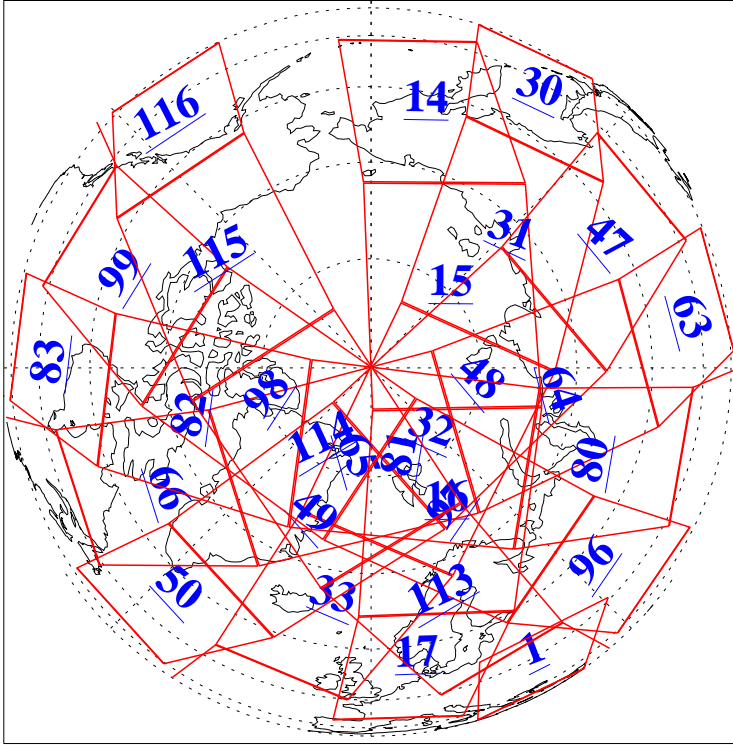

L1B Availability
AMSU Granules: 240
HSB Granules: 0
AIRS Granules: 240

10 Jun 2020
DoY 162
Aqua Day 6612
Granules: 1 to 120

Granules: 121 to 240

Legend: AMSU Available, *HSB Available*, *AIRS Available*

L1B Availability
AMSU Granules: 240
HSB Granules: 0
AIRS Granules: 240

10 Jun 2020
DoY 162
Aqua Day 6612

Ascending Granules

Descending Granules

Legend: AMSU Available, *HSB Available*, *AIRS Available*

L1B Availability
 AMSU Granules: 240
 HSB Granules: 0
 AIRS Granules: 240

10 Jun 2020
 DoY 162
 Aqua Day 6612

Northern Hemisphere Granules

Southern Hemisphere Granules

Legend: AMSU Available, **AIRS Available**, *HSB Available*