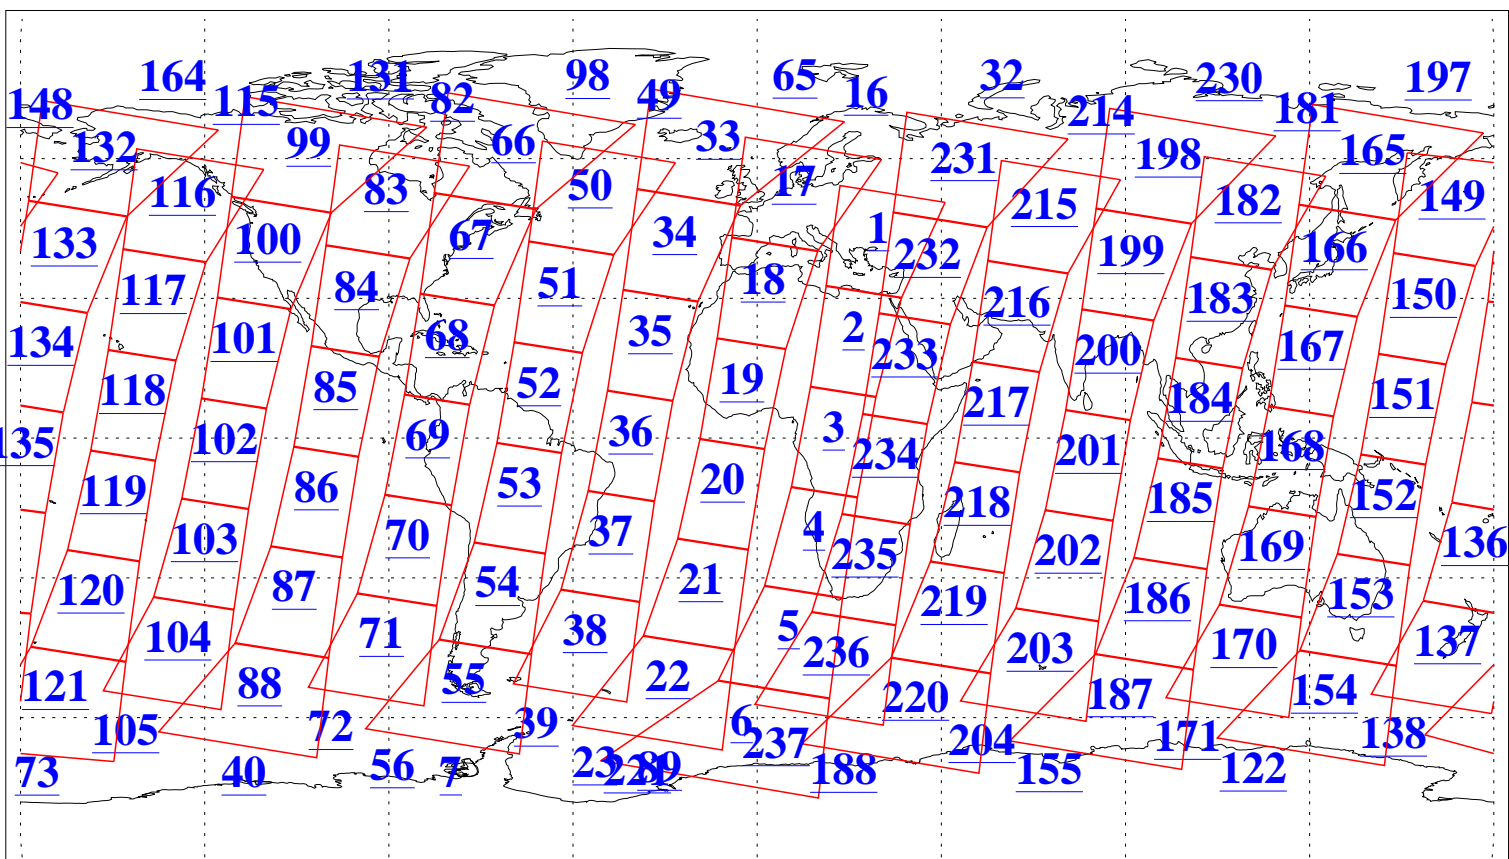

L1B Availability
AMSU Granules: 240
HSB Granules: 0
AIRS Granules: 240

10 Jun 2020
DoY 162
Aqua Day 6612
Granules: 1 to 120

Granules: 121 to 240

Legend: AMSU Available, *HSB Available*, *AIRS Available*

L1B Availability
AMSU Granules: 240
HSB Granules: 0
AIRS Granules: 240

10 Jun 2020
DoY 162
Aqua Day 6612

Ascending Granules

Descending Granules

Legend: AMSU Available, *HSB Available*, *AIRS Available*

L1B Availability
 AMSU Granules: 240
 HSB Granules: 0
 AIRS Granules: 240

10 Jun 2020
 DoY 162
 Aqua Day 6612

Northern Hemisphere Granules

Southern Hemisphere Granules

Legend: AMSU Available, **AIRS Available**, *HSB Available*