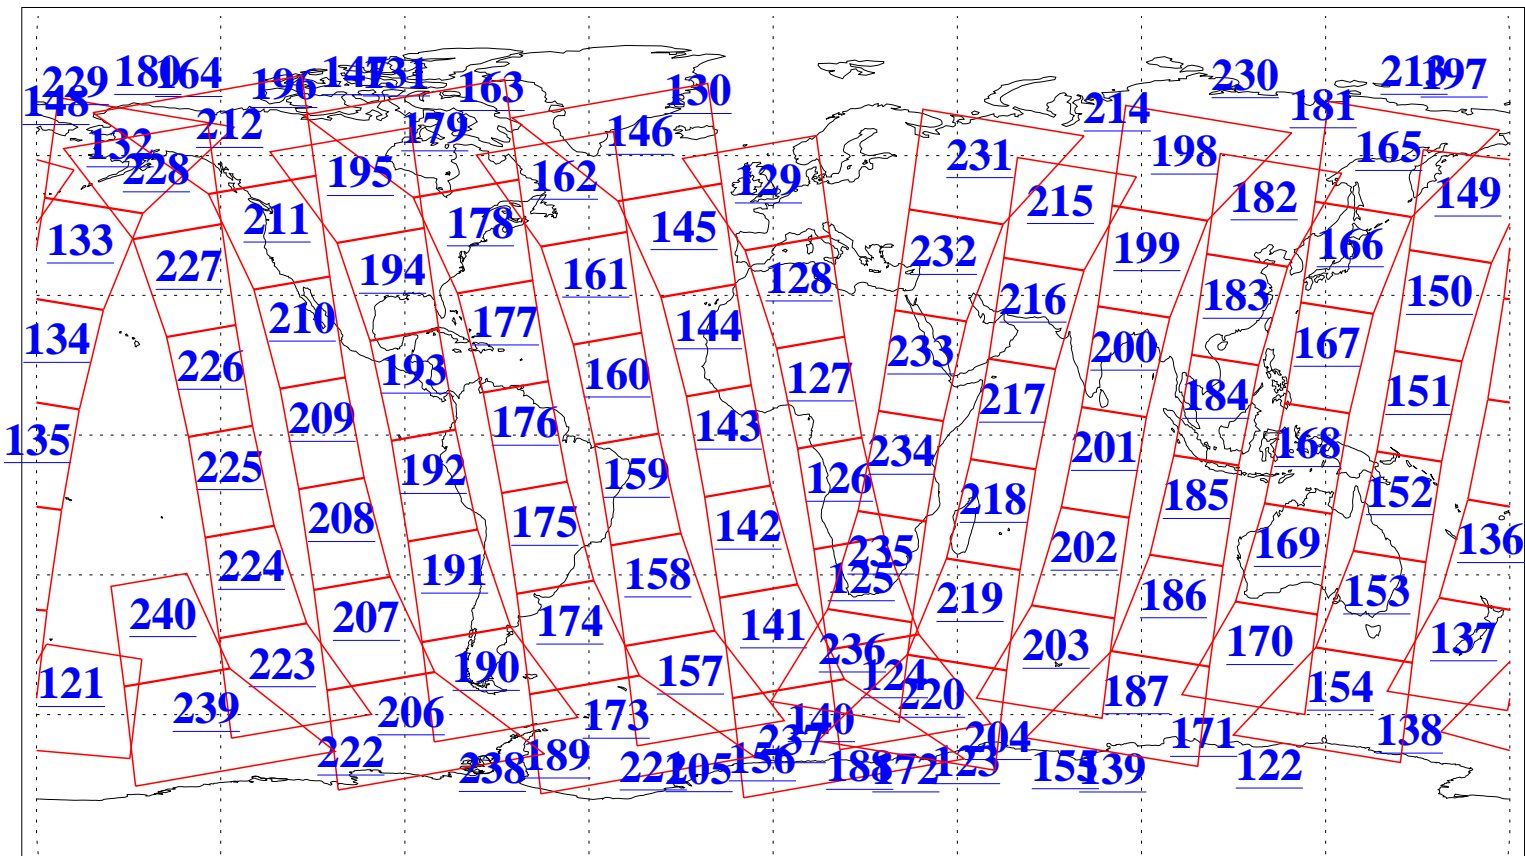

L1B Availability
AMSU Granules: 240
HSB Granules: 0
AIRS Granules: 240

10 Jun 2020
DoY 162
Aqua Day 6612
Granules: 1 to 120

Granules: 121 to 240

Legend: AMSU Available, *HSB Available*, *AIRS Available*

L1B Availability
AMSU Granules: 240
HSB Granules: 0
AIRS Granules: 240

10 Jun 2020
DoY 162
Aqua Day 6612

Ascending Granules

Descending Granules

Legend: AMSU Available, *HSB Available*, *AIRS Available*

L1B Availability
 AMSU Granules: 240
 HSB Granules: 0
 AIRS Granules: 240

10 Jun 2020
 DoY 162
 Aqua Day 6612

Northern Hemisphere Granules

Southern Hemisphere Granules

Legend: AMSU Available, **AIRS Available**, *HSB Available*