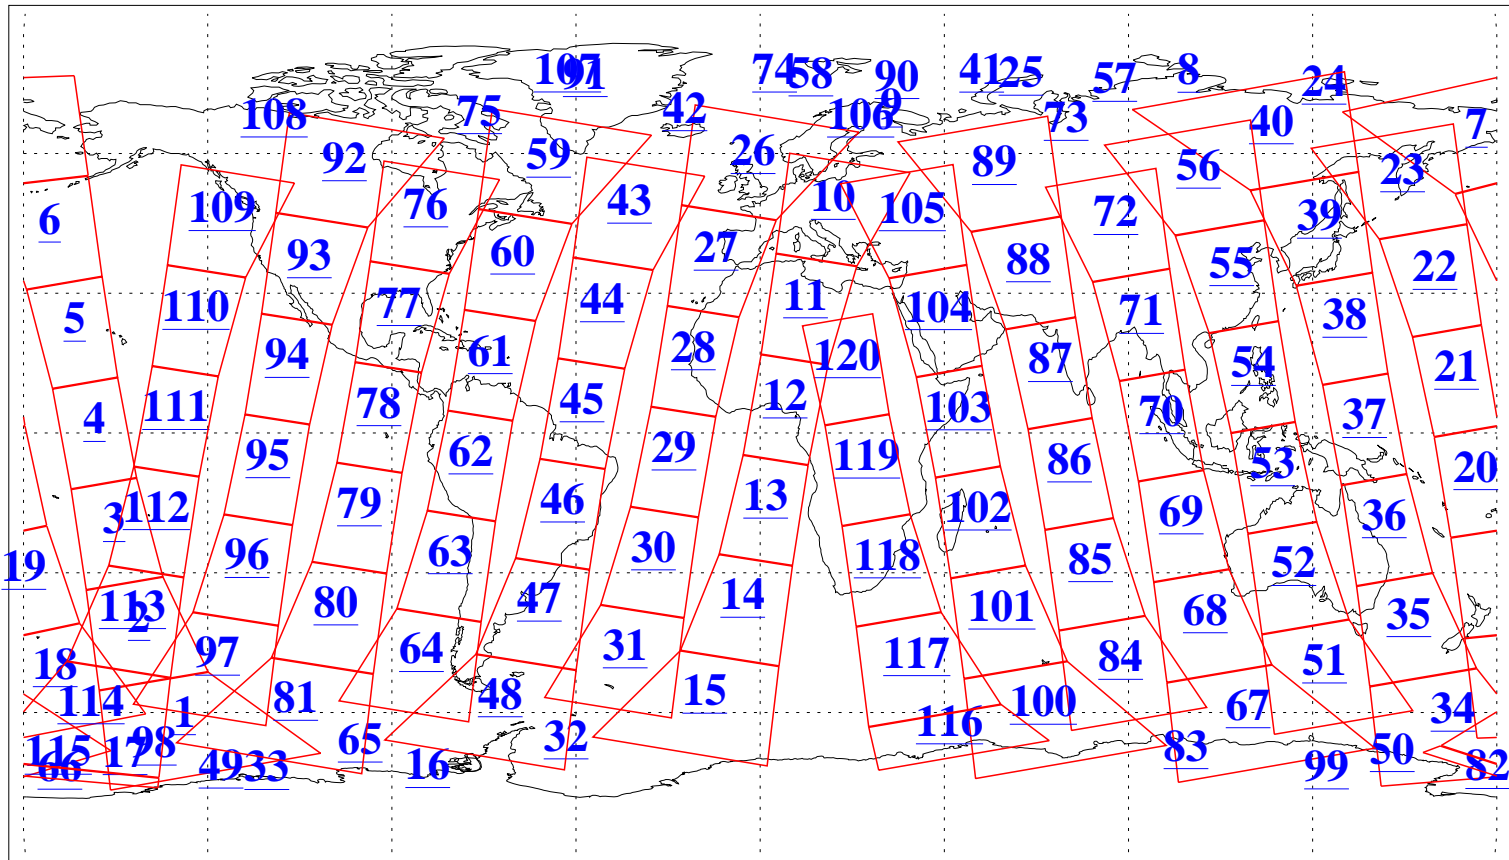

L1B Availability
AMSU Granules: 240
HSB Granules: 0
AIRS Granules: 240

9 Jun 2020
DoY 161
Aqua Day 6611
Granules: 1 to 120

Granules: 121 to 240

Legend: AMSU Available, *HSB Available*, *AIRS Available*

L1B Availability
 AMSU Granules: 240
 HSB Granules: 0
 AIRS Granules: 240

9 Jun 2020
 DoY 161
 Aqua Day 6611
 Ascending Granules

Descending Granules

Legend: AMSU Available, HSB Available, AIRS Available

L1B Availability
 AMSU Granules: 240
 HSB Granules: 0
 AIRS Granules: 240

9 Jun 2020
 DoY 161
 Aqua Day 6611

Northern Hemisphere Granules

Southern Hemisphere Granules

Legend: AMSU Available, HSB Available, **AIRS Available**