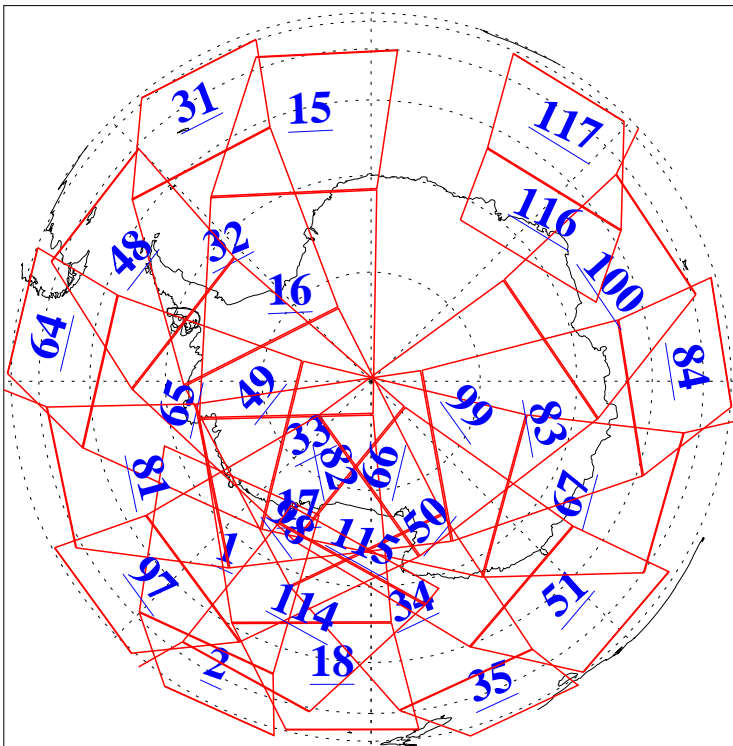

L1B Availability
AMSU Granules: 240
HSB Granules: 0
AIRS Granules: 240

9 Jun 2020
DoY 161
Aqua Day 6611
Granules: 1 to 120

Granules: 121 to 240

Legend: AMSU Available, *HSB Available*, *AIRS Available*

L1B Availability
 AMSU Granules: 240
 HSB Granules: 0
 AIRS Granules: 240

9 Jun 2020
 DoY 161
 Aqua Day 6611
 Ascending Granules

Descending Granules

Legend: AMSU Available, HSB Available, AIRS Available

L1B Availability
 AMSU Granules: 240
 HSB Granules: 0
 AIRS Granules: 240

9 Jun 2020
 DoY 161
 Aqua Day 6611

Northern Hemisphere Granules

Southern Hemisphere Granules

Legend: AMSU Available, HSB Available, **AIRS Available**