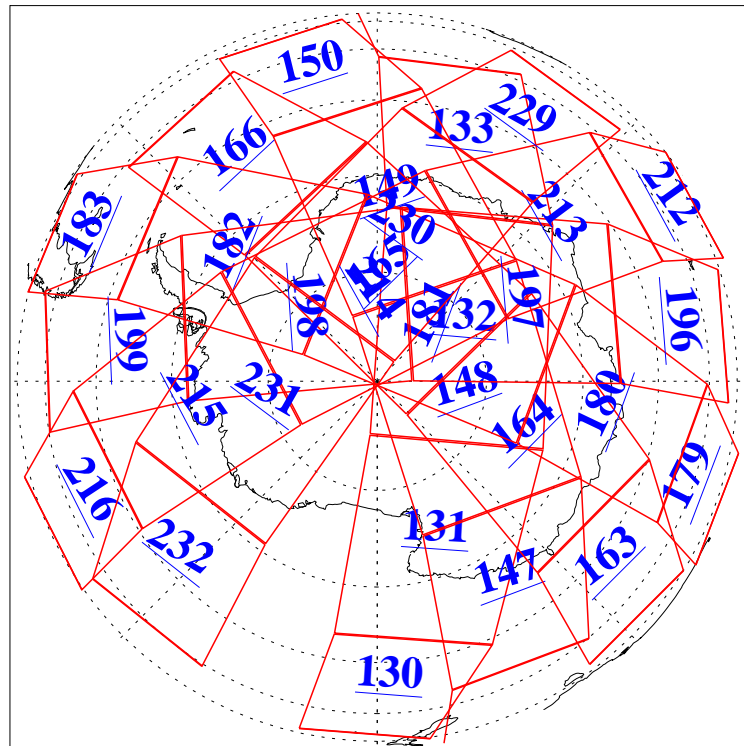

9 Jun 2020
 DoY 161
 Aqua Day 6611
 Ascending Granules

Descending Granules

Legend: AMSU Available, HSB Available, AIRS Available

L1B Availability
 AMSU Granules: 240
 HSB Granules: 0
 AIRS Granules: 240

9 Jun 2020
 DoY 161
 Aqua Day 6611

Northern Hemisphere Granules

Southern Hemisphere Granules

Legend: AMSU Available, HSB Available, **AIRS Available**