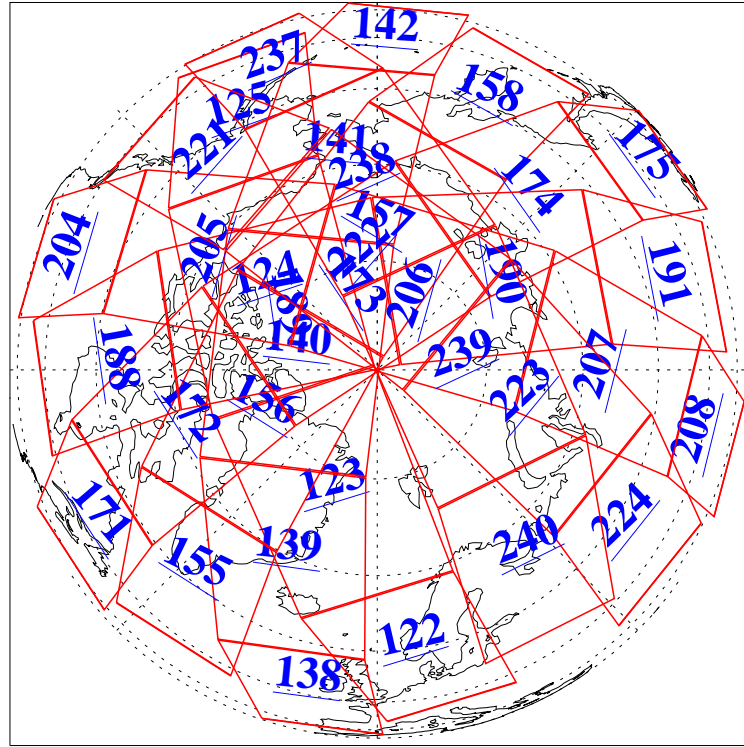

9 Jun 2020
 DoY 161
 Aqua Day 6611
 Ascending Granules

Descending Granules

Legend: AMSU Available, HSB Available, AIRS Available

L1B Availability
 AMSU Granules: 240
 HSB Granules: 0
 AIRS Granules: 240

9 Jun 2020
 DoY 161
 Aqua Day 6611

Northern Hemisphere Granules

Southern Hemisphere Granules

Legend: AMSU Available, HSB Available, **AIRS Available**