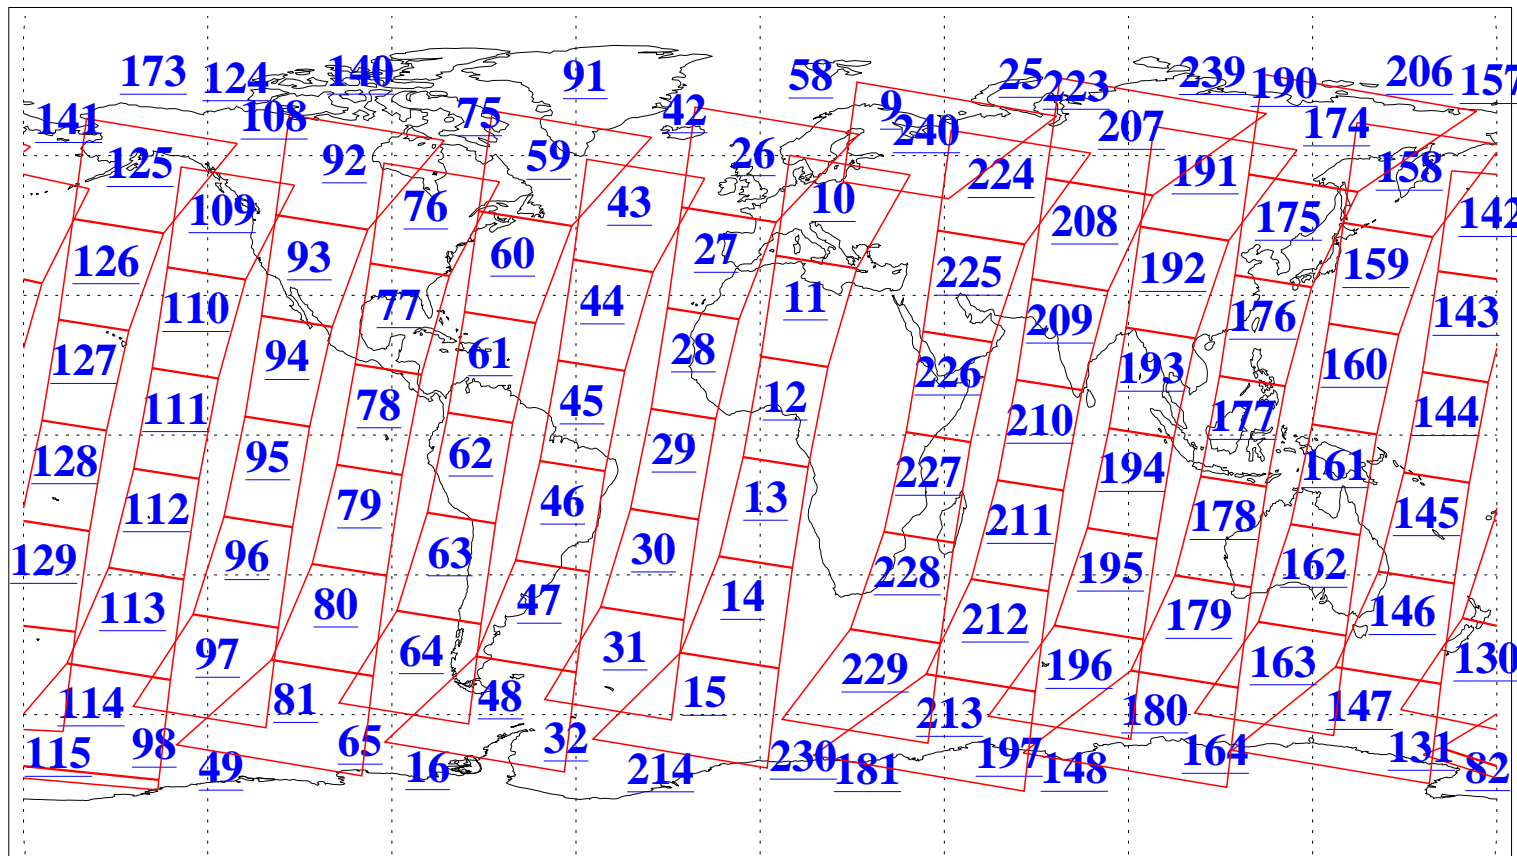

L1B Availability
AMSU Granules: 240
HSB Granules: 0
AIRS Granules: 240

9 Jun 2020
DoY 161
Aqua Day 6611
Granules: 1 to 120

Granules: 121 to 240

Legend: AMSU Available, *HSB Available*, *AIRS Available*

L1B Availability
 AMSU Granules: 240
 HSB Granules: 0
 AIRS Granules: 240

9 Jun 2020
 DoY 161
 Aqua Day 6611
 Ascending Granules

Descending Granules

Legend: AMSU Available, HSB Available, AIRS Available

L1B Availability
 AMSU Granules: 240
 HSB Granules: 0
 AIRS Granules: 240

9 Jun 2020
 DoY 161
 Aqua Day 6611

Northern Hemisphere Granules

Southern Hemisphere Granules

Legend: AMSU Available, HSB Available, **AIRS Available**