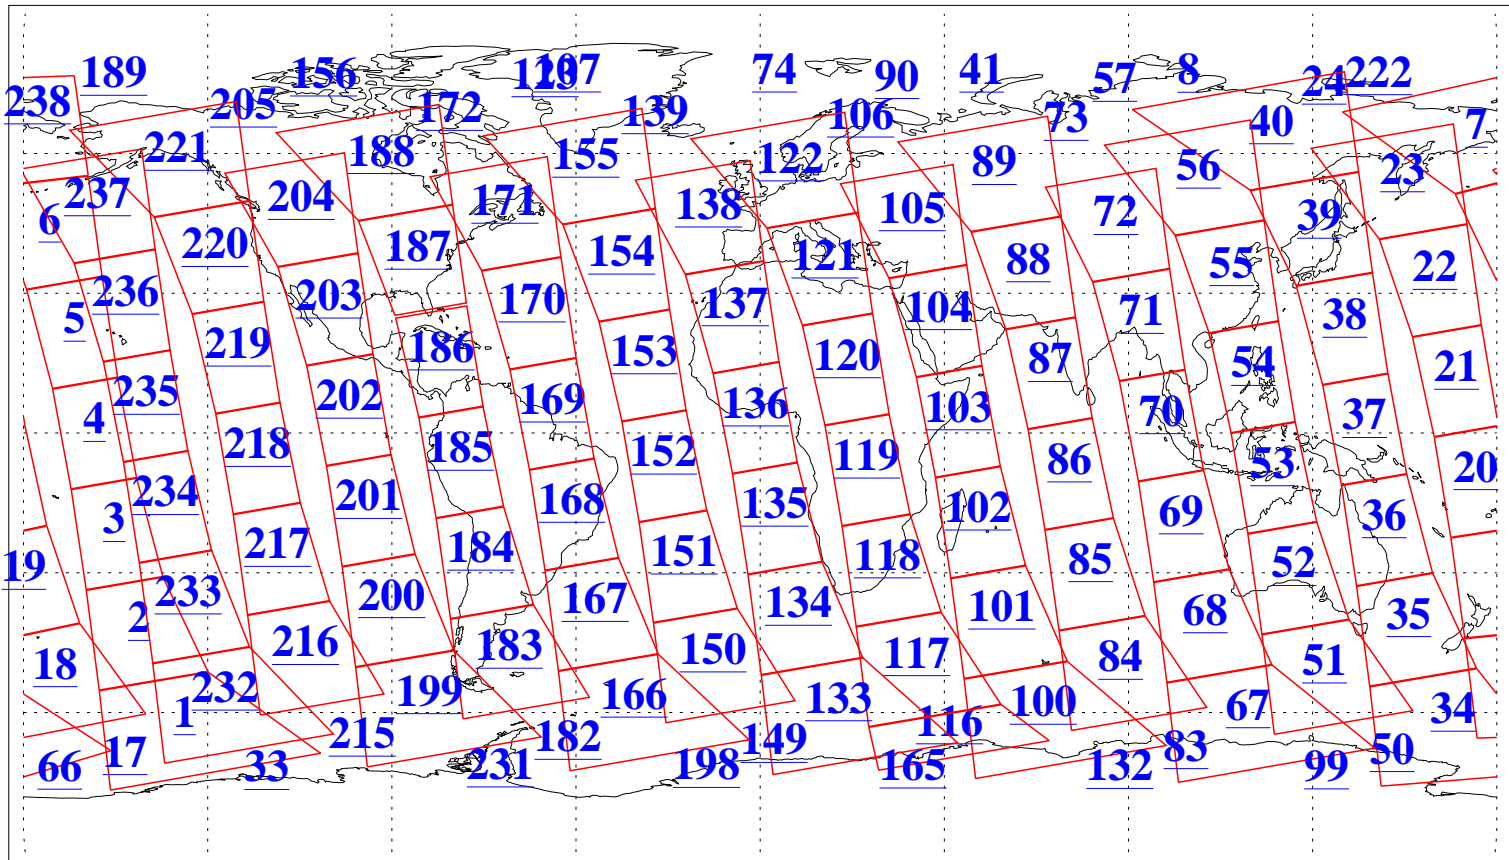

L1B Availability
AMSU Granules: 240
HSB Granules: 0
AIRS Granules: 240

9 Jun 2020
DoY 161
Aqua Day 6611
Granules: 1 to 120

Granules: 121 to 240

Legend: AMSU Available, *HSB Available*, *AIRS Available*

L1B Availability
 AMSU Granules: 240
 HSB Granules: 0
 AIRS Granules: 240

9 Jun 2020
 DoY 161
 Aqua Day 6611
 Ascending Granules

Descending Granules

Legend: AMSU Available, HSB Available, AIRS Available

L1B Availability
 AMSU Granules: 240
 HSB Granules: 0
 AIRS Granules: 240

9 Jun 2020
 DoY 161
 Aqua Day 6611

Northern Hemisphere Granules

Southern Hemisphere Granules

Legend: AMSU Available, HSB Available, **AIRS Available**