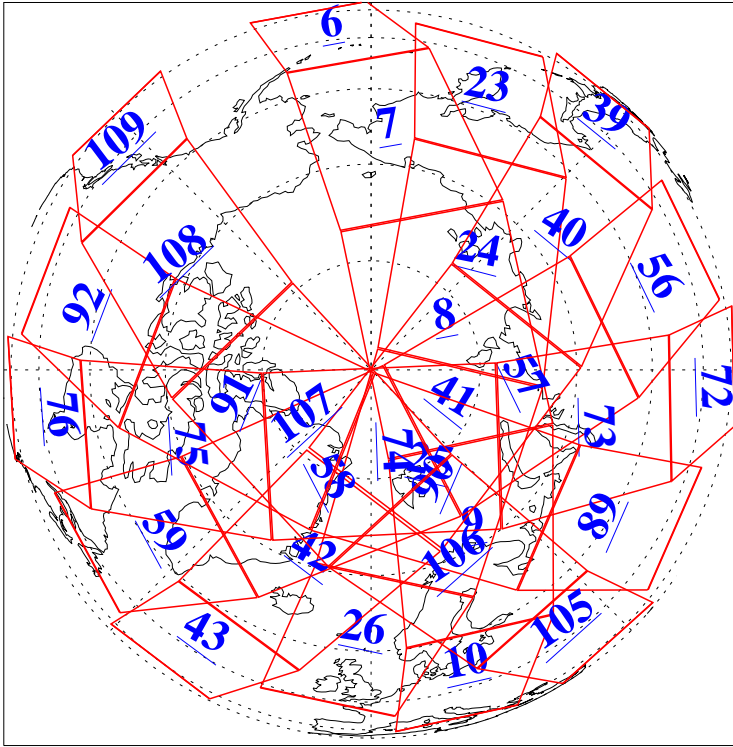

L1B Availability
AMSU Granules: 240
HSB Granules: 0
AIRS Granules: 240

9 Jun 2020
DoY 161
Aqua Day 6611
Granules: 1 to 120

Granules: 121 to 240

Legend: AMSU Available, *HSB Available*, *AIRS Available*

L1B Availability
 AMSU Granules: 240
 HSB Granules: 0
 AIRS Granules: 240

9 Jun 2020
 DoY 161
 Aqua Day 6611
 Ascending Granules

Descending Granules

Legend: AMSU Available, HSB Available, AIRS Available

L1B Availability
 AMSU Granules: 240
 HSB Granules: 0
 AIRS Granules: 240

9 Jun 2020
 DoY 161
 Aqua Day 6611

Northern Hemisphere Granules

Southern Hemisphere Granules

Legend: AMSU Available, HSB Available, **AIRS Available**