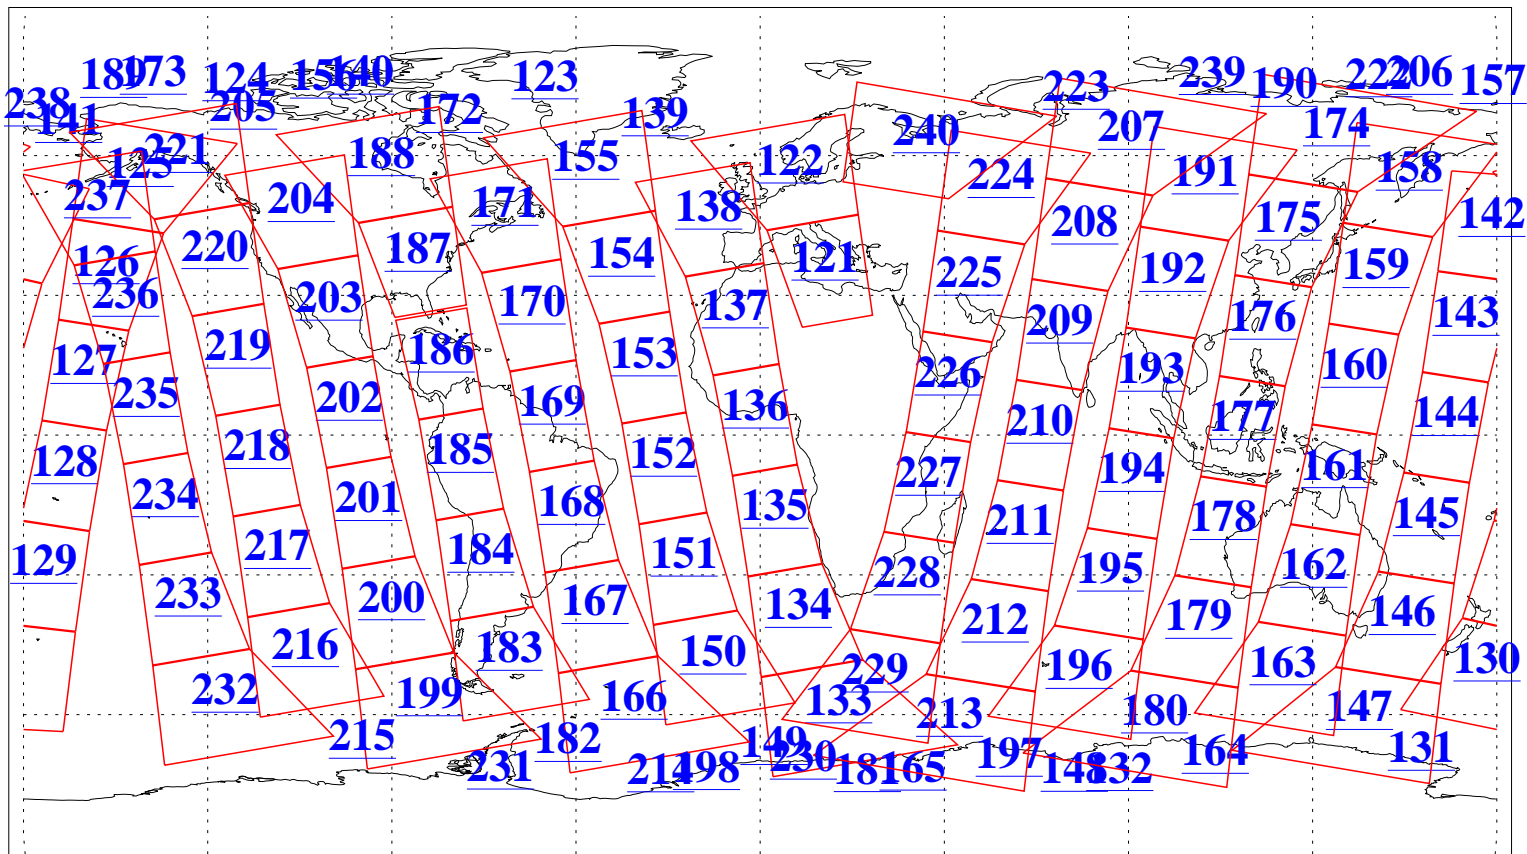

L1B Availability
AMSU Granules: 240
HSB Granules: 0
AIRS Granules: 240

9 Jun 2020
DoY 161
Aqua Day 6611
Granules: 1 to 120

Granules: 121 to 240

Legend: AMSU Available, *HSB Available*, *AIRS Available*

L1B Availability
 AMSU Granules: 240
 HSB Granules: 0
 AIRS Granules: 240

9 Jun 2020
 DoY 161
 Aqua Day 6611
 Ascending Granules

Descending Granules

Legend: AMSU Available, HSB Available, AIRS Available

L1B Availability
 AMSU Granules: 240
 HSB Granules: 0
 AIRS Granules: 240

9 Jun 2020
 DoY 161
 Aqua Day 6611

Northern Hemisphere Granules

Southern Hemisphere Granules

Legend: AMSU Available, HSB Available, **AIRS Available**