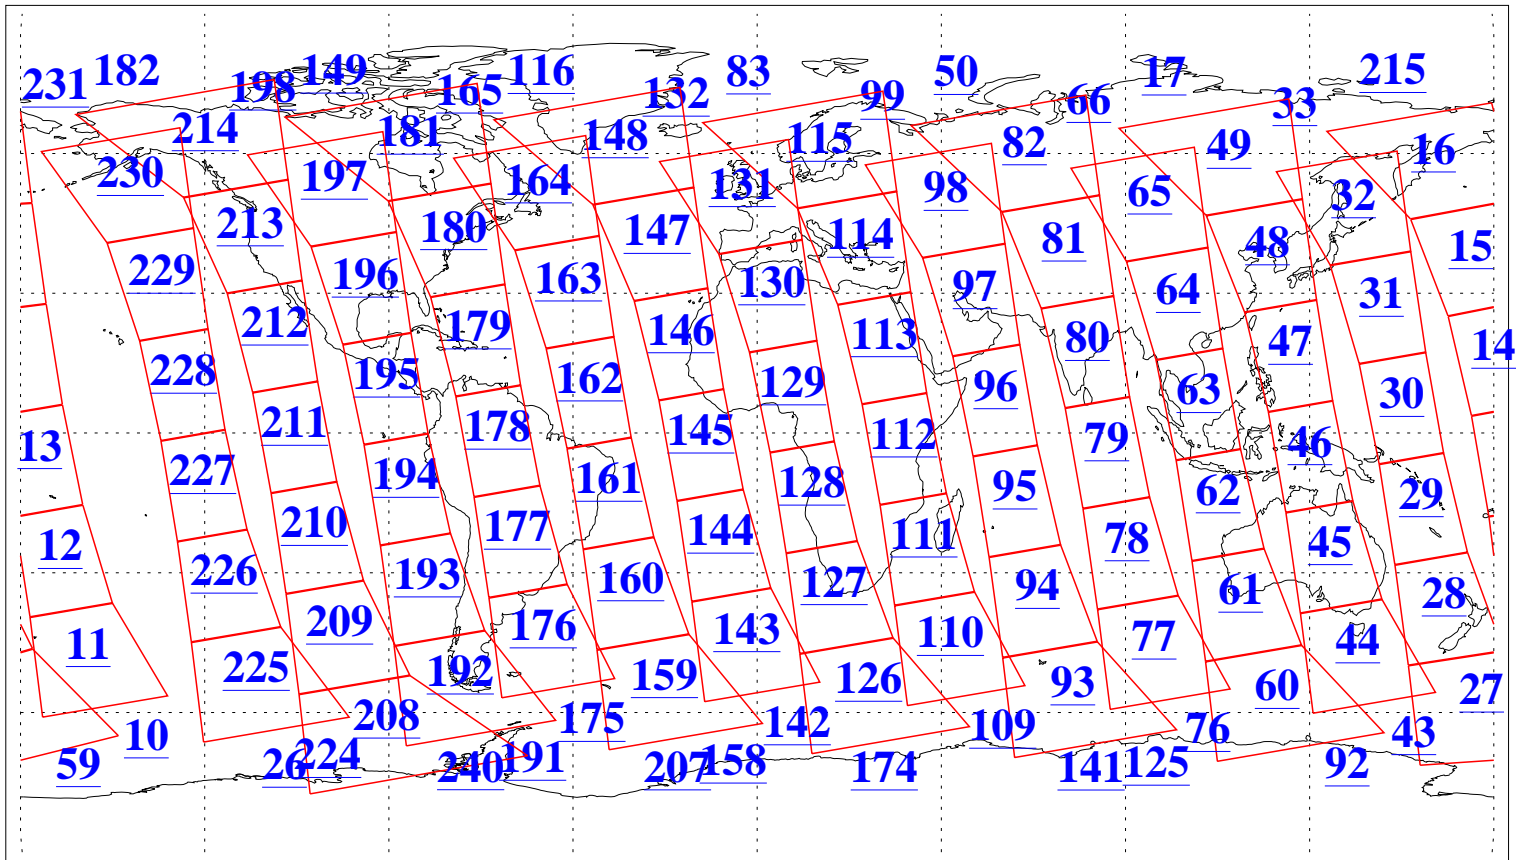

L1B Availability
AMSU Granules: 239
HSB Granules: 0
AIRS Granules: 240

8 Jun 2020
DoY 160
Aqua Day 6610
Granules: 1 to 120

Granules: 121 to 240

Legend: AMSU Available, HSB Available, AIRS Available

L1B Availability
 AMSU Granules: 239
 HSB Granules: 0
 AIRS Granules: 240

8 Jun 2020
 DoY 160
 Aqua Day 6610

Ascending Granules

Descending Granules

Legend: AMSU Available, *HSB Available*, *AIRS Available*

L1B Availability
 AMSU Granules: 239
 HSB Granules: 0
 AIRS Granules: 240

8 Jun 2020
 DoY 160
 Aqua Day 6610

Northern Hemisphere Granules

Southern Hemisphere Granules

Legend: AMSU Available, HSB Available, **AIRS Available**