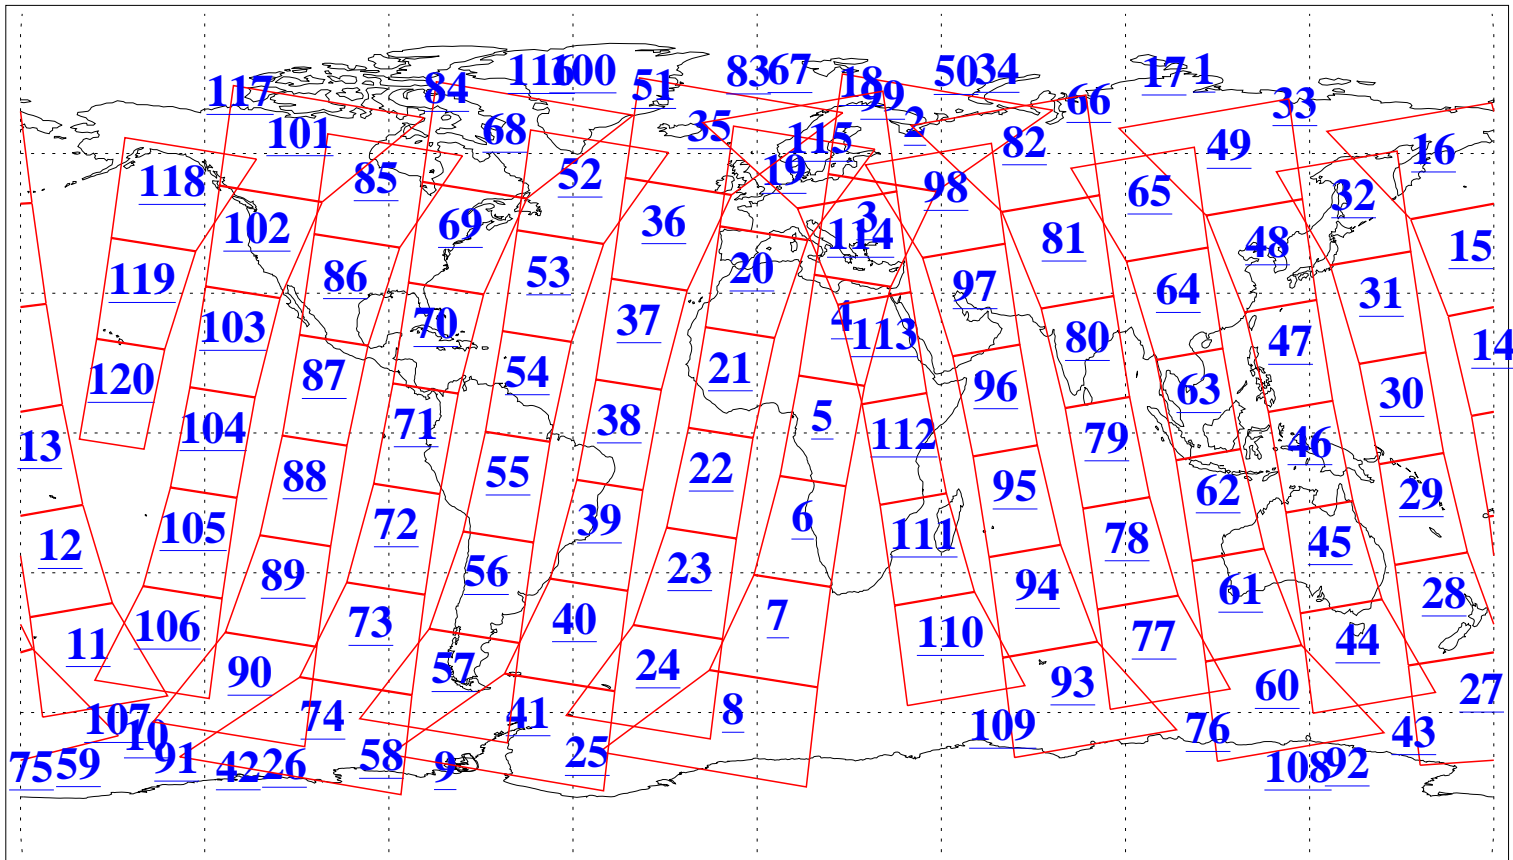

L1B Availability
AMSU Granules: 239
HSB Granules: 0
AIRS Granules: 240

8 Jun 2020
DoY 160
Aqua Day 6610
Granules: 1 to 120

Granules: 121 to 240

Legend: AMSU Available, HSB Available, AIRS Available

L1B Availability
 AMSU Granules: 239
 HSB Granules: 0
 AIRS Granules: 240

8 Jun 2020
 DoY 160
 Aqua Day 6610

Ascending Granules

Descending Granules

Legend: AMSU Available, *HSB Available*, *AIRS Available*

L1B Availability
 AMSU Granules: 239
 HSB Granules: 0
 AIRS Granules: 240

8 Jun 2020
 DoY 160
 Aqua Day 6610

Northern Hemisphere Granules

Southern Hemisphere Granules

Legend: AMSU Available, HSB Available, **AIRS Available**