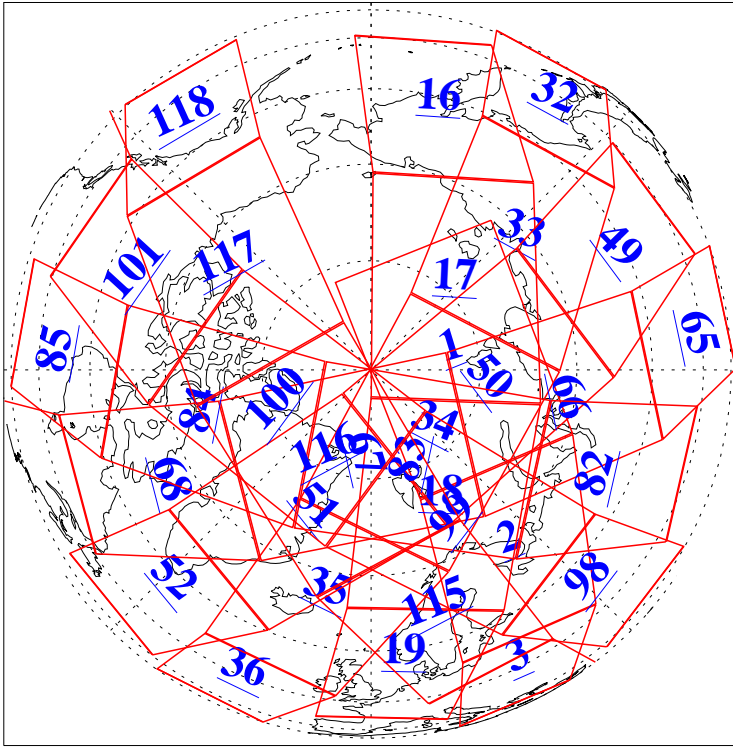

L1B Availability
AMSU Granules: 239
HSB Granules: 0
AIRS Granules: 240

8 Jun 2020
DoY 160
Aqua Day 6610
Granules: 1 to 120

Granules: 121 to 240

Legend: AMSU Available, HSB Available, AIRS Available

L1B Availability
 AMSU Granules: 239
 HSB Granules: 0
 AIRS Granules: 240

8 Jun 2020
 DoY 160
 Aqua Day 6610

Ascending Granules

Descending Granules

Legend: AMSU Available, *HSB Available*, *AIRS Available*

L1B Availability
 AMSU Granules: 239
 HSB Granules: 0
 AIRS Granules: 240

8 Jun 2020
 DoY 160
 Aqua Day 6610

Northern Hemisphere Granules

Southern Hemisphere Granules

Legend: AMSU Available, HSB Available, **AIRS Available**