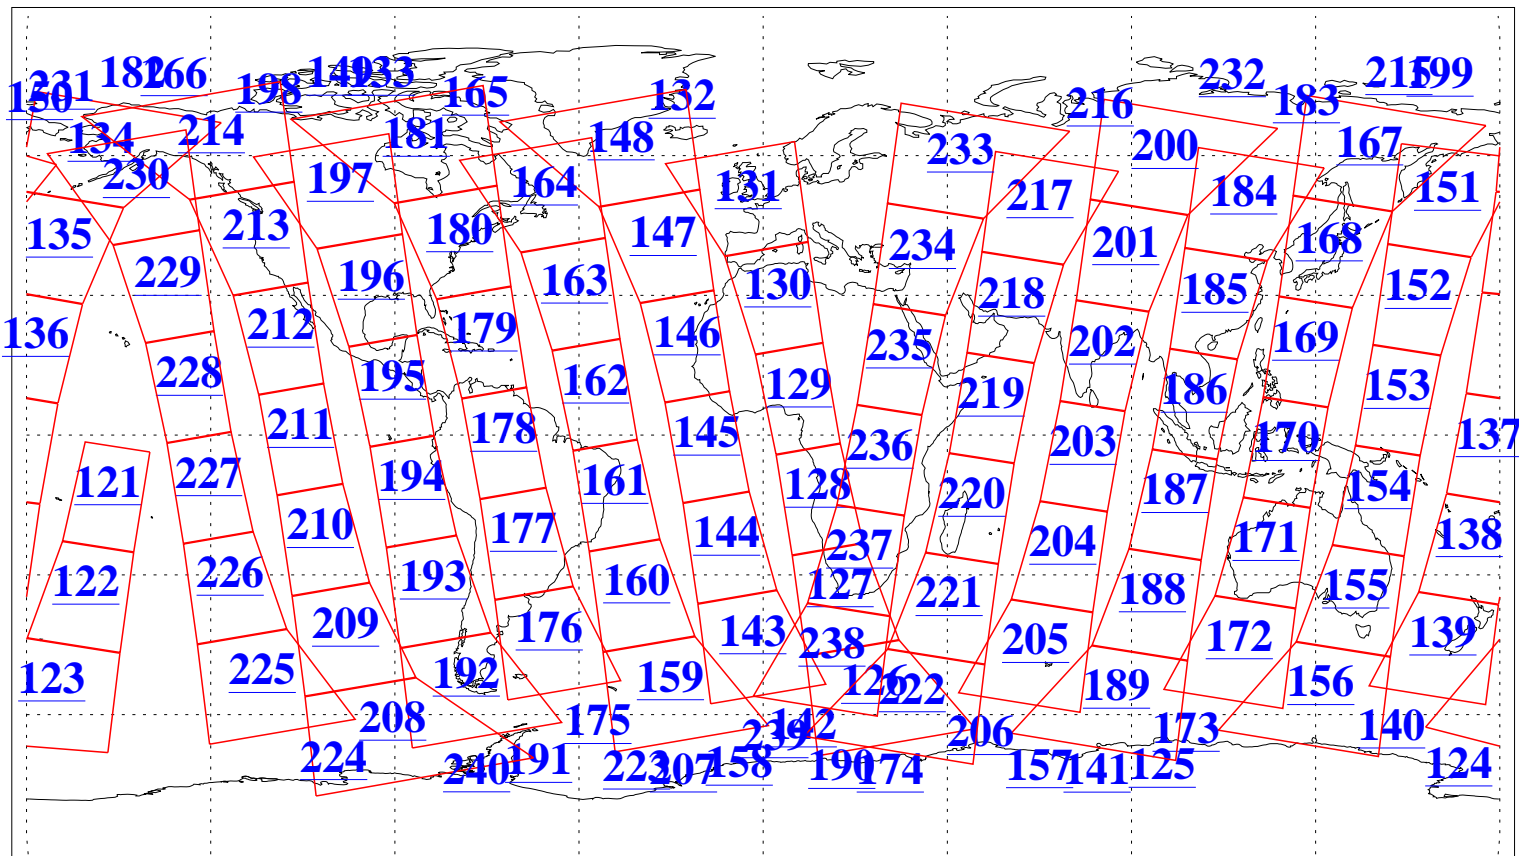

L1B Availability
AMSU Granules: 239
HSB Granules: 0
AIRS Granules: 240

8 Jun 2020
DoY 160
Aqua Day 6610
Granules: 1 to 120

Granules: 121 to 240

Legend: AMSU Available, HSB Available, AIRS Available

L1B Availability
 AMSU Granules: 239
 HSB Granules: 0
 AIRS Granules: 240

8 Jun 2020
 DoY 160
 Aqua Day 6610

Ascending Granules

Descending Granules

Legend: AMSU Available, *HSB Available*, *AIRS Available*

L1B Availability
 AMSU Granules: 239
 HSB Granules: 0
 AIRS Granules: 240

8 Jun 2020
 DoY 160
 Aqua Day 6610

Northern Hemisphere Granules

Southern Hemisphere Granules

Legend: AMSU Available, HSB Available, **AIRS Available**