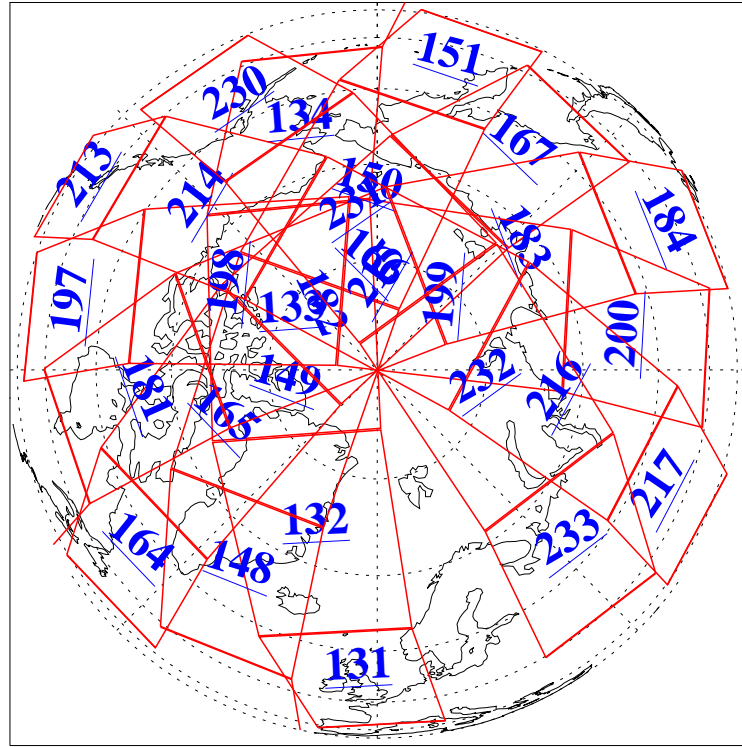

L1B Availability
AMSU Granules: 239
HSB Granules: 0
AIRS Granules: 240

8 Jun 2020
DoY 160
Aqua Day 6610

Northern Hemisphere Granules

Southern Hemisphere Granules