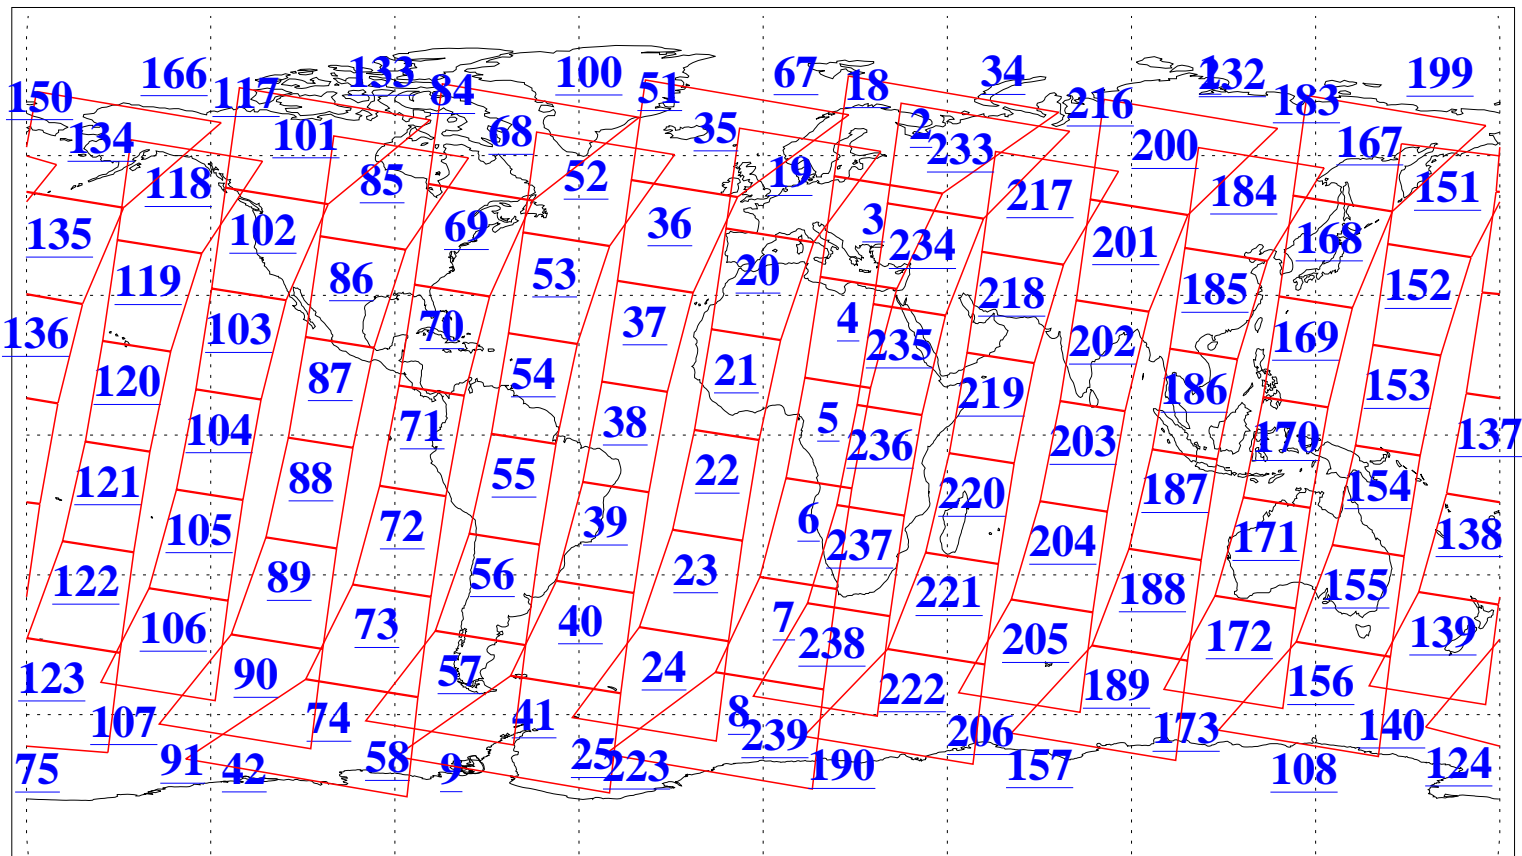

L1B Availability
AMSU Granules: 239
HSB Granules: 0
AIRS Granules: 240

8 Jun 2020
DoY 160
Aqua Day 6610
Granules: 1 to 120

Granules: 121 to 240

Legend: AMSU Available, HSB Available, AIRS Available

L1B Availability
 AMSU Granules: 239
 HSB Granules: 0
 AIRS Granules: 240

8 Jun 2020
 DoY 160
 Aqua Day 6610

Ascending Granules

Descending Granules

Legend: AMSU Available, *HSB Available*, *AIRS Available*

L1B Availability
 AMSU Granules: 239
 HSB Granules: 0
 AIRS Granules: 240

8 Jun 2020
 DoY 160
 Aqua Day 6610

Northern Hemisphere Granules

Southern Hemisphere Granules

Legend: AMSU Available, HSB Available, **AIRS Available**