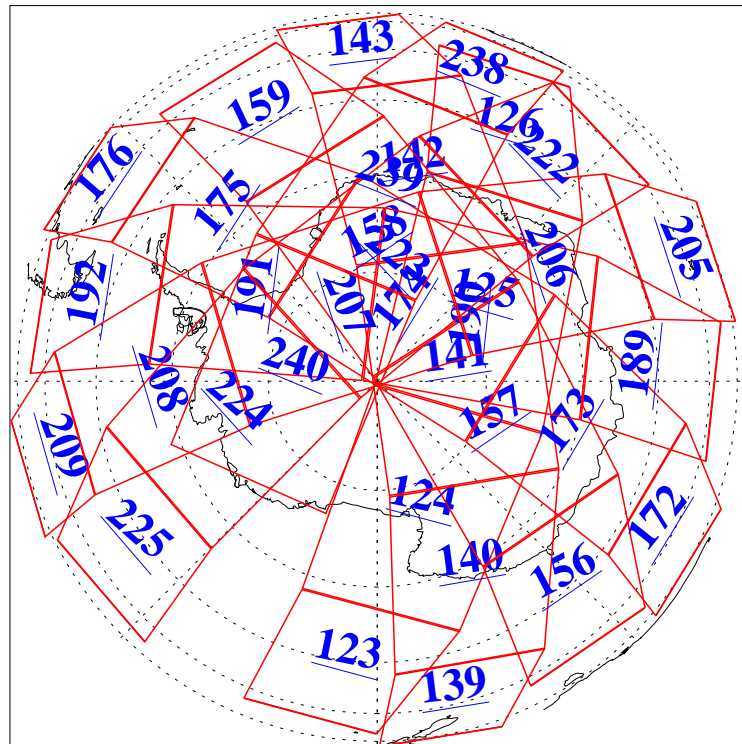

L1B Availability
AMSU Granules: 239
HSB Granules: 0
AIRS Granules: 240

8 Jun 2020
DoY 160
Aqua Day 6610
Granules: 1 to 120

Granules: 121 to 240

Legend: AMSU Available, HSB Available, AIRS Available

L1B Availability
 AMSU Granules: 239
 HSB Granules: 0
 AIRS Granules: 240

8 Jun 2020
 DoY 160
 Aqua Day 6610

Ascending Granules

Descending Granules

Legend: AMSU Available, *HSB Available*, *AIRS Available*

L1B Availability
 AMSU Granules: 239
 HSB Granules: 0
 AIRS Granules: 240

8 Jun 2020
 DoY 160
 Aqua Day 6610

Northern Hemisphere Granules

Southern Hemisphere Granules

Legend: AMSU Available, HSB Available, **AIRS Available**