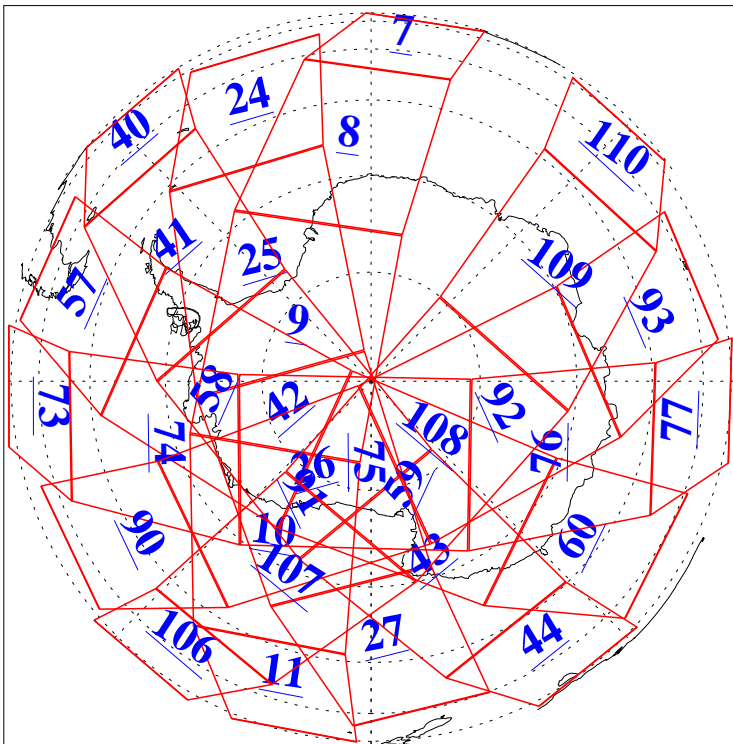

L1B Availability
AMSU Granules: 239
HSB Granules: 0
AIRS Granules: 240

8 Jun 2020
DoY 160
Aqua Day 6610
Granules: 1 to 120

Granules: 121 to 240

Legend: AMSU Available, HSB Available, AIRS Available

L1B Availability
 AMSU Granules: 239
 HSB Granules: 0
 AIRS Granules: 240

8 Jun 2020
 DoY 160
 Aqua Day 6610

Ascending Granules

Descending Granules

Legend: AMSU Available, *HSB Available*, *AIRS Available*

L1B Availability
 AMSU Granules: 239
 HSB Granules: 0
 AIRS Granules: 240

8 Jun 2020
 DoY 160
 Aqua Day 6610

Northern Hemisphere Granules

Southern Hemisphere Granules

Legend: AMSU Available, HSB Available, **AIRS Available**