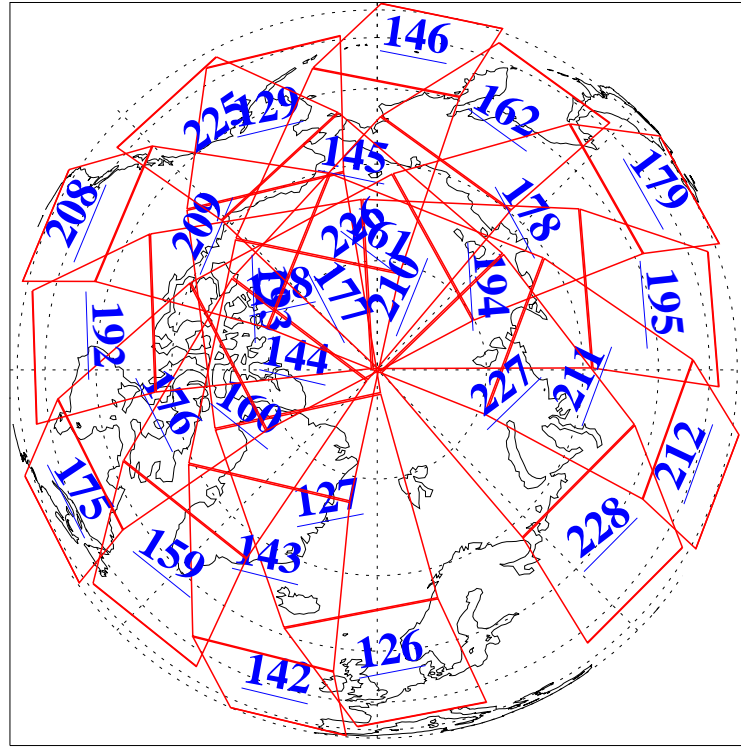

L1B Availability  
AMSU Granules: 228  
HSB Granules: 0  
AIRS Granules: 239

5 Jun 2020  
DoY 157  
Aqua Day 6607  
Granules: 1 to 120

Granules: 121 to 240

Legend: AMSU Available, *HSB Available*, *AIRS Available*

L1B Availability  
 AMSU Granules: 228  
 HSB Granules: 0  
 AIRS Granules: 239

5 Jun 2020  
 DoY 157  
 Aqua Day 6607

Ascending Granules

Descending Granules

Legend: AMSU Available, HSB Available, AIRS Available

L1B Availability  
 AMSU Granules: 228  
 HSB Granules: 0  
 AIRS Granules: 239

5 Jun 2020  
 DoY 157  
 Aqua Day 6607

Northern Hemisphere Granules

Southern Hemisphere Granules

Legend: AMSU Available, HSB Available, **AIRS Available**