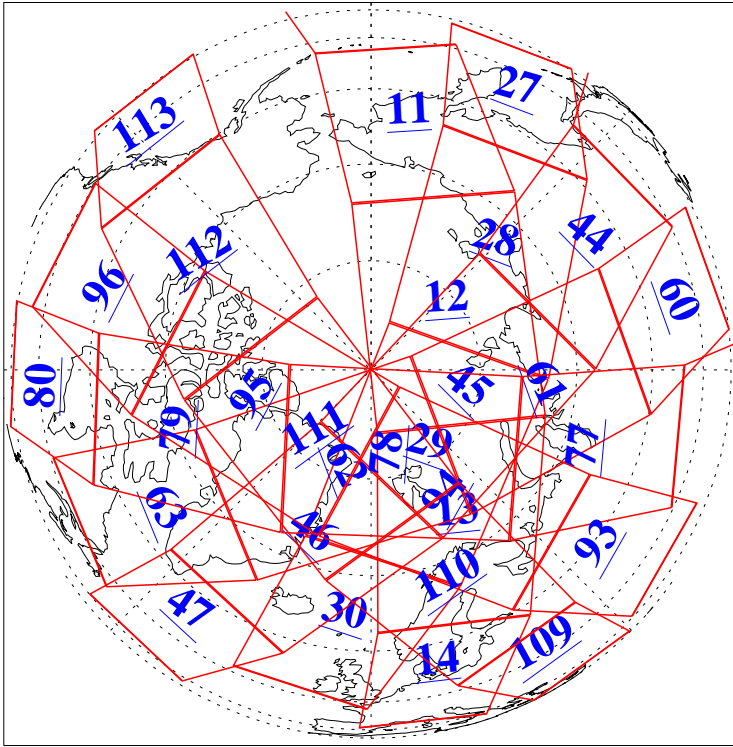

L1B Availability  
AMSU Granules: 228  
HSB Granules: 0  
AIRS Granules: 239

5 Jun 2020  
DoY 157  
Aqua Day 6607  
Granules: 1 to 120

Granules: 121 to 240

Legend: AMSU Available, *HSB Available*, *AIRS Available*

L1B Availability  
 AMSU Granules: 228  
 HSB Granules: 0  
 AIRS Granules: 239

5 Jun 2020  
 DoY 157  
 Aqua Day 6607

Ascending Granules

Descending Granules

Legend: AMSU Available, HSB Available, AIRS Available

L1B Availability  
 AMSU Granules: 228  
 HSB Granules: 0  
 AIRS Granules: 239

5 Jun 2020  
 DoY 157  
 Aqua Day 6607

Northern Hemisphere Granules

Southern Hemisphere Granules

Legend: AMSU Available, HSB Available, **AIRS Available**