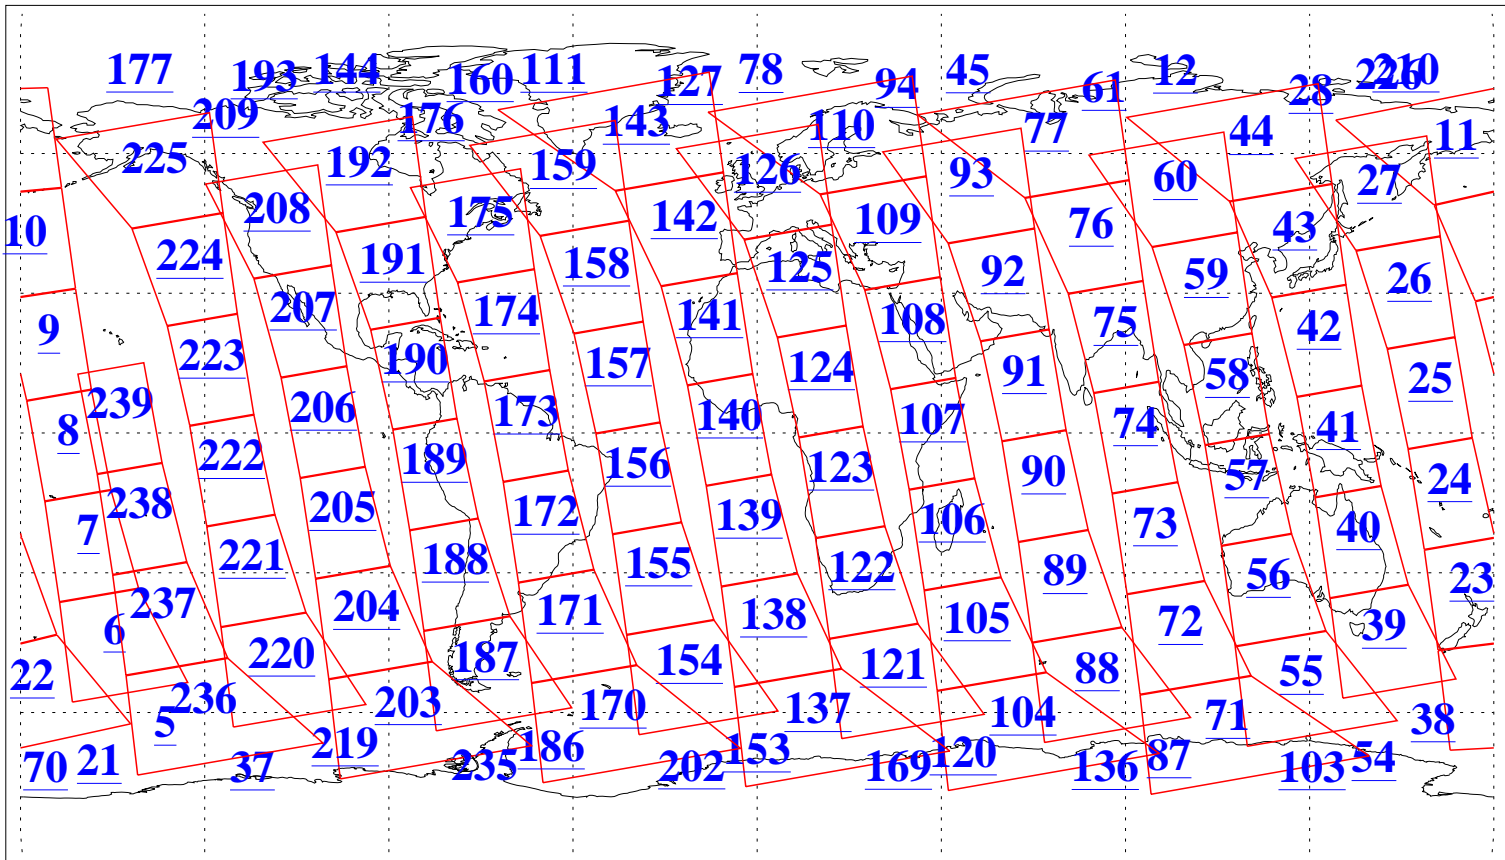

L1B Availability  
AMSU Granules: 228  
HSB Granules: 0  
AIRS Granules: 239

5 Jun 2020  
DoY 157  
Aqua Day 6607  
Granules: 1 to 120

Granules: 121 to 240

Legend: AMSU Available, *HSB Available*, *AIRS Available*

L1B Availability  
 AMSU Granules: 228  
 HSB Granules: 0  
 AIRS Granules: 239

5 Jun 2020  
 DoY 157  
 Aqua Day 6607

Ascending Granules

Descending Granules

Legend: AMSU Available, HSB Available, AIRS Available

L1B Availability  
 AMSU Granules: 228  
 HSB Granules: 0  
 AIRS Granules: 239

5 Jun 2020  
 DoY 157  
 Aqua Day 6607

Northern Hemisphere Granules

Southern Hemisphere Granules

Legend: AMSU Available, HSB Available, **AIRS Available**