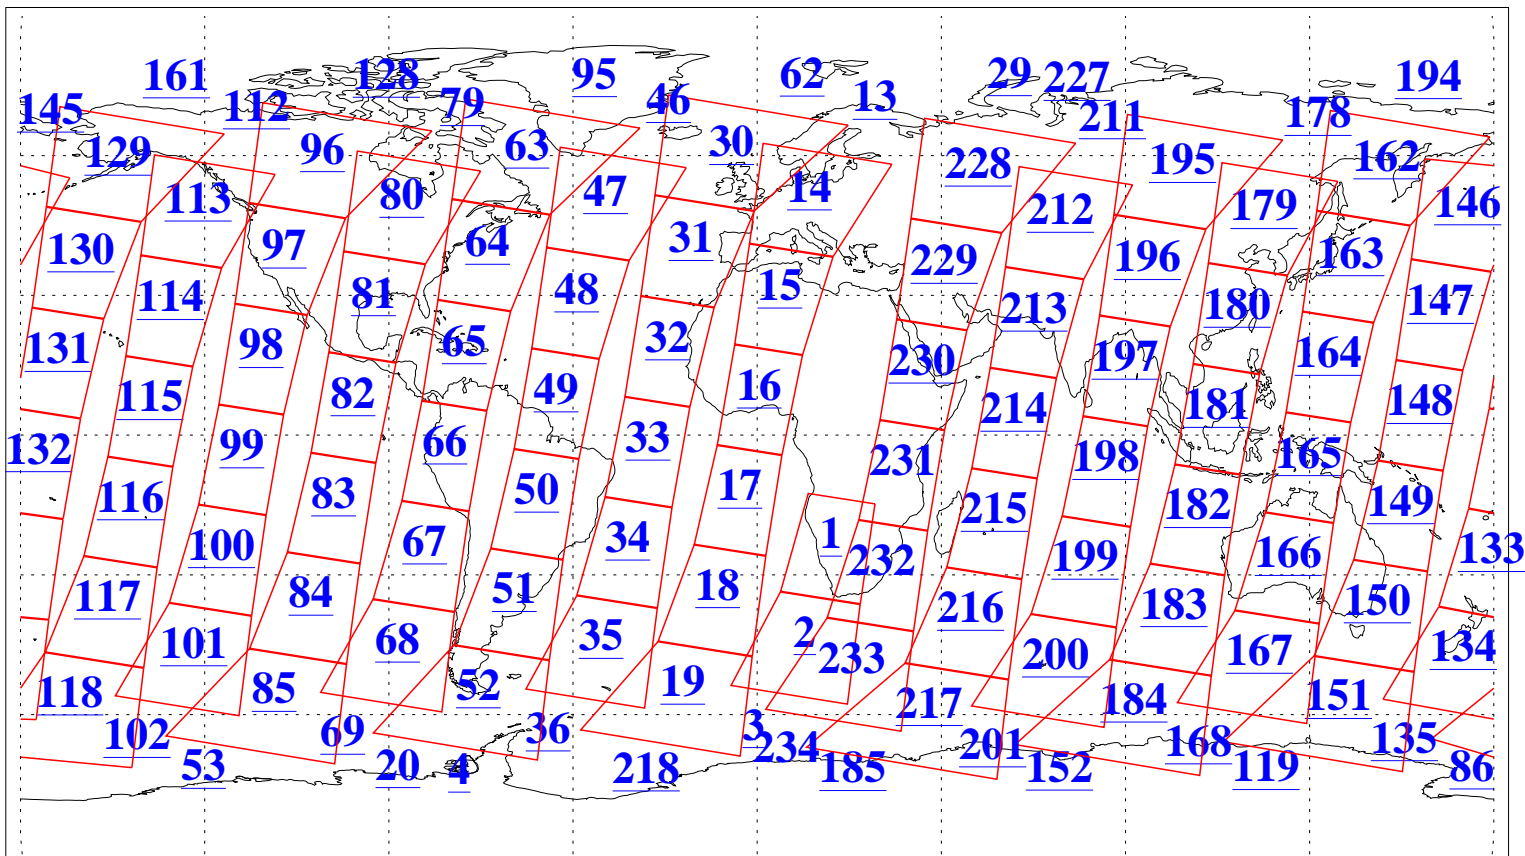

L1B Availability  
AMSU Granules: 228  
HSB Granules: 0  
AIRS Granules: 239

5 Jun 2020  
DoY 157  
Aqua Day 6607  
Granules: 1 to 120

Granules: 121 to 240

Legend: AMSU Available, *HSB Available*, *AIRS Available*

L1B Availability  
 AMSU Granules: 228  
 HSB Granules: 0  
 AIRS Granules: 239

5 Jun 2020  
 DoY 157  
 Aqua Day 6607

Ascending Granules

Descending Granules

Legend: AMSU Available, HSB Available, AIRS Available

L1B Availability  
 AMSU Granules: 228  
 HSB Granules: 0  
 AIRS Granules: 239

5 Jun 2020  
 DoY 157  
 Aqua Day 6607

Northern Hemisphere Granules

Southern Hemisphere Granules

Legend: AMSU Available, HSB Available, **AIRS Available**