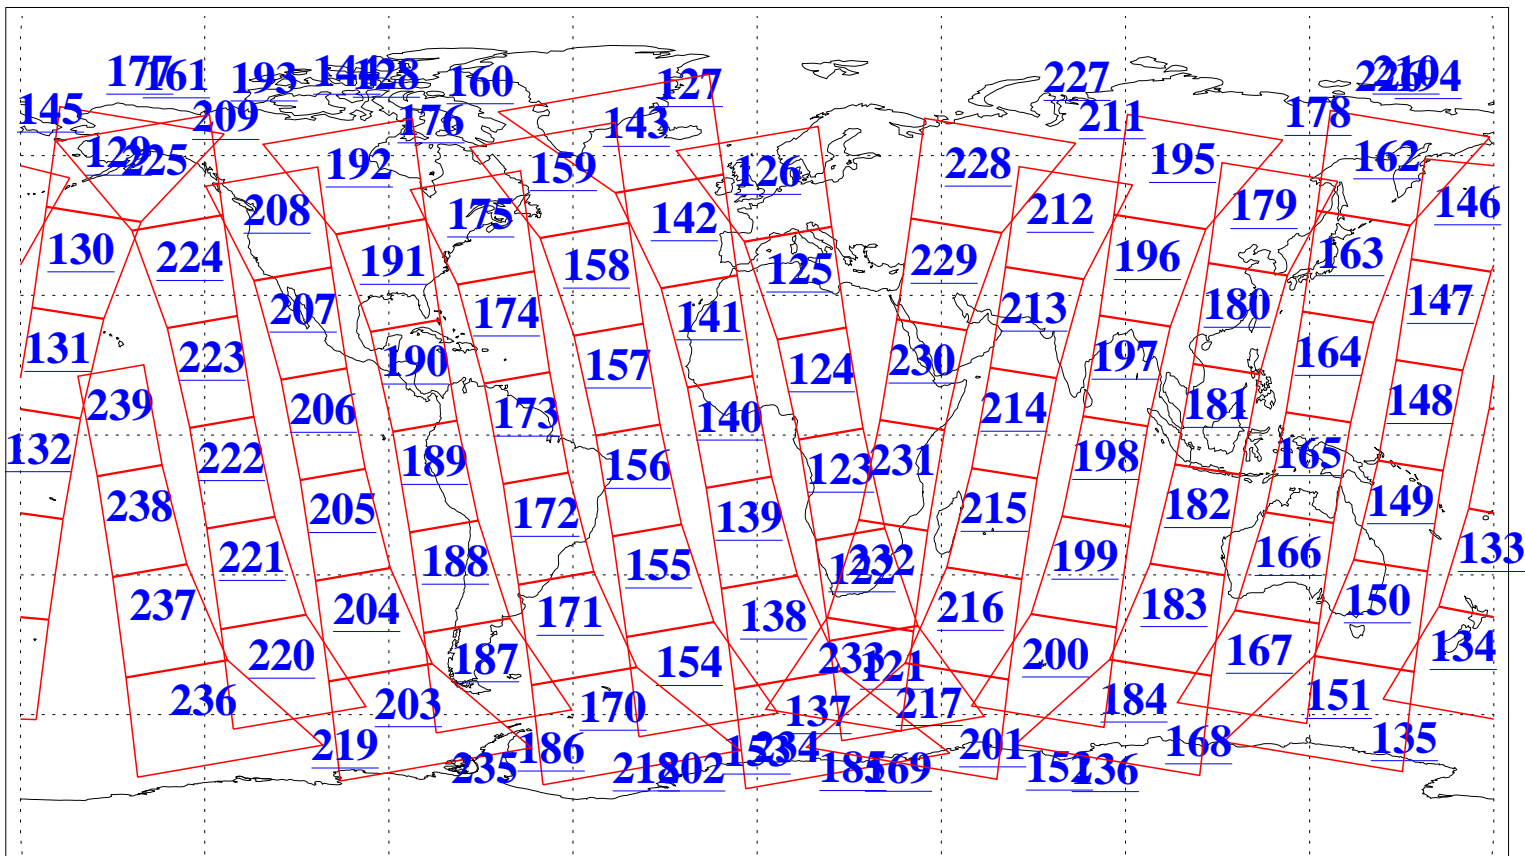

L1B Availability  
AMSU Granules: 228  
HSB Granules: 0  
AIRS Granules: 239

5 Jun 2020  
DoY 157  
Aqua Day 6607  
Granules: 1 to 120

Granules: 121 to 240

Legend: AMSU Available, *HSB Available*, *AIRS Available*

L1B Availability  
 AMSU Granules: 228  
 HSB Granules: 0  
 AIRS Granules: 239

5 Jun 2020  
 DoY 157  
 Aqua Day 6607

Ascending Granules

Descending Granules

Legend: AMSU Available, HSB Available, AIRS Available

L1B Availability  
 AMSU Granules: 228  
 HSB Granules: 0  
 AIRS Granules: 239

5 Jun 2020  
 DoY 157  
 Aqua Day 6607

Northern Hemisphere Granules

Southern Hemisphere Granules

Legend: AMSU Available, HSB Available, **AIRS Available**