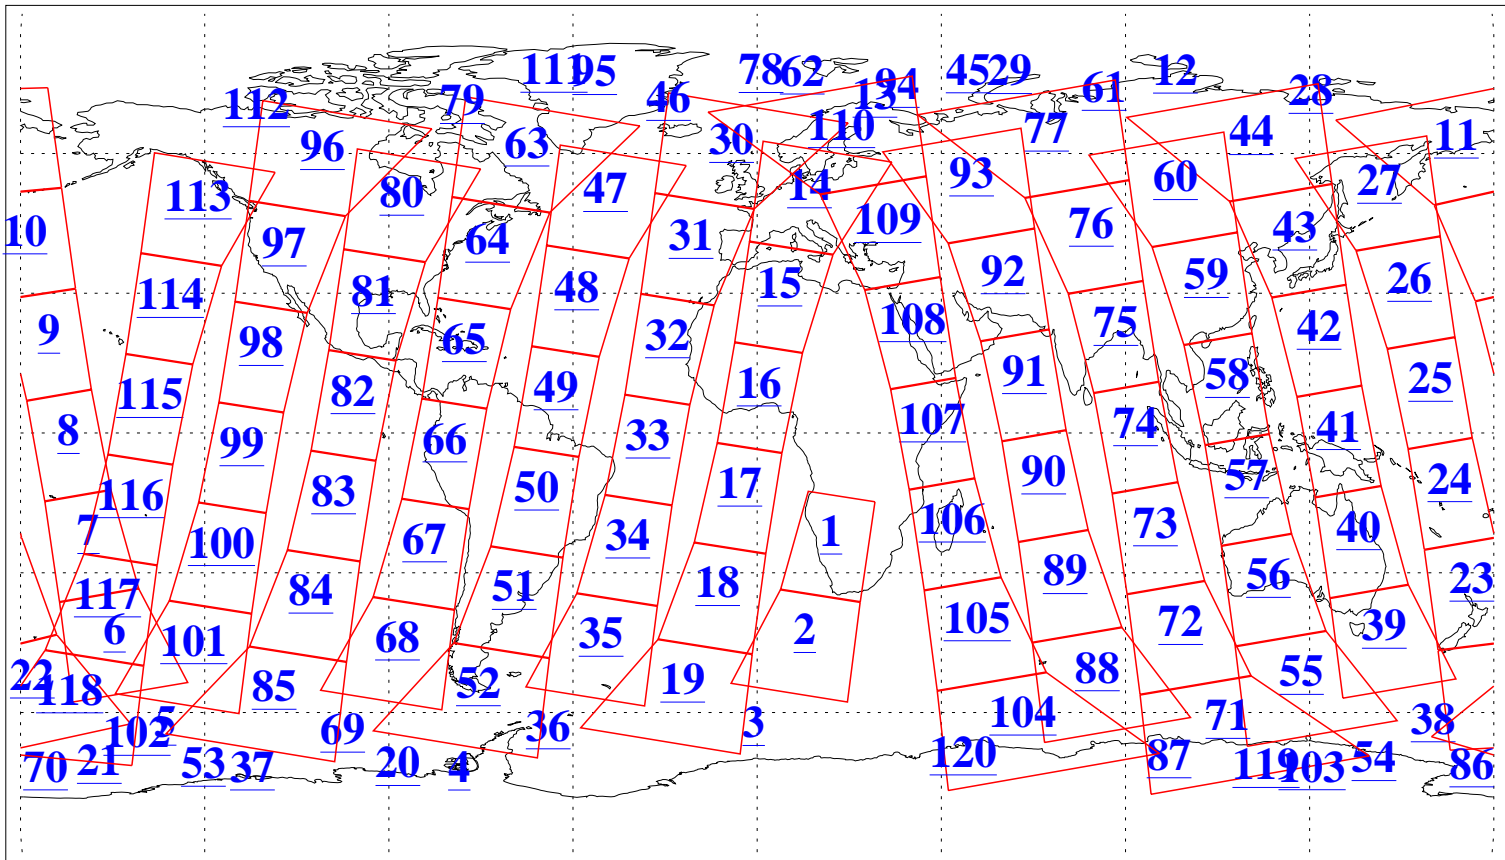

L1B Availability  
AMSU Granules: 228  
HSB Granules: 0  
AIRS Granules: 239

5 Jun 2020  
DoY 157  
Aqua Day 6607  
Granules: 1 to 120

Granules: 121 to 240

Legend: AMSU Available, *HSB Available*, *AIRS Available*

L1B Availability  
 AMSU Granules: 228  
 HSB Granules: 0  
 AIRS Granules: 239

5 Jun 2020  
 DoY 157  
 Aqua Day 6607

Ascending Granules

Descending Granules

Legend: AMSU Available, HSB Available, AIRS Available

L1B Availability  
 AMSU Granules: 228  
 HSB Granules: 0  
 AIRS Granules: 239

5 Jun 2020  
 DoY 157  
 Aqua Day 6607

Northern Hemisphere Granules

Southern Hemisphere Granules

Legend: AMSU Available, HSB Available, **AIRS Available**