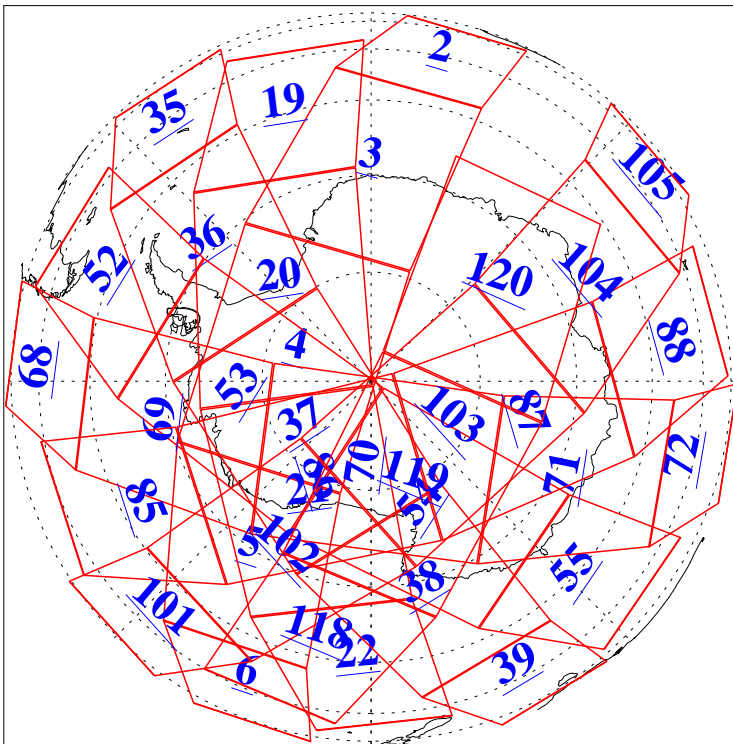

L1B Availability  
AMSU Granules: 228  
HSB Granules: 0  
AIRS Granules: 239

5 Jun 2020  
DoY 157  
Aqua Day 6607  
Granules: 1 to 120

Granules: 121 to 240

Legend: AMSU Available, *HSB Available*, *AIRS Available*

L1B Availability  
 AMSU Granules: 228  
 HSB Granules: 0  
 AIRS Granules: 239

5 Jun 2020  
 DoY 157  
 Aqua Day 6607

Ascending Granules

Descending Granules

Legend: AMSU Available, HSB Available, AIRS Available

L1B Availability  
 AMSU Granules: 228  
 HSB Granules: 0  
 AIRS Granules: 239

5 Jun 2020  
 DoY 157  
 Aqua Day 6607

Northern Hemisphere Granules

Southern Hemisphere Granules

Legend: AMSU Available, HSB Available, **AIRS Available**