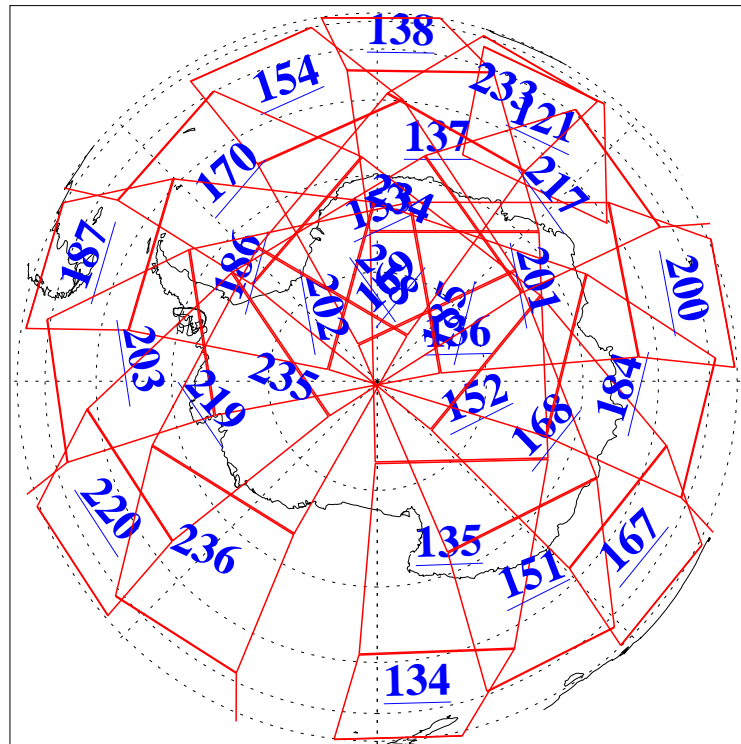

L1B Availability  
AMSU Granules: 228  
HSB Granules: 0  
AIRS Granules: 239

5 Jun 2020  
DoY 157  
Aqua Day 6607  
Granules: 1 to 120

Granules: 121 to 240

Legend: AMSU Available, *HSB Available*, *AIRS Available*

L1B Availability  
 AMSU Granules: 228  
 HSB Granules: 0  
 AIRS Granules: 239

5 Jun 2020  
 DoY 157  
 Aqua Day 6607

Ascending Granules

Descending Granules

Legend: AMSU Available, HSB Available, AIRS Available

L1B Availability  
 AMSU Granules: 228  
 HSB Granules: 0  
 AIRS Granules: 239

5 Jun 2020  
 DoY 157  
 Aqua Day 6607

Northern Hemisphere Granules

Southern Hemisphere Granules

Legend: AMSU Available, HSB Available, **AIRS Available**