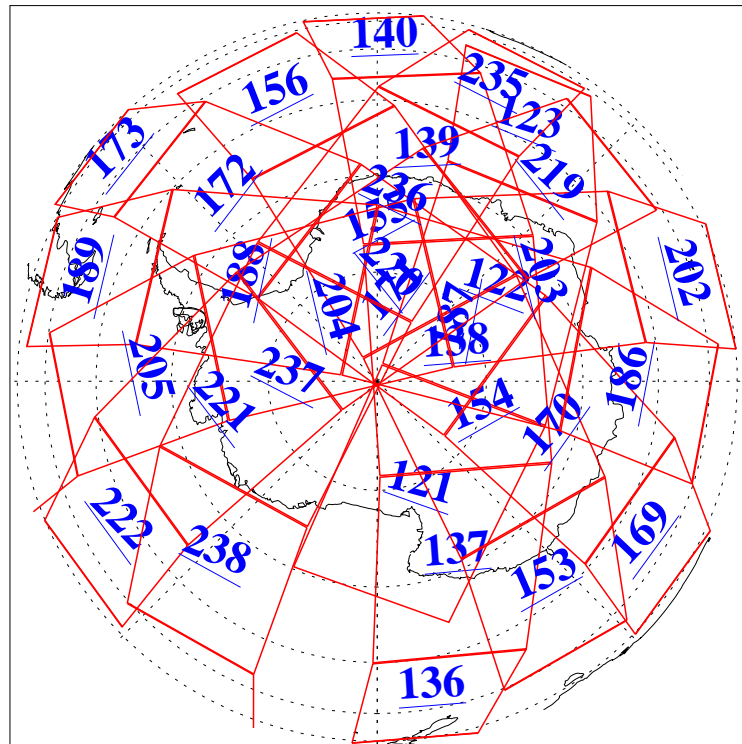

L1B Availability
 AMSU Granules: 240
 HSB Granules: 0
 AIRS Granules: 240

3 Jun 2020
 DoY 155
 Aqua Day 6605
 Granules: 1 to 120

Granules: 121 to 240

Legend: AMSU Available, *HSB Available*, **AIRS Available**

L1B Availability
 AMSU Granules: 240
 HSB Granules: 0
 AIRS Granules: 240

3 Jun 2020
 DoY 155
 Aqua Day 6605

Ascending Granules

Descending Granules

Legend: AMSU Available, *HSB Available*, AIRS Available

L1B Availability
 AMSU Granules: 240
 HSB Granules: 0
 AIRS Granules: 240

3 Jun 2020
 DoY 155
 Aqua Day 6605

Northern Hemisphere Granules

Southern Hemisphere Granules

Legend: AMSU Available, HSB Available, **AIRS Available**