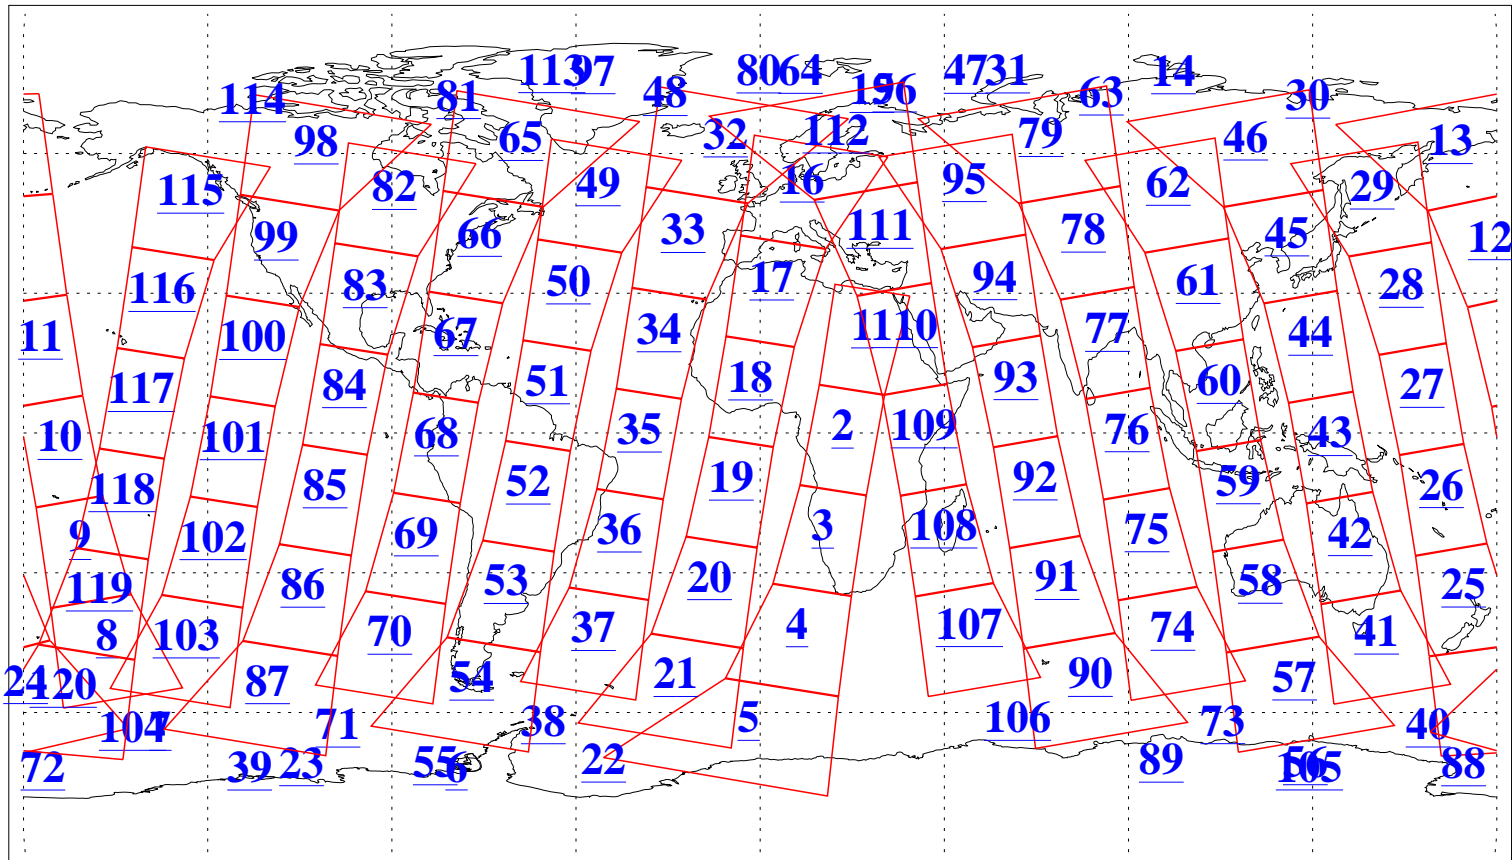

L1B Availability
 AMSU Granules: 240
 HSB Granules: 0
 AIRS Granules: 240

3 Jun 2020
 DoY 155
 Aqua Day 6605
 Granules: 1 to 120

Granules: 121 to 240

Legend: AMSU Available, *HSB Available*, **AIRS Available**

L1B Availability
 AMSU Granules: 240
 HSB Granules: 0
 AIRS Granules: 240

3 Jun 2020
 DoY 155
 Aqua Day 6605

Ascending Granules

Descending Granules

Legend: AMSU Available, *HSB Available*, AIRS Available

L1B Availability
 AMSU Granules: 240
 HSB Granules: 0
 AIRS Granules: 240

3 Jun 2020
 DoY 155
 Aqua Day 6605

Northern Hemisphere Granules

Southern Hemisphere Granules

Legend: AMSU Available, HSB Available, **AIRS Available**