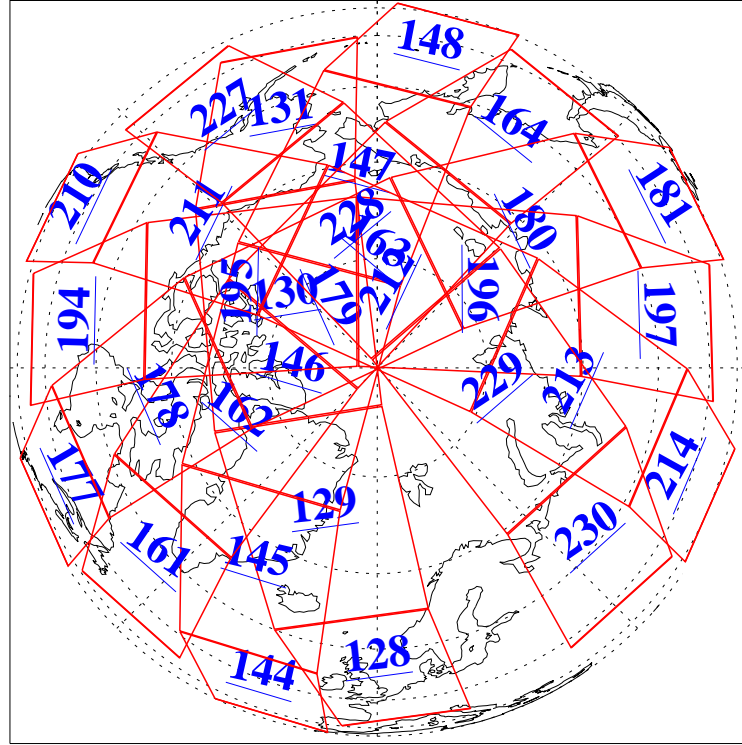

L1B Availability
AMSU Granules: 240
HSB Granules: 0
AIRS Granules: 240

3 Jun 2020
DoY 155
Aqua Day 6605

Northern Hemisphere Granules

Southern Hemisphere Granules