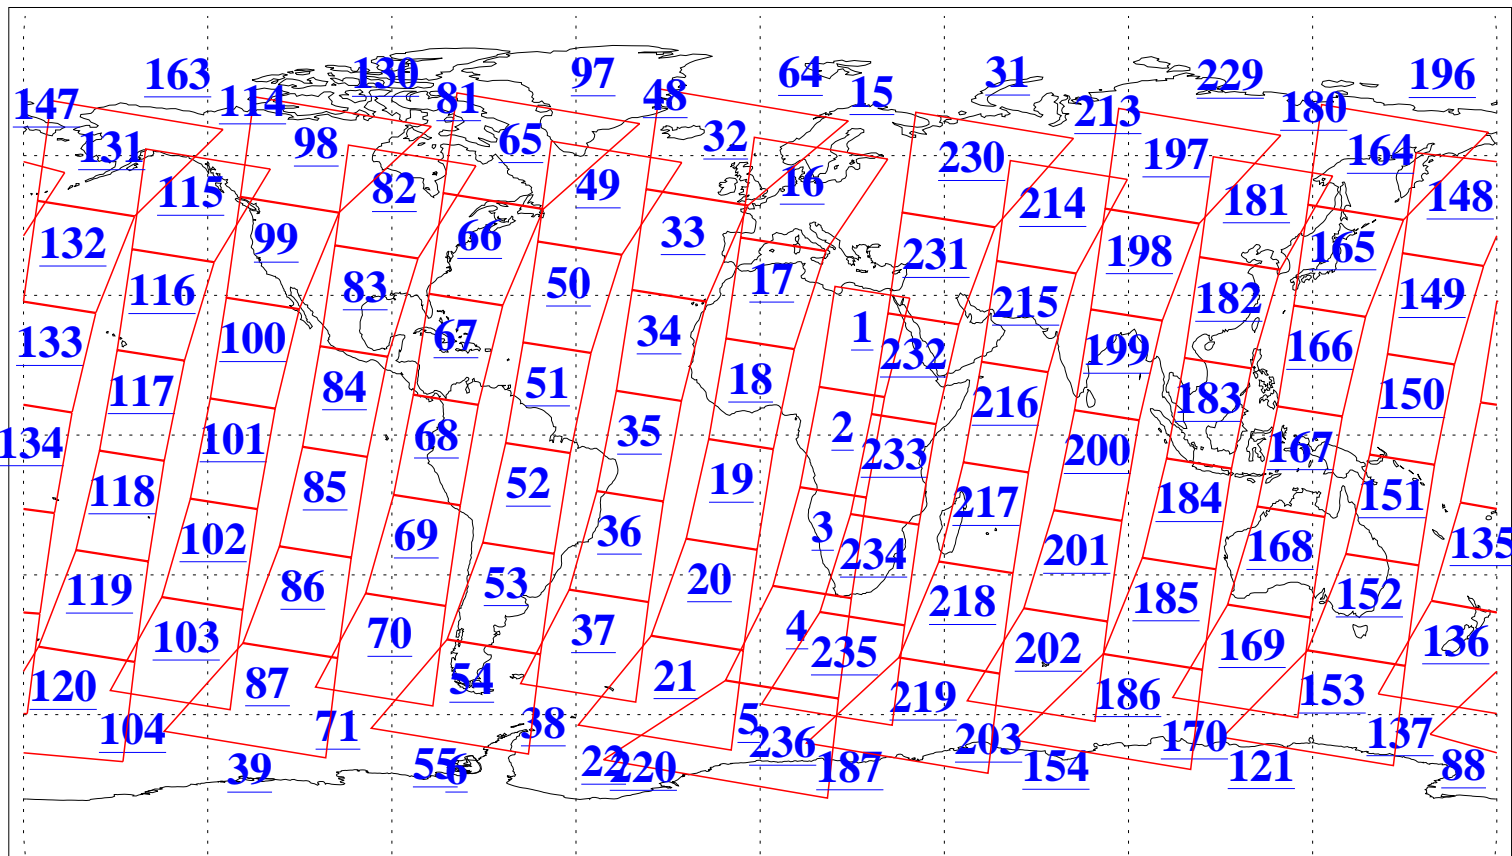

L1B Availability
 AMSU Granules: 240
 HSB Granules: 0
 AIRS Granules: 240

3 Jun 2020
 DoY 155
 Aqua Day 6605
 Granules: 1 to 120

Granules: 121 to 240

Legend: AMSU Available, *HSB Available*, **AIRS Available**

L1B Availability
 AMSU Granules: 240
 HSB Granules: 0
 AIRS Granules: 240

3 Jun 2020
 DoY 155
 Aqua Day 6605

Ascending Granules

Descending Granules

Legend: AMSU Available, *HSB Available*, AIRS Available

L1B Availability
 AMSU Granules: 240
 HSB Granules: 0
 AIRS Granules: 240

3 Jun 2020
 DoY 155
 Aqua Day 6605

Northern Hemisphere Granules

Southern Hemisphere Granules

Legend: AMSU Available, HSB Available, **AIRS Available**