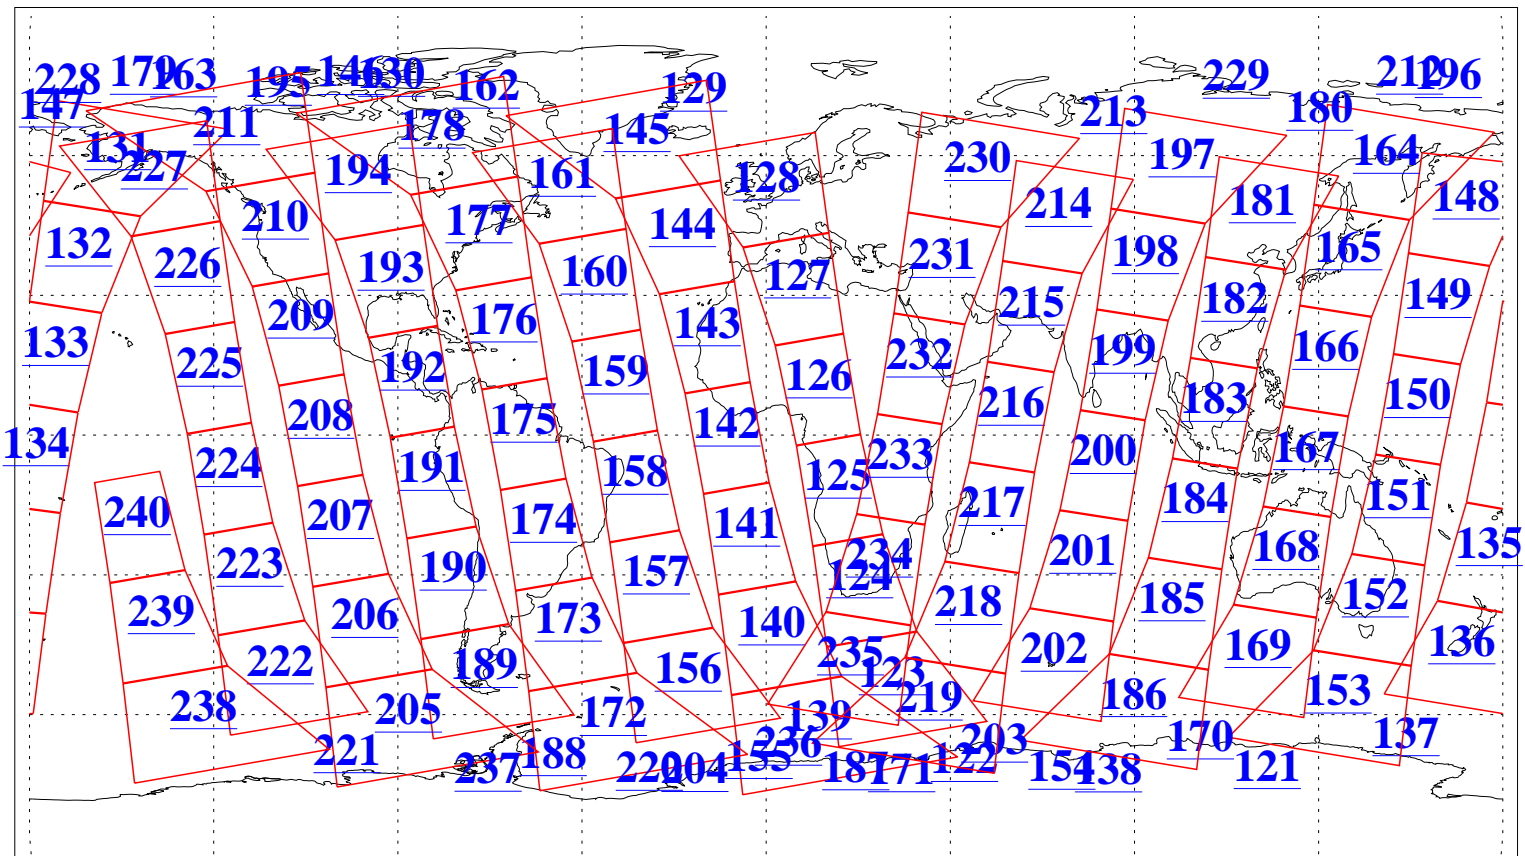

L1B Availability
 AMSU Granules: 240
 HSB Granules: 0
 AIRS Granules: 240

3 Jun 2020
 DoY 155
 Aqua Day 6605
 Granules: 1 to 120

Granules: 121 to 240

Legend: AMSU Available, *HSB Available*, **AIRS Available**

L1B Availability
 AMSU Granules: 240
 HSB Granules: 0
 AIRS Granules: 240

3 Jun 2020
 DoY 155
 Aqua Day 6605

Ascending Granules

Descending Granules

Legend: AMSU Available, *HSB Available*, AIRS Available

L1B Availability
 AMSU Granules: 240
 HSB Granules: 0
 AIRS Granules: 240

3 Jun 2020
 DoY 155
 Aqua Day 6605

Northern Hemisphere Granules

Southern Hemisphere Granules

Legend: AMSU Available, HSB Available, **AIRS Available**