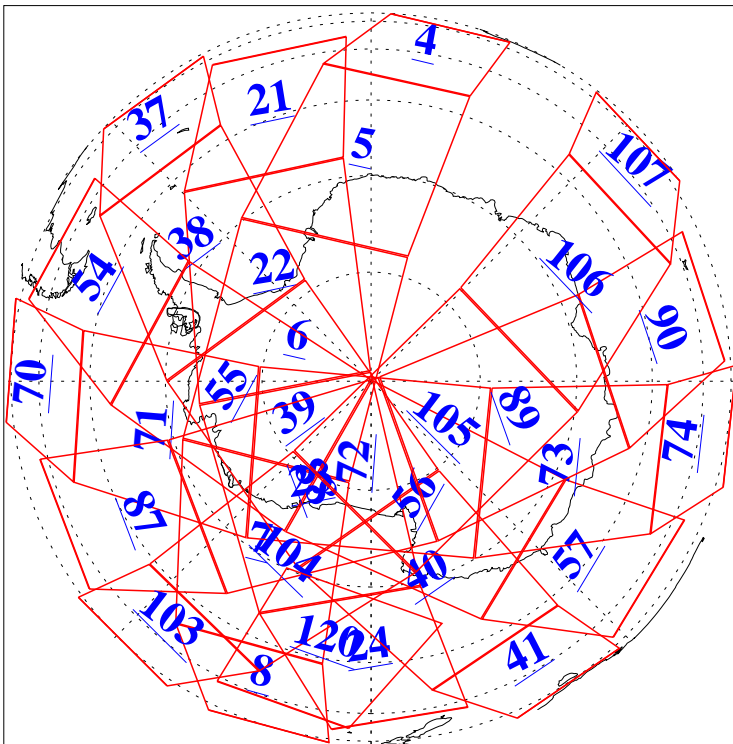

L1B Availability
 AMSU Granules: 240
 HSB Granules: 0
 AIRS Granules: 240

3 Jun 2020
 DoY 155
 Aqua Day 6605
 Granules: 1 to 120

Granules: 121 to 240

Legend: AMSU Available, *HSB Available*, **AIRS Available**

L1B Availability
 AMSU Granules: 240
 HSB Granules: 0
 AIRS Granules: 240

3 Jun 2020
 DoY 155
 Aqua Day 6605

Ascending Granules

Descending Granules

Legend: AMSU Available, *HSB Available*, AIRS Available

L1B Availability
 AMSU Granules: 240
 HSB Granules: 0
 AIRS Granules: 240

3 Jun 2020
 DoY 155
 Aqua Day 6605

Northern Hemisphere Granules

Southern Hemisphere Granules

Legend: AMSU Available, HSB Available, **AIRS Available**