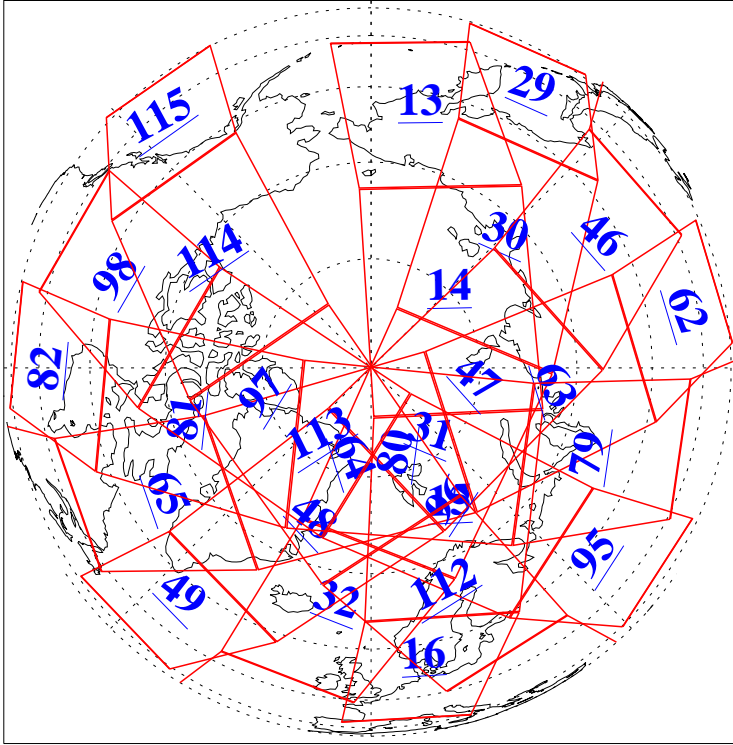

L1B Availability
 AMSU Granules: 240
 HSB Granules: 0
 AIRS Granules: 240

3 Jun 2020
 DoY 155
 Aqua Day 6605
 Granules: 1 to 120

Granules: 121 to 240

Legend: AMSU Available, *HSB Available*, **AIRS Available**

L1B Availability
 AMSU Granules: 240
 HSB Granules: 0
 AIRS Granules: 240

3 Jun 2020
 DoY 155
 Aqua Day 6605

Ascending Granules

Descending Granules

Legend: AMSU Available, *HSB Available*, AIRS Available

L1B Availability
 AMSU Granules: 240
 HSB Granules: 0
 AIRS Granules: 240

3 Jun 2020
 DoY 155
 Aqua Day 6605

Northern Hemisphere Granules

Southern Hemisphere Granules

Legend: AMSU Available, HSB Available, **AIRS Available**