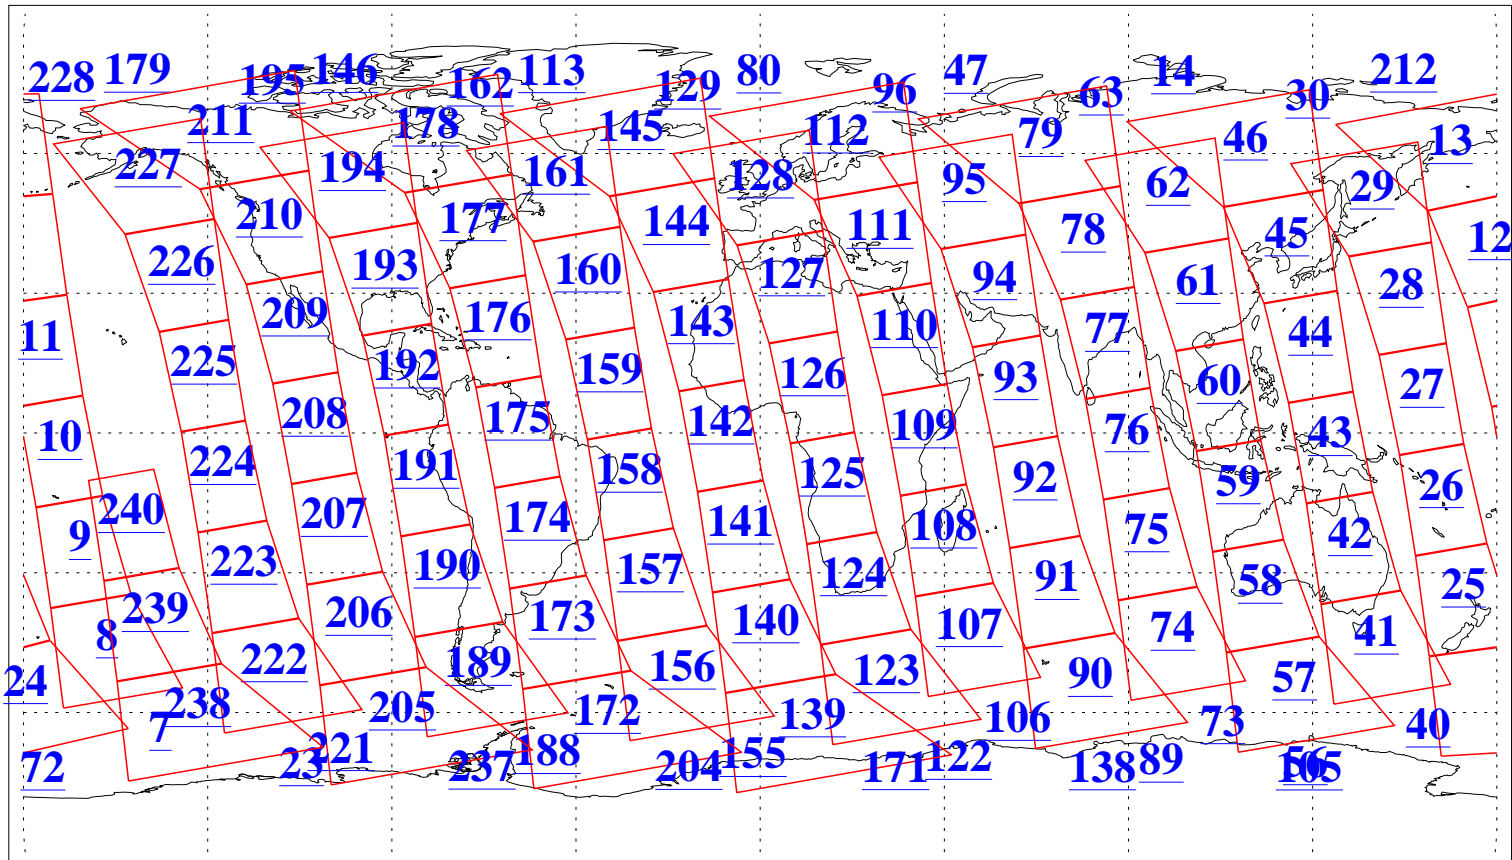

L1B Availability
 AMSU Granules: 240
 HSB Granules: 0
 AIRS Granules: 240

3 Jun 2020
 DoY 155
 Aqua Day 6605
 Granules: 1 to 120

Granules: 121 to 240

Legend: AMSU Available, *HSB Available*, **AIRS Available**

L1B Availability
 AMSU Granules: 240
 HSB Granules: 0
 AIRS Granules: 240

3 Jun 2020
 DoY 155
 Aqua Day 6605

Ascending Granules

Descending Granules

Legend: AMSU Available, *HSB Available*, AIRS Available

L1B Availability
 AMSU Granules: 240
 HSB Granules: 0
 AIRS Granules: 240

3 Jun 2020
 DoY 155
 Aqua Day 6605

Northern Hemisphere Granules

Southern Hemisphere Granules

Legend: AMSU Available, HSB Available, **AIRS Available**