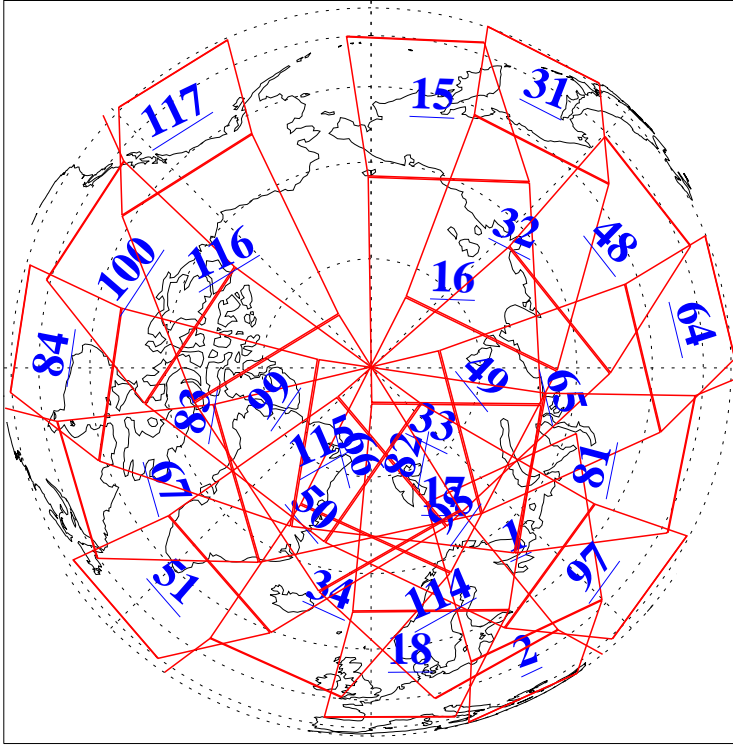

L1B Availability
AMSU Granules: 240
HSB Granules: 0
AIRS Granules: 238

1 Jun 2020
DoY 153
Aqua Day 6603
Granules: 1 to 120

Granules: 121 to 240

Legend: AMSU Available, HSB Available, AIRS Available

L1B Availability
 AMSU Granules: 240
 HSB Granules: 0
 AIRS Granules: 238

1 Jun 2020
 DoY 153
 Aqua Day 6603

Ascending Granules

Descending Granules

Legend: AMSU Available, *HSB Available*, *AIRS Available*

L1B Availability
 AMSU Granules: 240
 HSB Granules: 0
 AIRS Granules: 238

1 Jun 2020
 DoY 153
 Aqua Day 6603

Northern Hemisphere Granules

Southern Hemisphere Granules

Legend: AMSU Available, HSB Available, **AIRS Available**