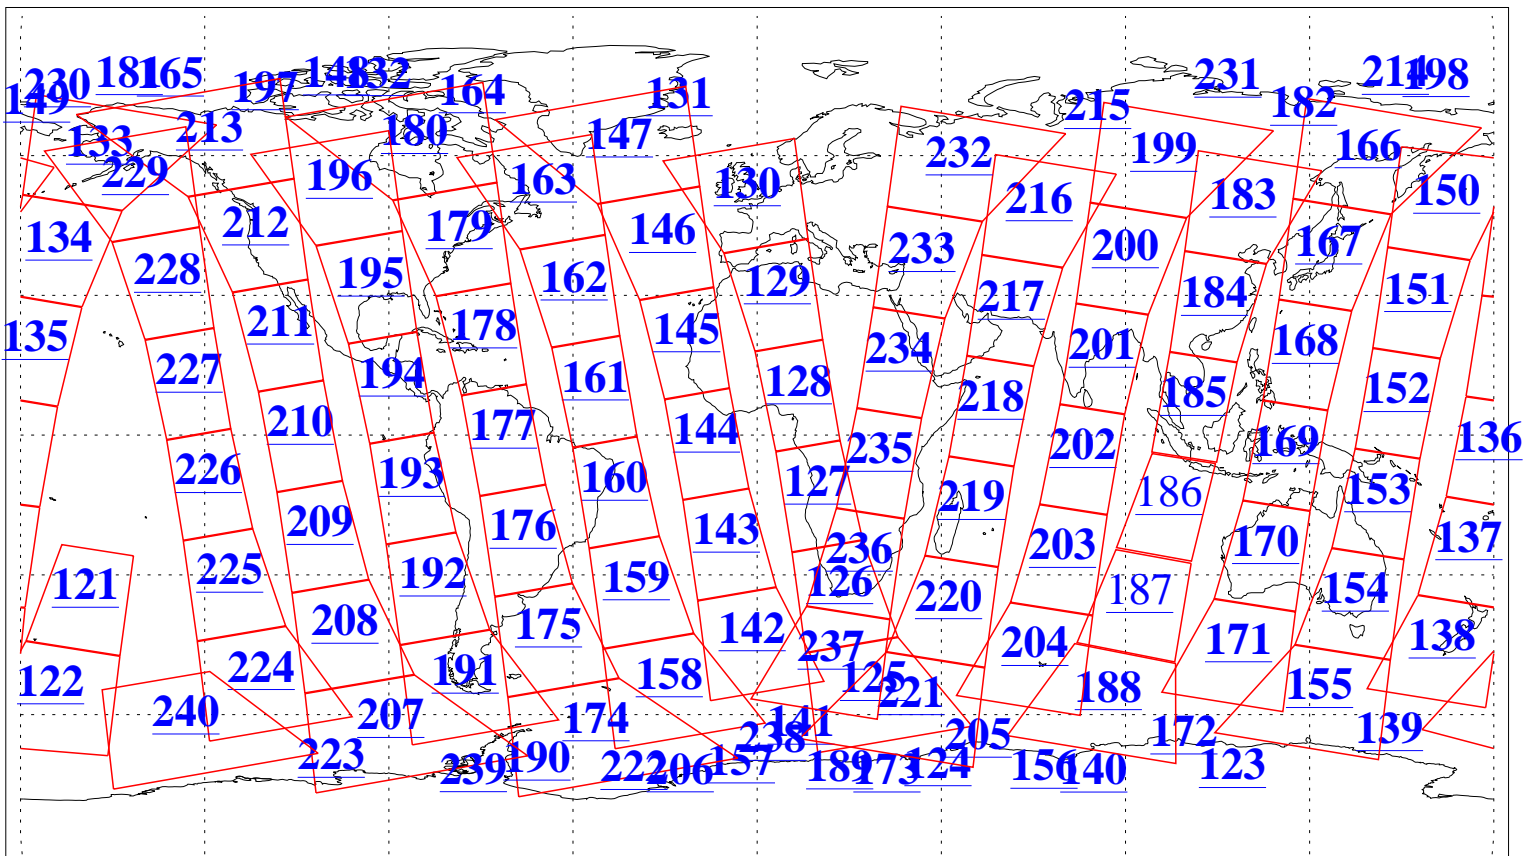

L1B Availability
AMSU Granules: 240
HSB Granules: 0
AIRS Granules: 238

1 Jun 2020
DoY 153
Aqua Day 6603
Granules: 1 to 120

Granules: 121 to 240

Legend: AMSU Available, HSB Available, AIRS Available

L1B Availability
 AMSU Granules: 240
 HSB Granules: 0
 AIRS Granules: 238

1 Jun 2020
 DoY 153
 Aqua Day 6603

Ascending Granules

Descending Granules

Legend: AMSU Available, *HSB Available*, *AIRS Available*

L1B Availability
 AMSU Granules: 240
 HSB Granules: 0
 AIRS Granules: 238

1 Jun 2020
 DoY 153
 Aqua Day 6603

Northern Hemisphere Granules

Southern Hemisphere Granules

Legend: AMSU Available, HSB Available, **AIRS Available**