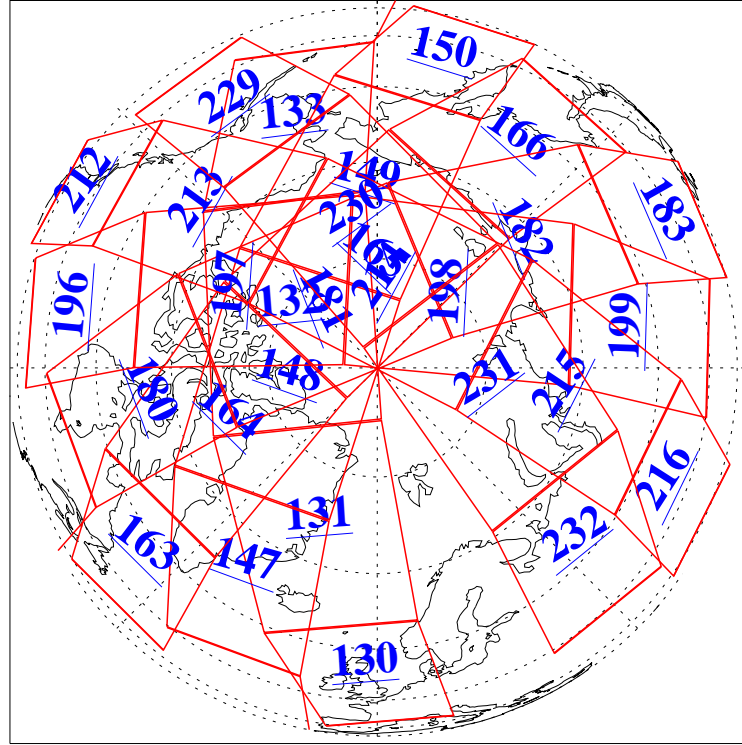

L1B Availability
AMSU Granules: 240
HSB Granules: 0
AIRS Granules: 238

1 Jun 2020
DoY 153
Aqua Day 6603

Northern Hemisphere Granules

Southern Hemisphere Granules