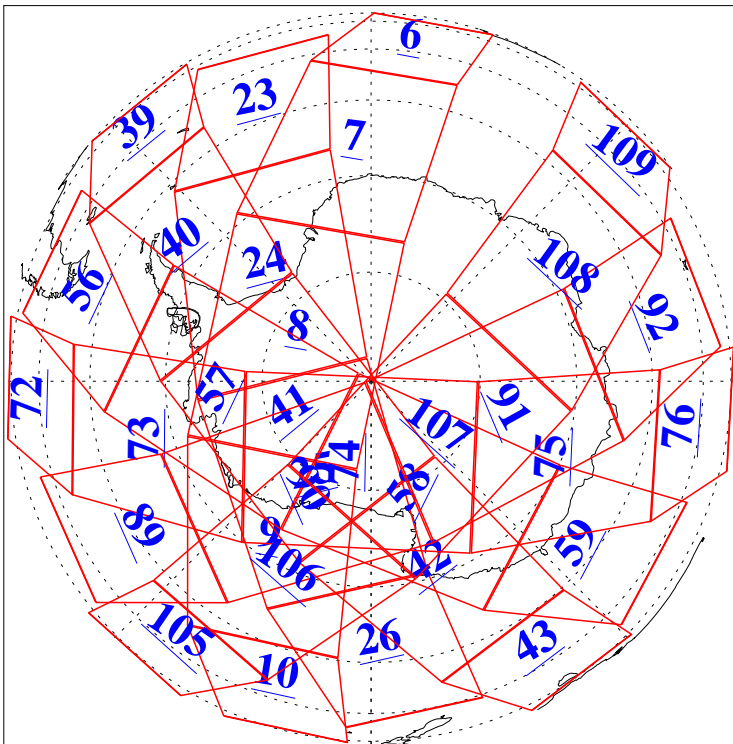

L1B Availability
AMSU Granules: 240
HSB Granules: 0
AIRS Granules: 238

1 Jun 2020
DoY 153
Aqua Day 6603
Granules: 1 to 120

Granules: 121 to 240

Legend: AMSU Available, HSB Available, AIRS Available

L1B Availability
 AMSU Granules: 240
 HSB Granules: 0
 AIRS Granules: 238

1 Jun 2020
 DoY 153
 Aqua Day 6603

Ascending Granules

Descending Granules

Legend: AMSU Available, *HSB Available*, *AIRS Available*

L1B Availability
 AMSU Granules: 240
 HSB Granules: 0
 AIRS Granules: 238

1 Jun 2020
 DoY 153
 Aqua Day 6603

Northern Hemisphere Granules

Southern Hemisphere Granules

Legend: AMSU Available, HSB Available, **AIRS Available**