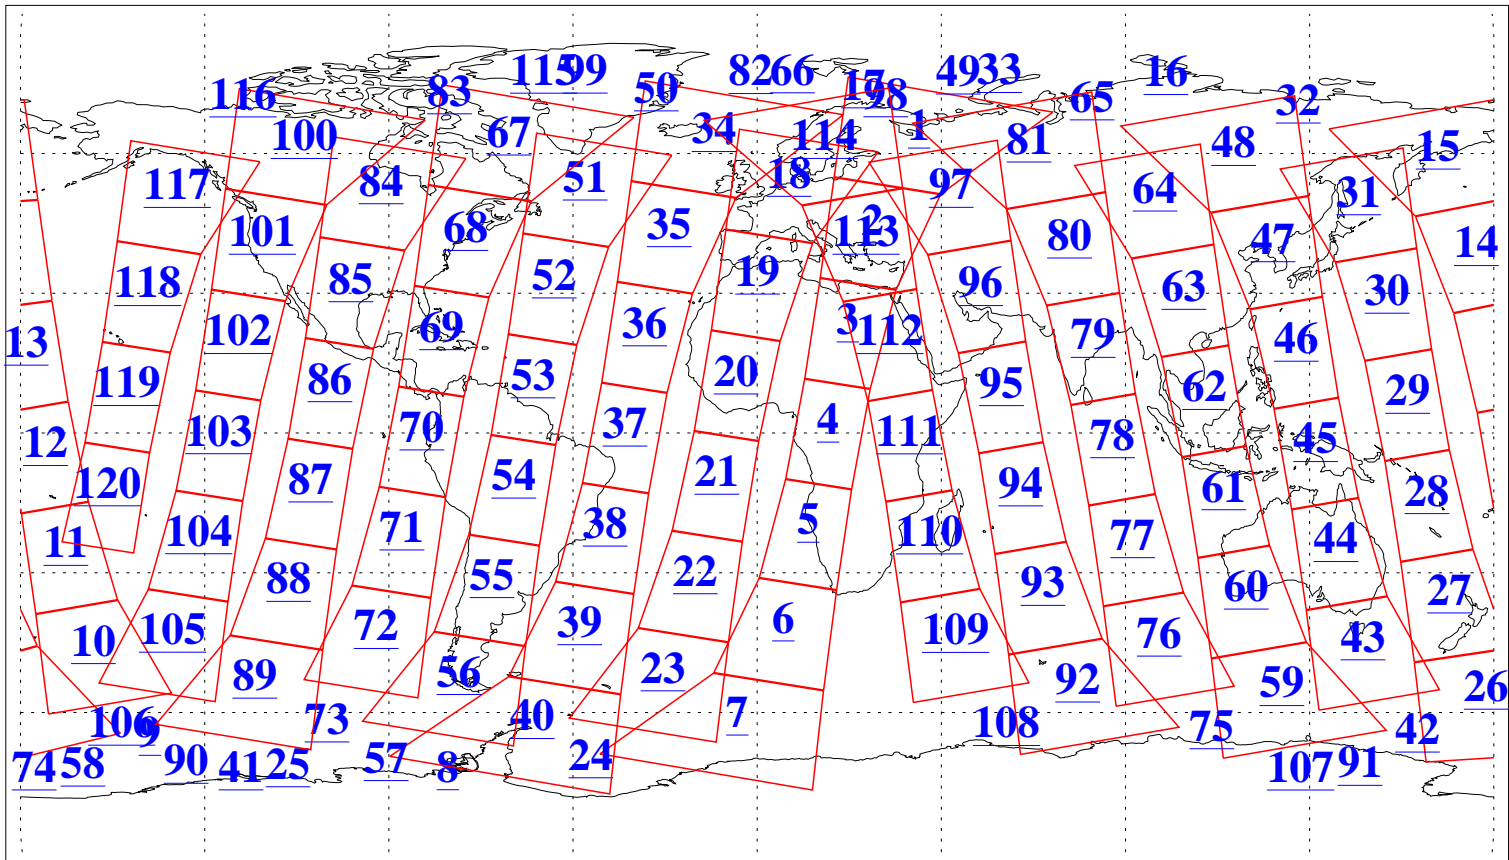

L1B Availability
AMSU Granules: 240
HSB Granules: 0
AIRS Granules: 238

1 Jun 2020
DoY 153
Aqua Day 6603
Granules: 1 to 120

Granules: 121 to 240

Legend: AMSU Available, HSB Available, AIRS Available

L1B Availability
 AMSU Granules: 240
 HSB Granules: 0
 AIRS Granules: 238

1 Jun 2020
 DoY 153
 Aqua Day 6603

Ascending Granules

Descending Granules

Legend: AMSU Available, *HSB Available*, *AIRS Available*

L1B Availability
 AMSU Granules: 240
 HSB Granules: 0
 AIRS Granules: 238

1 Jun 2020
 DoY 153
 Aqua Day 6603

Northern Hemisphere Granules

Southern Hemisphere Granules

Legend: AMSU Available, HSB Available, **AIRS Available**