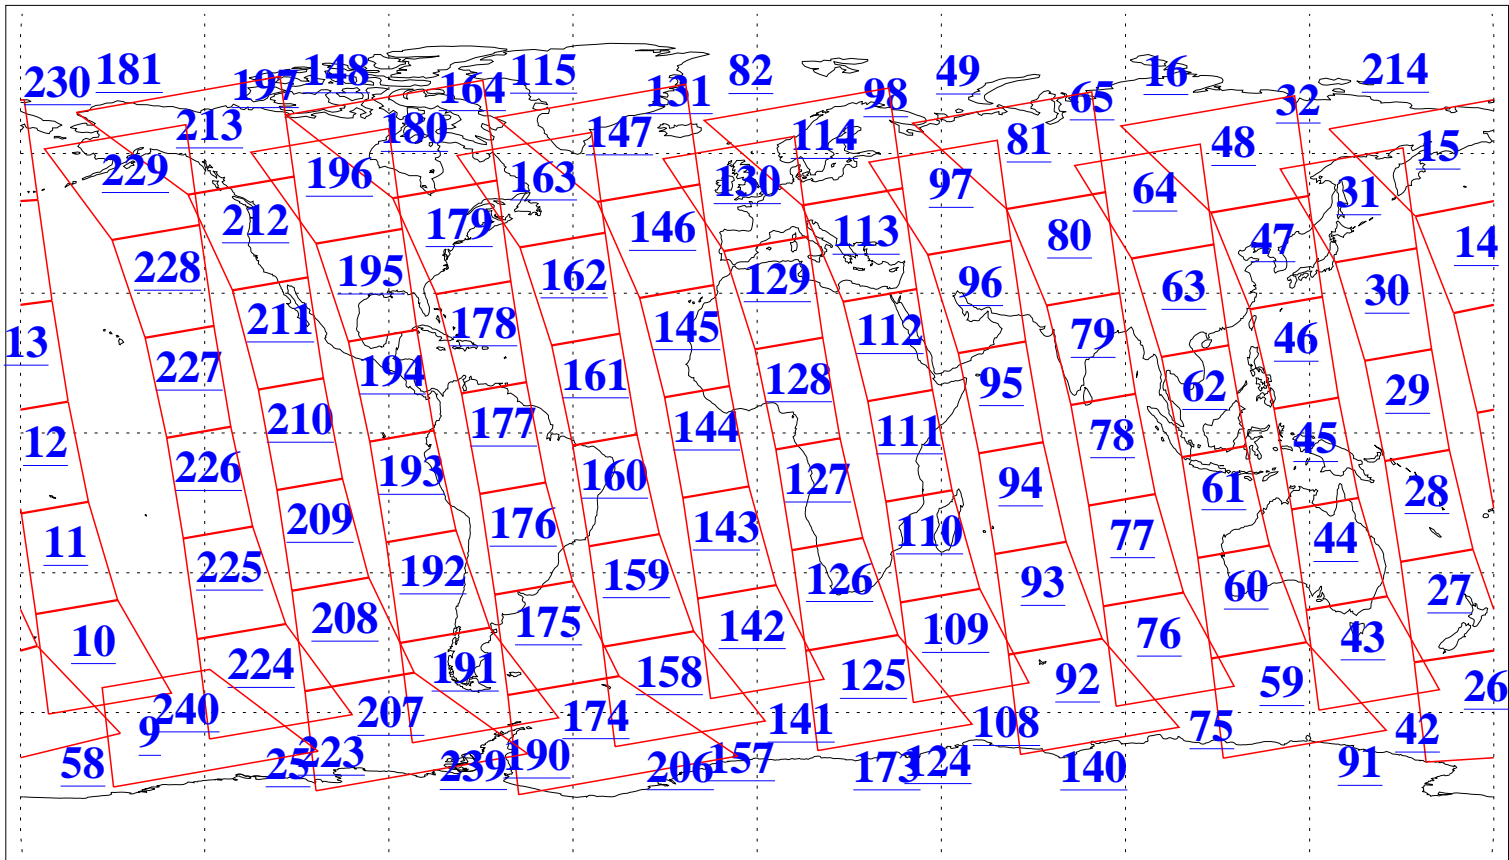

L1B Availability
AMSU Granules: 240
HSB Granules: 0
AIRS Granules: 238

1 Jun 2020
DoY 153
Aqua Day 6603
Granules: 1 to 120

Granules: 121 to 240

Legend: AMSU Available, HSB Available, AIRS Available

L1B Availability
 AMSU Granules: 240
 HSB Granules: 0
 AIRS Granules: 238

1 Jun 2020
 DoY 153
 Aqua Day 6603

Ascending Granules

Descending Granules

Legend: AMSU Available, *HSB Available*, *AIRS Available*

L1B Availability
 AMSU Granules: 240
 HSB Granules: 0
 AIRS Granules: 238

1 Jun 2020
 DoY 153
 Aqua Day 6603

Northern Hemisphere Granules

Southern Hemisphere Granules

Legend: AMSU Available, HSB Available, **AIRS Available**