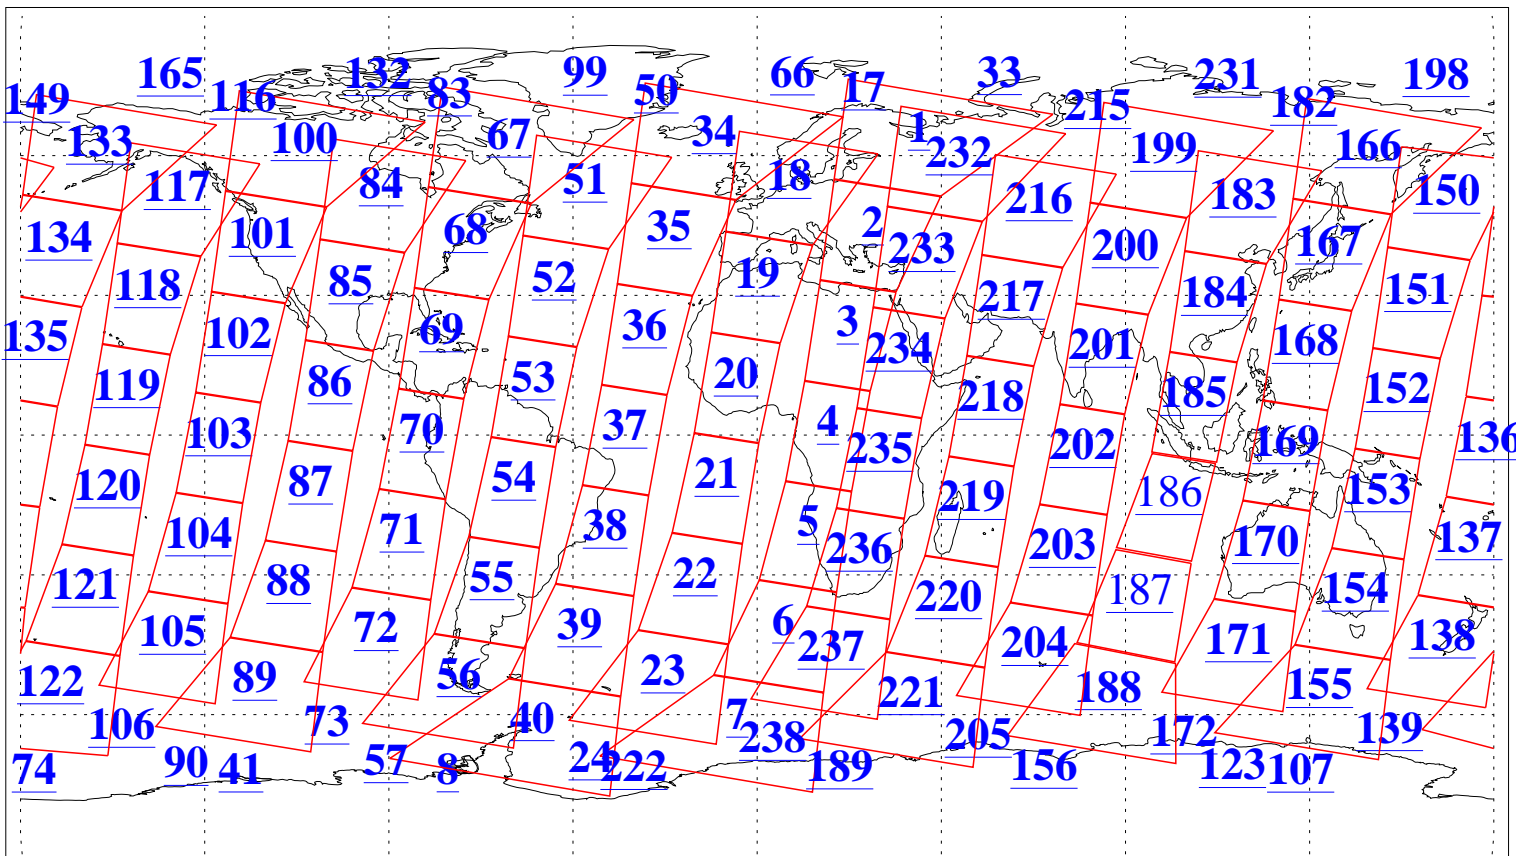

L1B Availability
AMSU Granules: 240
HSB Granules: 0
AIRS Granules: 238

1 Jun 2020
DoY 153
Aqua Day 6603
Granules: 1 to 120

Granules: 121 to 240

Legend: AMSU Available, HSB Available, AIRS Available

L1B Availability
 AMSU Granules: 240
 HSB Granules: 0
 AIRS Granules: 238

1 Jun 2020
 DoY 153
 Aqua Day 6603

Ascending Granules

Descending Granules

Legend: AMSU Available, *HSB Available*, *AIRS Available*

L1B Availability
 AMSU Granules: 240
 HSB Granules: 0
 AIRS Granules: 238

1 Jun 2020
 DoY 153
 Aqua Day 6603

Northern Hemisphere Granules

Southern Hemisphere Granules

Legend: AMSU Available, HSB Available, **AIRS Available**