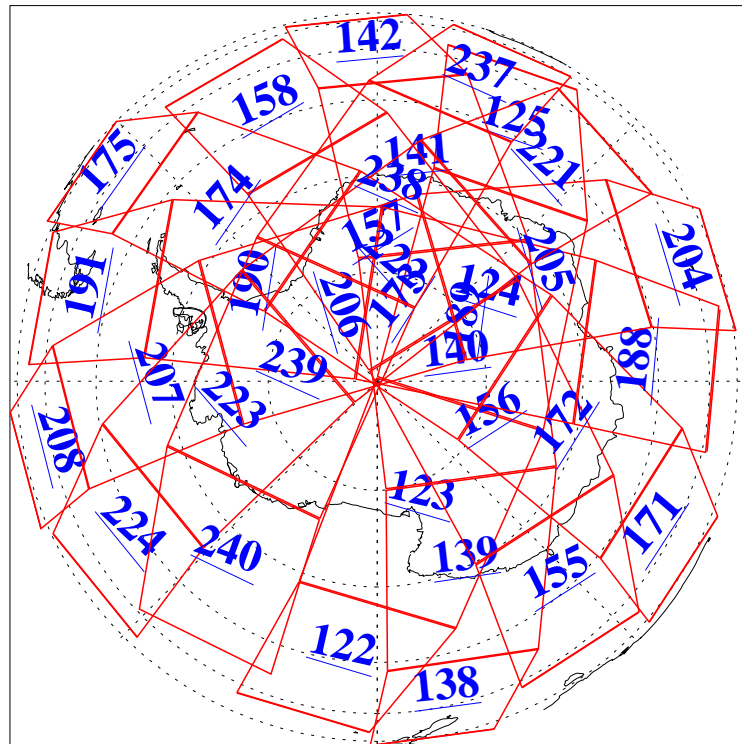

L1B Availability
AMSU Granules: 240
HSB Granules: 0
AIRS Granules: 238

1 Jun 2020
DoY 153
Aqua Day 6603
Granules: 1 to 120

Granules: 121 to 240

Legend: AMSU Available, HSB Available, AIRS Available

L1B Availability
 AMSU Granules: 240
 HSB Granules: 0
 AIRS Granules: 238

1 Jun 2020
 DoY 153
 Aqua Day 6603

Ascending Granules

Descending Granules

Legend: AMSU Available, *HSB Available*, *AIRS Available*

L1B Availability
 AMSU Granules: 240
 HSB Granules: 0
 AIRS Granules: 238

1 Jun 2020
 DoY 153
 Aqua Day 6603

Northern Hemisphere Granules

Southern Hemisphere Granules

Legend: AMSU Available, HSB Available, **AIRS Available**