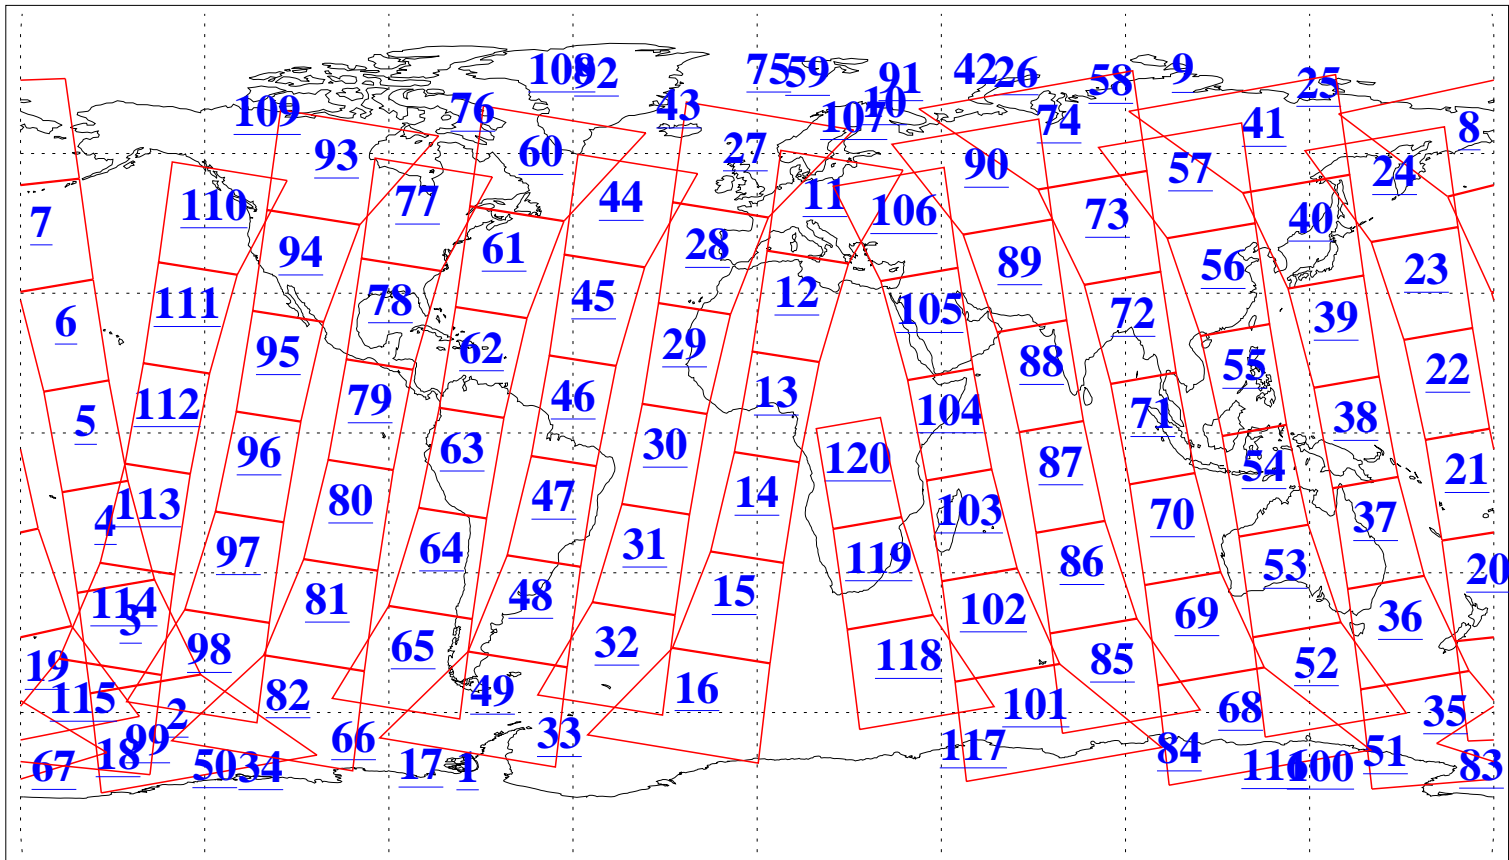

L1B Availability  
 AMSU Granules: 238  
 HSB Granules: 0  
 AIRS Granules: 240

31 May 2020  
 DoY 152  
 Aqua Day 6602  
 Granules: 1 to 120

Granules: 121 to 240

Legend: AMSU Available, *HSB Available*, AIRS Available

L1B Availability  
AMSU Granules: 238  
HSB Granules: 0  
AIRS Granules: 240

31 May 2020  
DoY 152  
Aqua Day 6602

Ascending Granules

Descending Granules

Legend: AMSU Available, *HSB Available*, *AIRS Available*

L1B Availability  
 AMSU Granules: 238  
 HSB Granules: 0  
 AIRS Granules: 240

31 May 2020  
 DoY 152  
 Aqua Day 6602

Northern Hemisphere Granules

Southern Hemisphere Granules

Legend: AMSU Available, *HSB Available*, **AIRS Available**