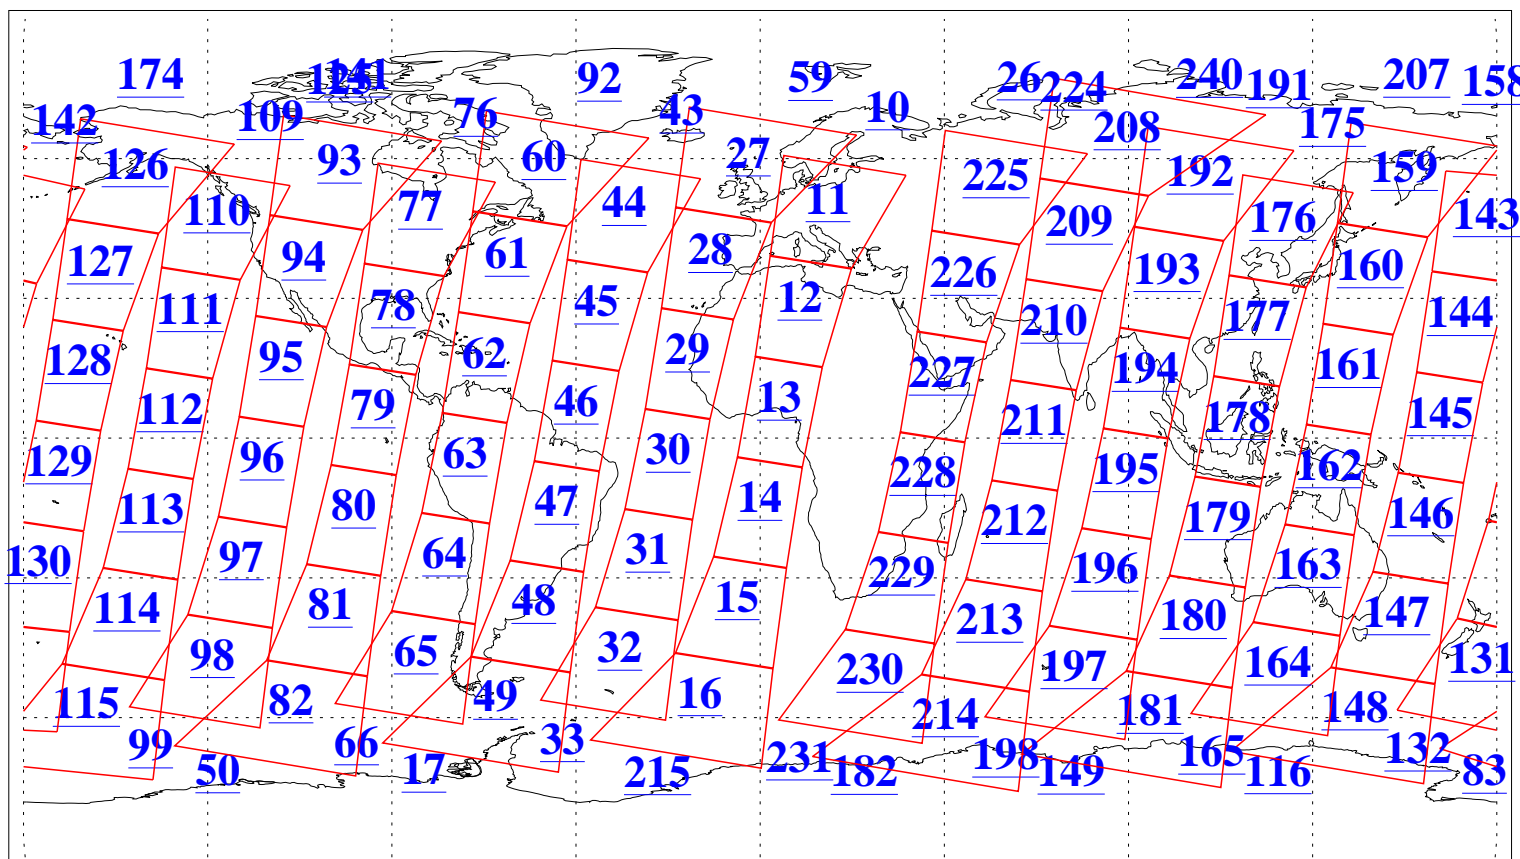

L1B Availability  
 AMSU Granules: 238  
 HSB Granules: 0  
 AIRS Granules: 240

31 May 2020  
 DoY 152  
 Aqua Day 6602  
 Granules: 1 to 120

Granules: 121 to 240

Legend: AMSU Available, *HSB Available*, AIRS Available

L1B Availability  
AMSU Granules: 238  
HSB Granules: 0  
AIRS Granules: 240

31 May 2020  
DoY 152  
Aqua Day 6602

Ascending Granules

Descending Granules

Legend: AMSU Available, *HSB Available*, *AIRS Available*

L1B Availability  
 AMSU Granules: 238  
 HSB Granules: 0  
 AIRS Granules: 240

31 May 2020  
 DoY 152  
 Aqua Day 6602

Northern Hemisphere Granules

Southern Hemisphere Granules

Legend: AMSU Available, *HSB Available*, **AIRS Available**