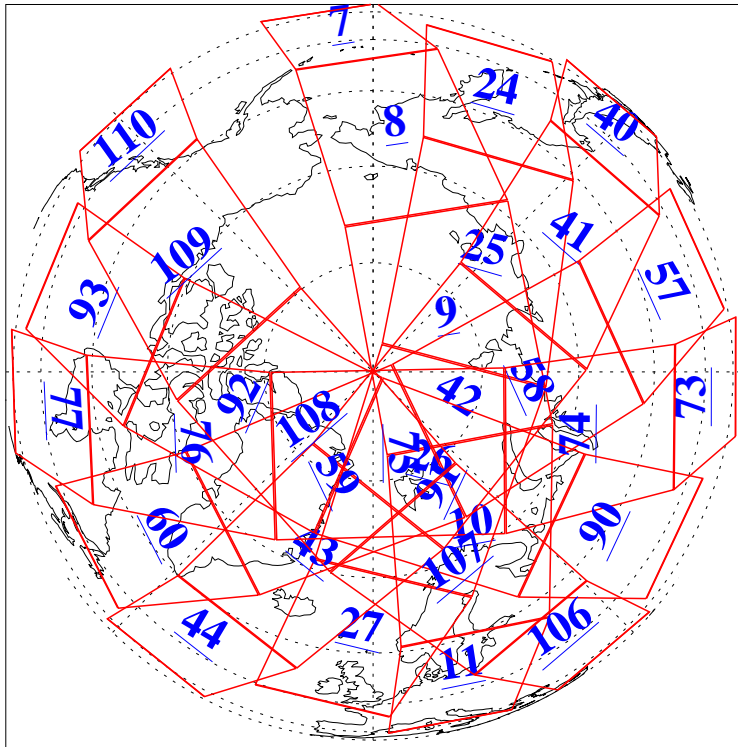

L1B Availability  
 AMSU Granules: 238  
 HSB Granules: 0  
 AIRS Granules: 240

31 May 2020  
 DoY 152  
 Aqua Day 6602  
 Granules: 1 to 120

Granules: 121 to 240

Legend: AMSU Available, *HSB Available*, AIRS Available

L1B Availability  
AMSU Granules: 238  
HSB Granules: 0  
AIRS Granules: 240

31 May 2020  
DoY 152  
Aqua Day 6602

Ascending Granules

Descending Granules

Legend: AMSU Available, *HSB Available*, *AIRS Available*

L1B Availability  
 AMSU Granules: 238  
 HSB Granules: 0  
 AIRS Granules: 240

31 May 2020  
 DoY 152  
 Aqua Day 6602

Northern Hemisphere Granules

Southern Hemisphere Granules

Legend: AMSU Available, *HSB Available*, **AIRS Available**