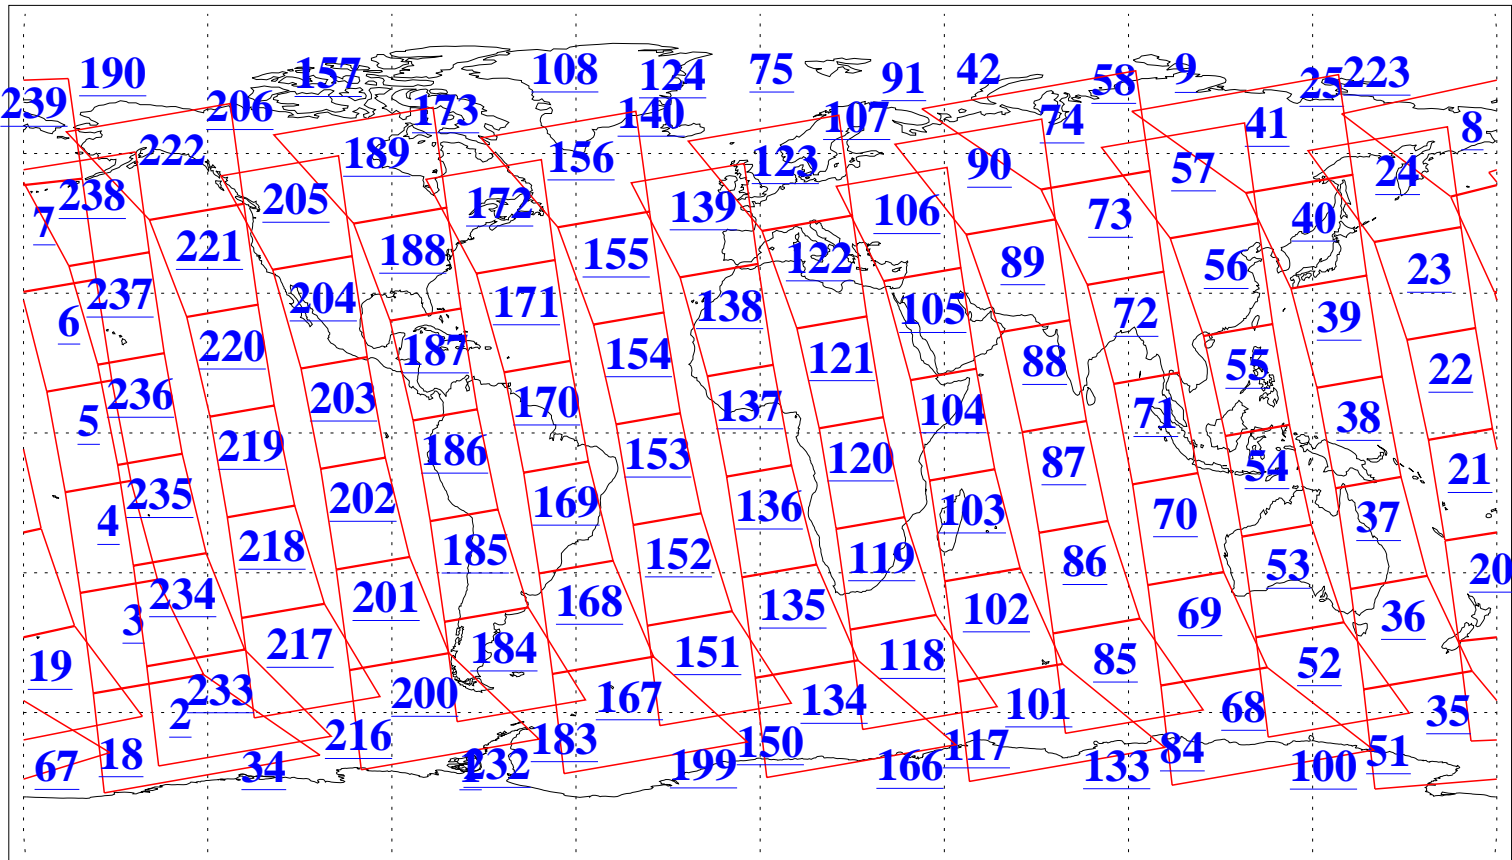

L1B Availability  
 AMSU Granules: 238  
 HSB Granules: 0  
 AIRS Granules: 240

31 May 2020  
 DoY 152  
 Aqua Day 6602  
 Granules: 1 to 120

Granules: 121 to 240

Legend: AMSU Available, *HSB Available*, AIRS Available

L1B Availability  
AMSU Granules: 238  
HSB Granules: 0  
AIRS Granules: 240

31 May 2020  
DoY 152  
Aqua Day 6602

Ascending Granules

Descending Granules

Legend: AMSU Available, *HSB Available*, *AIRS Available*

L1B Availability  
 AMSU Granules: 238  
 HSB Granules: 0  
 AIRS Granules: 240

31 May 2020  
 DoY 152  
 Aqua Day 6602

Northern Hemisphere Granules

Southern Hemisphere Granules

Legend: AMSU Available, *HSB Available*, **AIRS Available**