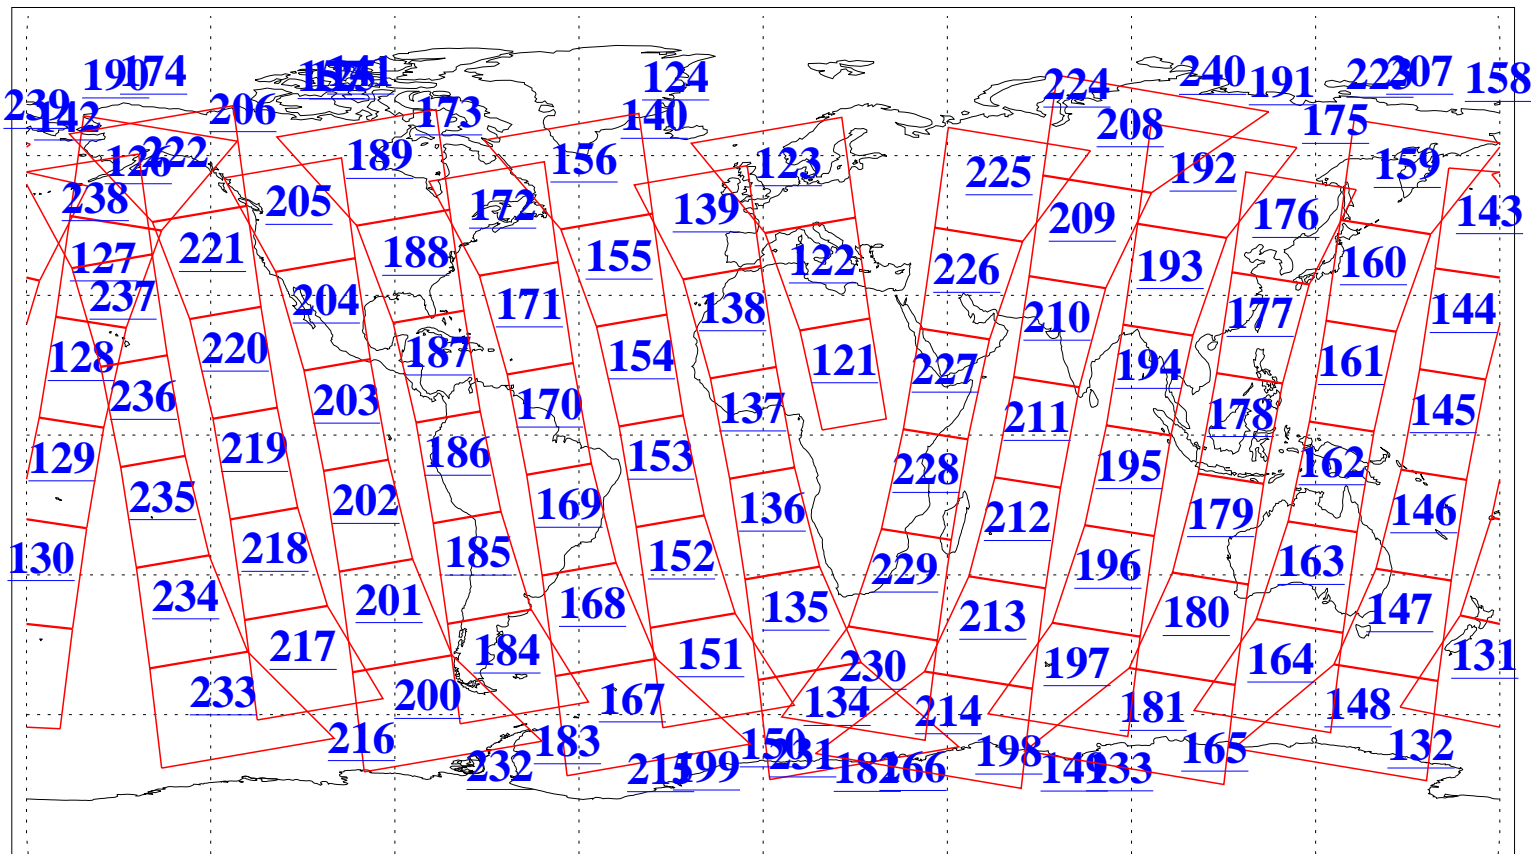

L1B Availability  
 AMSU Granules: 238  
 HSB Granules: 0  
 AIRS Granules: 240

31 May 2020  
 DoY 152  
 Aqua Day 6602  
 Granules: 1 to 120

Granules: 121 to 240

Legend: AMSU Available, *HSB Available*, AIRS Available

L1B Availability  
AMSU Granules: 238  
HSB Granules: 0  
AIRS Granules: 240

31 May 2020  
DoY 152  
Aqua Day 6602

Ascending Granules

Descending Granules

Legend: AMSU Available, *HSB Available*, *AIRS Available*

L1B Availability  
 AMSU Granules: 238  
 HSB Granules: 0  
 AIRS Granules: 240

31 May 2020  
 DoY 152  
 Aqua Day 6602

Northern Hemisphere Granules

Southern Hemisphere Granules

Legend: AMSU Available, *HSB Available*, **AIRS Available**