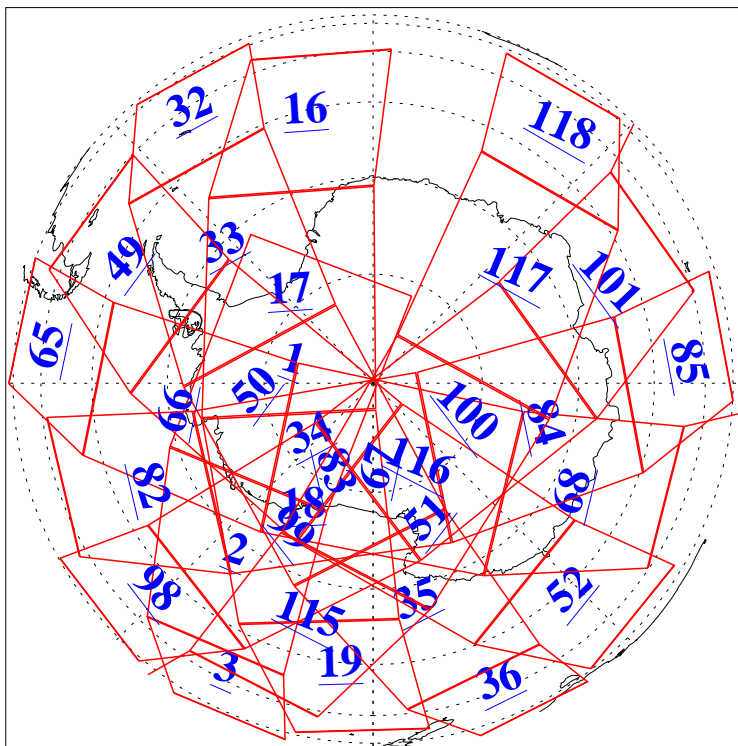

L1B Availability  
 AMSU Granules: 238  
 HSB Granules: 0  
 AIRS Granules: 240

31 May 2020  
 DoY 152  
 Aqua Day 6602  
 Granules: 1 to 120

Granules: 121 to 240

Legend: AMSU Available, *HSB Available*, AIRS Available

L1B Availability  
AMSU Granules: 238  
HSB Granules: 0  
AIRS Granules: 240

31 May 2020  
DoY 152  
Aqua Day 6602

Ascending Granules

Descending Granules

Legend: AMSU Available, *HSB Available*, *AIRS Available*

L1B Availability  
 AMSU Granules: 238  
 HSB Granules: 0  
 AIRS Granules: 240

31 May 2020  
 DoY 152  
 Aqua Day 6602

Northern Hemisphere Granules

Southern Hemisphere Granules

Legend: AMSU Available, *HSB Available*, **AIRS Available**