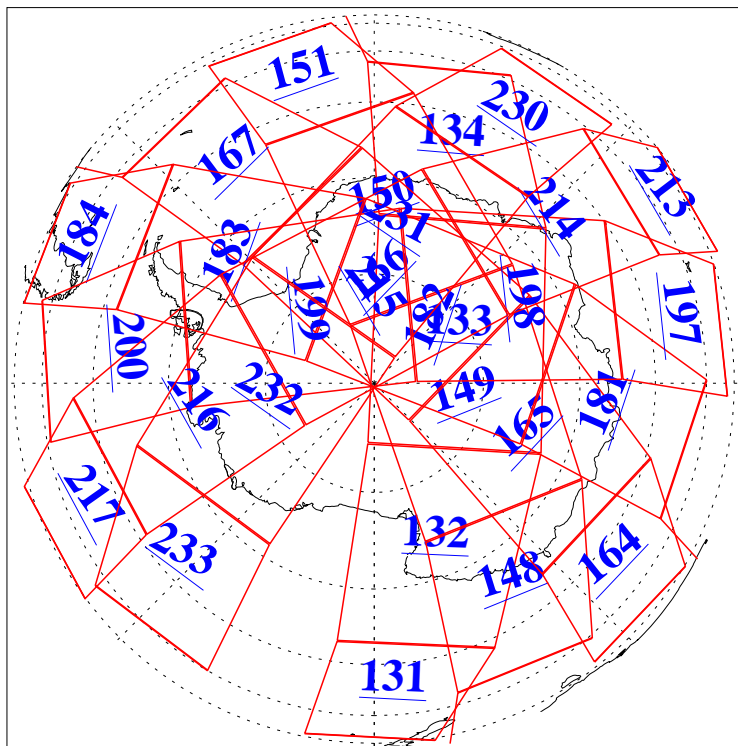

L1B Availability  
AMSU Granules: 238  
HSB Granules: 0  
AIRS Granules: 240

31 May 2020  
DoY 152  
Aqua Day 6602

Ascending Granules

Descending Granules

Legend: AMSU Available, *HSB Available*, *AIRS Available*

L1B Availability  
 AMSU Granules: 238  
 HSB Granules: 0  
 AIRS Granules: 240

31 May 2020  
 DoY 152  
 Aqua Day 6602

Northern Hemisphere Granules

Southern Hemisphere Granules

Legend: AMSU Available, *HSB Available*, **AIRS Available**