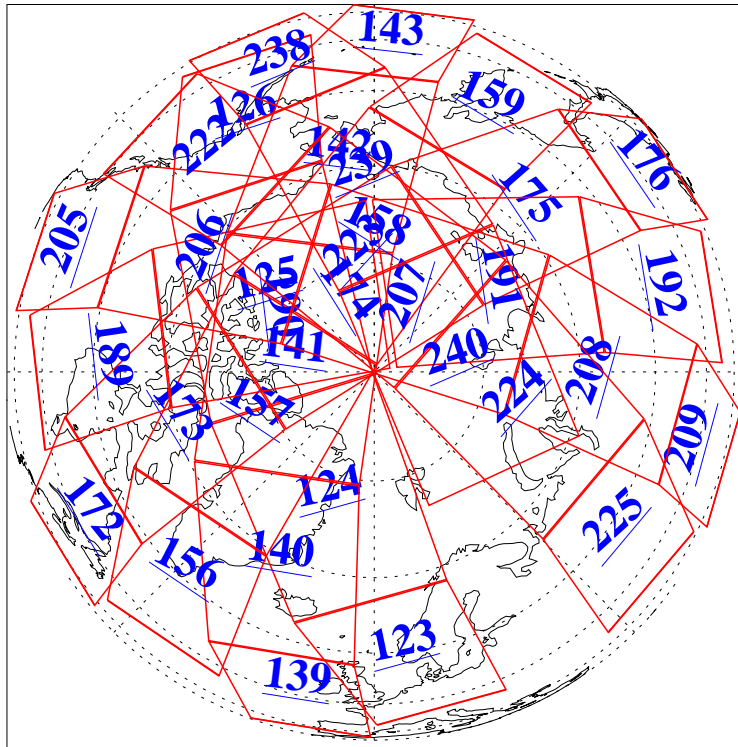

L1B Availability  
AMSU Granules: 238  
HSB Granules: 0  
AIRS Granules: 240

31 May 2020  
DoY 152  
Aqua Day 6602

Ascending Granules

Descending Granules

Legend: AMSU Available, *HSB Available*, *AIRS Available*

L1B Availability  
 AMSU Granules: 238  
 HSB Granules: 0  
 AIRS Granules: 240

31 May 2020  
 DoY 152  
 Aqua Day 6602

Northern Hemisphere Granules

Southern Hemisphere Granules

Legend: AMSU Available, *HSB Available*, **AIRS Available**