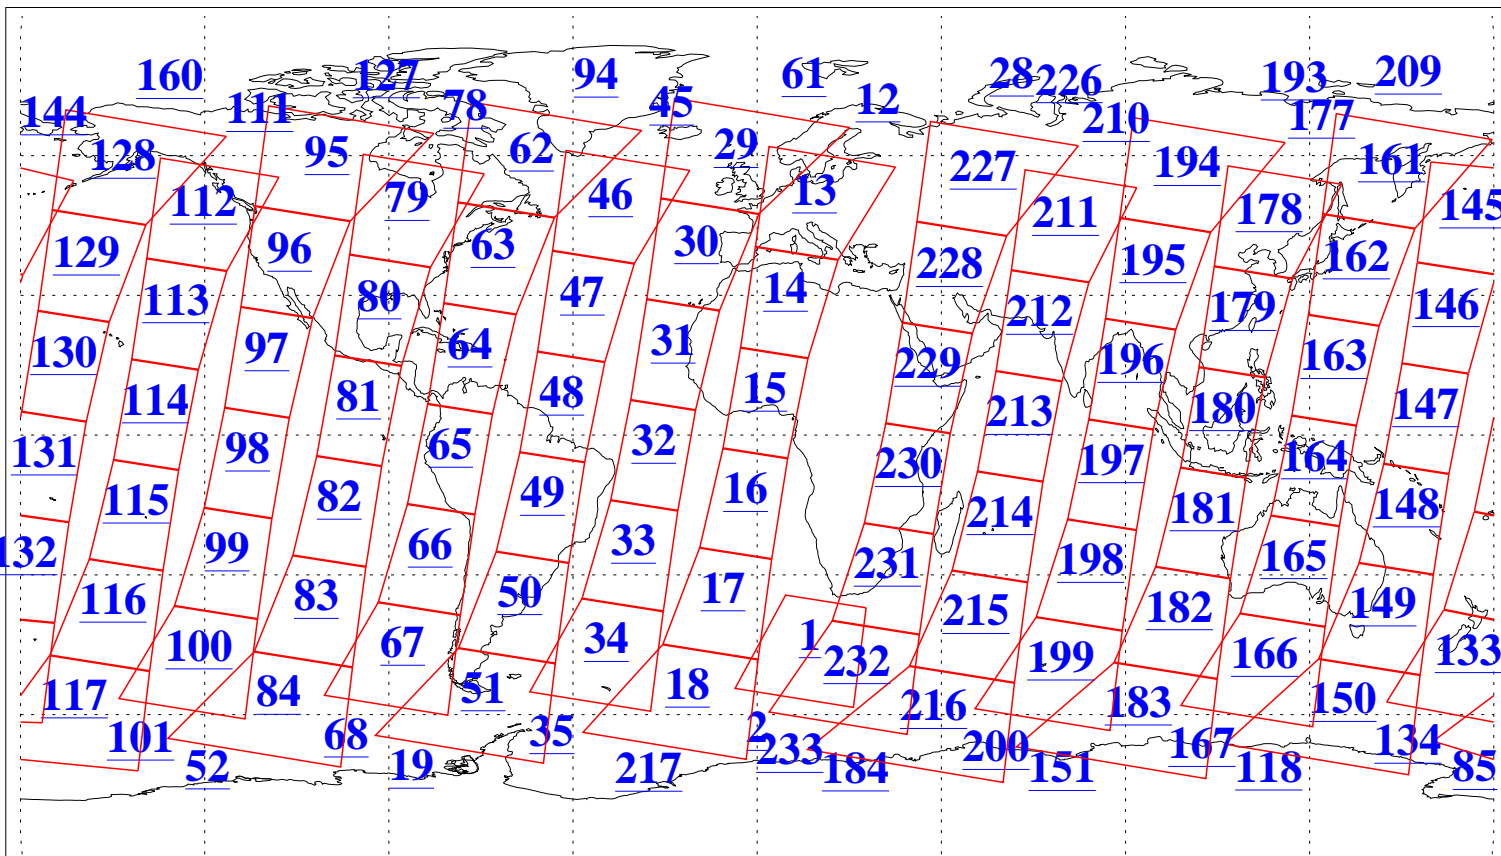

L1B Availability  
AMSU Granules: 240  
HSB Granules: 0  
AIRS Granules: 240

29 May 2020  
DoY 150  
Aqua Day 6600  
Granules: 1 to 120

Granules: 121 to 240

Legend: AMSU Available, HSB Available, AIRS Available

L1B Availability  
AMSU Granules: 240  
HSB Granules: 0  
AIRS Granules: 240

29 May 2020  
DoY 150  
Aqua Day 6600

Ascending Granules

Descending Granules

Legend: AMSU Available, *HSB Available*, *AIRS Available*

L1B Availability  
 AMSU Granules: 240  
 HSB Granules: 0  
 AIRS Granules: 240

29 May 2020  
 DoY 150  
 Aqua Day 6600

Northern Hemisphere Granules

Southern Hemisphere Granules

Legend: AMSU Available, HSB Available, AIRS Available