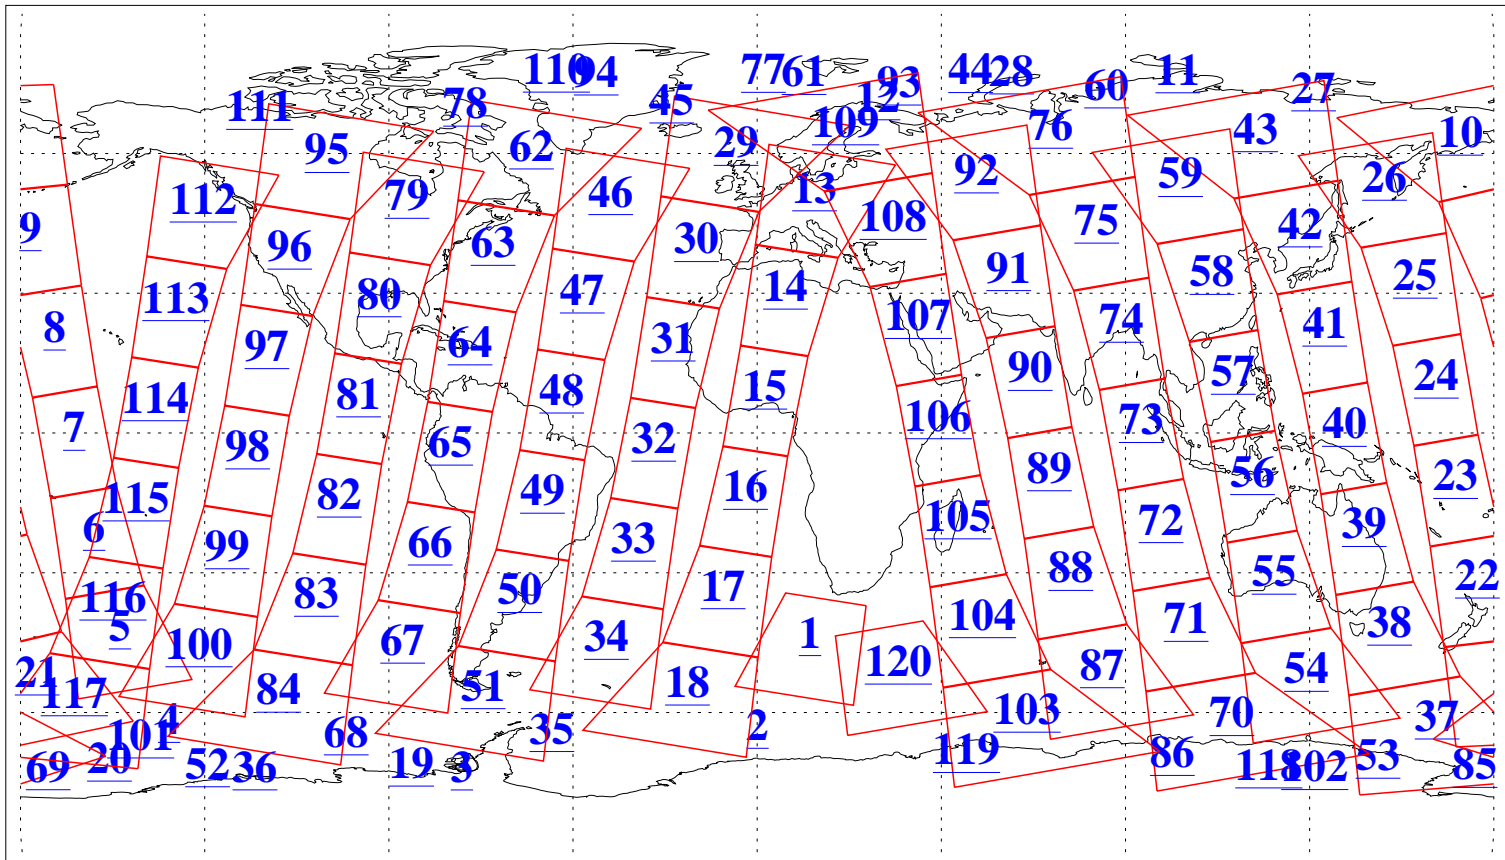

L1B Availability  
AMSU Granules: 240  
HSB Granules: 0  
AIRS Granules: 240

29 May 2020  
DoY 150  
Aqua Day 6600  
Granules: 1 to 120

Granules: 121 to 240

Legend: AMSU Available, HSB Available, AIRS Available

L1B Availability  
AMSU Granules: 240  
HSB Granules: 0  
AIRS Granules: 240

29 May 2020  
DoY 150  
Aqua Day 6600

Ascending Granules

Descending Granules

Legend: AMSU Available, *HSB Available*, *AIRS Available*

L1B Availability  
 AMSU Granules: 240  
 HSB Granules: 0  
 AIRS Granules: 240

29 May 2020  
 DoY 150  
 Aqua Day 6600

Northern Hemisphere Granules

Southern Hemisphere Granules

Legend: AMSU Available, HSB Available, AIRS Available