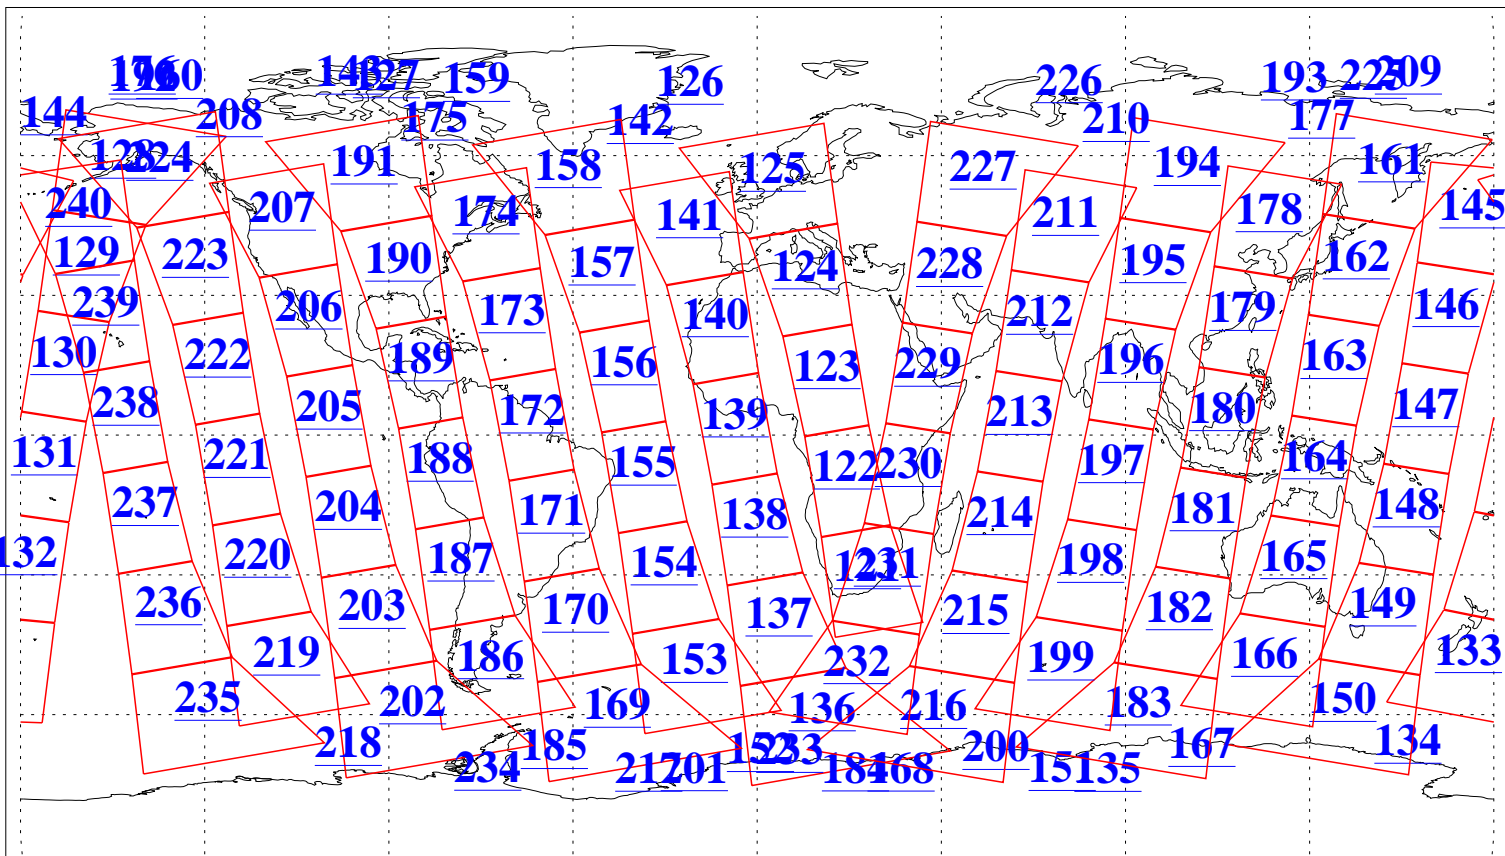

L1B Availability  
AMSU Granules: 240  
HSB Granules: 0  
AIRS Granules: 240

29 May 2020  
DoY 150  
Aqua Day 6600  
Granules: 1 to 120

Granules: 121 to 240

Legend: AMSU Available, HSB Available, AIRS Available

L1B Availability  
AMSU Granules: 240  
HSB Granules: 0  
AIRS Granules: 240

29 May 2020  
DoY 150  
Aqua Day 6600

Ascending Granules

Descending Granules

Legend: AMSU Available, *HSB Available*, *AIRS Available*

L1B Availability  
 AMSU Granules: 240  
 HSB Granules: 0  
 AIRS Granules: 240

29 May 2020  
 DoY 150  
 Aqua Day 6600

Northern Hemisphere Granules

Southern Hemisphere Granules

Legend: AMSU Available, HSB Available, AIRS Available