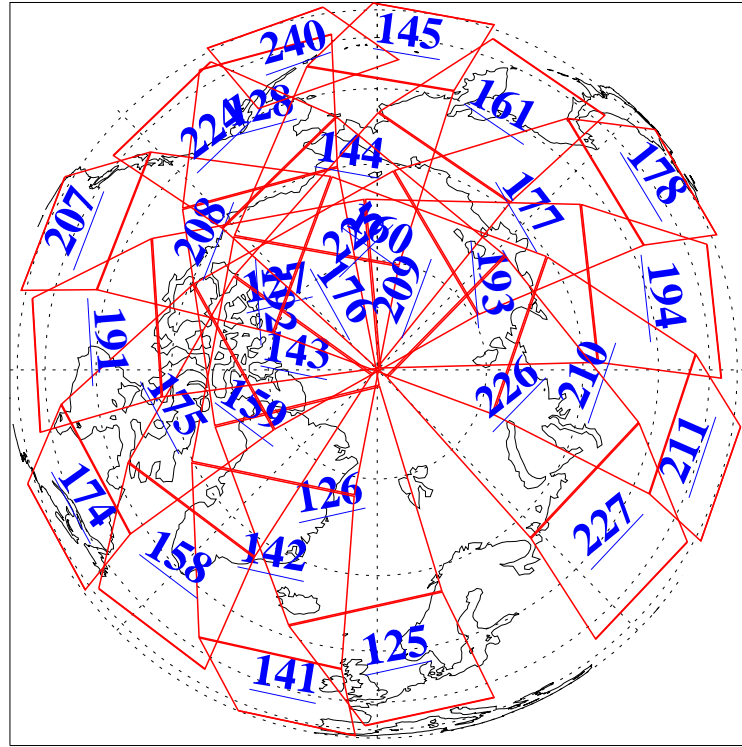

L1B Availability  
AMSU Granules: 240  
HSB Granules: 0  
AIRS Granules: 240

29 May 2020  
DoY 150  
Aqua Day 6600

Ascending Granules

Descending Granules

Legend: AMSU Available, *HSB Available*, *AIRS Available*

L1B Availability  
 AMSU Granules: 240  
 HSB Granules: 0  
 AIRS Granules: 240

29 May 2020  
 DoY 150  
 Aqua Day 6600

Northern Hemisphere Granules

Southern Hemisphere Granules

Legend: AMSU Available, HSB Available, AIRS Available