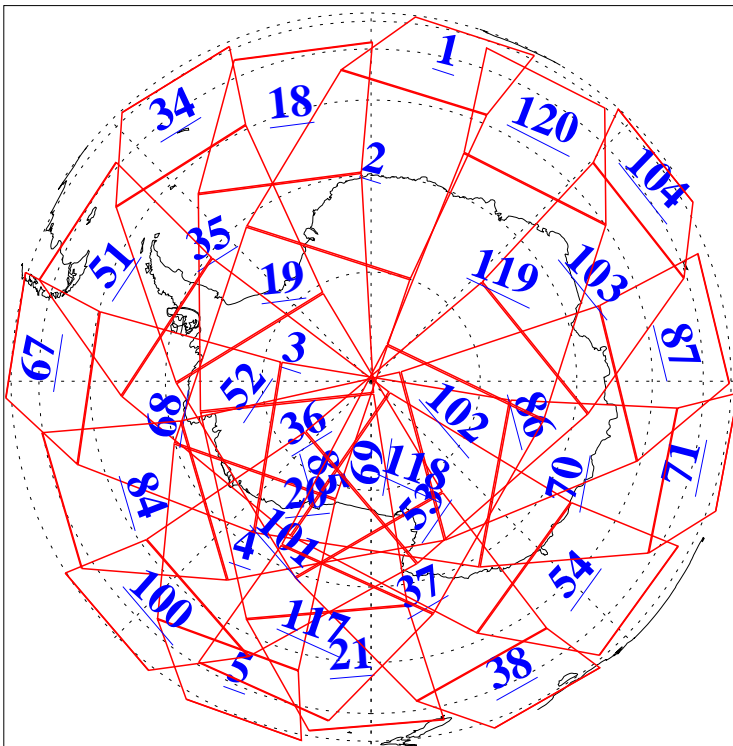

L1B Availability  
AMSU Granules: 240  
HSB Granules: 0  
AIRS Granules: 240

29 May 2020  
DoY 150  
Aqua Day 6600  
Granules: 1 to 120

Granules: 121 to 240

Legend: AMSU Available, HSB Available, AIRS Available

L1B Availability  
AMSU Granules: 240  
HSB Granules: 0  
AIRS Granules: 240

29 May 2020  
DoY 150  
Aqua Day 6600

Ascending Granules

Descending Granules

Legend: AMSU Available, *HSB Available*, *AIRS Available*

L1B Availability  
 AMSU Granules: 240  
 HSB Granules: 0  
 AIRS Granules: 240

29 May 2020  
 DoY 150  
 Aqua Day 6600

Northern Hemisphere Granules

Southern Hemisphere Granules

Legend: AMSU Available, HSB Available, AIRS Available