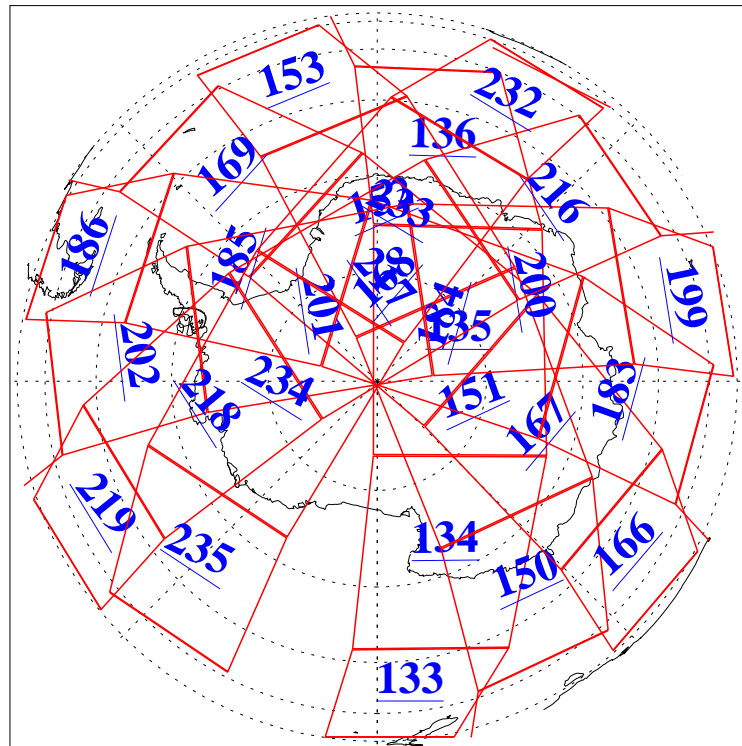

L1B Availability  
AMSU Granules: 240  
HSB Granules: 0  
AIRS Granules: 240

29 May 2020  
DoY 150  
Aqua Day 6600  
Granules: 1 to 120

Granules: 121 to 240

Legend: AMSU Available, HSB Available, AIRS Available

L1B Availability  
AMSU Granules: 240  
HSB Granules: 0  
AIRS Granules: 240

29 May 2020  
DoY 150  
Aqua Day 6600

Ascending Granules

Descending Granules

Legend: AMSU Available, *HSB Available*, *AIRS Available*

L1B Availability  
 AMSU Granules: 240  
 HSB Granules: 0  
 AIRS Granules: 240

29 May 2020  
 DoY 150  
 Aqua Day 6600

Northern Hemisphere Granules

Southern Hemisphere Granules

Legend: AMSU Available, HSB Available, AIRS Available