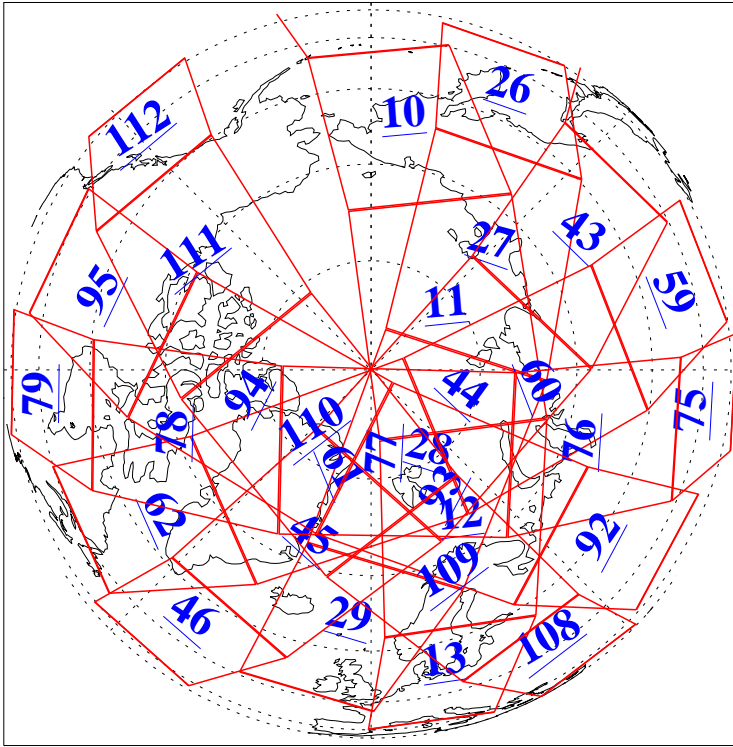

L1B Availability  
AMSU Granules: 240  
HSB Granules: 0  
AIRS Granules: 240

29 May 2020  
DoY 150  
Aqua Day 6600  
Granules: 1 to 120

Granules: 121 to 240

Legend: AMSU Available, HSB Available, AIRS Available

L1B Availability  
AMSU Granules: 240  
HSB Granules: 0  
AIRS Granules: 240

29 May 2020  
DoY 150  
Aqua Day 6600

Ascending Granules

Descending Granules

Legend: AMSU Available, *HSB Available*, *AIRS Available*

L1B Availability  
 AMSU Granules: 240  
 HSB Granules: 0  
 AIRS Granules: 240

29 May 2020  
 DoY 150  
 Aqua Day 6600

Northern Hemisphere Granules

Southern Hemisphere Granules

Legend: AMSU Available, HSB Available, AIRS Available