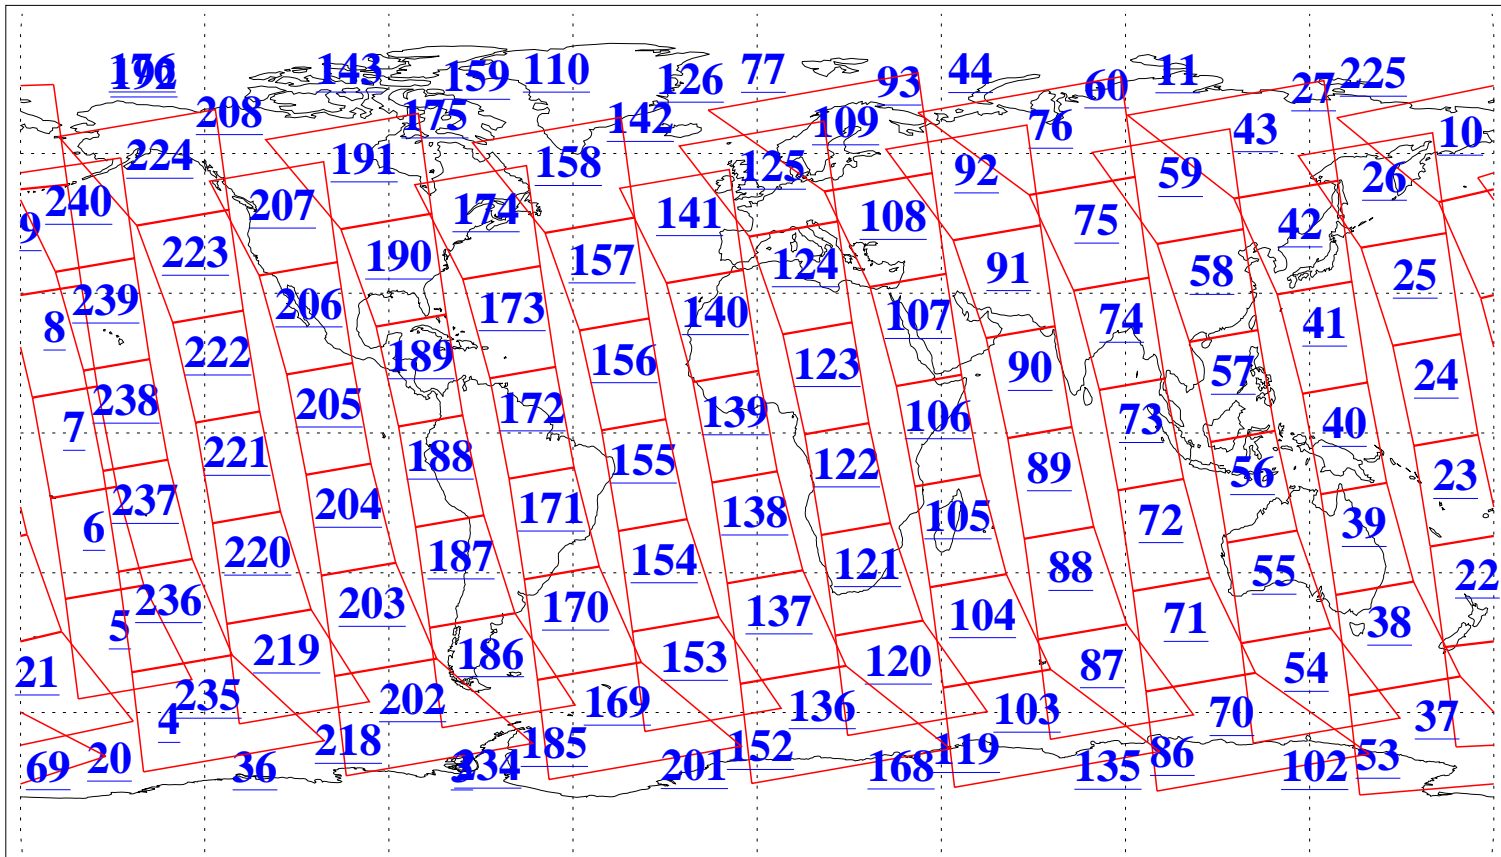

L1B Availability  
AMSU Granules: 240  
HSB Granules: 0  
AIRS Granules: 240

29 May 2020  
DoY 150  
Aqua Day 6600  
Granules: 1 to 120

Granules: 121 to 240

Legend: AMSU Available, HSB Available, AIRS Available

L1B Availability  
AMSU Granules: 240  
HSB Granules: 0  
AIRS Granules: 240

29 May 2020  
DoY 150  
Aqua Day 6600

Ascending Granules

Descending Granules

Legend: AMSU Available, *HSB Available*, *AIRS Available*

L1B Availability  
 AMSU Granules: 240  
 HSB Granules: 0  
 AIRS Granules: 240

29 May 2020  
 DoY 150  
 Aqua Day 6600

Northern Hemisphere Granules

Southern Hemisphere Granules

Legend: AMSU Available, HSB Available, AIRS Available