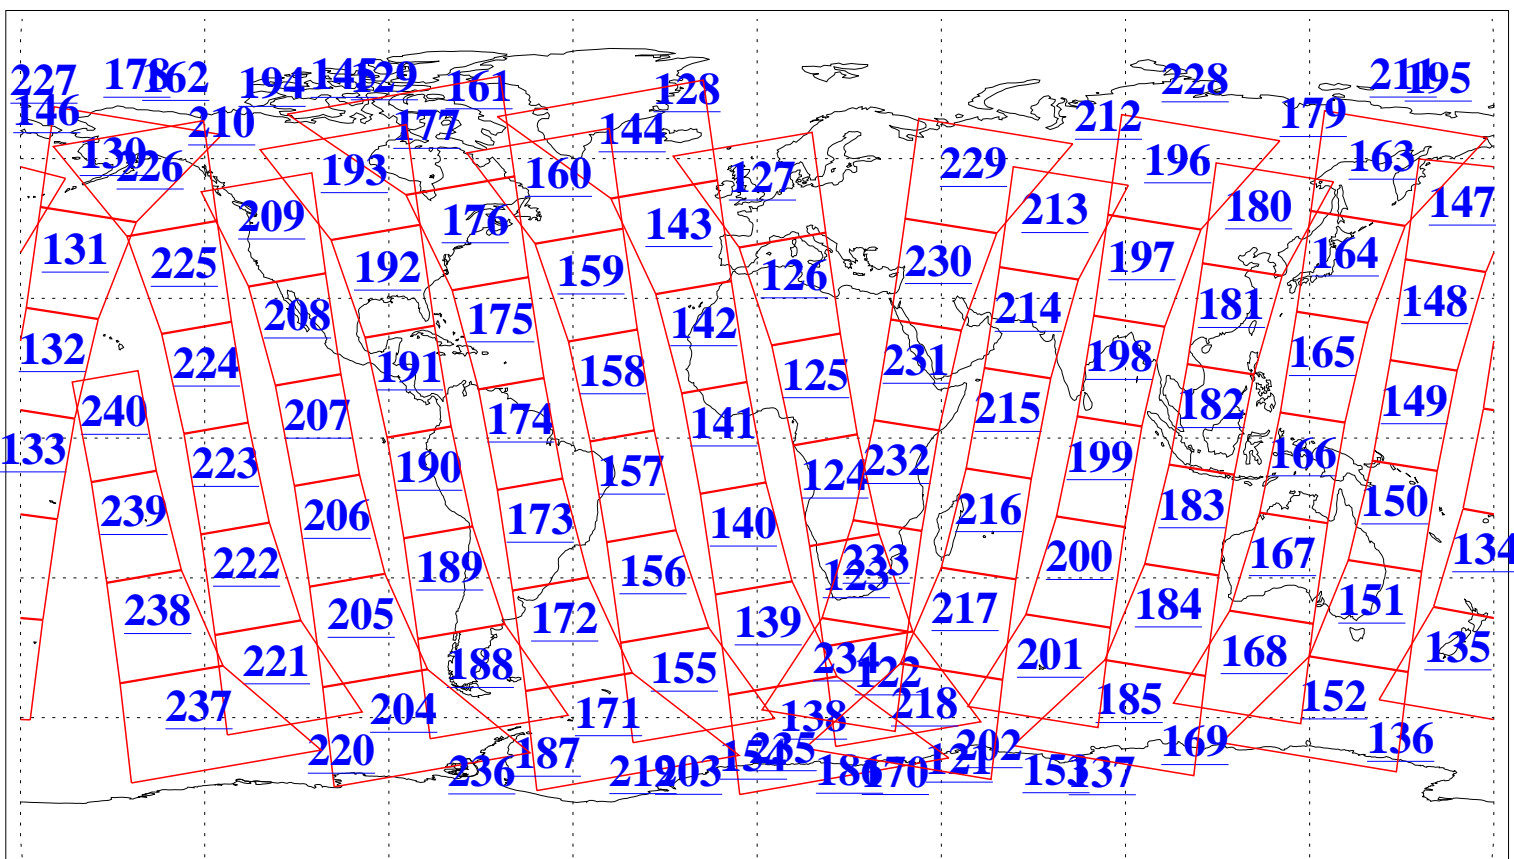

L1B Availability
 AMSU Granules: 240
 HSB Granules: 0
 AIRS Granules: 240

27 May 2020
 DoY 148
 Aqua Day 6598
 Granules: 1 to 120

Granules: 121 to 240

Legend: AMSU Available, *HSB Available*, *AIRS Available*

L1B Availability
 AMSU Granules: 240
 HSB Granules: 0
 AIRS Granules: 240

27 May 2020
 DoY 148
 Aqua Day 6598

Ascending Granules

Descending Granules

Legend: AMSU Available, HSB Available, AIRS Available

L1B Availability
 AMSU Granules: 240
 HSB Granules: 0
 AIRS Granules: 240

27 May 2020
 DoY 148
 Aqua Day 6598

Northern Hemisphere Granules

Southern Hemisphere Granules

Legend: AMSU Available, HSB Available, **AIRS Available**