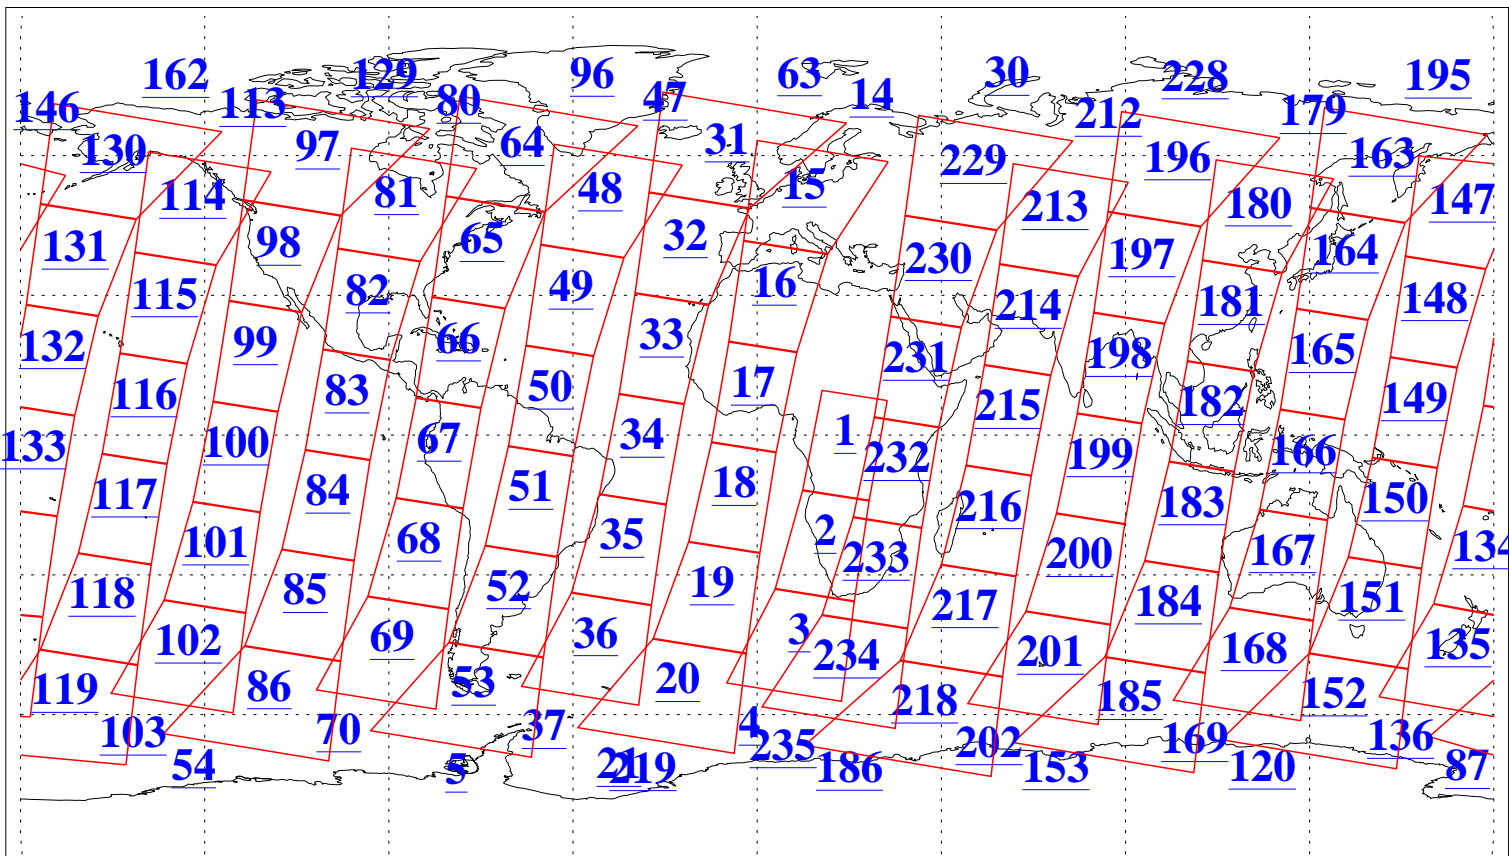

L1B Availability
 AMSU Granules: 240
 HSB Granules: 0
 AIRS Granules: 240

27 May 2020
 DoY 148
 Aqua Day 6598
 Granules: 1 to 120

Granules: 121 to 240

Legend: AMSU Available, *HSB Available*, *AIRS Available*

L1B Availability
 AMSU Granules: 240
 HSB Granules: 0
 AIRS Granules: 240

27 May 2020
 DoY 148
 Aqua Day 6598

Ascending Granules

Descending Granules

Legend: AMSU Available, HSB Available, AIRS Available

L1B Availability
 AMSU Granules: 240
 HSB Granules: 0
 AIRS Granules: 240

27 May 2020
 DoY 148
 Aqua Day 6598

Northern Hemisphere Granules

Southern Hemisphere Granules

Legend: AMSU Available, HSB Available, **AIRS Available**