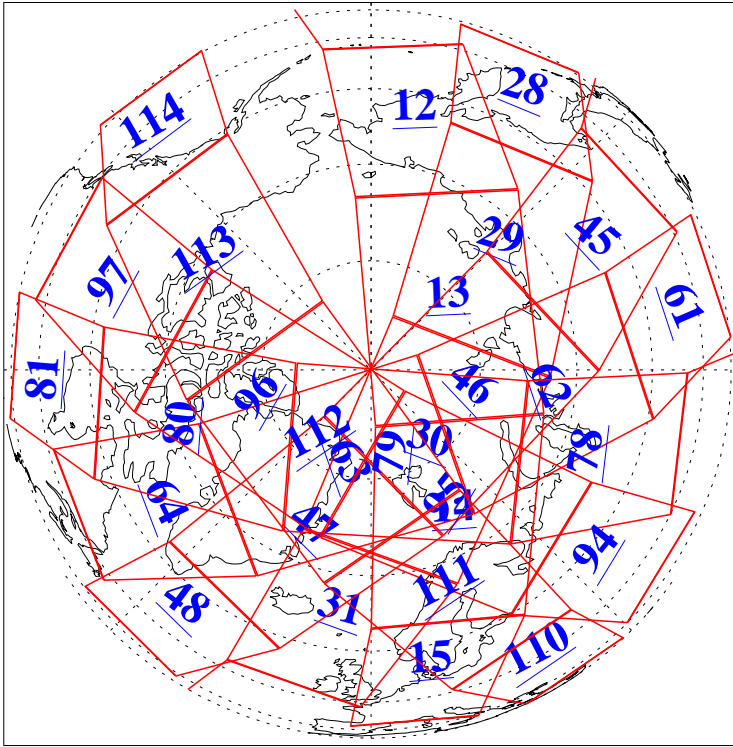

L1B Availability
 AMSU Granules: 240
 HSB Granules: 0
 AIRS Granules: 240

27 May 2020
 DoY 148
 Aqua Day 6598
 Granules: 1 to 120

Granules: 121 to 240

Legend: AMSU Available, *HSB Available*, *AIRS Available*

L1B Availability
 AMSU Granules: 240
 HSB Granules: 0
 AIRS Granules: 240

27 May 2020
 DoY 148
 Aqua Day 6598

Ascending Granules

Descending Granules

Legend: AMSU Available, HSB Available, AIRS Available

L1B Availability
 AMSU Granules: 240
 HSB Granules: 0
 AIRS Granules: 240

27 May 2020
 DoY 148
 Aqua Day 6598

Northern Hemisphere Granules

Southern Hemisphere Granules

Legend: AMSU Available, HSB Available, **AIRS Available**