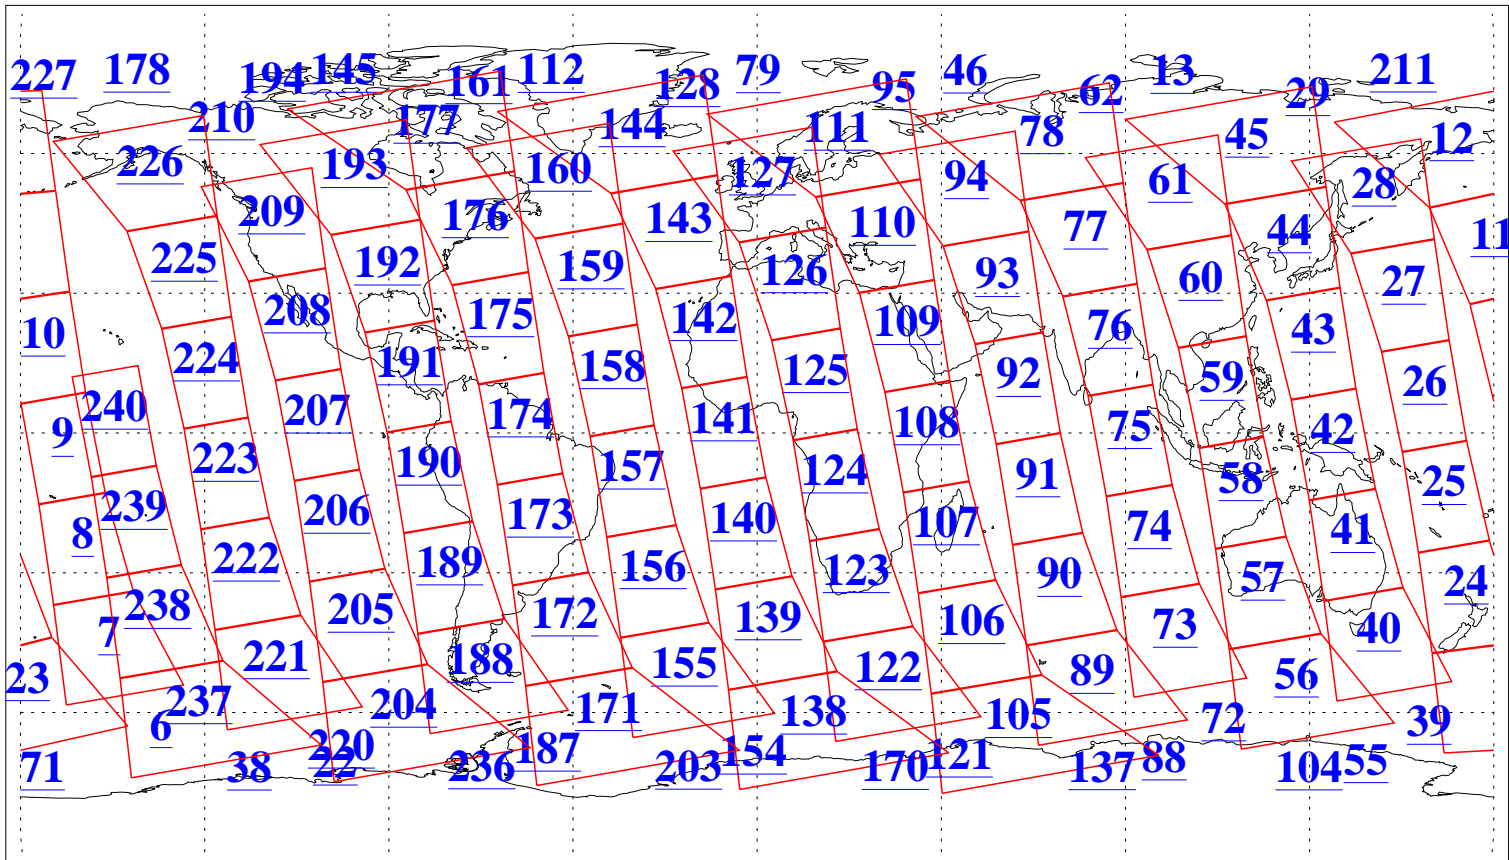

L1B Availability
 AMSU Granules: 240
 HSB Granules: 0
 AIRS Granules: 240

27 May 2020
 DoY 148
 Aqua Day 6598
 Granules: 1 to 120

Granules: 121 to 240

Legend: AMSU Available, *HSB Available*, *AIRS Available*

L1B Availability
 AMSU Granules: 240
 HSB Granules: 0
 AIRS Granules: 240

27 May 2020
 DoY 148
 Aqua Day 6598

Ascending Granules

Descending Granules

Legend: AMSU Available, HSB Available, AIRS Available

L1B Availability
 AMSU Granules: 240
 HSB Granules: 0
 AIRS Granules: 240

27 May 2020
 DoY 148
 Aqua Day 6598

Northern Hemisphere Granules

Southern Hemisphere Granules

Legend: AMSU Available, HSB Available, **AIRS Available**