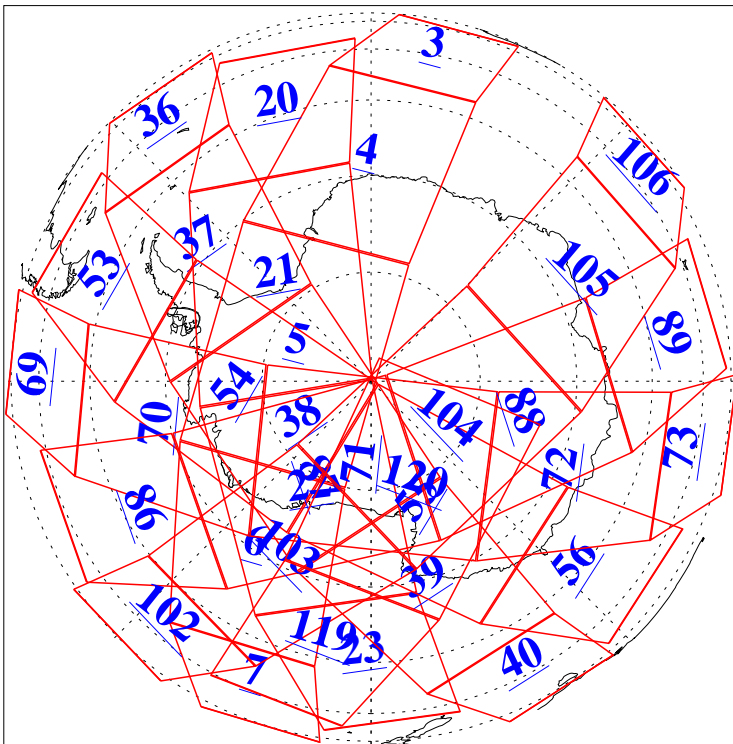

L1B Availability
 AMSU Granules: 240
 HSB Granules: 0
 AIRS Granules: 240

27 May 2020
 DoY 148
 Aqua Day 6598
 Granules: 1 to 120

Granules: 121 to 240

Legend: AMSU Available, *HSB Available*, *AIRS Available*

L1B Availability
 AMSU Granules: 240
 HSB Granules: 0
 AIRS Granules: 240

27 May 2020
 DoY 148
 Aqua Day 6598

Ascending Granules

Descending Granules

Legend: AMSU Available, HSB Available, AIRS Available

L1B Availability
 AMSU Granules: 240
 HSB Granules: 0
 AIRS Granules: 240

27 May 2020
 DoY 148
 Aqua Day 6598

Northern Hemisphere Granules

Southern Hemisphere Granules

Legend: AMSU Available, HSB Available, **AIRS Available**