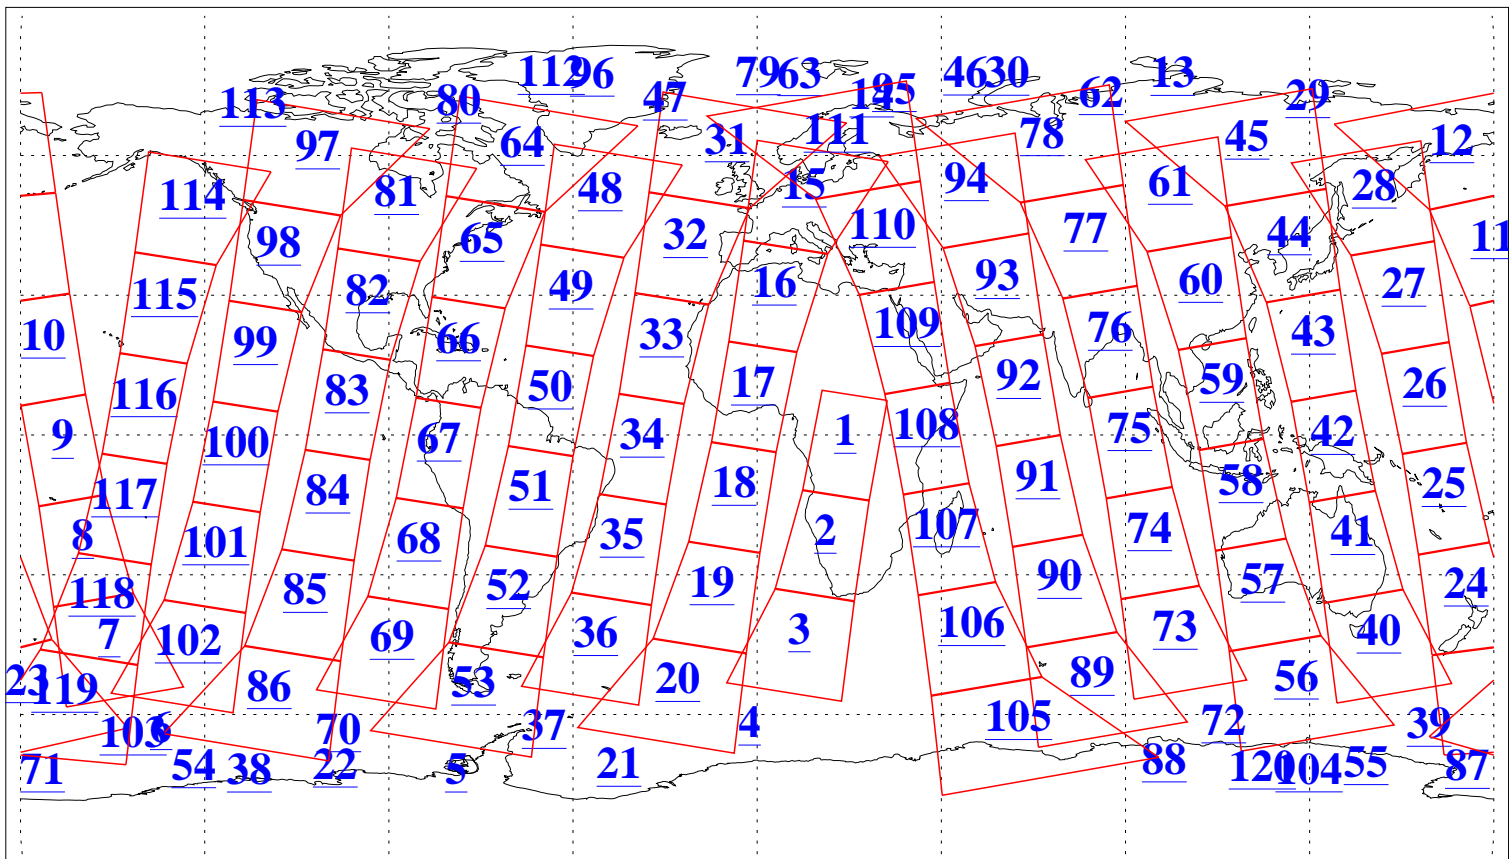

L1B Availability
 AMSU Granules: 240
 HSB Granules: 0
 AIRS Granules: 240

27 May 2020
 DoY 148
 Aqua Day 6598
 Granules: 1 to 120

Granules: 121 to 240

Legend: AMSU Available, *HSB Available*, *AIRS Available*

L1B Availability
 AMSU Granules: 240
 HSB Granules: 0
 AIRS Granules: 240

27 May 2020
 DoY 148
 Aqua Day 6598

Ascending Granules

Descending Granules

Legend: AMSU Available, HSB Available, AIRS Available

L1B Availability
 AMSU Granules: 240
 HSB Granules: 0
 AIRS Granules: 240

27 May 2020
 DoY 148
 Aqua Day 6598

Northern Hemisphere Granules

Southern Hemisphere Granules

Legend: AMSU Available, HSB Available, **AIRS Available**