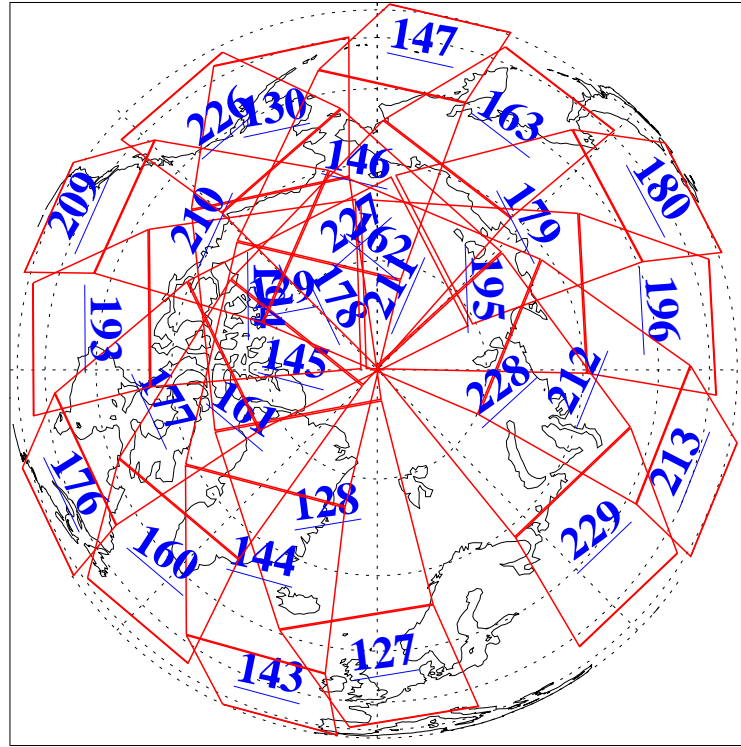

L1B Availability
 AMSU Granules: 240
 HSB Granules: 0
 AIRS Granules: 240

27 May 2020
 DoY 148
 Aqua Day 6598

Ascending Granules

Descending Granules

Legend: AMSU Available, HSB Available, AIRS Available

L1B Availability
 AMSU Granules: 240
 HSB Granules: 0
 AIRS Granules: 240

27 May 2020
 DoY 148
 Aqua Day 6598

Northern Hemisphere Granules

Southern Hemisphere Granules

Legend: AMSU Available, HSB Available, **AIRS Available**