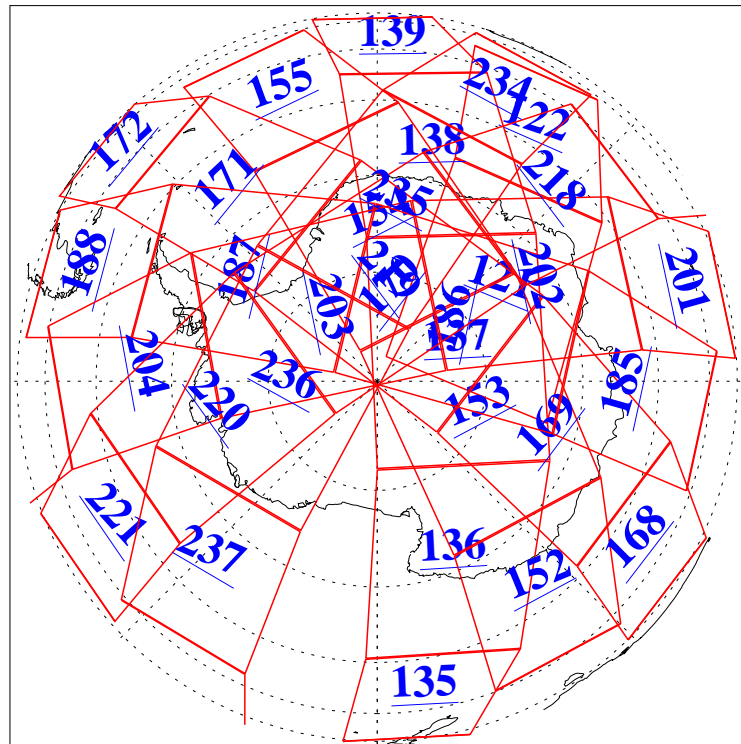

L1B Availability
 AMSU Granules: 240
 HSB Granules: 0
 AIRS Granules: 240

27 May 2020
 DoY 148
 Aqua Day 6598
 Granules: 1 to 120

Granules: 121 to 240

Legend: AMSU Available, *HSB Available*, *AIRS Available*

L1B Availability
 AMSU Granules: 240
 HSB Granules: 0
 AIRS Granules: 240

27 May 2020
 DoY 148
 Aqua Day 6598

Ascending Granules

Descending Granules

Legend: AMSU Available, HSB Available, AIRS Available

L1B Availability
 AMSU Granules: 240
 HSB Granules: 0
 AIRS Granules: 240

27 May 2020
 DoY 148
 Aqua Day 6598

Northern Hemisphere Granules

Southern Hemisphere Granules

Legend: AMSU Available, HSB Available, **AIRS Available**