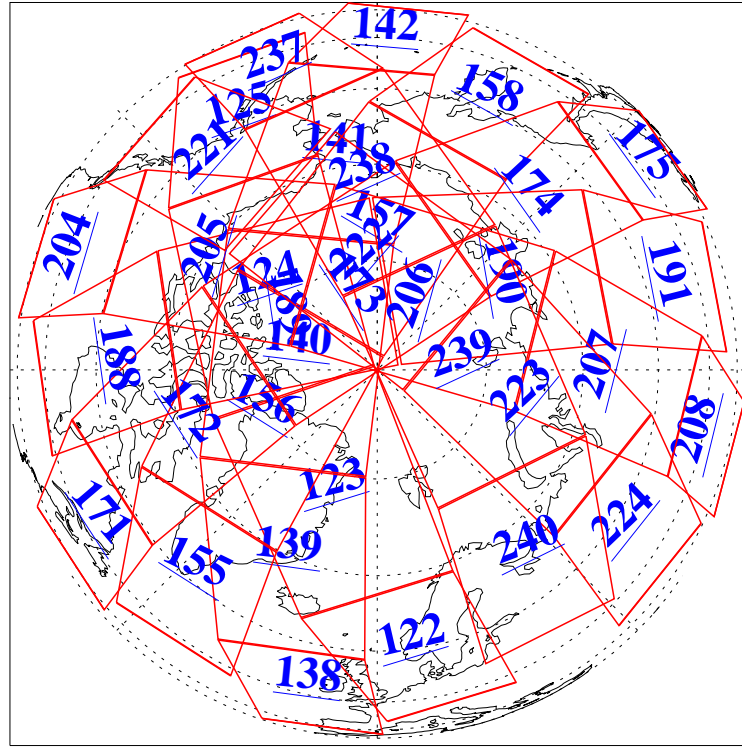

24 May 2020
 DoY 145
 Aqua Day 6595

Ascending Granules

Descending Granules

Legend: AMSU Available, HSB Available, AIRS Available

L1B Availability
 AMSU Granules: 240
 HSB Granules: 0
 AIRS Granules: 240

24 May 2020
 DoY 145
 Aqua Day 6595

Northern Hemisphere Granules

Southern Hemisphere Granules

Legend: AMSU Available, HSB Available, **AIRS Available**