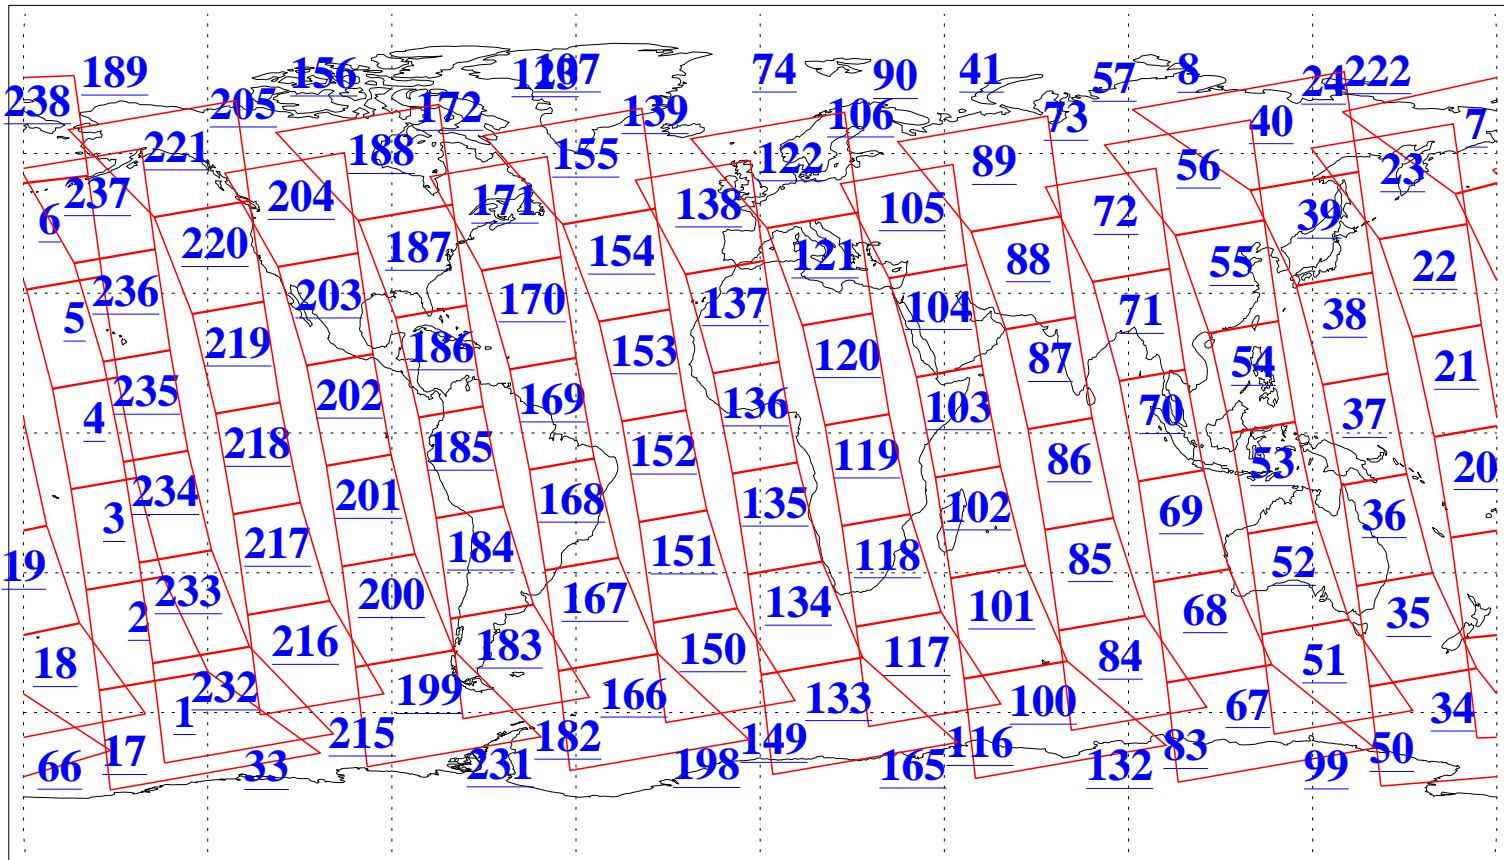

L1B Availability
AMSU Granules: 240
HSB Granules: 0
AIRS Granules: 240

24 May 2020
DoY 145
Aqua Day 6595
Granules: 1 to 120

Granules: 121 to 240

Legend: AMSU Available, *HSB Available*, *AIRS Available*

L1B Availability
 AMSU Granules: 240
 HSB Granules: 0
 AIRS Granules: 240

24 May 2020
 DoY 145
 Aqua Day 6595

Ascending Granules

Descending Granules

Legend: AMSU Available, HSB Available, AIRS Available

L1B Availability
 AMSU Granules: 240
 HSB Granules: 0
 AIRS Granules: 240

24 May 2020
 DoY 145
 Aqua Day 6595

Northern Hemisphere Granules

Southern Hemisphere Granules

Legend: AMSU Available, HSB Available, **AIRS Available**