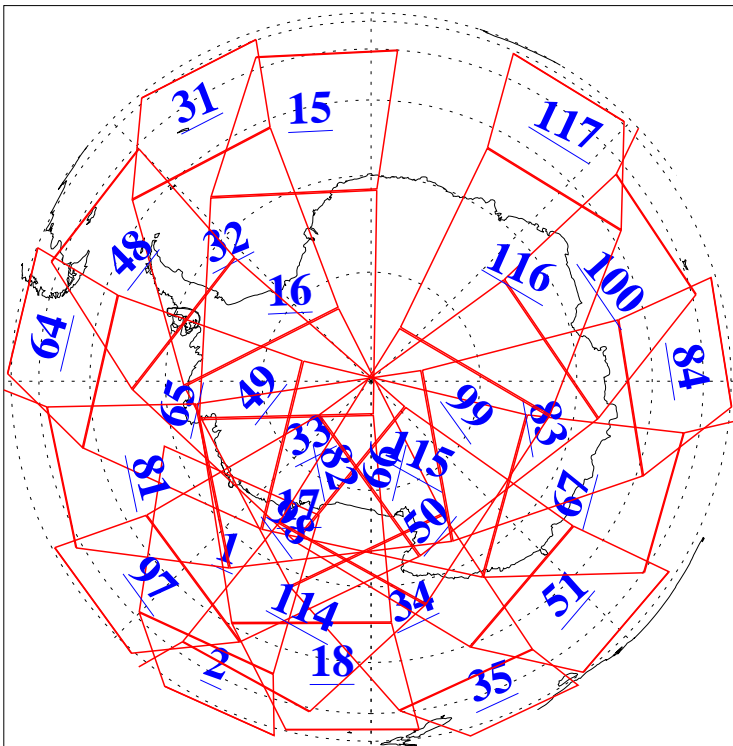

L1B Availability
AMSU Granules: 240
HSB Granules: 0
AIRS Granules: 240

24 May 2020
DoY 145
Aqua Day 6595
Granules: 1 to 120

Granules: 121 to 240

Legend: AMSU Available, *HSB Available*, *AIRS Available*

L1B Availability
 AMSU Granules: 240
 HSB Granules: 0
 AIRS Granules: 240

24 May 2020
 DoY 145
 Aqua Day 6595

Ascending Granules

Descending Granules

Legend: AMSU Available, HSB Available, AIRS Available

L1B Availability
 AMSU Granules: 240
 HSB Granules: 0
 AIRS Granules: 240

24 May 2020
 DoY 145
 Aqua Day 6595

Northern Hemisphere Granules

Southern Hemisphere Granules

Legend: AMSU Available, HSB Available, **AIRS Available**