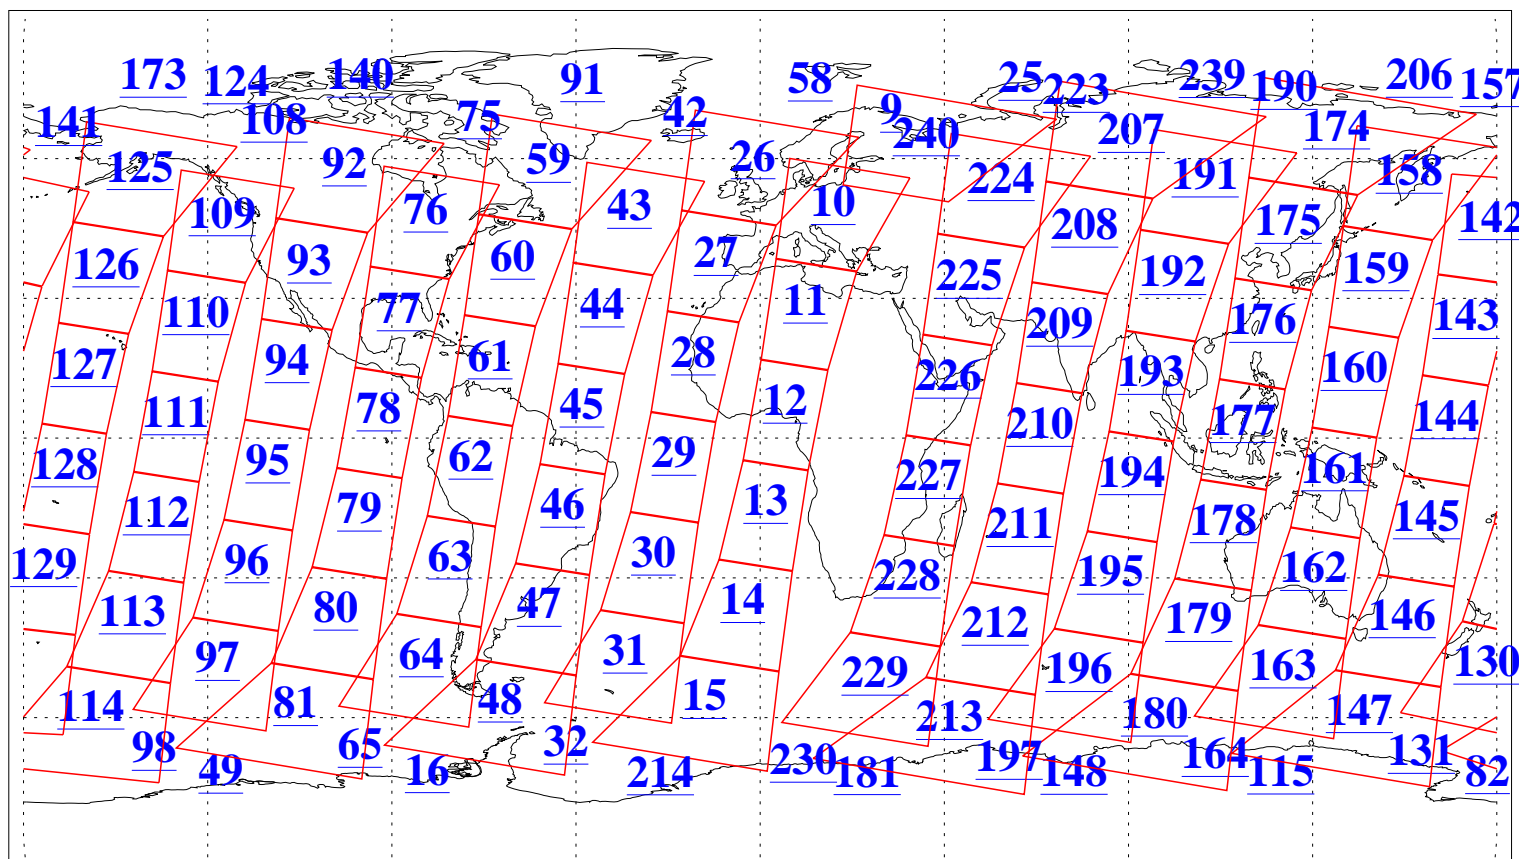

L1B Availability
AMSU Granules: 240
HSB Granules: 0
AIRS Granules: 240

24 May 2020
DoY 145
Aqua Day 6595
Granules: 1 to 120

Granules: 121 to 240

Legend: AMSU Available, *HSB Available*, *AIRS Available*

L1B Availability
 AMSU Granules: 240
 HSB Granules: 0
 AIRS Granules: 240

24 May 2020
 DoY 145
 Aqua Day 6595

Ascending Granules

Descending Granules

Legend: AMSU Available, HSB Available, AIRS Available

L1B Availability
 AMSU Granules: 240
 HSB Granules: 0
 AIRS Granules: 240

24 May 2020
 DoY 145
 Aqua Day 6595

Northern Hemisphere Granules

Southern Hemisphere Granules

Legend: AMSU Available, HSB Available, **AIRS Available**