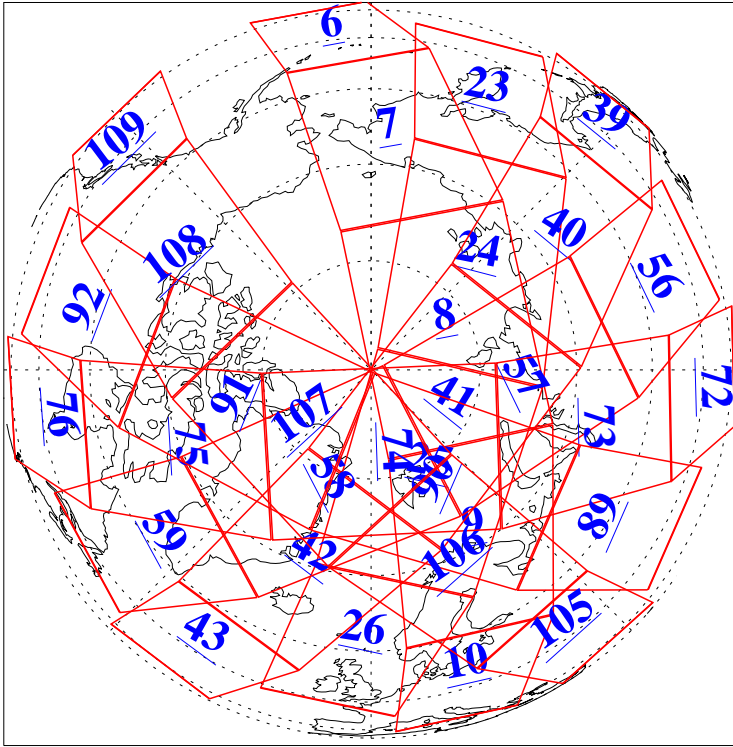

L1B Availability
AMSU Granules: 240
HSB Granules: 0
AIRS Granules: 240

24 May 2020
DoY 145
Aqua Day 6595
Granules: 1 to 120

Granules: 121 to 240

Legend: AMSU Available, *HSB Available*, *AIRS Available*

L1B Availability
 AMSU Granules: 240
 HSB Granules: 0
 AIRS Granules: 240

24 May 2020
 DoY 145
 Aqua Day 6595

Ascending Granules

Descending Granules

Legend: AMSU Available, HSB Available, AIRS Available

L1B Availability
 AMSU Granules: 240
 HSB Granules: 0
 AIRS Granules: 240

24 May 2020
 DoY 145
 Aqua Day 6595

Northern Hemisphere Granules

Southern Hemisphere Granules

Legend: AMSU Available, HSB Available, **AIRS Available**