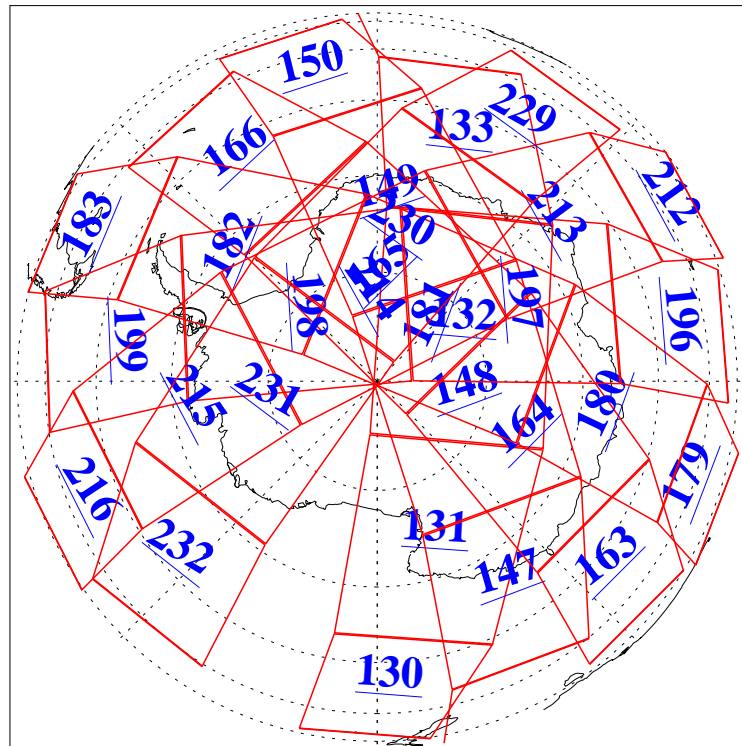

24 May 2020
 DoY 145
 Aqua Day 6595

Ascending Granules

Descending Granules

Legend: AMSU Available, HSB Available, AIRS Available

L1B Availability
 AMSU Granules: 240
 HSB Granules: 0
 AIRS Granules: 240

24 May 2020
 DoY 145
 Aqua Day 6595

Northern Hemisphere Granules

Southern Hemisphere Granules

Legend: AMSU Available, HSB Available, **AIRS Available**