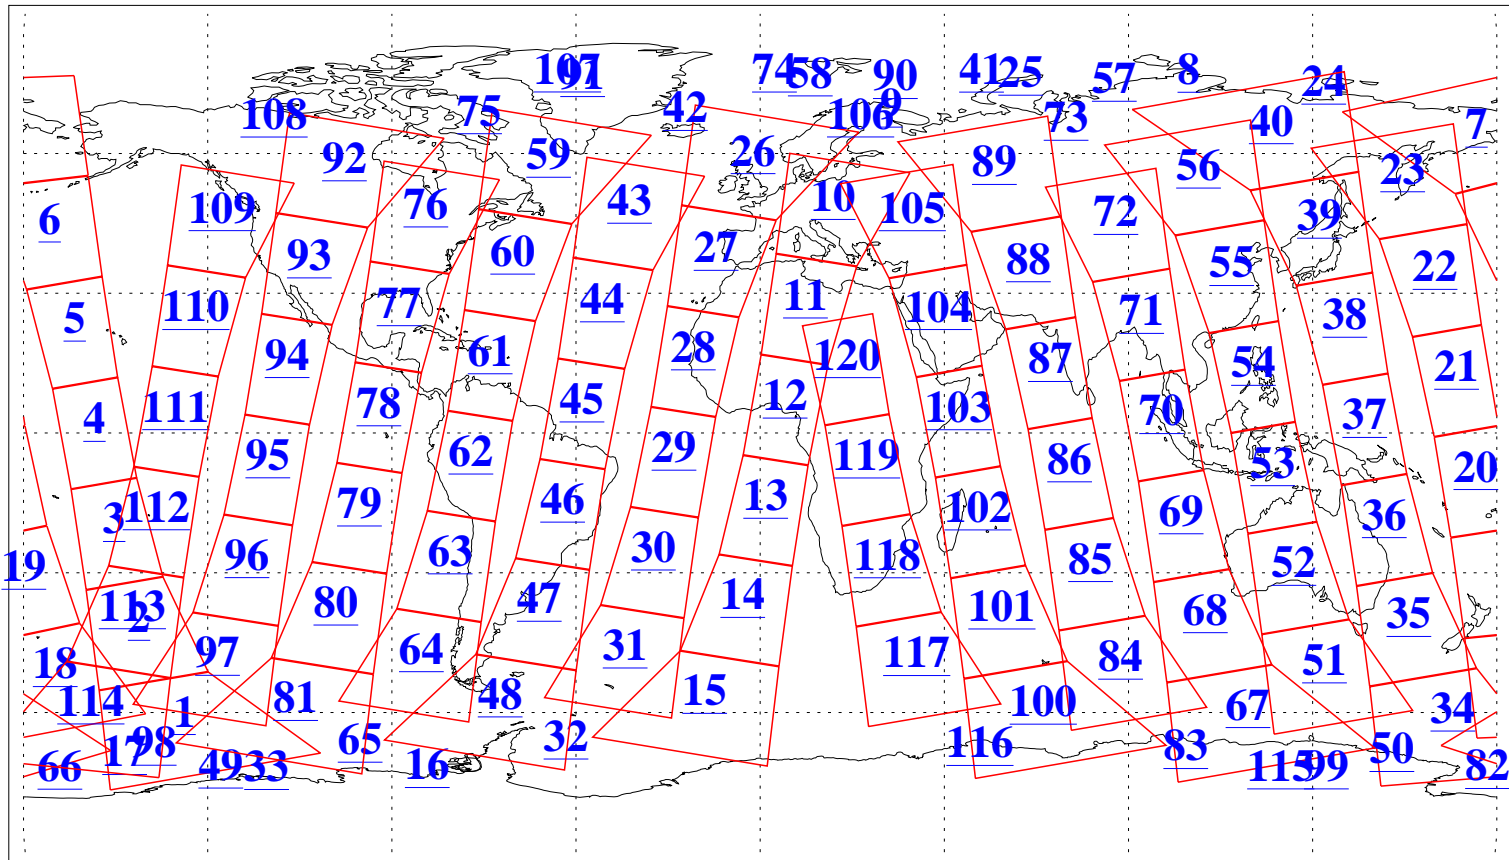

L1B Availability
AMSU Granules: 240
HSB Granules: 0
AIRS Granules: 240

24 May 2020
DoY 145
Aqua Day 6595
Granules: 1 to 120

Granules: 121 to 240

Legend: AMSU Available, *HSB Available*, *AIRS Available*

L1B Availability
 AMSU Granules: 240
 HSB Granules: 0
 AIRS Granules: 240

24 May 2020
 DoY 145
 Aqua Day 6595

Ascending Granules

Descending Granules

Legend: AMSU Available, HSB Available, AIRS Available

L1B Availability
 AMSU Granules: 240
 HSB Granules: 0
 AIRS Granules: 240

24 May 2020
 DoY 145
 Aqua Day 6595

Northern Hemisphere Granules

Southern Hemisphere Granules

Legend: AMSU Available, HSB Available, **AIRS Available**