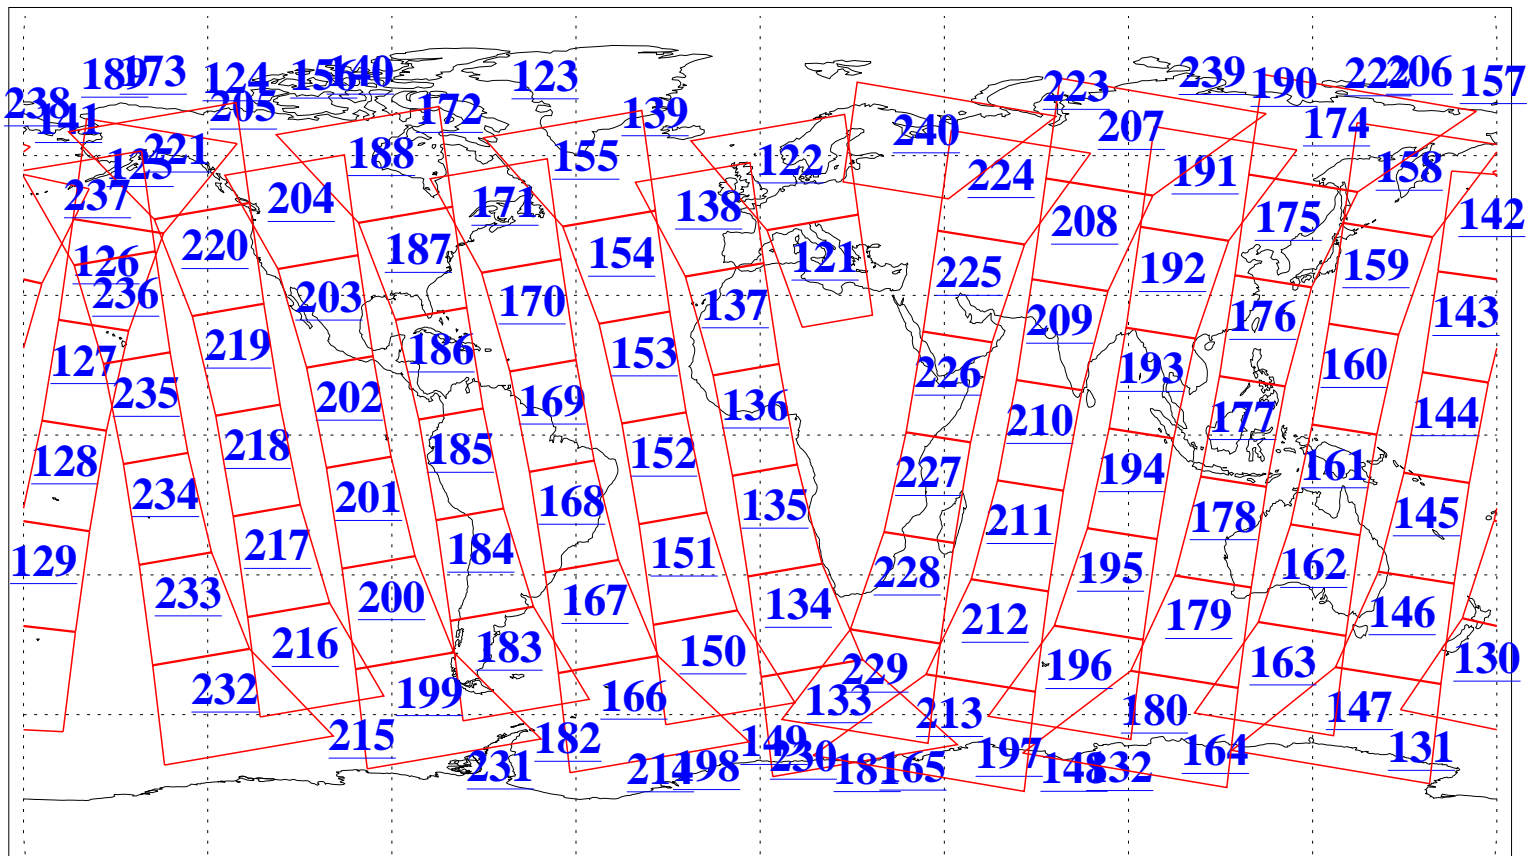

L1B Availability
AMSU Granules: 240
HSB Granules: 0
AIRS Granules: 240

24 May 2020
DoY 145
Aqua Day 6595
Granules: 1 to 120

Granules: 121 to 240

Legend: AMSU Available, *HSB Available*, *AIRS Available*

L1B Availability
 AMSU Granules: 240
 HSB Granules: 0
 AIRS Granules: 240

24 May 2020
 DoY 145
 Aqua Day 6595

Ascending Granules

Descending Granules

Legend: AMSU Available, HSB Available, AIRS Available

L1B Availability
 AMSU Granules: 240
 HSB Granules: 0
 AIRS Granules: 240

24 May 2020
 DoY 145
 Aqua Day 6595

Northern Hemisphere Granules

Southern Hemisphere Granules

Legend: AMSU Available, HSB Available, **AIRS Available**