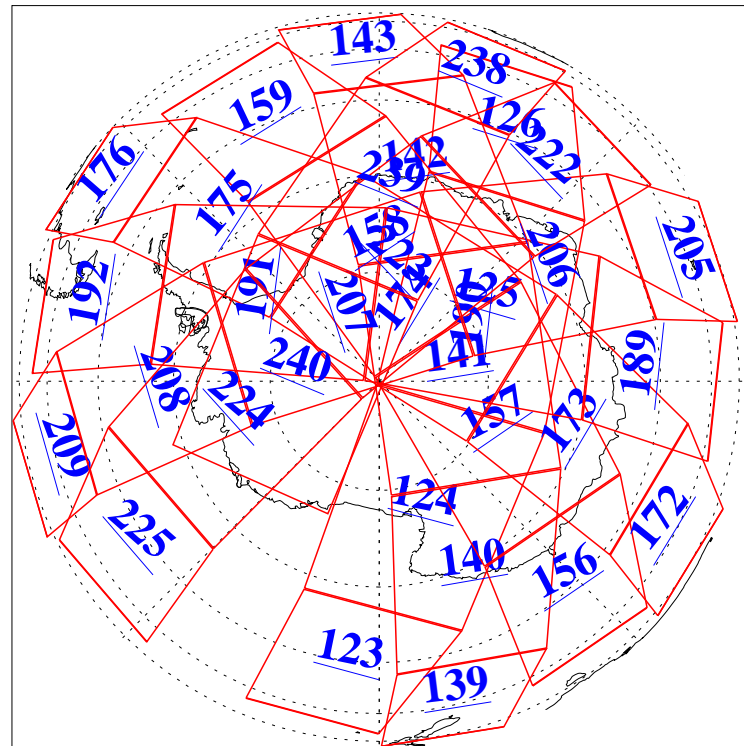

L1B Availability
 AMSU Granules: 240
 HSB Granules: 0
 AIRS Granules: 240

23 May 2020
 DoY 144
 Aqua Day 6594
 Granules: 1 to 120

Granules: 121 to 240

Legend: AMSU Available, HSB Available, AIRS Available

L1B Availability
 AMSU Granules: 240
 HSB Granules: 0
 AIRS Granules: 240

23 May 2020
 DoY 144
 Aqua Day 6594

Ascending Granules

Descending Granules

Legend: AMSU Available, *HSB Available*, *AIRS Available*

L1B Availability
 AMSU Granules: 240
 HSB Granules: 0
 AIRS Granules: 240

23 May 2020
 DoY 144
 Aqua Day 6594

Northern Hemisphere Granules

Southern Hemisphere Granules

Legend: AMSU Available, HSB Available, **AIRS Available**