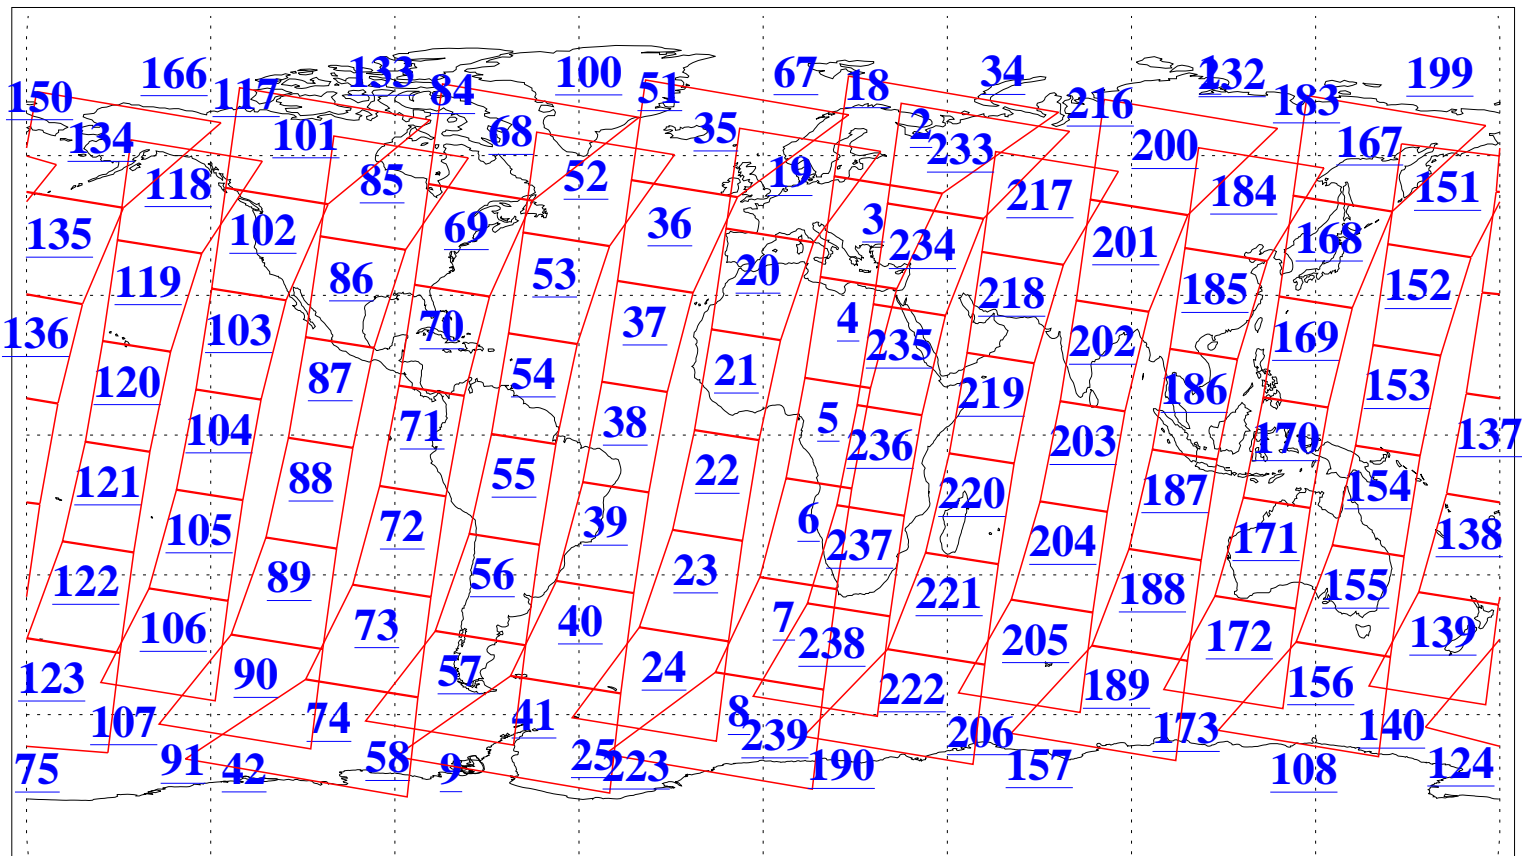

L1B Availability
 AMSU Granules: 240
 HSB Granules: 0
 AIRS Granules: 240

23 May 2020
 DoY 144
 Aqua Day 6594
 Granules: 1 to 120

Granules: 121 to 240

Legend: AMSU Available, HSB Available, AIRS Available

L1B Availability
 AMSU Granules: 240
 HSB Granules: 0
 AIRS Granules: 240

23 May 2020
 DoY 144
 Aqua Day 6594

Ascending Granules

Descending Granules

Legend: AMSU Available, *HSB Available*, *AIRS Available*

L1B Availability
 AMSU Granules: 240
 HSB Granules: 0
 AIRS Granules: 240

23 May 2020
 DoY 144
 Aqua Day 6594

Northern Hemisphere Granules

Southern Hemisphere Granules

Legend: AMSU Available, HSB Available, **AIRS Available**