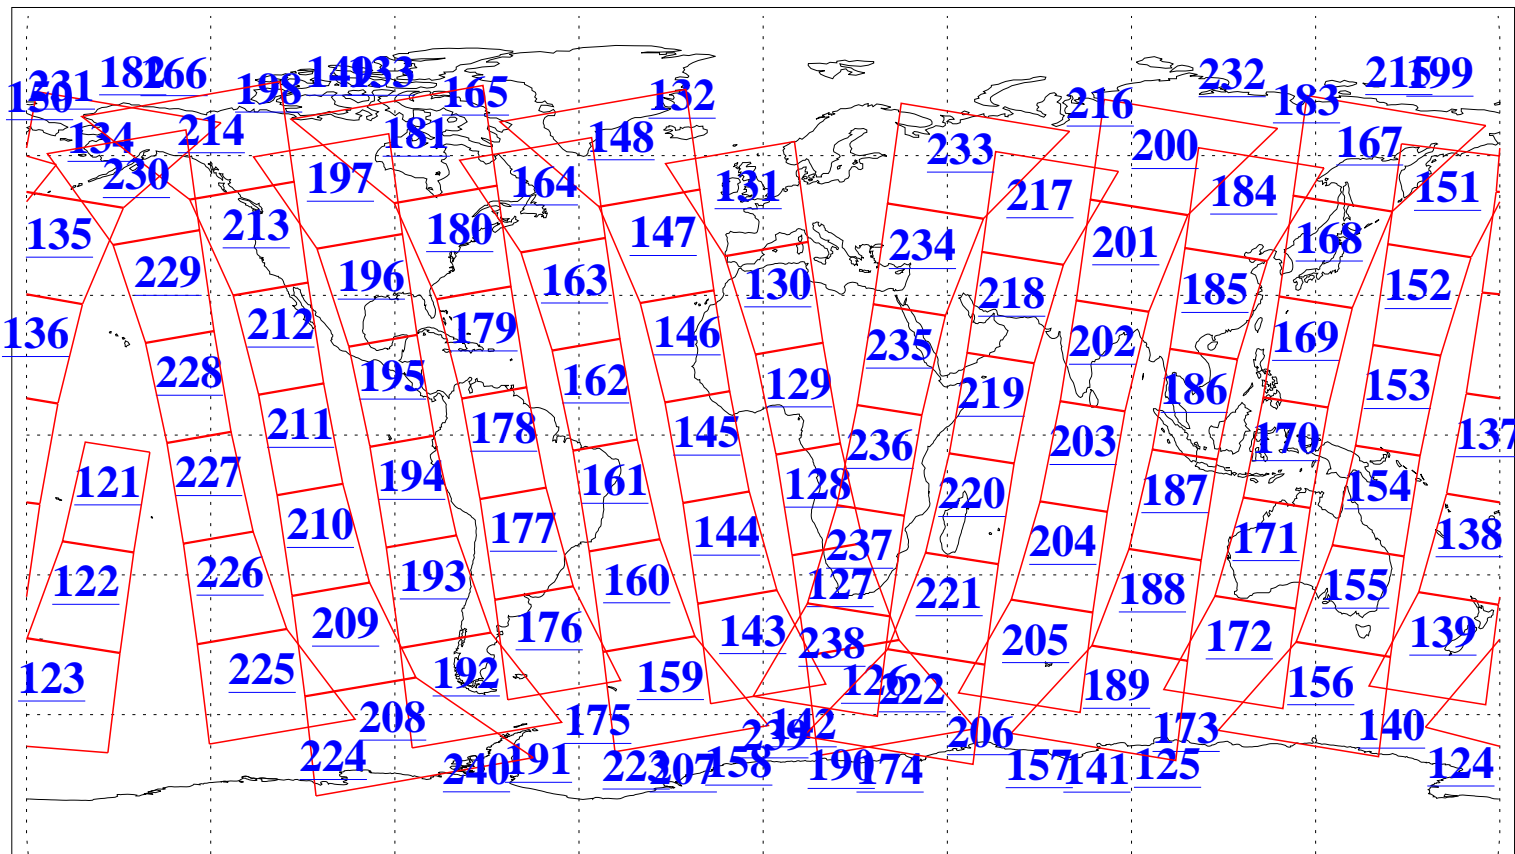

L1B Availability
 AMSU Granules: 240
 HSB Granules: 0
 AIRS Granules: 240

23 May 2020
 DoY 144
 Aqua Day 6594
 Granules: 1 to 120

Granules: 121 to 240

Legend: AMSU Available, HSB Available, AIRS Available

L1B Availability
 AMSU Granules: 240
 HSB Granules: 0
 AIRS Granules: 240

23 May 2020
 DoY 144
 Aqua Day 6594

Ascending Granules

Descending Granules

Legend: AMSU Available, *HSB Available*, *AIRS Available*

L1B Availability
 AMSU Granules: 240
 HSB Granules: 0
 AIRS Granules: 240

23 May 2020
 DoY 144
 Aqua Day 6594

Northern Hemisphere Granules

Southern Hemisphere Granules

Legend: AMSU Available, HSB Available, **AIRS Available**