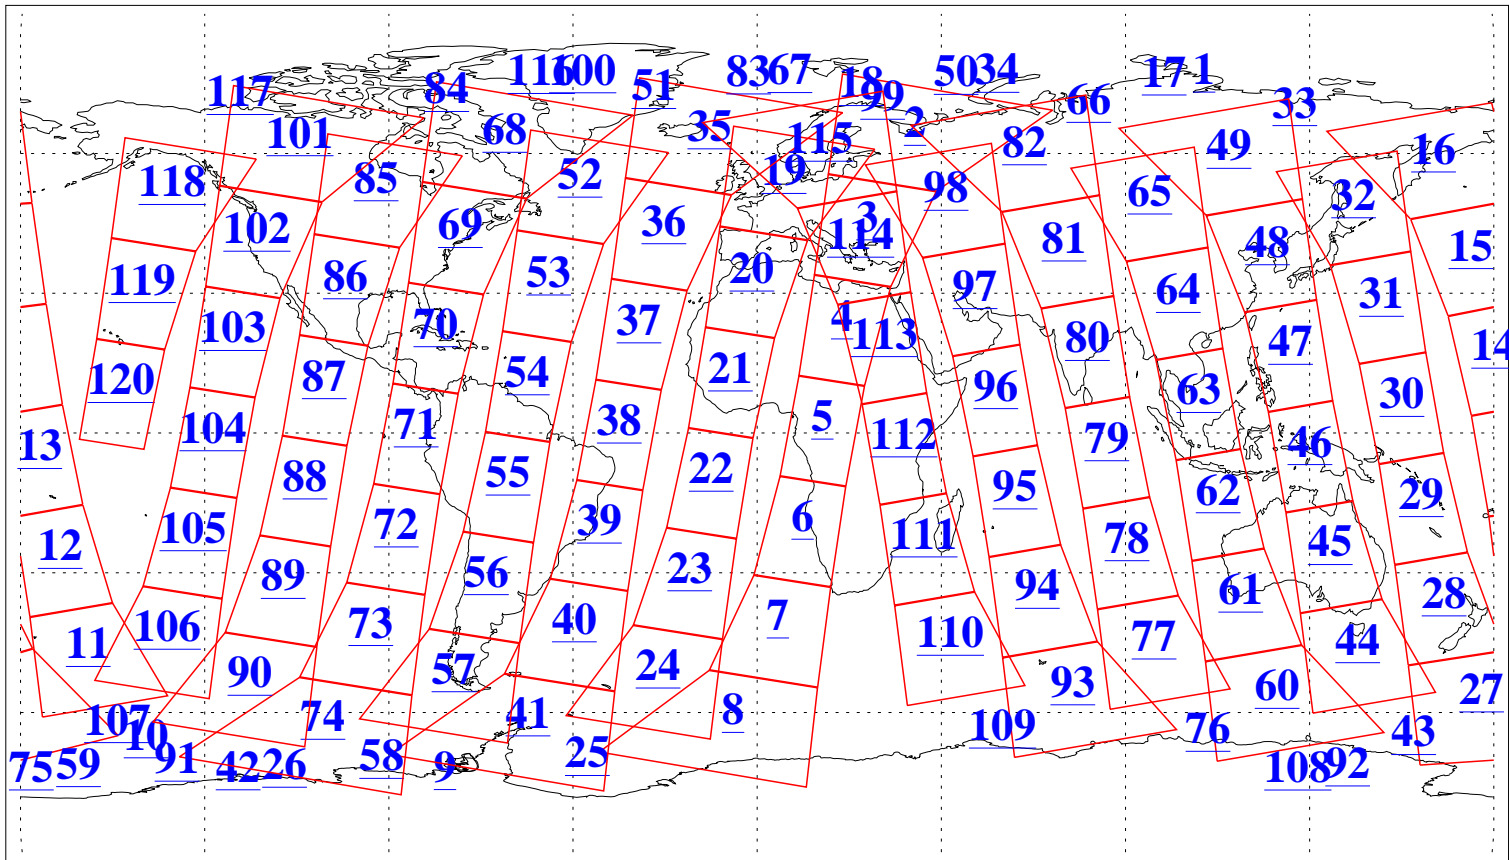

L1B Availability
 AMSU Granules: 240
 HSB Granules: 0
 AIRS Granules: 240

23 May 2020
 DoY 144
 Aqua Day 6594
 Granules: 1 to 120

Granules: 121 to 240

Legend: AMSU Available, HSB Available, AIRS Available

L1B Availability
 AMSU Granules: 240
 HSB Granules: 0
 AIRS Granules: 240

23 May 2020
 DoY 144
 Aqua Day 6594

Ascending Granules

Descending Granules

Legend: AMSU Available, *HSB Available*, *AIRS Available*

L1B Availability
 AMSU Granules: 240
 HSB Granules: 0
 AIRS Granules: 240

23 May 2020
 DoY 144
 Aqua Day 6594

Northern Hemisphere Granules

Southern Hemisphere Granules

Legend: AMSU Available, HSB Available, **AIRS Available**