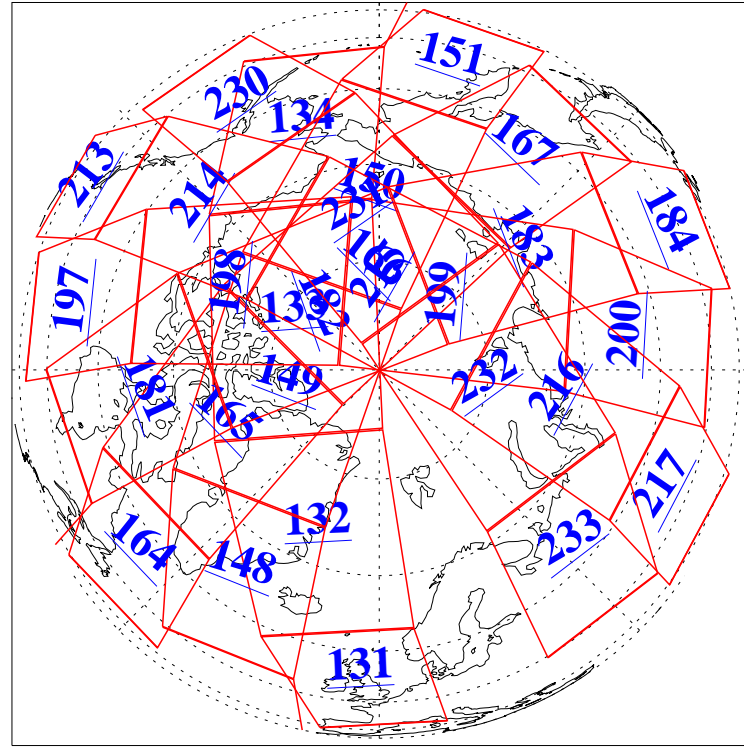

L1B Availability
 AMSU Granules: 240
 HSB Granules: 0
 AIRS Granules: 240

23 May 2020
 DoY 144
 Aqua Day 6594

Ascending Granules

Descending Granules

Legend: AMSU Available, *HSB Available*, *AIRS Available*

L1B Availability
 AMSU Granules: 240
 HSB Granules: 0
 AIRS Granules: 240

23 May 2020
 DoY 144
 Aqua Day 6594

Northern Hemisphere Granules

Southern Hemisphere Granules

Legend: AMSU Available, HSB Available, **AIRS Available**