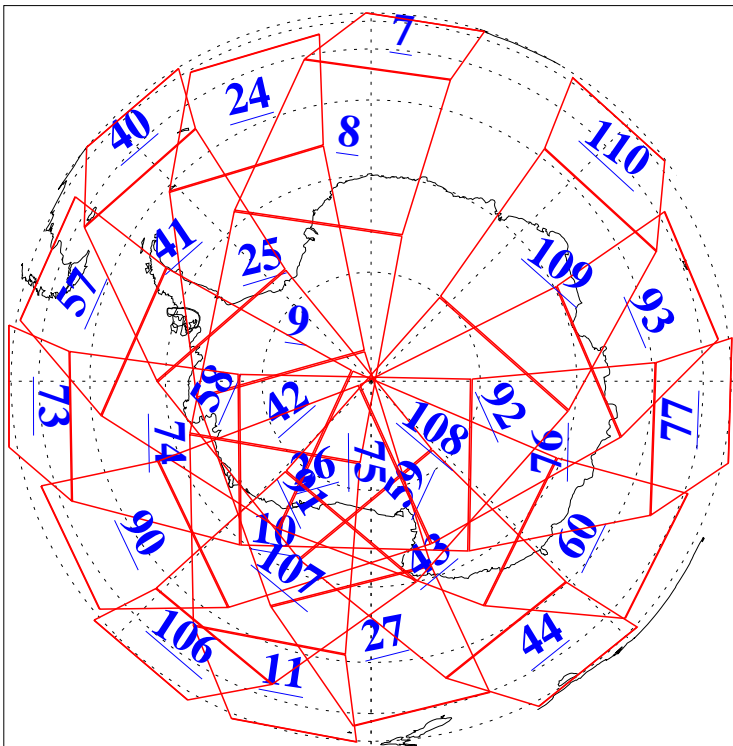

L1B Availability
 AMSU Granules: 240
 HSB Granules: 0
 AIRS Granules: 240

23 May 2020
 DoY 144
 Aqua Day 6594
 Granules: 1 to 120

Granules: 121 to 240

Legend: AMSU Available, HSB Available, AIRS Available

L1B Availability
 AMSU Granules: 240
 HSB Granules: 0
 AIRS Granules: 240

23 May 2020
 DoY 144
 Aqua Day 6594

Ascending Granules

Descending Granules

Legend: AMSU Available, *HSB Available*, *AIRS Available*

L1B Availability
 AMSU Granules: 240
 HSB Granules: 0
 AIRS Granules: 240

23 May 2020
 DoY 144
 Aqua Day 6594

Northern Hemisphere Granules

Southern Hemisphere Granules

Legend: AMSU Available, HSB Available, **AIRS Available**