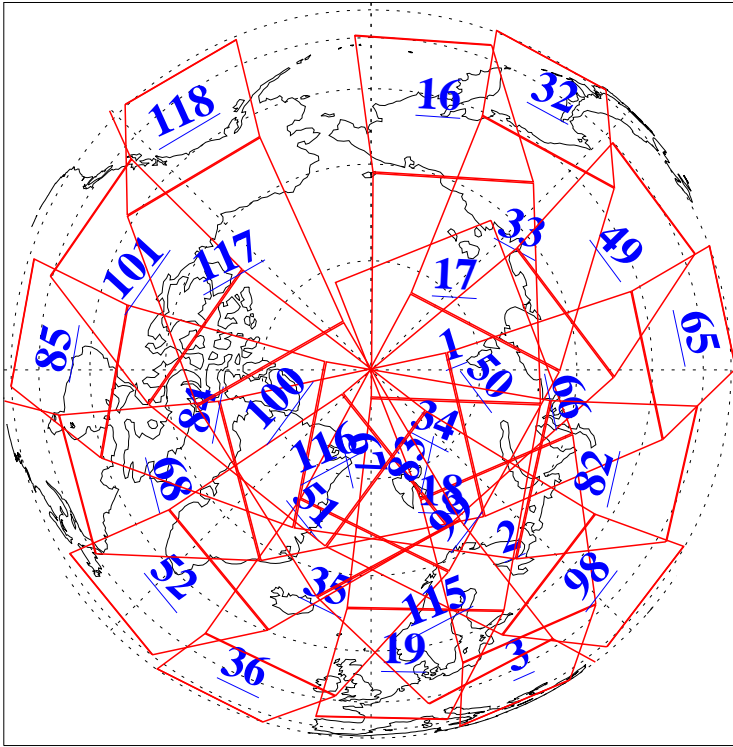

L1B Availability
 AMSU Granules: 240
 HSB Granules: 0
 AIRS Granules: 240

23 May 2020
 DoY 144
 Aqua Day 6594
 Granules: 1 to 120

Granules: 121 to 240

Legend: AMSU Available, HSB Available, AIRS Available

L1B Availability
 AMSU Granules: 240
 HSB Granules: 0
 AIRS Granules: 240

23 May 2020
 DoY 144
 Aqua Day 6594

Ascending Granules

Descending Granules

Legend: AMSU Available, *HSB Available*, *AIRS Available*

L1B Availability
 AMSU Granules: 240
 HSB Granules: 0
 AIRS Granules: 240

23 May 2020
 DoY 144
 Aqua Day 6594

Northern Hemisphere Granules

Southern Hemisphere Granules

Legend: AMSU Available, HSB Available, **AIRS Available**