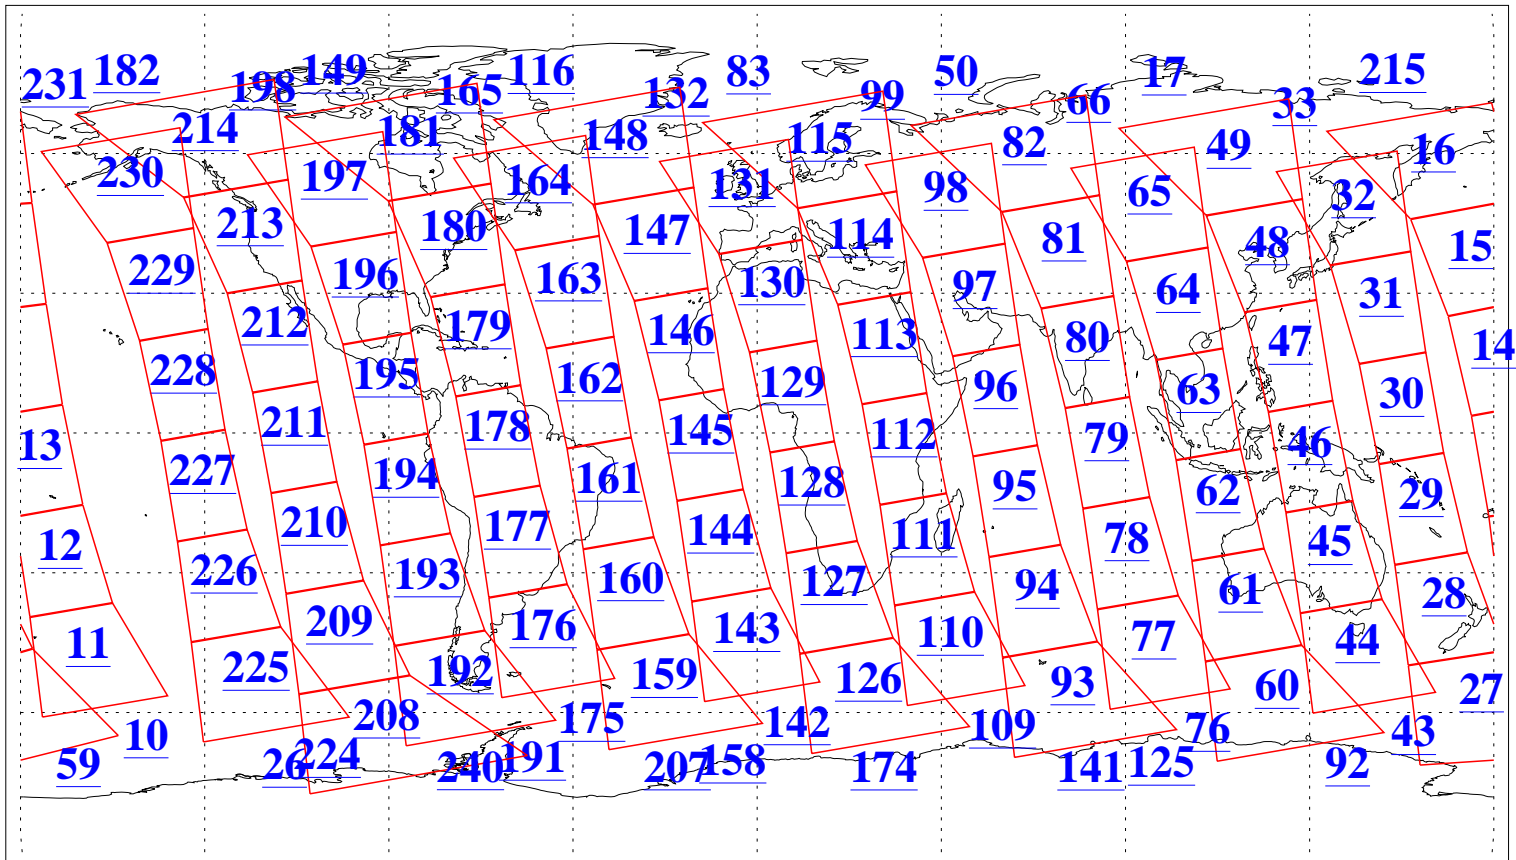

L1B Availability
 AMSU Granules: 240
 HSB Granules: 0
 AIRS Granules: 240

23 May 2020
 DoY 144
 Aqua Day 6594
 Granules: 1 to 120

Granules: 121 to 240

Legend: AMSU Available, HSB Available, AIRS Available

L1B Availability
 AMSU Granules: 240
 HSB Granules: 0
 AIRS Granules: 240

23 May 2020
 DoY 144
 Aqua Day 6594

Ascending Granules

Descending Granules

Legend: AMSU Available, *HSB Available*, *AIRS Available*

L1B Availability
 AMSU Granules: 240
 HSB Granules: 0
 AIRS Granules: 240

23 May 2020
 DoY 144
 Aqua Day 6594

Northern Hemisphere Granules

Southern Hemisphere Granules

Legend: AMSU Available, HSB Available, **AIRS Available**